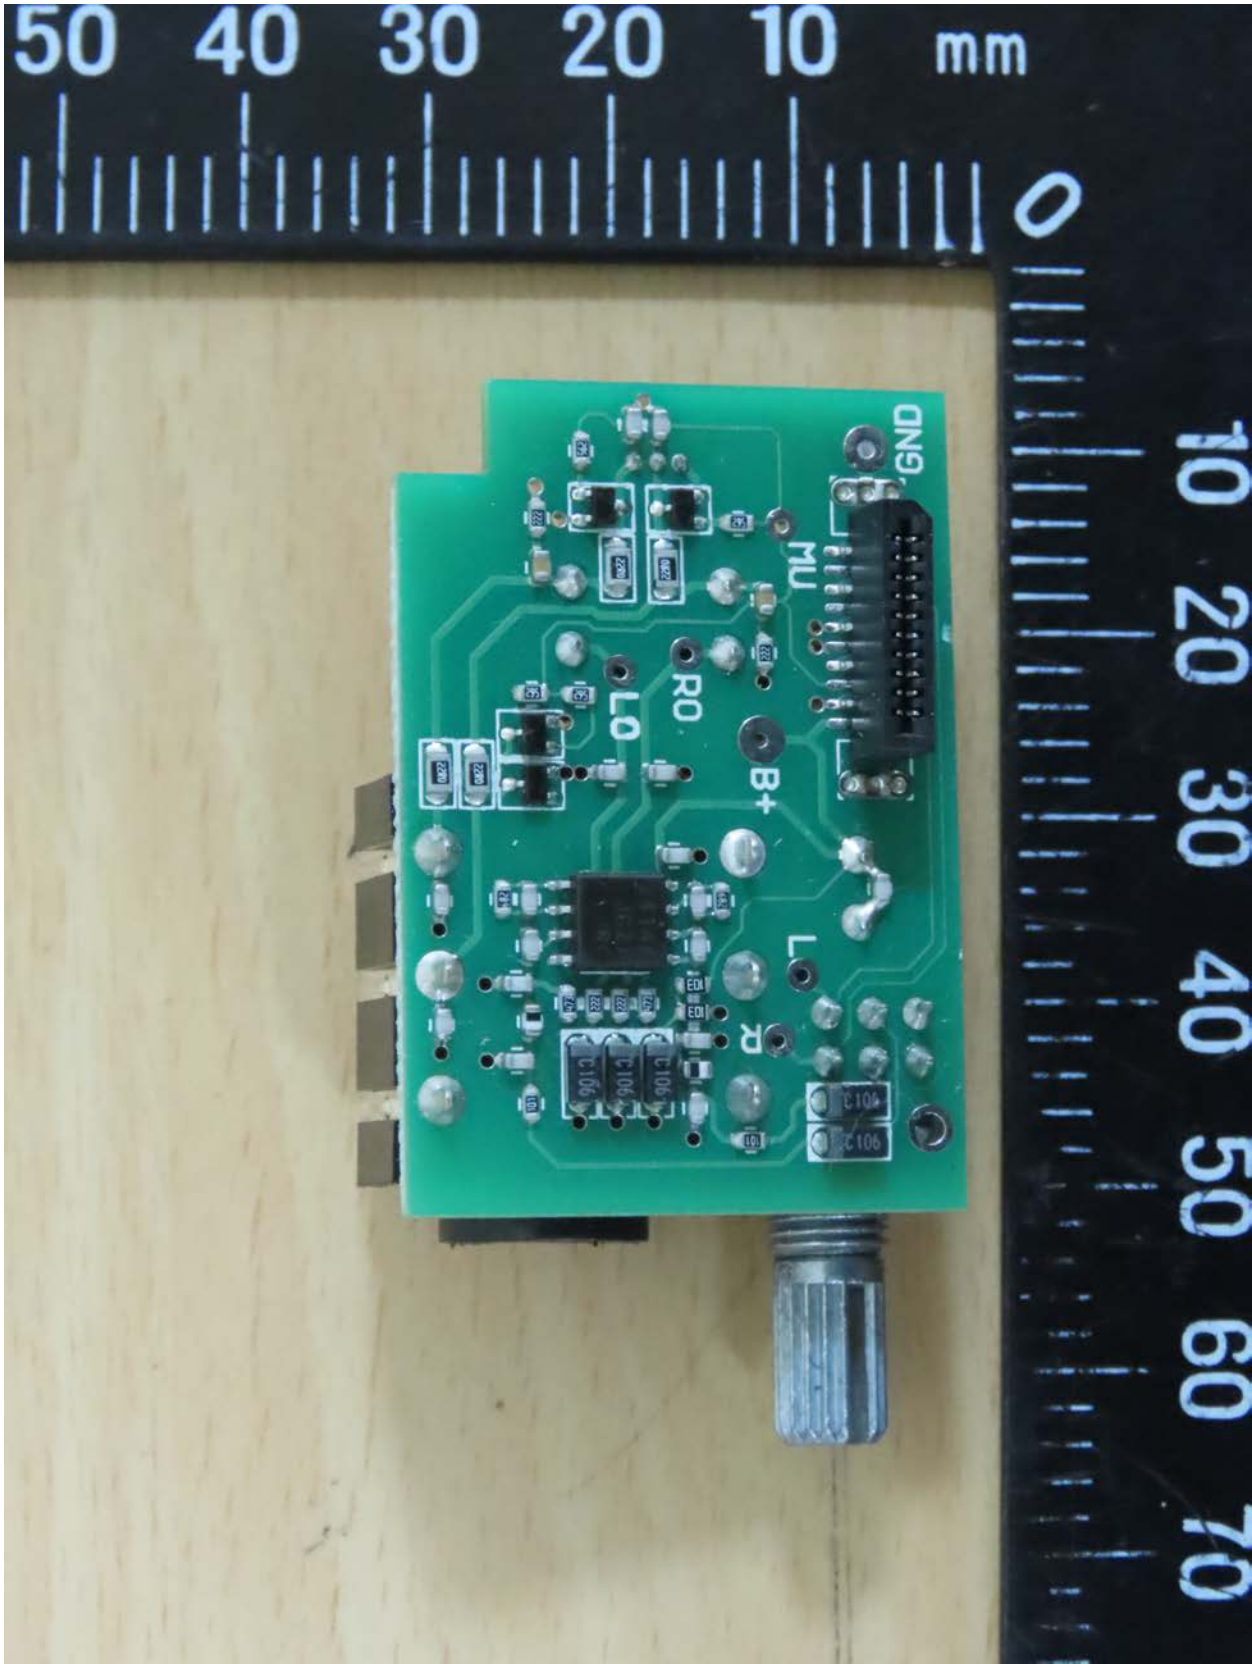

Registration number: W6M22104-20822-C-1
FCC ID: M5X-MI24TDNT