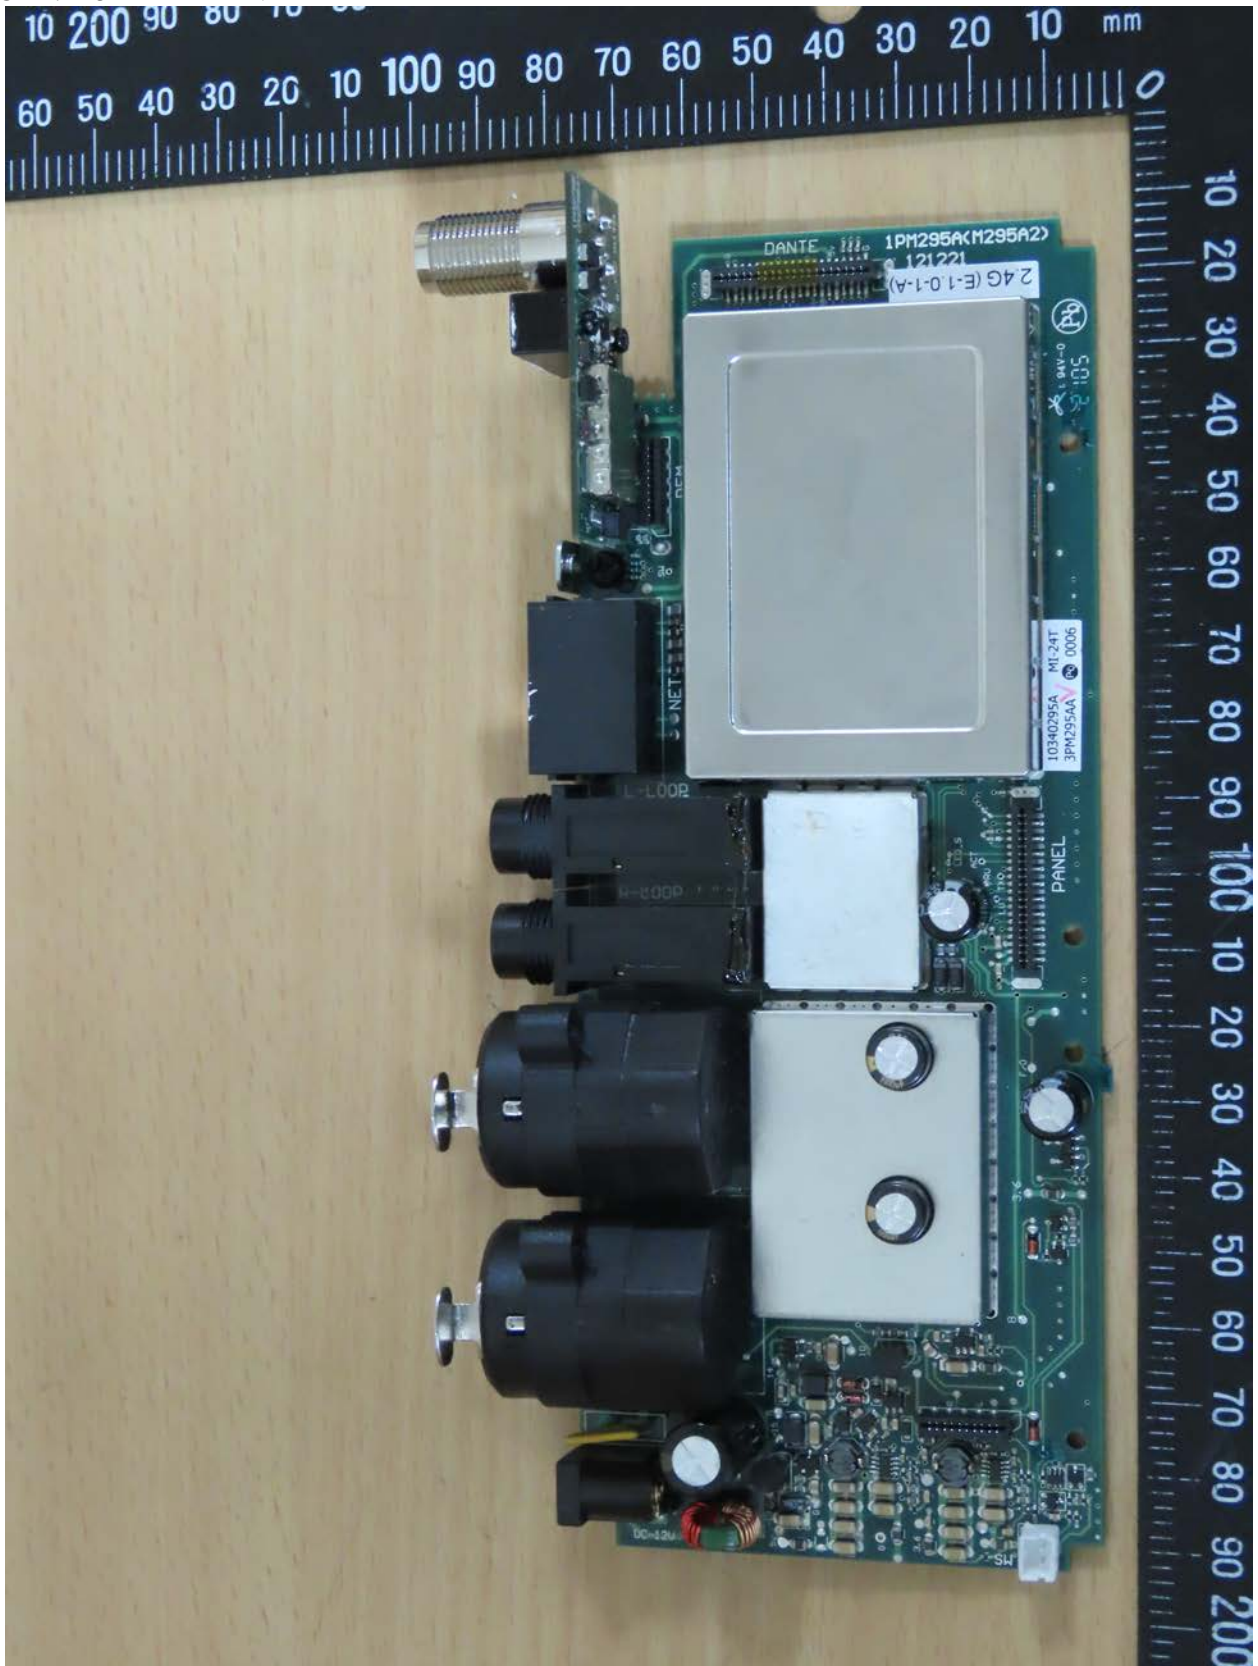

Registration number: W6M22104-20822-C-1

FCC ID: M5X-MI24TDNT

Internal Photos

Worldwide Testing Services(Taiwan) Co., Ltd.

Registration number: W6M22104-20822-C-1
FCC ID: M5X-MI24TDNT

Registration number: W6M22104-20822-C-1
FCC ID: M5X-MI24TDNT