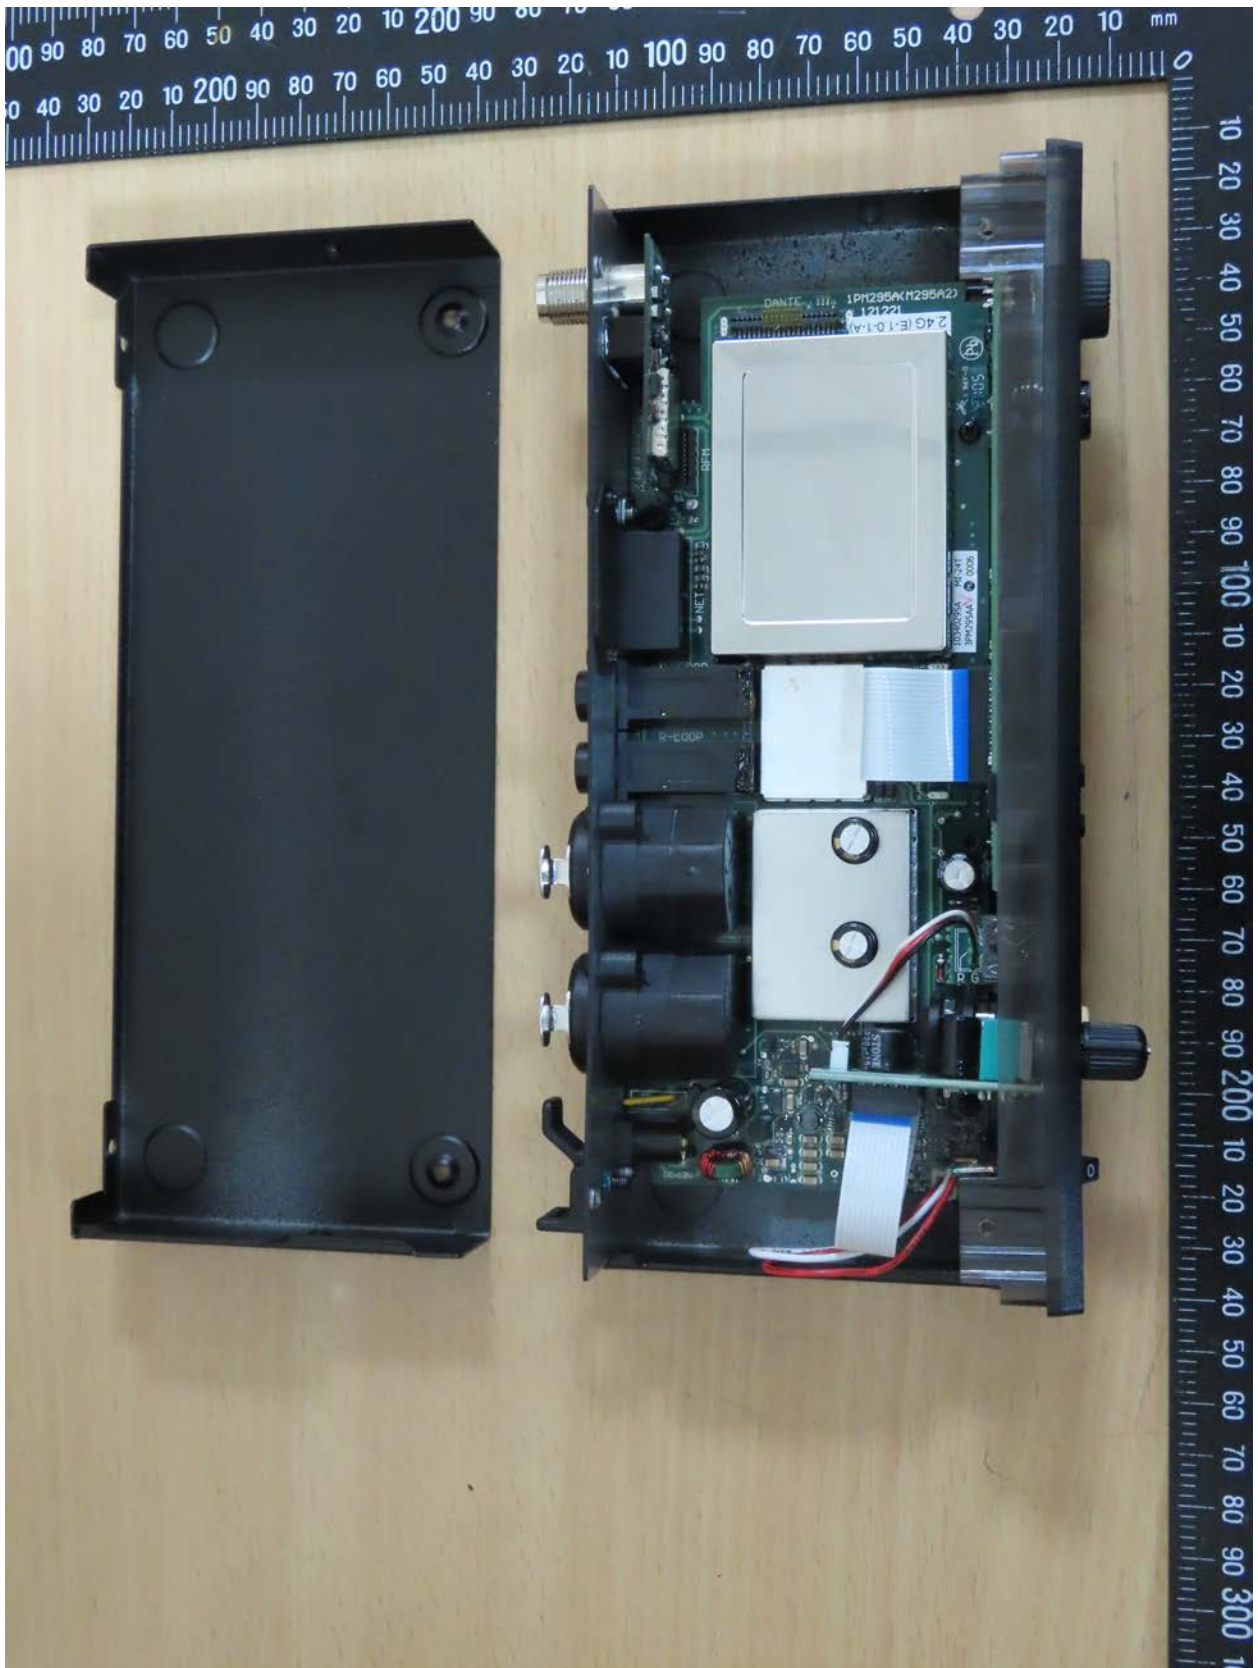

Registration number: W6M22104-20822-C-1

FCC ID: M5X-MI24TDNT

Internal Photos

Worldwide Testing Services(Taiwan) Co., Ltd.

Registration number: W6M22104-20822-C-1
FCC ID: M5X-MI24TDNT

Registration number: W6M22104-20822-C-1
FCC ID: M5X-MI24TDNT

Registration number: W6M22104-20822-C-1
FCC ID: M5X-MI24TDNT

Registration number: W6M22104-20822-C-1
FCC ID: M5X-MI24TDNT

Registration number: W6M22104-20822-C-1
FCC ID: M5X-MI24TDNT

Worldwide Testing Services(Taiwan) Co., Ltd.