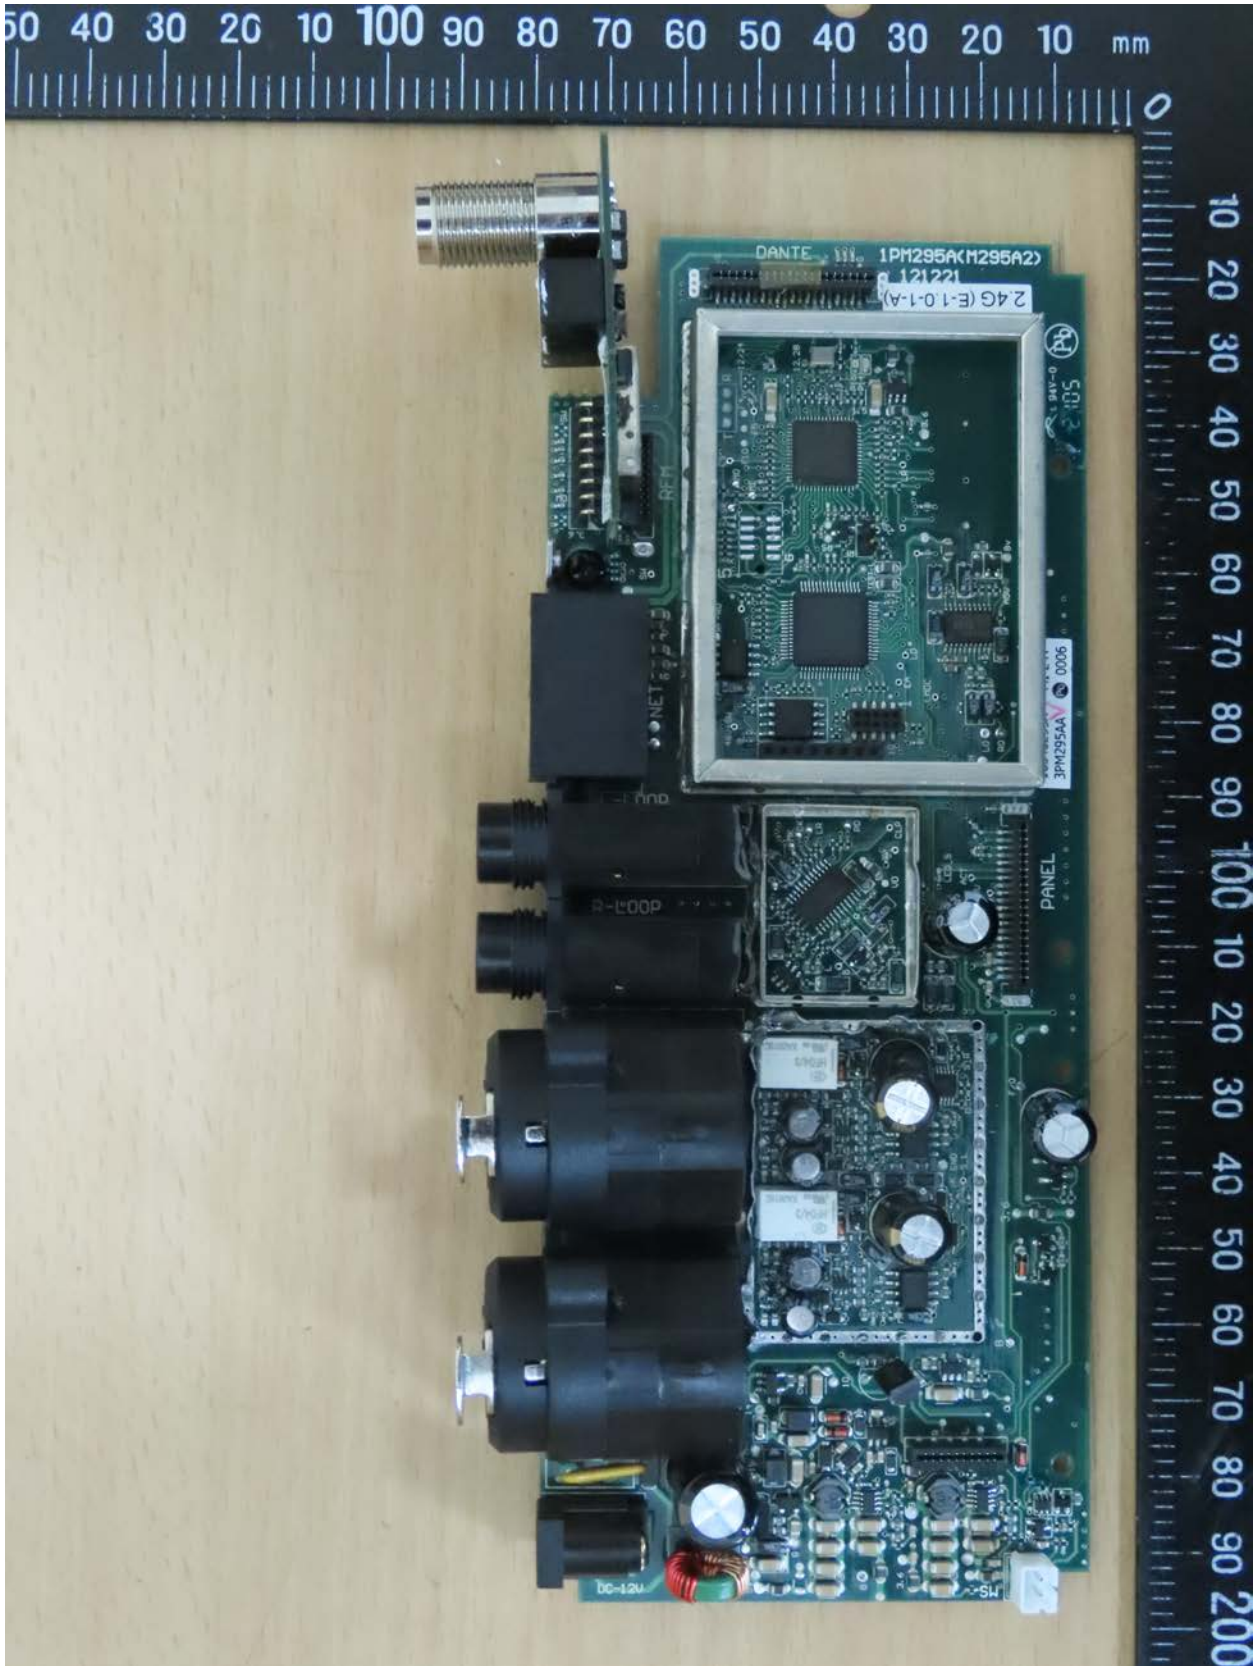

Registration number: W6M22104-20822-C-1

FCC ID: M5X-MI24TDNT

Internal Photos

Worldwide Testing Services(Taiwan) Co., Ltd.

Registration number: W6M22104-20822-C-1
FCC ID: M5X-MI24TDNT

Registration number: W6M22104-20822-C-1
FCC ID: M5X-MI24TDNT