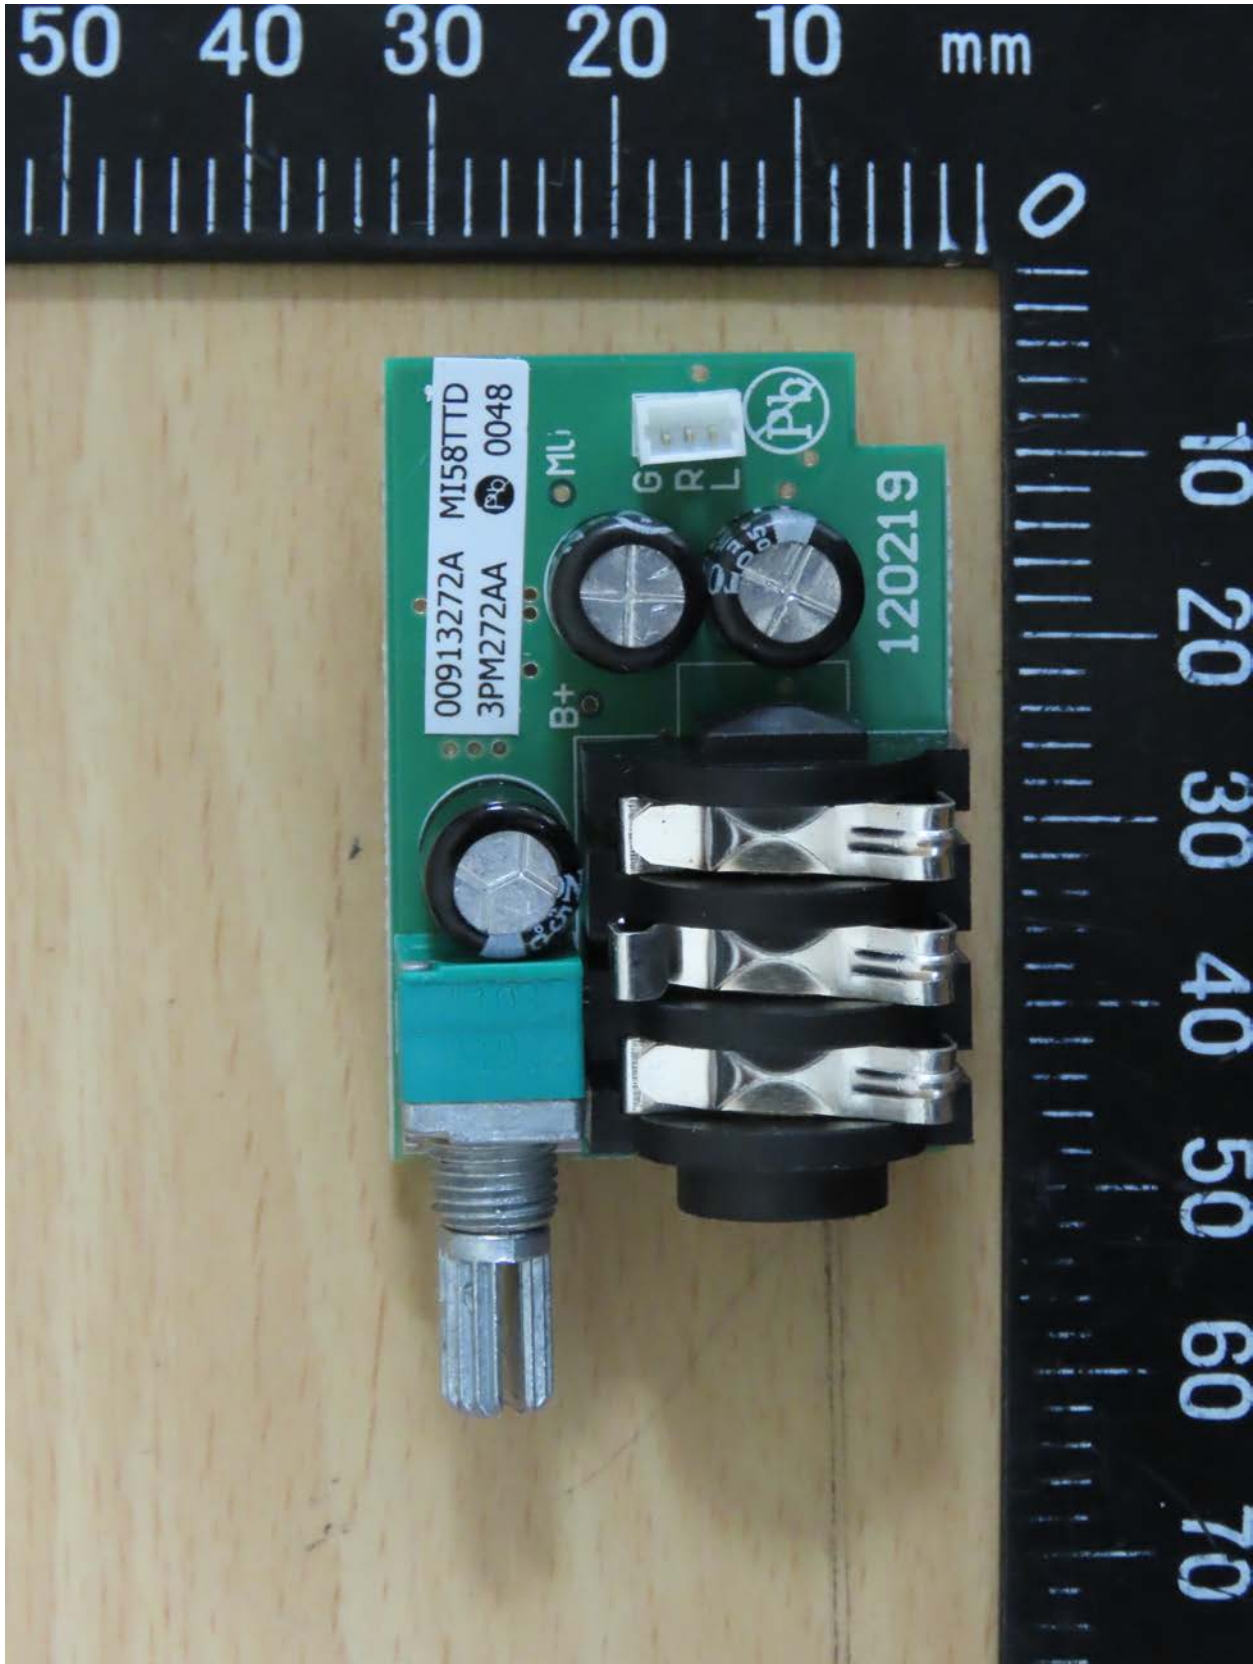

Registration number: W6M22104-20822-C-1
FCC ID: M5X-MI24TDNT