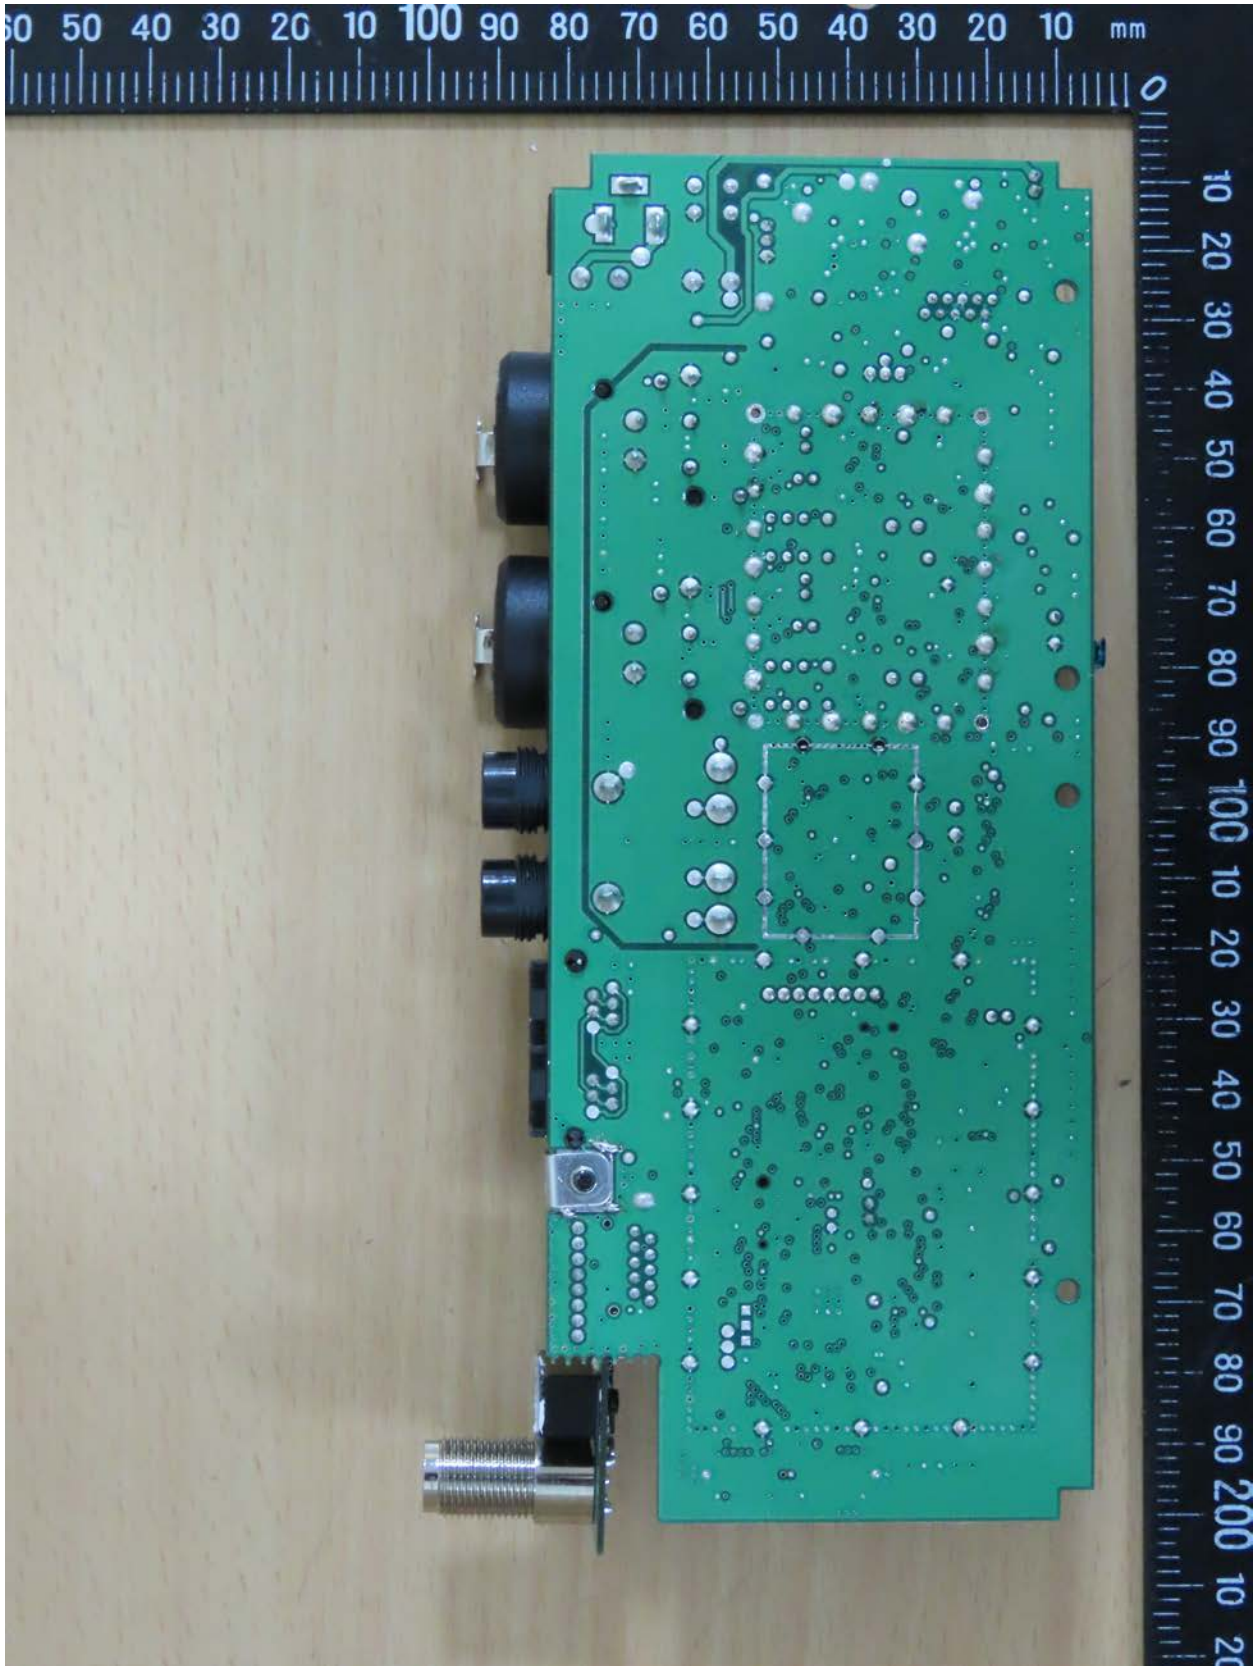

Registration number: W6M22104-20822-C-1

FCC ID: M5X-MI24TDNT

Internal Photos

Worldwide Testing Services(Taiwan) Co., Ltd.

Registration number: W6M22104-20822-C-1
FCC ID: M5X-MI24TDNT

Registration number: W6M22104-20822-C-1
FCC ID: M5X-MI24TDNT

Registration number: W6M22104-20822-C-1
FCC ID: M5X-MI24TDNT

Registration number: W6M22104-20822-C-1
FCC ID: M5X-MI24TDNT

Registration number: W6M22104-20822-C-1
FCC ID: M5X-MI24TDNT

Worldwide Testing Services(Taiwan) Co., Ltd.