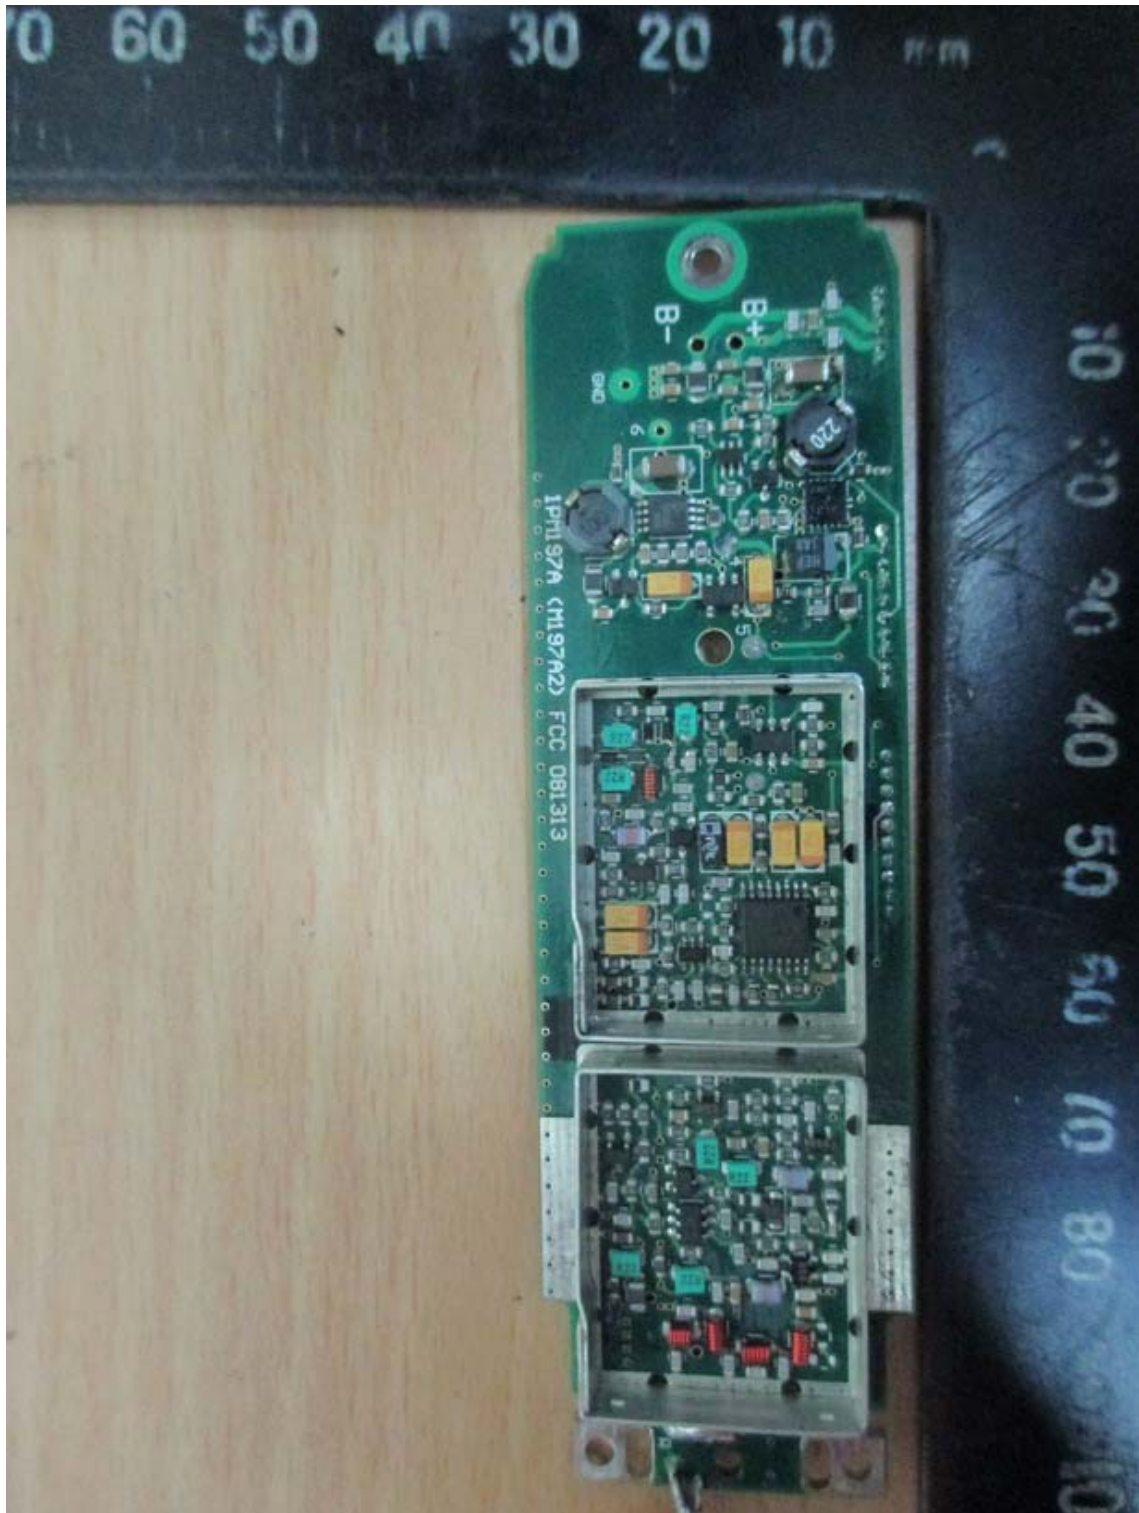

Worldwide Testing Services(Taiwan) Co., Ltd.

Registration number: W6M21405-14183-C-1
FCC ID: M5X-ACT80HC
IC: 2978A-ACT80HC