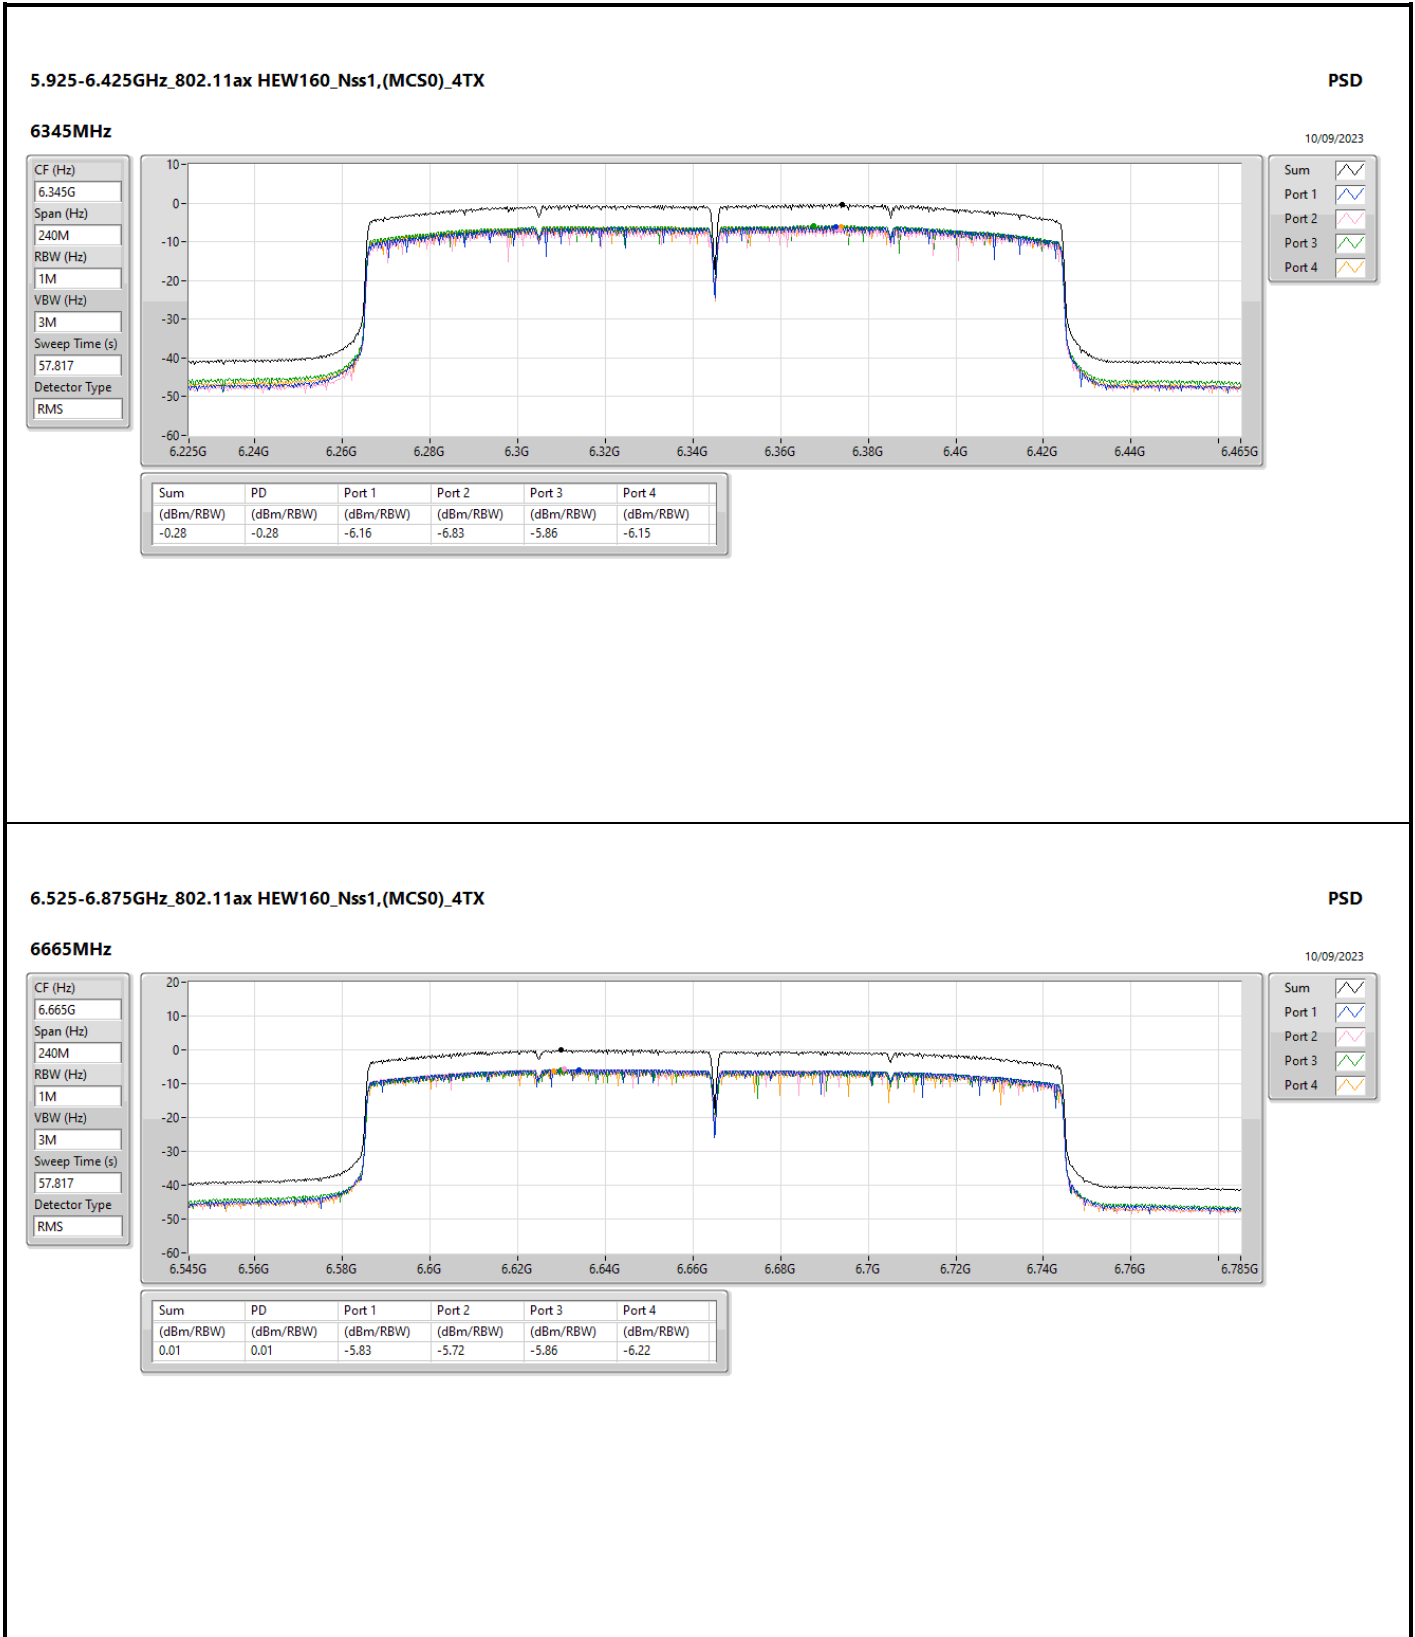

Port 2

Port 3

Port 4

Summary

Mode	PD (dBm/RBW)	EIRP PD (dBm/RBW)
5.925-6.425GHz	-	-
11a20_20MHz_Nss1,(6Mbps)_1TX	5.02	11.02
11a40_40MHz_Nss1,(6Mbps)_1TX	2.16	8.16
11a80_80MHz_Nss1,(6Mbps)_1TX	-0.87	5.13
11a160_160MHz_Nss1,(6Mbps)_1TX	-3.91	2.09
802.11ax HEW20_Nss1,(MCS0)_1TX	5.89	11.89
802.11ax HEW40_Nss1,(MCS0)_1TX	2.55	8.55
802.11ax HEW80_Nss1,(MCS0)_1TX	-0.52	5.48
802.11ax HEW160_Nss1,(MCS0)_1TX	-3.17	2.83
6.525-6.875GHz	-	-
11a20_20MHz_Nss1,(6Mbps)_1TX	4.62	10.62
11a40_40MHz_Nss1,(6Mbps)_1TX	1.74	7.74
11a80_80MHz_Nss1,(6Mbps)_1TX	-1.30	4.70
11a160_160MHz_Nss1,(6Mbps)_1TX	-4.64	1.36
802.11ax HEW20_Nss1,(MCS0)_1TX	5.33	11.33
802.11ax HEW40_Nss1,(MCS0)_1TX	2.16	8.16
802.11ax HEW80_Nss1,(MCS0)_1TX	-0.93	5.07
802.11ax HEW160_Nss1,(MCS0)_1TX	-3.55	2.45