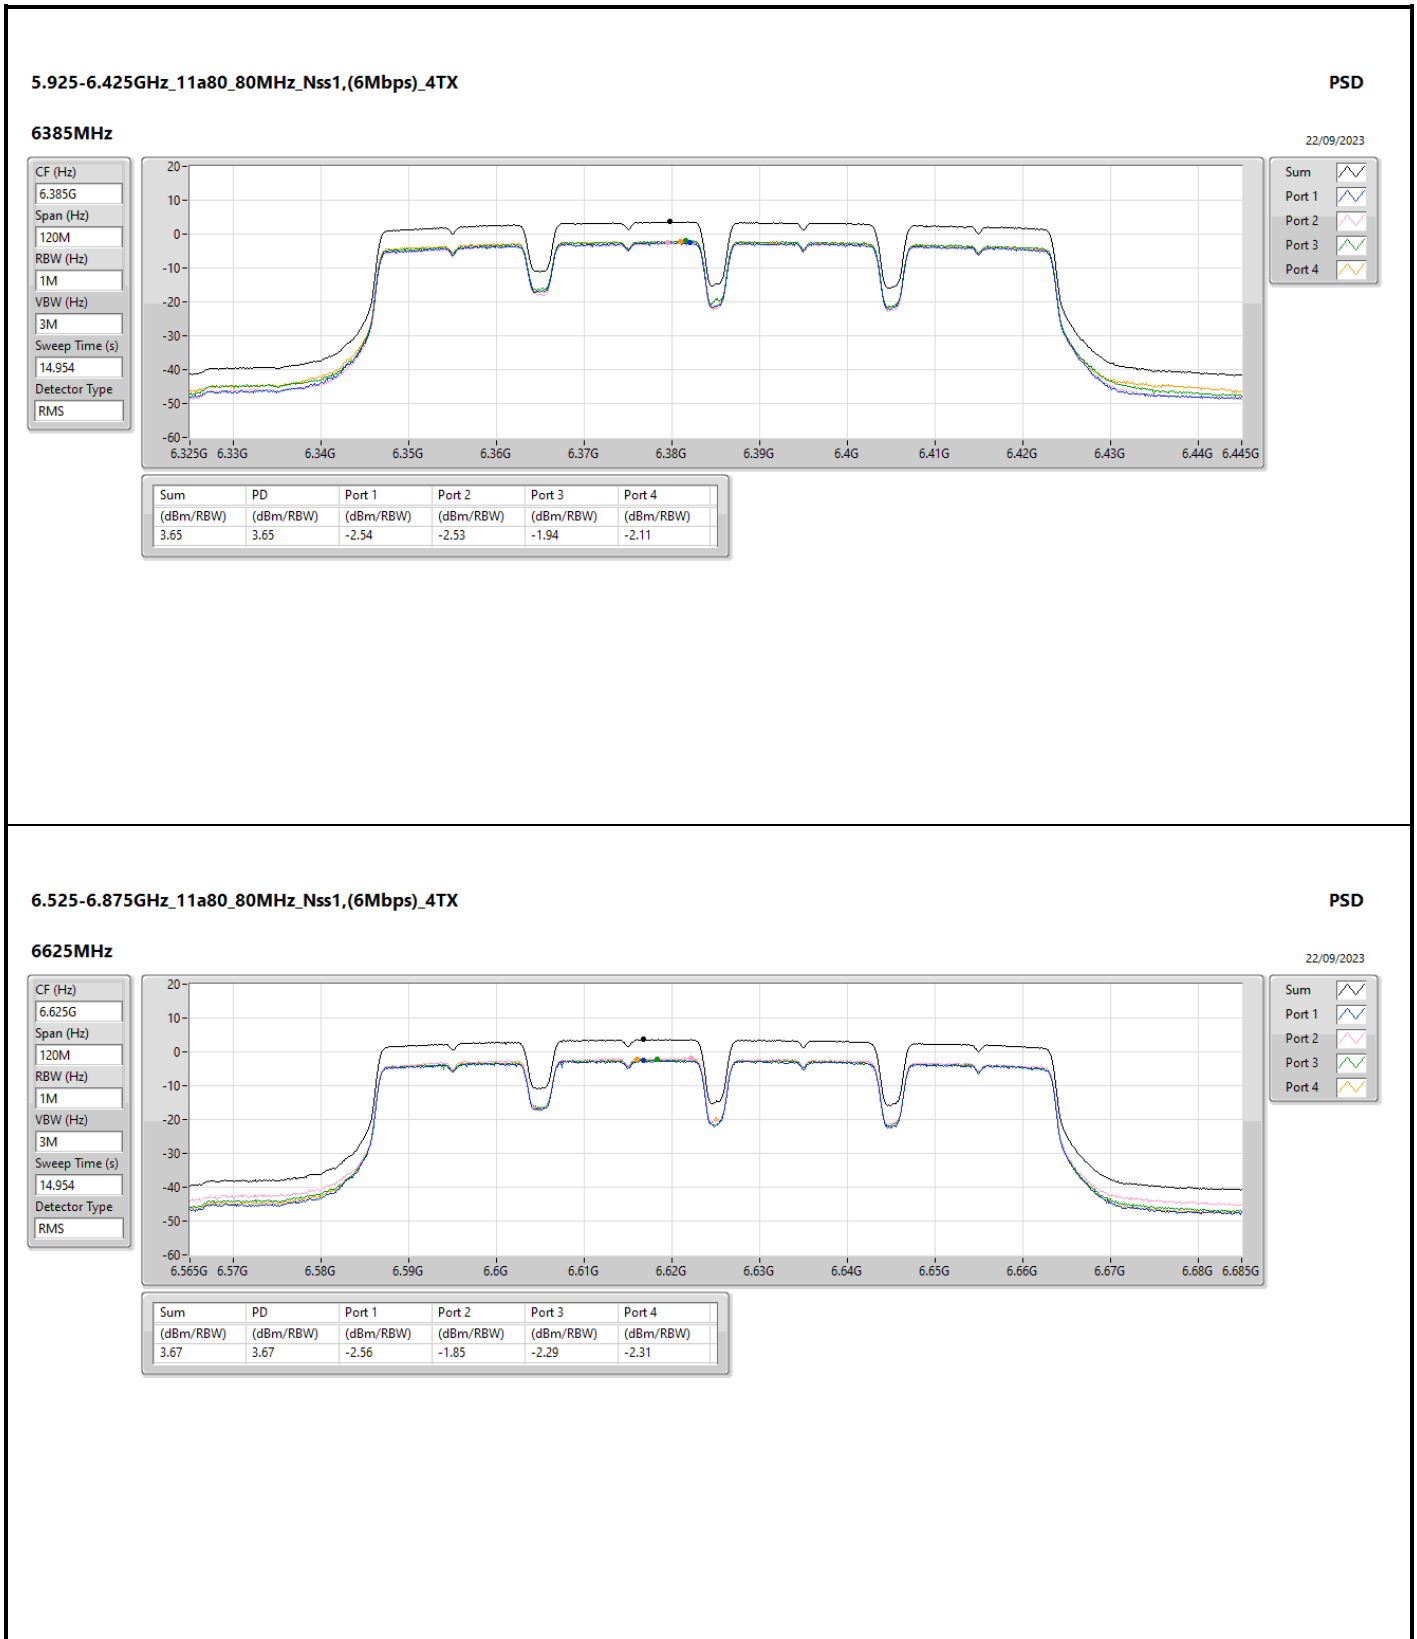

DG = Directional Gain; RBW = 500kHz for 5.725-5.85GHz band / 1MHz for other band;
 PD = trace bin-by-bin of each transmits port summing can be performed maximum power density; Port X = Port X Power Density;