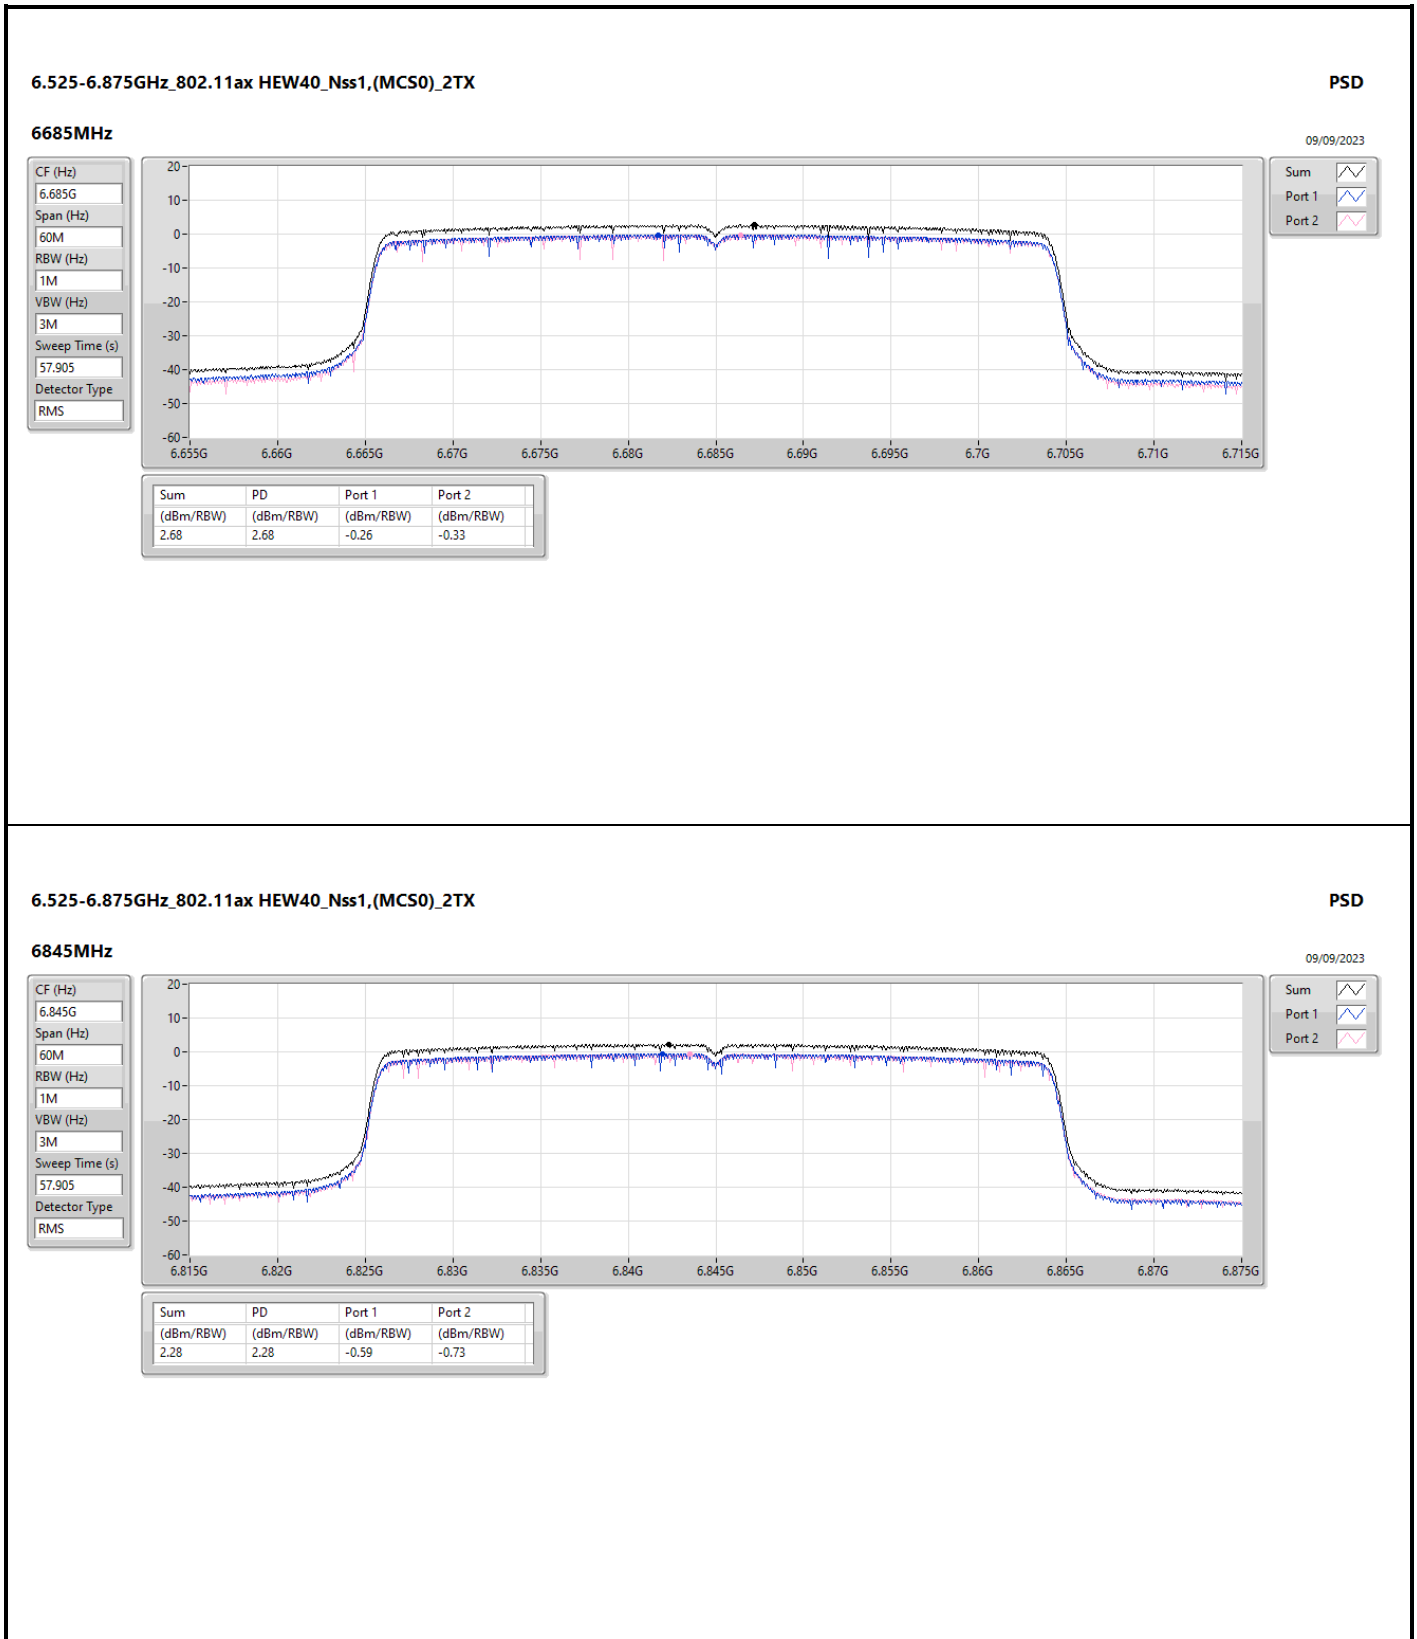

DG = Directional Gain; RBW = 500kHz for 5.725-5.85GHz band / 1MHz for other band;
 PD = trace bin-by-bin of each transmits port summing can be performed maximum power density; Port X = Port X Power Density;