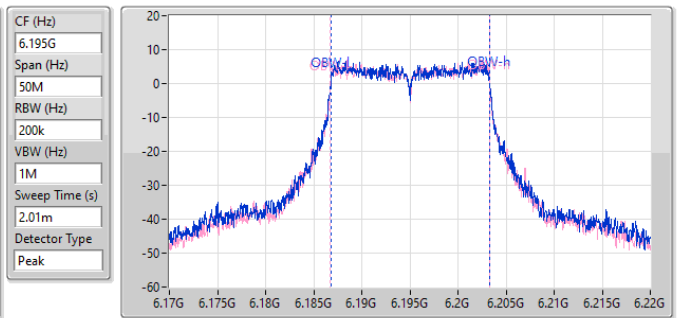

5.925-6.425GHz_11a20_20MHz_Nss1,(6Mbps)_2TX

EBW

6195MHz

12/10/2023

26dB(Hz)	Fl-26dB(Hz)	Fh-26dB(Hz)	OBW(Hz)	Fl-OBW(Hz)	Fh-OBW(Hz)	Limit(Hz)	Port
19.25M	6.185485G	6.204735G	16.517M	6.186779G	6.203296G	Inf	1
19.635M	6.185045G	6.20468G	16.517M	6.186754G	6.203271G	Inf	2