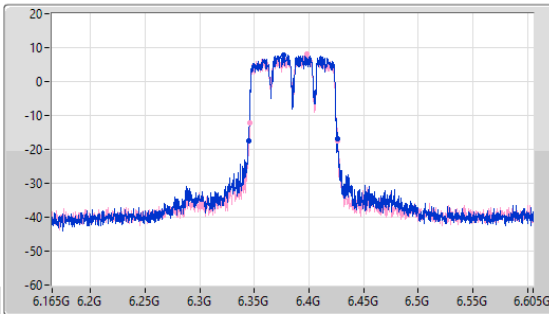

5.925-6.425GHz_11a40_40MHz_Nss1,(6Mbps)_2TX

EBW

6405MHz

12/10/2023

6.525-6.875GHz_11a40_40MHz_Nss1,(6Mbps)_2TX

EBW

6565MHz

12/10/2023

5.925-6.425GHz_11a80_80MHz_Nss1,(6Mbps)_2TX

EBW

6385MHz

12/10/2023

CF (Hz)
6.385G

Span (Hz)
440M

RBW (Hz)
1M

VBW (Hz)
3M

Sweep Time (s)
2.01m

Detector Type
Peak

CF (Hz)
6.385G

Span (Hz)
200M

RBW (Hz)
1M

VBW (Hz)
3M

Sweep Time (s)
2.01m

Detector Type
Peak