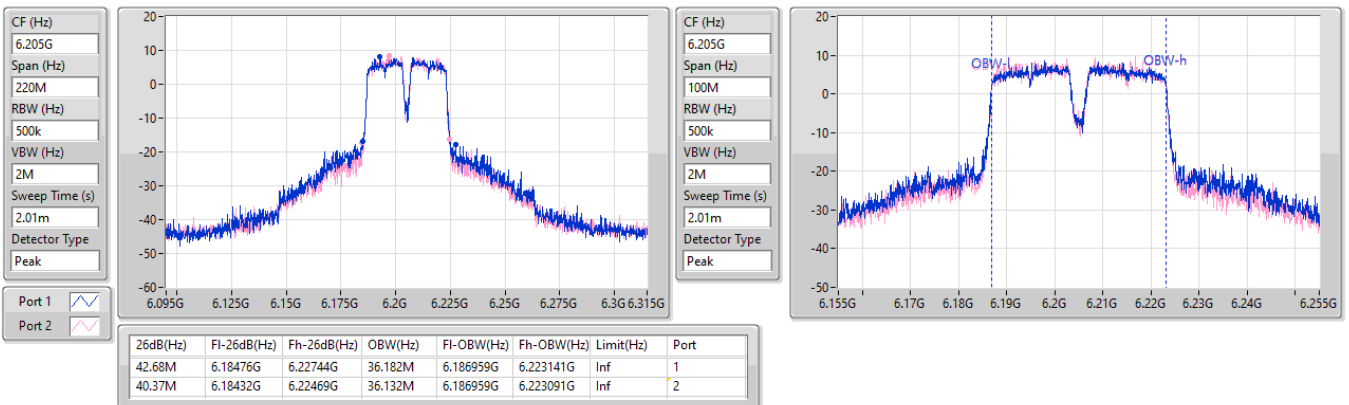

5.925-6.425GHz_11a40_40MHz_Nss1,(6Mbps)_2TX

EBW

5965MHz

12/10/2023

5.925-6.425GHz_11a40_40MHz_Nss1,(6Mbps)_2TX

EBW

6205MHz

12/10/2023