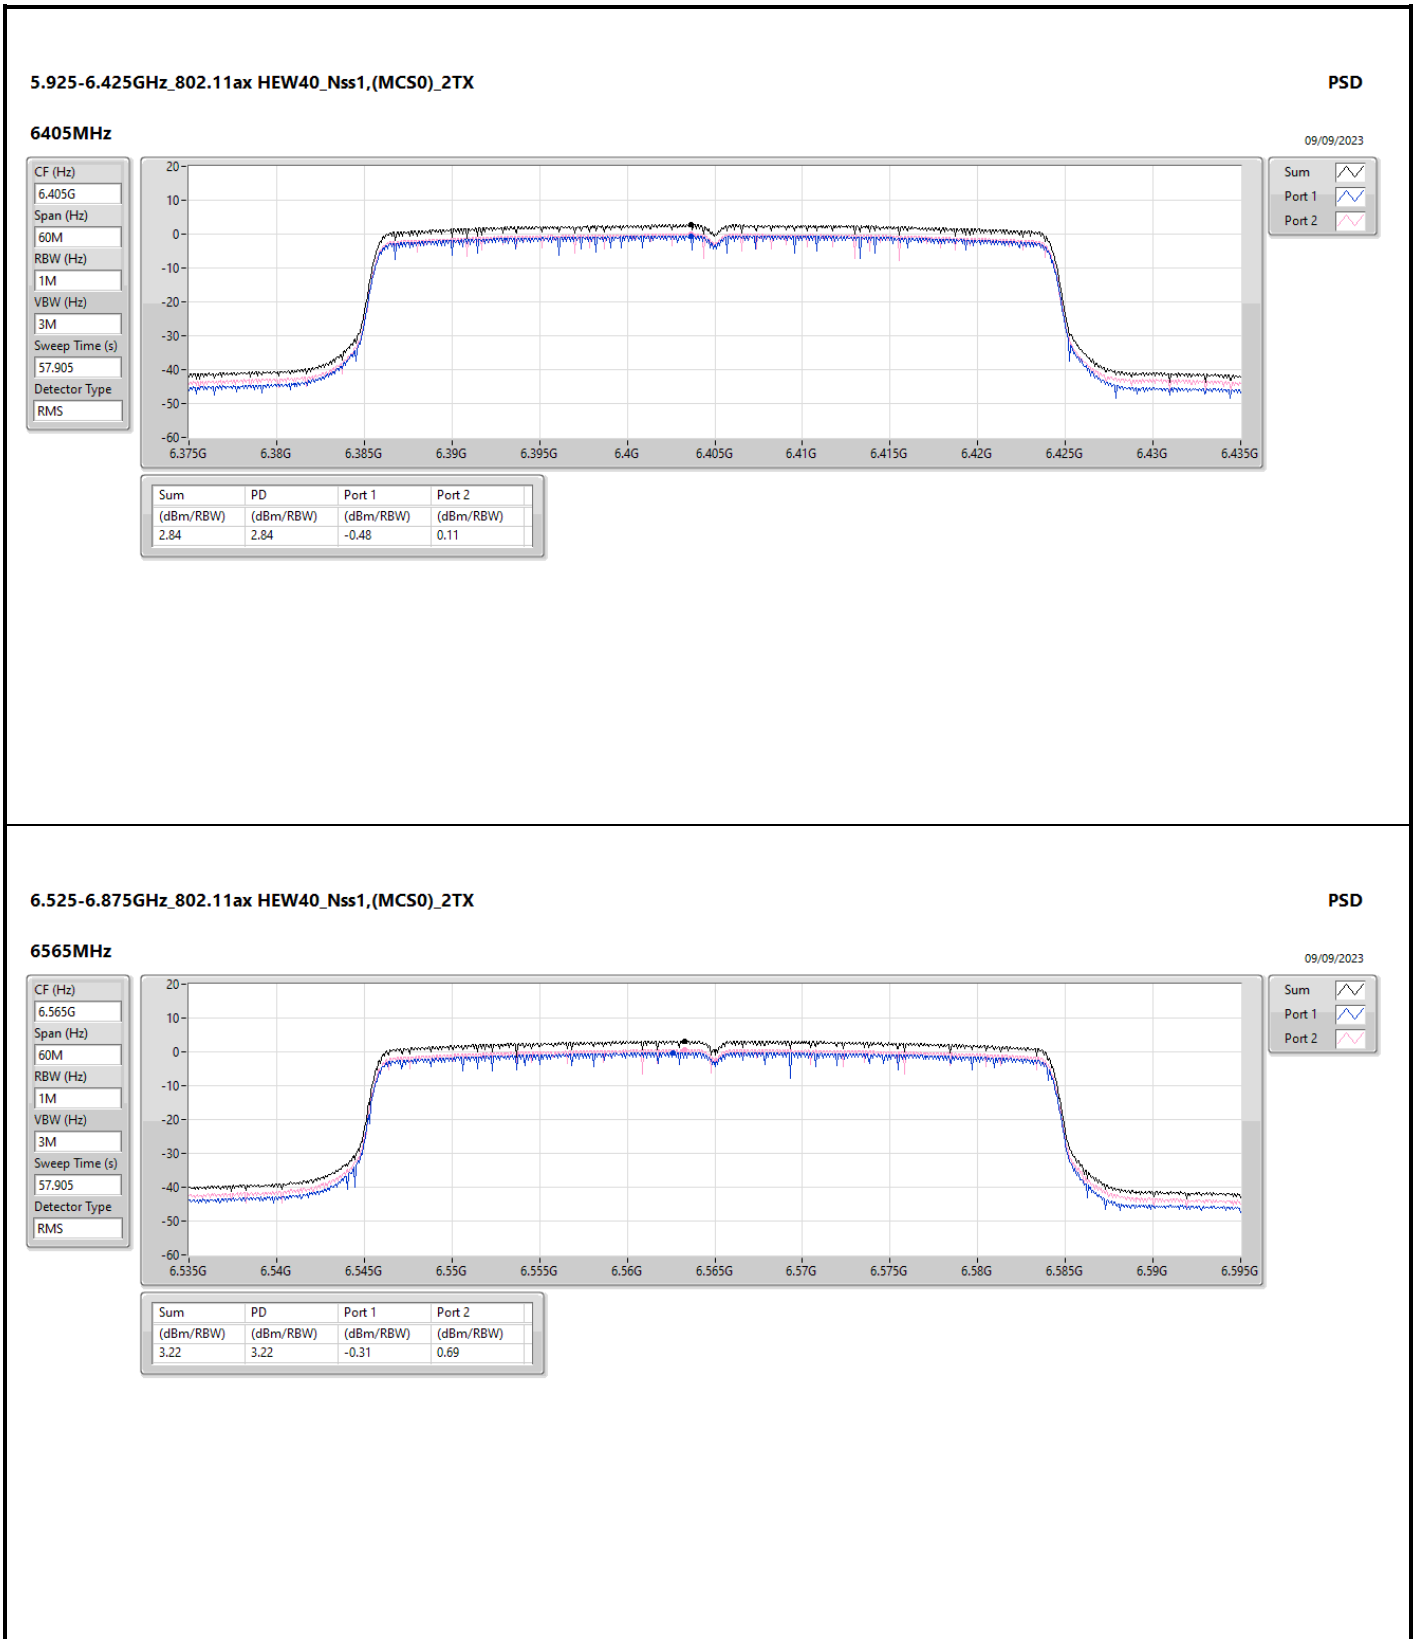

DG = Directional Gain; RBW = 500kHz for 5.725-5.85GHz band / 1MHz for other band;
 PD = trace bin-by-bin of each transmits port summing can be performed maximum power density; Port X = Port X Power Density;