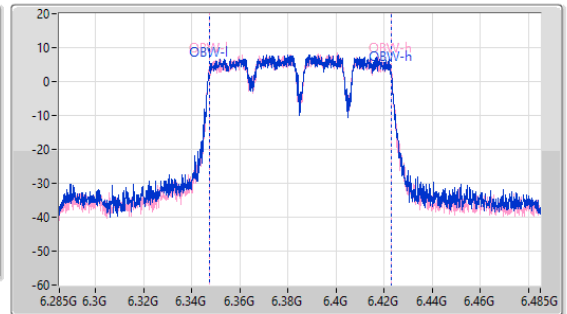

5.925-6.425GHz_11a80_80MHz_Nss1,(6Mbps)_2TX

EBW

6385MHz

12/10/2023

CF (Hz)
6.385G

Span (Hz)
440M

RBW (Hz)
1M

VBW (Hz)
3M

Sweep Time (s)
2.01m

Detector Type
Peak

CF (Hz)
6.385G

Span (Hz)
200M

RBW (Hz)
1M

VBW (Hz)
3M

Sweep Time (s)
2.01m

Detector Type
Peak