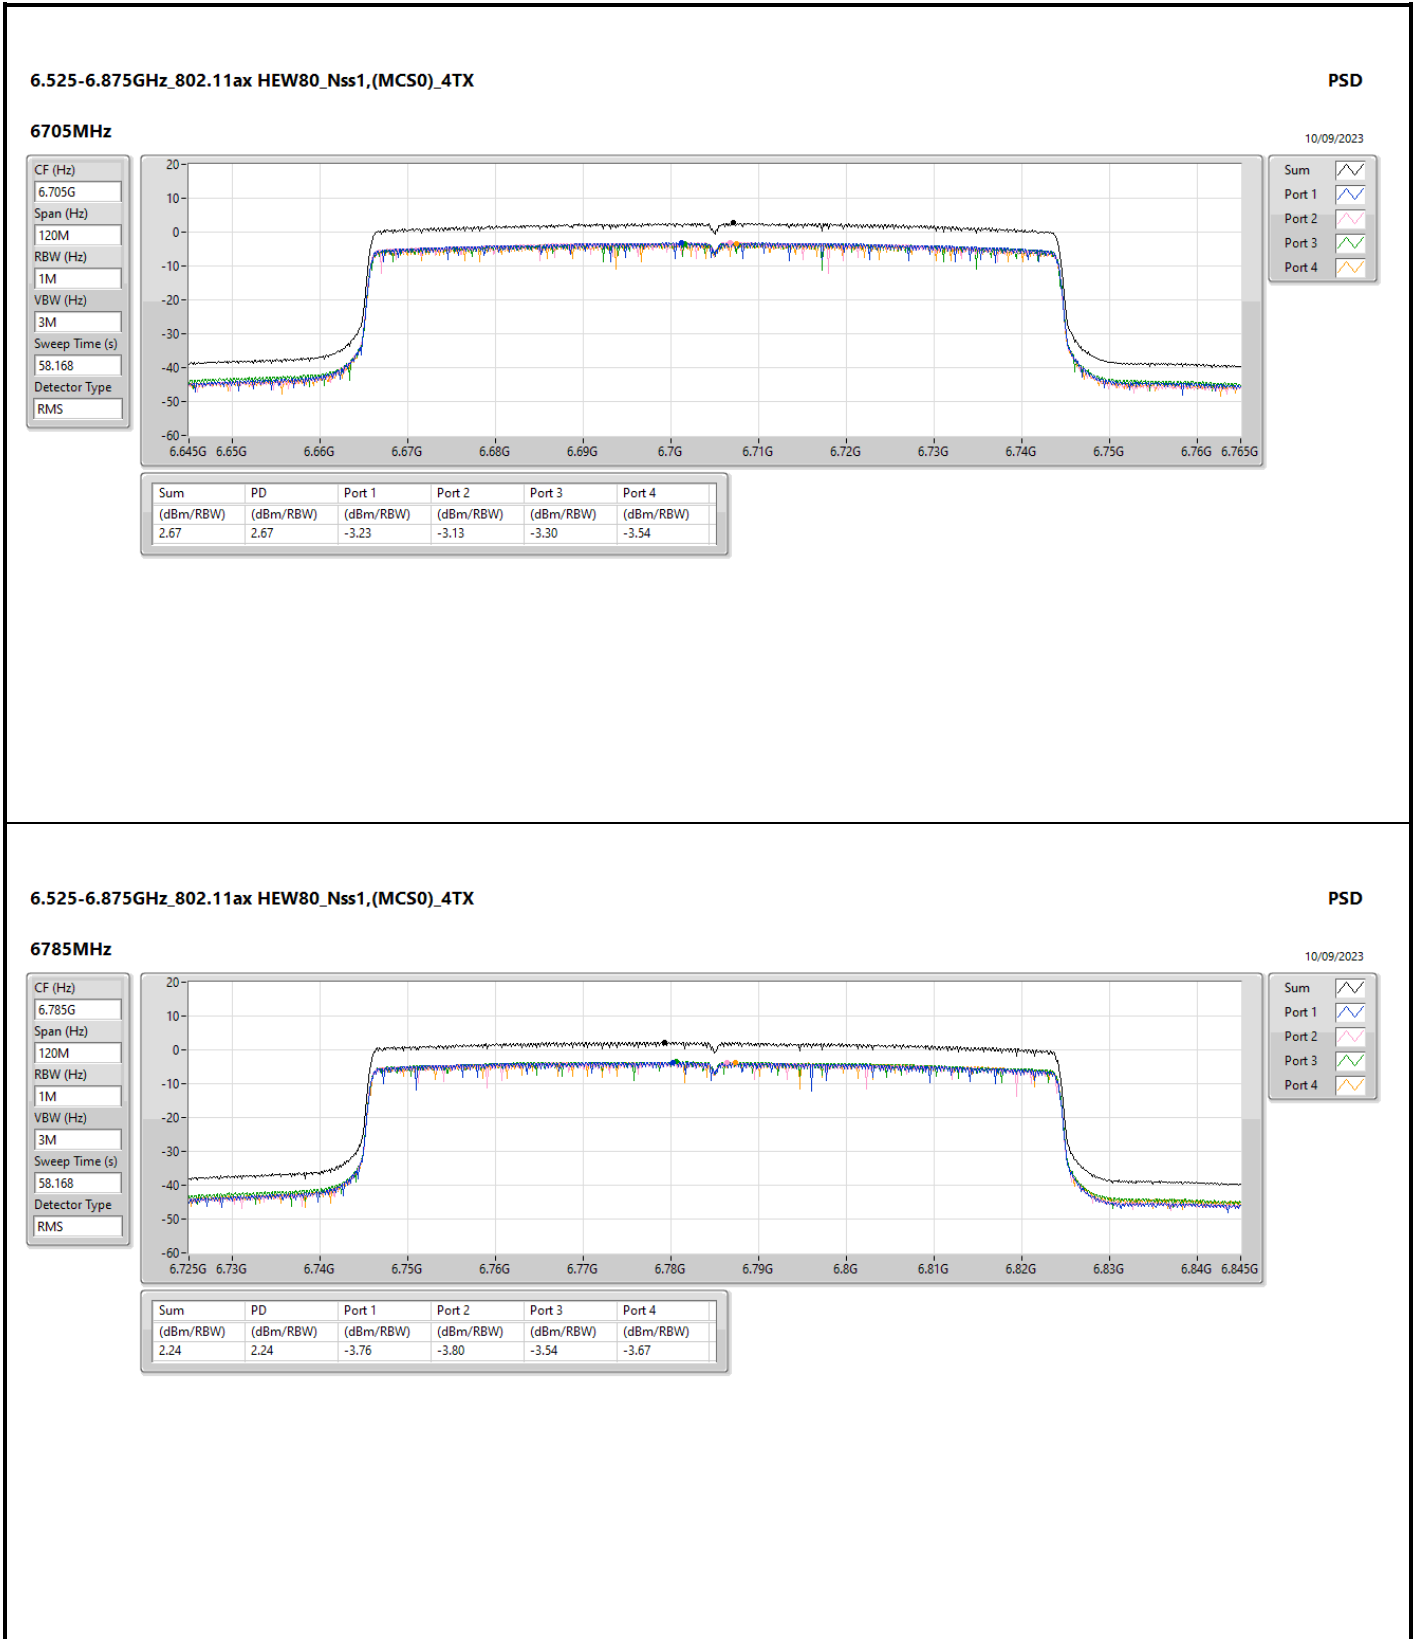

Port 2

Port 3

Port 4

Summary

Mode	PD (dBm/RBW)	EIRP PD (dBm/RBW)
5.925-6.425GHz	-	-
11a20_20MHz_Nss1,(6Mbps)_1TX	5.02	11.02
11a40_40MHz_Nss1,(6Mbps)_1TX	2.16	8.16
11a80_80MHz_Nss1,(6Mbps)_1TX	-0.87	5.13
11a160_160MHz_Nss1,(6Mbps)_1TX	-3.91	2.09
802.11ax HEW20_Nss1,(MCS0)_1TX	5.89	11.89
802.11ax HEW40_Nss1,(MCS0)_1TX	2.55	8.55
802.11ax HEW80_Nss1,(MCS0)_1TX	-0.52	5.48
802.11ax HEW160_Nss1,(MCS0)_1TX	-3.17	2.83
6.525-6.875GHz	-	-
11a20_20MHz_Nss1,(6Mbps)_1TX	4.62	10.62
11a40_40MHz_Nss1,(6Mbps)_1TX	1.74	7.74
11a80_80MHz_Nss1,(6Mbps)_1TX	-1.30	4.70
11a160_160MHz_Nss1,(6Mbps)_1TX	-4.64	1.36
802.11ax HEW20_Nss1,(MCS0)_1TX	5.33	11.33
802.11ax HEW40_Nss1,(MCS0)_1TX	2.16	8.16
802.11ax HEW80_Nss1,(MCS0)_1TX	-0.93	5.07
802.11ax HEW160_Nss1,(MCS0)_1TX	-3.55	2.45