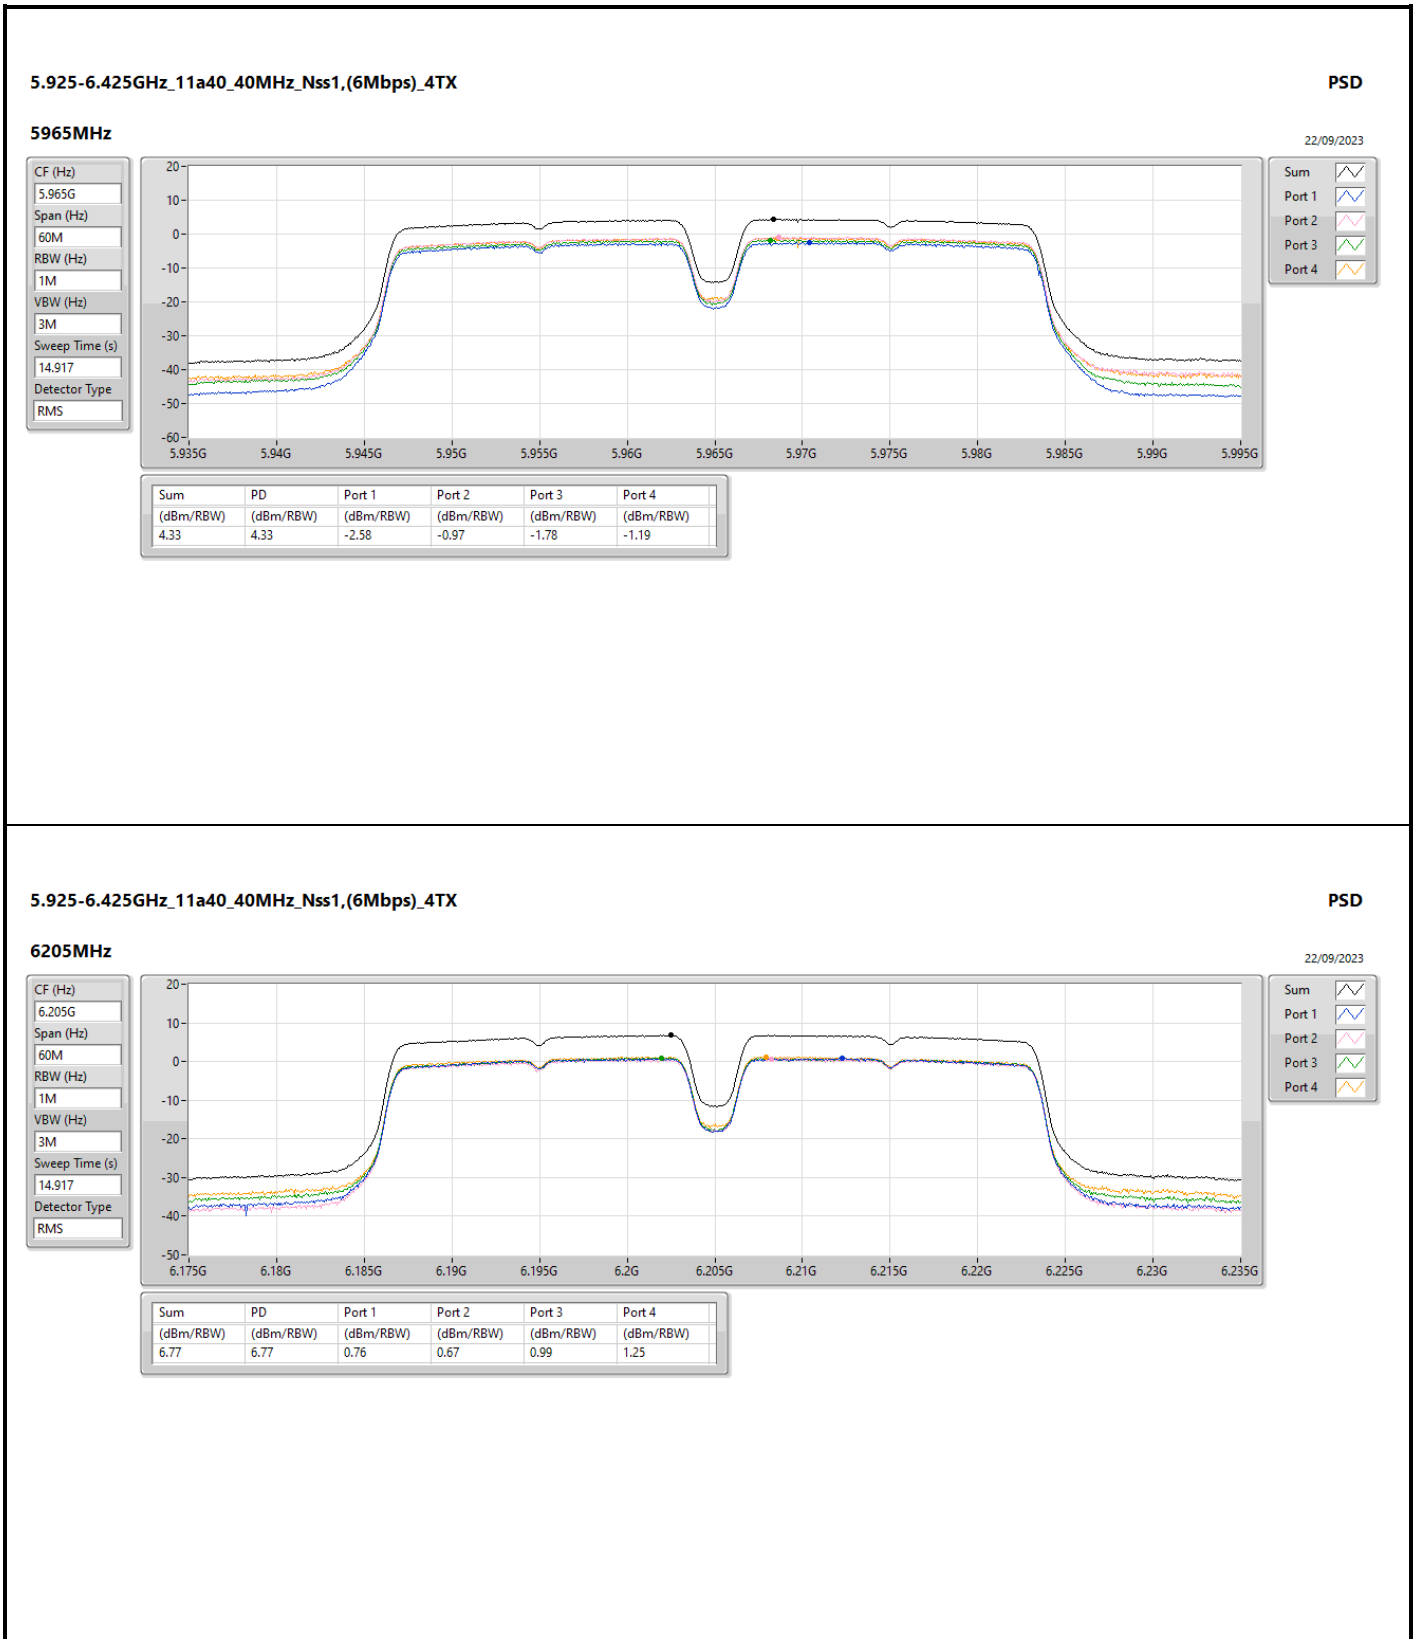

DG = Directional Gain; RBW = 500kHz for 5.725-5.85GHz band / 1MHz for other band;
 PD = trace bin-by-bin of each transmits port summing can be performed maximum power density; Port X = Port X Power Density;