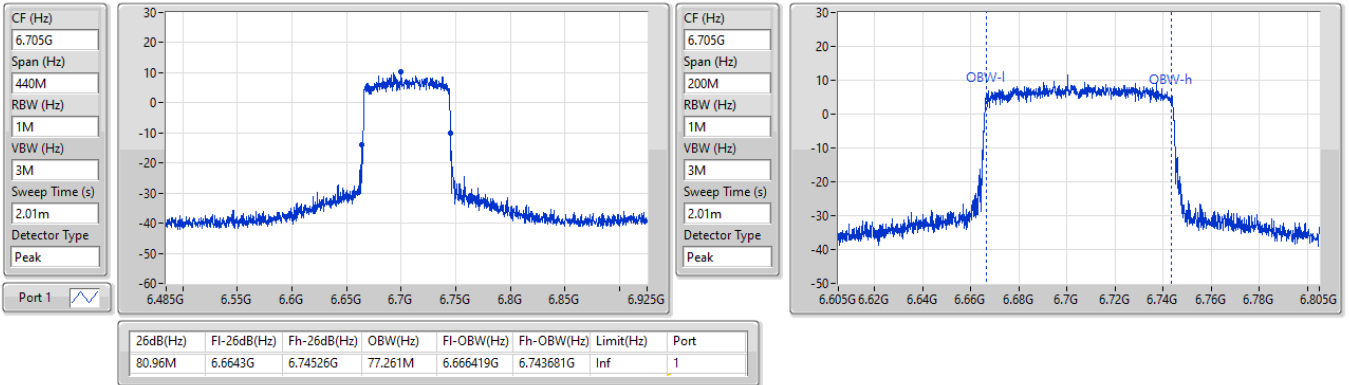

6.525-6.875GHz_802.11ax HEW80_Nss1,(MCS0)_1TX

EBW

6705MHz

12/10/2023