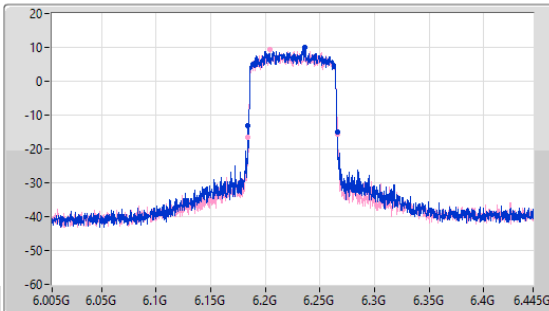

CF (Hz)
6.225G

Span (Hz)
200M

RBW (Hz)
1M

VBW (Hz)
3M

Sweep Time (s)
2.01m

Detector Type
Peak