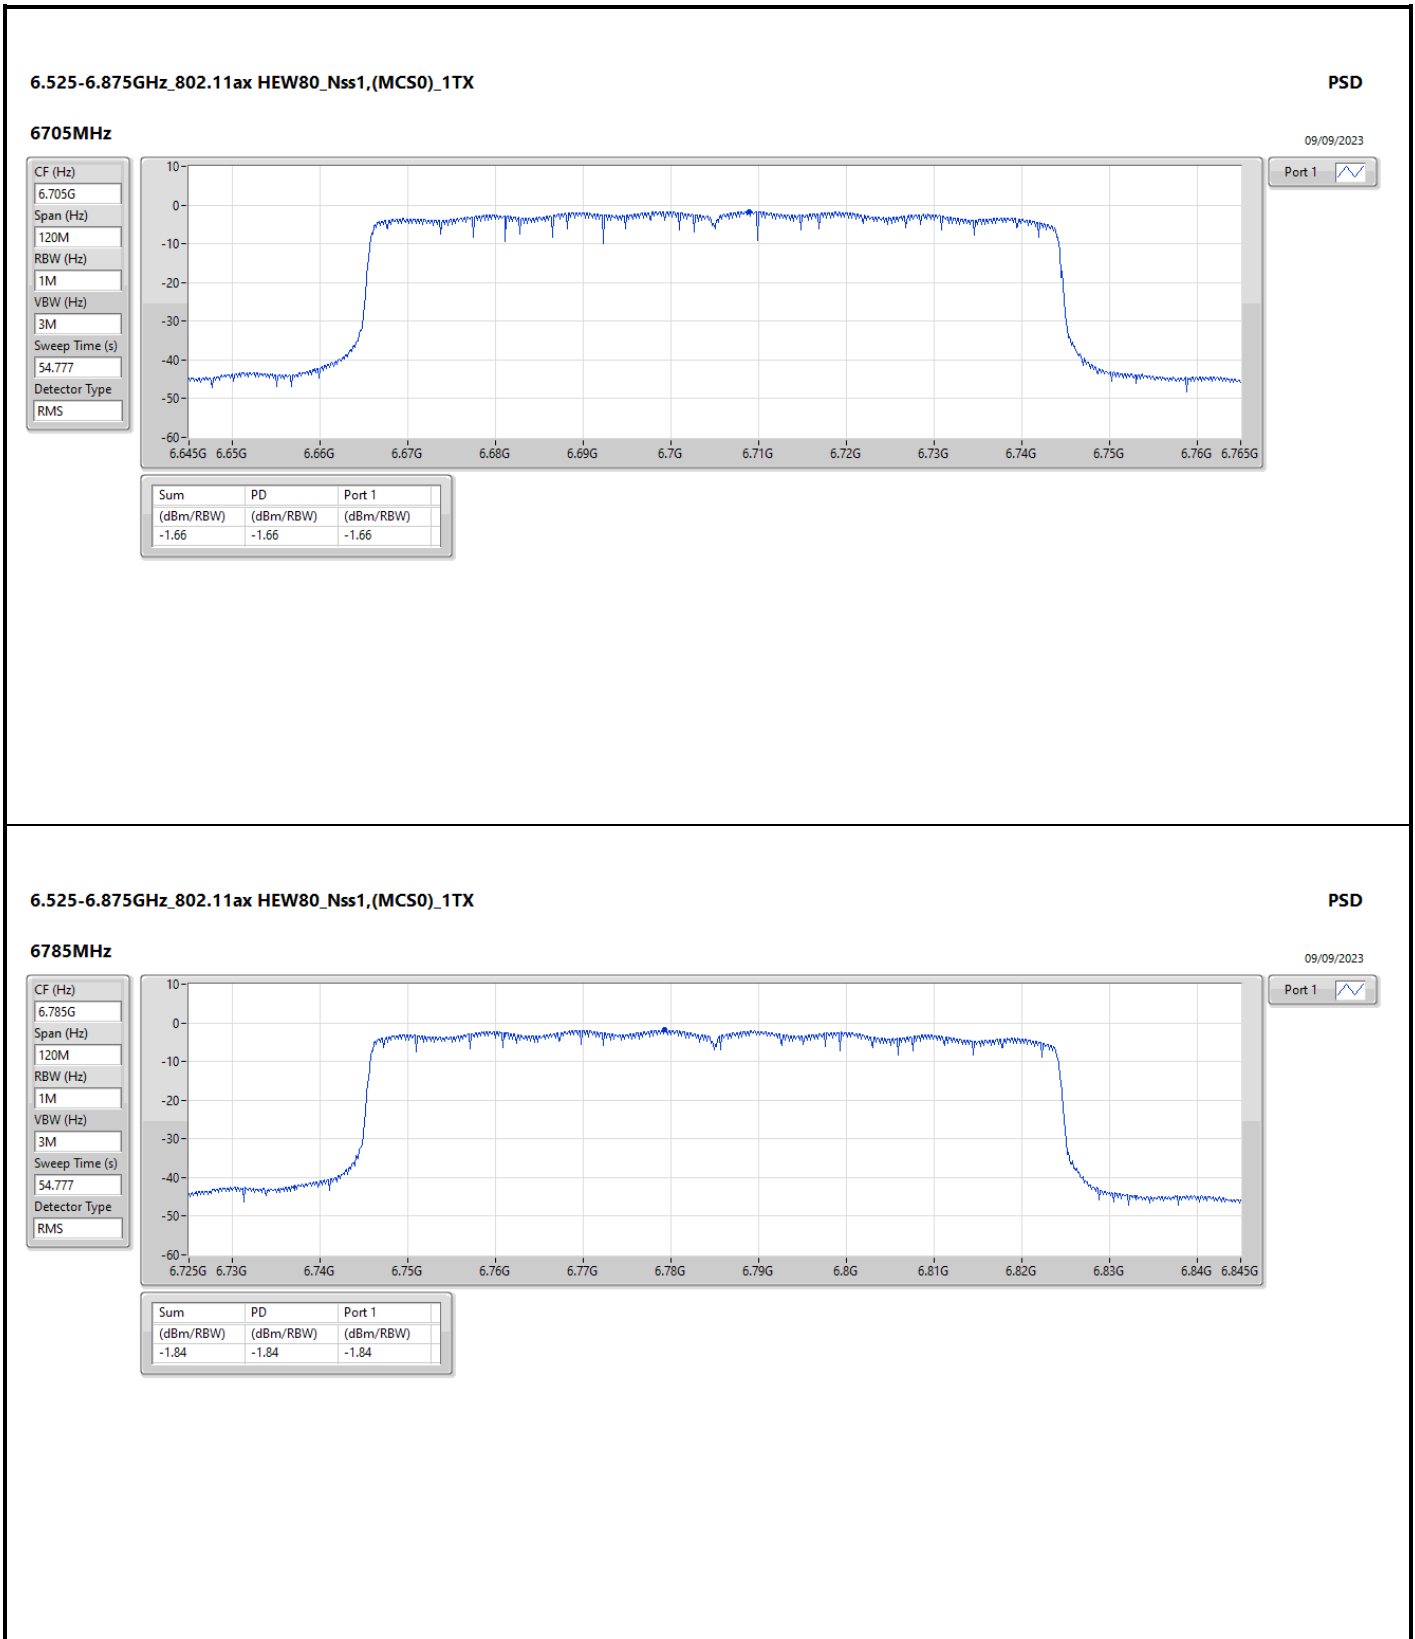

DG = Directional Gain; RBW = 500kHz for 5.725-5.85GHz band / 1MHz for other band;
 PD = trace bin-by-bin of each transmits port summing can be performed maximum power density; Port X = Port X Power Density;