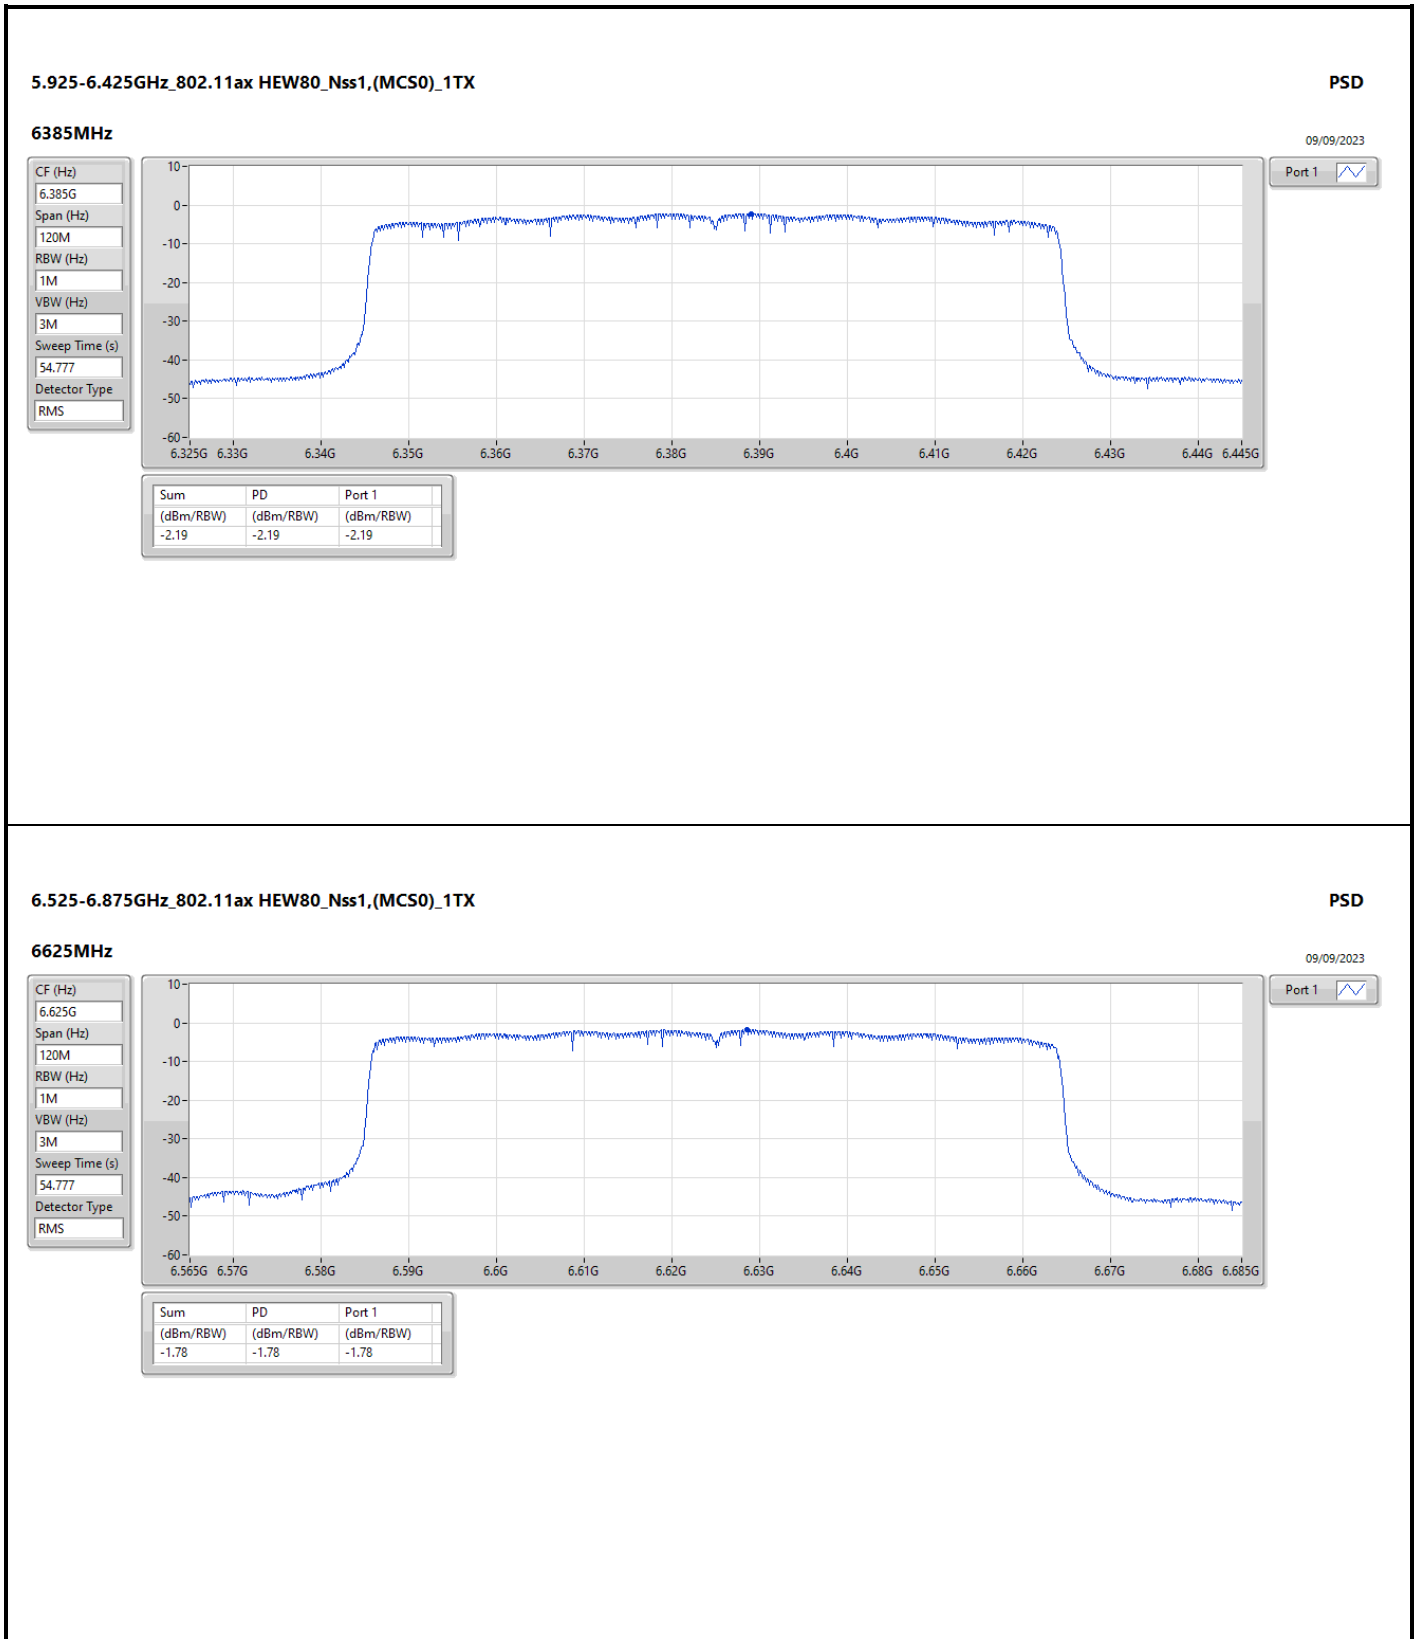

DG = Directional Gain; RBW = 500kHz for 5.725-5.85GHz band / 1MHz for other band;
 PD = trace bin-by-bin of each transmits port summing can be performed maximum power density; Port X = Port X Power Density;