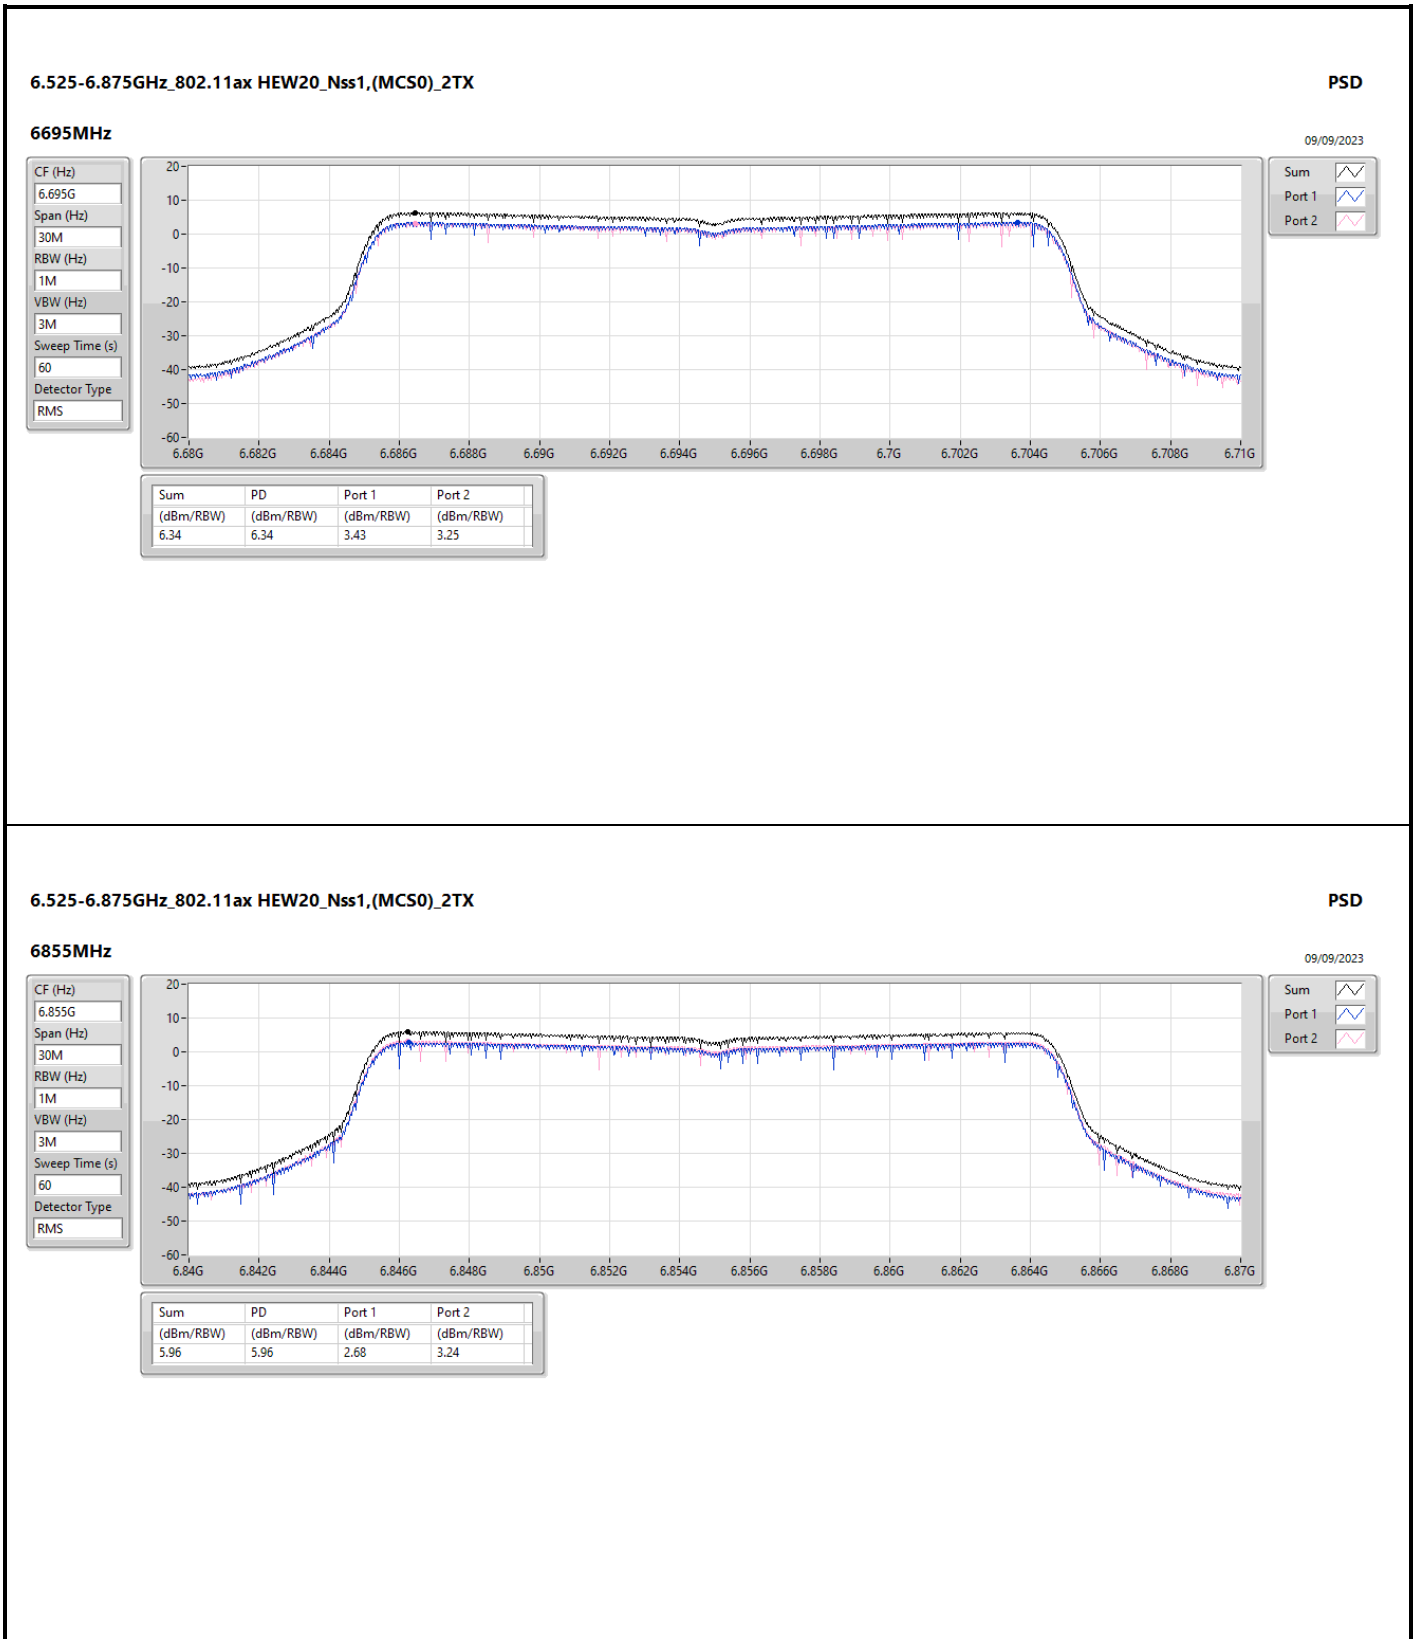

DG = Directional Gain; RBW = 500kHz for 5.725-5.85GHz band / 1MHz for other band;
 PD = trace bin-by-bin of each transmits port summing can be performed maximum power density; Port X = Port X Power Density;