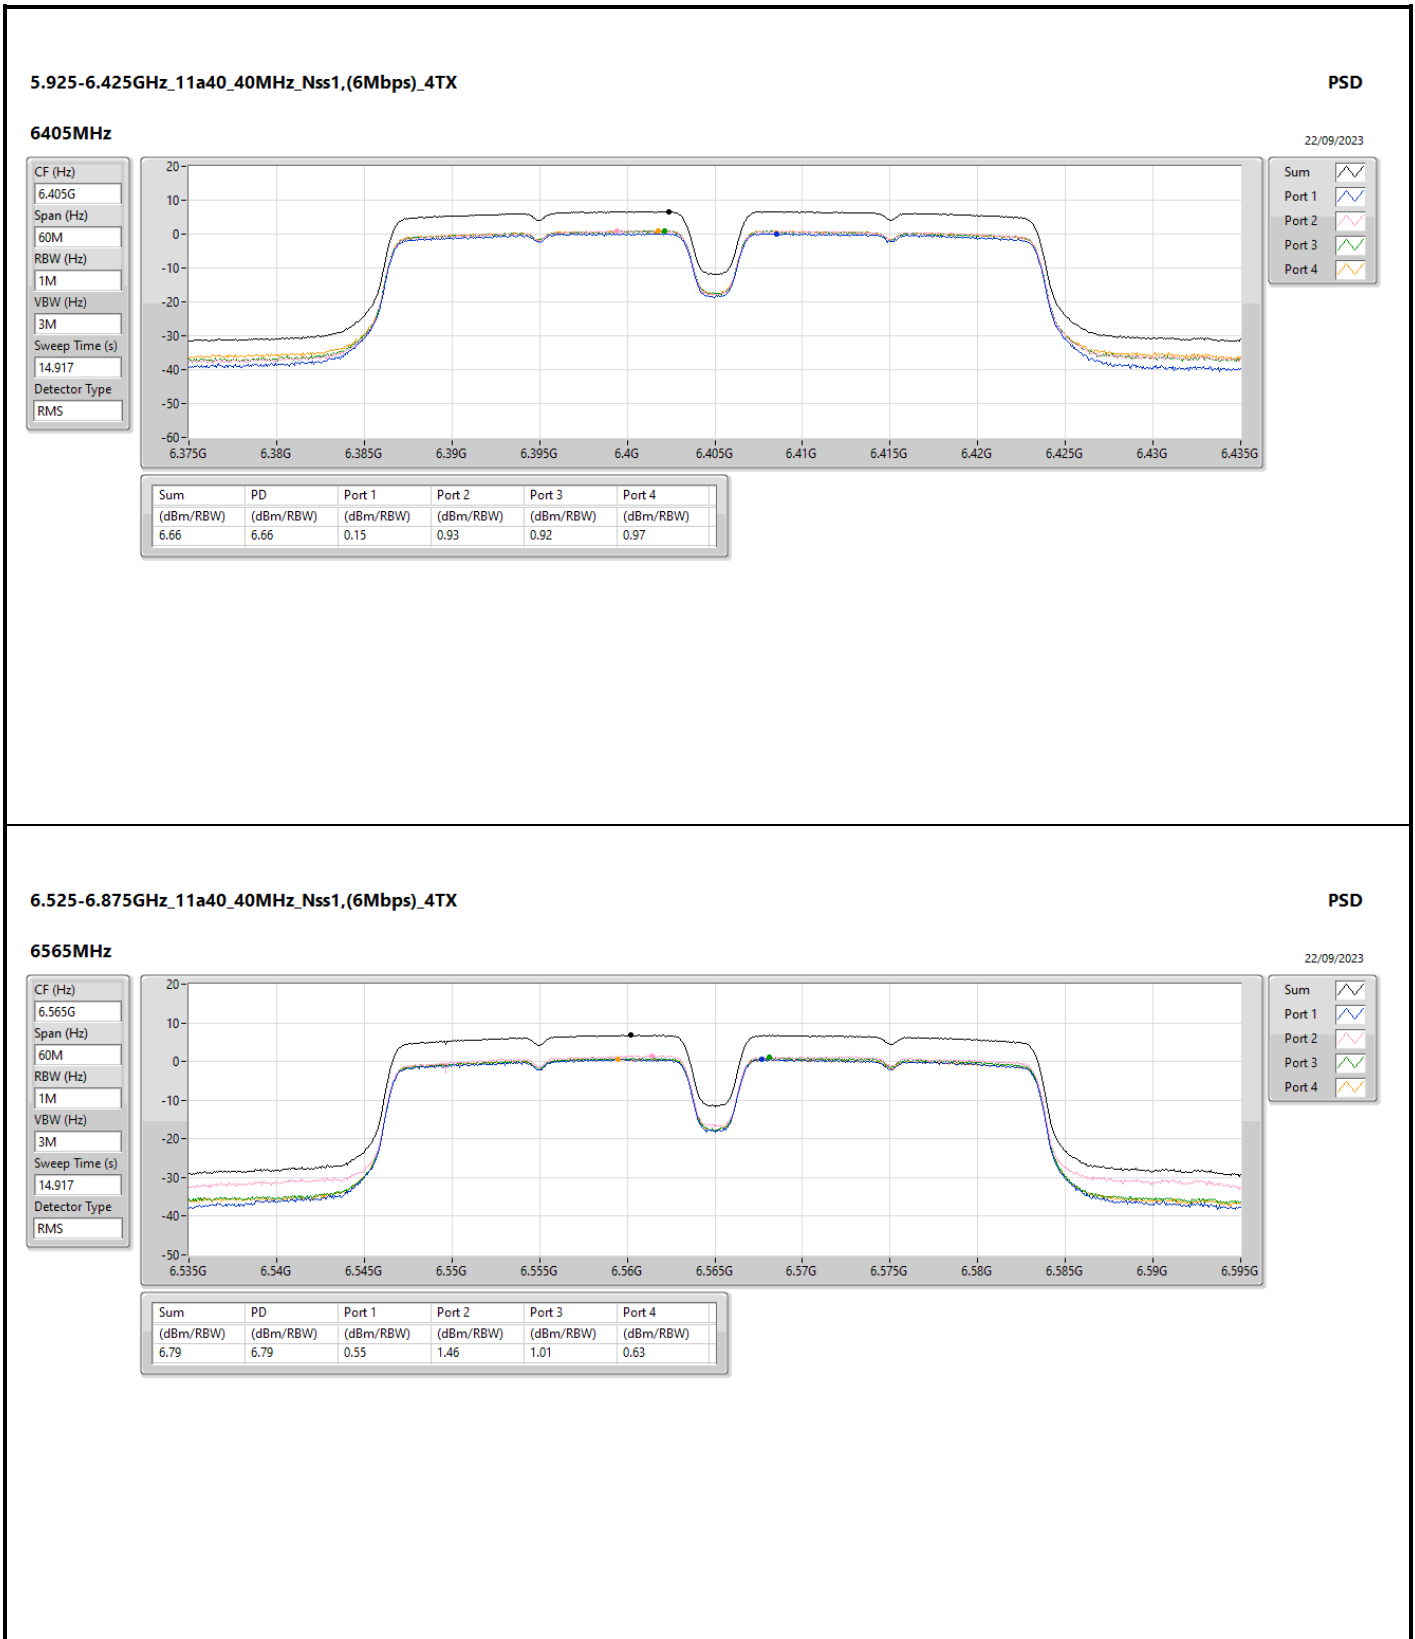

DG = Directional Gain; RBW = 500kHz for 5.725-5.85GHz band / 1MHz for other band;
 PD = trace bin-by-bin of each transmits port summing can be performed maximum power density; Port X = Port X Power Density;