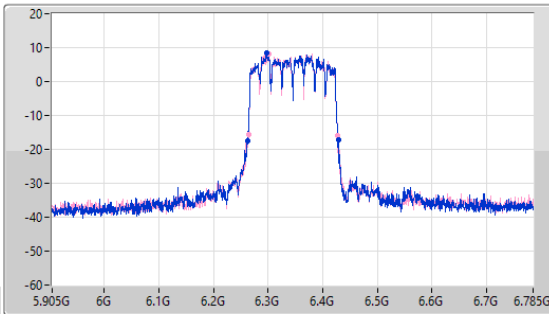

5.925-6.425GHz_11a160_160MHz_Nss1,(6Mbps)_2TX

EBW

6345MHz

12/10/2023

CF (Hz)
6.345G

Span (Hz)
880M

RBW (Hz)
2M

VBW (Hz)
10M

Sweep Time (s)
2.01m

Detector Type
Peak

CF (Hz)
6.345G

Span (Hz)
400M

RBW (Hz)
2M

VBW (Hz)
10M

Sweep Time (s)
2.01m

Detector Type
Peak