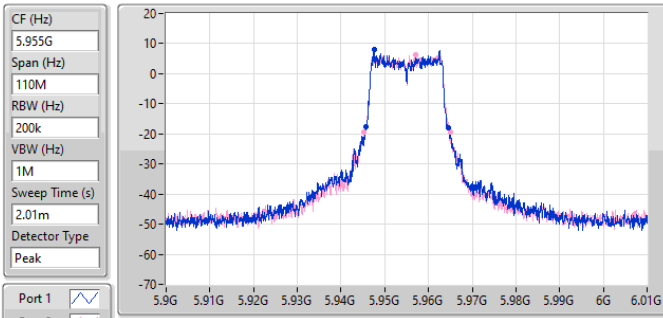

5.925-6.425GHz_11a20_20MHz_Nss1,(6Mbps)_2TX

EBW

5955MHz

12/10/2023

26dB(Hz)	Fl-26dB(Hz)	Fh-26dB(Hz)	OBW(Hz)	Fl-OBW(Hz)	Fh-OBW(Hz)	Limit(Hz)	Port
18.975M	5.945595G	5.96457G	16.542M	5.946729G	5.963271G	Inf	1
19.745M	5.94521G	5.964955G	16.567M	5.946729G	5.963296G	Inf	2