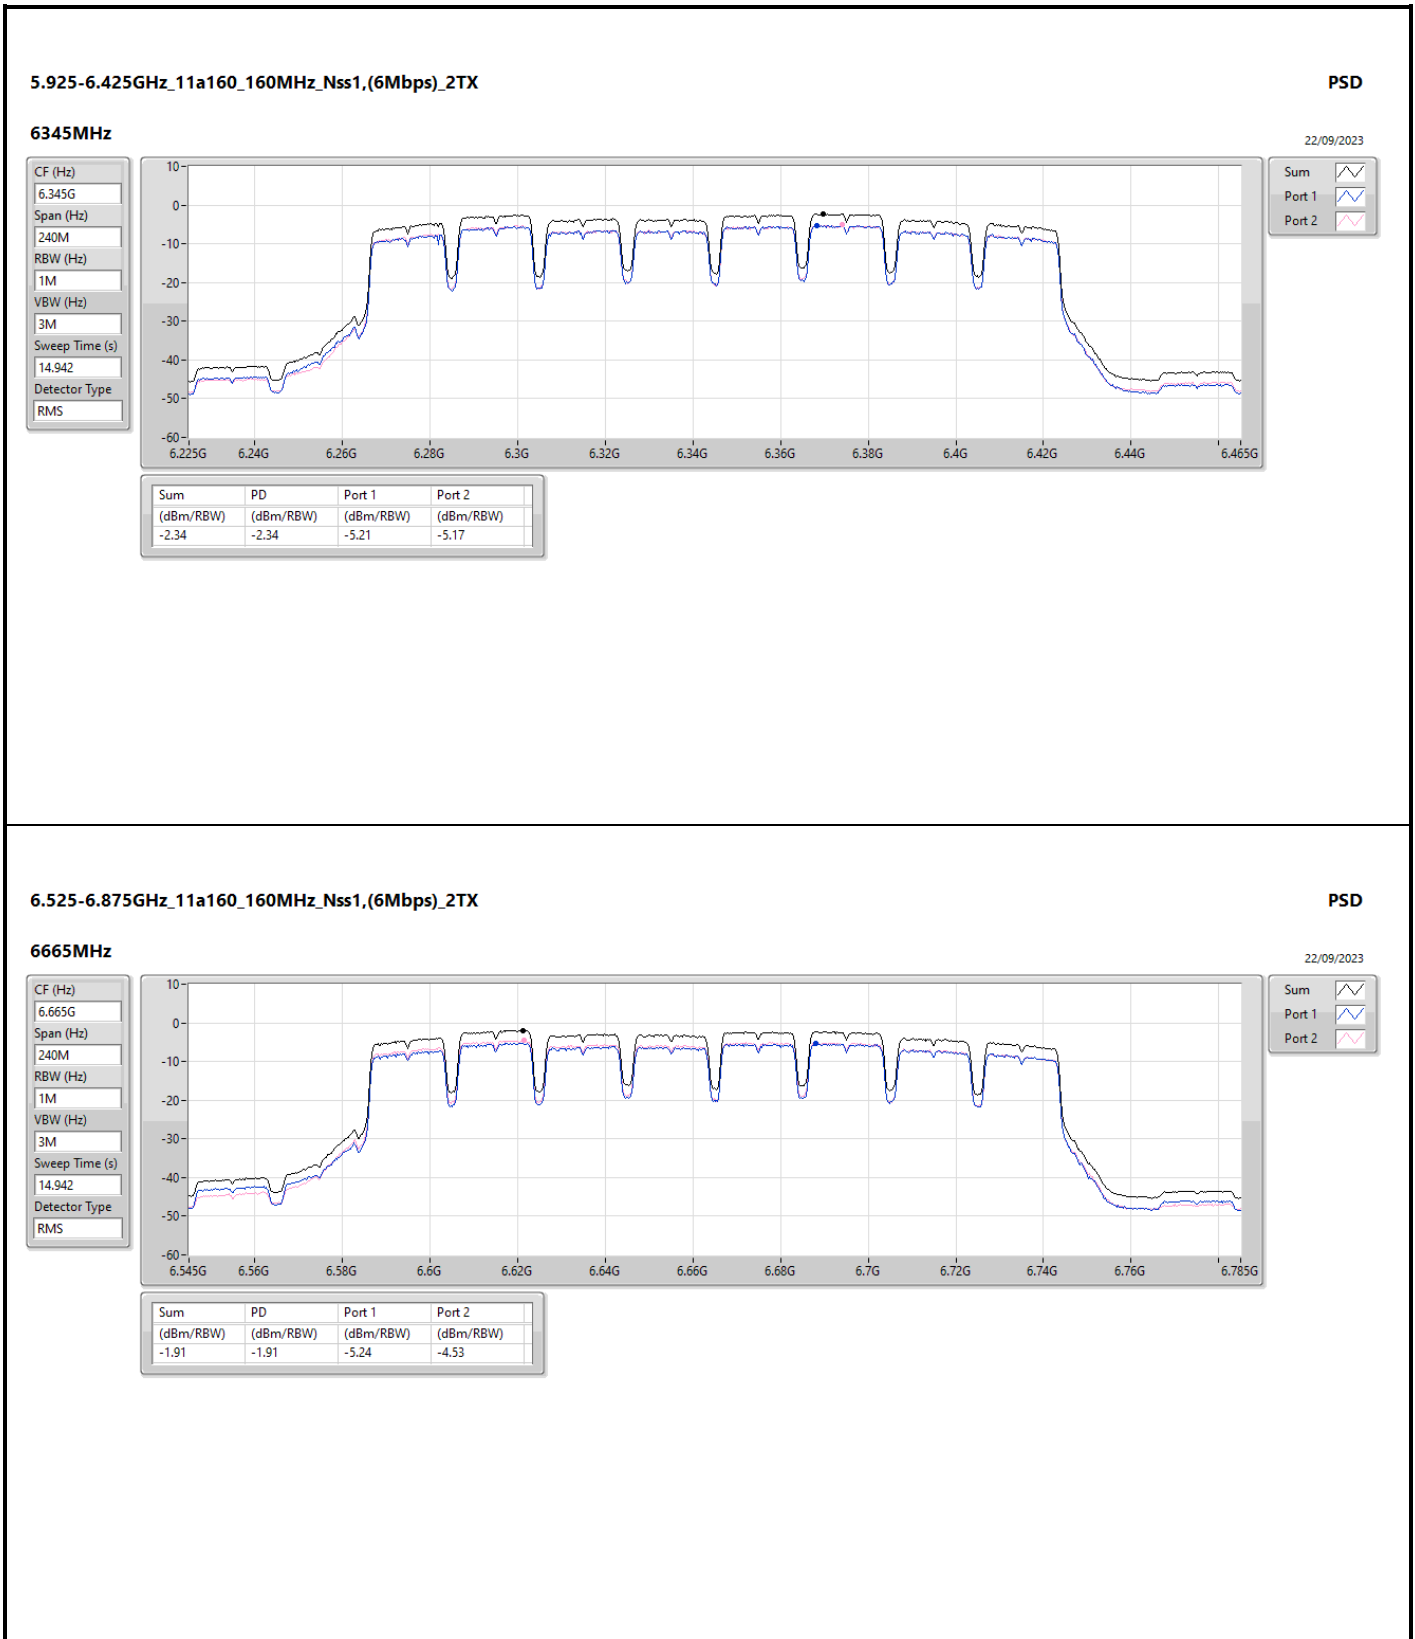

DG = Directional Gain; RBW = 500kHz for 5.725-5.85GHz band / 1MHz for other band;
 PD = trace bin-by-bin of each transmits port summing can be performed maximum power density; Port X = Port X Power Density;