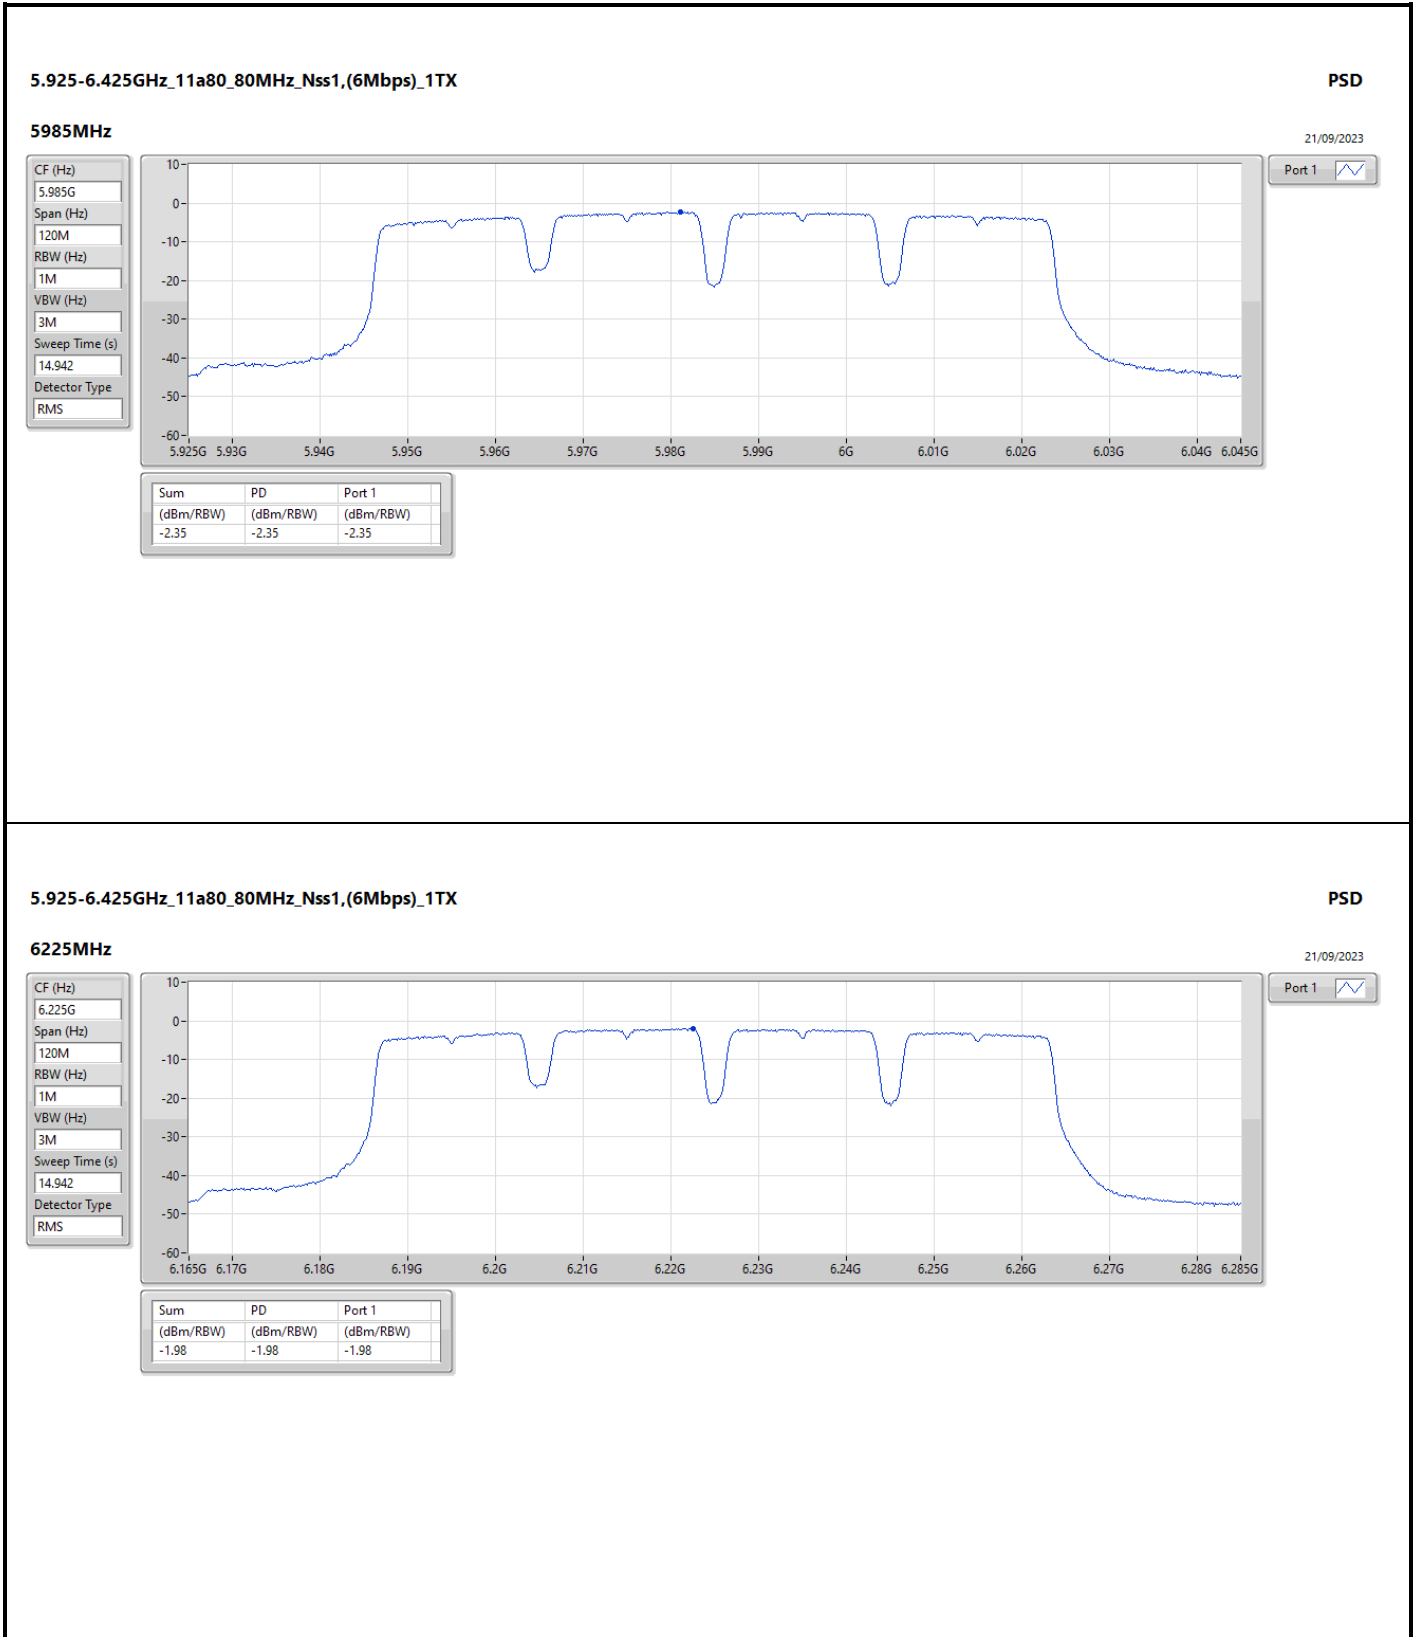

DG = Directional Gain; RBW = 500kHz for 5.725-5.85GHz band / 1MHz for other band;
 PD = trace bin-by-bin of each transmits port summing can be performed maximum power density; Port X = Port X Power Density;