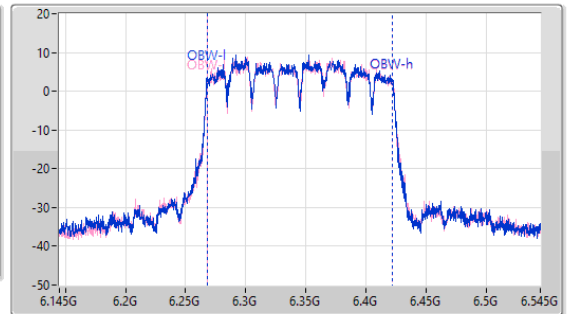

5.925-6.425GHz_11a160_160MHz_Nss1,(6Mbps)_2TX

EBW

6345MHz

12/10/2023

CF (Hz)
6.345G

Span (Hz)
880M

RBW (Hz)
2M

VBW (Hz)
10M

Sweep Time (s)
2.01m

Detector Type
Peak

CF (Hz)
6.345G

Span (Hz)
400M

RBW (Hz)
2M

VBW (Hz)
10M

Sweep Time (s)
2.01m

Detector Type
Peak

EBW

6665MHz

12/10/2023

CF (Hz)
6.665G

Span (Hz)
880M

RBW (Hz)
2M

VBW (Hz)
10M

Sweep Time (s)
4m