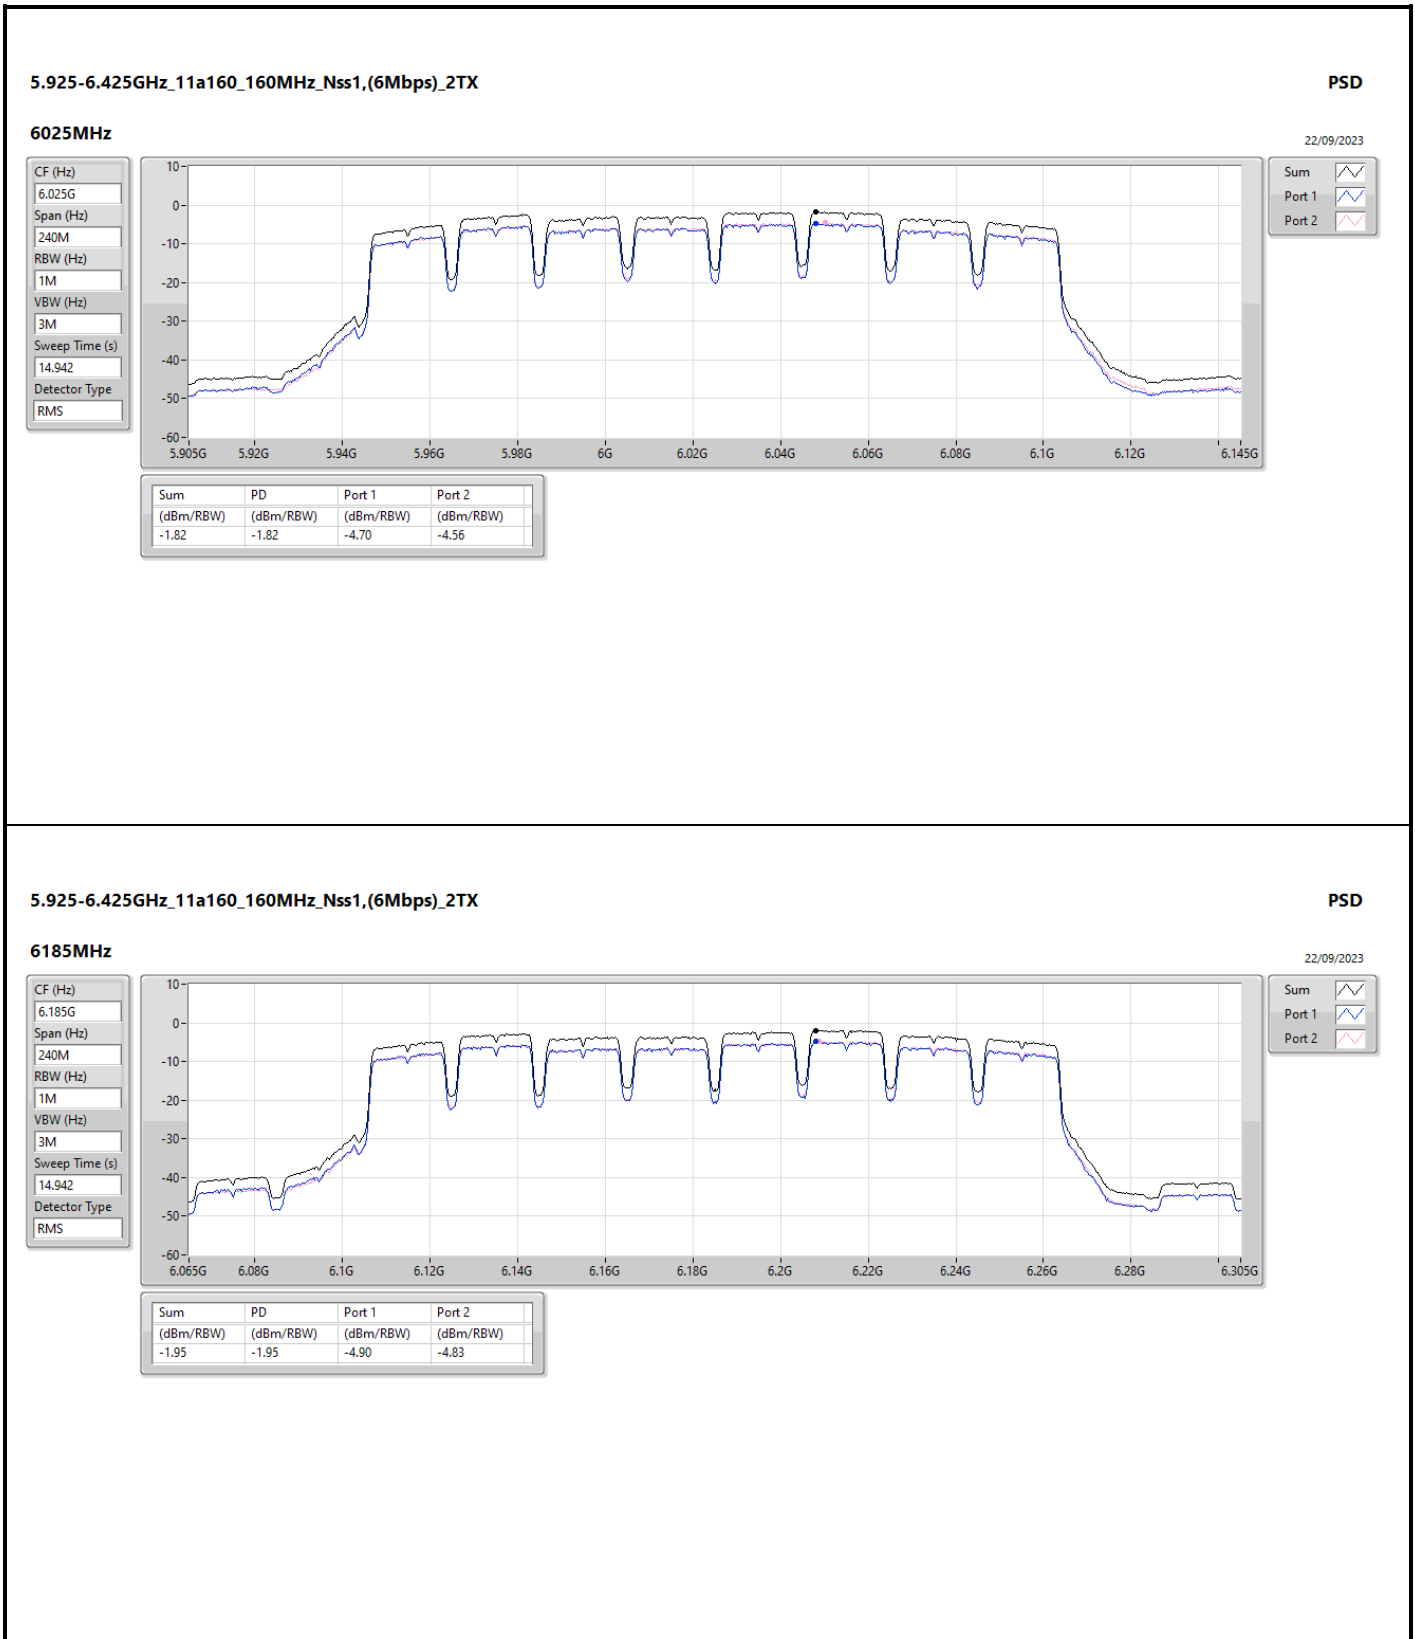

DG = Directional Gain; RBW = 500kHz for 5.725-5.85GHz band / 1MHz for other band;
 PD = trace bin-by-bin of each transmits port summing can be performed maximum power density; Port X = Port X Power Density;