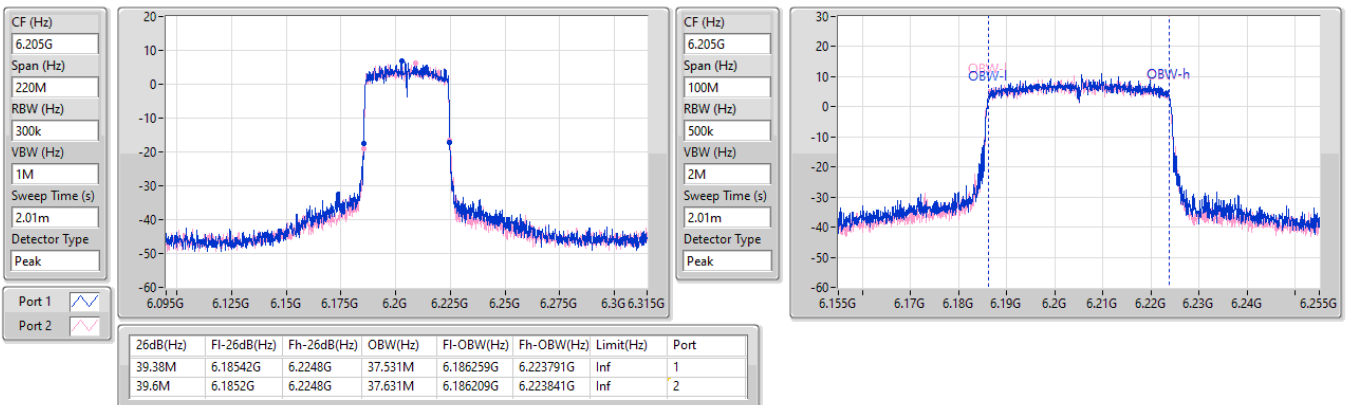

5.925-6.425GHz_802.11ax_HEW40_Nss1,(MCS0)_2TX

EBW

5965MHz

11/10/2023

5.925-6.425GHz_802.11ax_HEW40_Nss1,(MCS0)_2TX

EBW

6205MHz

11/10/2023