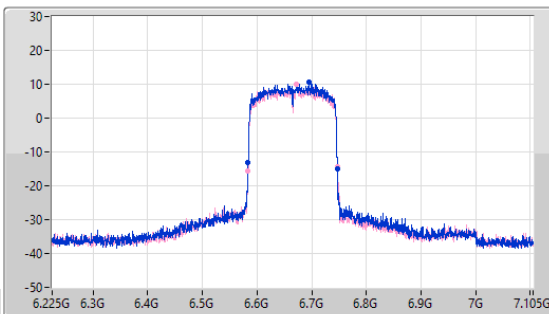

CF (Hz)
6.665G

Span (Hz)
400M

RBW (Hz)
2M

VBW (Hz)
10M

Sweep Time (s)
2.01m

Detector Type
Peak