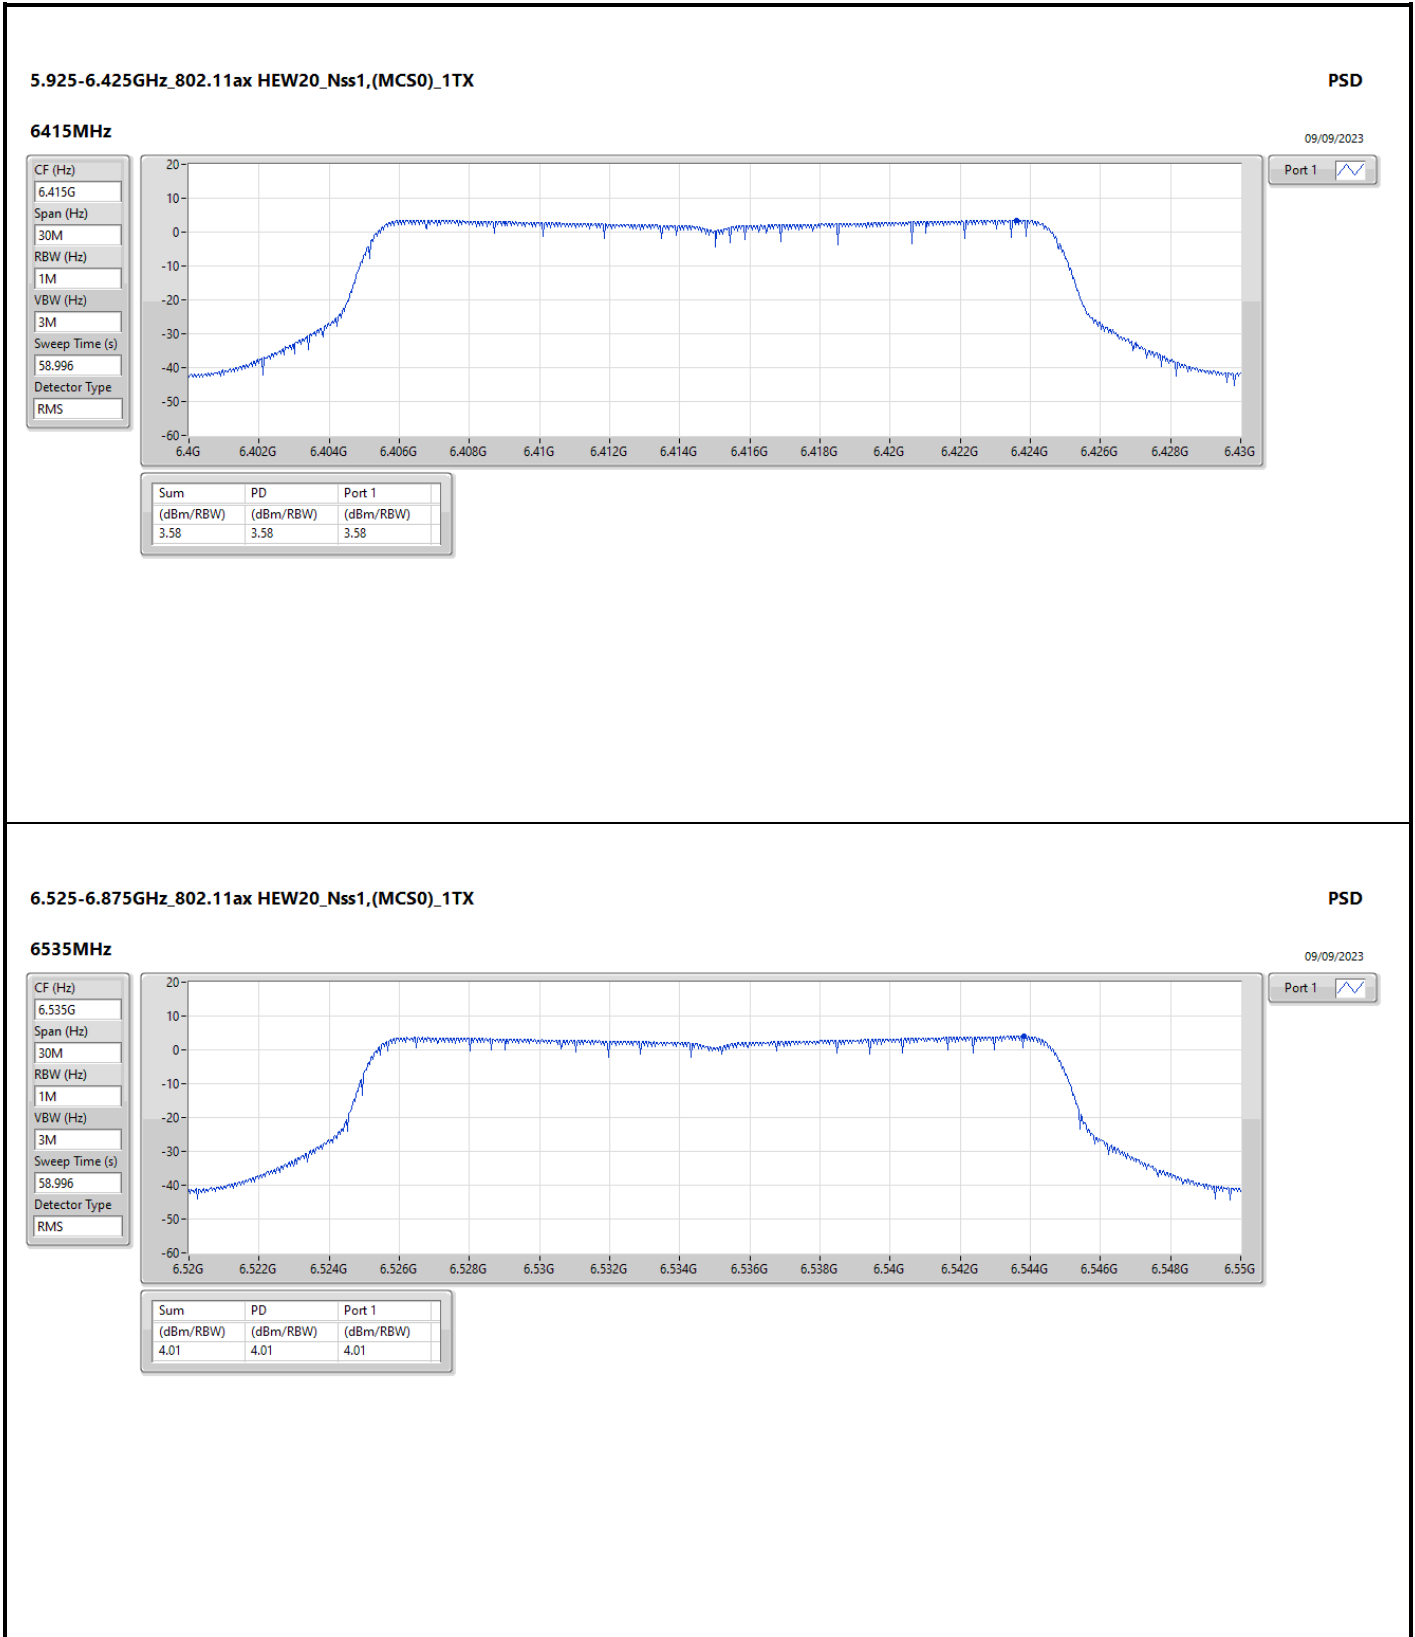

DG = Directional Gain; RBW = 500kHz for 5.725-5.85GHz band / 1MHz for other band;
 PD = trace bin-by-bin of each transmits port summing can be performed maximum power density; Port X = Port X Power Density;