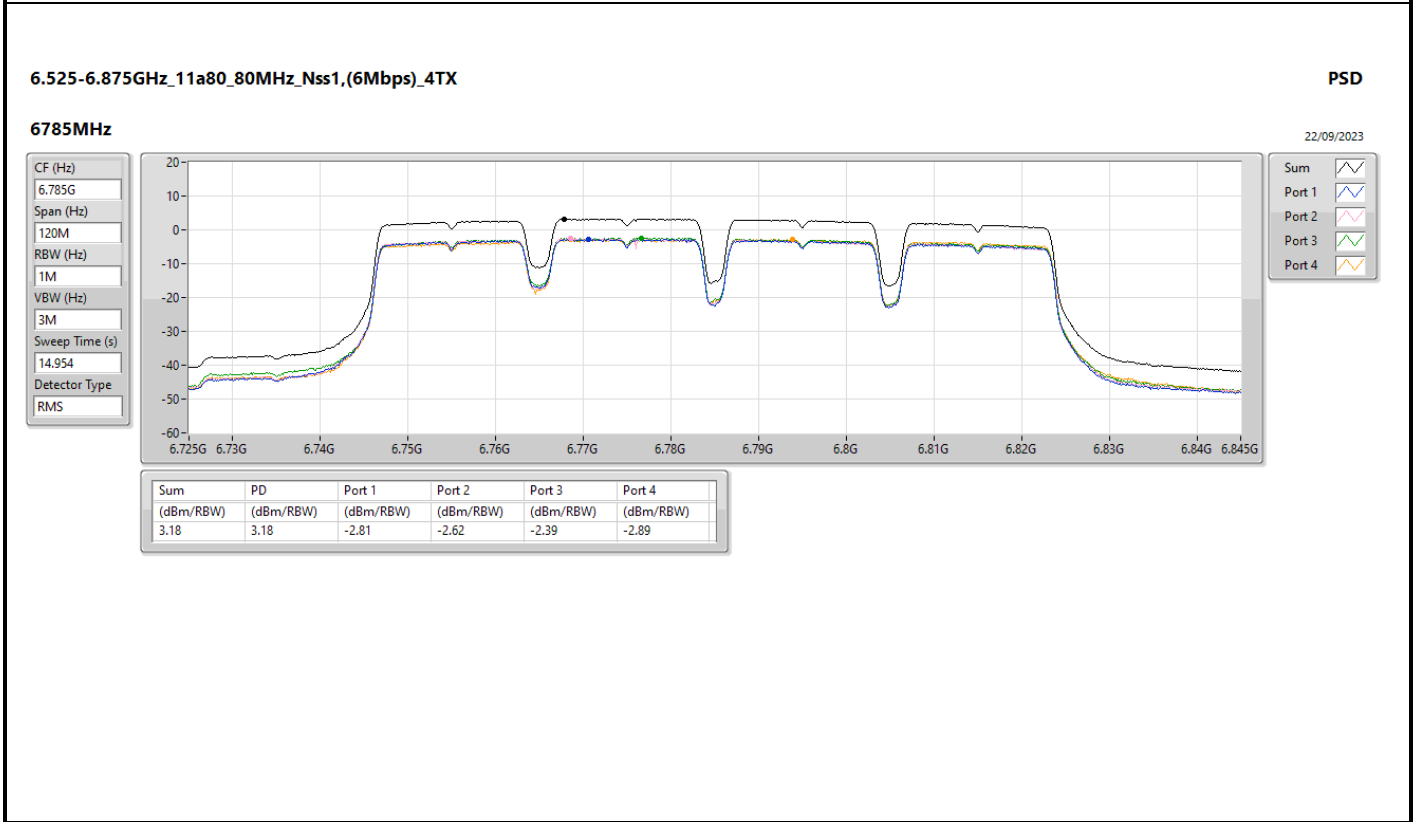

DG = Directional Gain; RBW = 500kHz for 5.725-5.85GHz band / 1MHz for other band;
 PD = trace bin-by-bin of each transmits port summing can be performed maximum power density; Port X = Port X Power Density;