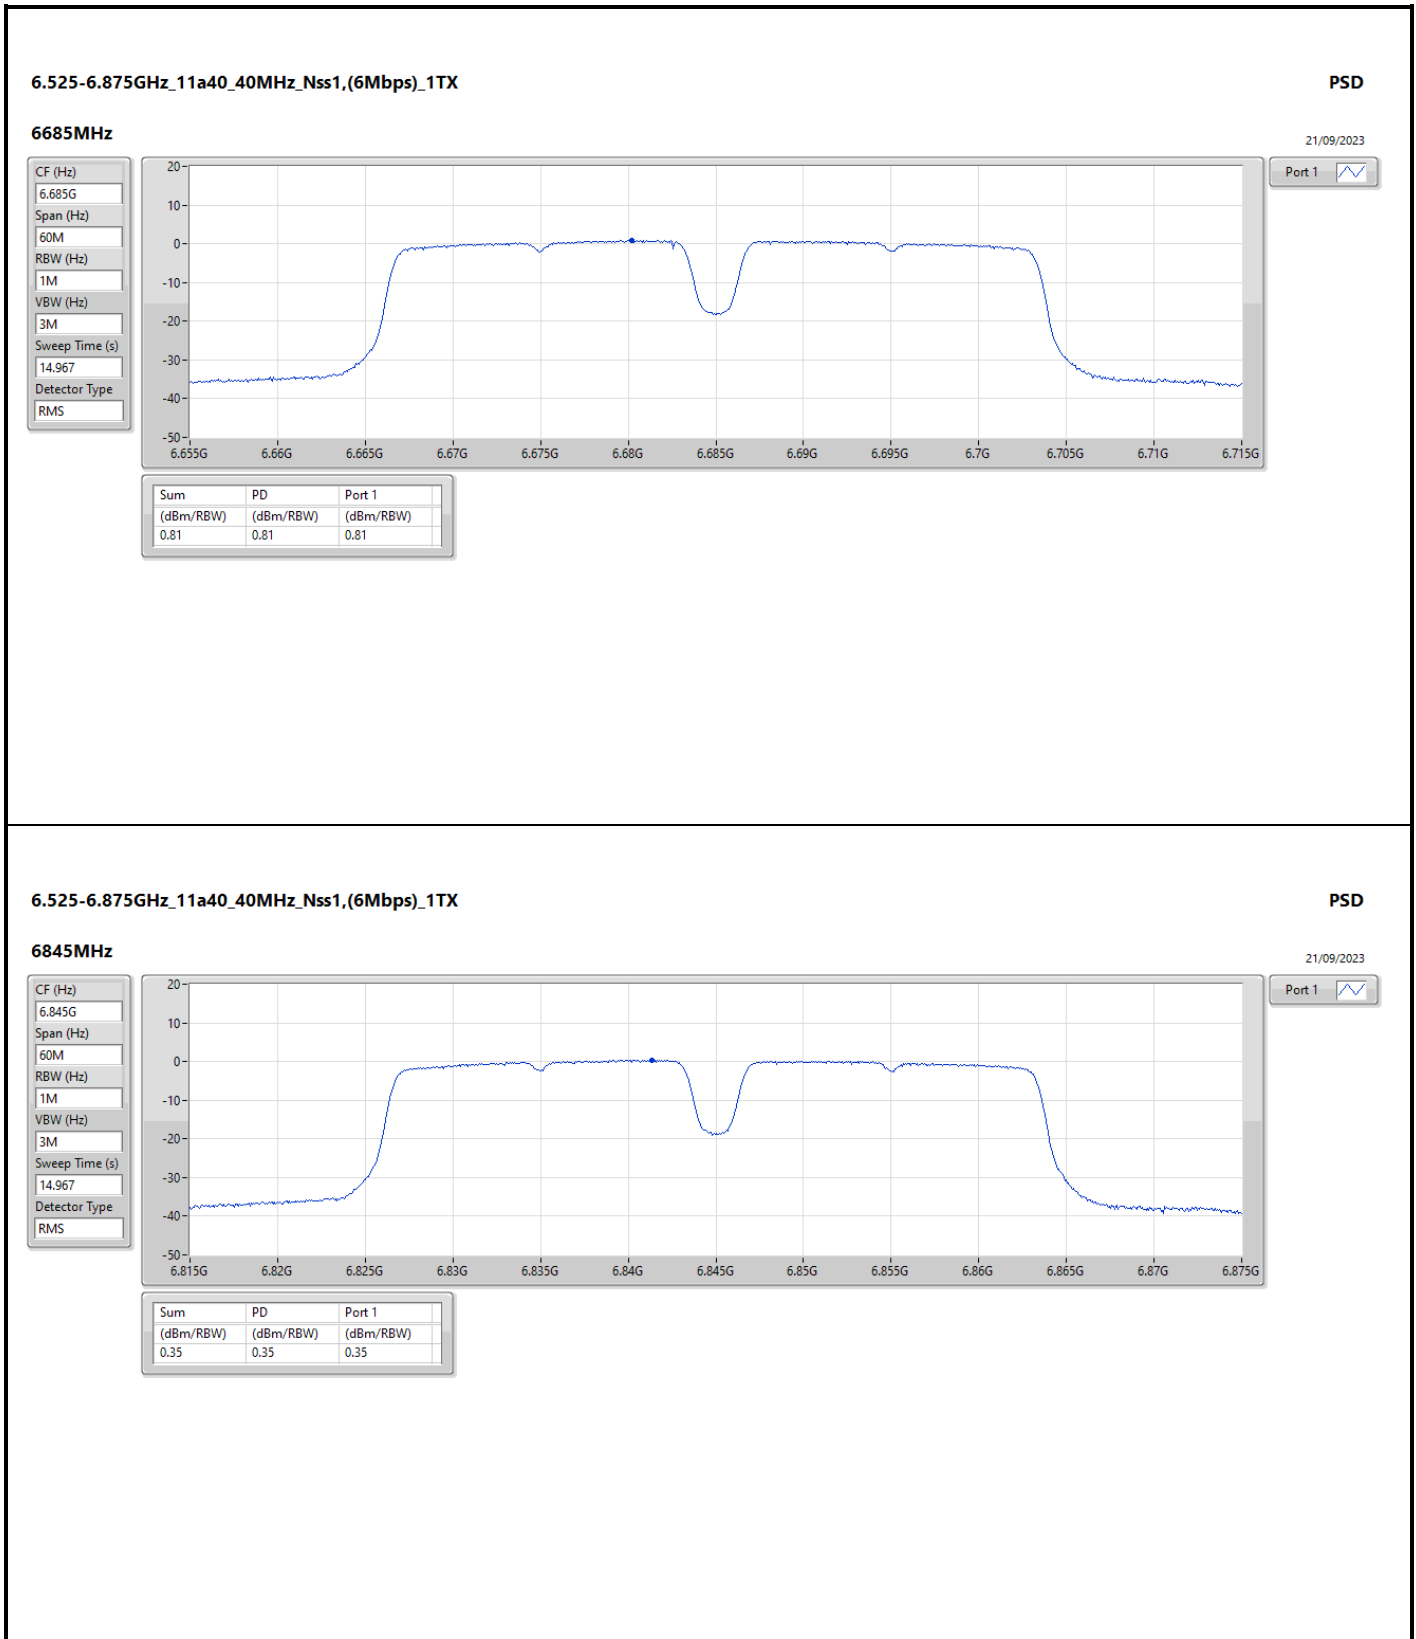

DG = Directional Gain; RBW = 500kHz for 5.725-5.85GHz band / 1MHz for other band;
 PD = trace bin-by-bin of each transmits port summing can be performed maximum power density; Port X = Port X Power Density;