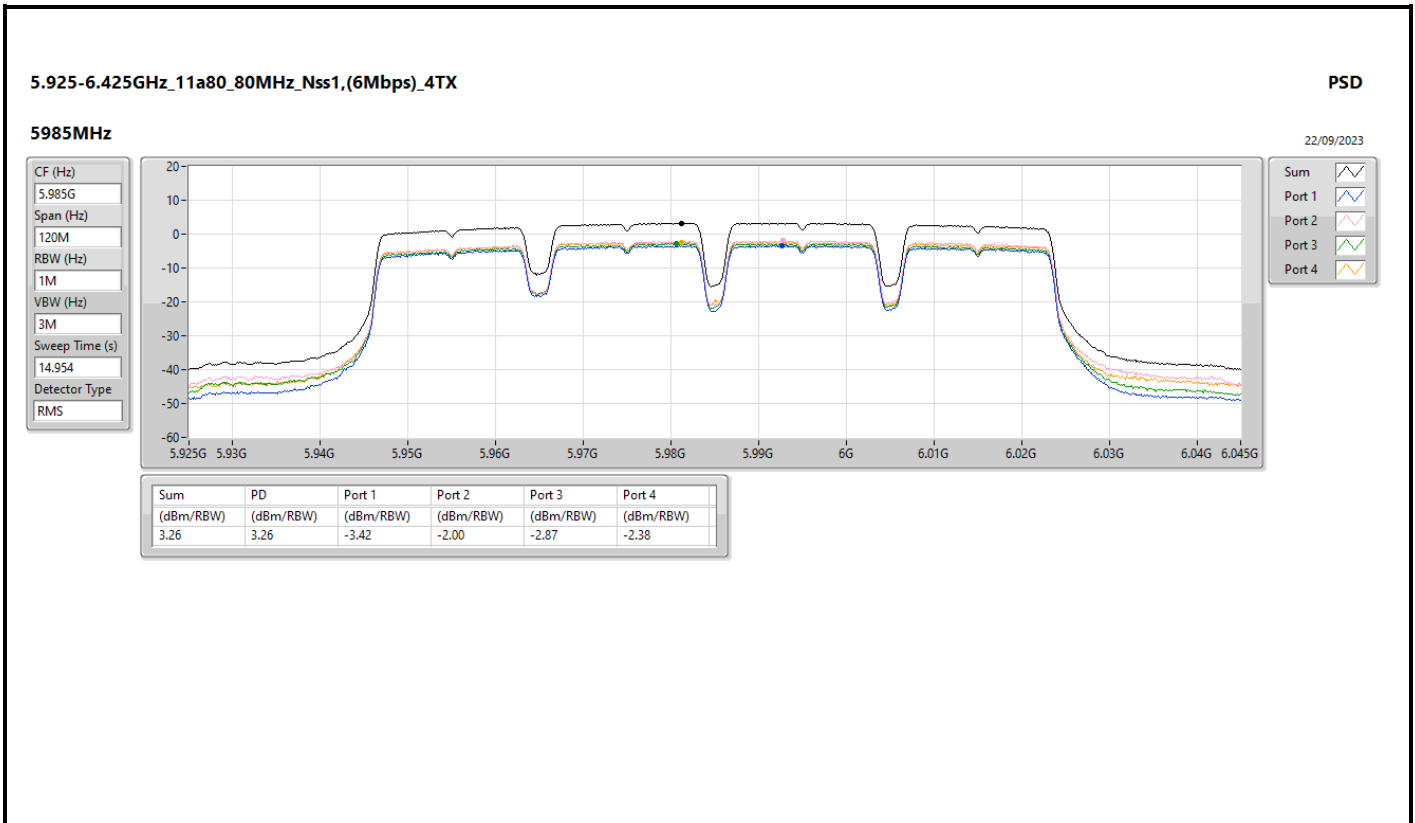

DG = Directional Gain; RBW = 500kHz for 5.725-5.85GHz band / 1MHz for other band;
 PD = trace bin-by-bin of each transmits port summing can be performed maximum power density; Port X = Port X Power Density;