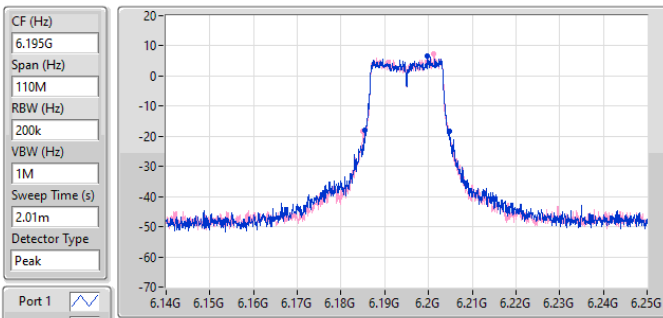

5.925-6.425GHz_11a20_20MHz_Nss1,(6Mbps)_2TX

EBW

6195MHz

12/10/2023

26dB(Hz)	Fl-26dB(Hz)	Fh-26dB(Hz)	OBW(Hz)	Fl-OBW(Hz)	Fh-OBW(Hz)	Limit(Hz)	Port
19.25M	6.185485G	6.204735G	16.517M	6.186779G	6.203296G	Inf	1
19.635M	6.185045G	6.20468G	16.517M	6.186754G	6.203271G	Inf	2