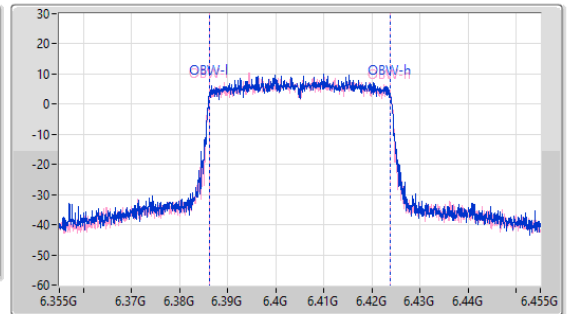

Sweep Time (s)
2.01m

Detector Type
Peak

CF (Hz)
6.405G

Span (Hz)
100M

RBW (Hz)
500k

VBW (Hz)
2M

Sweep Time (s)
2.01m

Detector Type
Peak