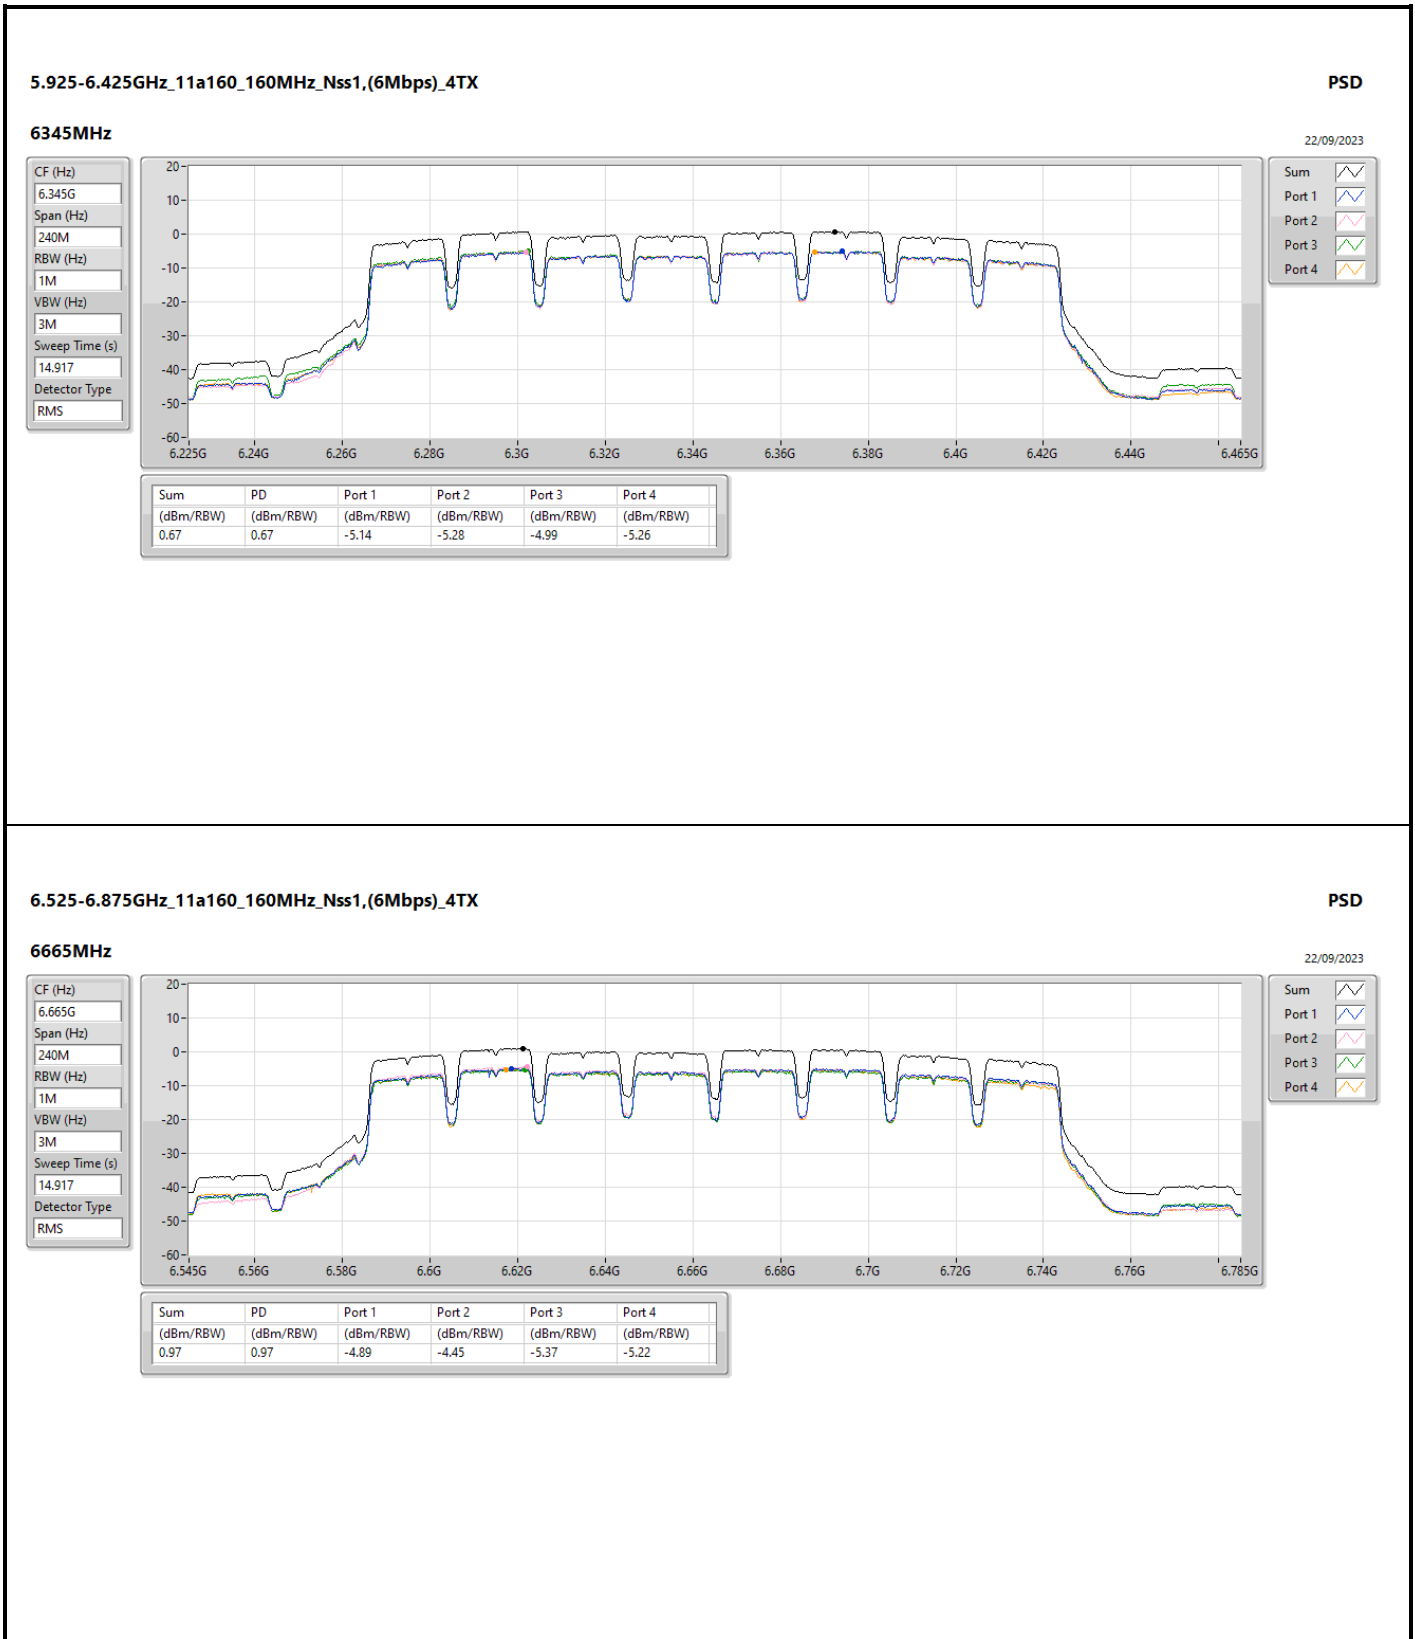

DG = Directional Gain; RBW = 500kHz for 5.725-5.85GHz band / 1MHz for other band;
 PD = trace bin-by-bin of each transmits port summing can be performed maximum power density; Port X = Port X Power Density;