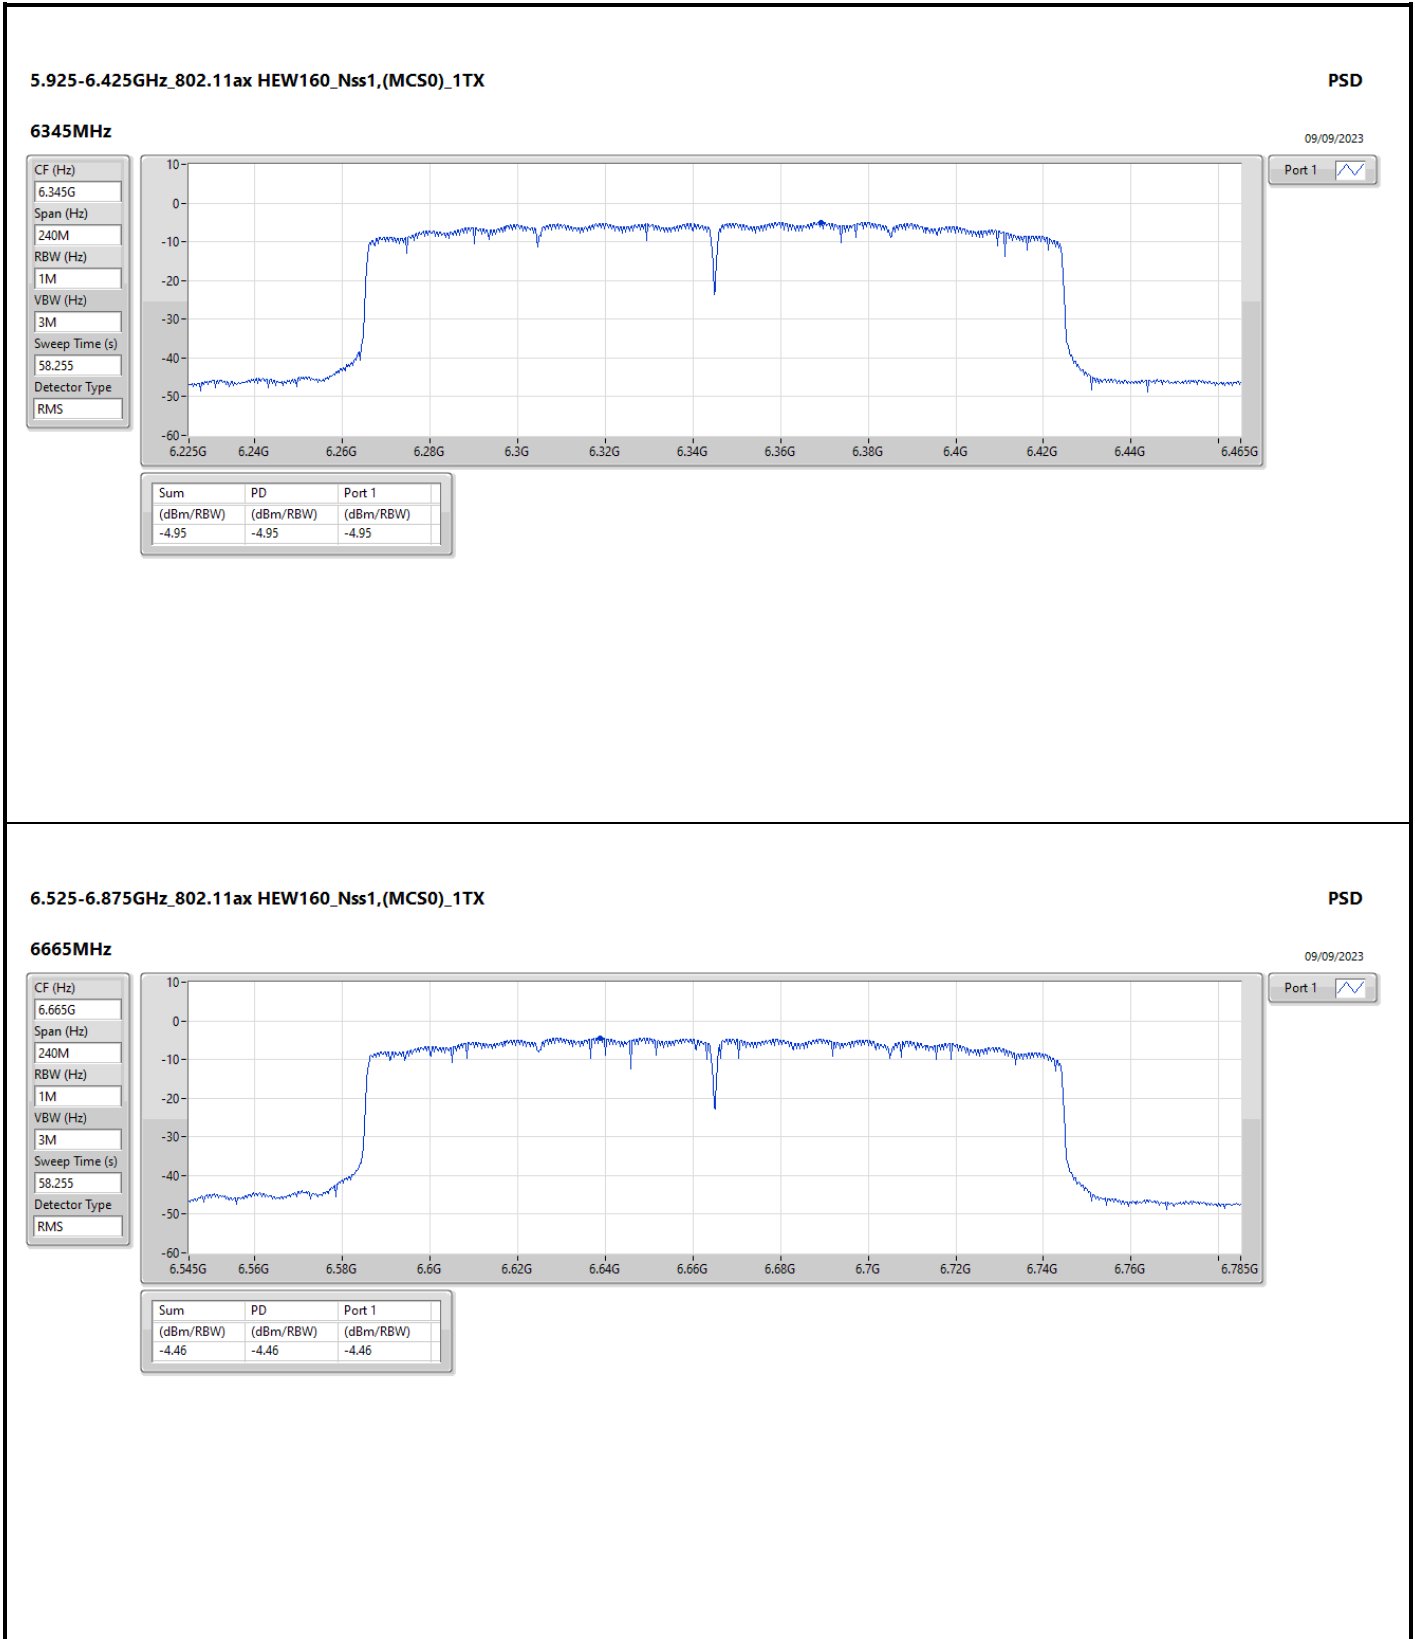

DG = Directional Gain; RBW = 500kHz for 5.725-5.85GHz band / 1MHz for other band;
 PD = trace bin-by-bin of each transmits port summing can be performed maximum power density; Port X = Port X Power Density;