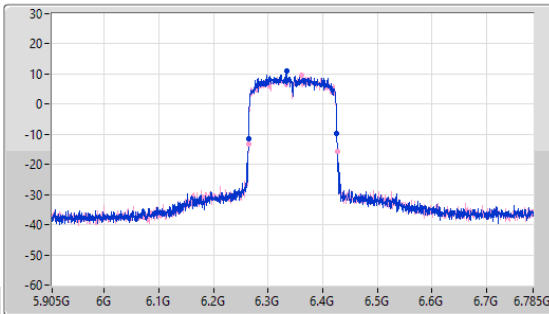

5.925-6.425GHz_802.11ax HEW160_Nss1,(MCS0)_2TX

EBW

6345MHz

11/10/2023

CF (Hz)
6.345G

Span (Hz)
880M

RBW (Hz)
2M

VBW (Hz)
10M

Sweep Time (s)
2.01m

Detector Type
Peak

CF (Hz)
6.345G

Span (Hz)
400M

RBW (Hz)
2M

VBW (Hz)
10M

Sweep Time (s)
2.01m

Detector Type
Peak