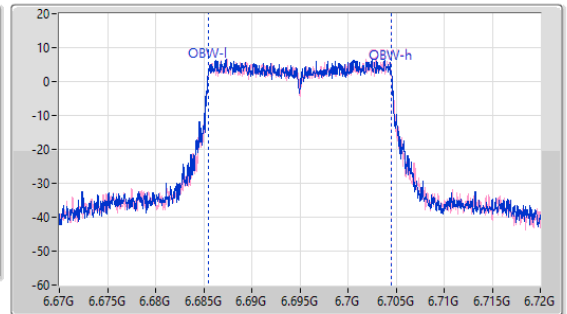

6.525-6.875GHz_802.11ax HEW20_Nss1,(MCS0)_2TX

EBW

6695MHz

11/10/2023

CF (Hz)
6.695G

Span (Hz)
110M

RBW (Hz)
200k

VBW (Hz)
1M

Sweep Time (s)
2.01m

Detector Type
Peak

CF (Hz)
6.695G

Span (Hz)
50M

RBW (Hz)
200k

VBW (Hz)
1M

Sweep Time (s)
2.01m

Detector Type
Peak