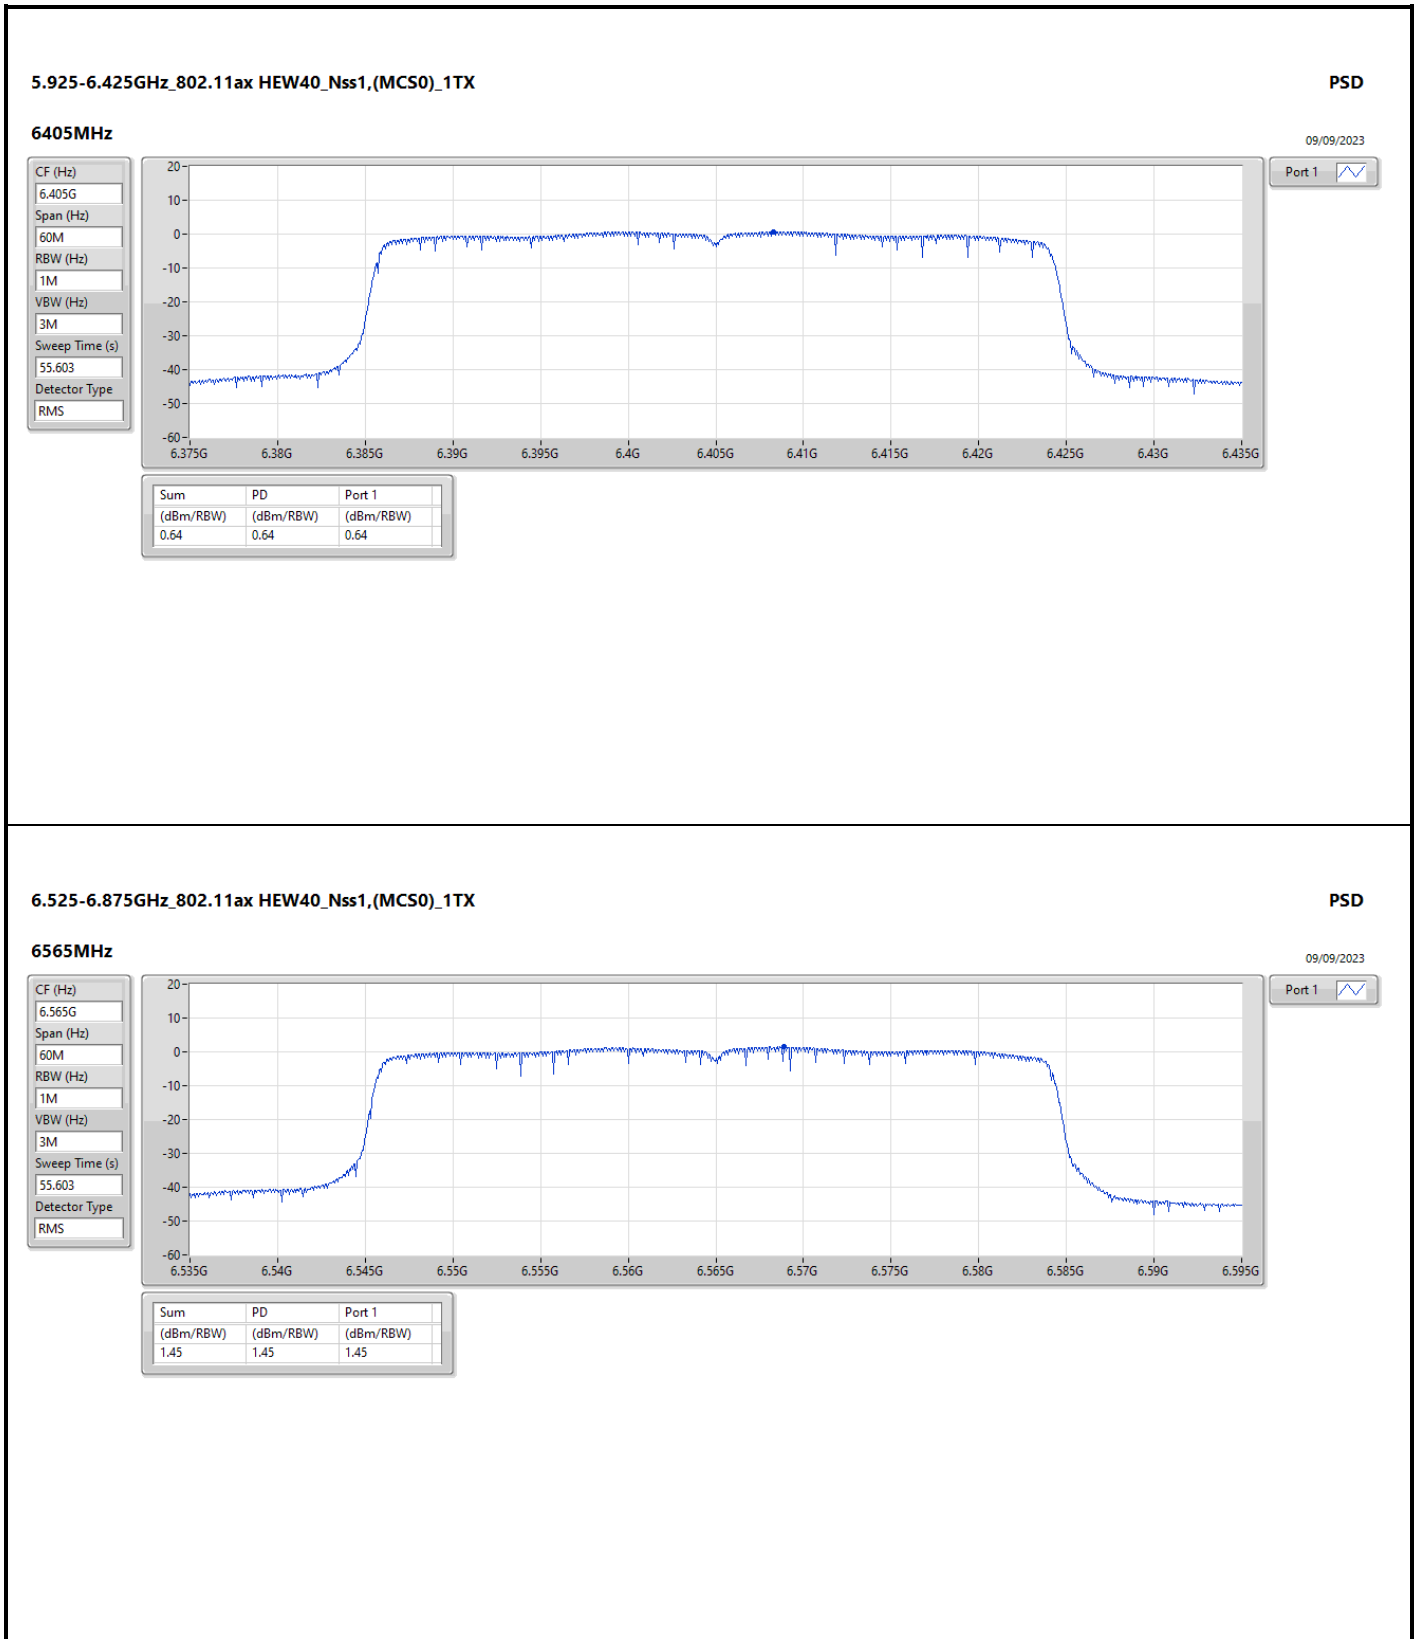

DG = Directional Gain; RBW = 500kHz for 5.725-5.85GHz band / 1MHz for other band;
 PD = trace bin-by-bin of each transmits port summing can be performed maximum power density; Port X = Port X Power Density;