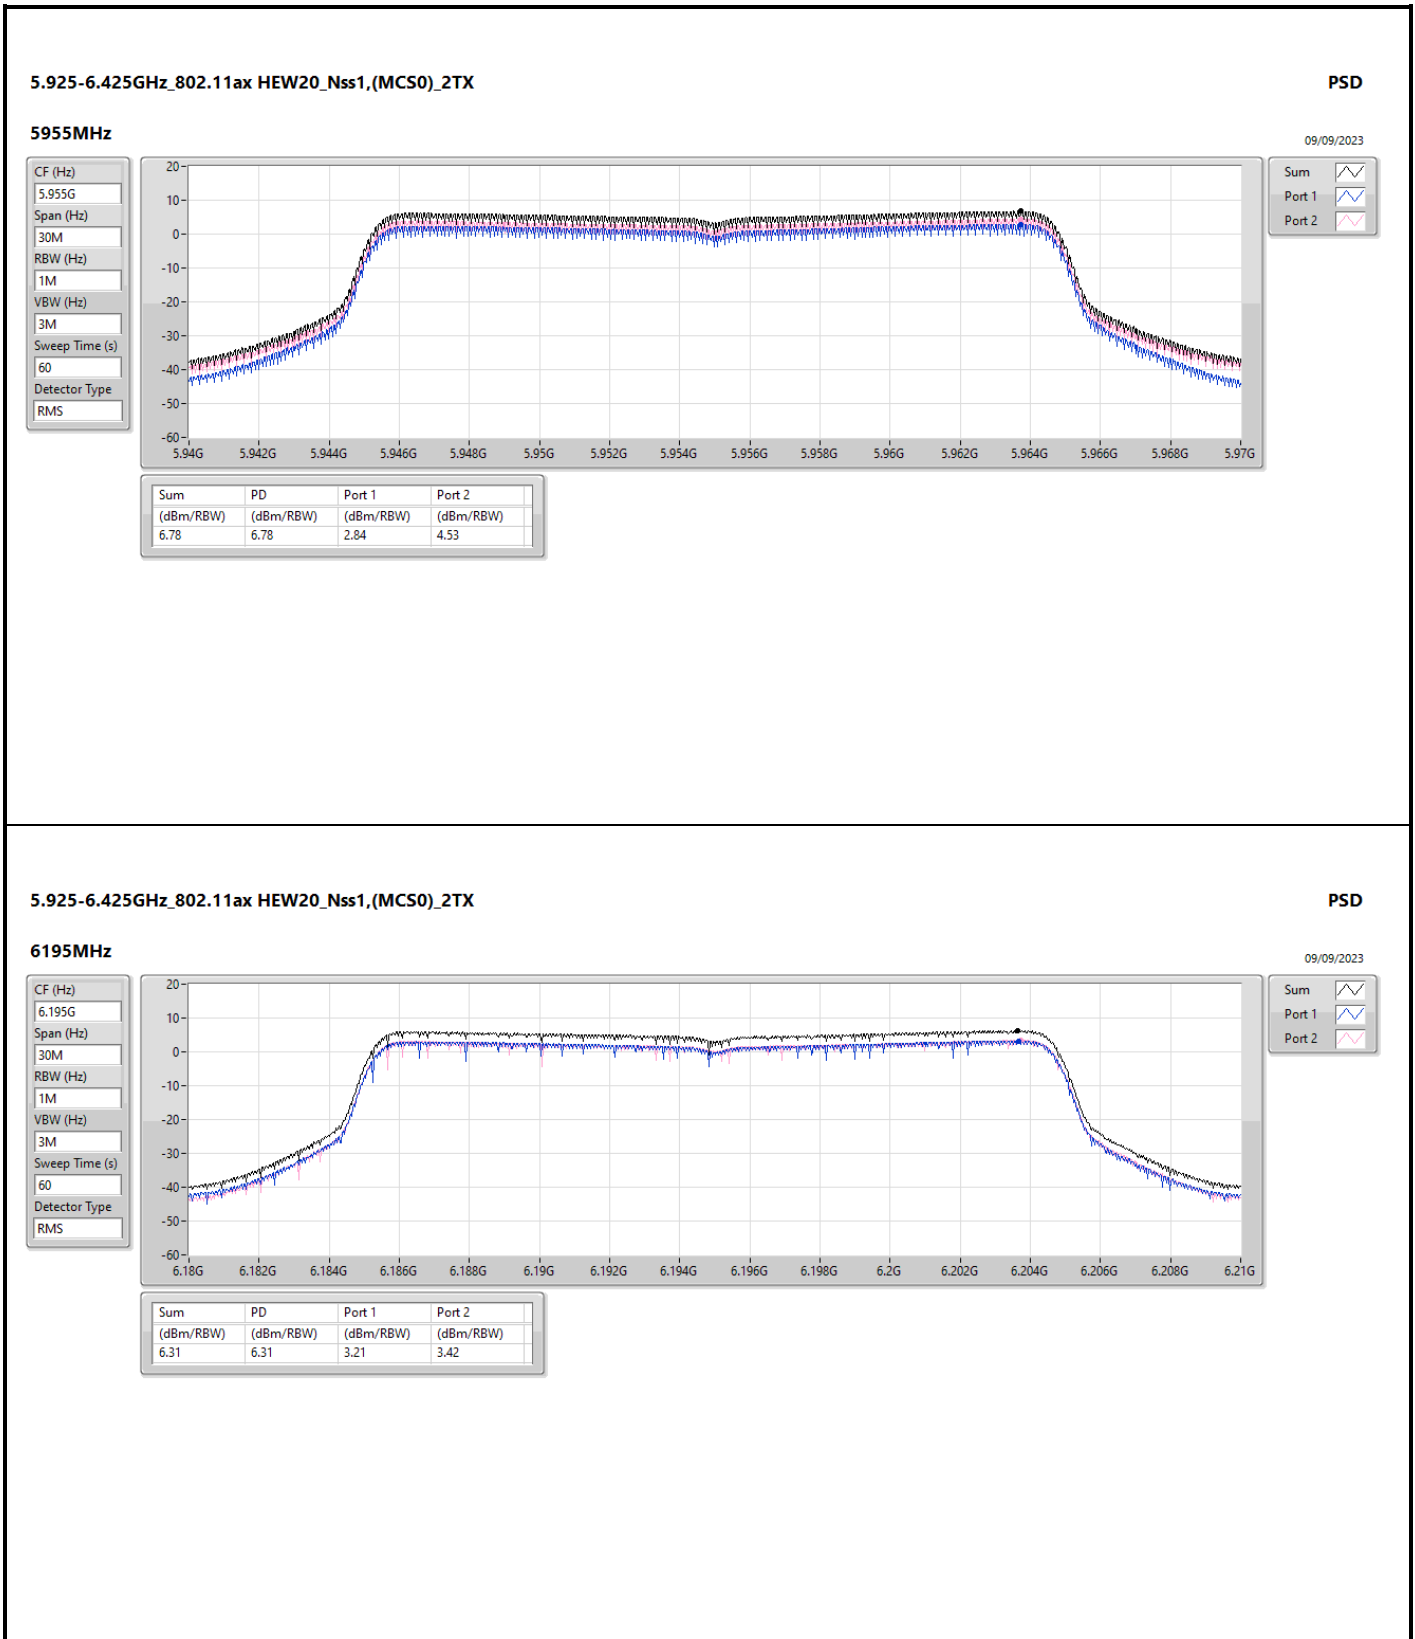

DG = Directional Gain; RBW = 500kHz for 5.725-5.85GHz band / 1MHz for other band;
 PD = trace bin-by-bin of each transmits port summing can be performed maximum power density; Port X = Port X Power Density;