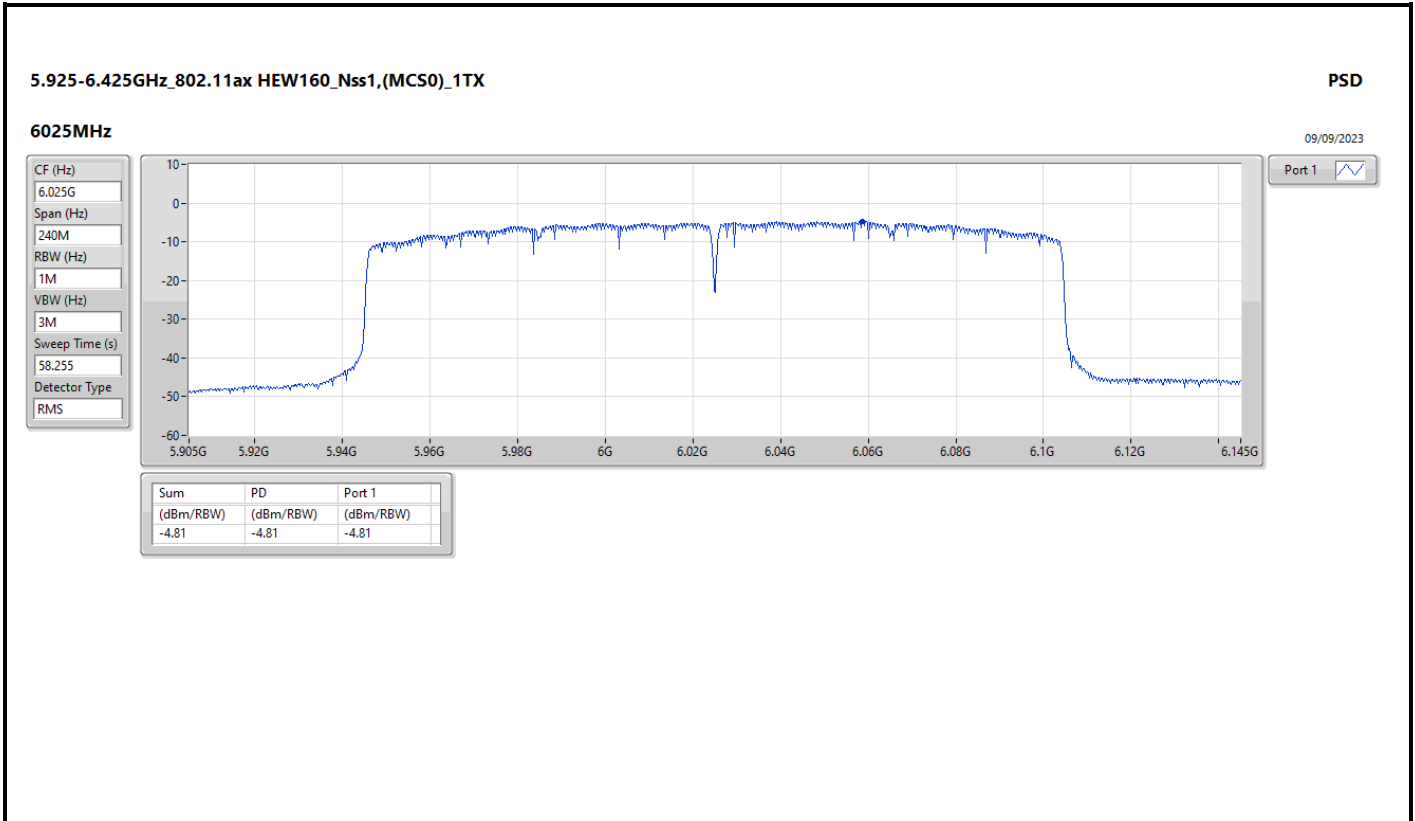

DG = Directional Gain; RBW = 500kHz for 5.725-5.85GHz band / 1MHz for other band;
 PD = trace bin-by-bin of each transmits port summing can be performed maximum power density; Port X = Port X Power Density;