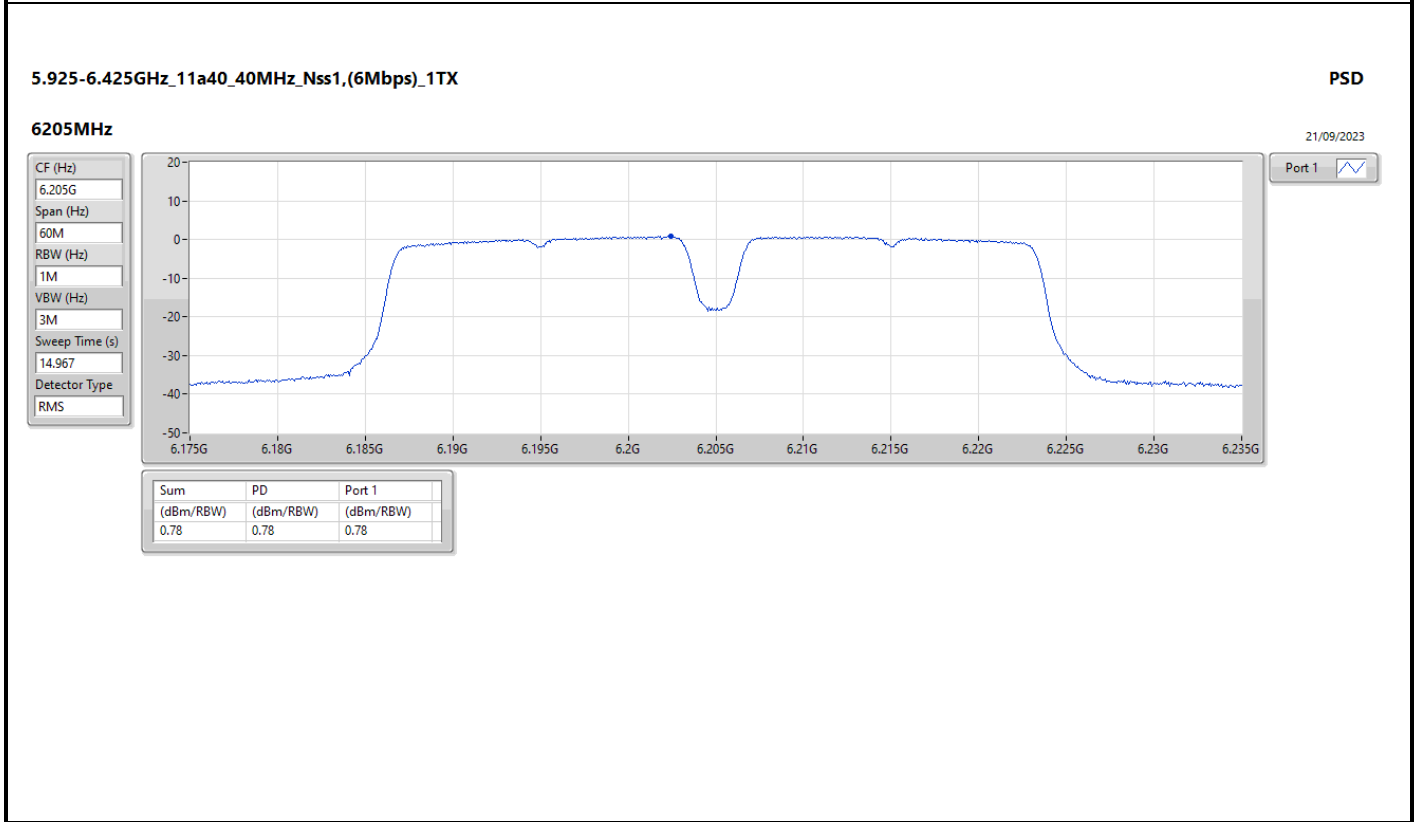

DG = Directional Gain; RBW = 500kHz for 5.725-5.85GHz band / 1MHz for other band;
 PD = trace bin-by-bin of each transmits port summing can be performed maximum power density; Port X = Port X Power Density;