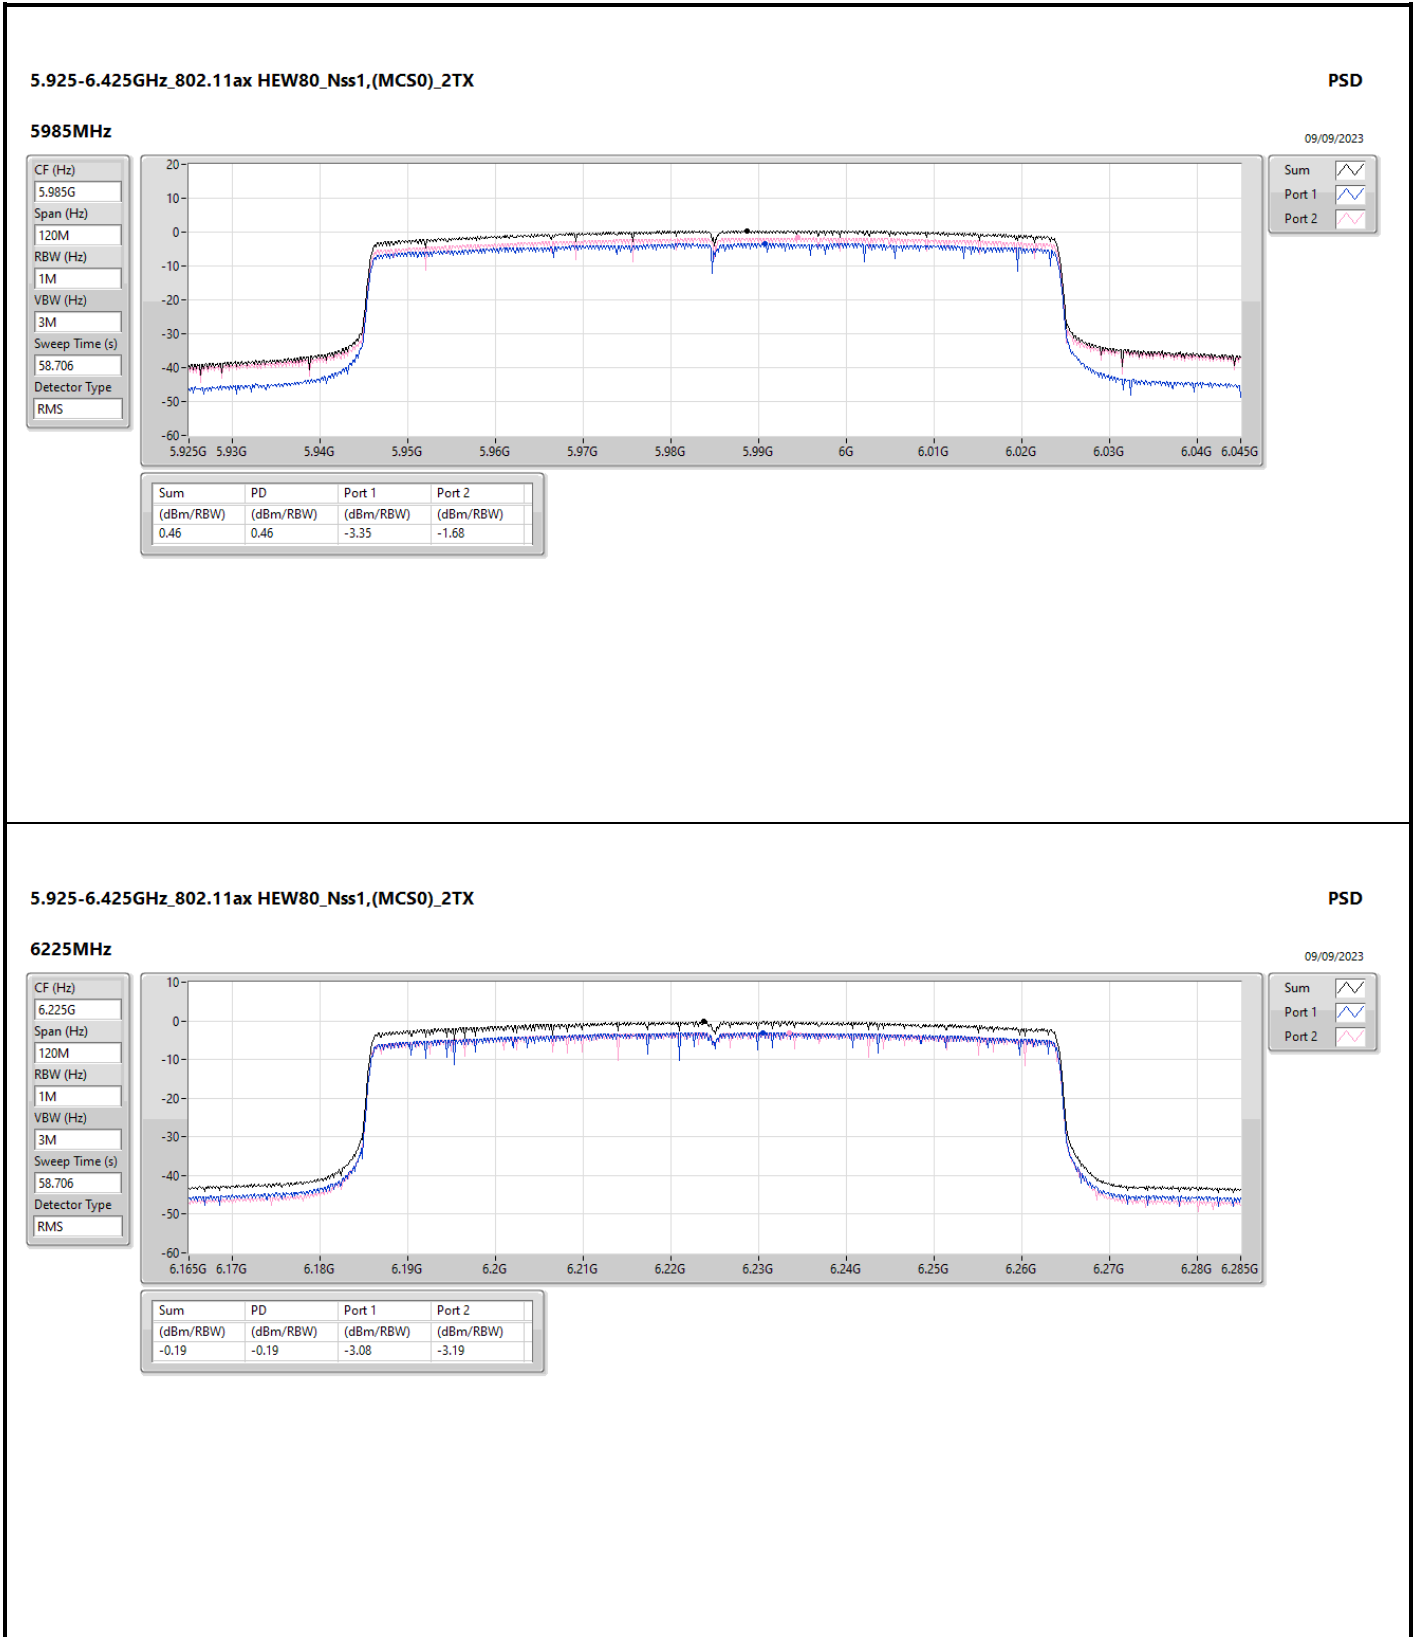

DG = Directional Gain; RBW = 500kHz for 5.725-5.85GHz band / 1MHz for other band;
 PD = trace bin-by-bin of each transmits port summing can be performed maximum power density; Port X = Port X Power Density;