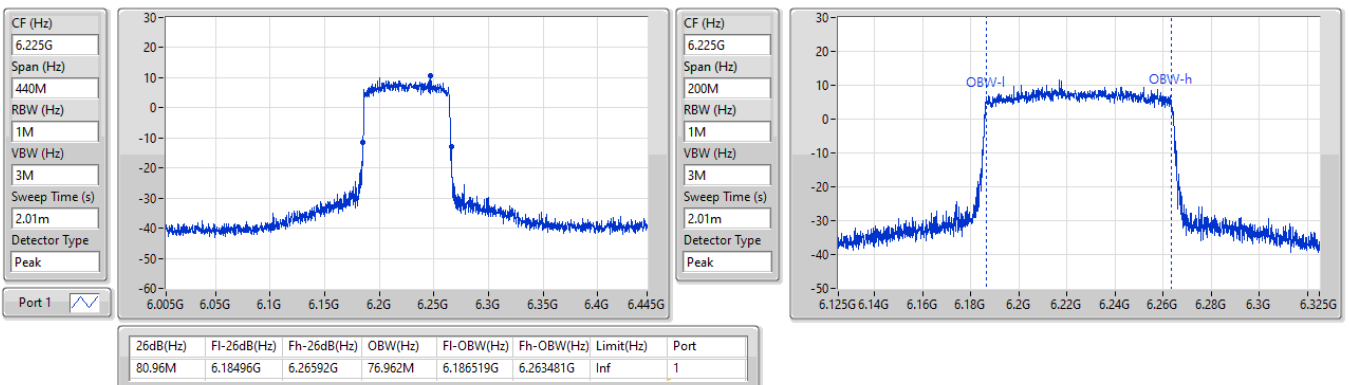

5.925-6.425GHz_802.11ax HEW80_Nss1,(MCS0)_1TX

EBW

5985MHz

12/10/2023

5.925-6.425GHz_802.11ax HEW80_Nss1,(MCS0)_1TX

EBW

6225MHz

12/10/2023

Summary

Mode	Max-N dB (Hz)	Max-OBW (Hz)	ITU-Code	Min-N dB (Hz)	Min-OBW (Hz)
5.925-6.425GHz	-	-	-	-	-
11a20_20MHz_Nss1,(6Mbps)_2TX	19.745M	16.567M	16M6D1D	18.975M	16.492M
11a40_40MHz_Nss1,(6Mbps)_2TX	42.68M	36.182M	36M2D1D	38.39M	36.032M
11a80_80MHz_Nss1,(6Mbps)_2TX	81.4M	75.762M	75M8D1D	80.52M	75.562M
11a160_160MHz_Nss1,(6Mbps)_2TX	168.96M	154.323M	154MD1D	163.68M	153.923M
802.11ax HEW20_Nss1,(MCS0)_2TX	21.89M	19.09M	19M1D1D	20.955M	19.015M
802.11ax HEW40_Nss1,(MCS0)_2TX	40.26M	37.681M	37M7D1D	39.38M	37.531M
802.11ax HEW80_Nss1,(MCS0)_2TX	82.5M	77.261M	77M3D1D	80.52M	77.061M
802.11ax HEW160_Nss1,(MCS0)_2TX	164.12M	155.122M	155MD1D	161.48M	154.723M
6.525-6.875GHz	-	-	-	-	-
11a20_20MHz_Nss1,(6Mbps)_2TX	19.91M	16.567M	16M6D1D	19.14M	16.517M
11a40_40MHz_Nss1,(6Mbps)_2TX	48.95M	36.232M	36M2D1D	38.5M	36.082M
11a80_80MHz_Nss1,(6Mbps)_2TX	82.28M	75.762M	75M8D1D	80.52M	75.662M
11a160_160MHz_Nss1,(6Mbps)_2TX	165.88M	154.323M	154MD1D	164.56M	154.123M
802.11ax HEW20_Nss1,(MCS0)_2TX	21.56M	19.115M	19M1D1D	21.01M	19.04M
802.11ax HEW40_Nss1,(MCS0)_2TX	40.37M	37.731M	37M7D1D	39.71M	37.581M
802.11ax HEW80_Nss1,(MCS0)_2TX	82.72M	77.261M	77M3D1D	80.96M	77.061M
802.11ax HEW160_Nss1,(MCS0)_2TX	164.12M	154.523M	155MD1D	163.68M	154.523M