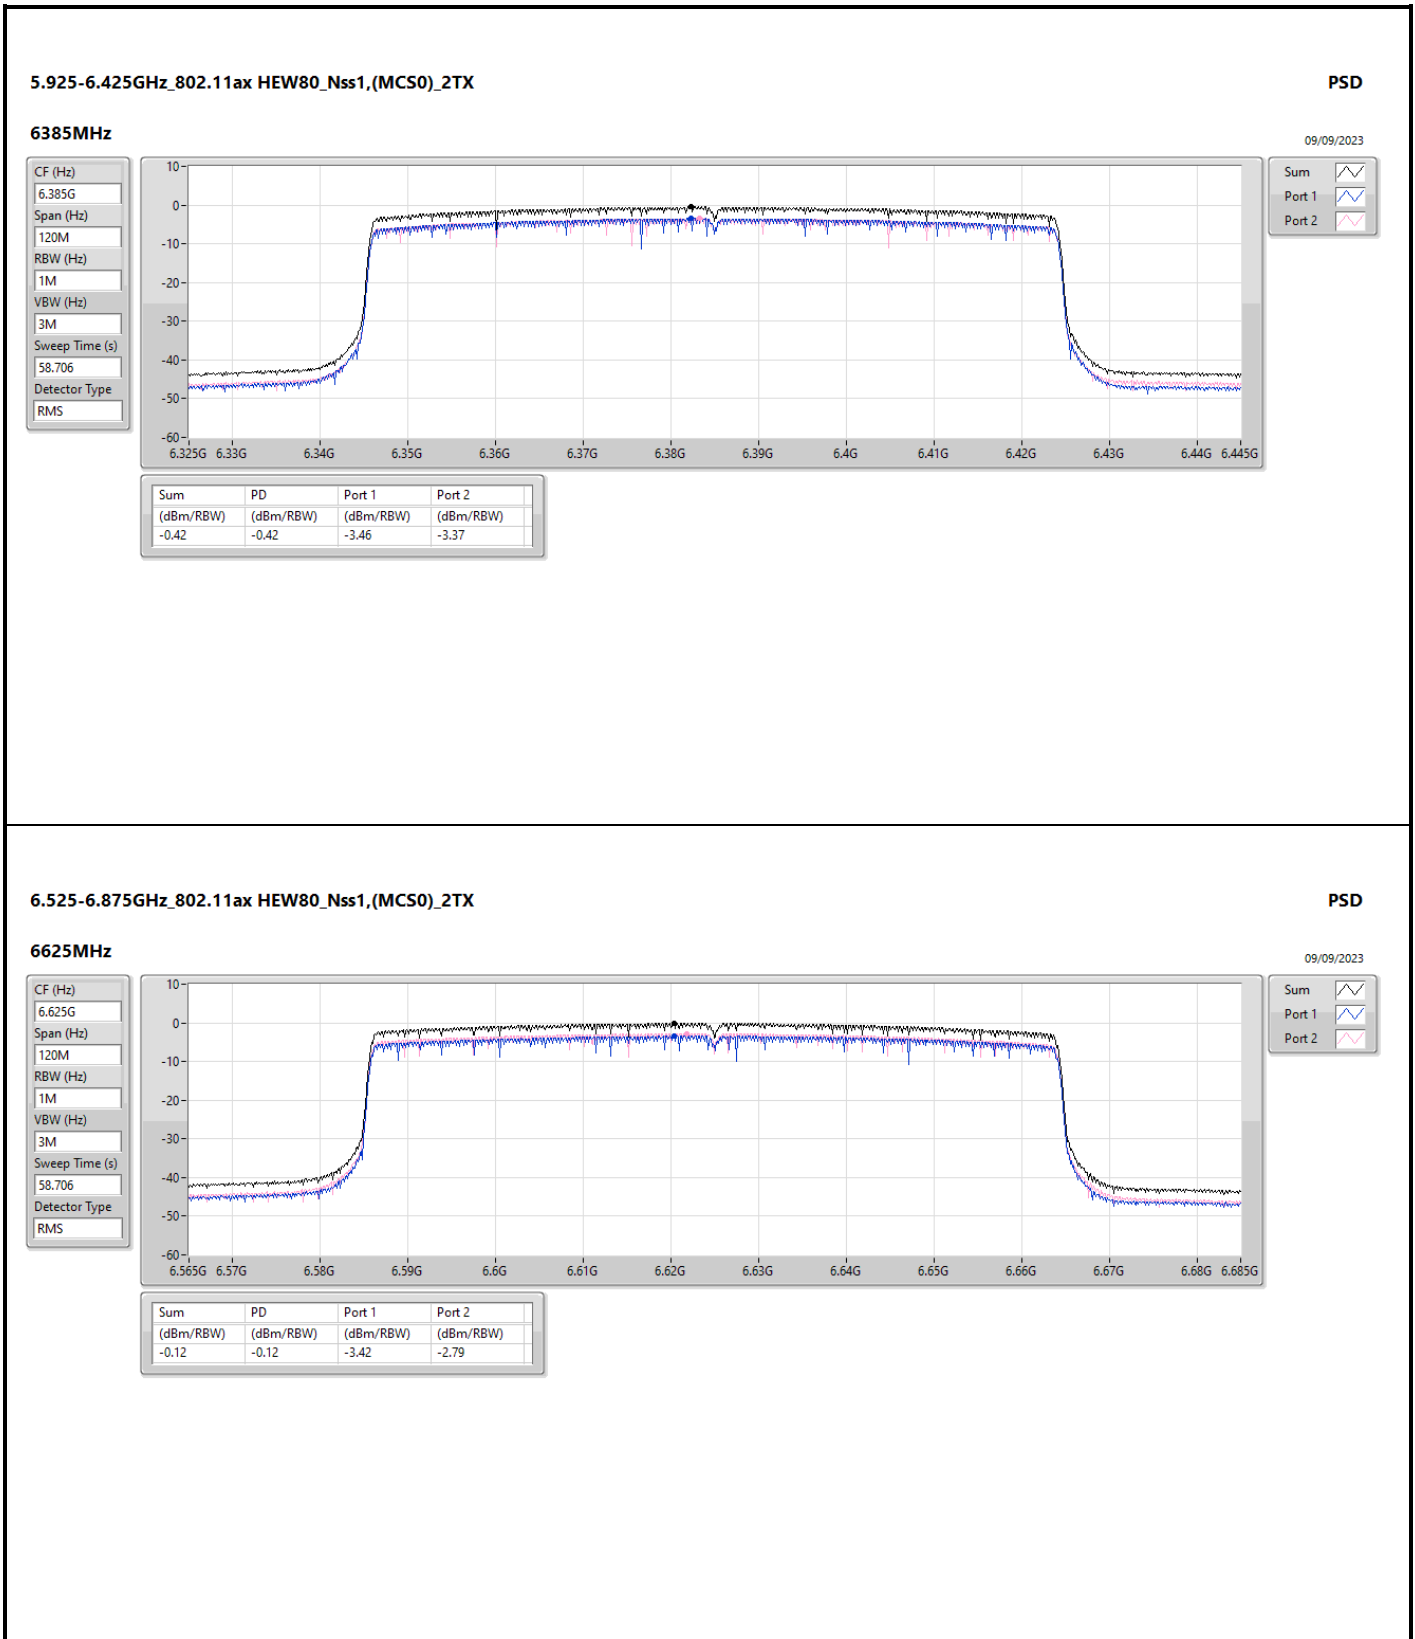

DG = Directional Gain; RBW = 500kHz for 5.725-5.85GHz band / 1MHz for other band;
 PD = trace bin-by-bin of each transmits port summing can be performed maximum power density; Port X = Port X Power Density;