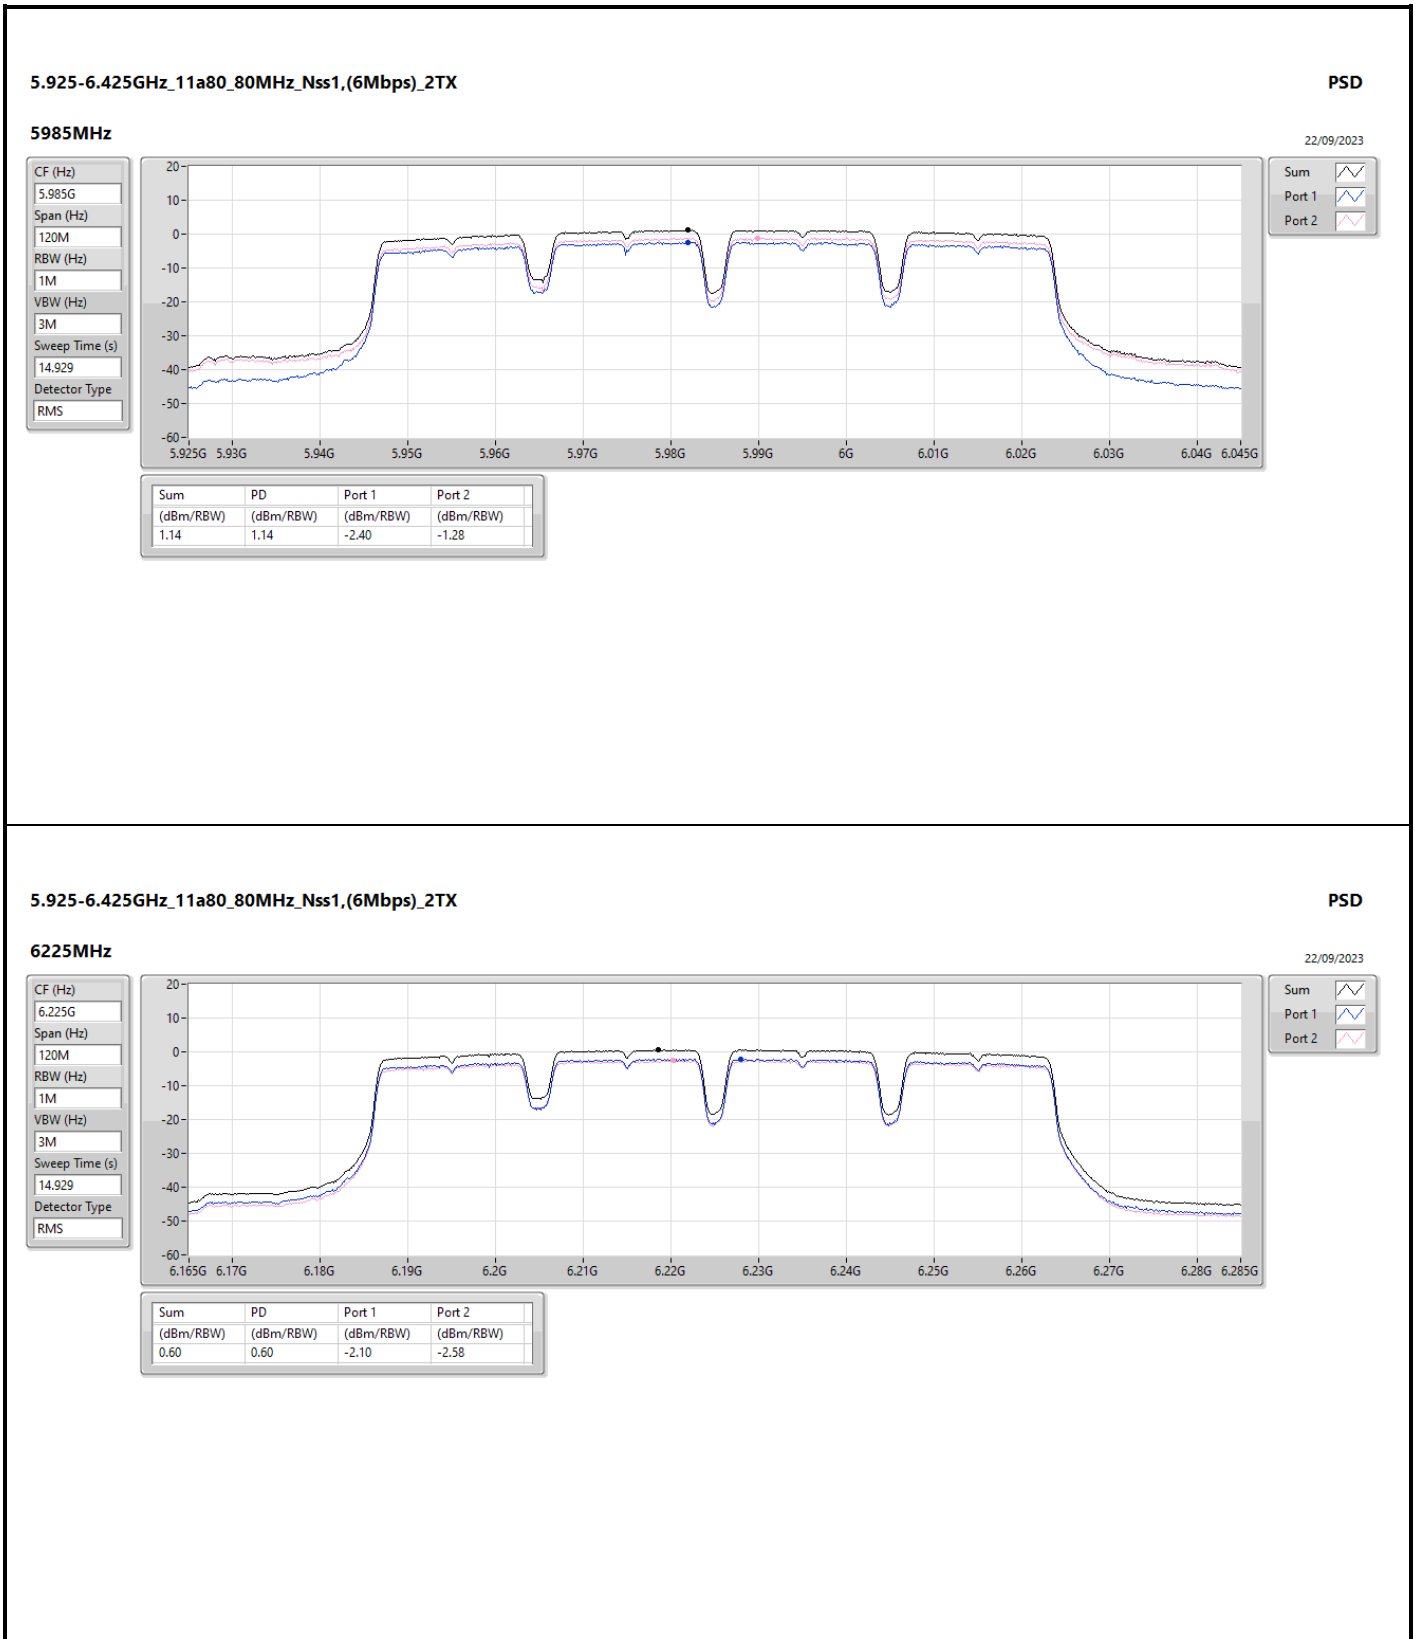

DG = Directional Gain; RBW = 500kHz for 5.725-5.85GHz band / 1MHz for other band;
 PD = trace bin-by-bin of each transmits port summing can be performed maximum power density; Port X = Port X Power Density;