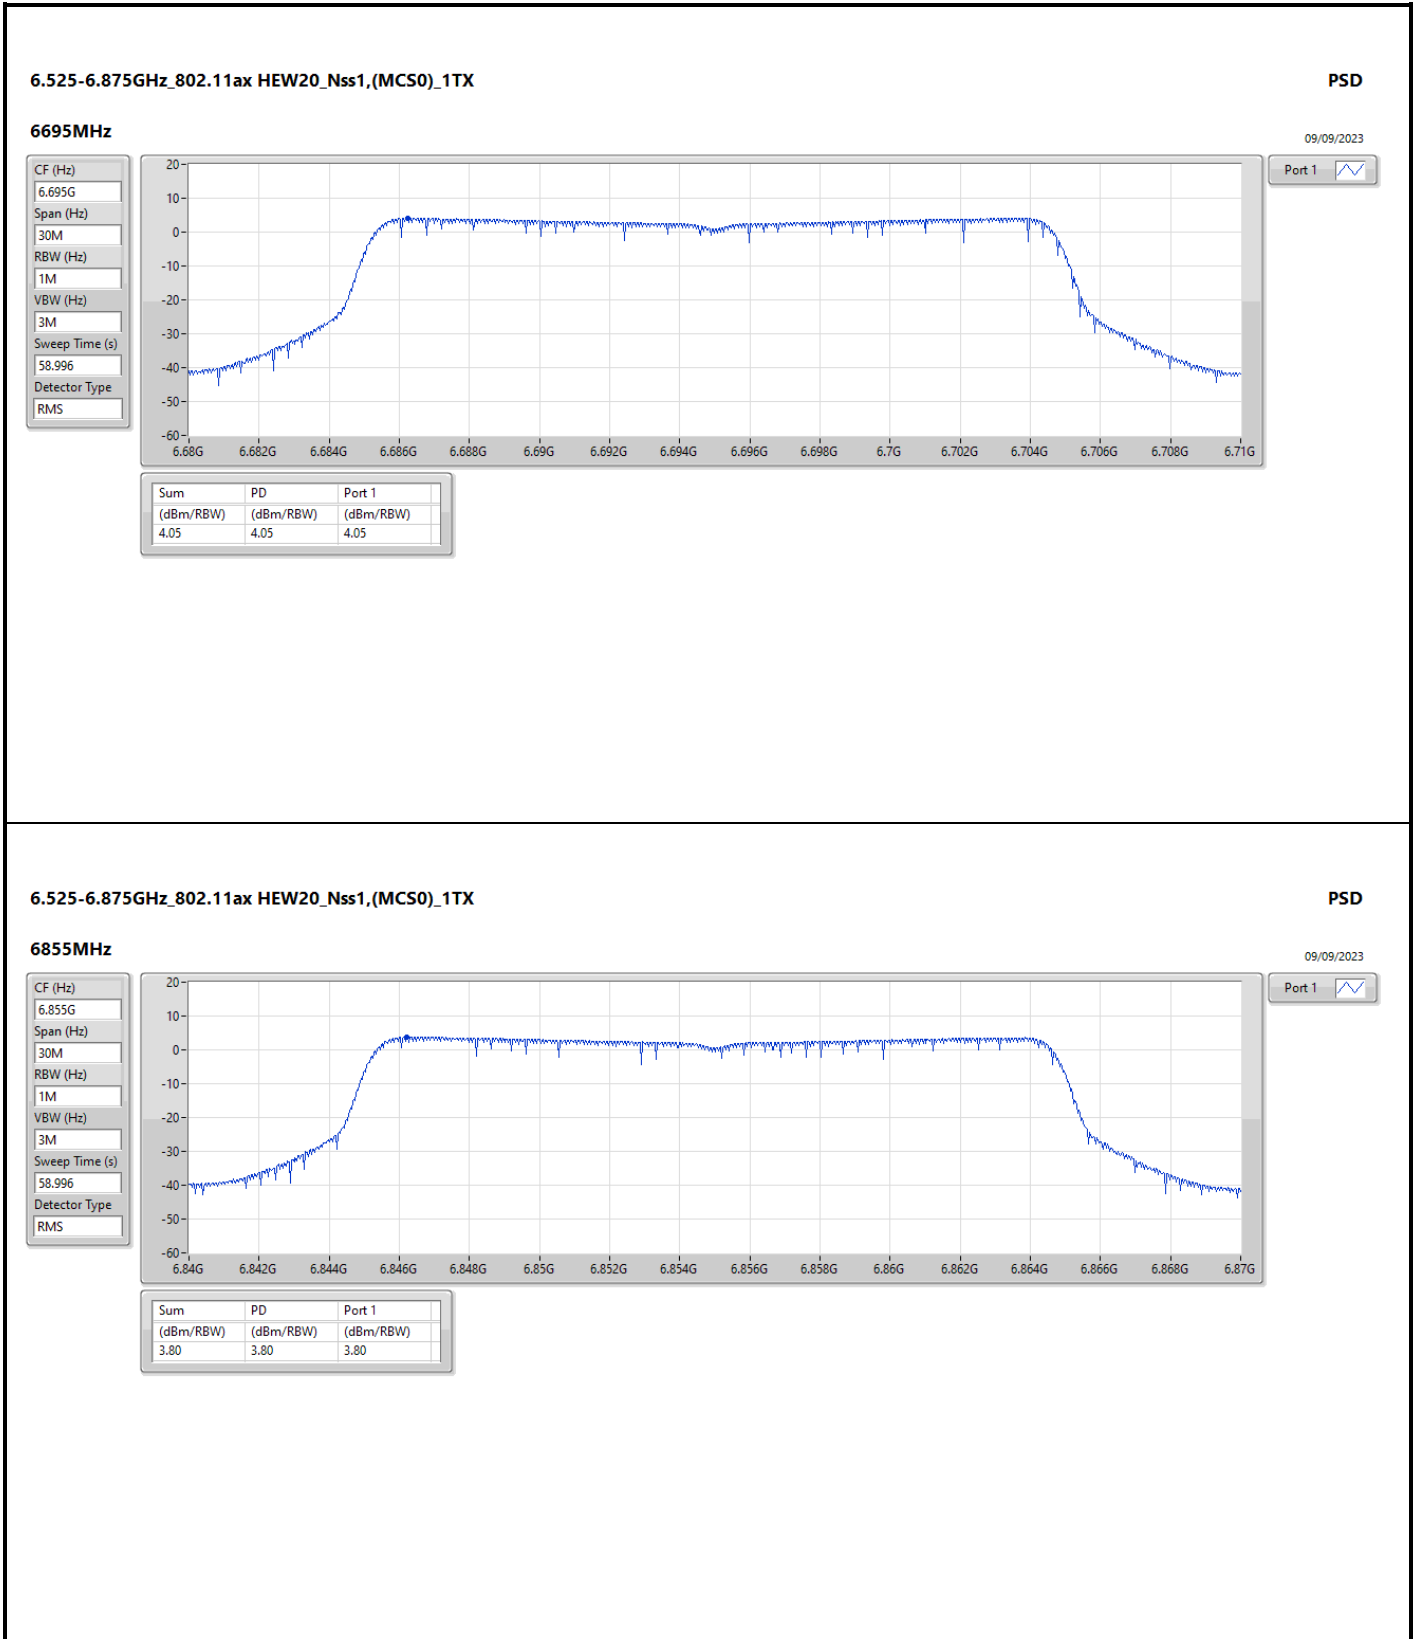

DG = Directional Gain; RBW = 500kHz for 5.725-5.85GHz band / 1MHz for other band;
 PD = trace bin-by-bin of each transmits port summing can be performed maximum power density; Port X = Port X Power Density;