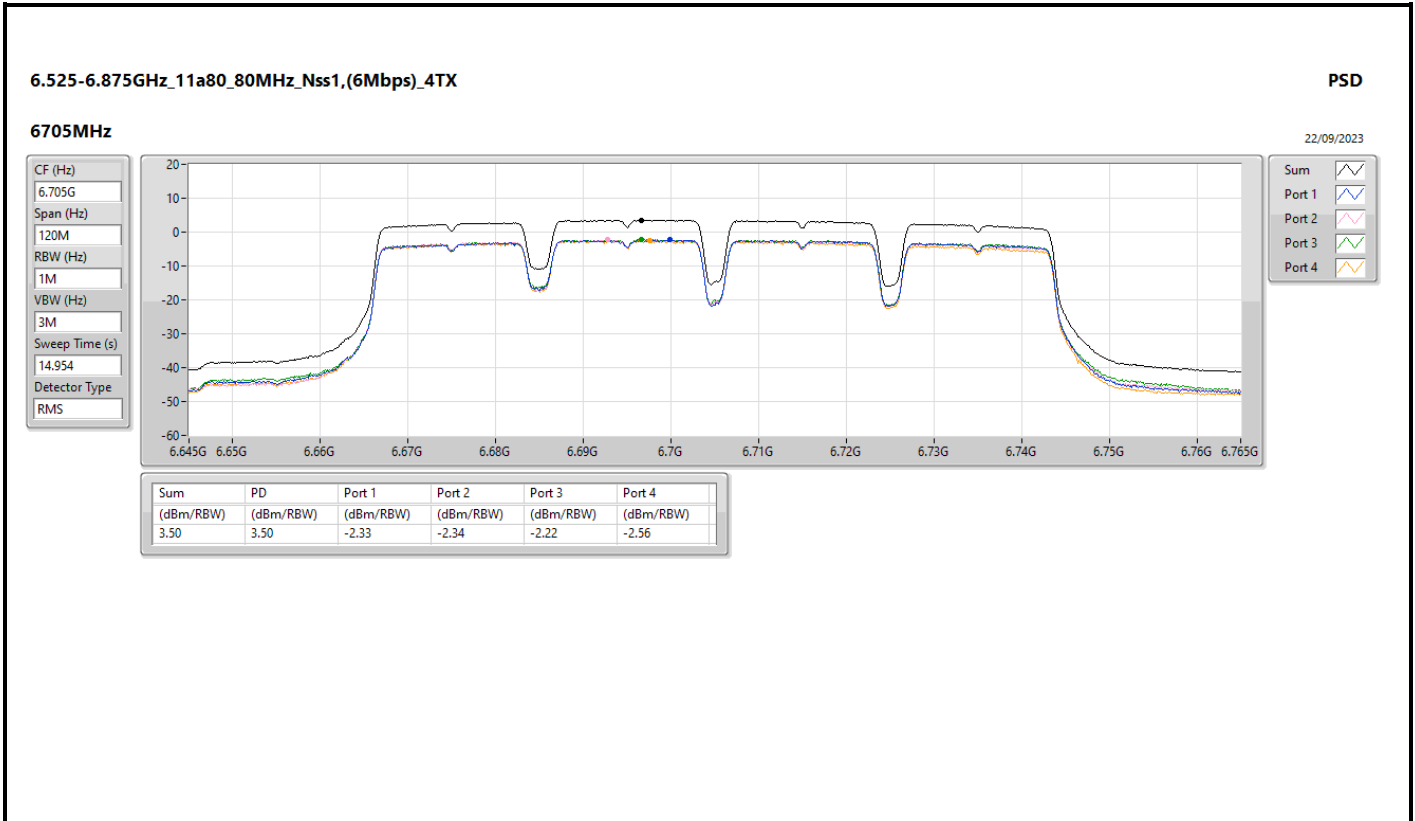

DG = Directional Gain; RBW = 500kHz for 5.725-5.85GHz band / 1MHz for other band;
 PD = trace bin-by-bin of each transmits port summing can be performed maximum power density; Port X = Port X Power Density;