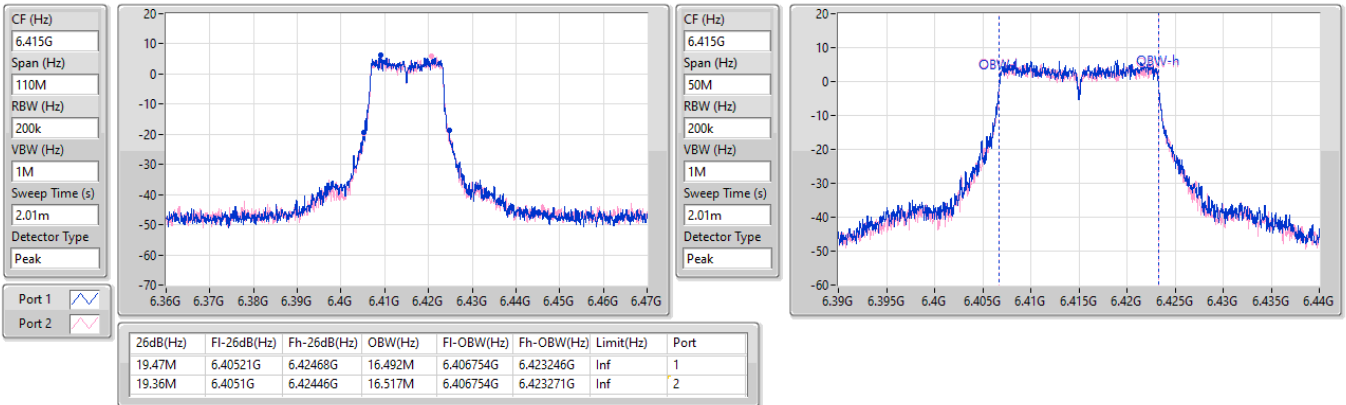

Port X-N dB = Port X 6dB down bandwidth for 5.725-5.85GHz band / 26dB down bandwidth for other band
 Port X-OBW = Port X 99% occupied bandwidth

5.925-6.425GHz_11a20_20MHz_Nss1,(6Mbps)_2TX

EBW

5955MHz

12/10/2023

EBW

6195MHz

12/10/2023

26dB(Hz)	Fl-26dB(Hz)	Fh-26dB(Hz)	OBW(Hz)	Fl-OBW(Hz)	Fh-OBW(Hz)	Limit(Hz)	Port
19.25M	6.185485G	6.204735G	16.517M	6.186779G	6.203296G	Inf	1
19.635M	6.185045G	6.20468G	16.517M	6.186754G	6.203271G	Inf	2

5.925-6.425GHz_11a20_20MHz_Nss1,(6Mbps)_2TX

EBW

6415MHz

12/10/2023

6.525-6.875GHz_11a20_20MHz_Nss1,(6Mbps)_2TX

EBW

6535MHz

12/10/2023