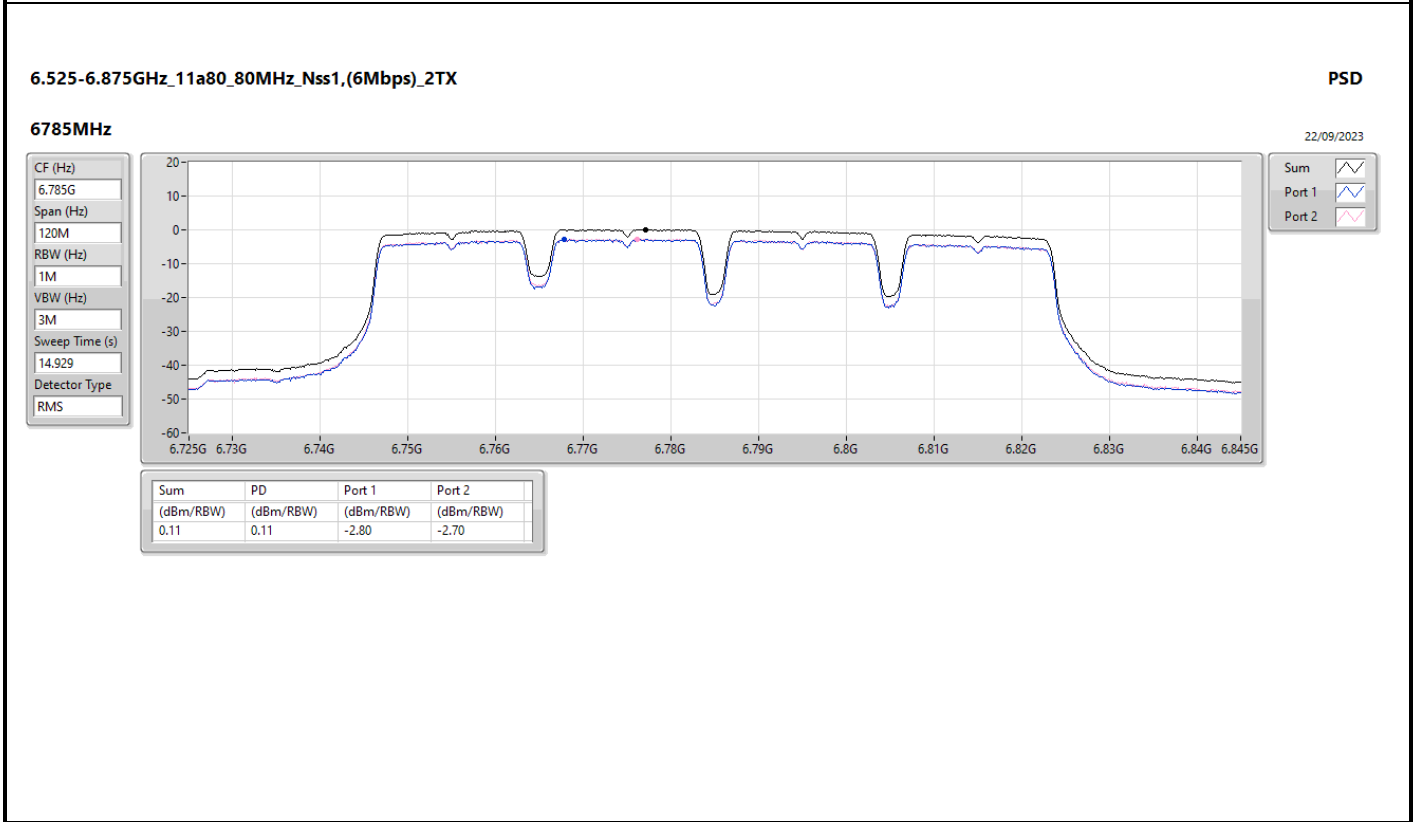

DG = Directional Gain; RBW = 500kHz for 5.725-5.85GHz band / 1MHz for other band;
 PD = trace bin-by-bin of each transmits port summing can be performed maximum power density; Port X = Port X Power Density;