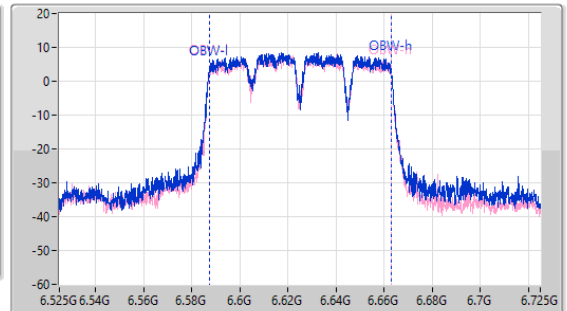

6.525-6.875GHz_11a80_80MHz_Nss1,(6Mbps)_2TX

EBW

6625MHz

12/10/2023

CF (Hz)
6.625G

Span (Hz)
440M

RBW (Hz)
1M

VBW (Hz)
3M

Sweep Time (s)
2.01m

Detector Type
Peak

CF (Hz)
6.625G

Span (Hz)
200M

RBW (Hz)
1M

VBW (Hz)
3M

Sweep Time (s)
2.01m

Detector Type
Peak