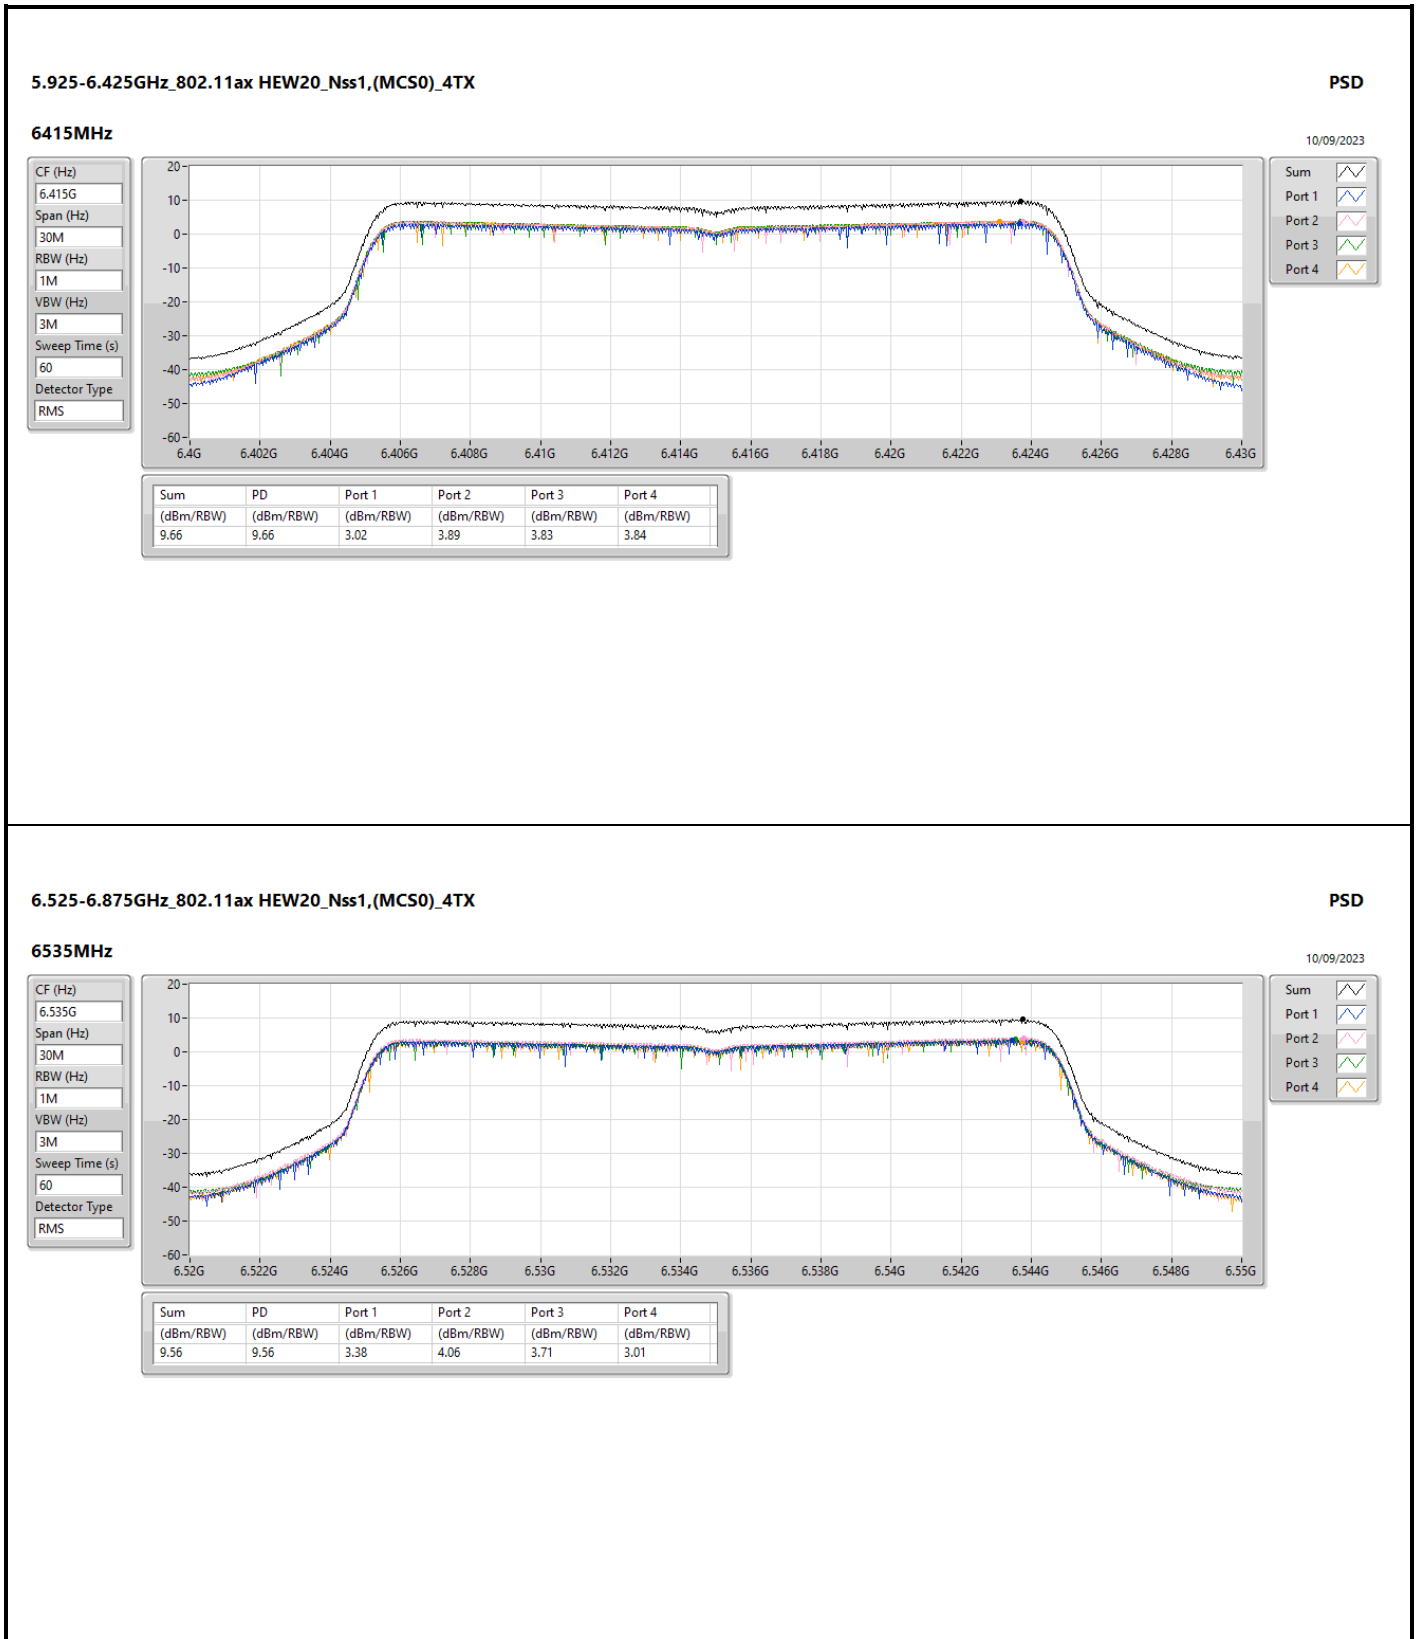

DG = Directional Gain; RBW = 500kHz for 5.725-5.85GHz band / 1MHz for other band;
 PD = trace bin-by-bin of each transmits port summing can be performed maximum power density; Port X = Port X Power Density;