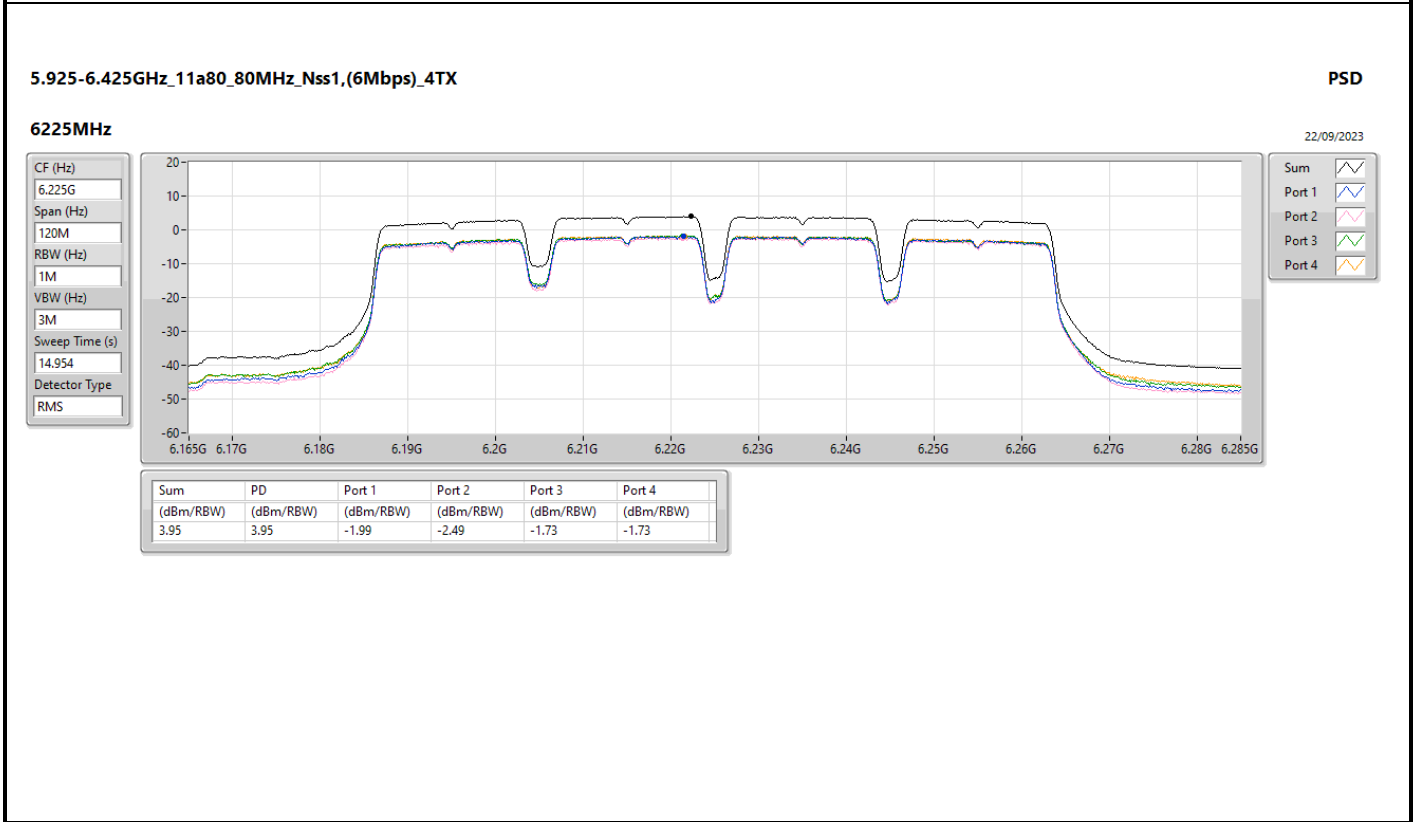

DG = Directional Gain; RBW = 500kHz for 5.725-5.85GHz band / 1MHz for other band;
 PD = trace bin-by-bin of each transmits port summing can be performed maximum power density; Port X = Port X Power Density;