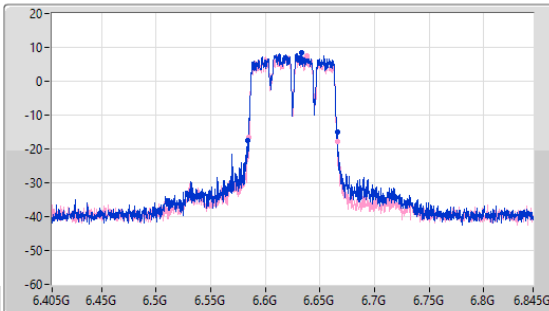

6.525-6.875GHz_11a80_80MHz_Nss1,(6Mbps)_2TX

EBW

6625MHz

12/10/2023

CF (Hz)
6.625G

Span (Hz)
440M

RBW (Hz)
1M

VBW (Hz)
3M

Sweep Time (s)
2.01m

Detector Type
Peak

CF (Hz)
6.625G

Span (Hz)
200M

RBW (Hz)
1M

VBW (Hz)
3M

Sweep Time (s)
2.01m

Detector Type
Peak