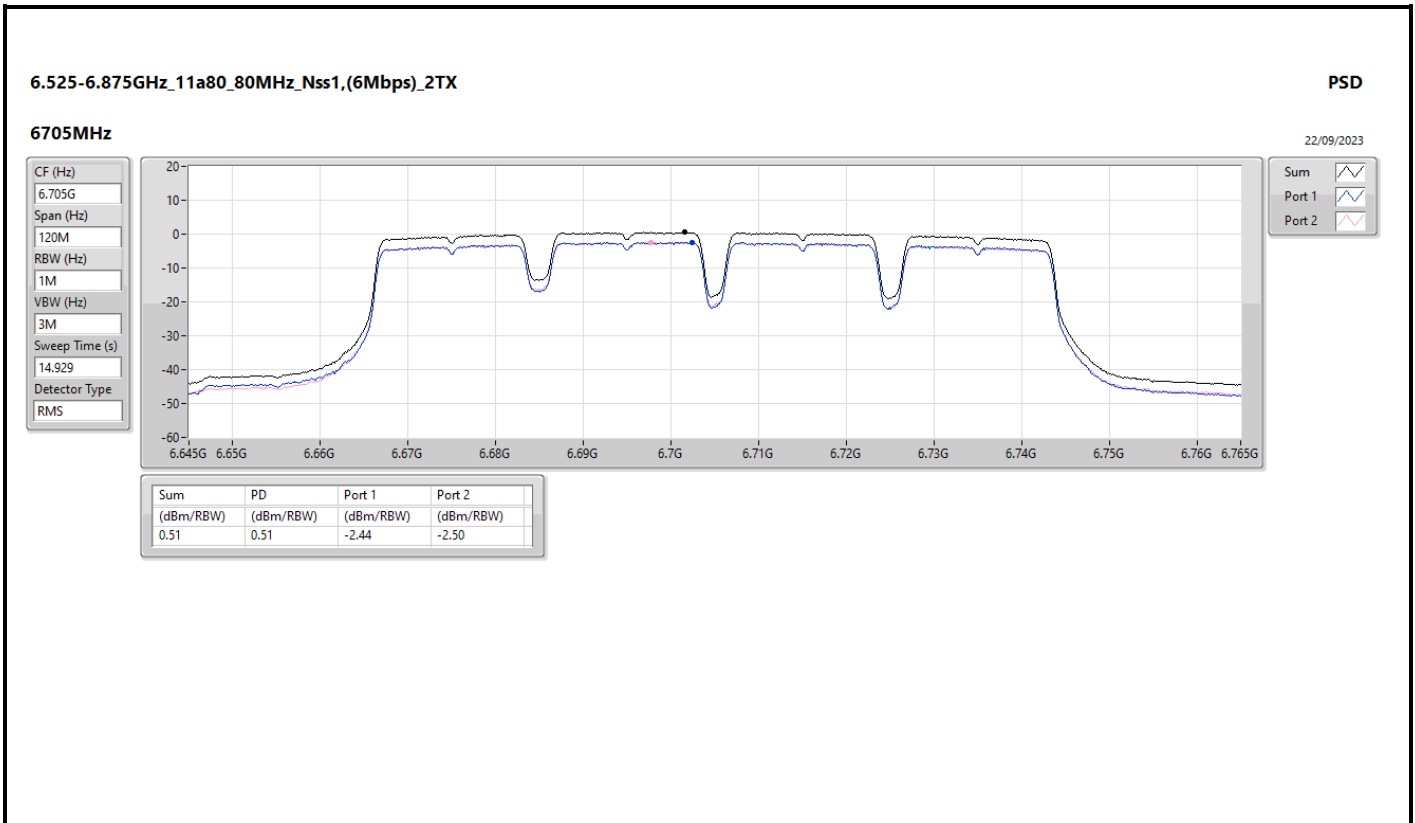

DG = Directional Gain; RBW = 500kHz for 5.725-5.85GHz band / 1MHz for other band;
 PD = trace bin-by-bin of each transmits port summing can be performed maximum power density; Port X = Port X Power Density;