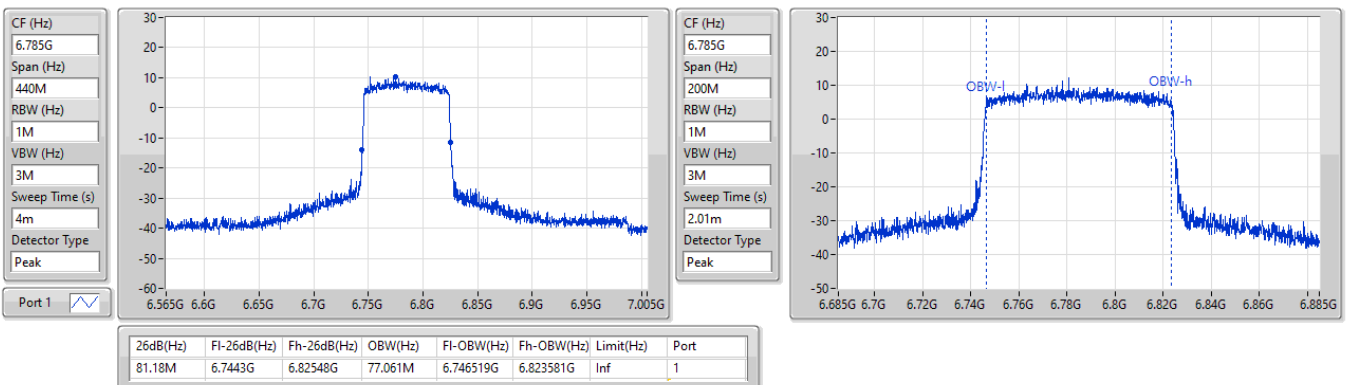

6.525-6.875GHz_802.11ax HEW80_Nss1,(MCS0)_1TX

EBW

6705MHz

12/10/2023

6.525-6.875GHz_802.11ax HEW80_Nss1,(MCS0)_1TX

EBW

6785MHz

12/10/2023

Summary

Mode	Max-N dB (Hz)	Max-OBW (Hz)	ITU-Code	Min-N dB (Hz)	Min-OBW (Hz)
5.925-6.425GHz	-	-	-	-	-
11a20_20MHz_Nss1,(6Mbps)_2TX	19.745M	16.567M	16M6D1D	18.975M	16.492M
11a40_40MHz_Nss1,(6Mbps)_2TX	42.68M	36.182M	36M2D1D	38.39M	36.032M
11a80_80MHz_Nss1,(6Mbps)_2TX	81.4M	75.762M	75M8D1D	80.52M	75.562M
11a160_160MHz_Nss1,(6Mbps)_2TX	168.96M	154.323M	154MD1D	163.68M	153.923M
802.11ax HEW20_Nss1,(MCS0)_2TX	21.89M	19.09M	19M1D1D	20.955M	19.015M
802.11ax HEW40_Nss1,(MCS0)_2TX	40.26M	37.681M	37M7D1D	39.38M	37.531M
802.11ax HEW80_Nss1,(MCS0)_2TX	82.5M	77.261M	77M3D1D	80.52M	77.061M
802.11ax HEW160_Nss1,(MCS0)_2TX	164.12M	155.122M	155MD1D	161.48M	154.723M
6.525-6.875GHz	-	-	-	-	-
11a20_20MHz_Nss1,(6Mbps)_2TX	19.91M	16.567M	16M6D1D	19.14M	16.517M
11a40_40MHz_Nss1,(6Mbps)_2TX	48.95M	36.232M	36M2D1D	38.5M	36.082M
11a80_80MHz_Nss1,(6Mbps)_2TX	82.28M	75.762M	75M8D1D	80.52M	75.662M
11a160_160MHz_Nss1,(6Mbps)_2TX	165.88M	154.323M	154MD1D	164.56M	154.123M
802.11ax HEW20_Nss1,(MCS0)_2TX	21.56M	19.115M	19M1D1D	21.01M	19.04M
802.11ax HEW40_Nss1,(MCS0)_2TX	40.37M	37.731M	37M7D1D	39.71M	37.581M
802.11ax HEW80_Nss1,(MCS0)_2TX	82.72M	77.261M	77M3D1D	80.96M	77.061M
802.11ax HEW160_Nss1,(MCS0)_2TX	164.12M	154.523M	155MD1D	163.68M	154.523M