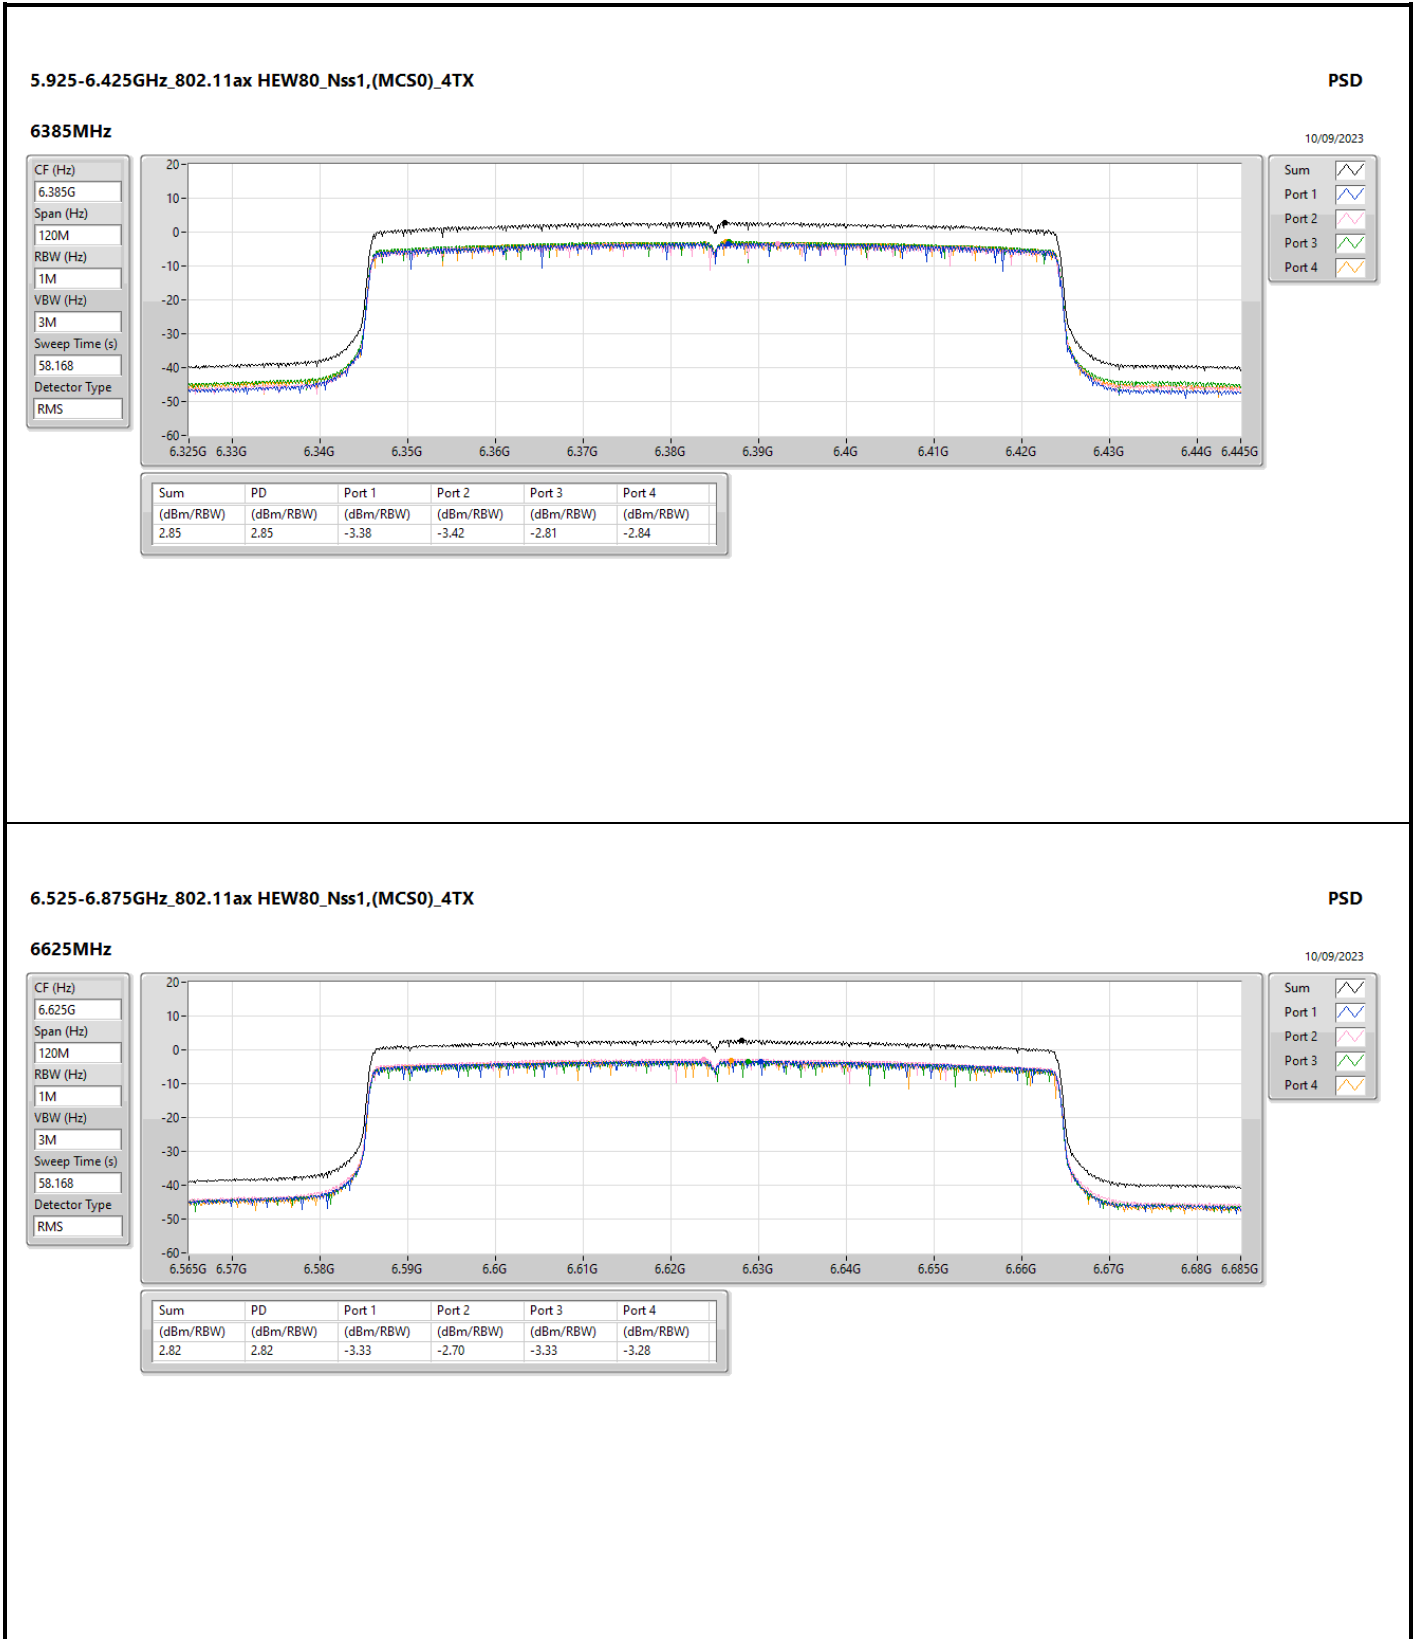

Port 2

Port 3

Port 4

Summary

Mode	PD (dBm/RBW)	EIRP PD (dBm/RBW)
5.925-6.425GHz	-	-
11a20_20MHz_Nss1,(6Mbps)_1TX	5.02	11.02
11a40_40MHz_Nss1,(6Mbps)_1TX	2.16	8.16
11a80_80MHz_Nss1,(6Mbps)_1TX	-0.87	5.13
11a160_160MHz_Nss1,(6Mbps)_1TX	-3.91	2.09
802.11ax HEW20_Nss1,(MCS0)_1TX	5.89	11.89
802.11ax HEW40_Nss1,(MCS0)_1TX	2.55	8.55
802.11ax HEW80_Nss1,(MCS0)_1TX	-0.52	5.48
802.11ax HEW160_Nss1,(MCS0)_1TX	-3.17	2.83
6.525-6.875GHz	-	-
11a20_20MHz_Nss1,(6Mbps)_1TX	4.62	10.62
11a40_40MHz_Nss1,(6Mbps)_1TX	1.74	7.74
11a80_80MHz_Nss1,(6Mbps)_1TX	-1.30	4.70
11a160_160MHz_Nss1,(6Mbps)_1TX	-4.64	1.36
802.11ax HEW20_Nss1,(MCS0)_1TX	5.33	11.33
802.11ax HEW40_Nss1,(MCS0)_1TX	2.16	8.16
802.11ax HEW80_Nss1,(MCS0)_1TX	-0.93	5.07
802.11ax HEW160_Nss1,(MCS0)_1TX	-3.55	2.45