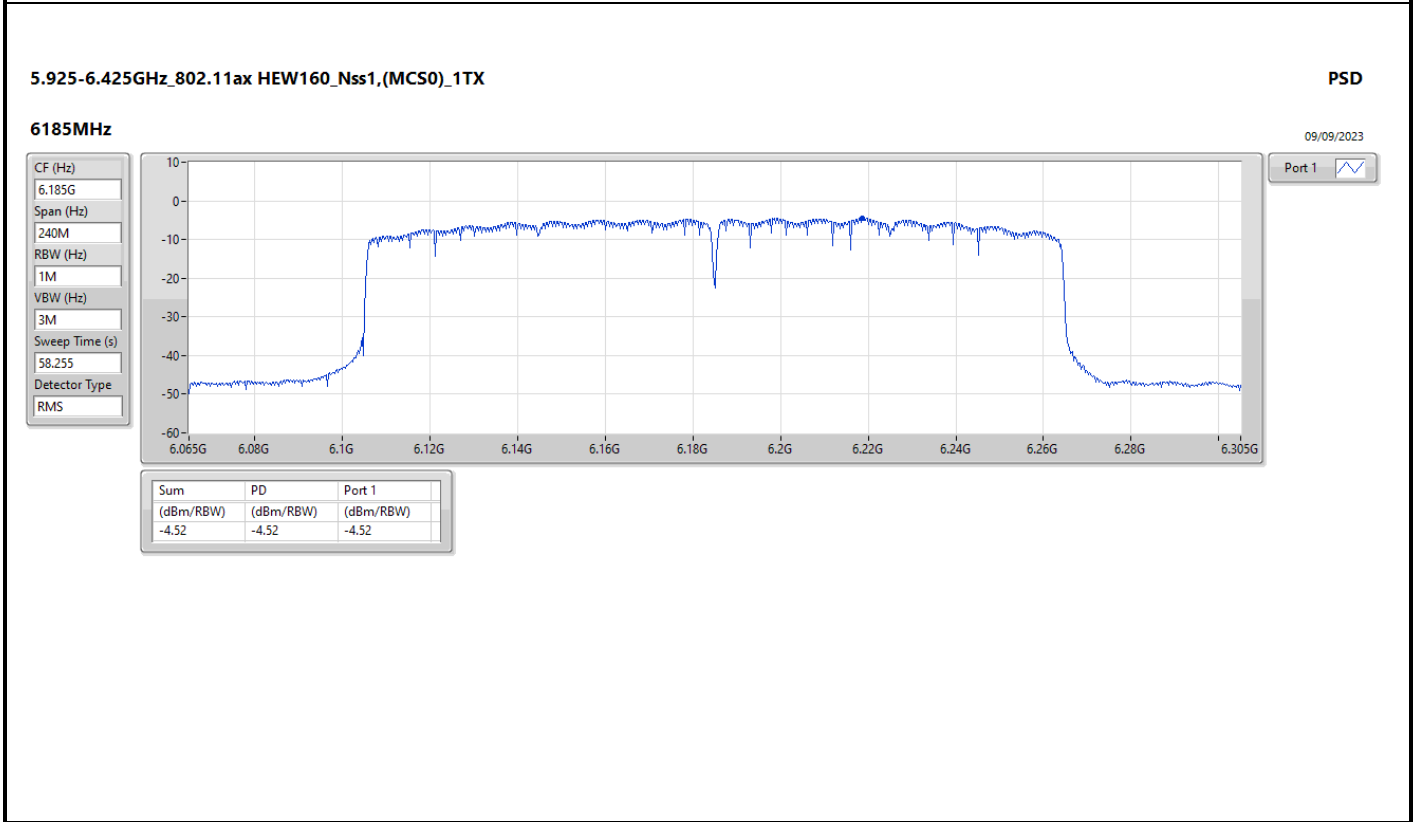

DG = Directional Gain; RBW = 500kHz for 5.725-5.85GHz band / 1MHz for other band;
 PD = trace bin-by-bin of each transmits port summing can be performed maximum power density; Port X = Port X Power Density;