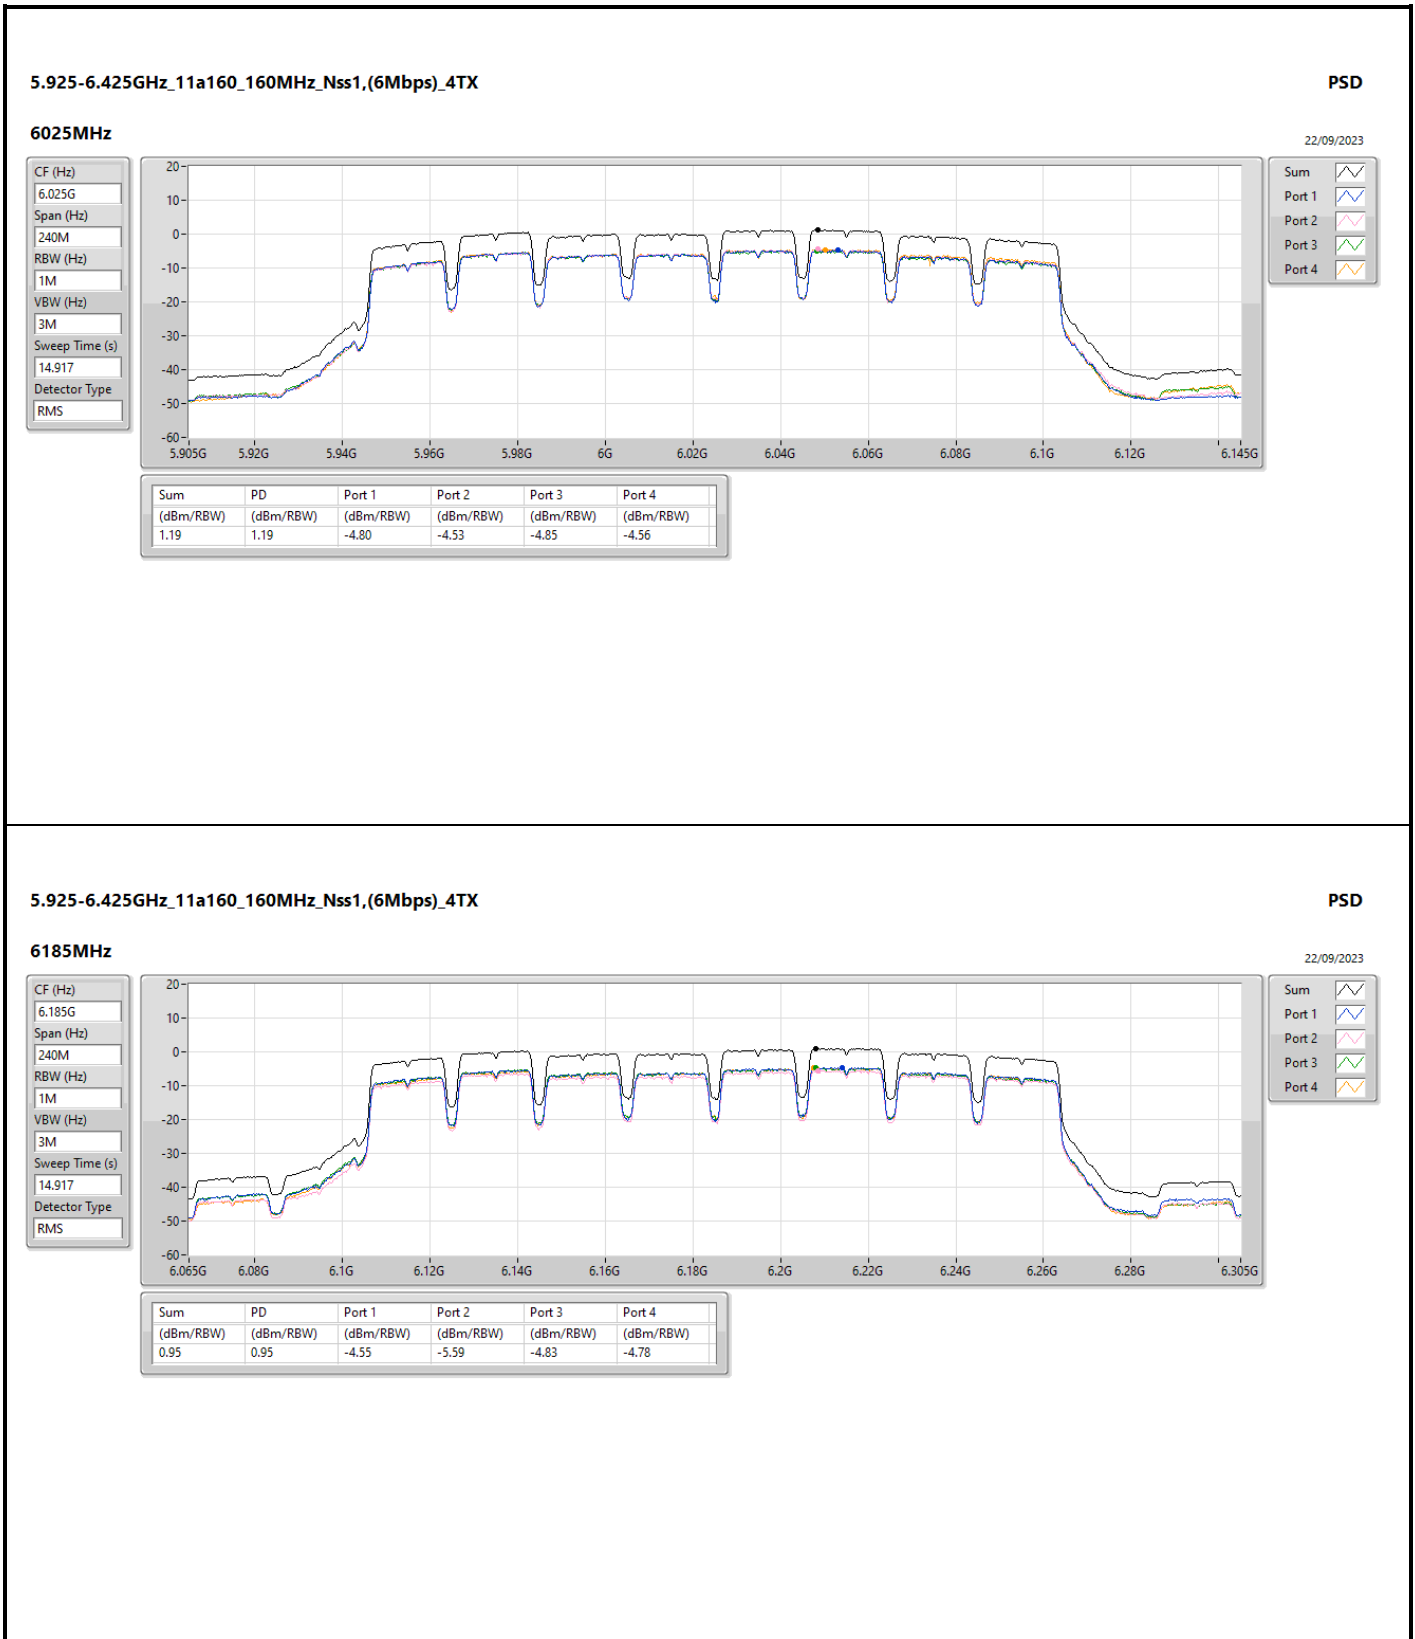

DG = Directional Gain; RBW = 500kHz for 5.725-5.85GHz band / 1MHz for other band;
 PD = trace bin-by-bin of each transmits port summing can be performed maximum power density; Port X = Port X Power Density;