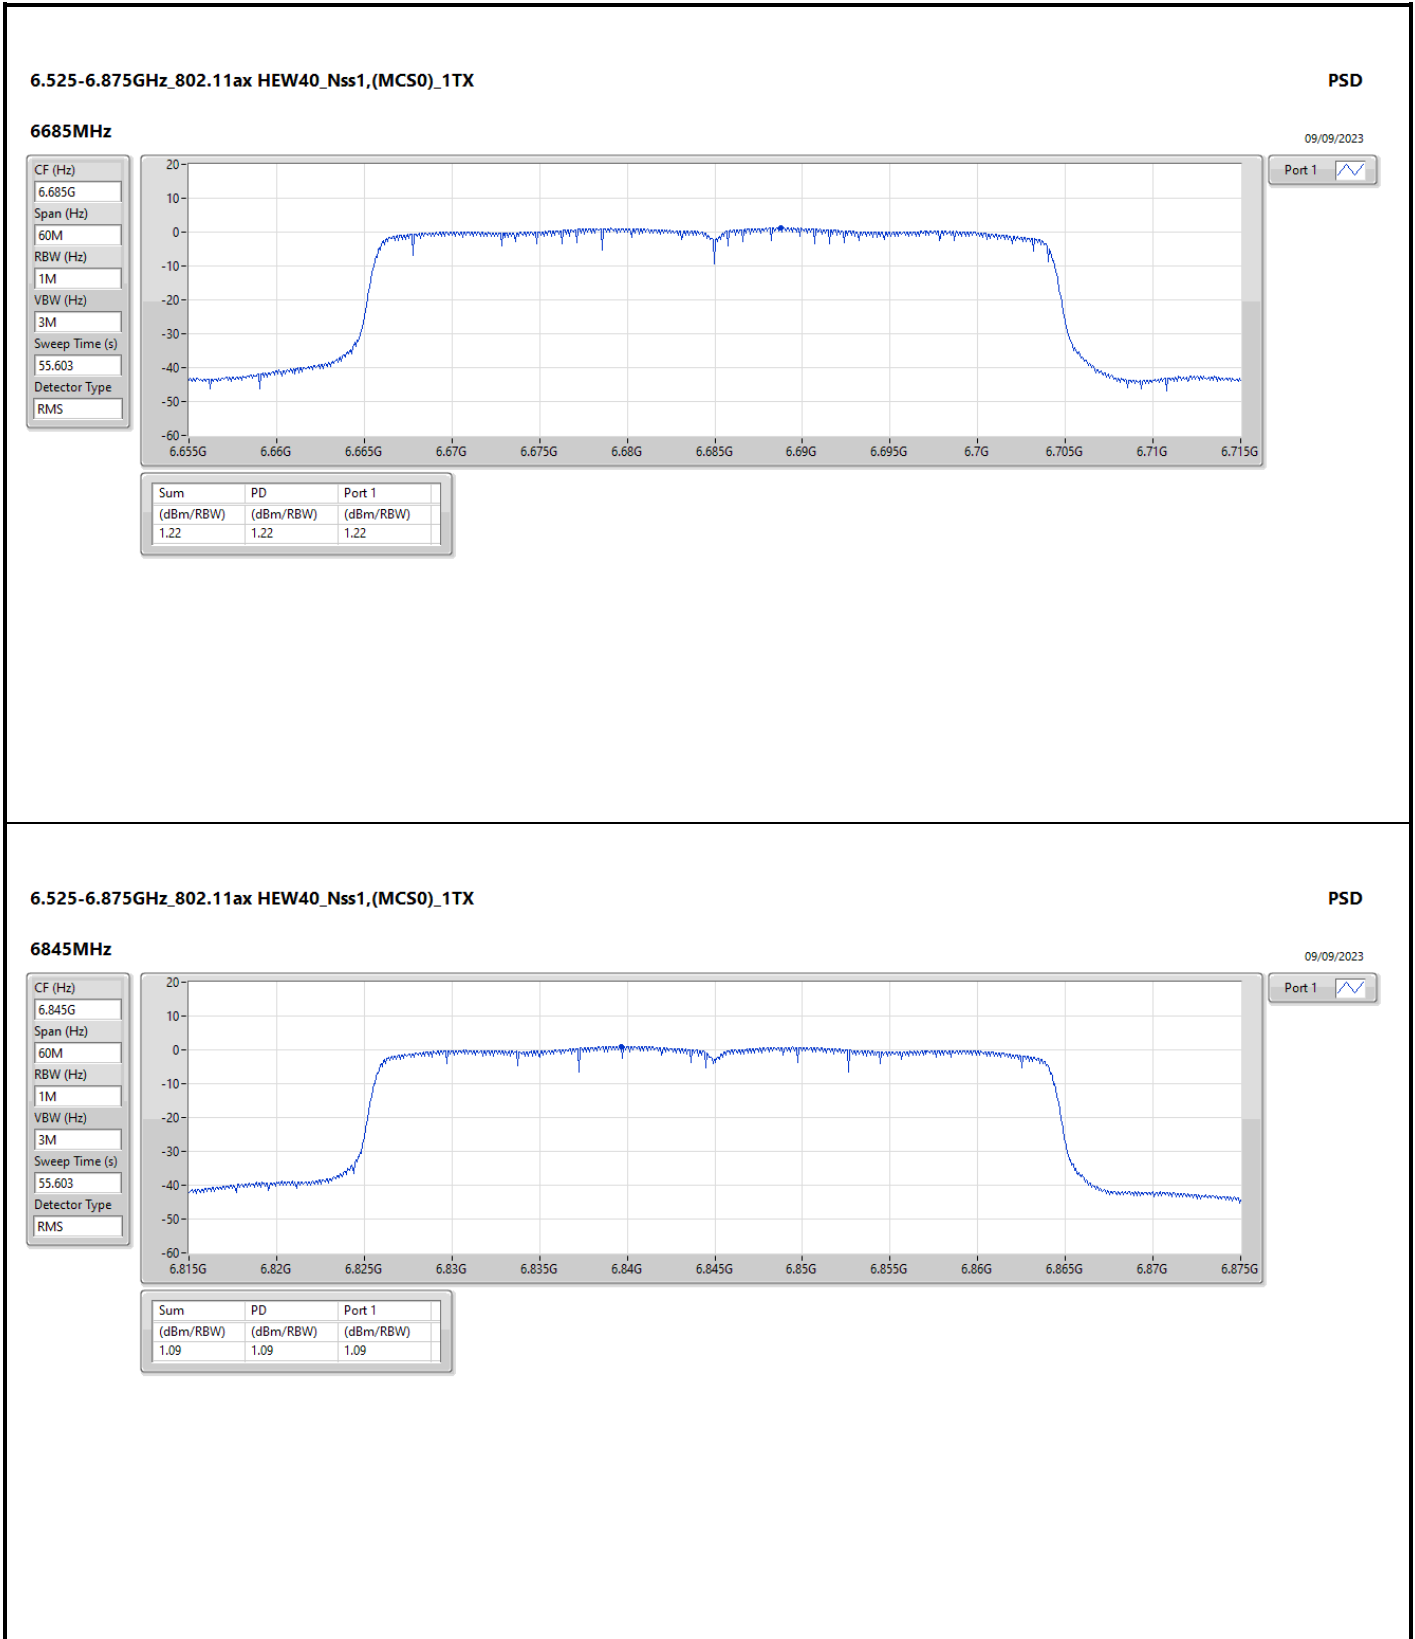

DG = Directional Gain; RBW = 500kHz for 5.725-5.85GHz band / 1MHz for other band;
 PD = trace bin-by-bin of each transmits port summing can be performed maximum power density; Port X = Port X Power Density;