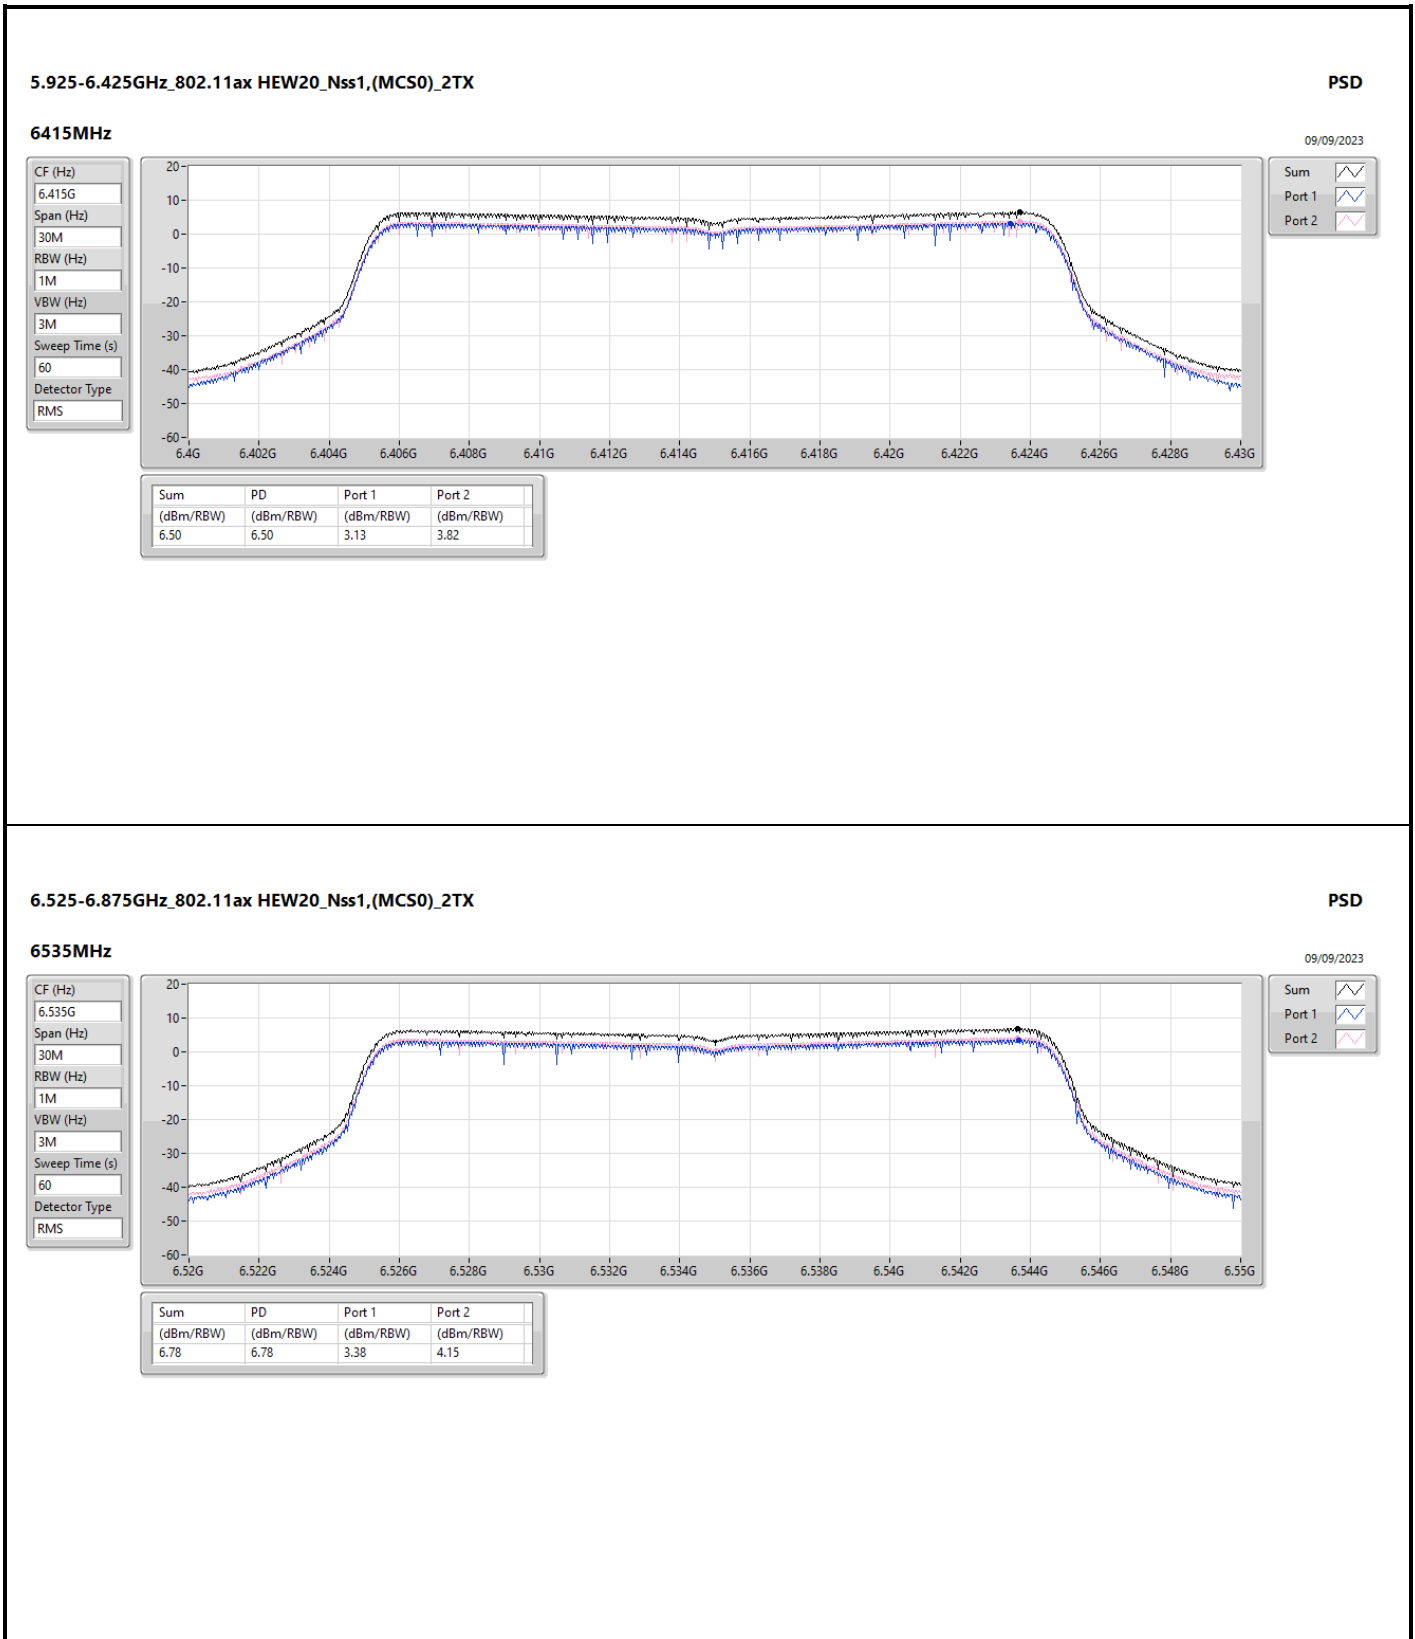

DG = Directional Gain; RBW = 500kHz for 5.725-5.85GHz band / 1MHz for other band;
 PD = trace bin-by-bin of each transmits port summing can be performed maximum power density; Port X = Port X Power Density;