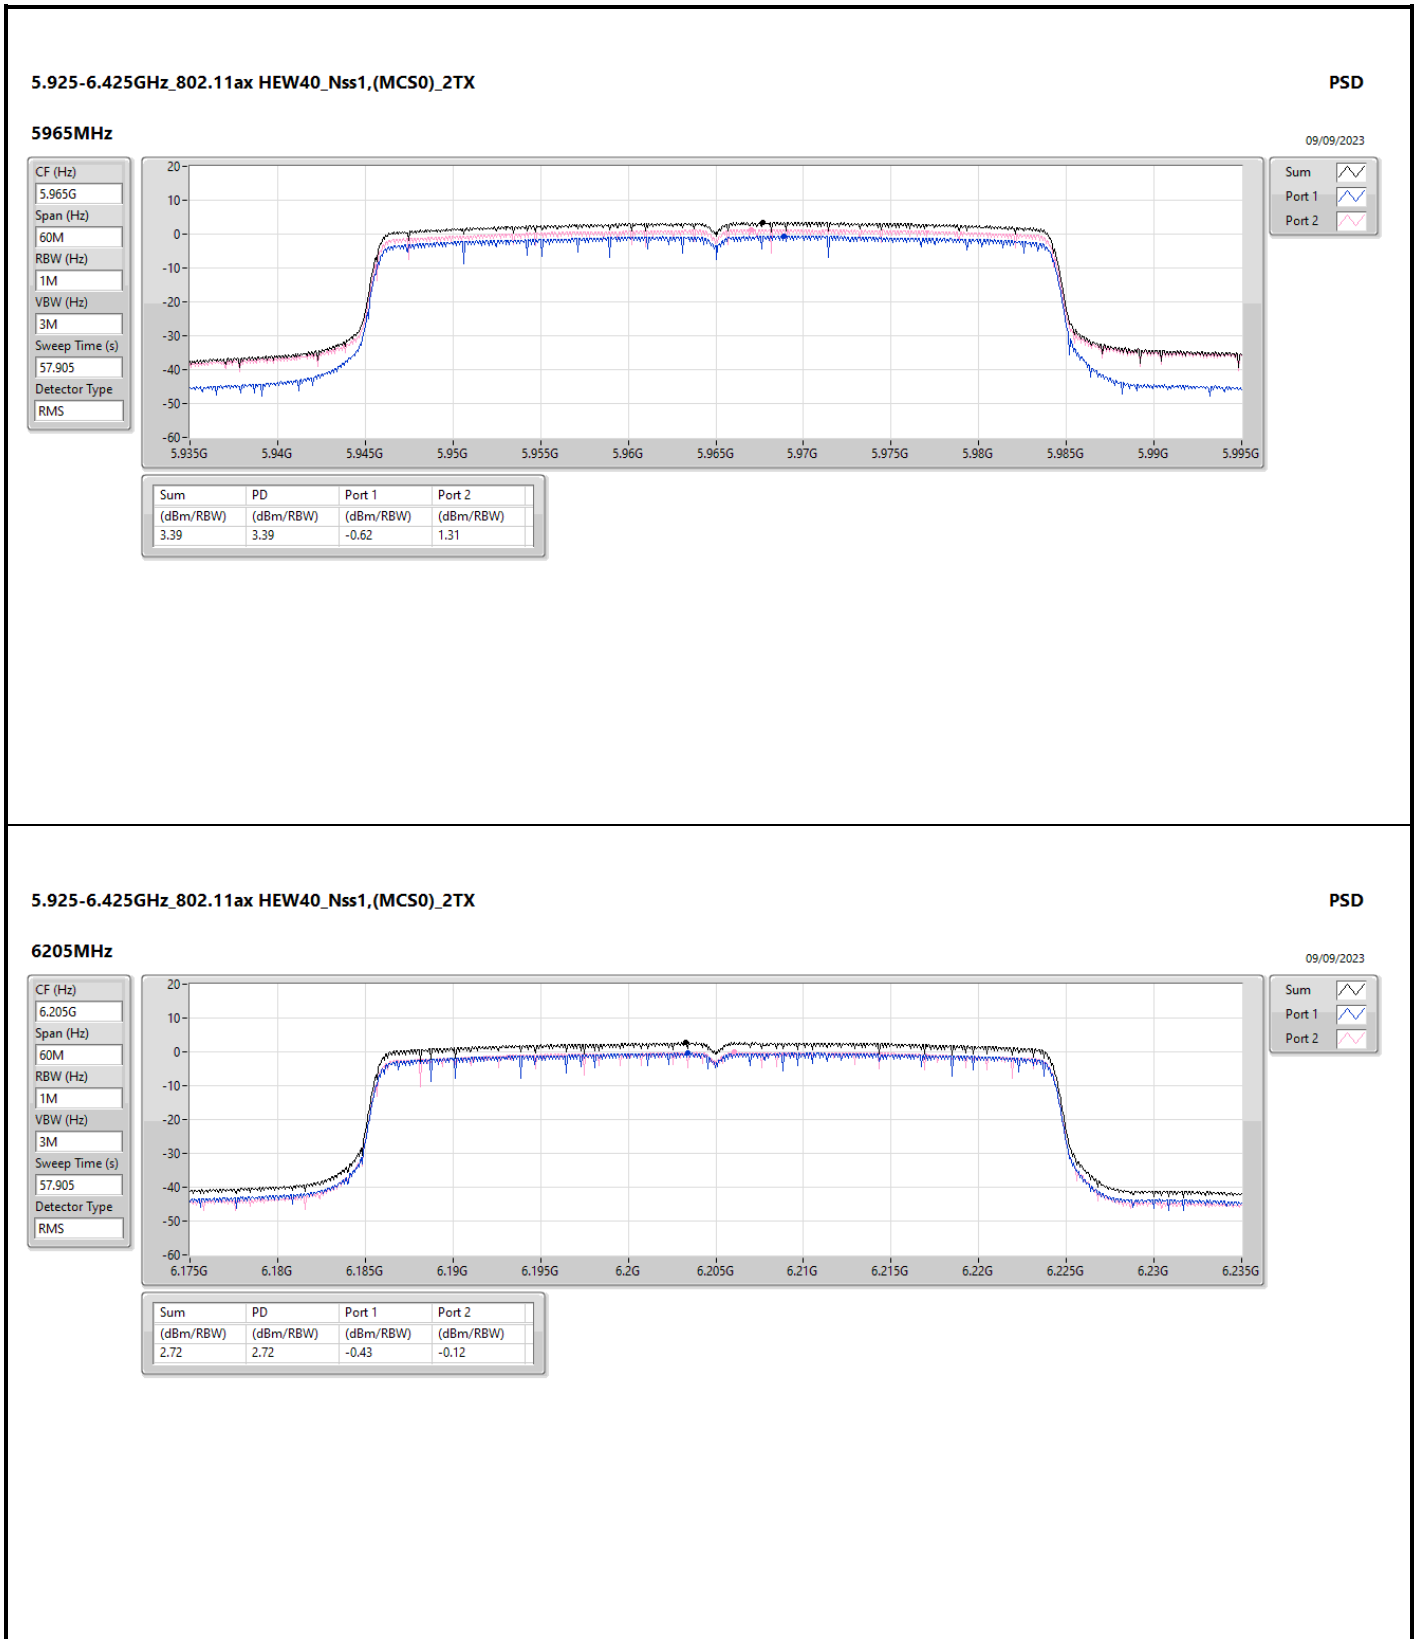

DG = Directional Gain; RBW = 500kHz for 5.725-5.85GHz band / 1MHz for other band;
 PD = trace bin-by-bin of each transmits port summing can be performed maximum power density; Port X = Port X Power Density;