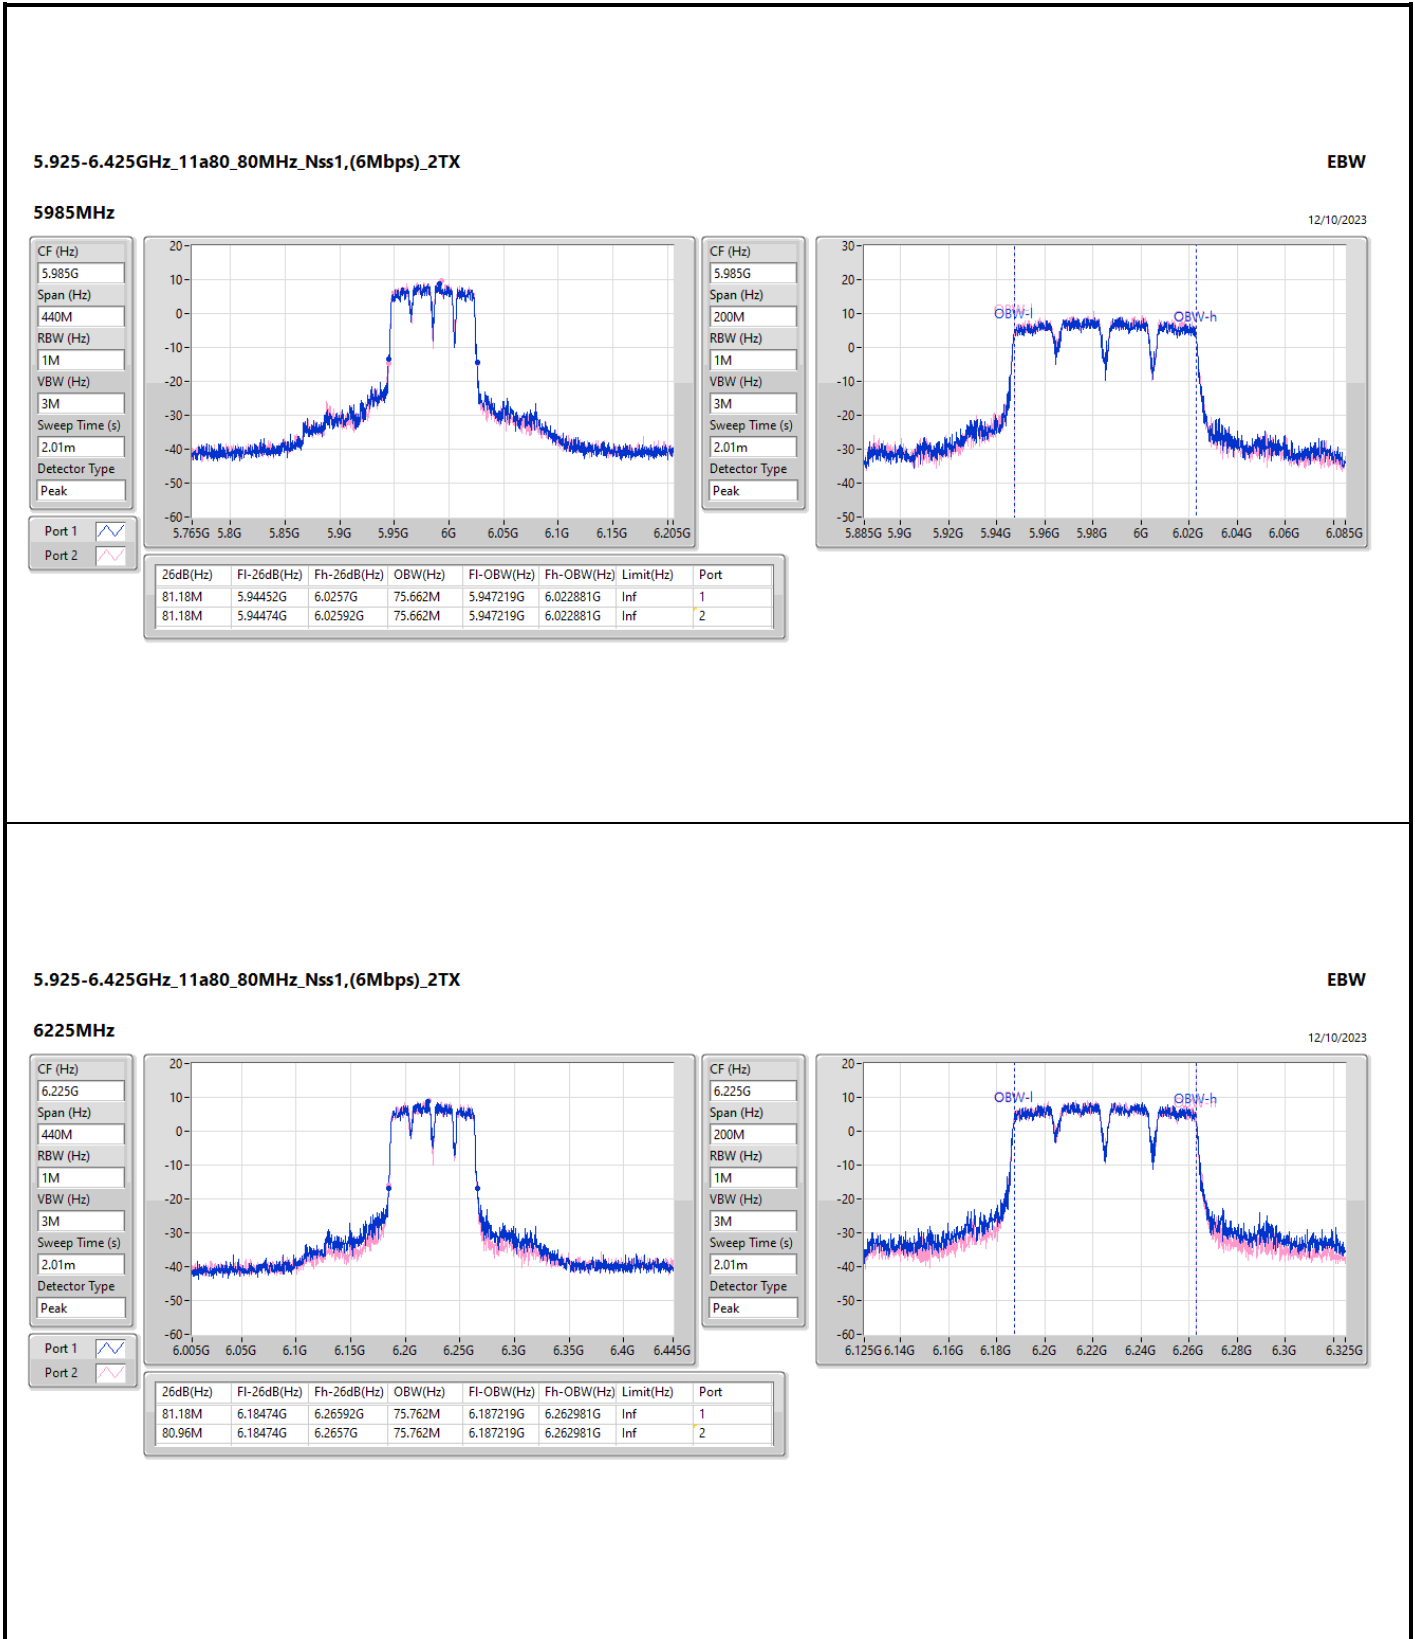

5.925-6.425GHz_11a40_40MHz_Nss1,(6Mbps)_2TX

EBW

6405MHz

12/10/2023

6.525-6.875GHz_11a40_40MHz_Nss1,(6Mbps)_2TX

EBW

6565MHz

12/10/2023