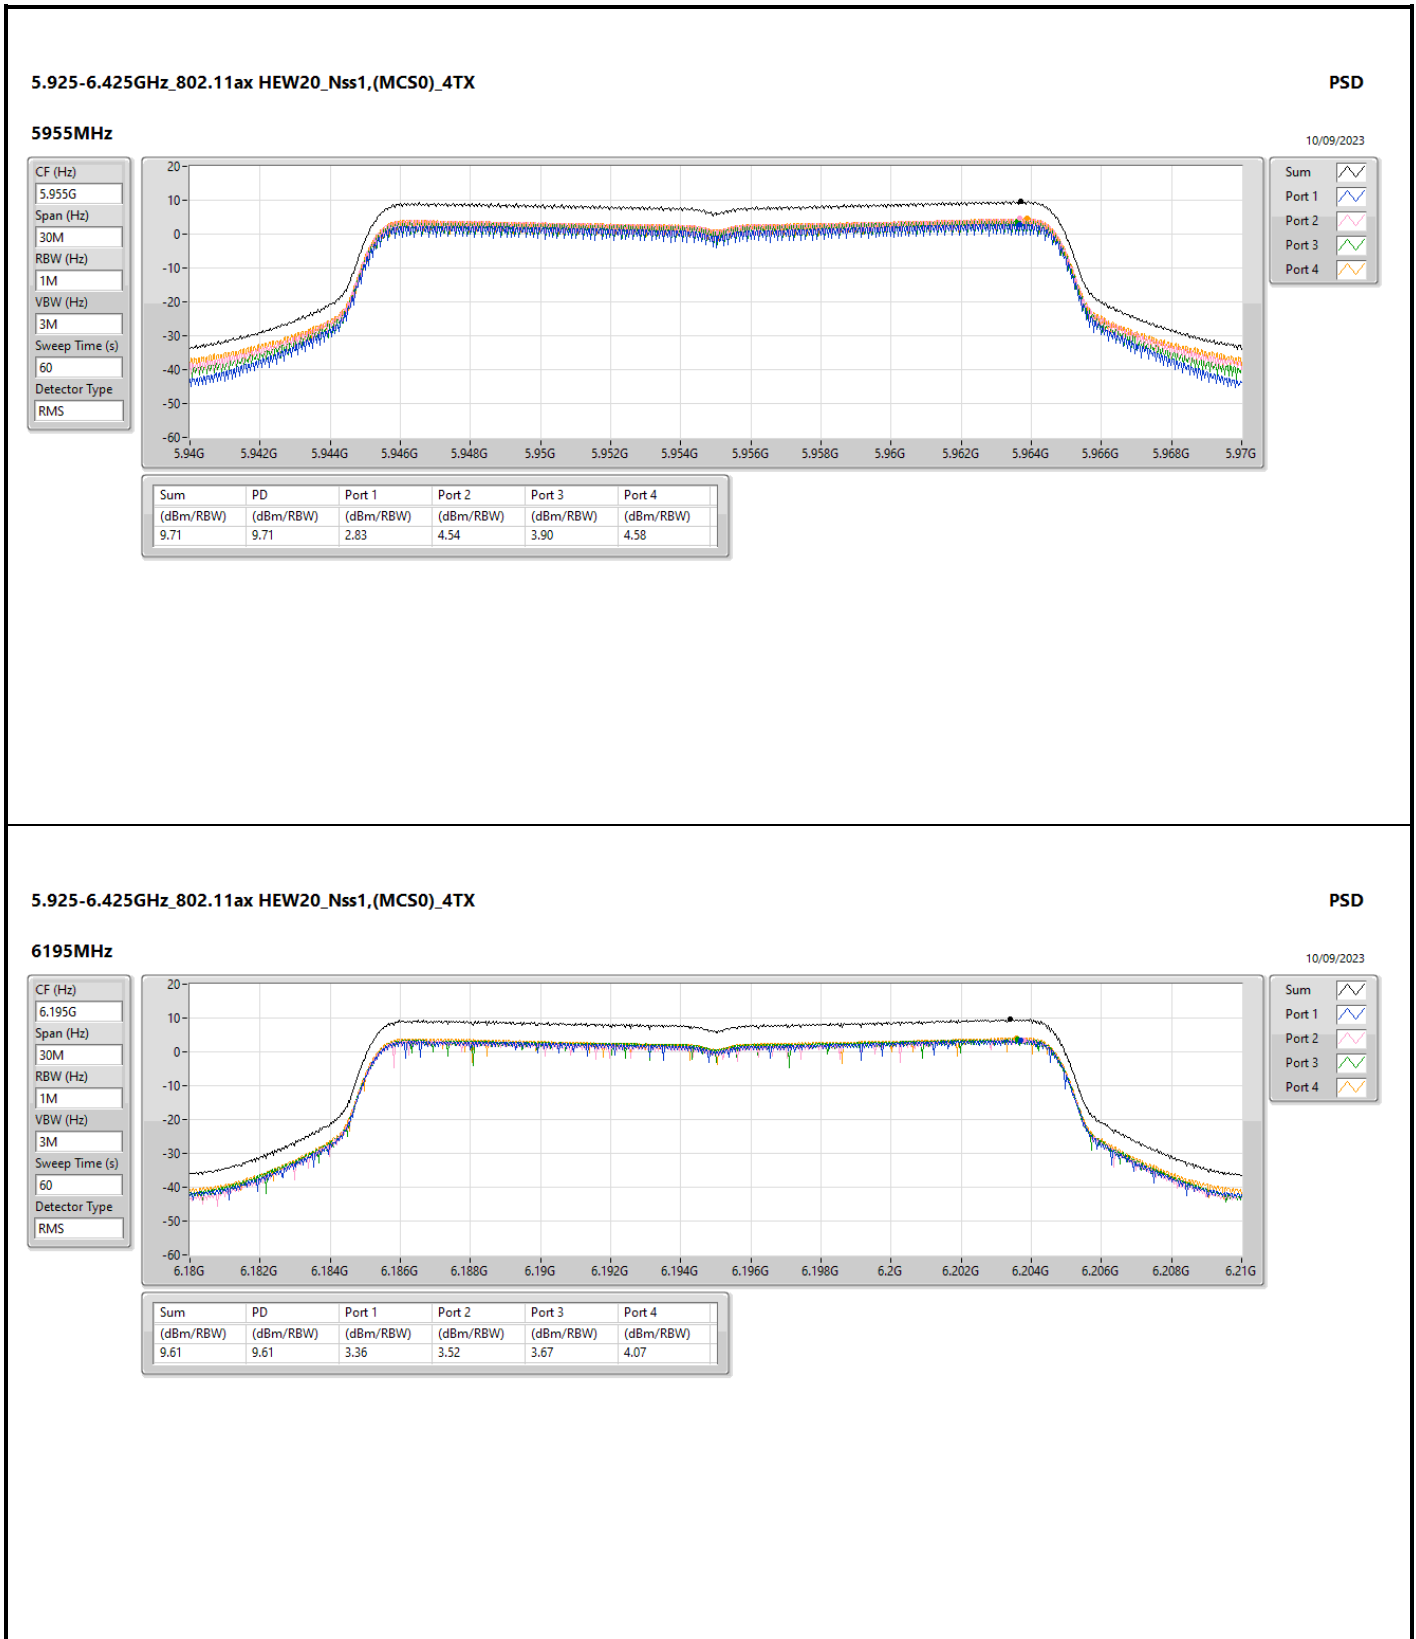

DG = Directional Gain; RBW = 500kHz for 5.725-5.85GHz band / 1MHz for other band;
 PD = trace bin-by-bin of each transmits port summing can be performed maximum power density; Port X = Port X Power Density;