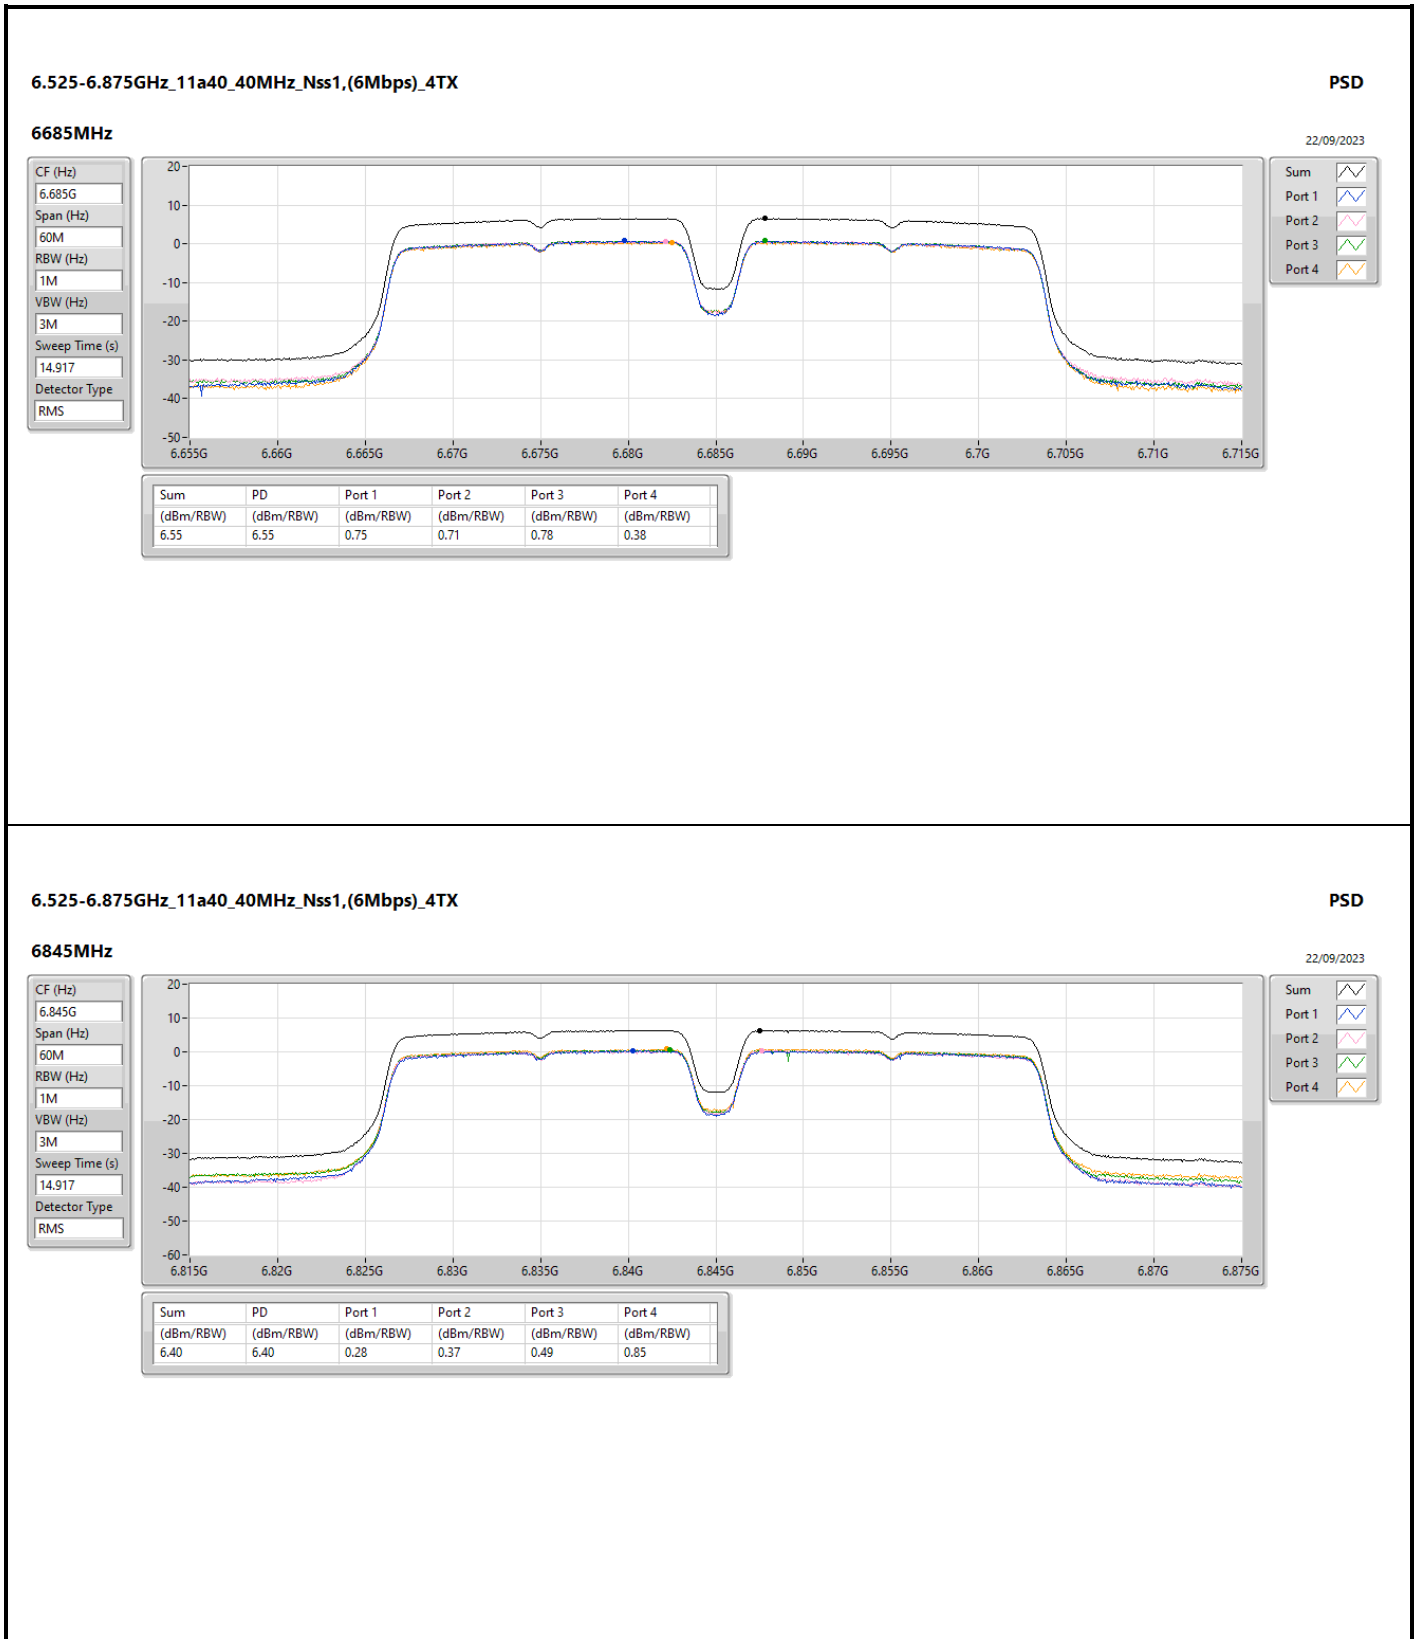

DG = Directional Gain; RBW = 500kHz for 5.725-5.85GHz band / 1MHz for other band;
 PD = trace bin-by-bin of each transmits port summing can be performed maximum power density; Port X = Port X Power Density;