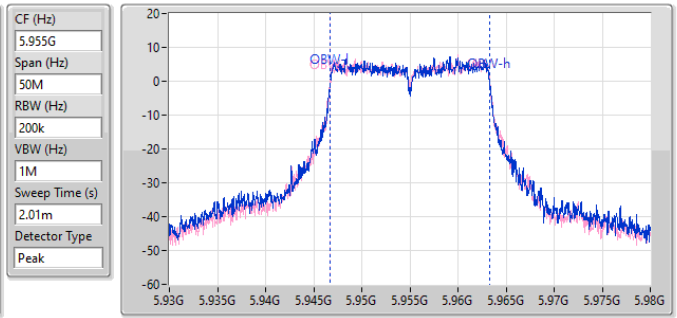

5.925-6.425GHz_11a20_20MHz_Nss1,(6Mbps)_2TX

EBW

5955MHz

12/10/2023

26dB(Hz)	Fl-26dB(Hz)	Fh-26dB(Hz)	OBW(Hz)	Fl-OBW(Hz)	Fh-OBW(Hz)	Limit(Hz)	Port
18.975M	5.945595G	5.96457G	16.542M	5.946729G	5.963271G	Inf	1
19.745M	5.94521G	5.964955G	16.567M	5.946729G	5.963296G	Inf	2