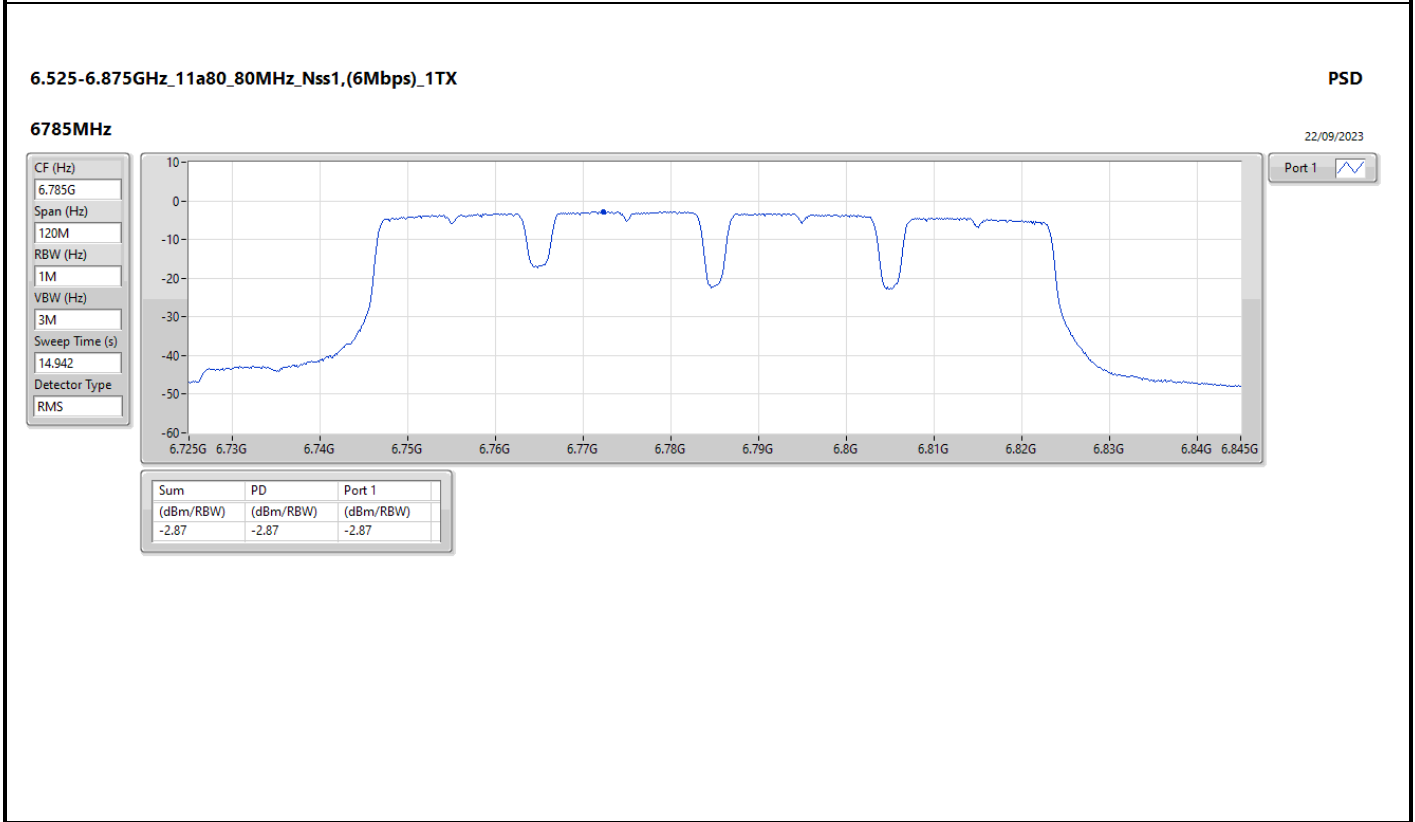

DG = Directional Gain; RBW = 500kHz for 5.725-5.85GHz band / 1MHz for other band;
 PD = trace bin-by-bin of each transmits port summing can be performed maximum power density; Port X = Port X Power Density;