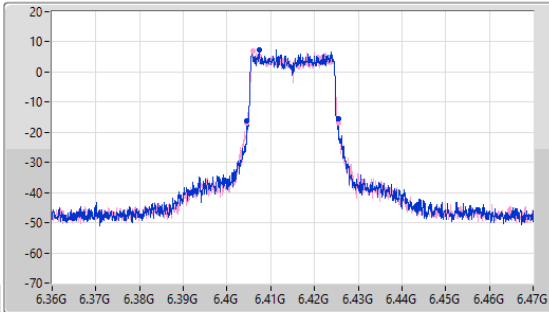

5.925-6.425GHz_802.11ax HEW20_Nss1,(MCS0)_2TX

EBW

5955MHz

11/10/2023

5.925-6.425GHz_802.11ax HEW20_Nss1,(MCS0)_2TX

EBW

6195MHz

11/10/2023

5.925-6.425GHz_802.11ax HEW20_Nss1,(MCS0)_2TX

EBW

6415MHz

11/10/2023

CF (Hz)
6.415G

Span (Hz)
110M

RBW (Hz)
200k

VBW (Hz)
1M

Sweep Time (s)
2.01m

Detector Type
Peak

CF (Hz)
6.415G

Span (Hz)
50M

RBW (Hz)
200k

VBW (Hz)
1M

Sweep Time (s)
2.01m

Detector Type
Peak