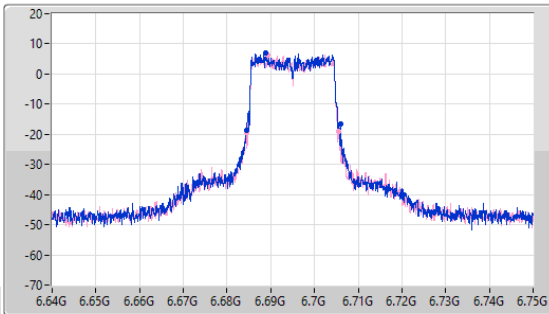

6.525-6.875GHz_802.11ax HEW20_Nss1,(MCS0)_2TX

EBW

6695MHz

11/10/2023

CF (Hz)
6.695G

Span (Hz)
110M

RBW (Hz)
200k

VBW (Hz)
1M

Sweep Time (s)
2.01m

Detector Type
Peak

CF (Hz)
6.695G

Span (Hz)
50M

RBW (Hz)
200k

VBW (Hz)
1M

Sweep Time (s)
2.01m

Detector Type
Peak