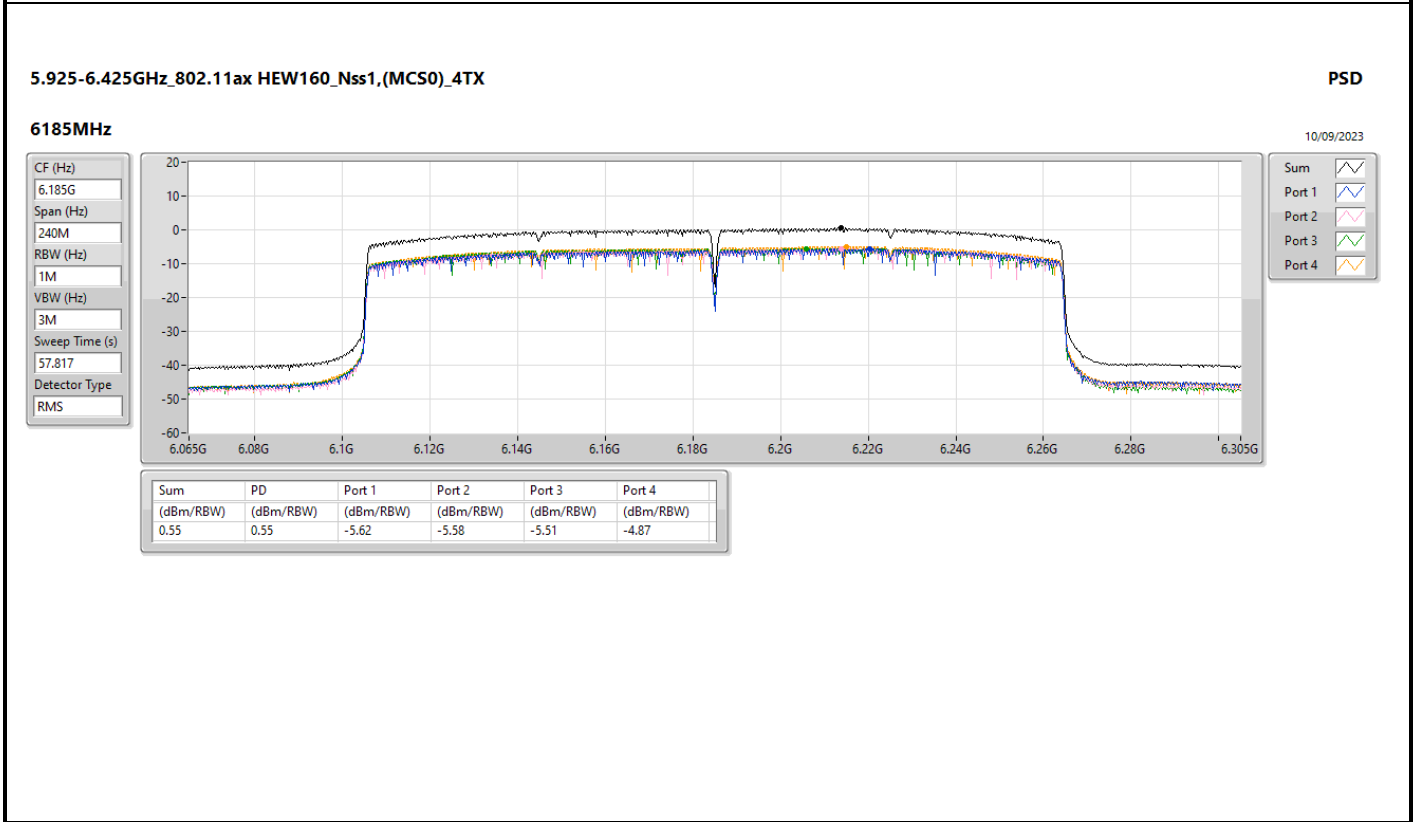

Port 2

Port 3

Port 4

Summary

Mode	PD (dBm/RBW)	EIRP PD (dBm/RBW)
5.925-6.425GHz	-	-
11a20_20MHz_Nss1,(6Mbps)_1TX	5.02	11.02
11a40_40MHz_Nss1,(6Mbps)_1TX	2.16	8.16
11a80_80MHz_Nss1,(6Mbps)_1TX	-0.87	5.13
11a160_160MHz_Nss1,(6Mbps)_1TX	-3.91	2.09
802.11ax HEW20_Nss1,(MCS0)_1TX	5.89	11.89
802.11ax HEW40_Nss1,(MCS0)_1TX	2.55	8.55
802.11ax HEW80_Nss1,(MCS0)_1TX	-0.52	5.48
802.11ax HEW160_Nss1,(MCS0)_1TX	-3.17	2.83
6.525-6.875GHz	-	-
11a20_20MHz_Nss1,(6Mbps)_1TX	4.62	10.62
11a40_40MHz_Nss1,(6Mbps)_1TX	1.74	7.74
11a80_80MHz_Nss1,(6Mbps)_1TX	-1.30	4.70
11a160_160MHz_Nss1,(6Mbps)_1TX	-4.64	1.36
802.11ax HEW20_Nss1,(MCS0)_1TX	5.33	11.33
802.11ax HEW40_Nss1,(MCS0)_1TX	2.16	8.16
802.11ax HEW80_Nss1,(MCS0)_1TX	-0.93	5.07
802.11ax HEW160_Nss1,(MCS0)_1TX	-3.55	2.45