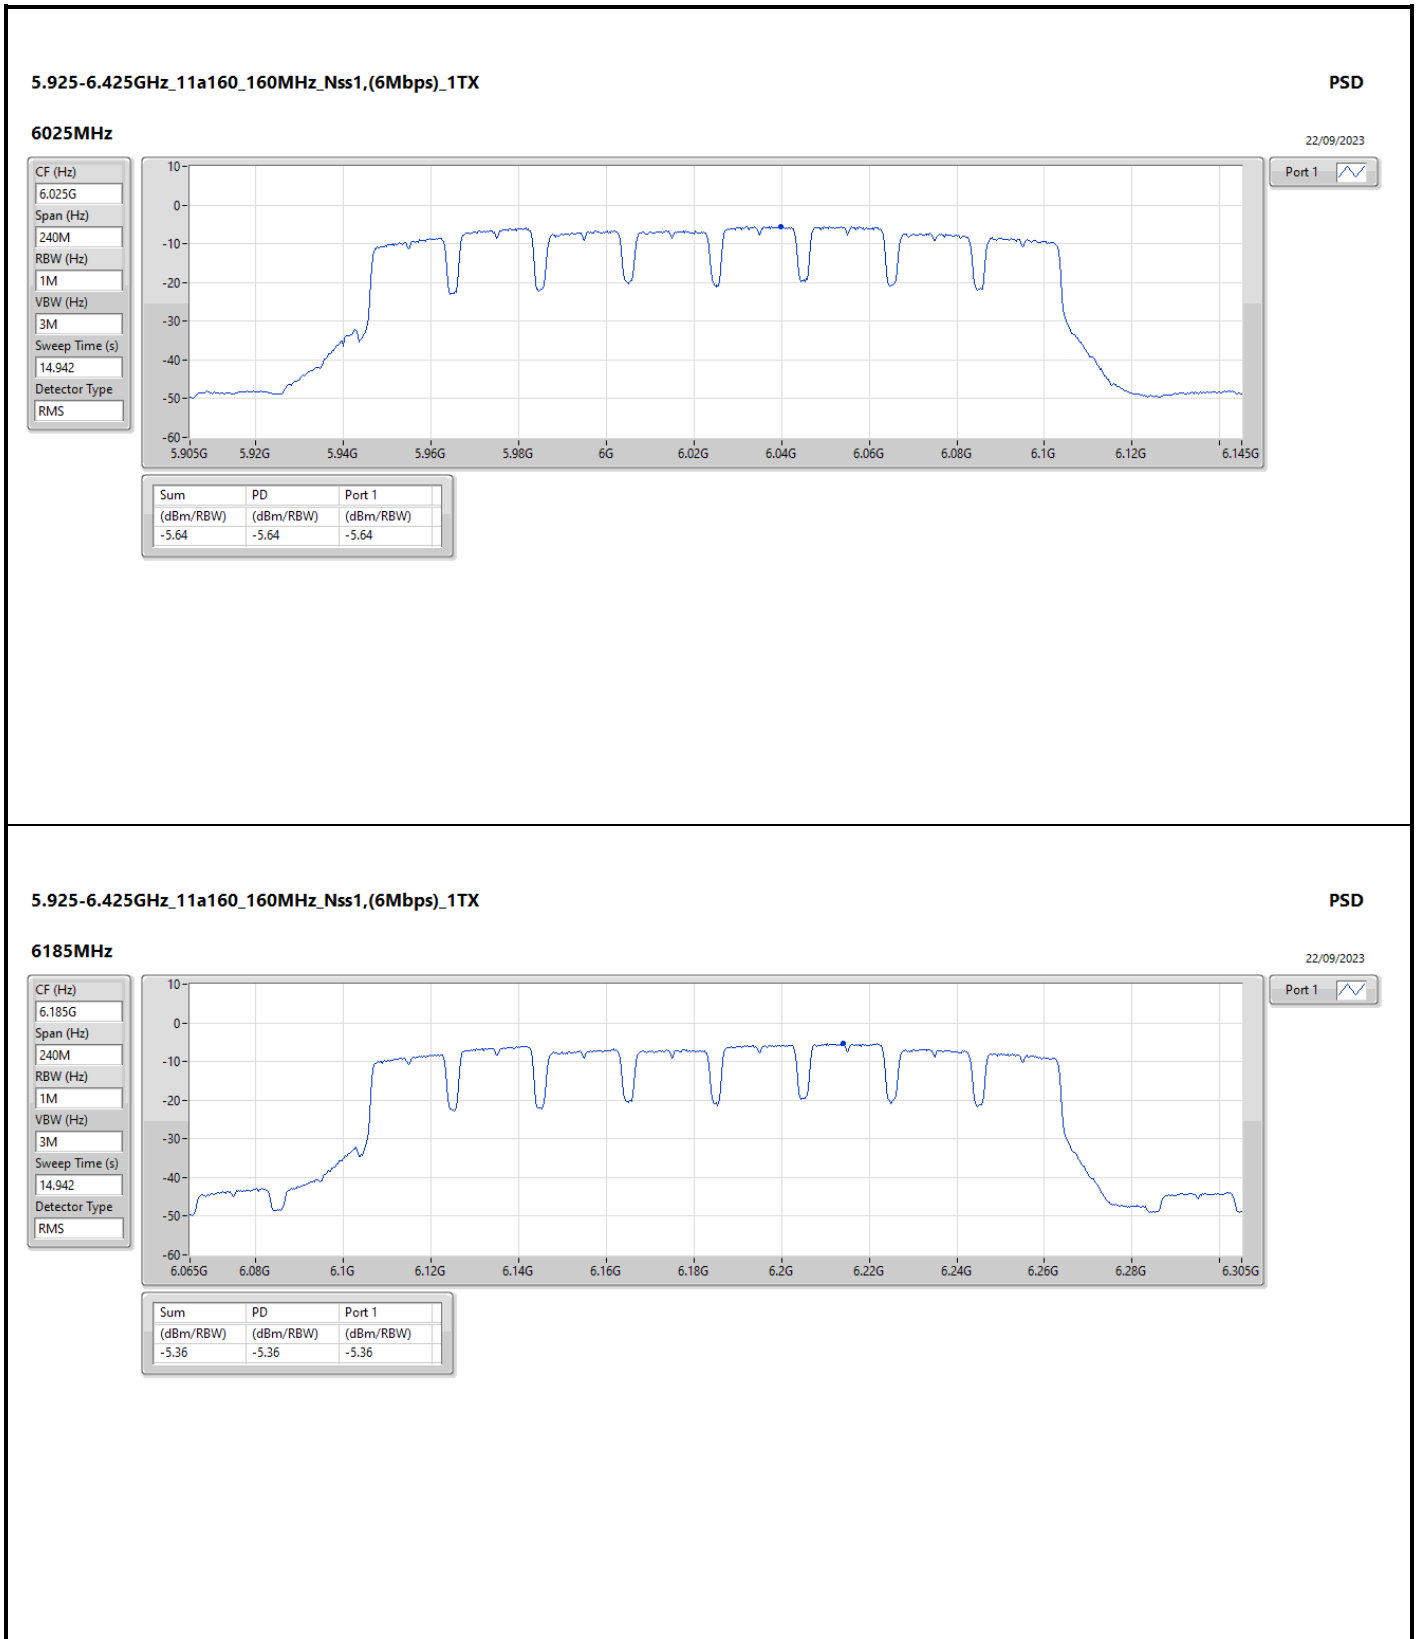

DG = Directional Gain; RBW = 500kHz for 5.725-5.85GHz band / 1MHz for other band;
 PD = trace bin-by-bin of each transmits port summing can be performed maximum power density; Port X = Port X Power Density;