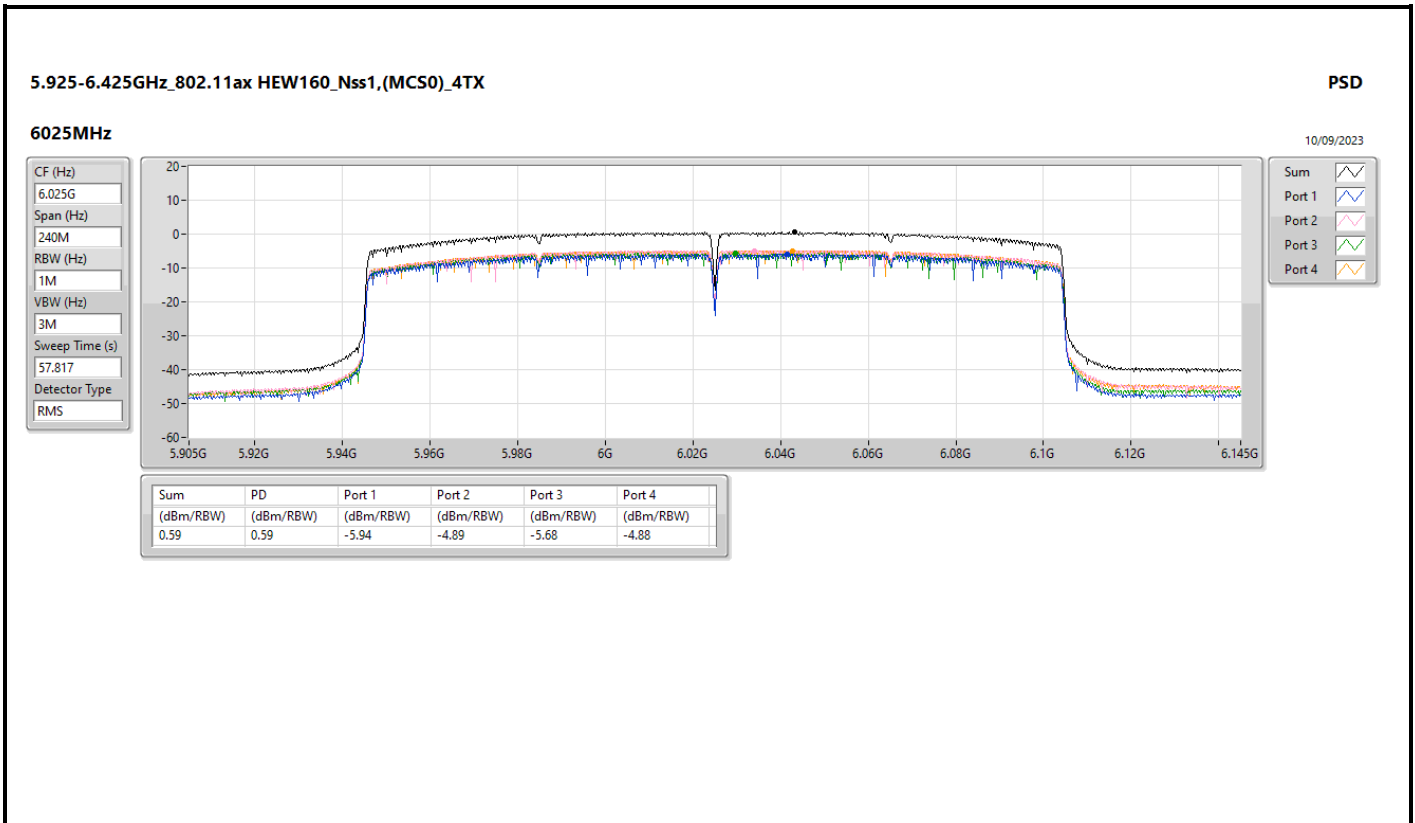

Port 2

Port 3

Port 4

Summary

Mode	PD (dBm/RBW)	EIRP PD (dBm/RBW)
5.925-6.425GHz	-	-
11a20_20MHz_Nss1,(6Mbps)_1TX	5.02	11.02
11a40_40MHz_Nss1,(6Mbps)_1TX	2.16	8.16
11a80_80MHz_Nss1,(6Mbps)_1TX	-0.87	5.13
11a160_160MHz_Nss1,(6Mbps)_1TX	-3.91	2.09
802.11ax HEW20_Nss1,(MCS0)_1TX	5.89	11.89
802.11ax HEW40_Nss1,(MCS0)_1TX	2.55	8.55
802.11ax HEW80_Nss1,(MCS0)_1TX	-0.52	5.48
802.11ax HEW160_Nss1,(MCS0)_1TX	-3.17	2.83
6.525-6.875GHz	-	-
11a20_20MHz_Nss1,(6Mbps)_1TX	4.62	10.62
11a40_40MHz_Nss1,(6Mbps)_1TX	1.74	7.74
11a80_80MHz_Nss1,(6Mbps)_1TX	-1.30	4.70
11a160_160MHz_Nss1,(6Mbps)_1TX	-4.64	1.36
802.11ax HEW20_Nss1,(MCS0)_1TX	5.33	11.33
802.11ax HEW40_Nss1,(MCS0)_1TX	2.16	8.16
802.11ax HEW80_Nss1,(MCS0)_1TX	-0.93	5.07
802.11ax HEW160_Nss1,(MCS0)_1TX	-3.55	2.45