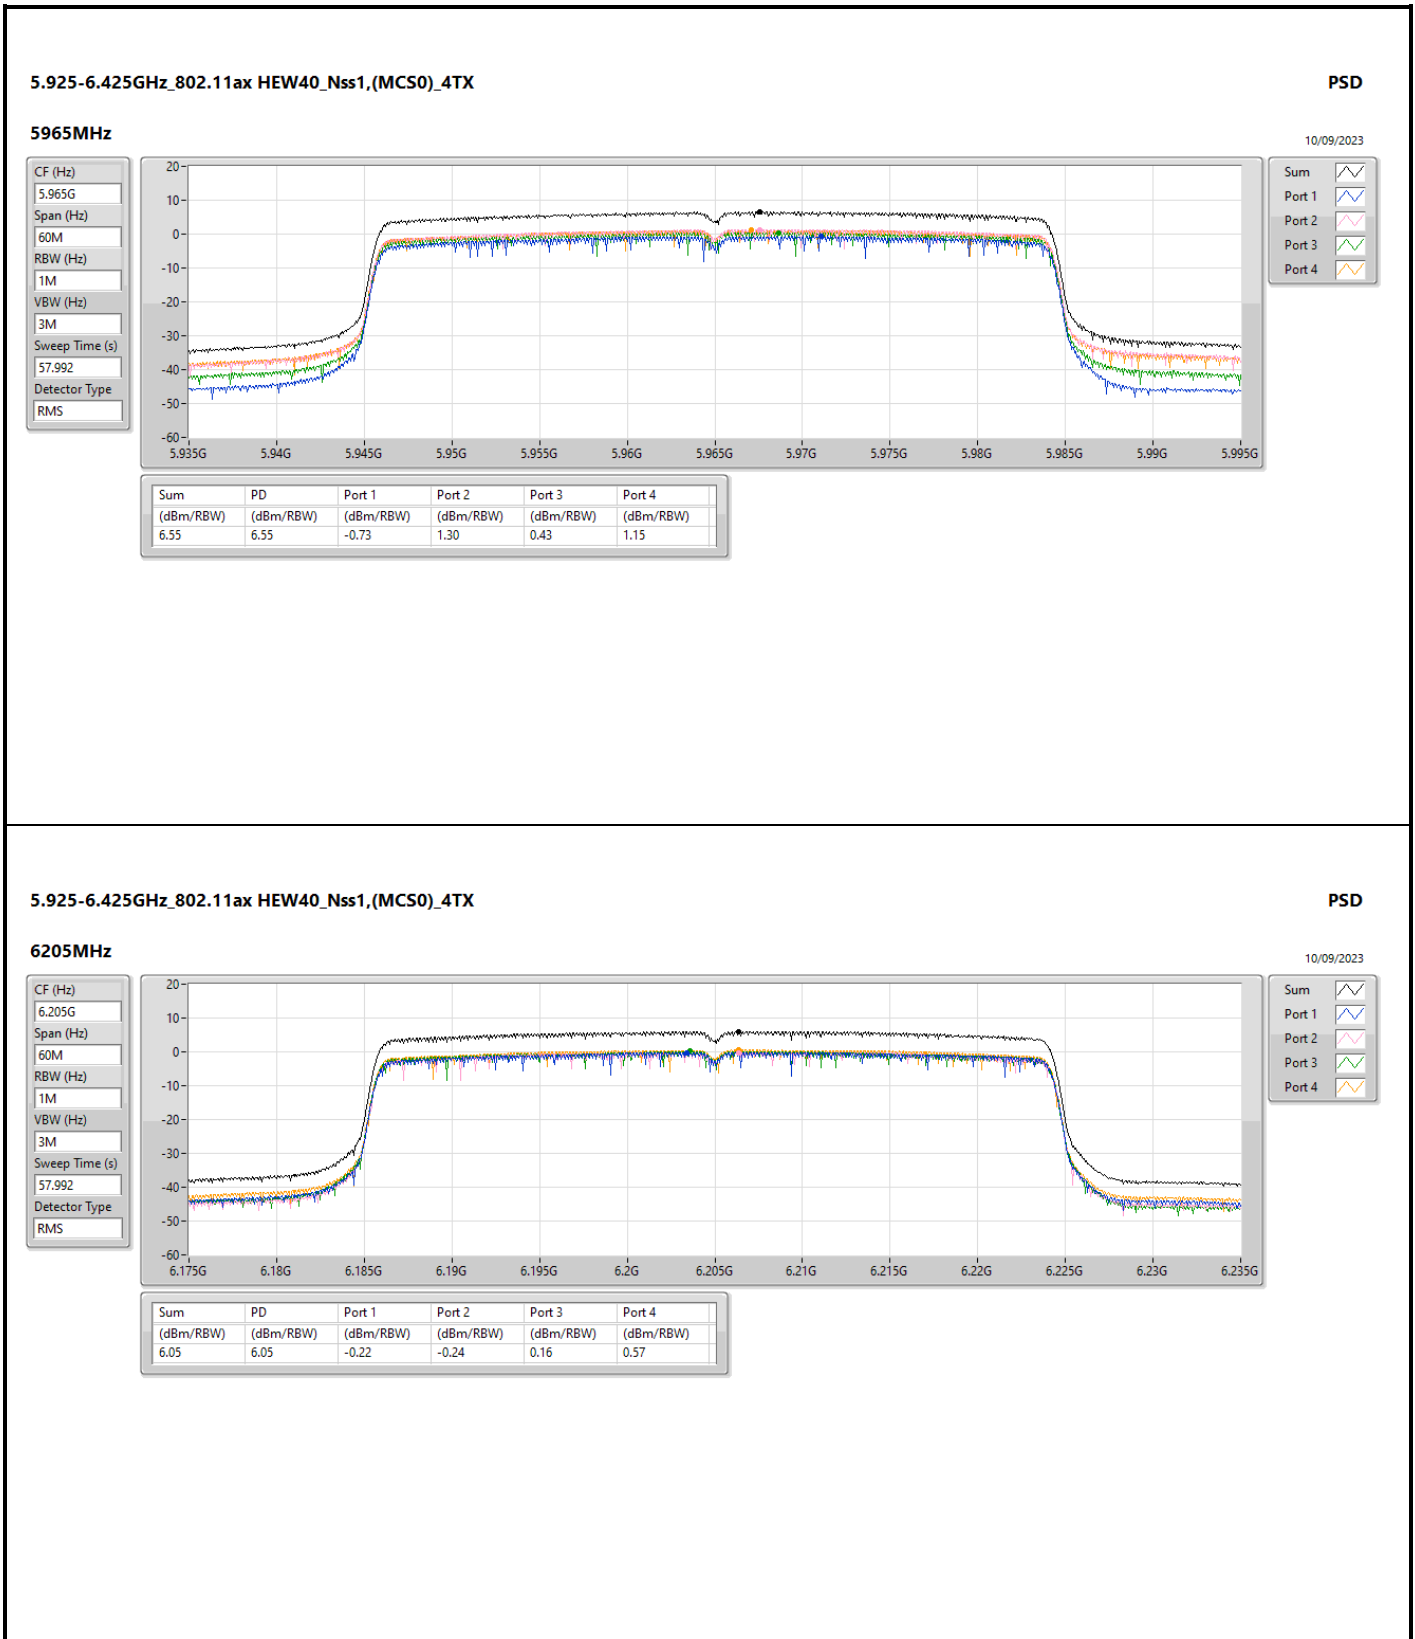

Sum ☒

Port 1 ☐

Port 2 ☐

Port 3 ☐

Port 4 ☐