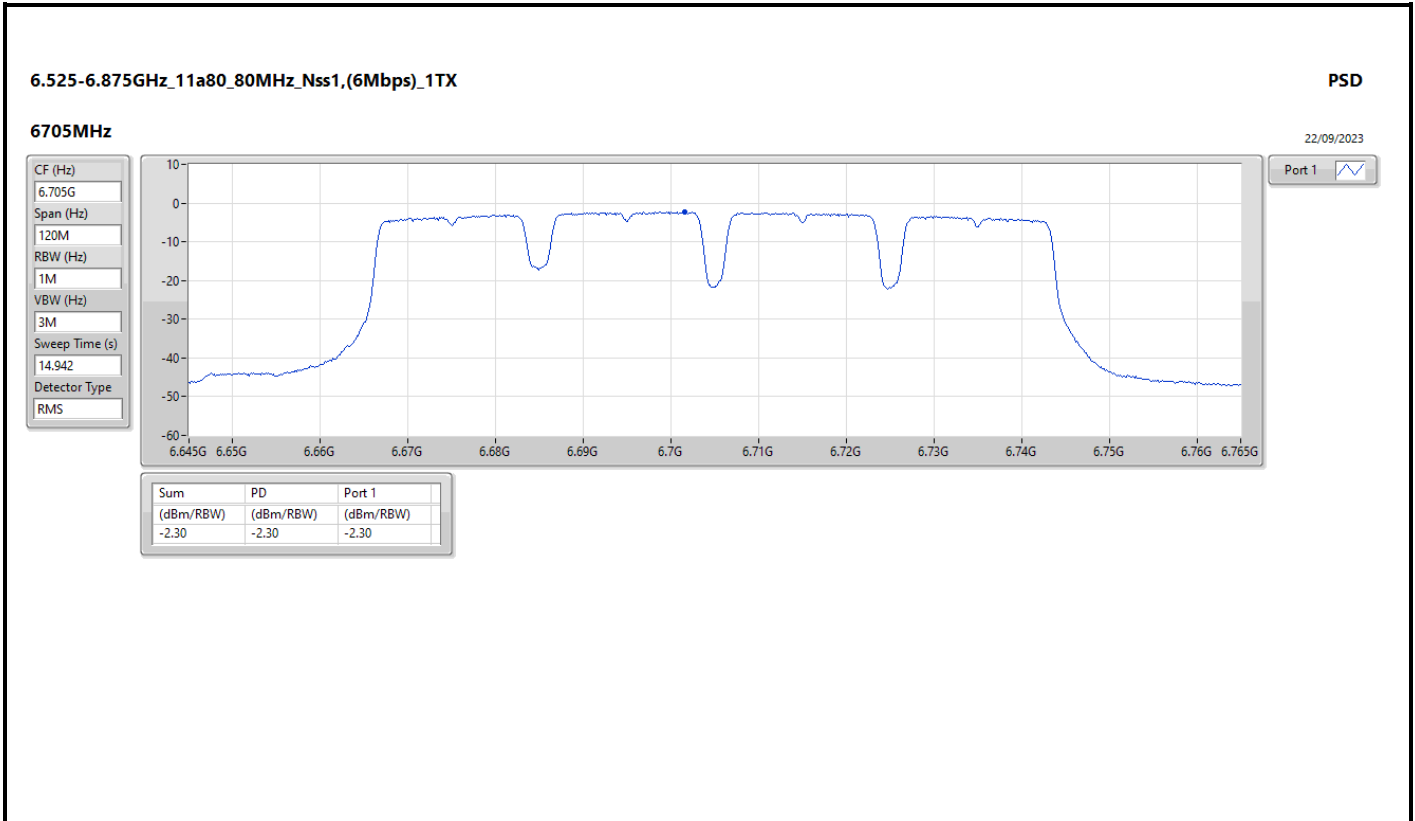

DG = Directional Gain; RBW = 500kHz for 5.725-5.85GHz band / 1MHz for other band;
 PD = trace bin-by-bin of each transmits port summing can be performed maximum power density; Port X = Port X Power Density;