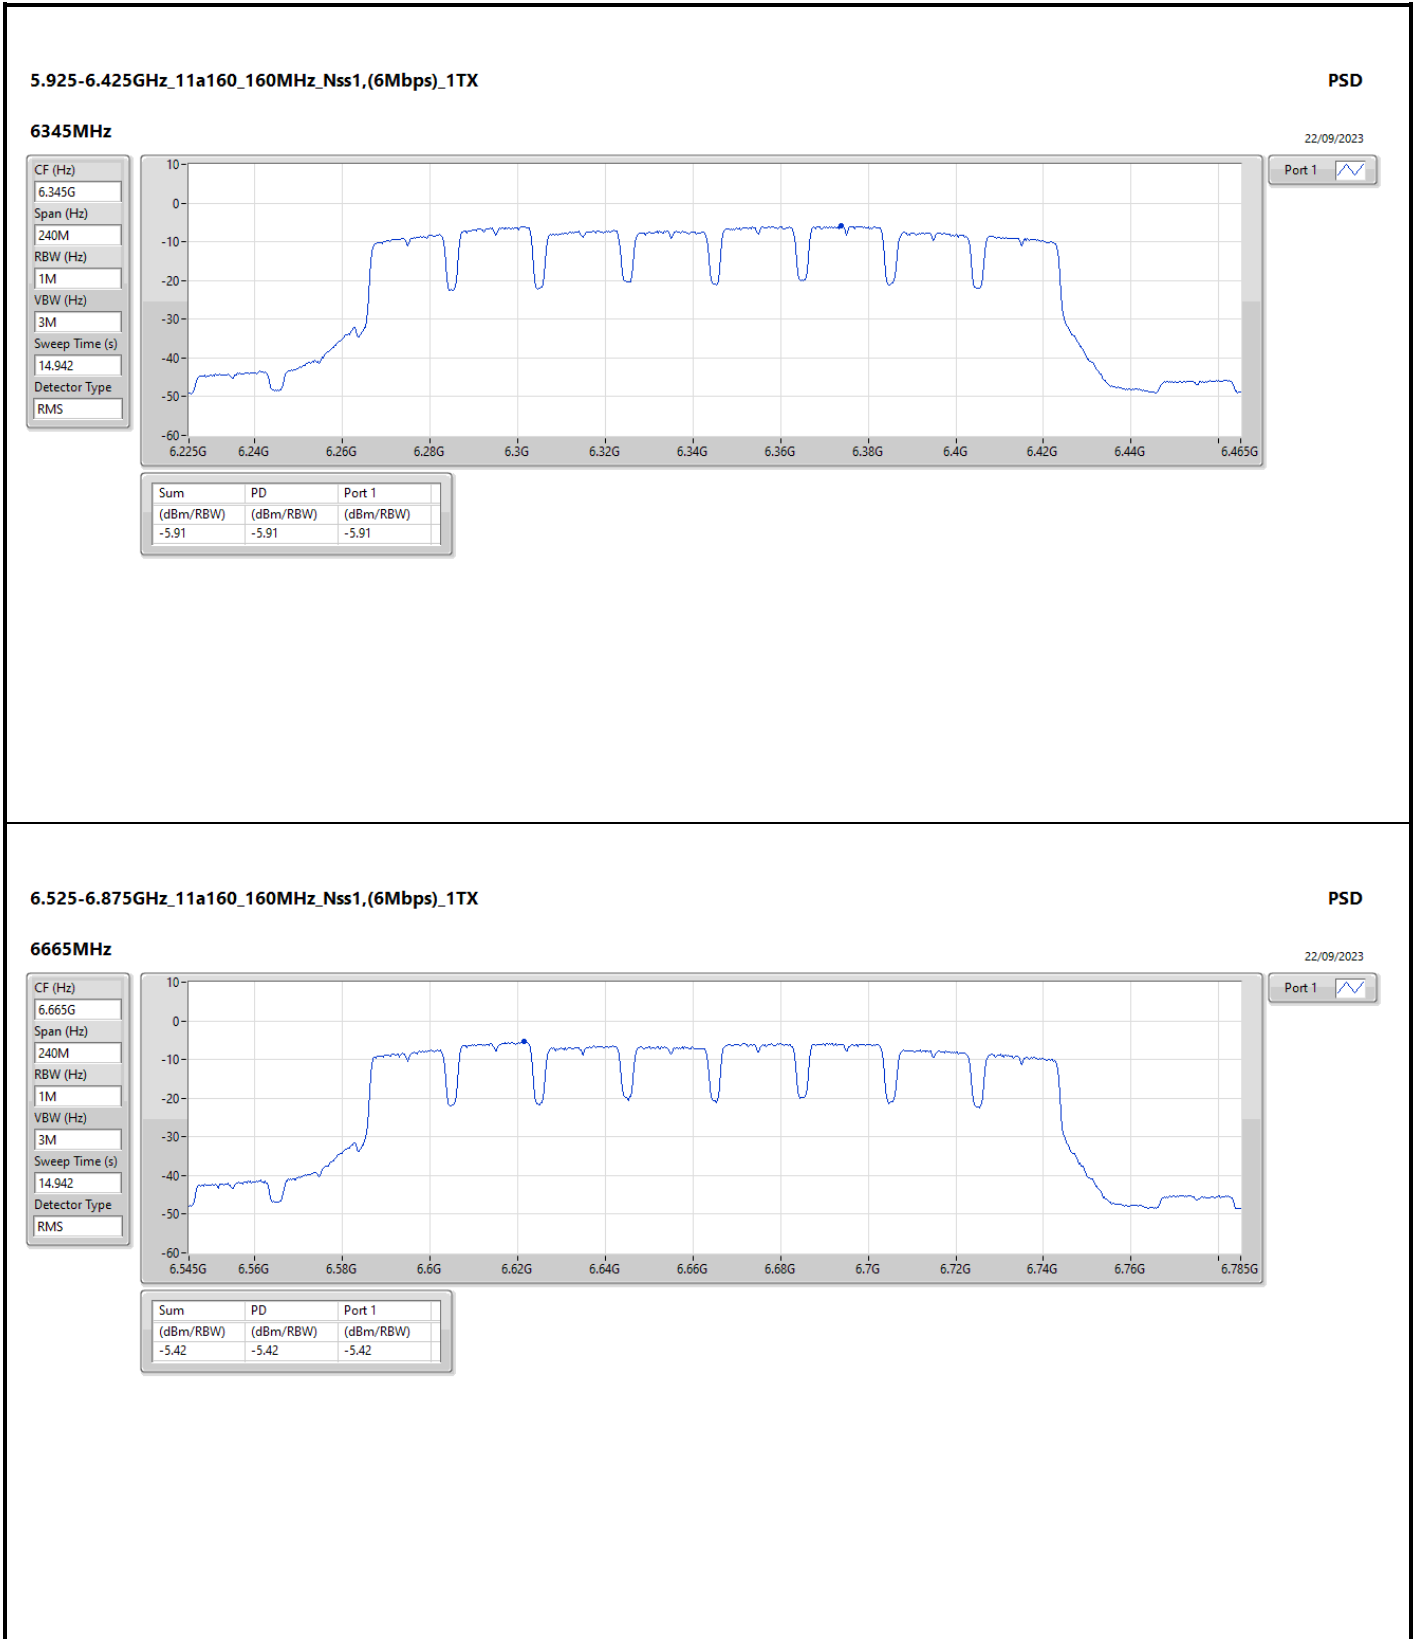

DG = Directional Gain; RBW = 500kHz for 5.725-5.85GHz band / 1MHz for other band;
 PD = trace bin-by-bin of each transmits port summing can be performed maximum power density; Port X = Port X Power Density;