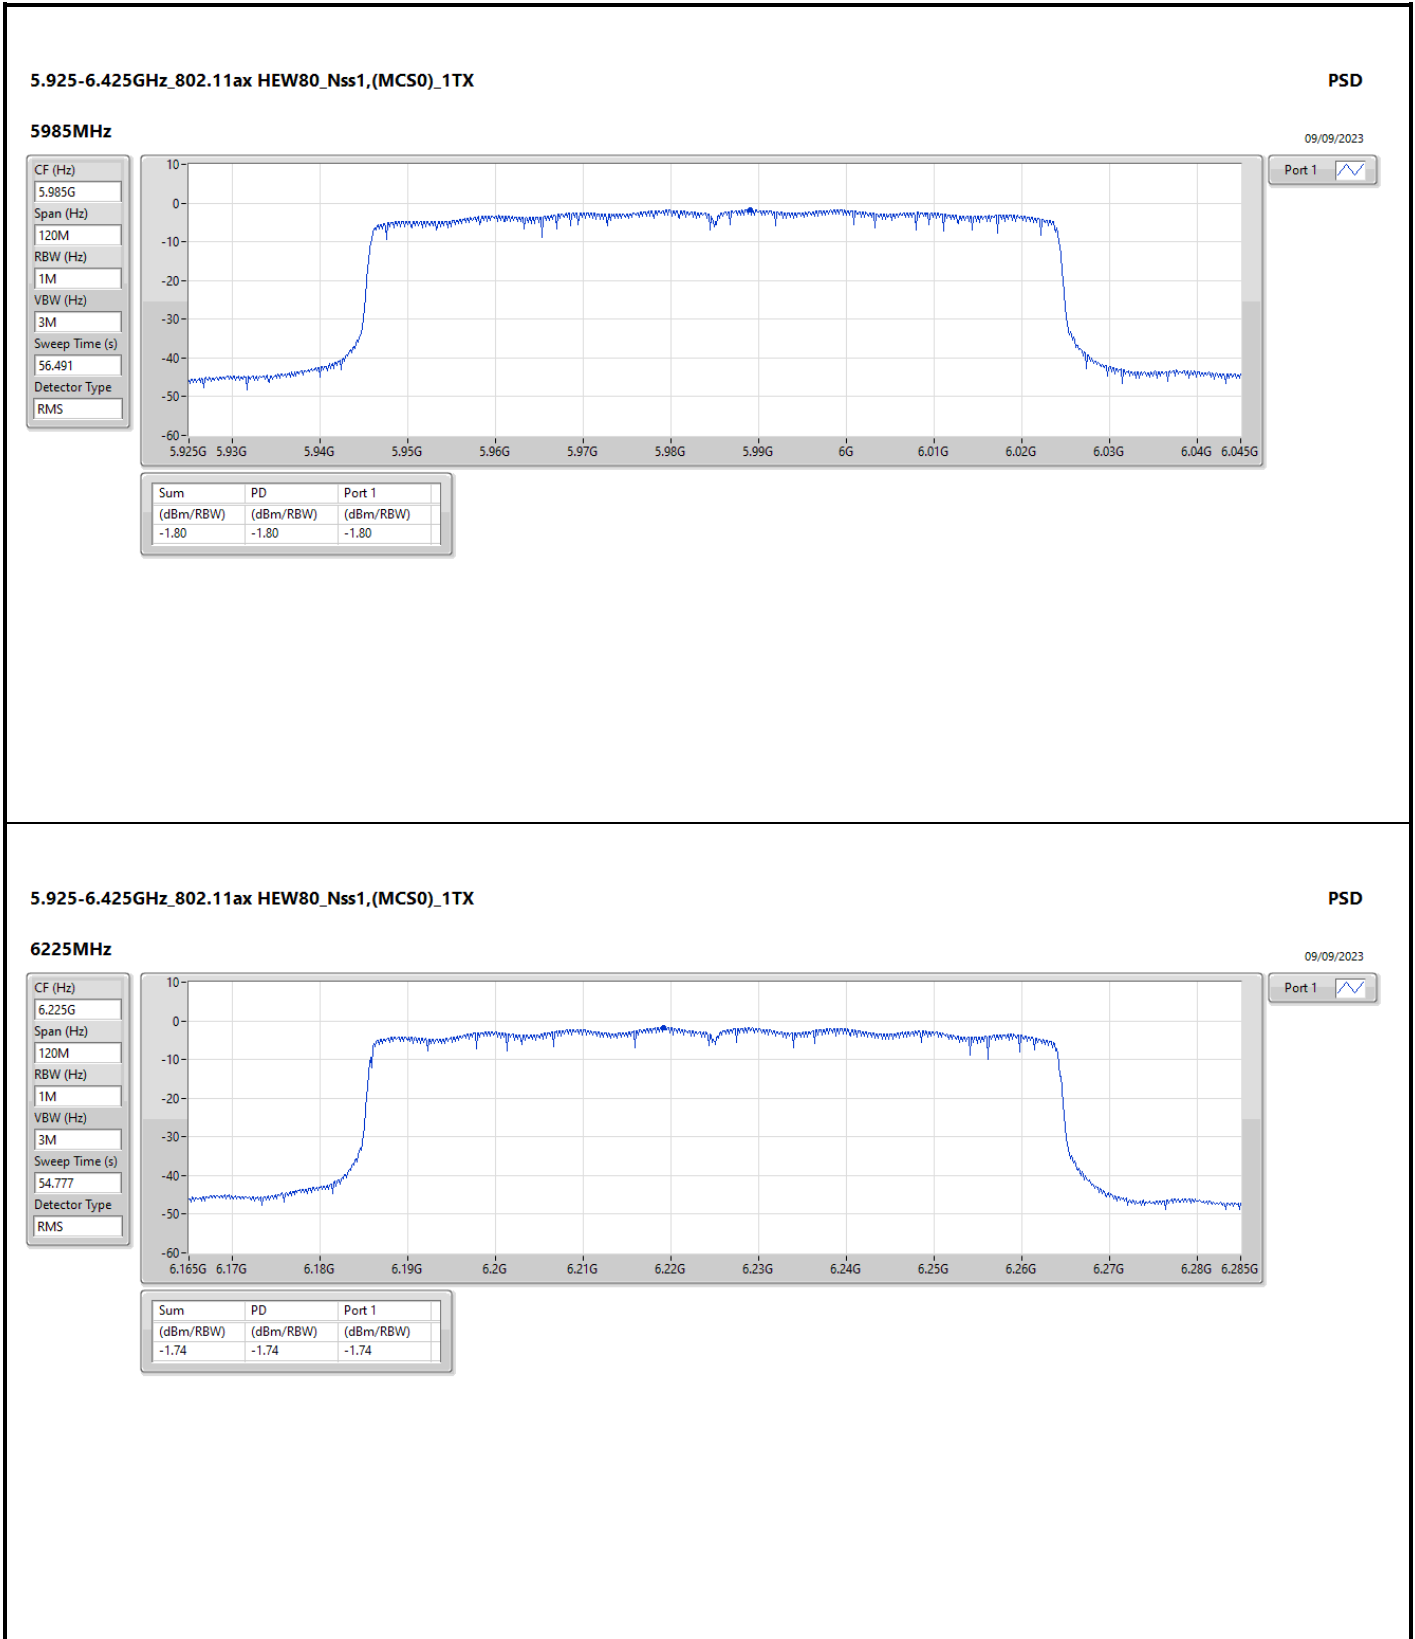

DG = Directional Gain; RBW = 500kHz for 5.725-5.85GHz band / 1MHz for other band;
 PD = trace bin-by-bin of each transmits port summing can be performed maximum power density; Port X = Port X Power Density;