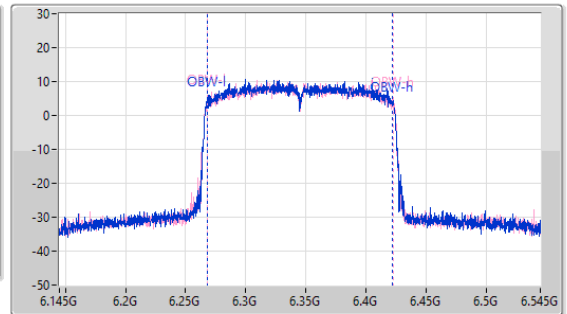

Sweep Time (s)
2.01m

Detector Type
Peak

CF (Hz)
6.345G

Span (Hz)
400M

RBW (Hz)
2M

VBW (Hz)
10M

Sweep Time (s)
2.01m

Detector Type
Peak