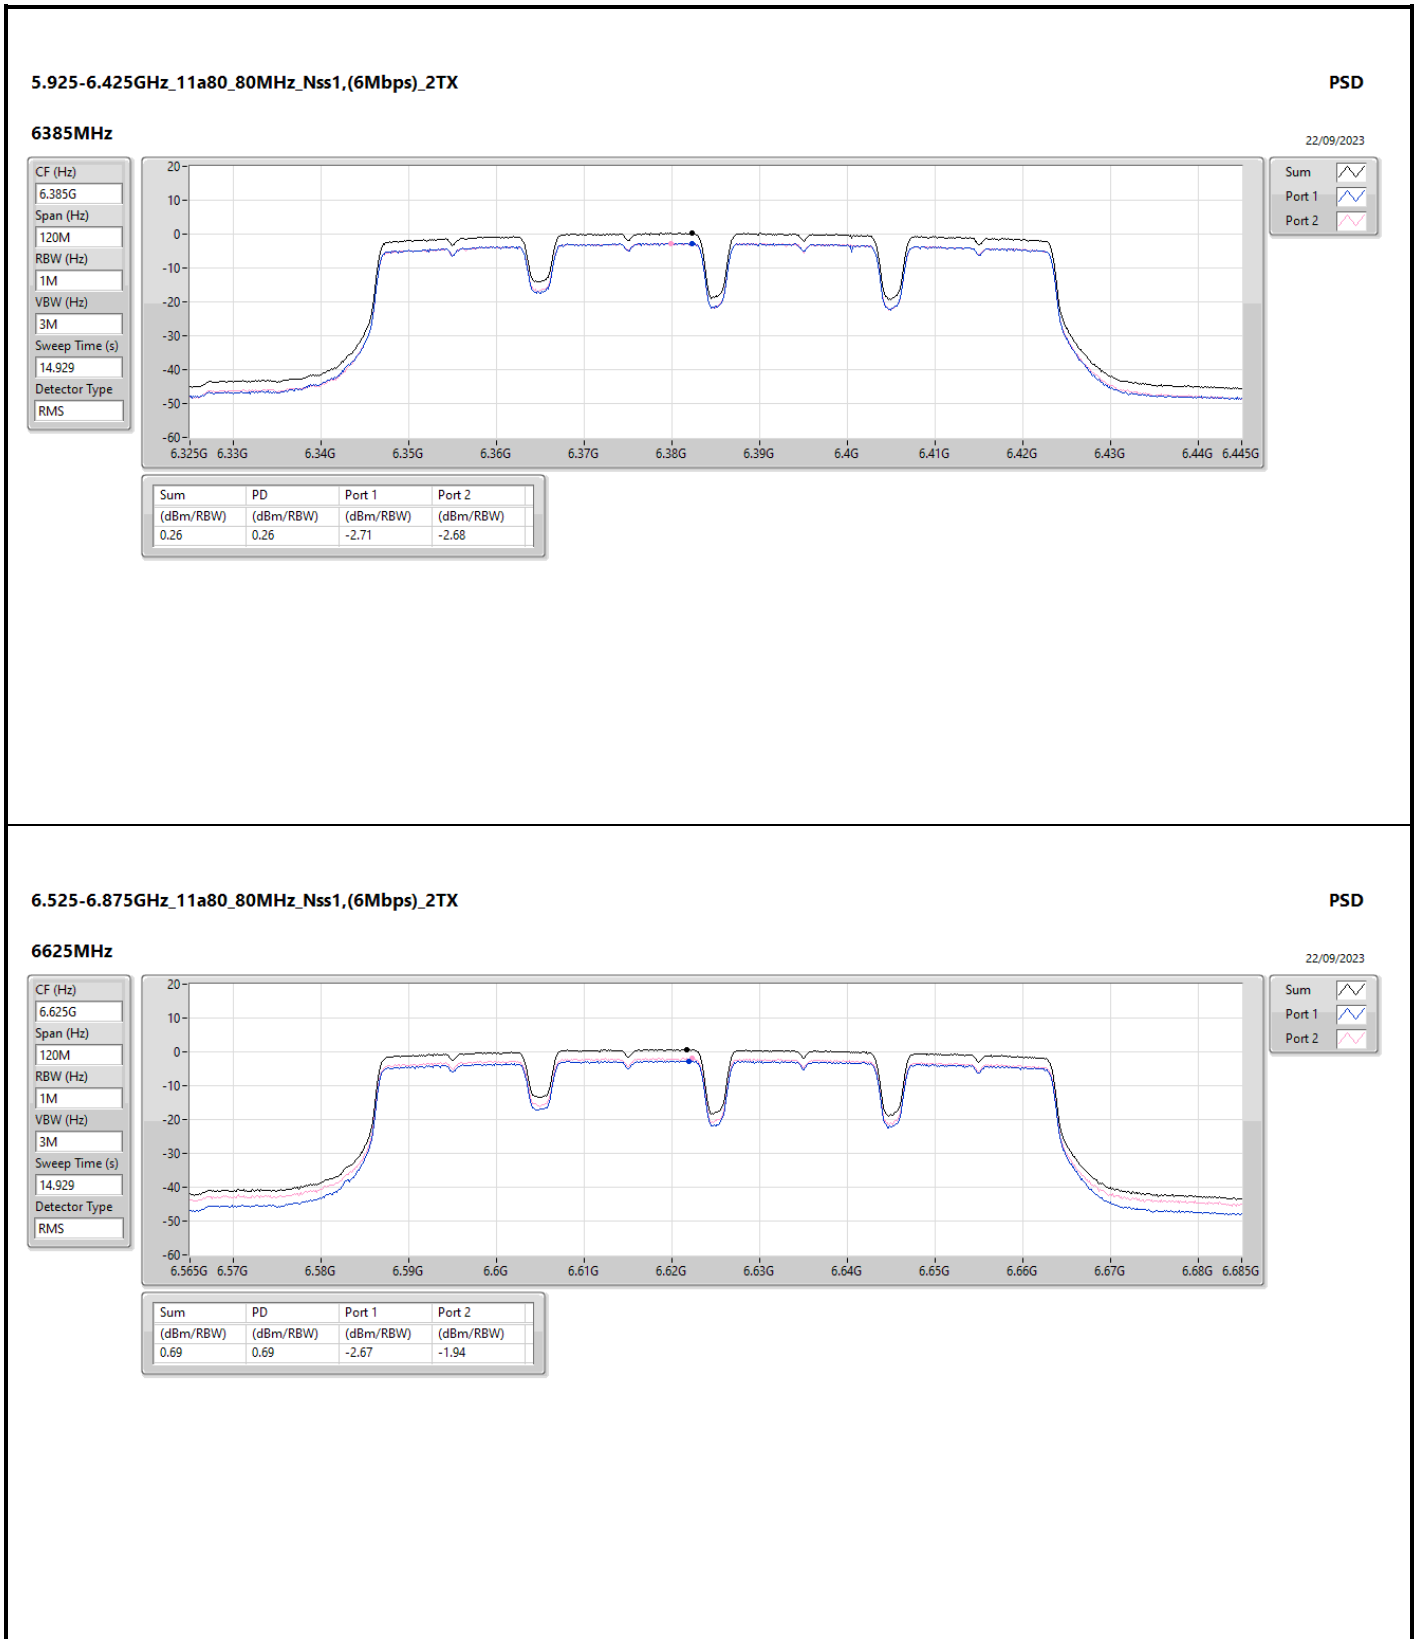

DG = Directional Gain; RBW = 500kHz for 5.725-5.85GHz band / 1MHz for other band;
 PD = trace bin-by-bin of each transmits port summing can be performed maximum power density; Port X = Port X Power Density;