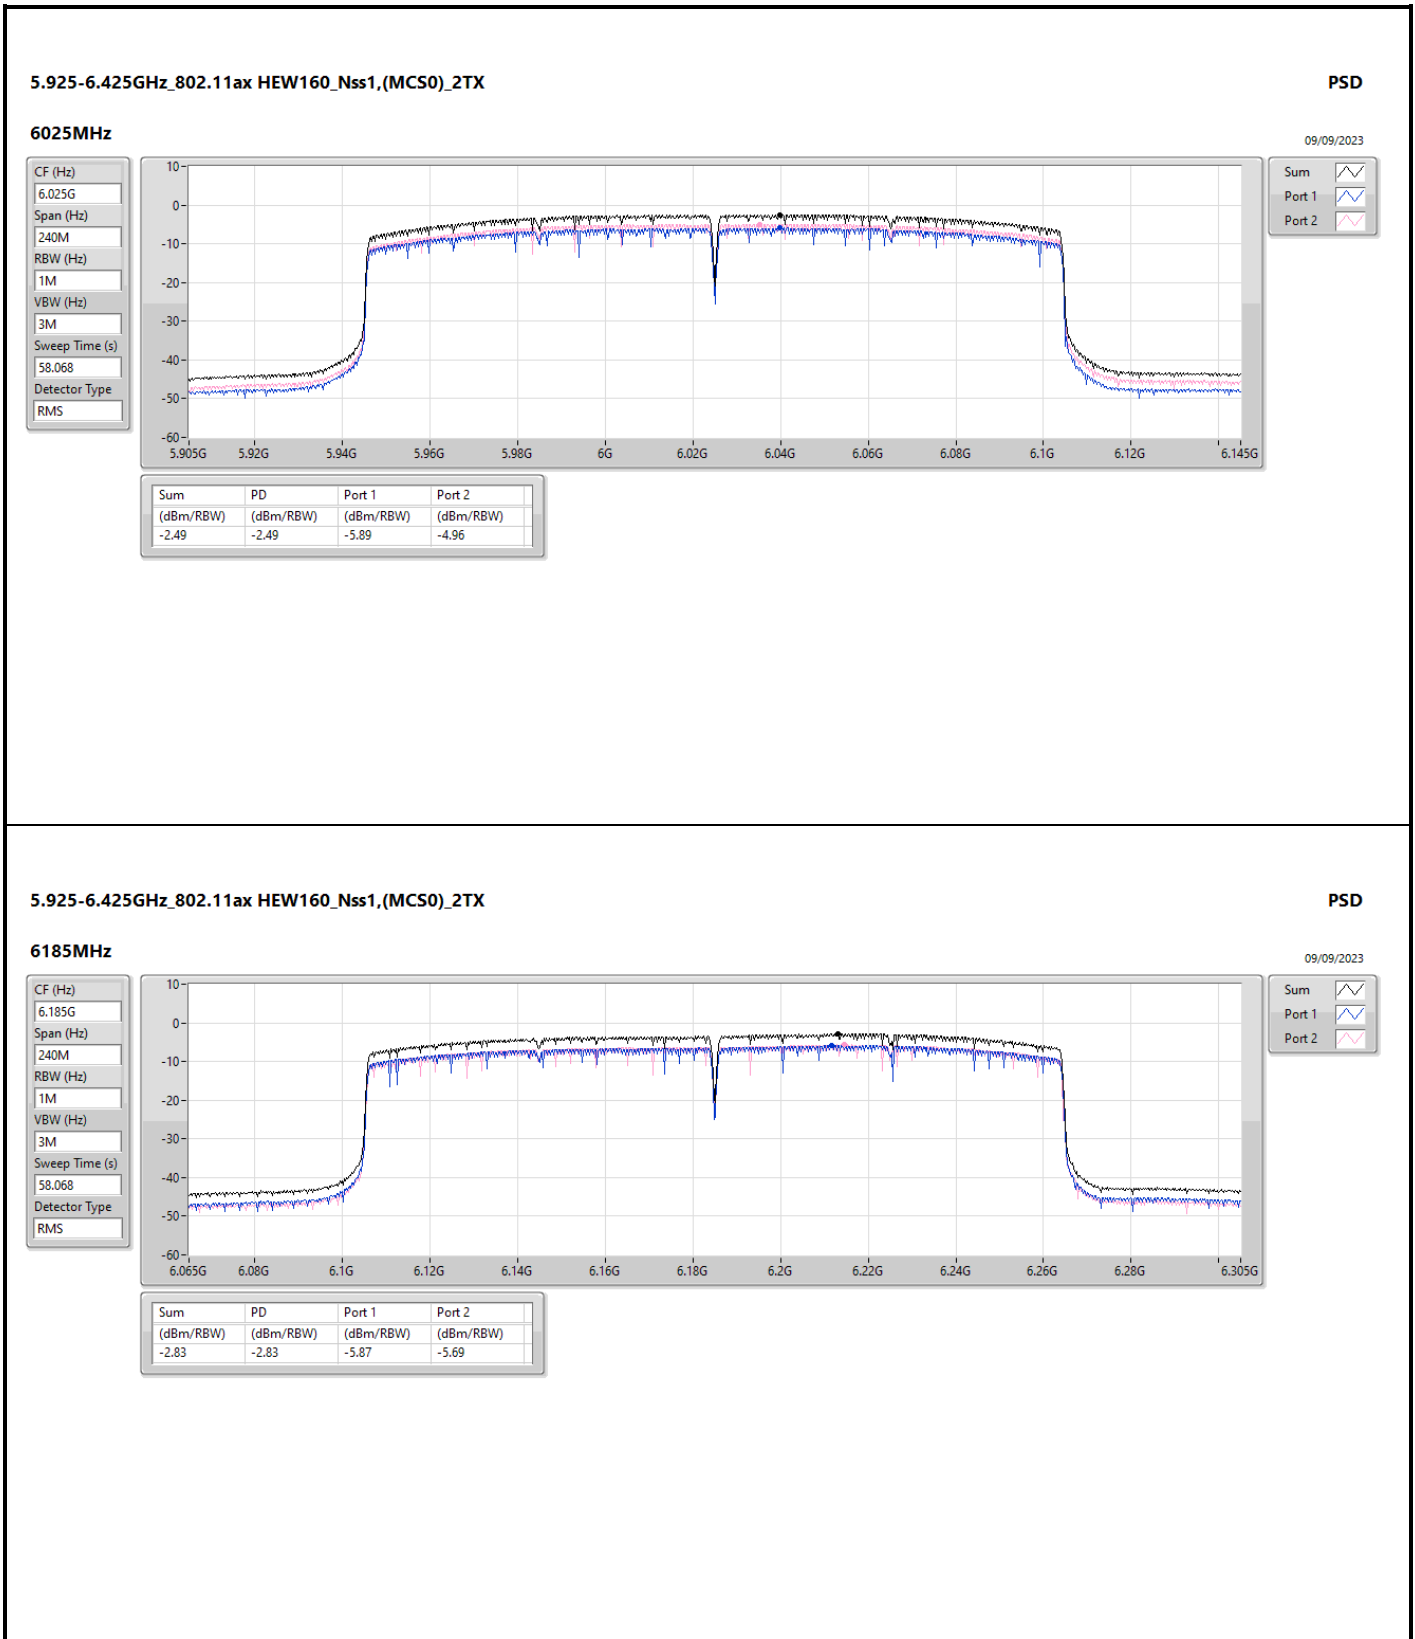

DG = Directional Gain; RBW = 500kHz for 5.725-5.85GHz band / 1MHz for other band;
 PD = trace bin-by-bin of each transmits port summing can be performed maximum power density; Port X = Port X Power Density;