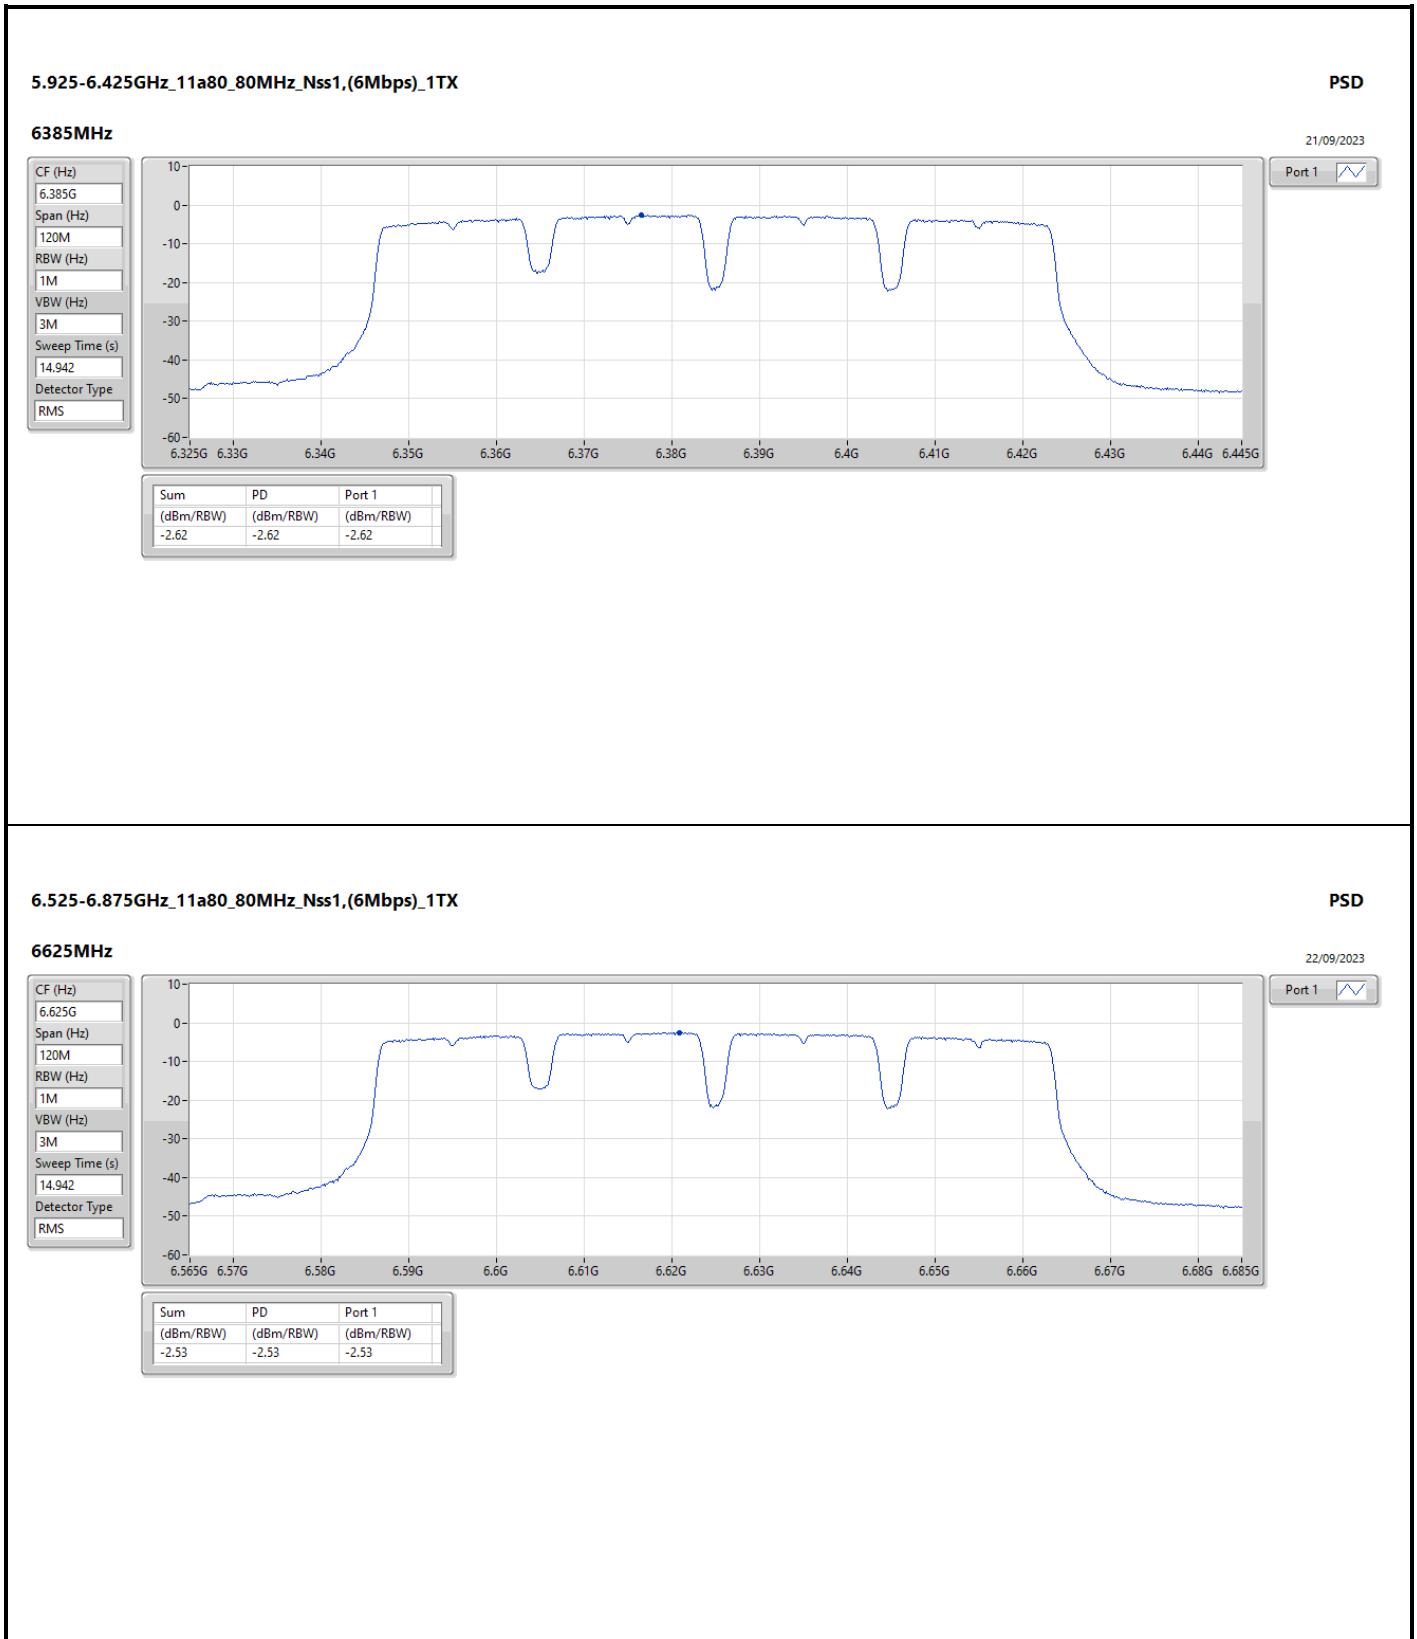

DG = Directional Gain; RBW = 500kHz for 5.725-5.85GHz band / 1MHz for other band;
 PD = trace bin-by-bin of each transmits port summing can be performed maximum power density; Port X = Port X Power Density;