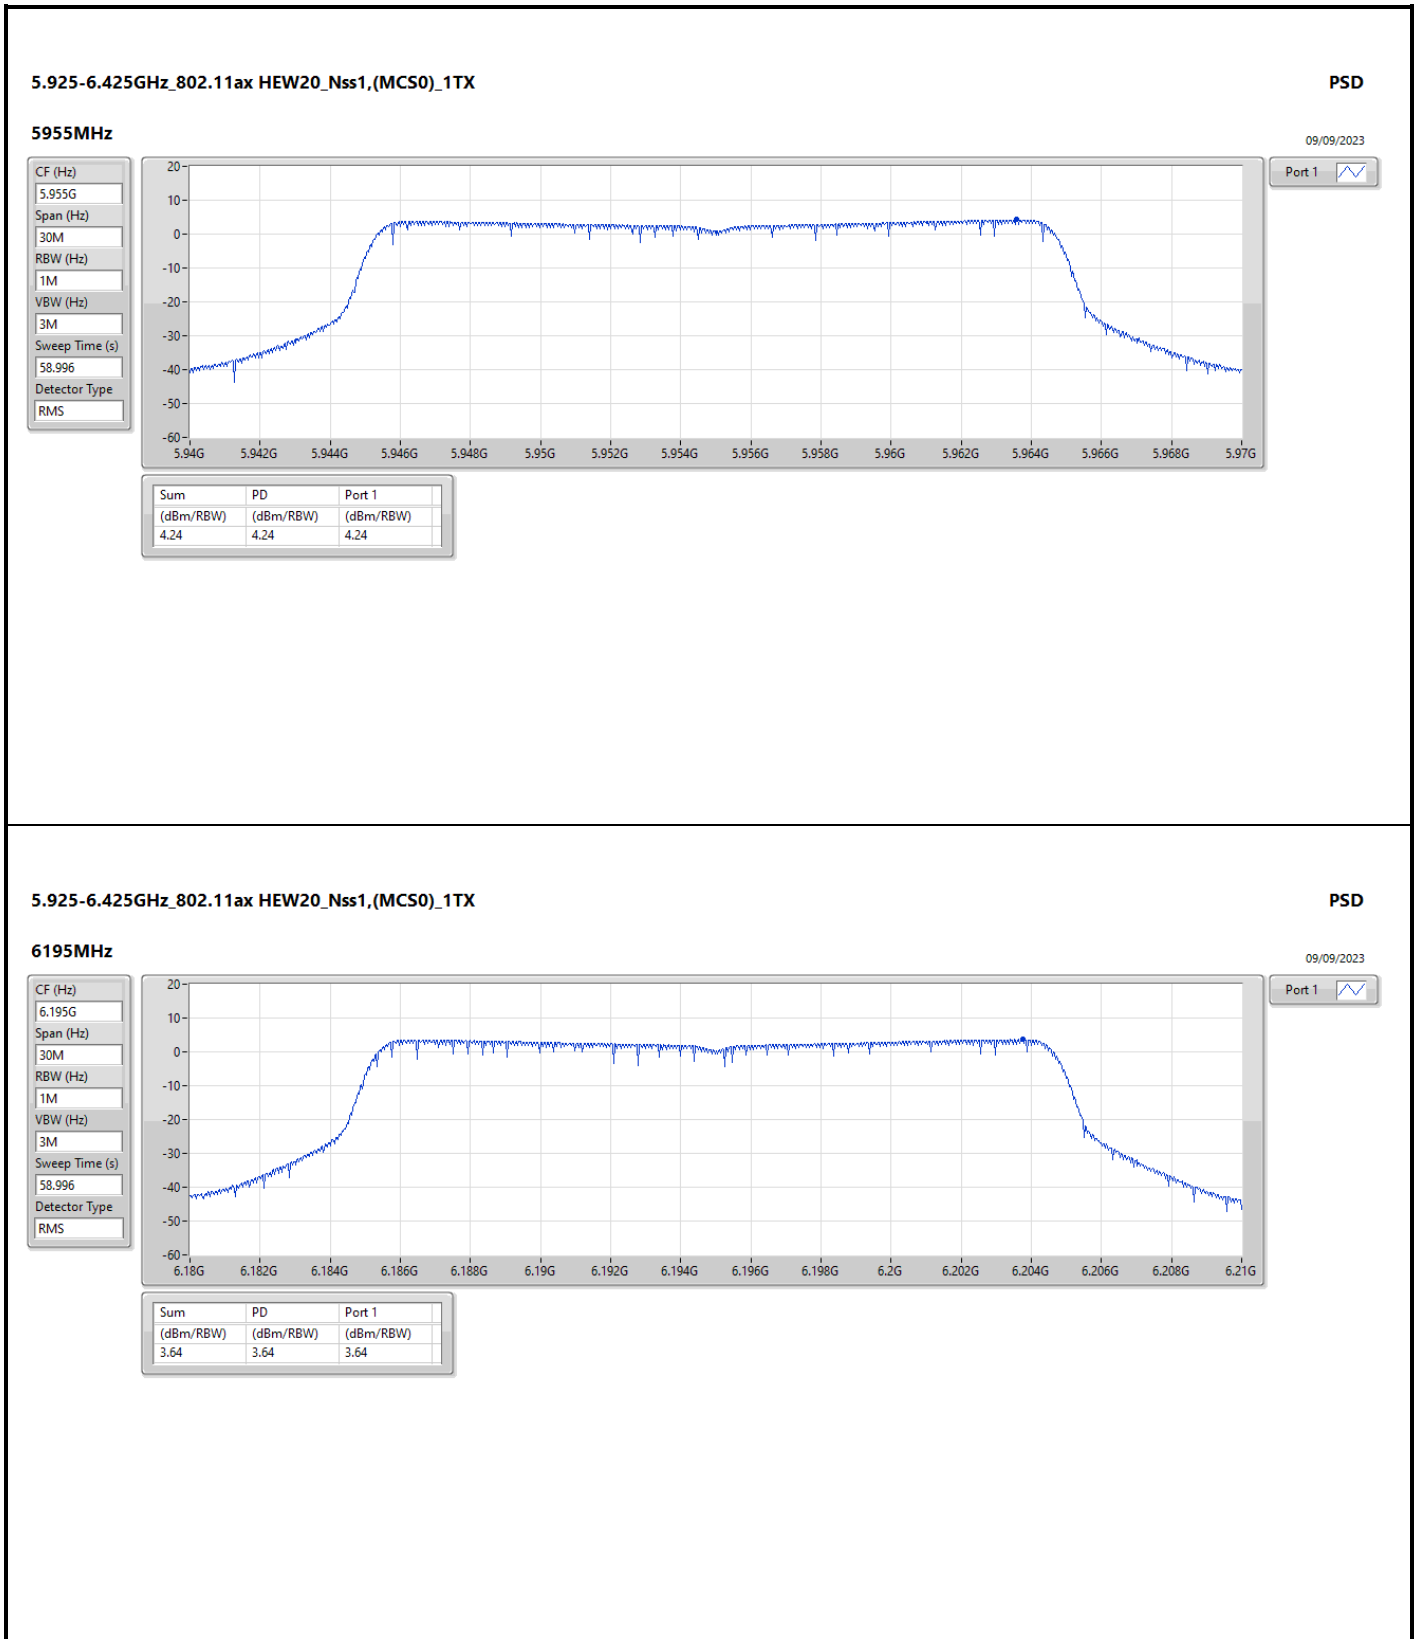

DG = Directional Gain; RBW = 500kHz for 5.725-5.85GHz band / 1MHz for other band;
 PD = trace bin-by-bin of each transmits port summing can be performed maximum power density; Port X = Port X Power Density;