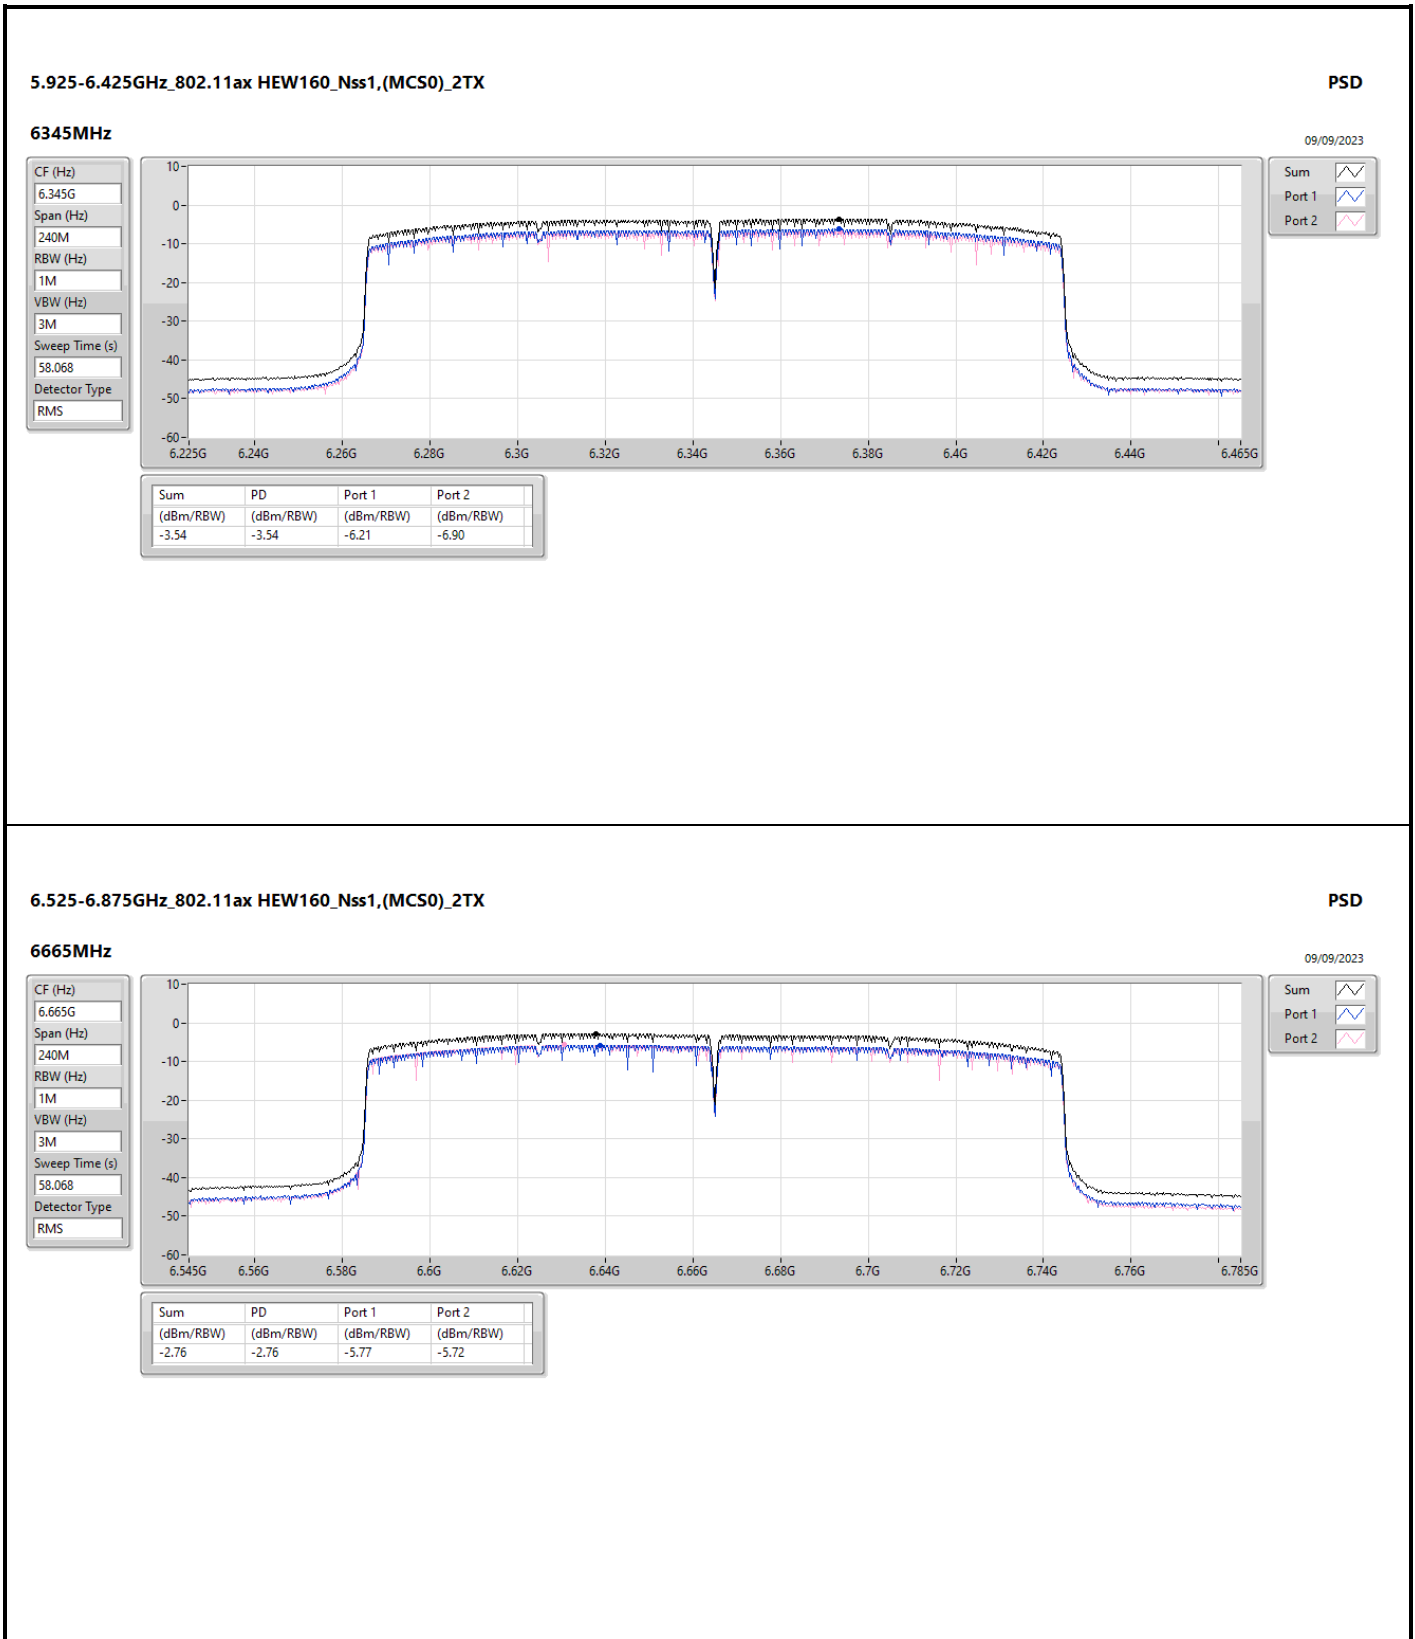

DG = Directional Gain; RBW = 500kHz for 5.725-5.85GHz band / 1MHz for other band;
 PD = trace bin-by-bin of each transmits port summing can be performed maximum power density; Port X = Port X Power Density;