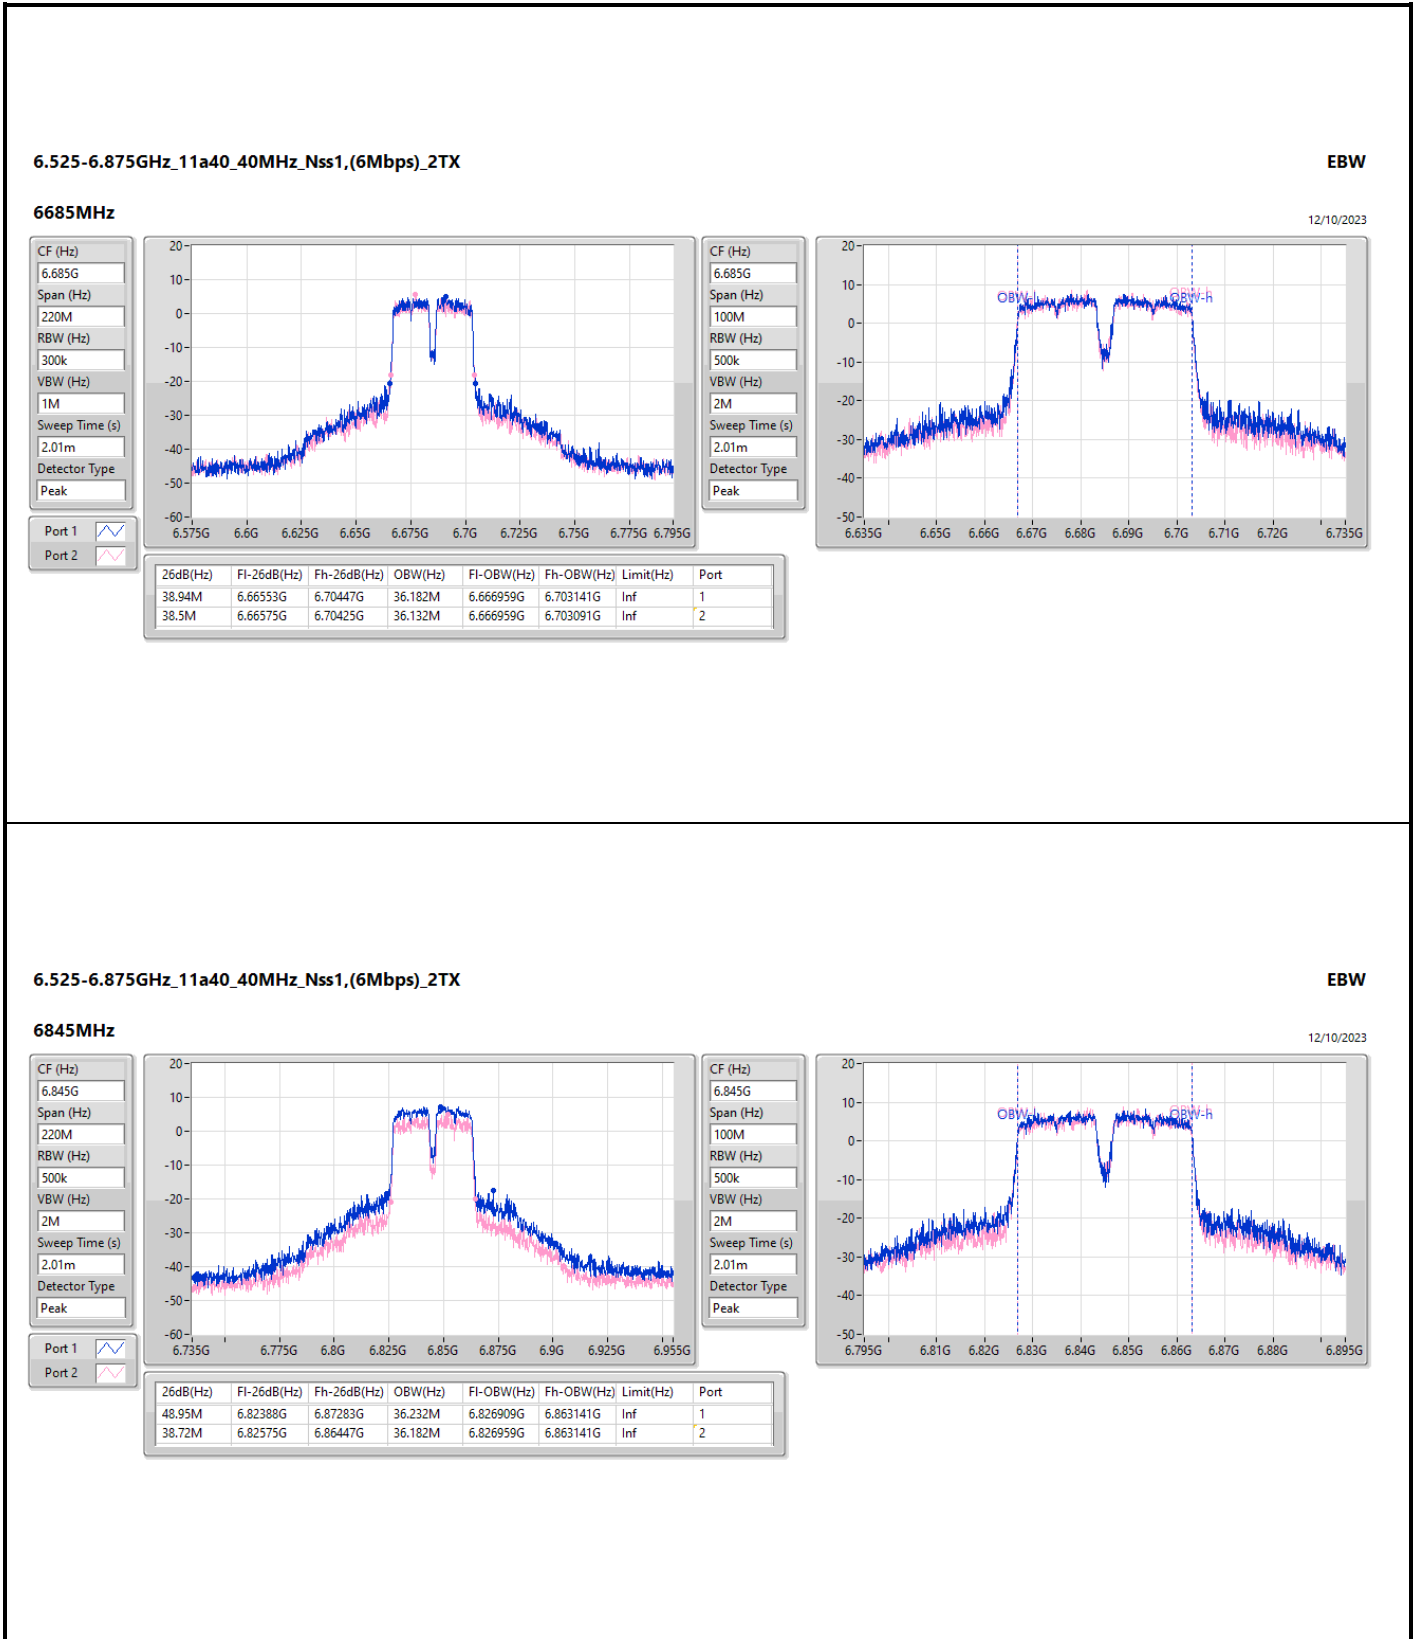

5.925-6.425GHz_11a40_40MHz_Nss1,(6Mbps)_2TX

EBW

6405MHz

12/10/2023

6.525-6.875GHz_11a40_40MHz_Nss1,(6Mbps)_2TX

EBW

6565MHz

12/10/2023