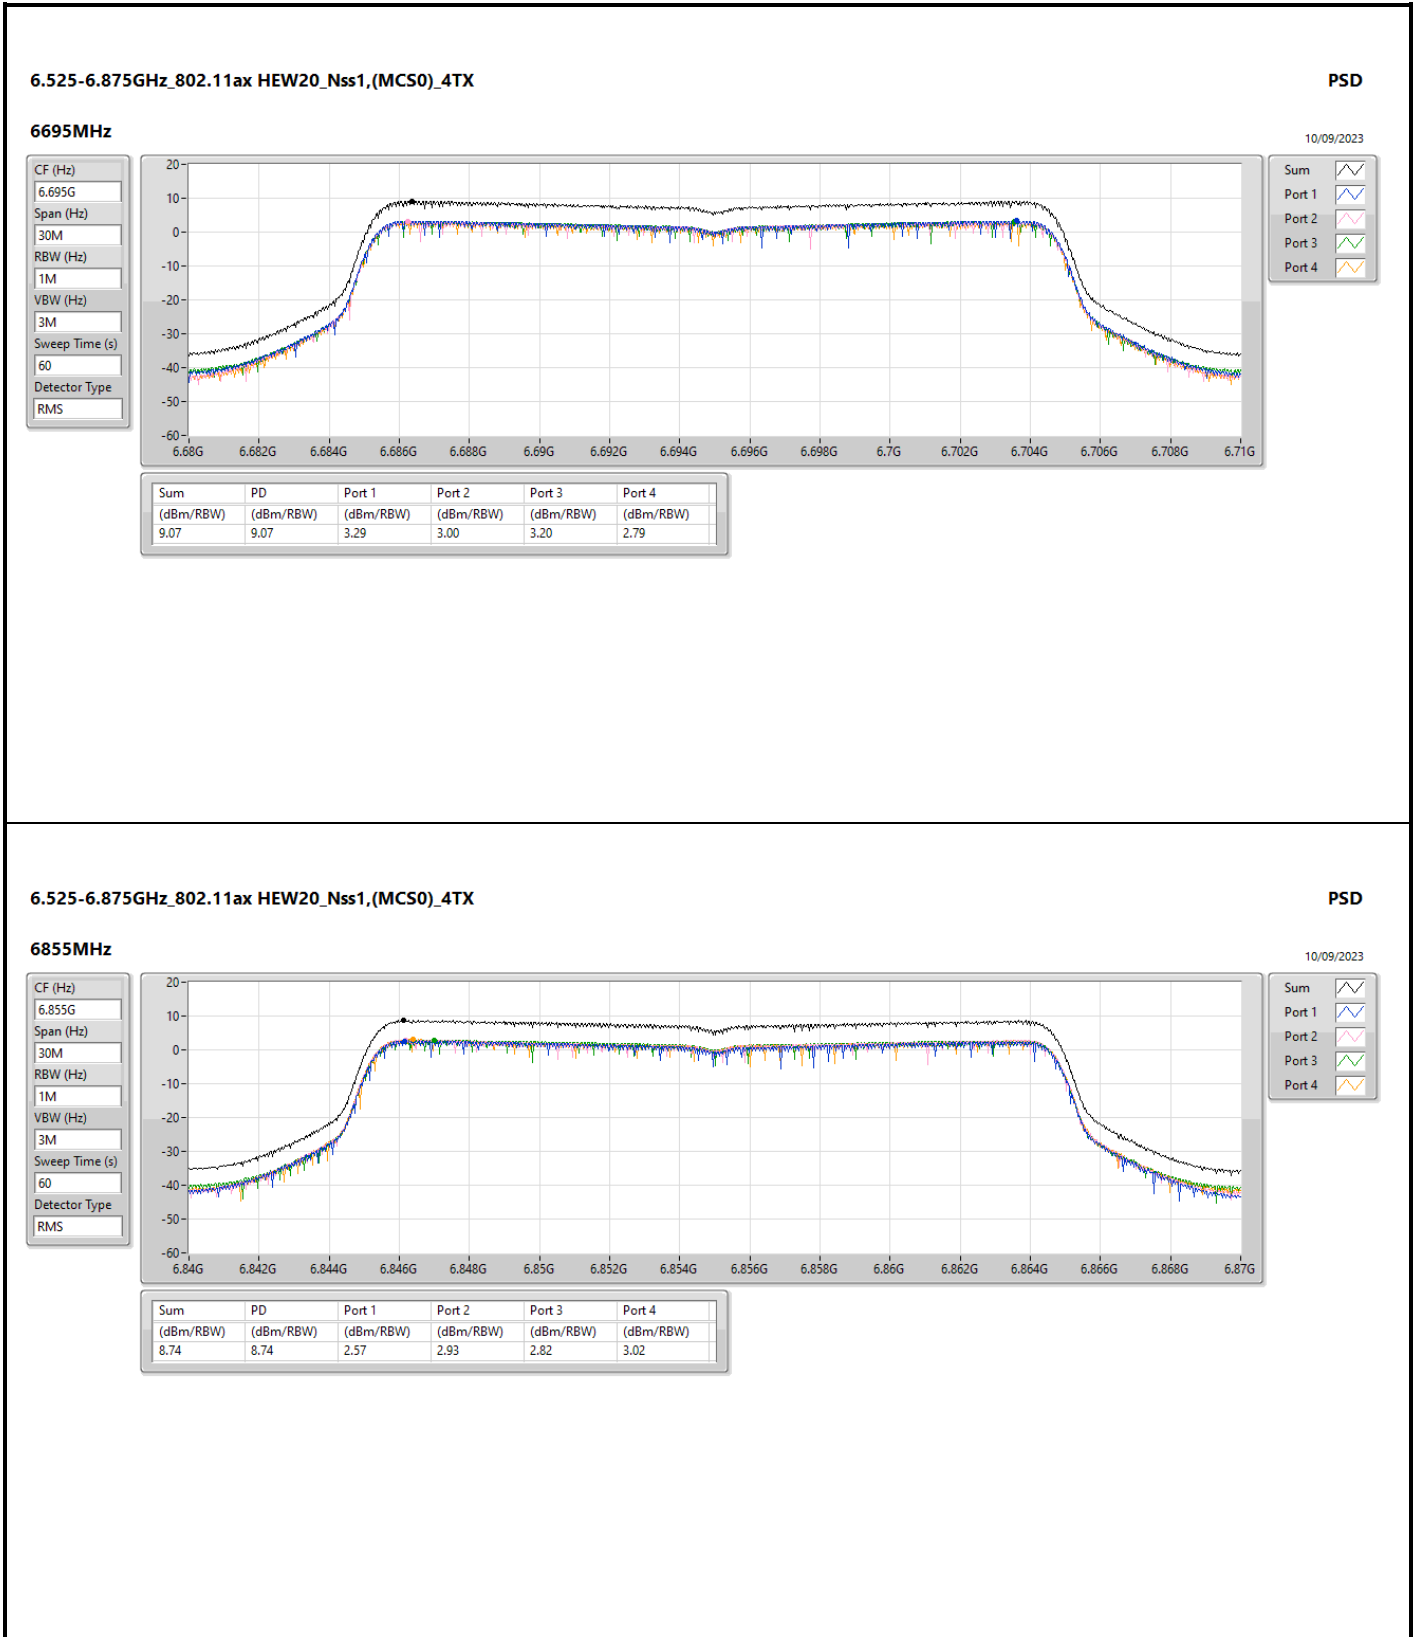

DG = Directional Gain; RBW = 500kHz for 5.725-5.85GHz band / 1MHz for other band;
 PD = trace bin-by-bin of each transmits port summing can be performed maximum power density; Port X = Port X Power Density;