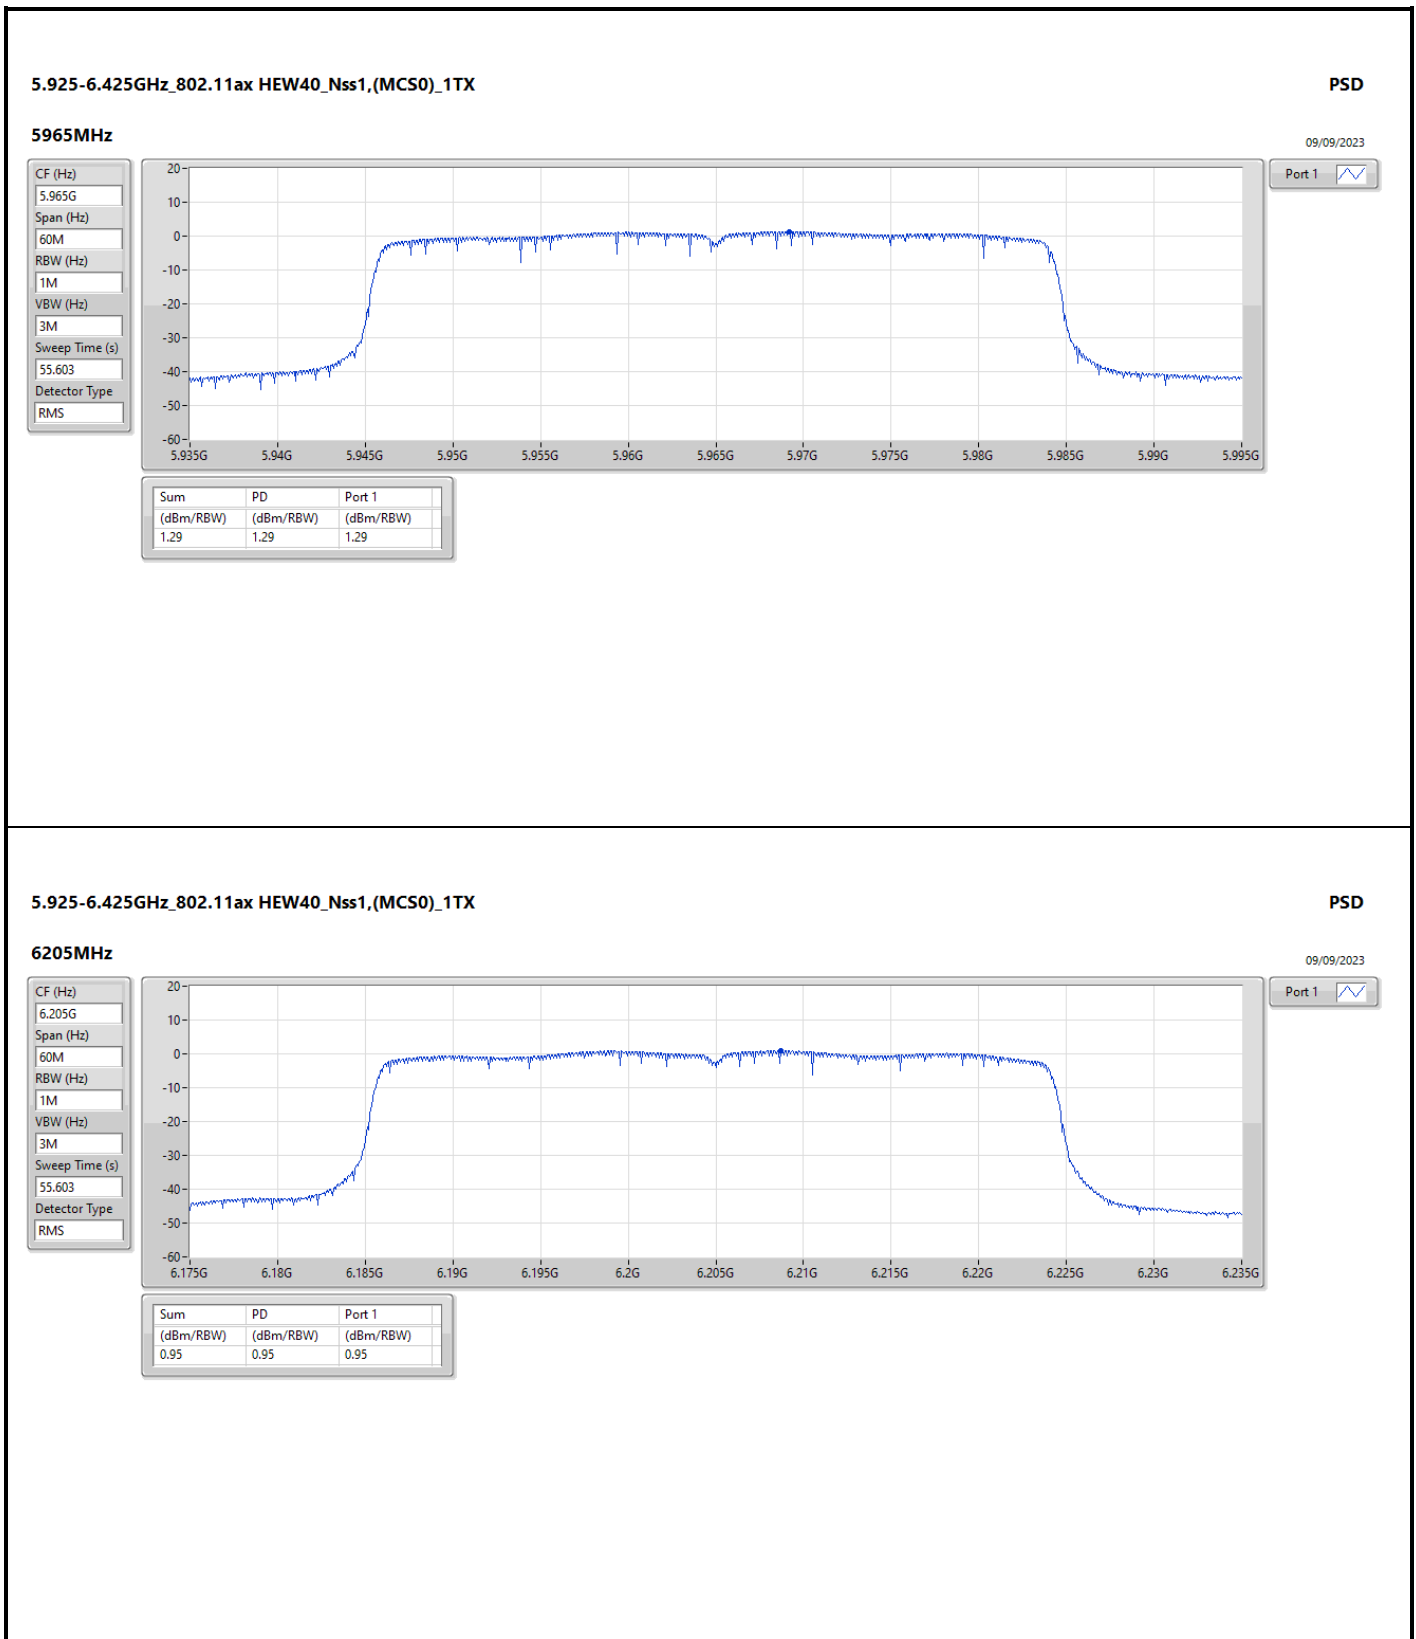

DG = Directional Gain; RBW = 500kHz for 5.725-5.85GHz band / 1MHz for other band;
 PD = trace bin-by-bin of each transmits port summing can be performed maximum power density; Port X = Port X Power Density;