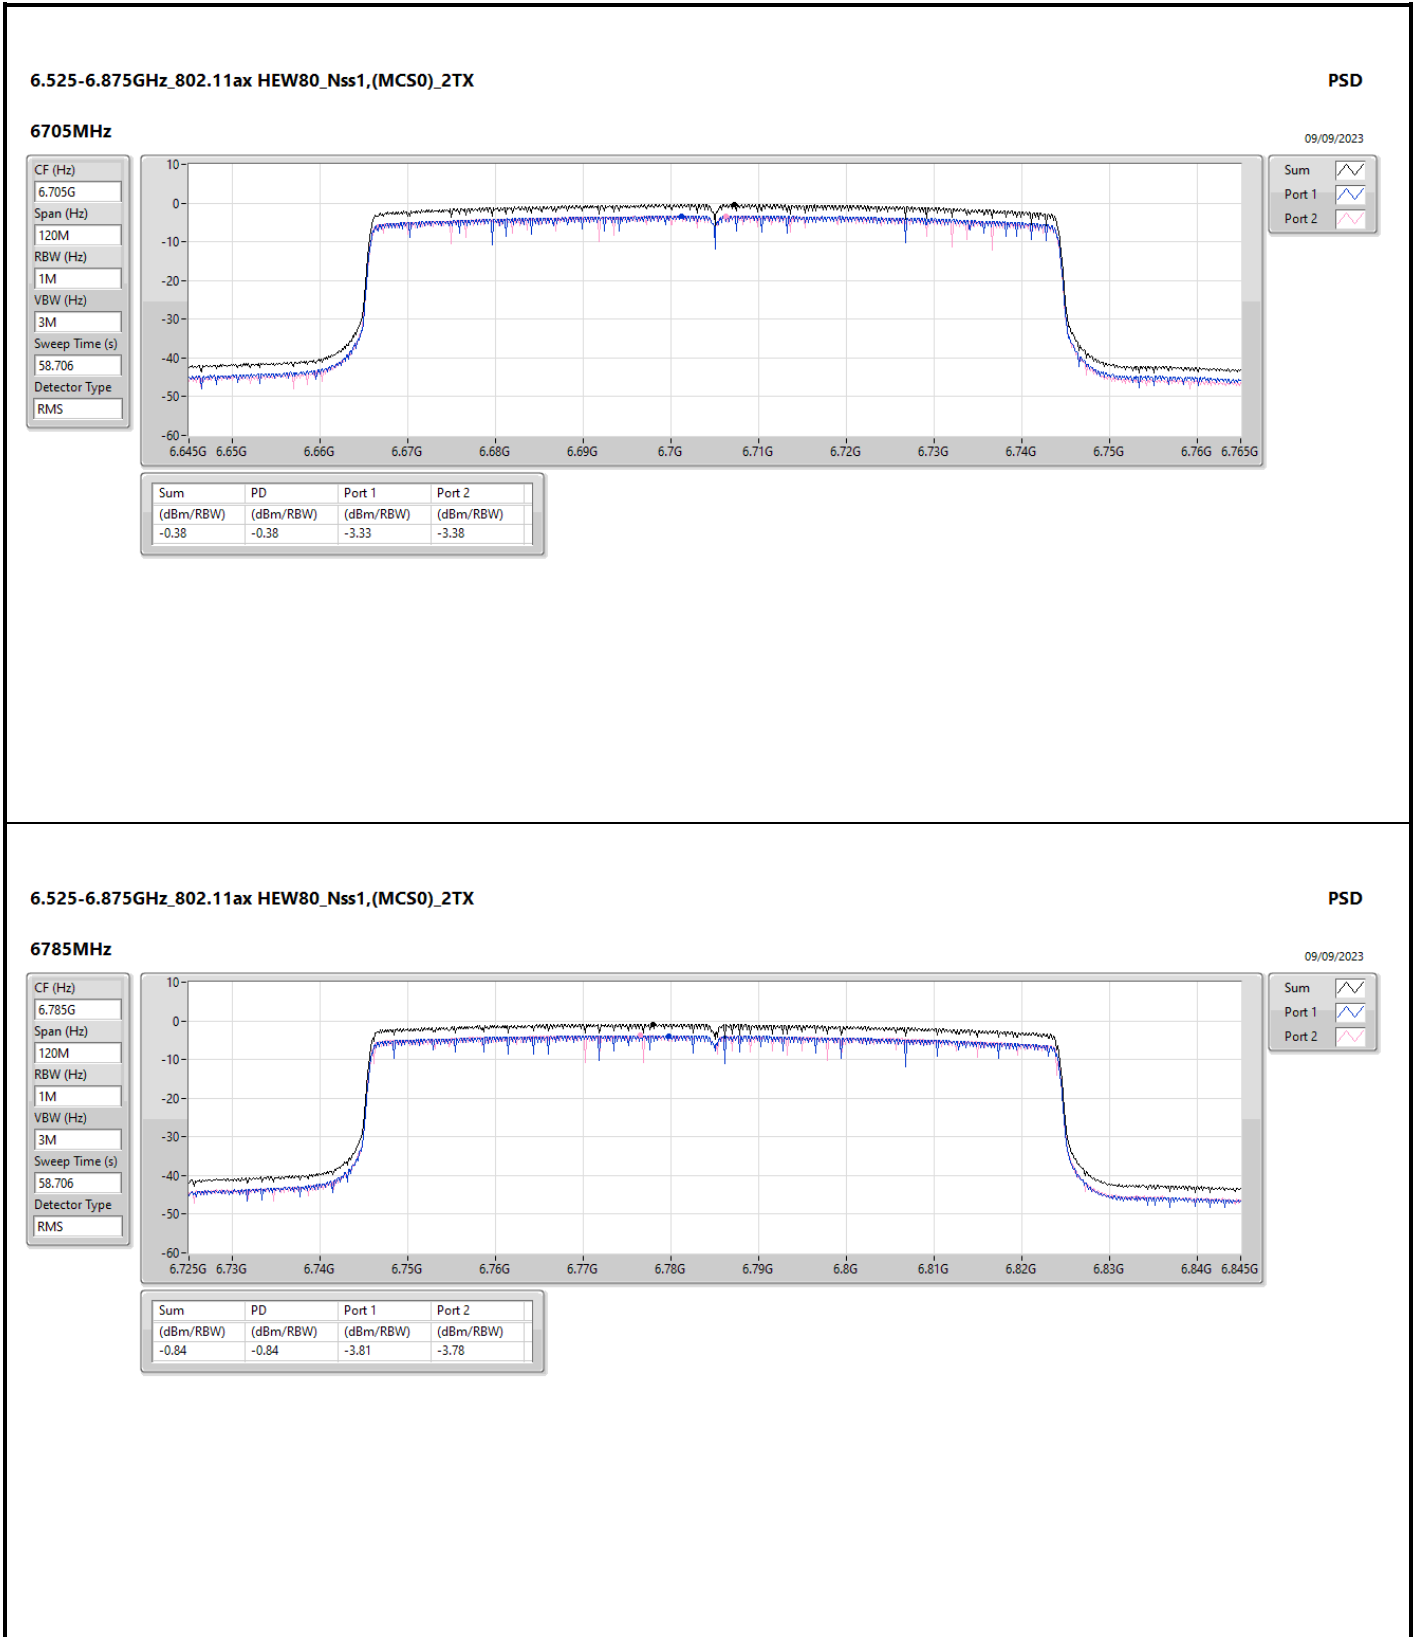

DG = Directional Gain; RBW = 500kHz for 5.725-5.85GHz band / 1MHz for other band;
 PD = trace bin-by-bin of each transmits port summing can be performed maximum power density; Port X = Port X Power Density;