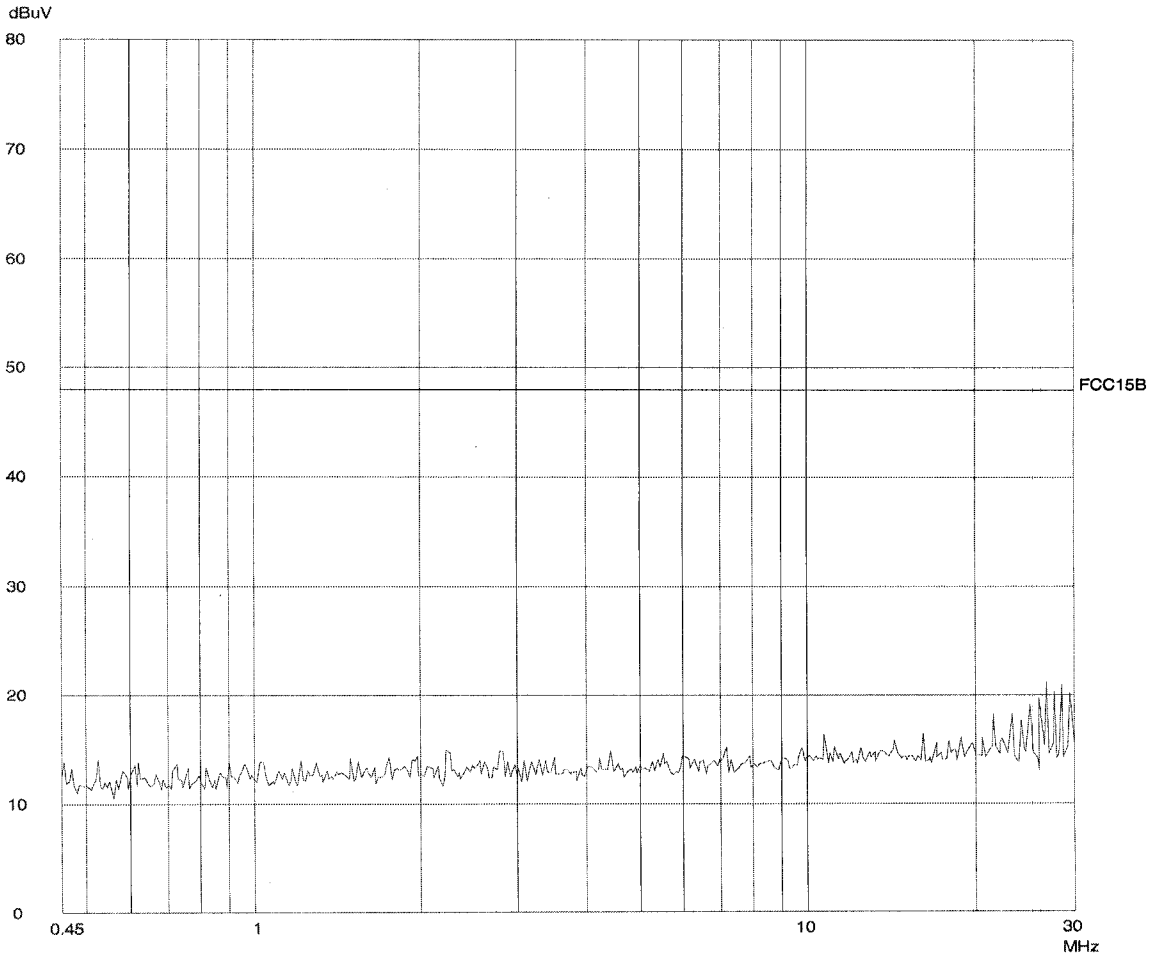

Intertek Testing Services

ETL SEMKO

Report No.: 02088291
Mode: Talk

Tested By: Hong, Report No.: 02088291

Scan Settings (1 Range)

Frequencies			Receiver Settings					
Start	Stop	Step	IF BW	Detector	M-Time	Atten	Preamp	OpRge
450k	30M	5k	10k	PK	20ms	AUTO	LN	OFF 60dB

Final Measurement: x QP

Meas Time: 1 s
Subranges: 16
Acc Margin: 20dB

Transducer No.	Start	Stop	Name
21	9k	30M	EW0698

Report No.: 02088291
Mode: Talk

Tested By: Hong, Report No.: 02088291

Scan Settings (1 Range)