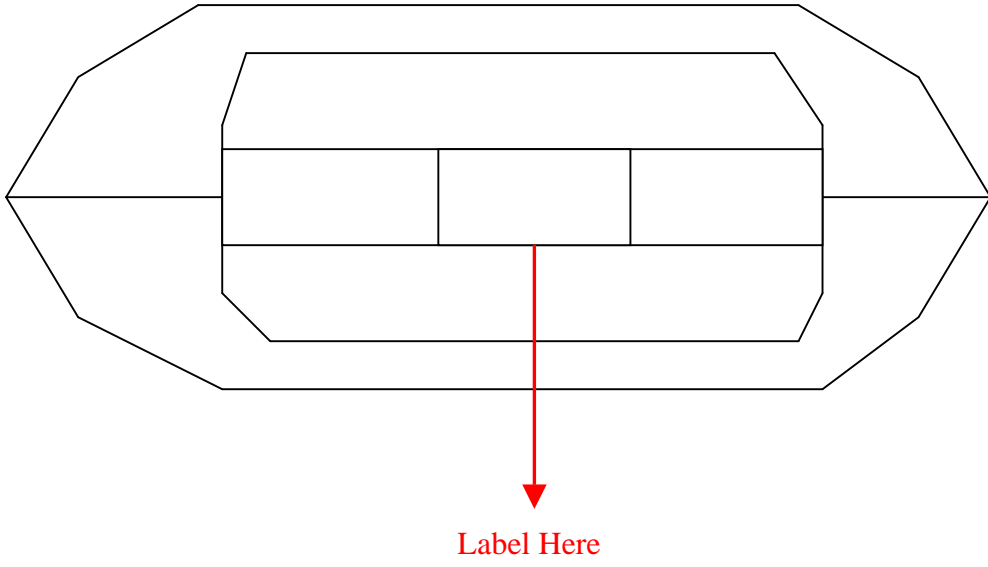

Label Location

Bottom

COMTREND

Home Gateway

Model: VR-3071

SSID: Comtrend34A1_2.4GHz

Comtrend34A1_5GHz

WiFi Key: JGCiBKqeYG