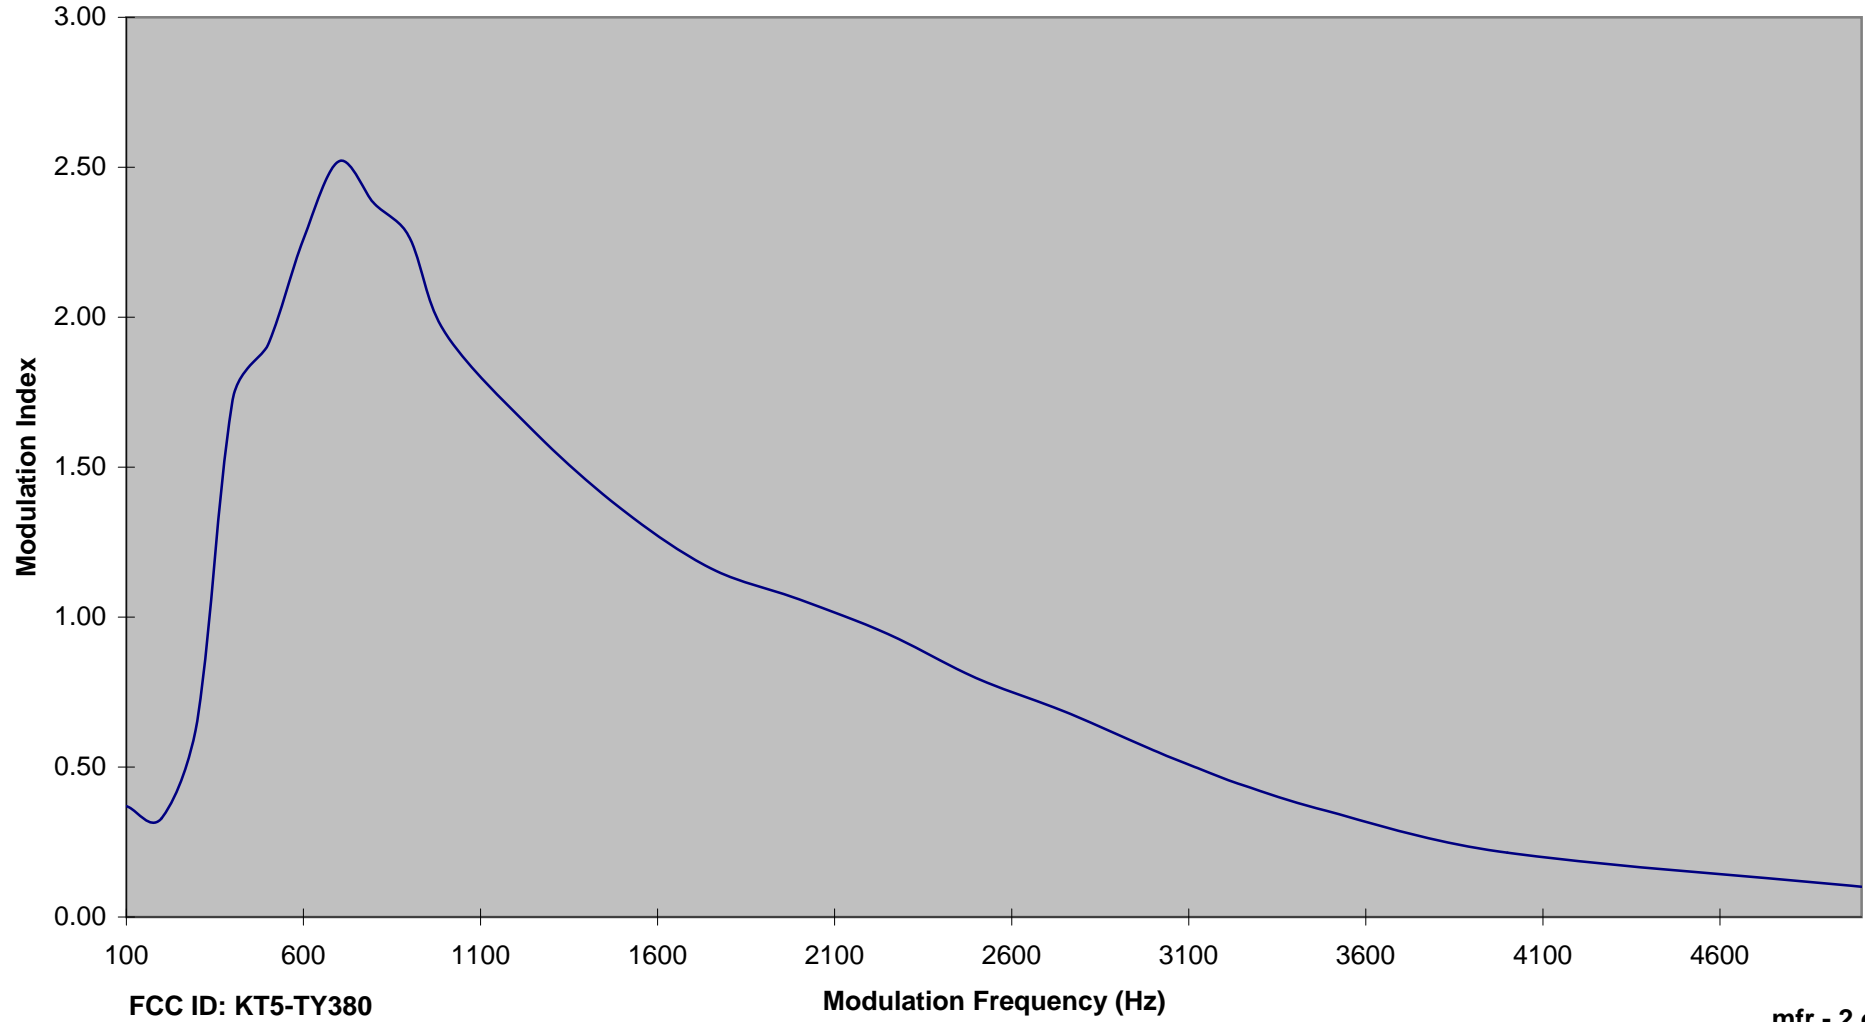

INTERTEK TESTING SERVICES

Modulation Frequency Response

FCC ID: KT5-TY380

Modulation Frequency (Hz)

mfr - 1 of 2

INTERTEK TESTING SERVICES

Modulation Frequency Response

FCC ID: KT5-TY380