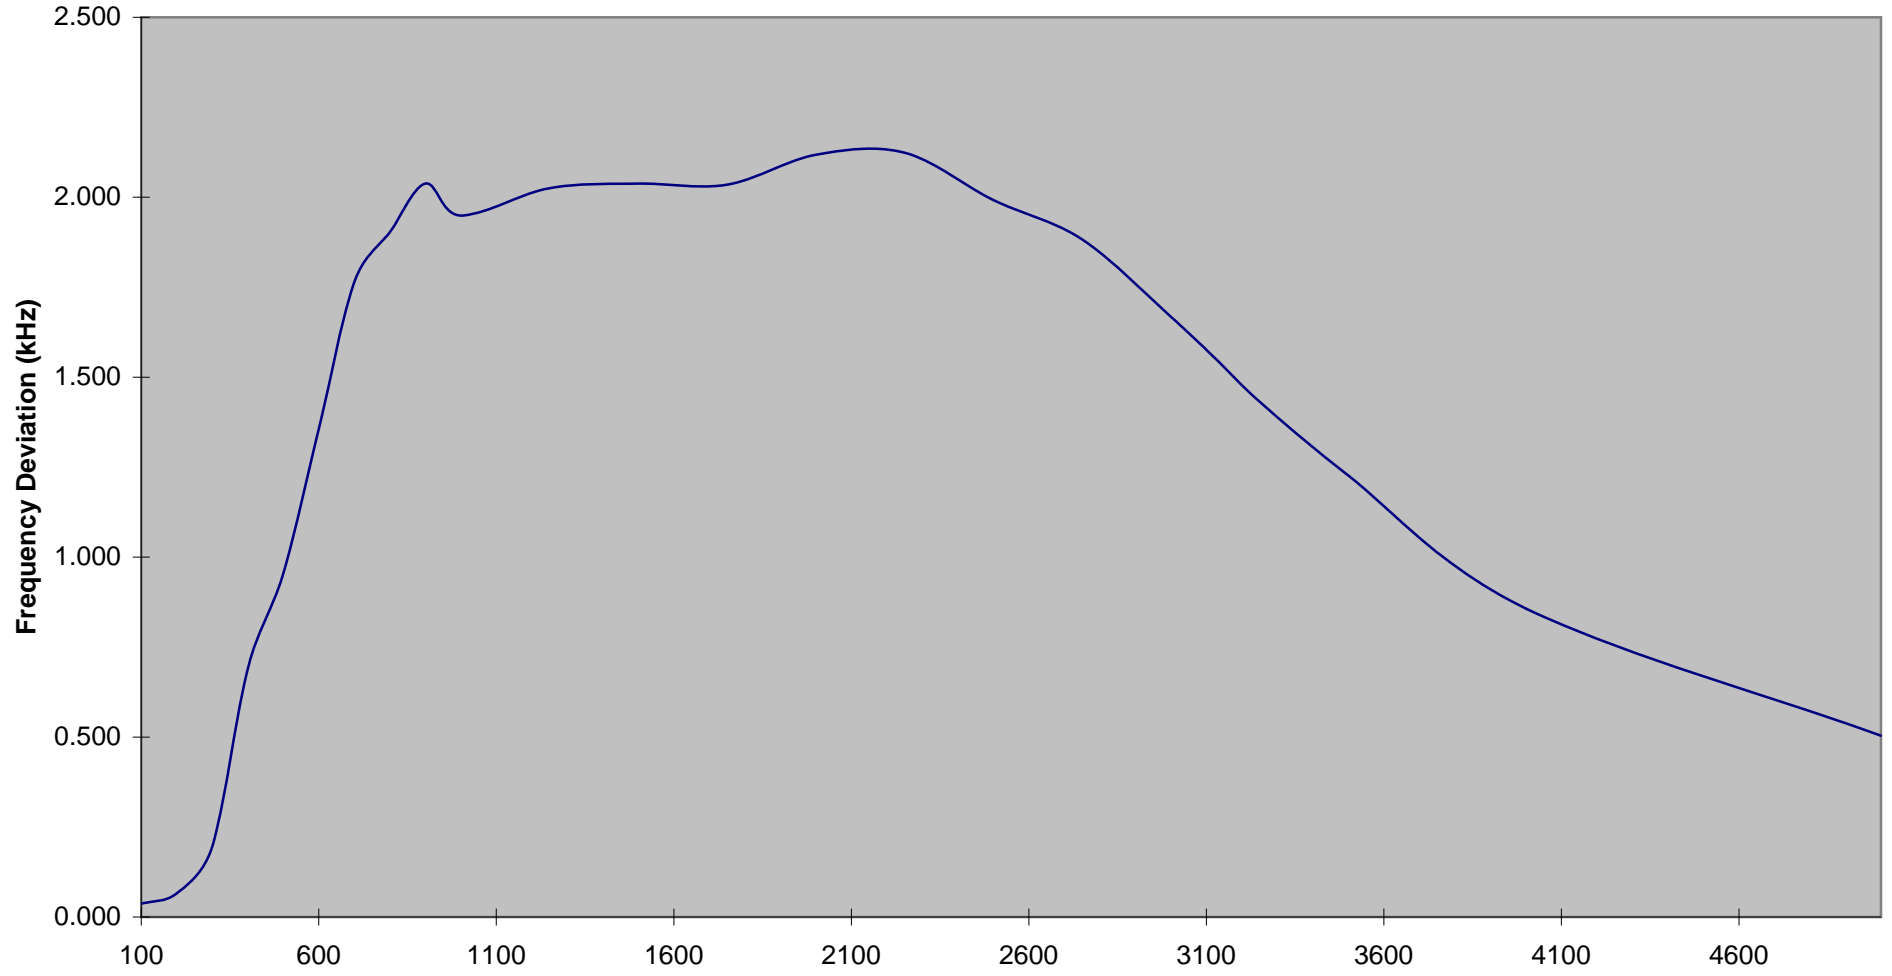

INTERTEK TESTING SERVICES

Modulation Frequency Response

FCC ID: KT5-TY380

Modulation Frequency (Hz)

mfr - 1 of 2

INTERTEK TESTING SERVICES

Modulation Frequency Response

FCC ID: KT5-TY380