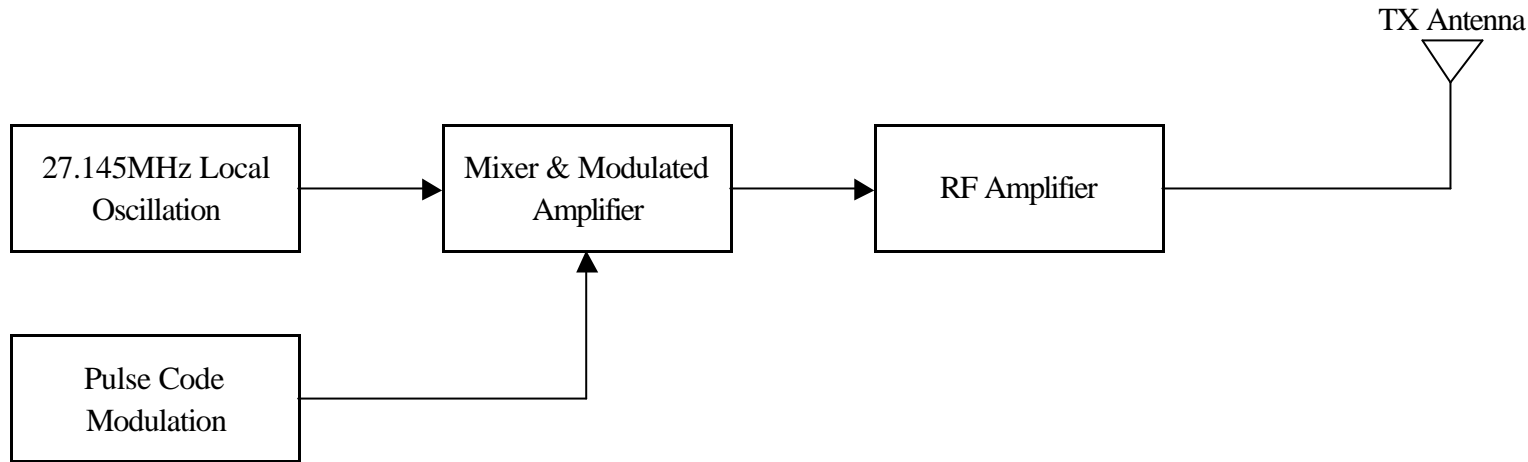

Block Diagram For Crazy Taxi DS27171 (27.145MHz Transmitter Part)

Date : 25, Apr, 2003

Block Diagram For Crazy Taxi DS27171 (27.145MHz Receiver Part)