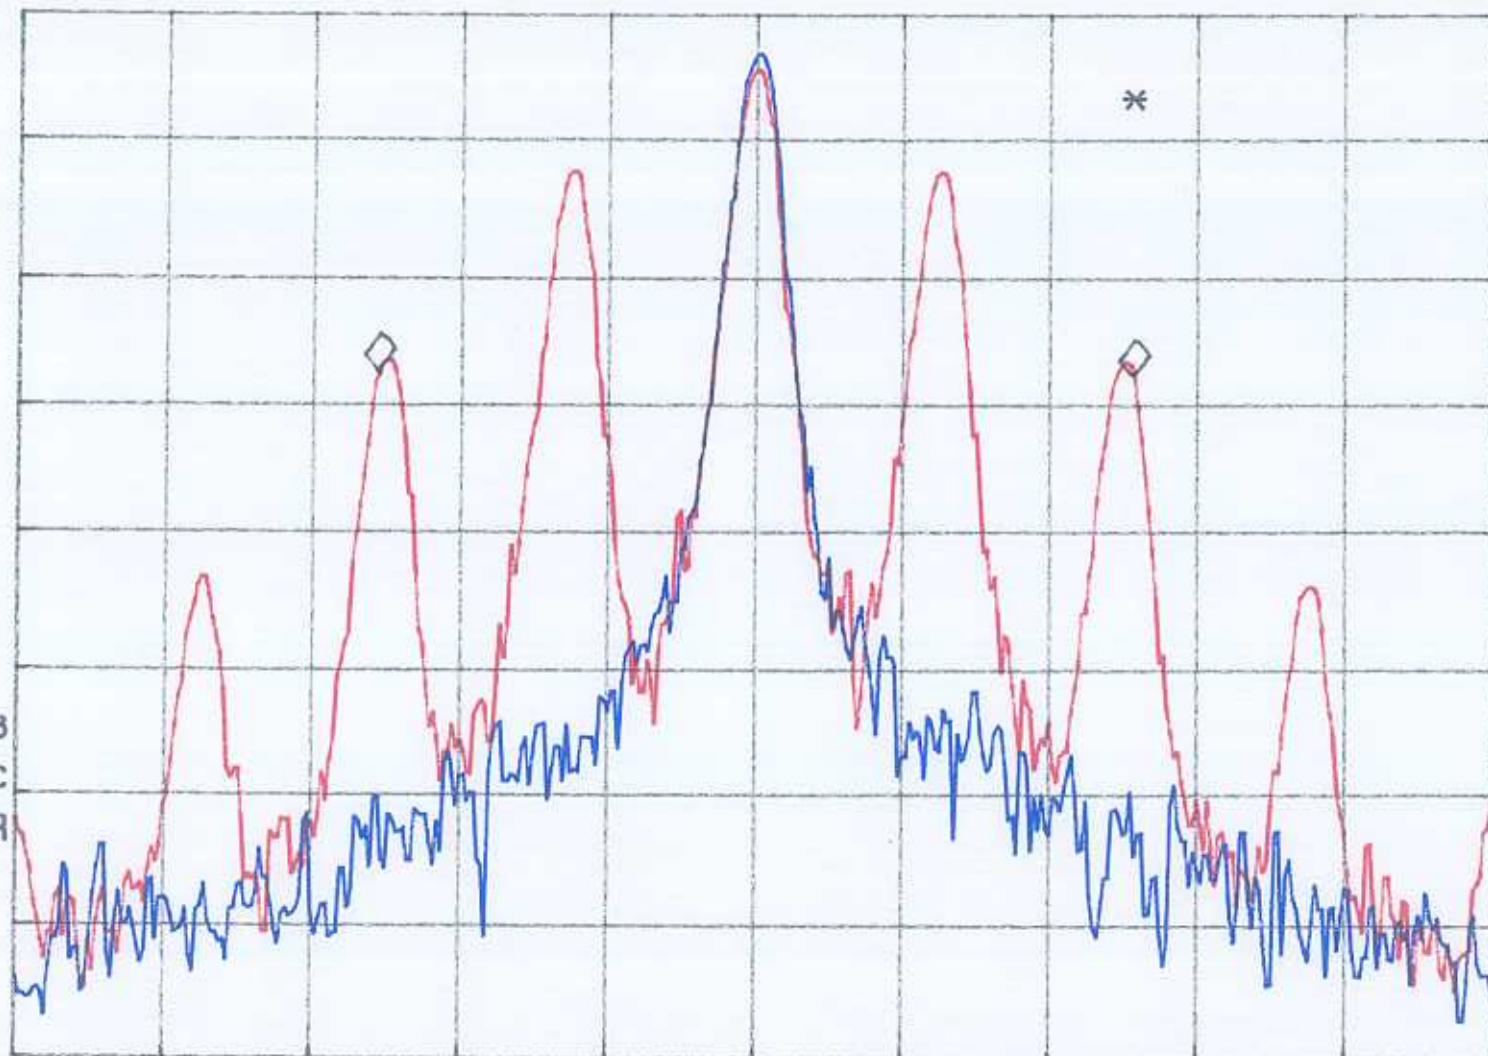

RES BW 300 Hz

VBW 300 Hz

SPAN 20.00 kHz

SWP 1.00 sec

hp

REF 17.0 dBm

AT 30 dB

MKR -10.25 kHz

.45 dB

PEAK
LOG
10
dB/

VA VB
SC FC
CORR

CENTER 467.63750 MHz

#RES BW 300 Hz

VBW 300 Hz

SPAN 20.00 kHz

SWP 1.00 sec