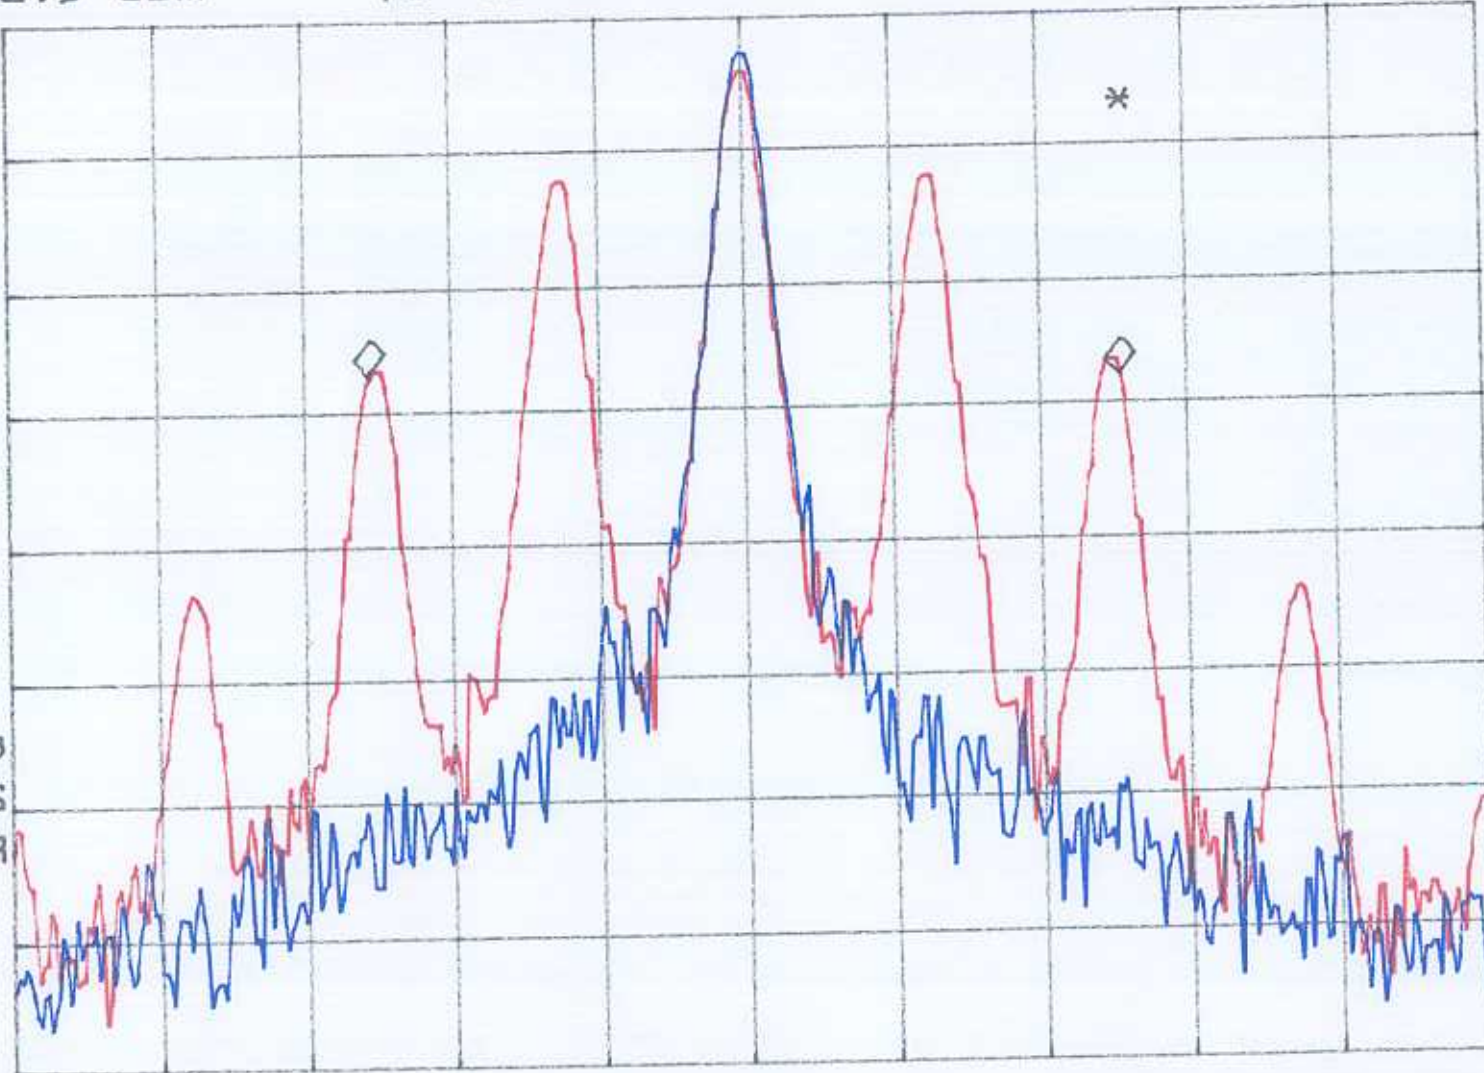

hp

REF 22.0 dBm

AT 40 dB

MKR -10.20 kHz

.67 dB

PEAK
LOG
10
dB/

VA VB
SC FS
CORR

CENTER 462.63750 MHz

RES BW 300 Hz

VBW 300 Hz

SPAN 20.00 kHz

SWP 1.00 sec

hp

REF 17.0 dBm

AT 30 dB

MKR -10.25 kHz

.45 dB

PEAK
LOG
10
dB/

VA VB
SC FC
CORR

CENTER 467.63750 MHz

#RES BW 300 Hz

VBW 300 Hz

SPAN 20.00 kHz

SWP 1.00 sec