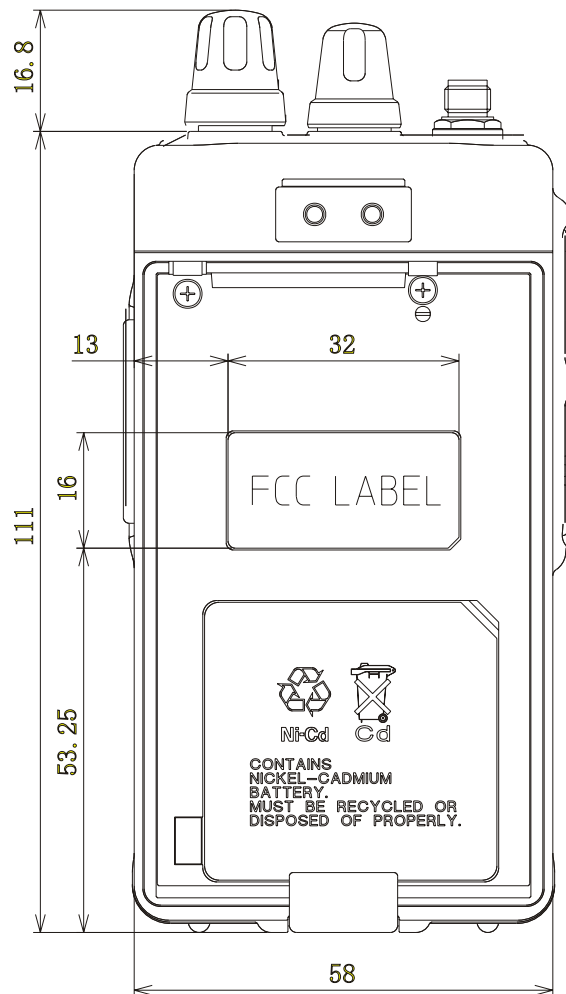

## FCC Operational Requirement

This device complies with 15 of the FCC Rules. Operation is subject to condition that this device does not cause harmful interference.

YAESU VXA-200  
 FCC LABEL POSITION

REAR SIDE PANEL

All dimensions are in millimeters