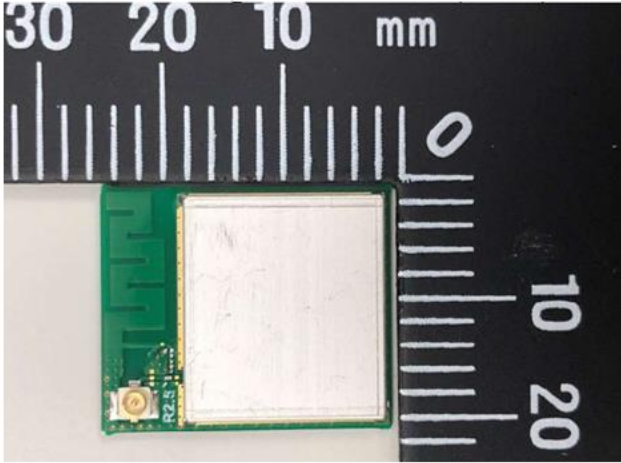

External Photograph

WiFi module: WFI32E01UE-HUGHES

FCC ID: K3Y-MC-WLAN

Topside.

Underside.