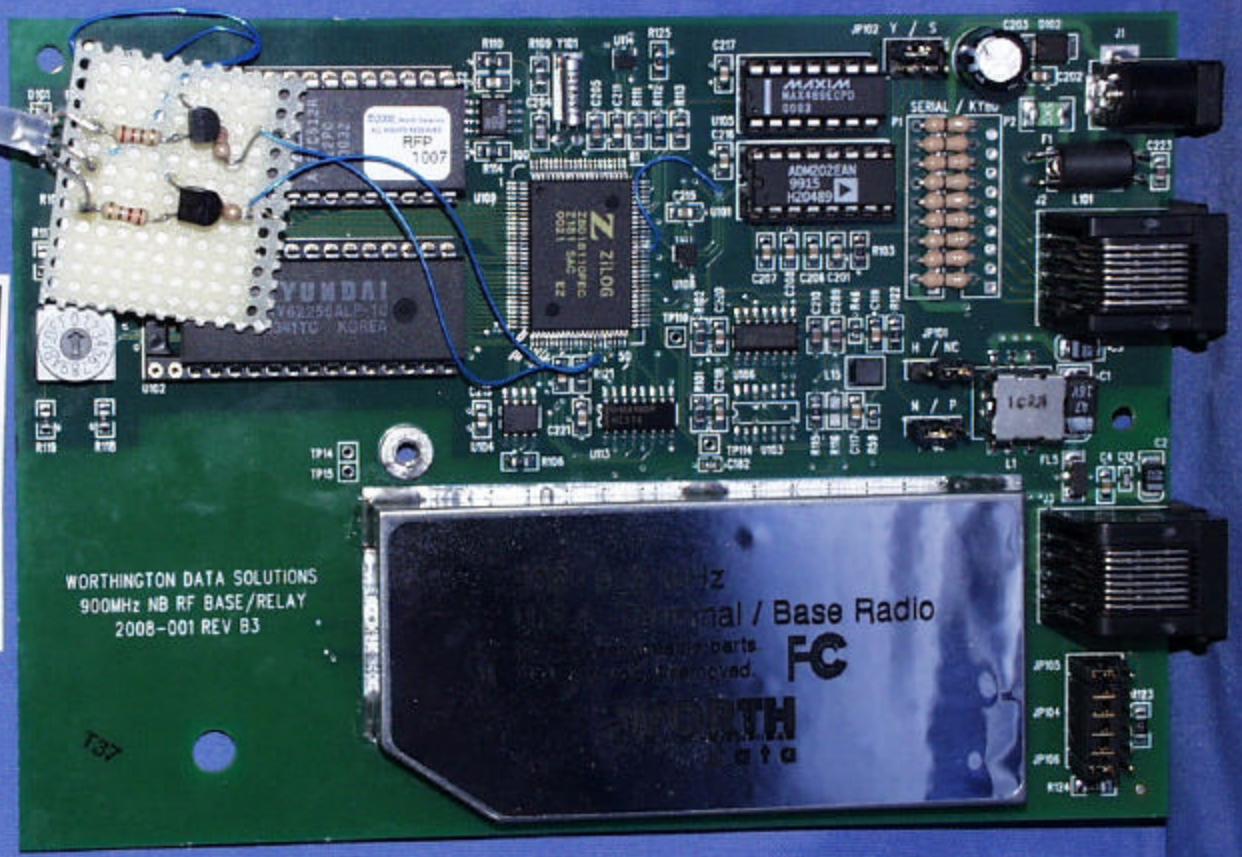

WORTH DATA
01U0706-1 3/14/01

WORTHINGTON DATA SOLUTIONS
900MHz NB RF BASE/RELAY
2008-001 REV B3

900 MHz
Terminal / Base Radio
Removable parts.
Shield removed. FC
WORTH
data

MAX4224M
MAX4224CPD
0008

ADM6022AN
0913
K204801

YUNDAI
RFP
1007

YUNDAI
952236ALP10
34110 KOREA

Z
00712

SERIAL / EYE0

1428

J105

J104

J106

R104

WORTH DATA
01U0706-1 3/14/01

WORTHINGTON DATA SOLUTIONS
900MHz NB RF BASE/RELAY
2008-001 REV B3

900MHz
NB RF Base / Base Radio
Some parts
removed.
WORTH
DATA

WORTH DATA
01U0706-1 3/14/01