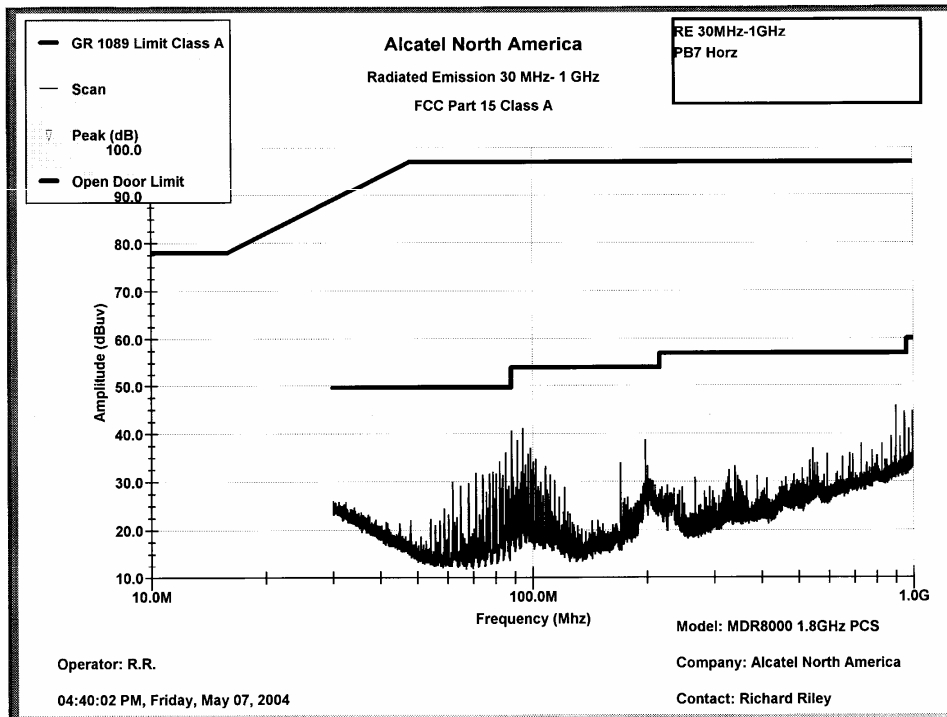

MDR8000 1.8 GHZ PCS REGULAR SHELF

MDR8000 1.8 GHZ PCS COMPACT SHELF