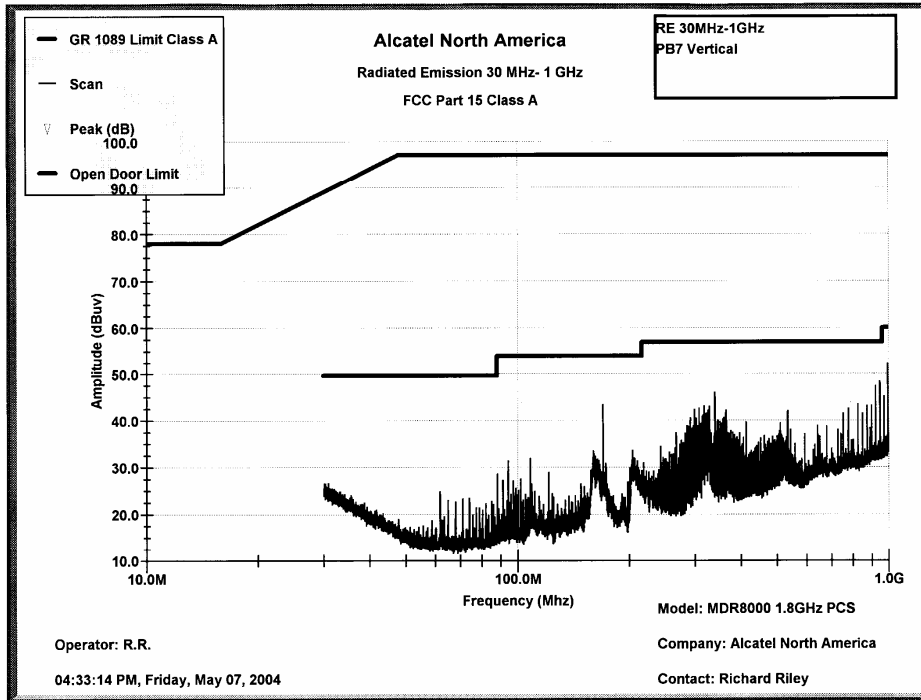

MDR8000 1.8 GHZ PCS REGULAR SHELF

MDR8000 1.8 GHZ PCS COMPACT SHELF