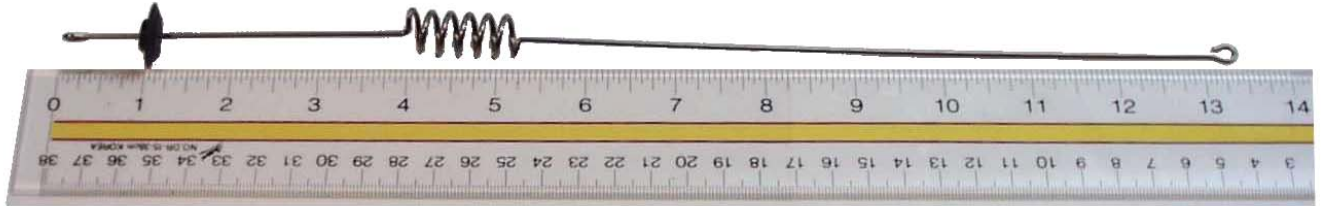

ANNEX 2 – EXTERNAL PHOTOGRAPHS OF EUT

FCC ID: ITC-AP-4700

PHOTO #1
¾ FRONT VIEW

CRN TELEMETRY DEVICES INC.
ALARM PATH ECHO, MODEL: AP-4700

ANNEX 2 – EXTERNAL PHOTOGRAPHS OF EUT

FCC ID: ITC-AP-4700

PHOTO #2
¾ REAR VIEW

CRN TELEMETRY DEVICES INC.
ALARMPATH ECHO, MODEL: AP-4700

ANNEX 2 – EXTERNAL PHOTOGRAPHS OF EUT

FCC ID: ITC-AP-4700

PHOTO #3

CRN TELEMETRY, COLINEAR ANTENNA, PN: HG3DB

CRN TELEMETRY, QUARTER-WAVE RIGID WHIP ANTENNA, PN: G0DB

**CRN TELEMETRY DEVICES INC.
ALARMPATH ECHO, MODEL: AP-4700**