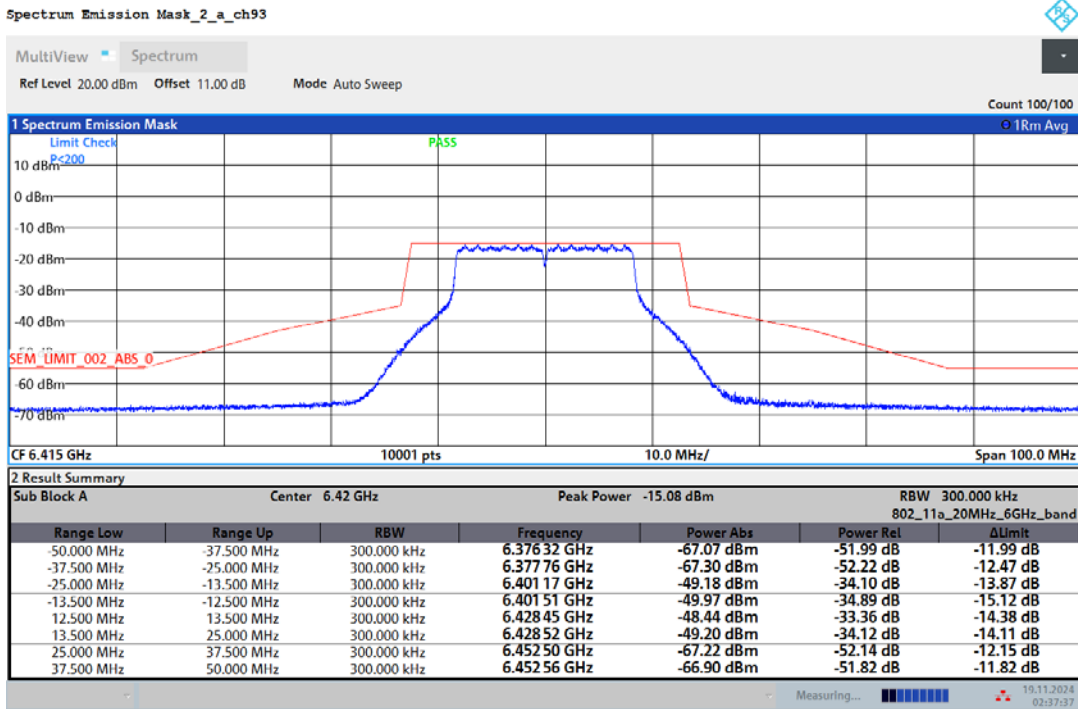

Spectrum Emission Mask_2_a_ch1

02:33:37 19.11.2024

Spectrum Emission Mask_2_a_ch45

02:35:37 19.11.2024

Registration number: W6M22409-23739-C-3
 FCC ID: IR5ML15

02:37:37 19.11.2024

02:40:33 19.11.2024

Registration number: W6M22409-23739-C-3
 FCC ID: IR5ML15