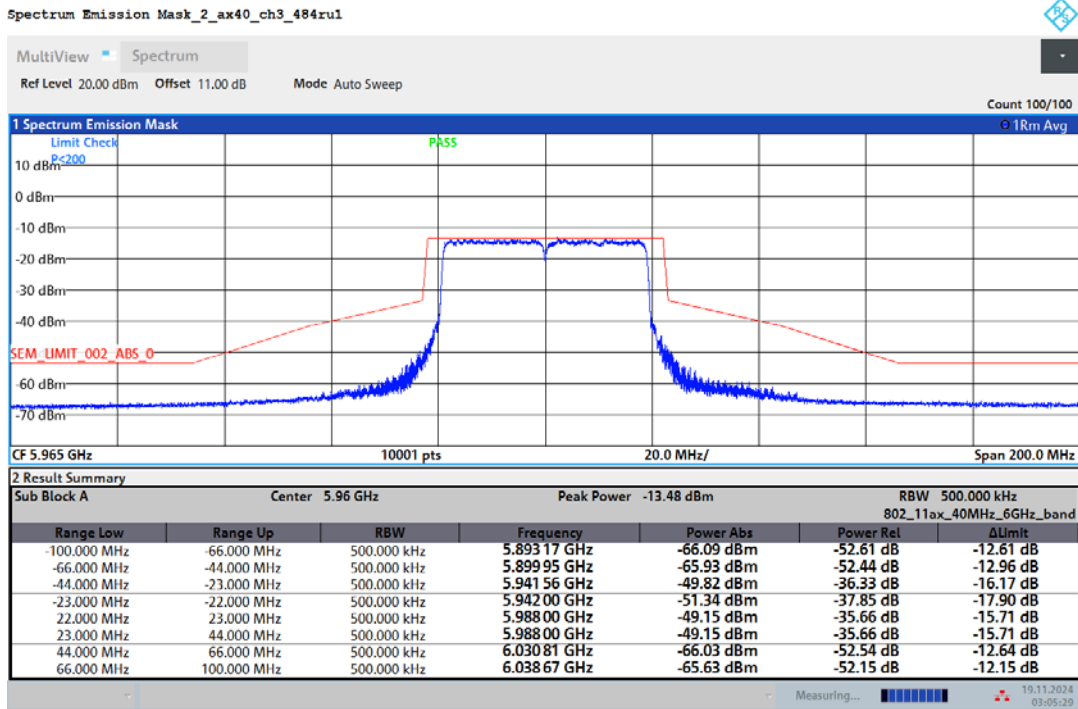

Registration number: W6M22409-23739-C-3
FCC ID: IR5ML15