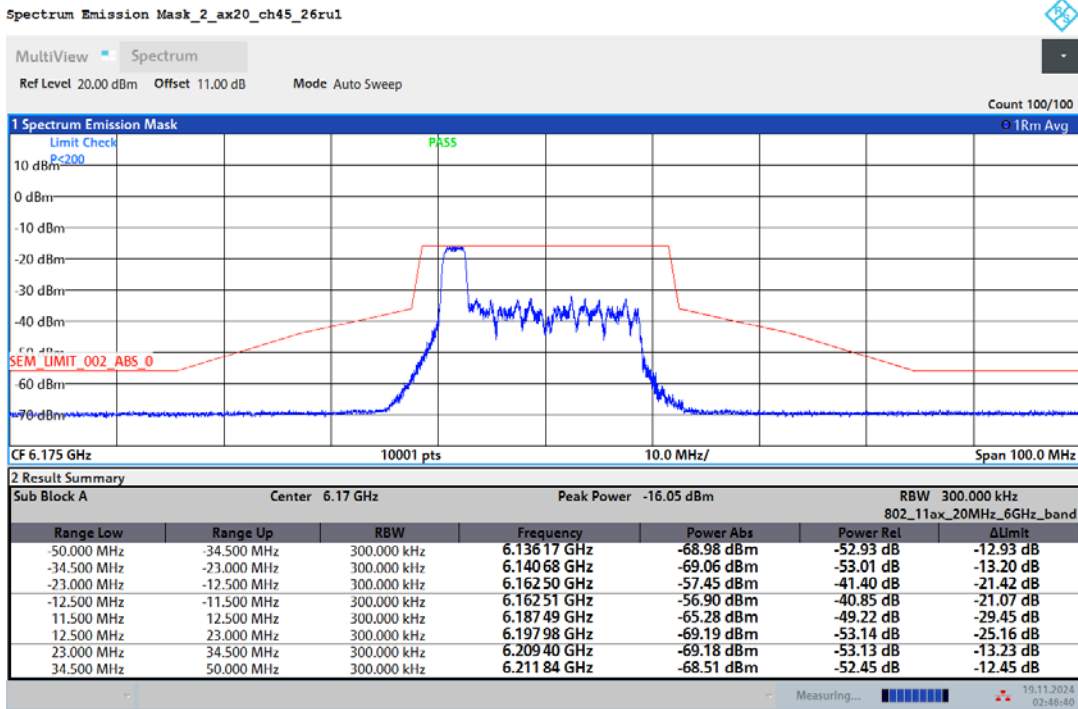

Registration number: W6M22409-23739-C-3
FCC ID: IR5ML15