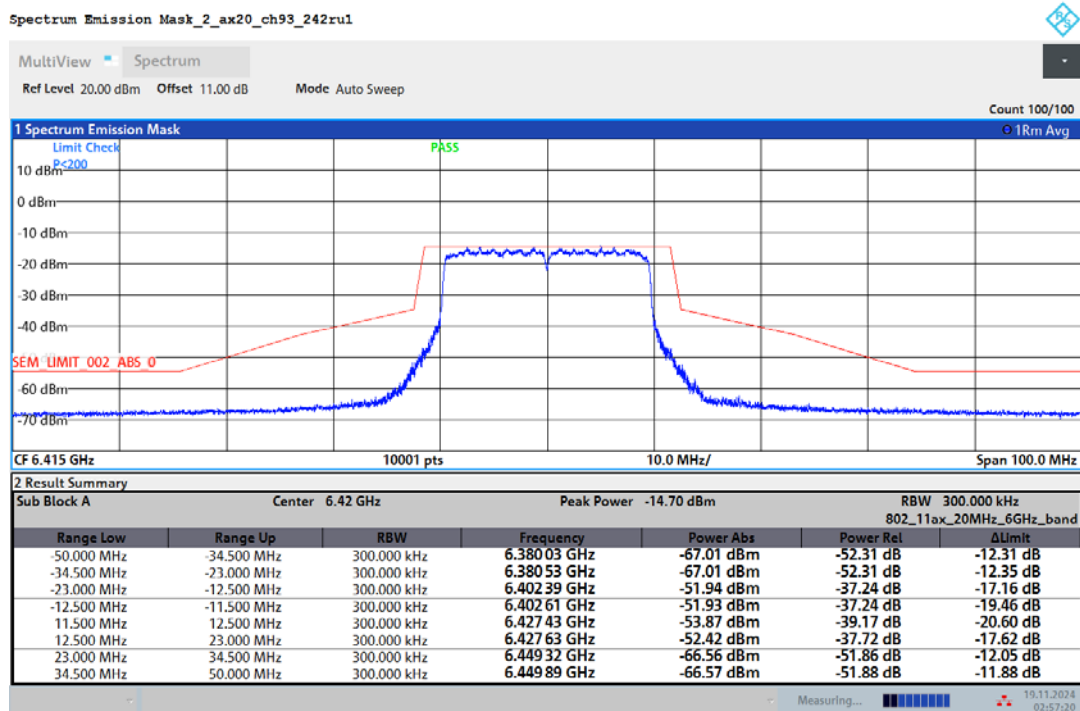

02:55:21 19.11.2024