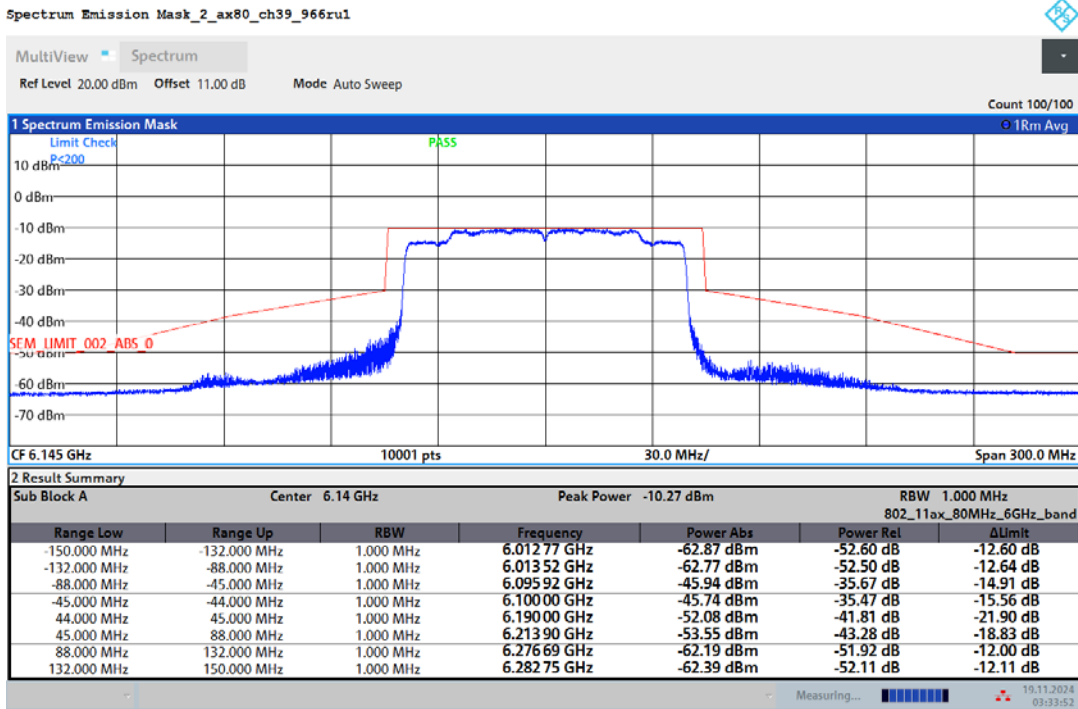

03:26:41 19.11.2024

Registration number: W6M22409-23739-C-3
 FCC ID: IR5ML15

03:29:13 19.11.2024

03:31:21 19.11.2024

Registration number: W6M22409-23739-C-3
 FCC ID: IR5ML15

03:33:53 19.11.2024

03:36:17 19.11.2024