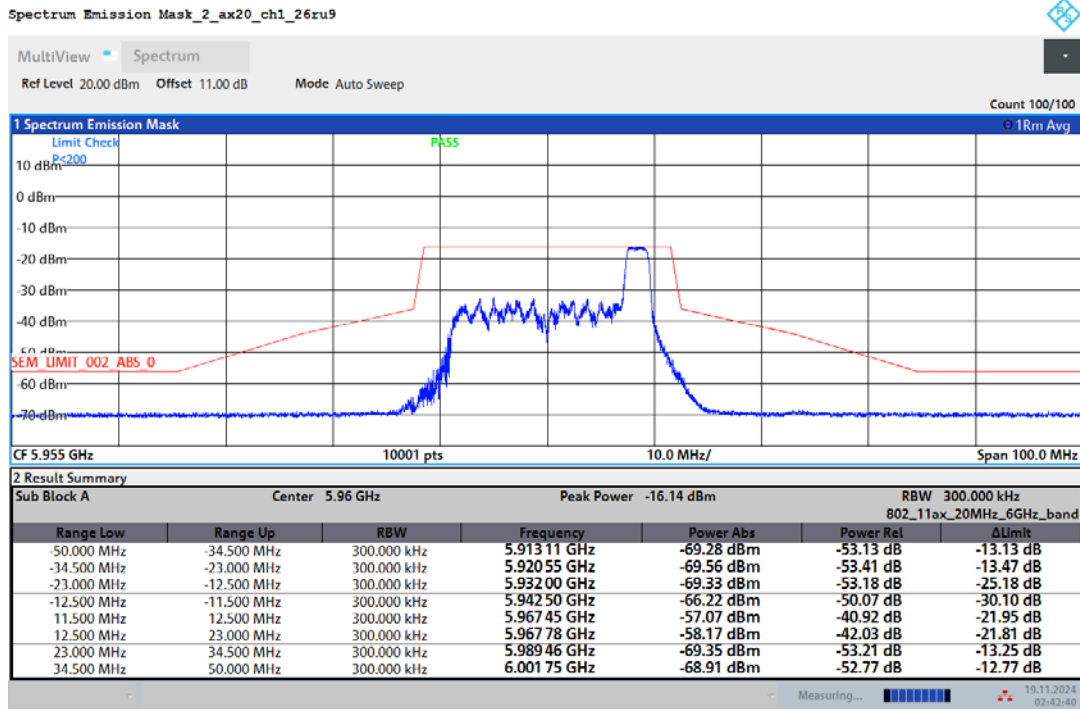

Spectrum Emission Mask_2_a_ch1

02:33:37 19.11.2024

Spectrum Emission Mask_2_a_ch45

02:35:37 19.11.2024

Registration number: W6M22409-23739-C-3
 FCC ID: IR5ML15

02:37:37 19.11.2024

02:40:33 19.11.2024

Registration number: W6M22409-23739-C-3
 FCC ID: IR5ML15