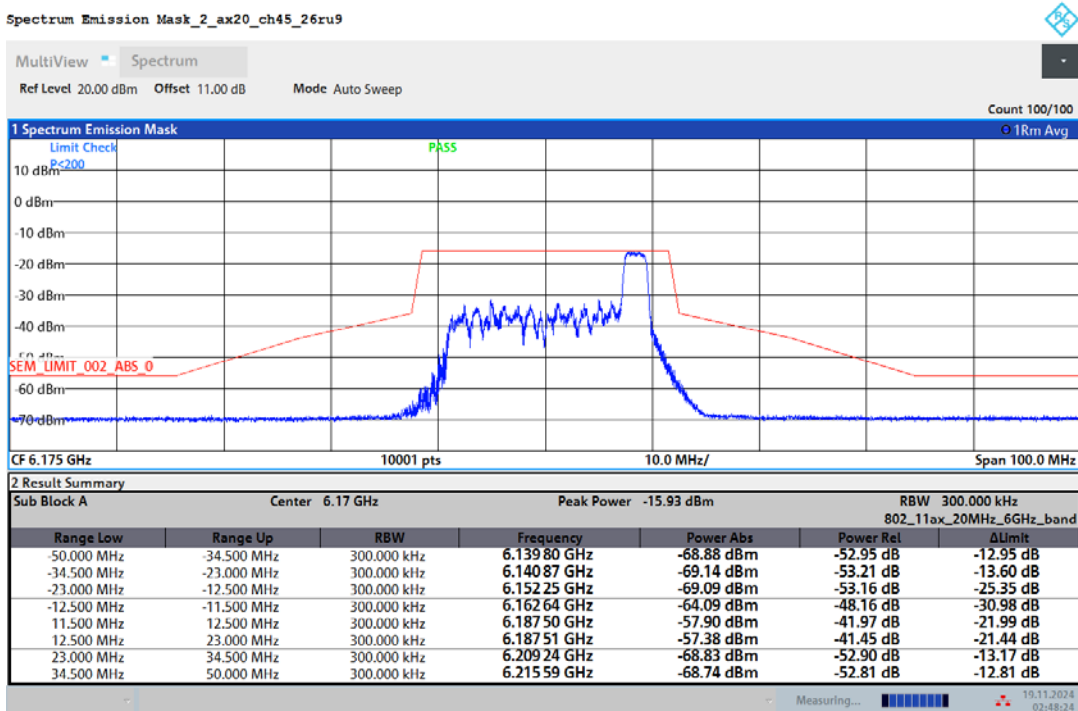

02:42:41 19.11.2024

02:44:41 19.11.2024

Registration number: W6M22409-23739-C-3
 FCC ID: IR5ML15

02:46:41 19.11.2024

02:48:25 19.11.2024

Registration number: W6M22409-23739-C-3
 FCC ID: IR5ML15

02:51:13 19.11.2024