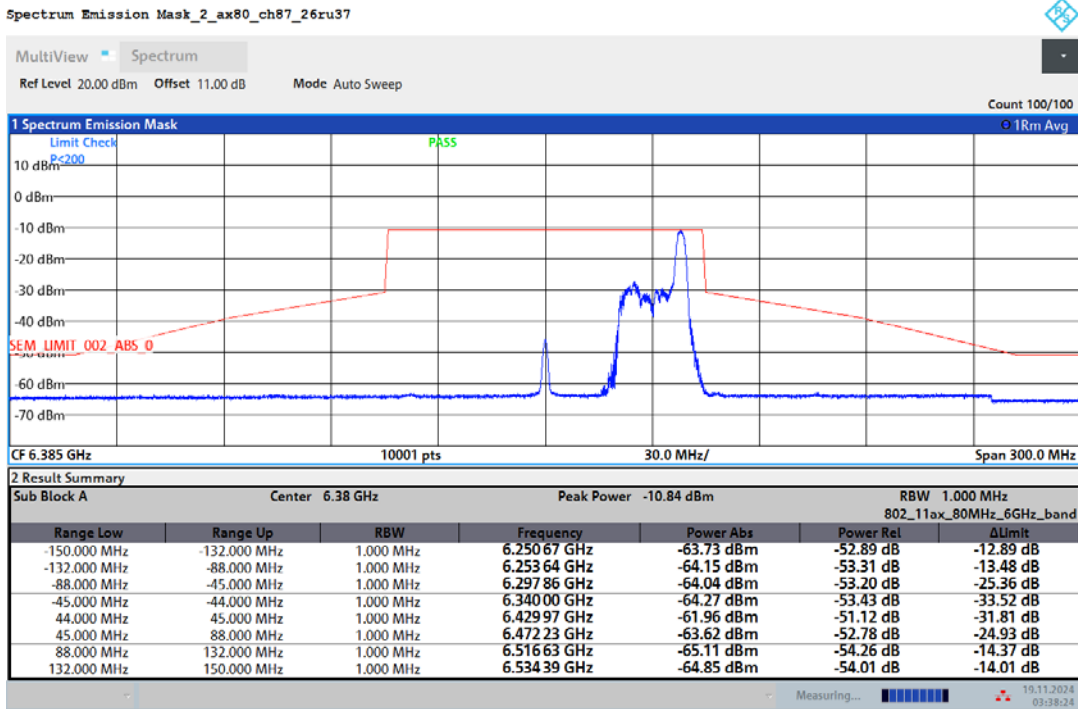

Registration number: W6M22409-23739-C-3
FCC ID: IR5ML15