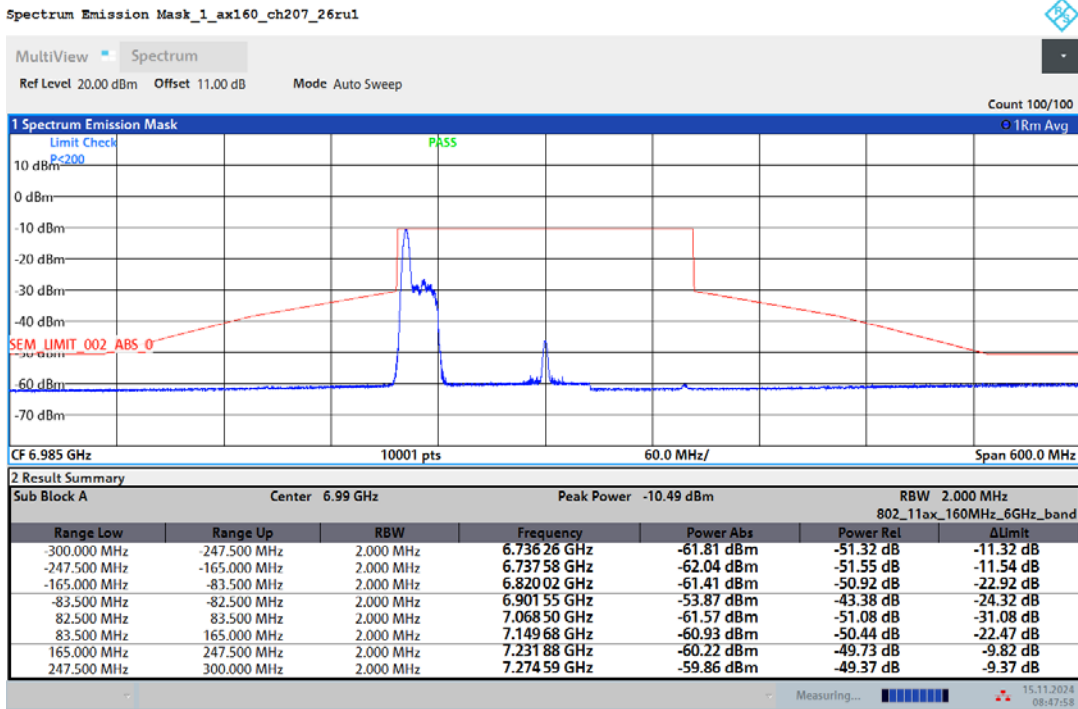

Registration number: W6M22409-23739-C-3
FCC ID: IR5ML15