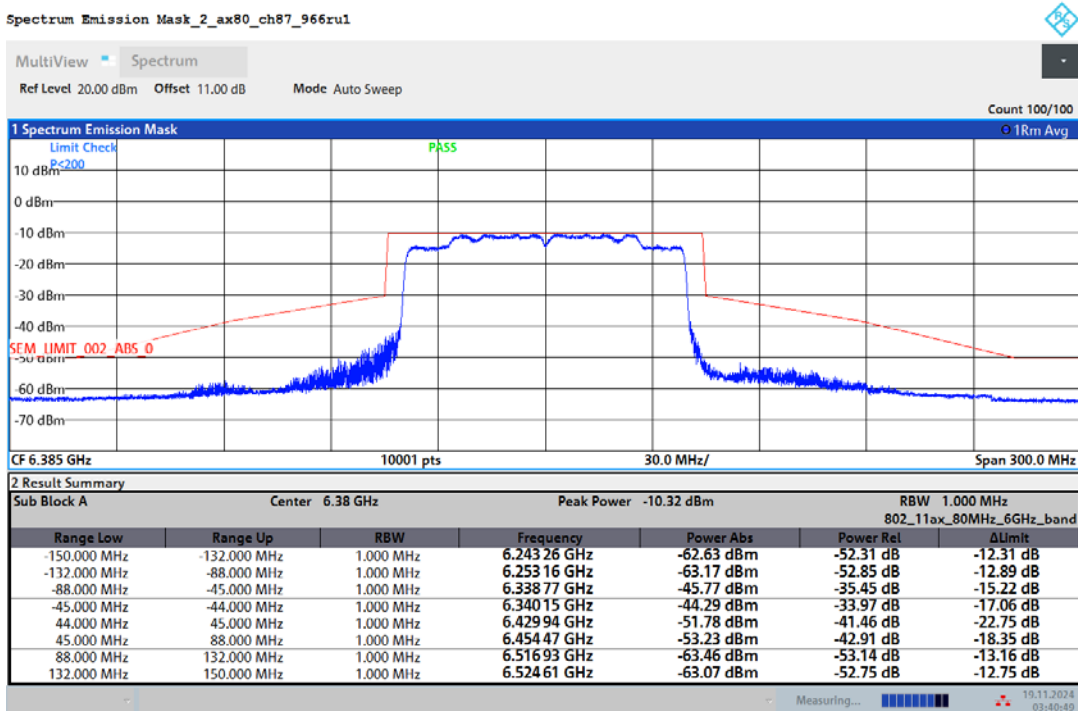

03:38:25 19.11.2024