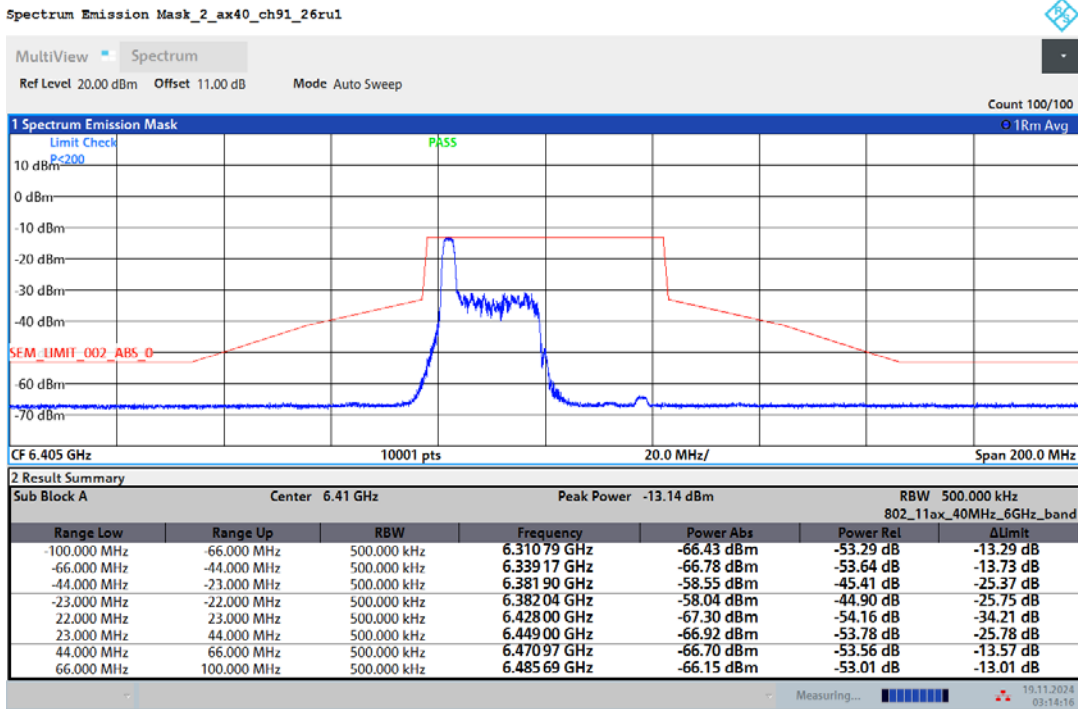

Registration number: W6M22409-23739-C-3
 FCC ID: IR5ML15

03:05:29 19.11.2024

03:08:09 19.11.2024

Registration number: W6M22409-23739-C-3
 FCC ID: IR5ML15

03:10:09 19.11.2024

03:12:09 19.11.2024

Registration number: W6M22409-23739-C-3
 FCC ID: IR5ML15