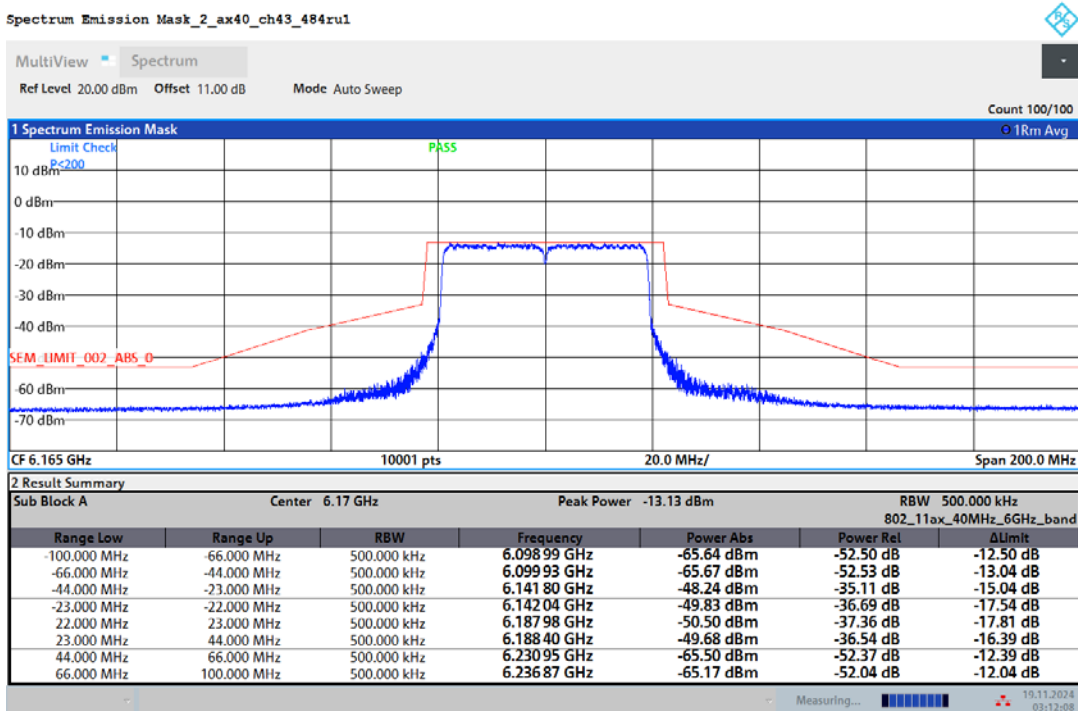

Registration number: W6M22409-23739-C-3
 FCC ID: IR5ML15

03:05:29 19.11.2024

03:08:09 19.11.2024

Registration number: W6M22409-23739-C-3
 FCC ID: IR5ML15

03:10:09 19.11.2024

03:12:09 19.11.2024

Registration number: W6M22409-23739-C-3
 FCC ID: IR5ML15