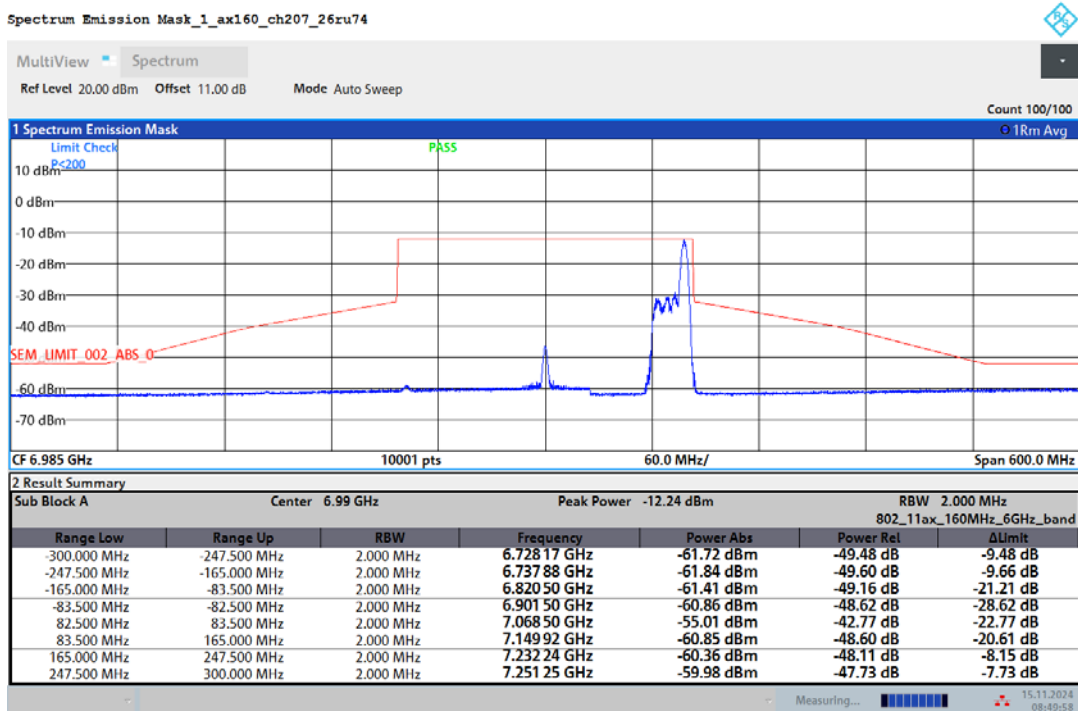

08:47:59 15.11.2024