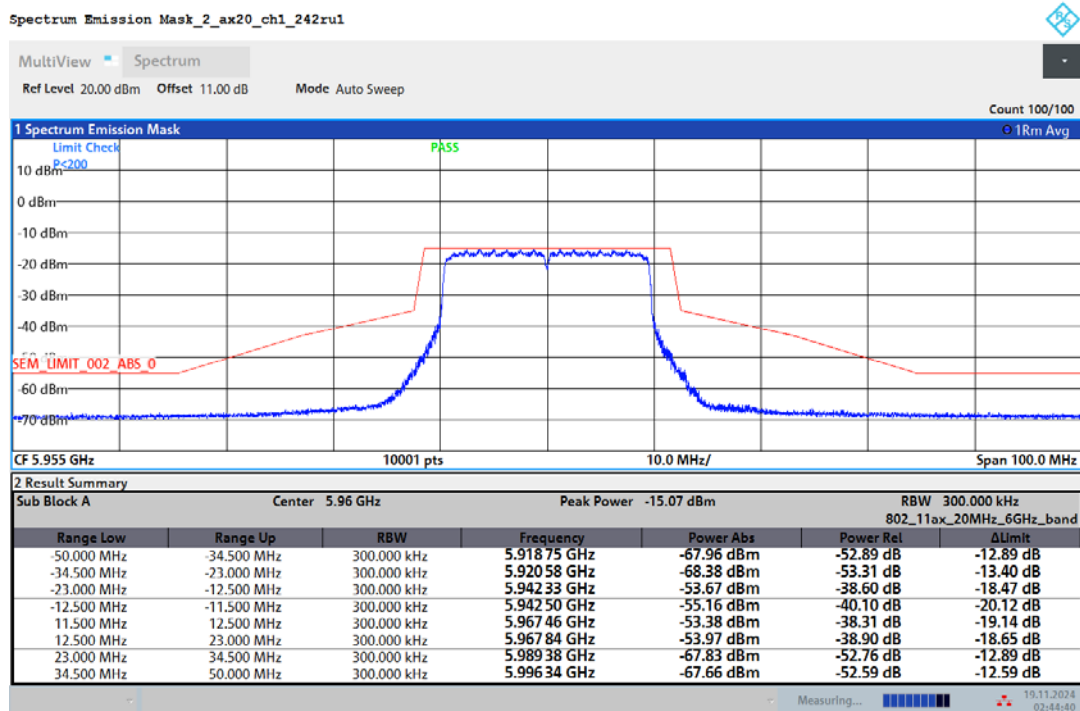

02:42:41 19.11.2024