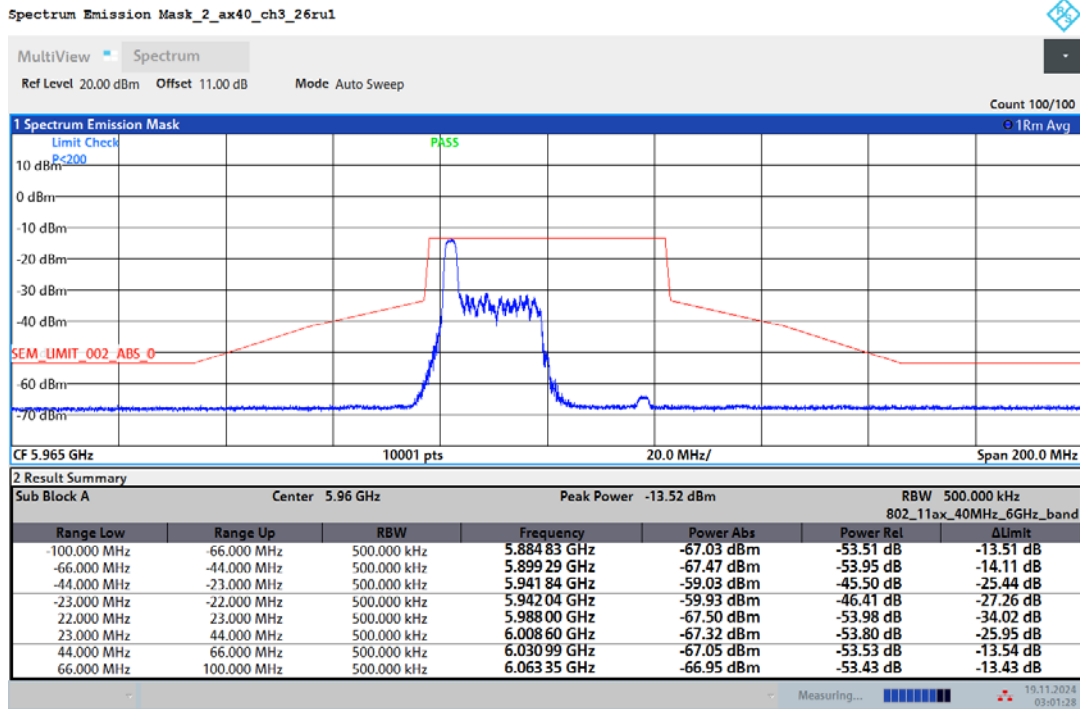

02:53:29 19.11.2024

Registration number: W6M22409-23739-C-3
 FCC ID: IR5ML15

02:55:21 19.11.2024

02:57:21 19.11.2024

Registration number: W6M22409-23739-C-3
 FCC ID: IR5ML15

03:01:29 19.11.2024

03:03:29 19.11.2024