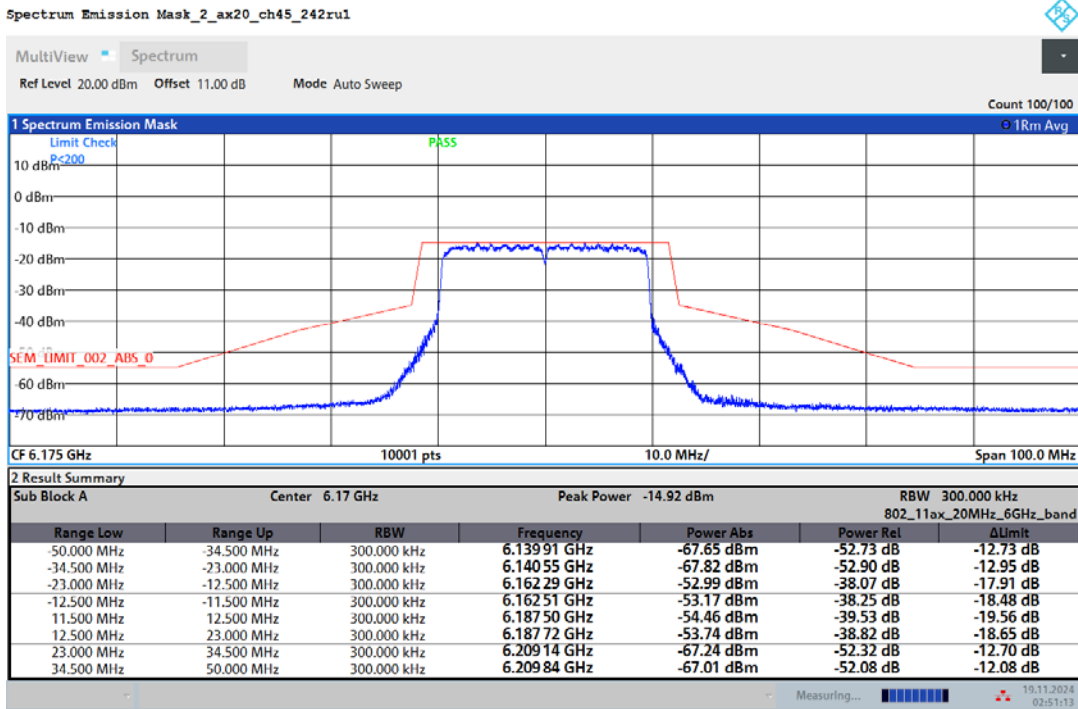

02:42:41 19.11.2024

02:44:41 19.11.2024

Registration number: W6M22409-23739-C-3
 FCC ID: IR5ML15

02:46:41 19.11.2024

02:48:25 19.11.2024

Registration number: W6M22409-23739-C-3
 FCC ID: IR5ML15

02:51:13 19.11.2024