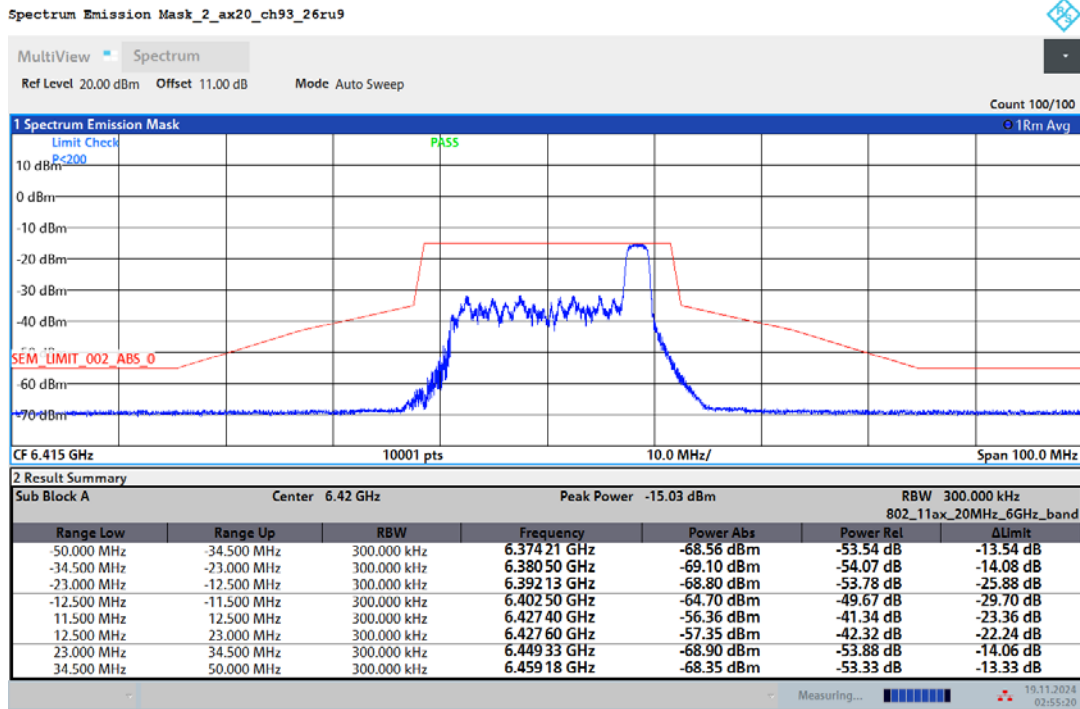

Registration number: W6M22409-23739-C-3
FCC ID: IR5ML15