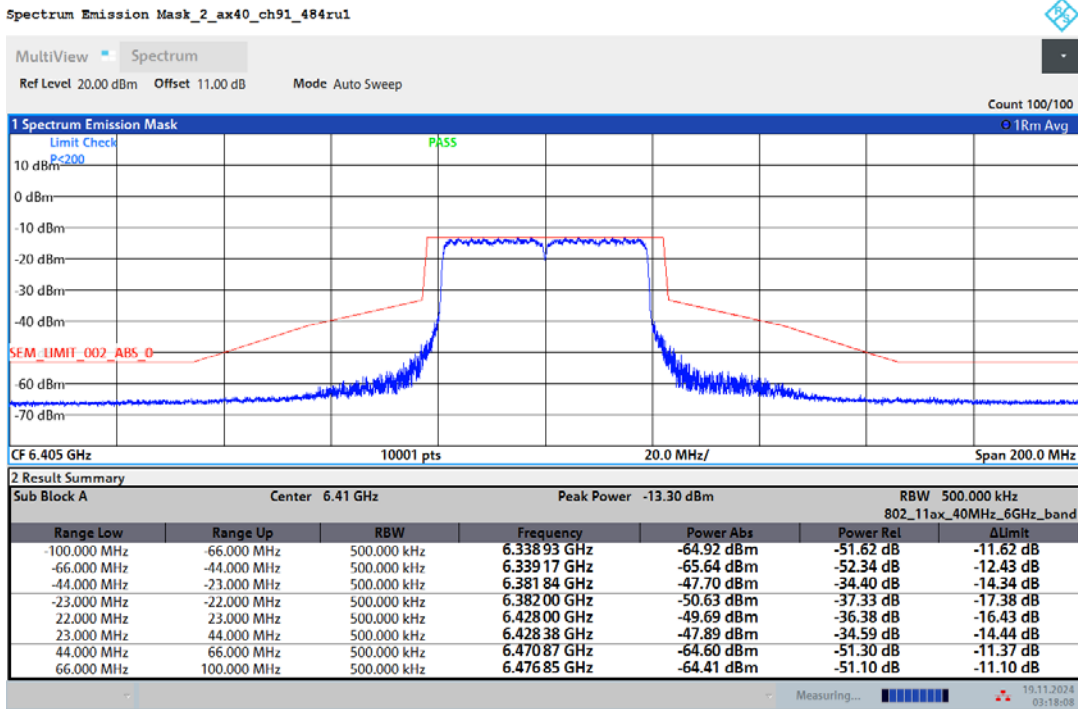

Registration number: W6M22409-23739-C-3
FCC ID: IR5ML15