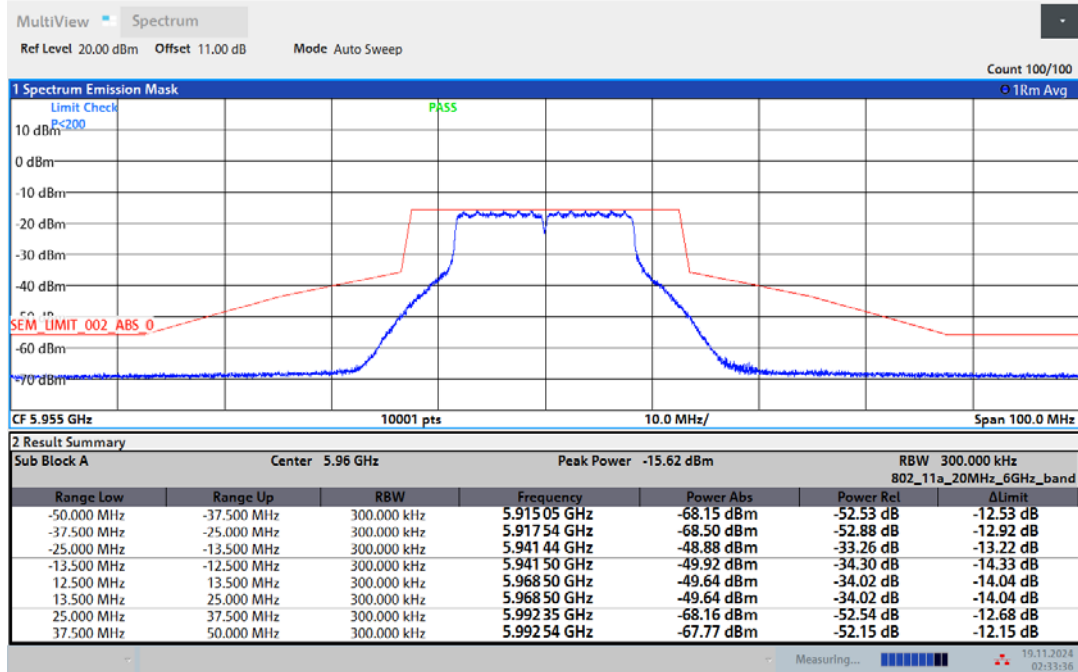

Spectrum Emission Mask_2_a_ch1

02:33:37 19.11.2024

Spectrum Emission Mask_2_a_ch45

02:35:37 19.11.2024

Registration number: W6M22409-23739-C-3
 FCC ID: IR5ML15

02:37:37 19.11.2024

02:40:33 19.11.2024

Registration number: W6M22409-23739-C-3
 FCC ID: IR5ML15