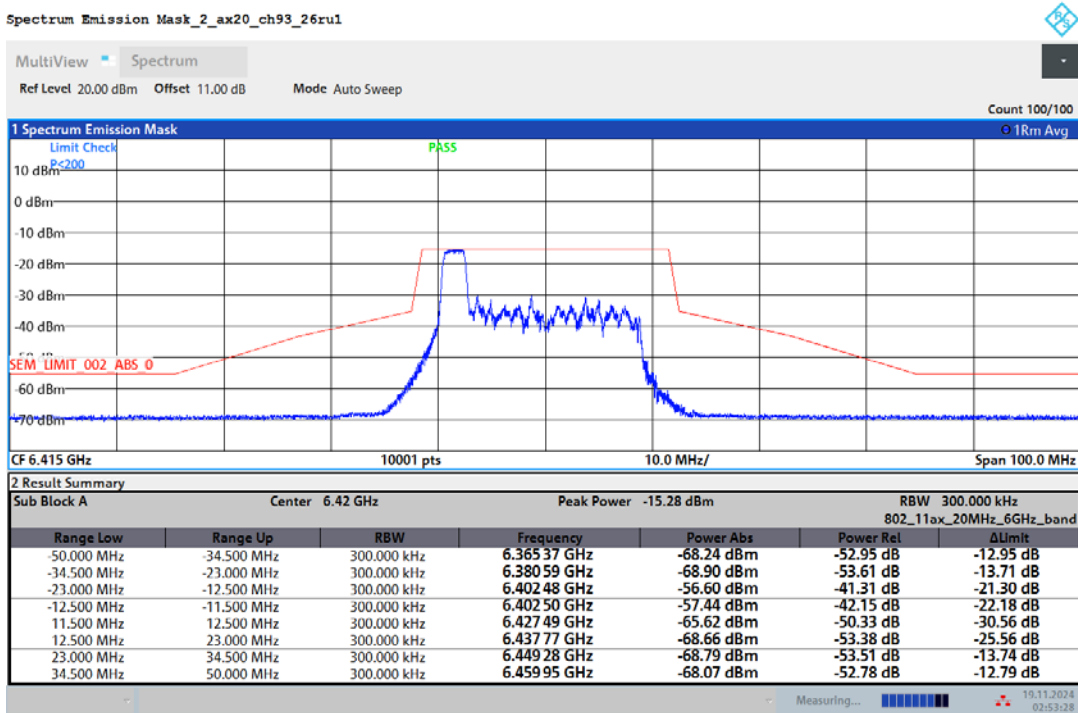

02:42:41 19.11.2024

02:44:41 19.11.2024

Registration number: W6M22409-23739-C-3
 FCC ID: IR5ML15

02:46:41 19.11.2024

02:48:25 19.11.2024

Registration number: W6M22409-23739-C-3
 FCC ID: IR5ML15

02:51:13 19.11.2024