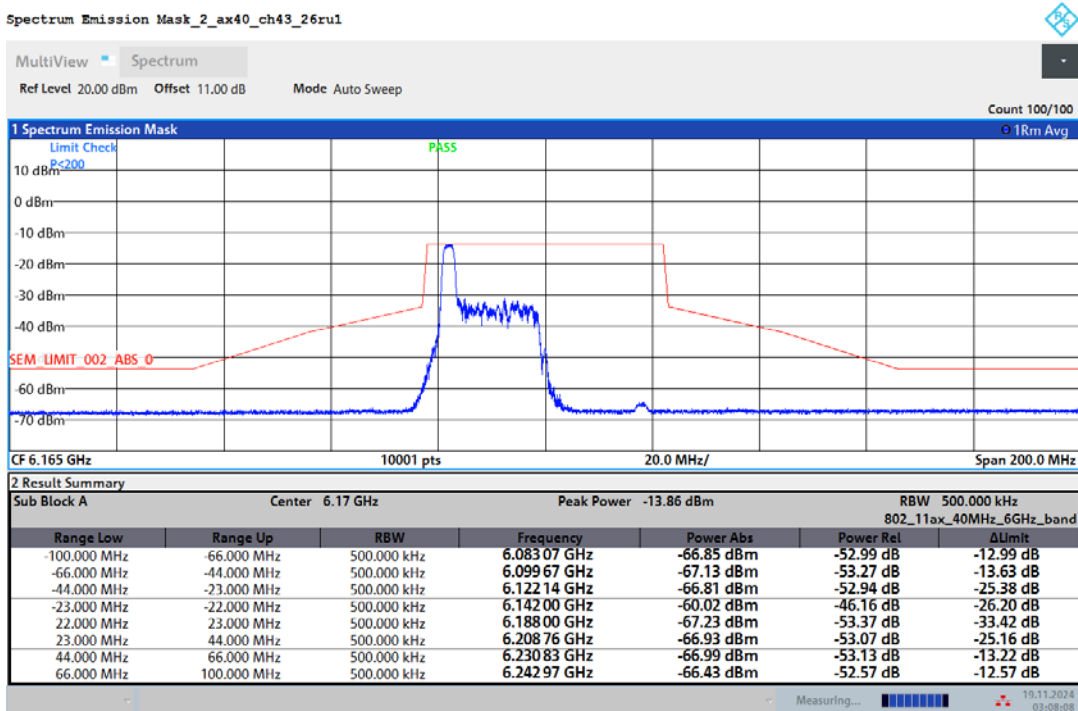

03:05:29 19.11.2024