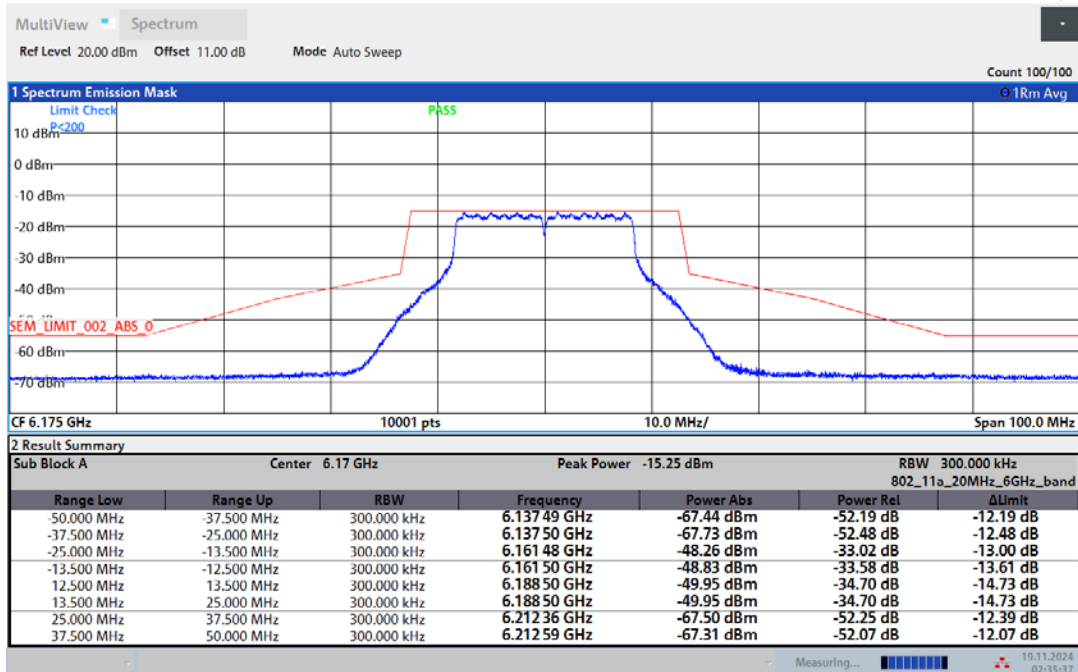

Spectrum Emission Mask_2_a_ch1

02:33:37 19.11.2024

Spectrum Emission Mask_2_a_ch45

02:35:37 19.11.2024

Registration number: W6M22409-23739-C-3
 FCC ID: IR5ML15

02:37:37 19.11.2024

02:40:33 19.11.2024

Registration number: W6M22409-23739-C-3
 FCC ID: IR5ML15