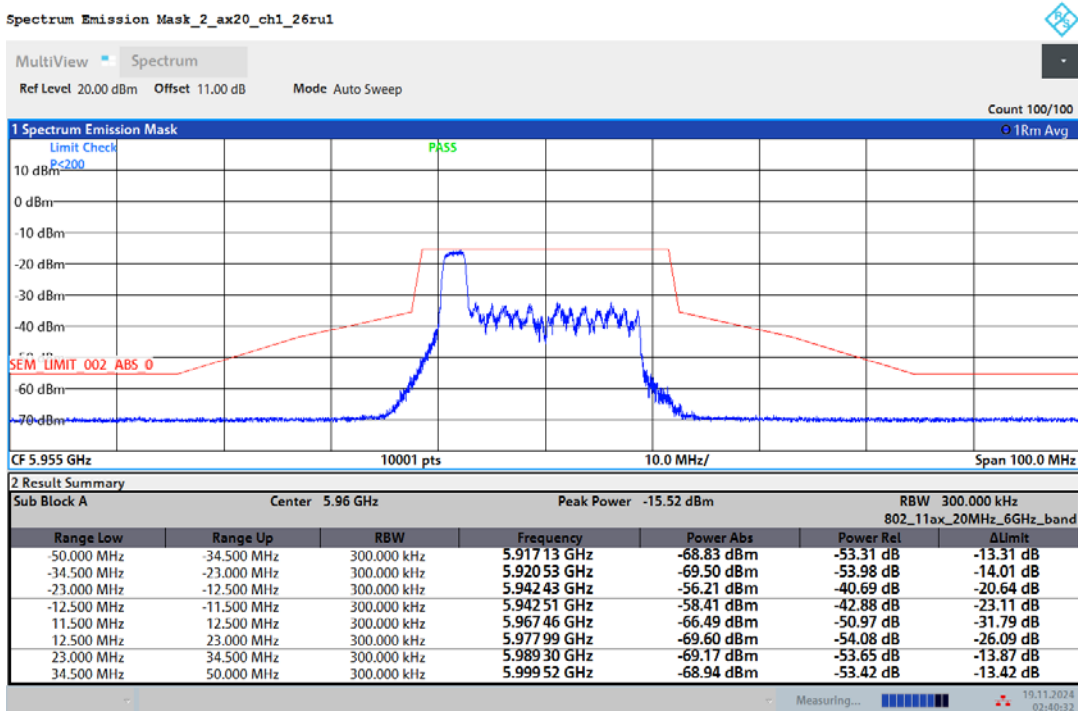

Spectrum Emission Mask_2_a_ch1

02:33:37 19.11.2024

Spectrum Emission Mask_2_a_ch45

02:35:37 19.11.2024

Registration number: W6M22409-23739-C-3
 FCC ID: IR5ML15

02:37:37 19.11.2024

02:40:33 19.11.2024

Registration number: W6M22409-23739-C-3
 FCC ID: IR5ML15