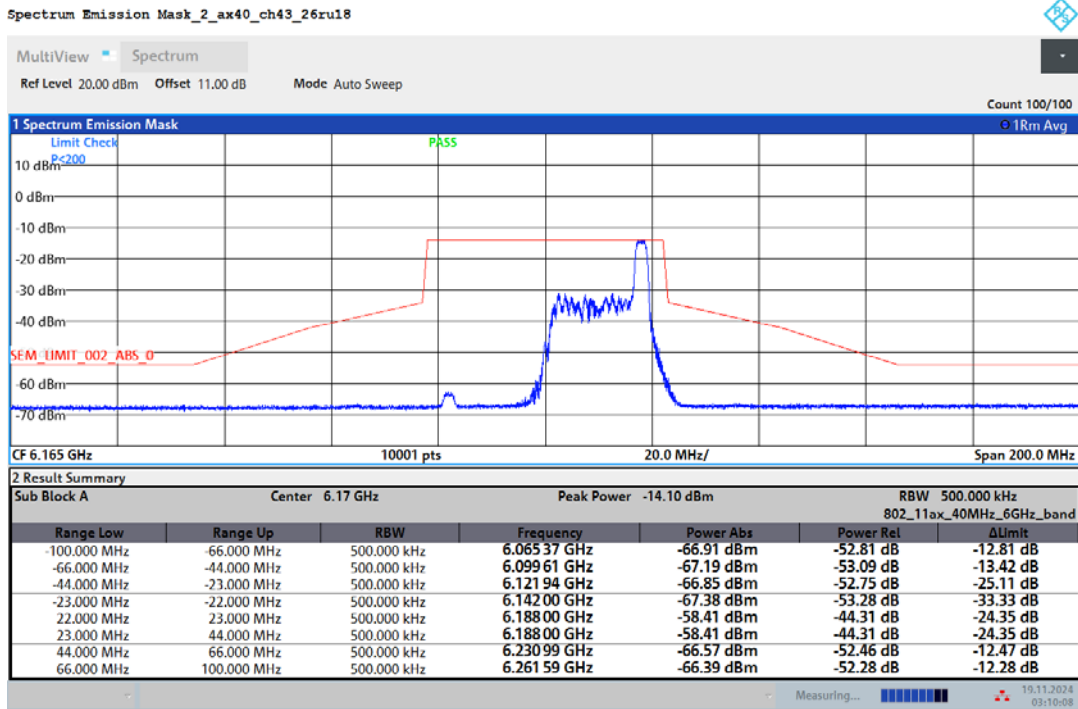

Registration number: W6M22409-23739-C-3
 FCC ID: IR5ML15

03:05:29 19.11.2024

03:08:09 19.11.2024

Registration number: W6M22409-23739-C-3
 FCC ID: IR5ML15

03:10:09 19.11.2024

03:12:09 19.11.2024

Registration number: W6M22409-23739-C-3
 FCC ID: IR5ML15