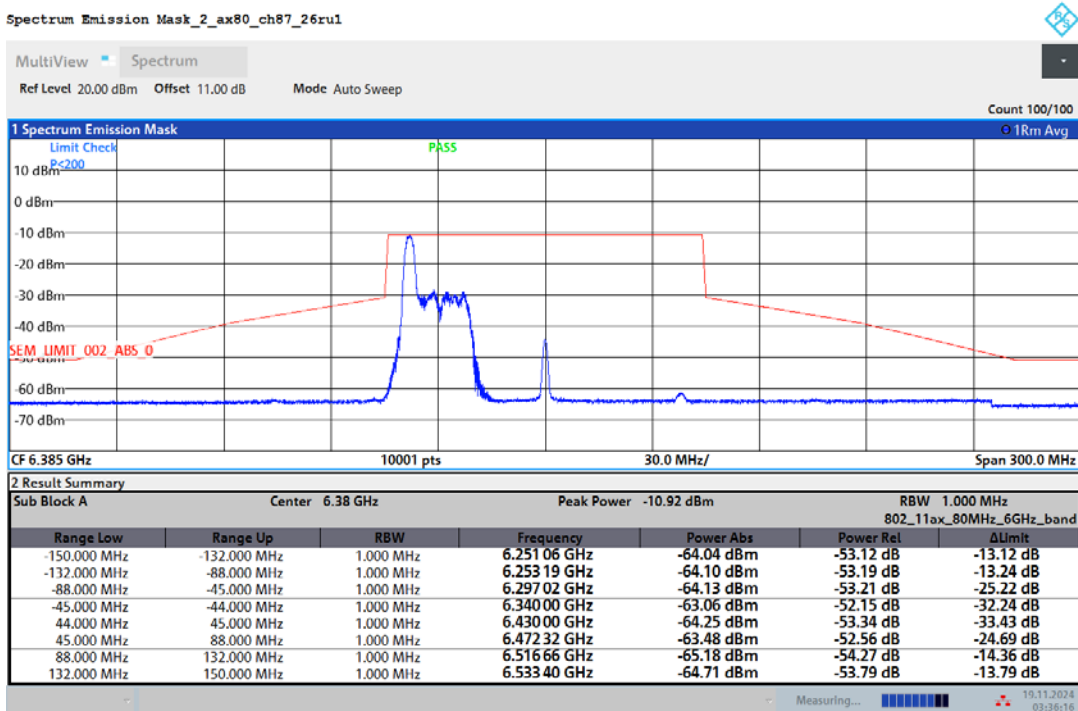

03:26:41 19.11.2024

Registration number: W6M22409-23739-C-3
 FCC ID: IR5ML15

03:29:13 19.11.2024

03:31:21 19.11.2024

Registration number: W6M22409-23739-C-3
 FCC ID: IR5ML15

03:33:53 19.11.2024

03:36:17 19.11.2024