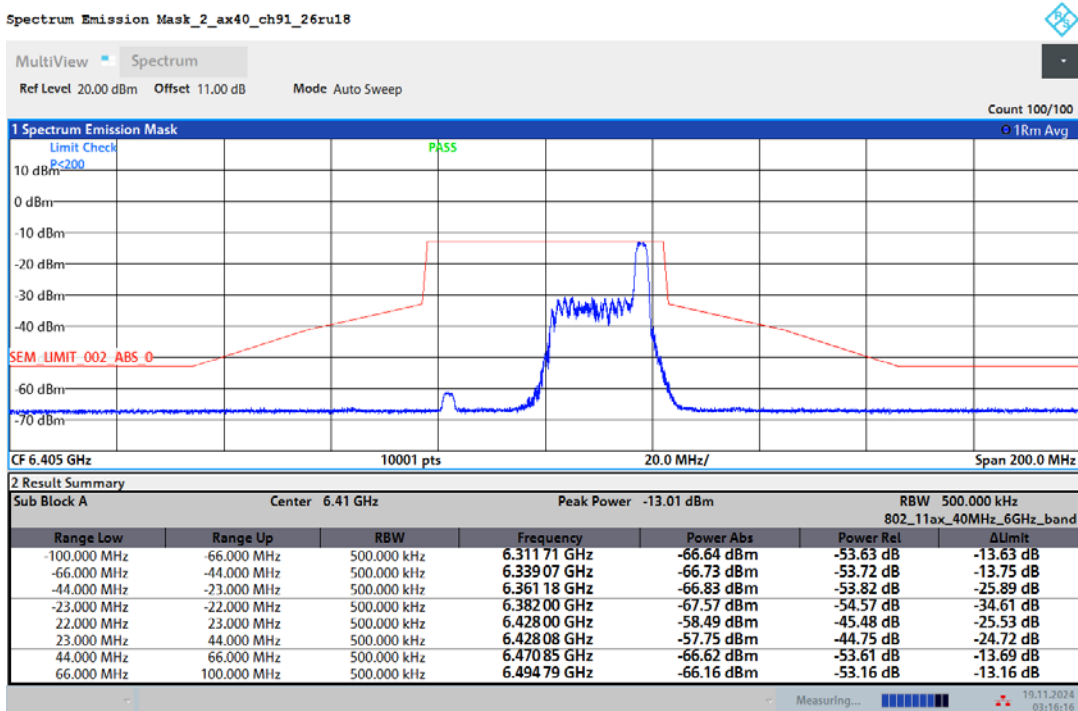

03:14:17 19.11.2024