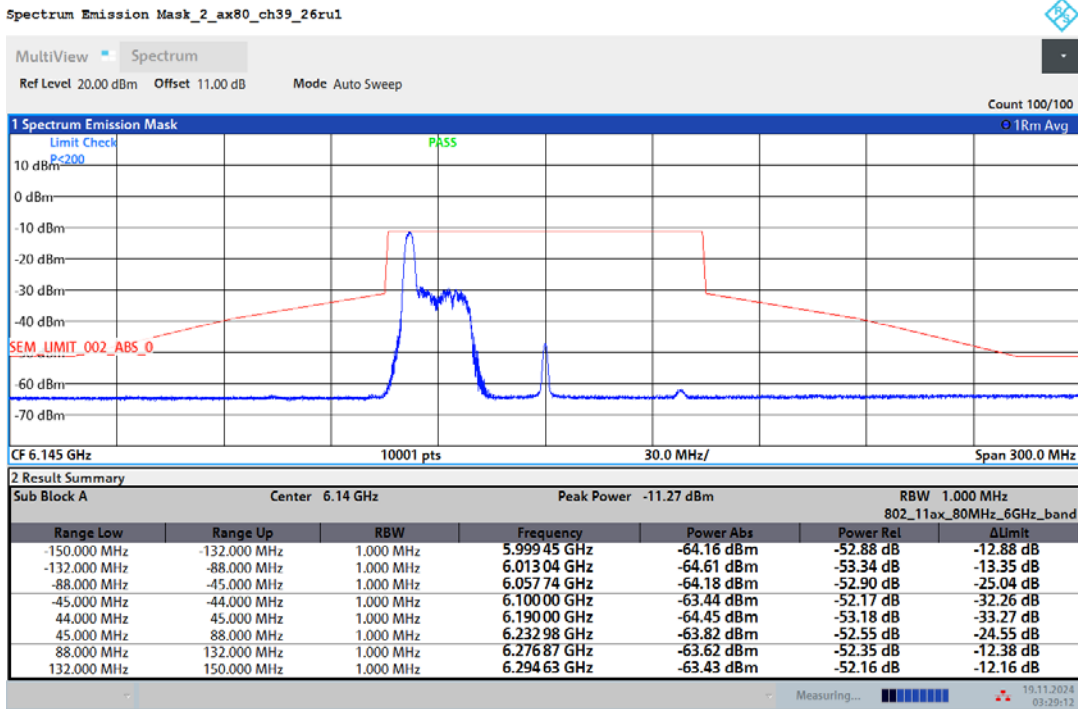

Registration number: W6M22409-23739-C-3
FCC ID: IR5ML15