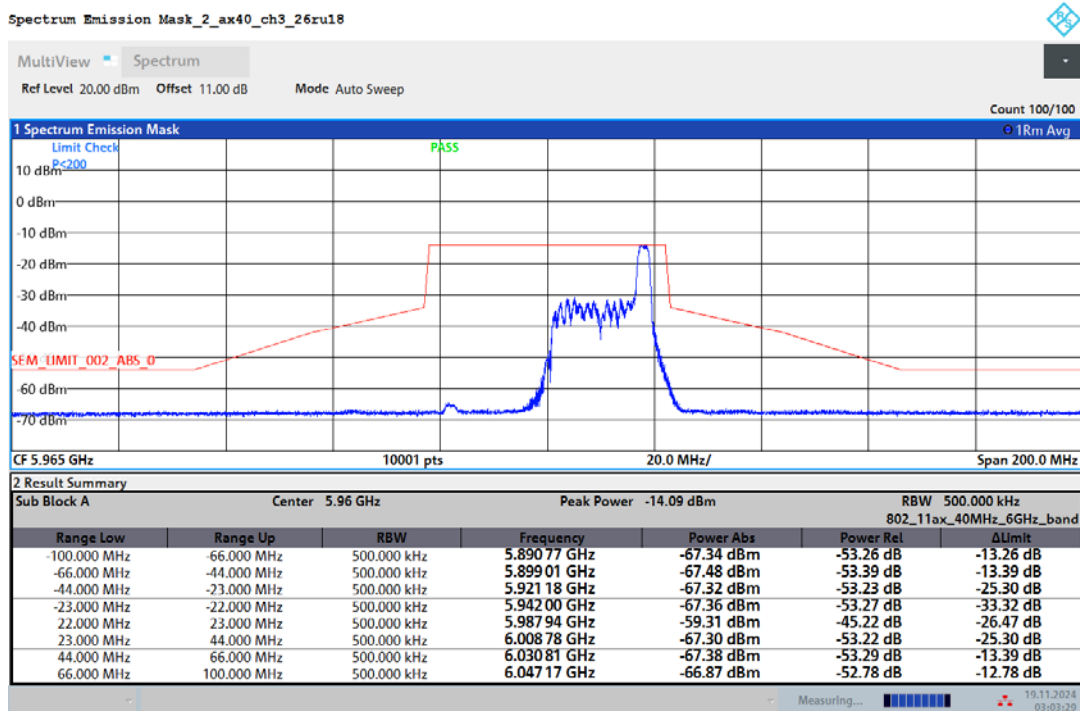

02:53:29 19.11.2024

Registration number: W6M22409-23739-C-3
 FCC ID: IR5ML15

02:55:21 19.11.2024

02:57:21 19.11.2024

Registration number: W6M22409-23739-C-3
 FCC ID: IR5ML15

03:01:29 19.11.2024

03:03:29 19.11.2024