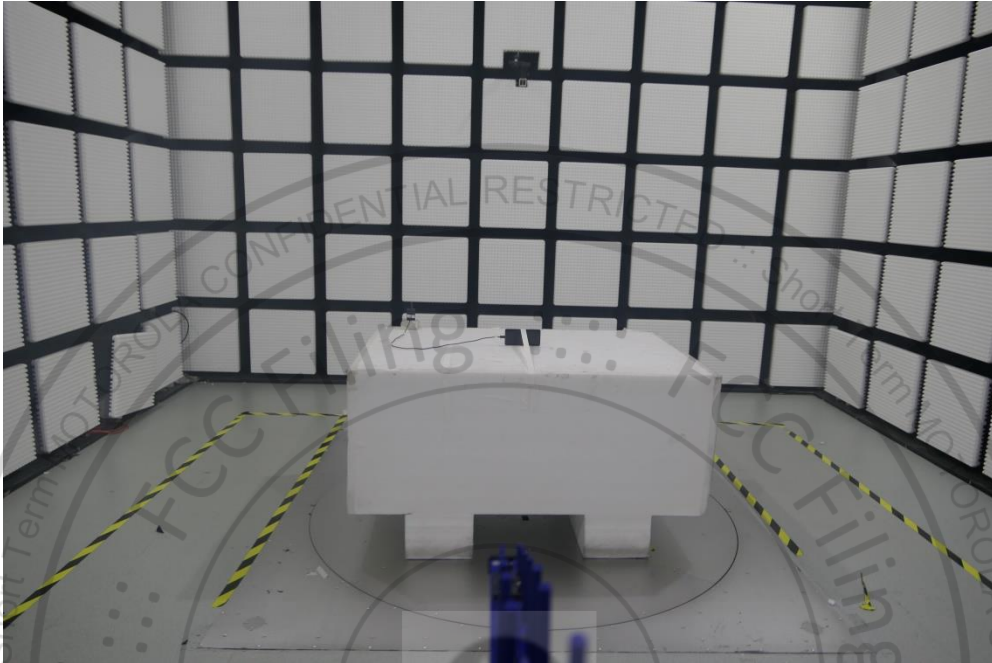

Appendix B. Setup Photographs

<Conducted Emission> for BT/WIFI/NFC

Remote View

Rear View

<Radiated Emission>
03CH06-KS
Z Plane for BT/BLE/WLAN 2.4G/5G/6G
LF

HF

<Radiated Emission>
03CH02-KS for NFC
9kHz~30MHz

30MHz~1GHz

DFS/CBP

<Radiated Emission>
03CH03-KS
X Plane for LTE B7C/N7
LF

HF

Setup Photographs for Reference Report:

Appendix B. Setup Photographs

<Radiated Emission>

Z Plane