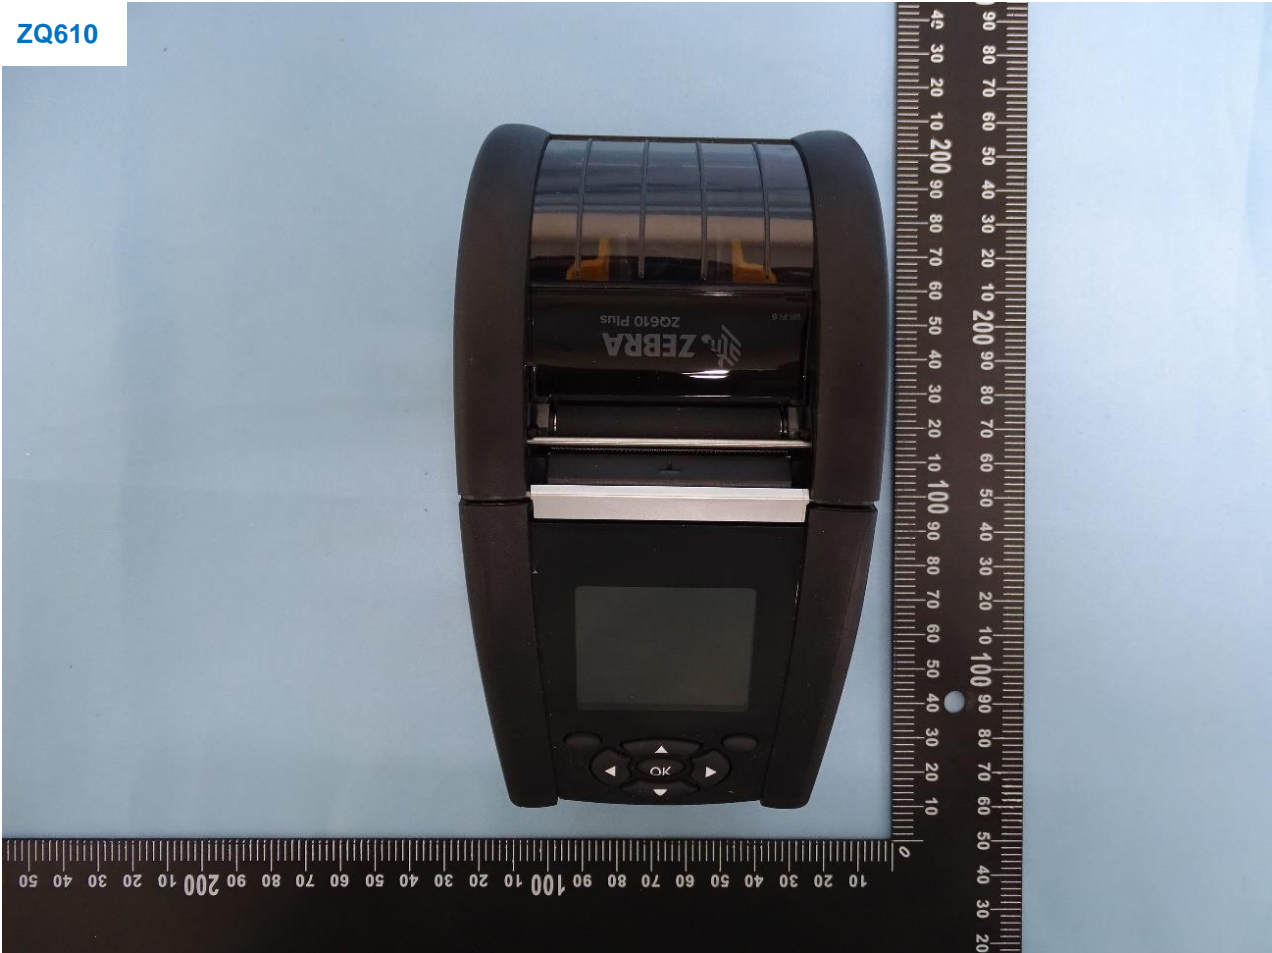

2. External Photograph of the Host

Host: Thermal Label Printer (Brand Name: ZEBRA / Model Name: ZQ610 ZQ620 ZQ630)

ZQ610

ZQ620

ZQ630

————THE END————