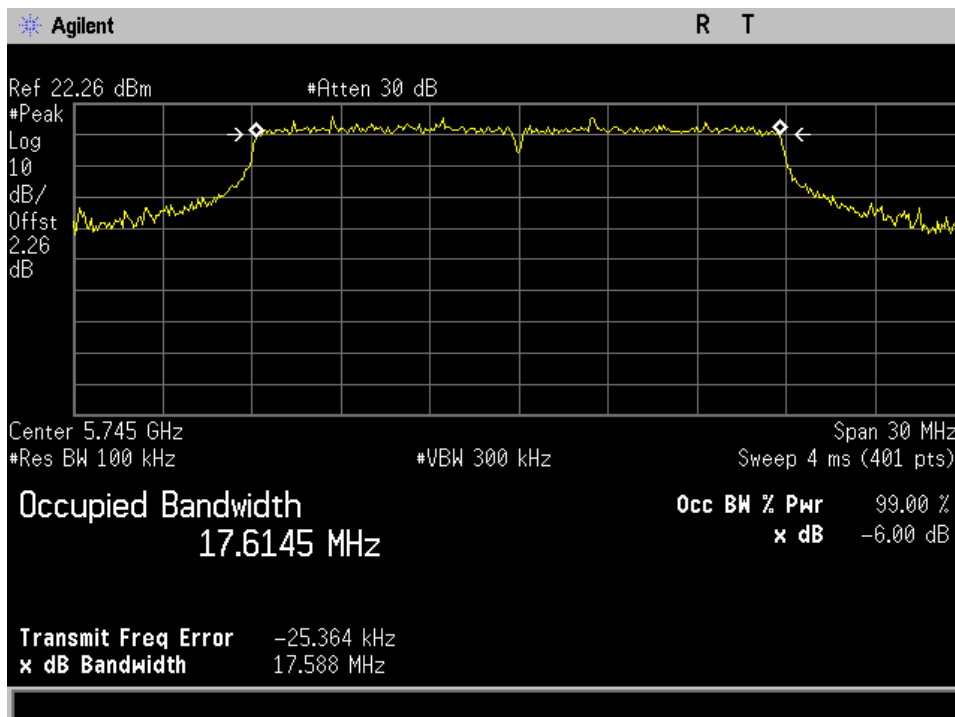

Annex B

Occupied Bandwidth

20 Mhz High Channel

20 Mhz Low Channel

20 Mhz Mid Channel

40 Mhz High Channel

40 Mhz Low Channel

80 Mhz Channel