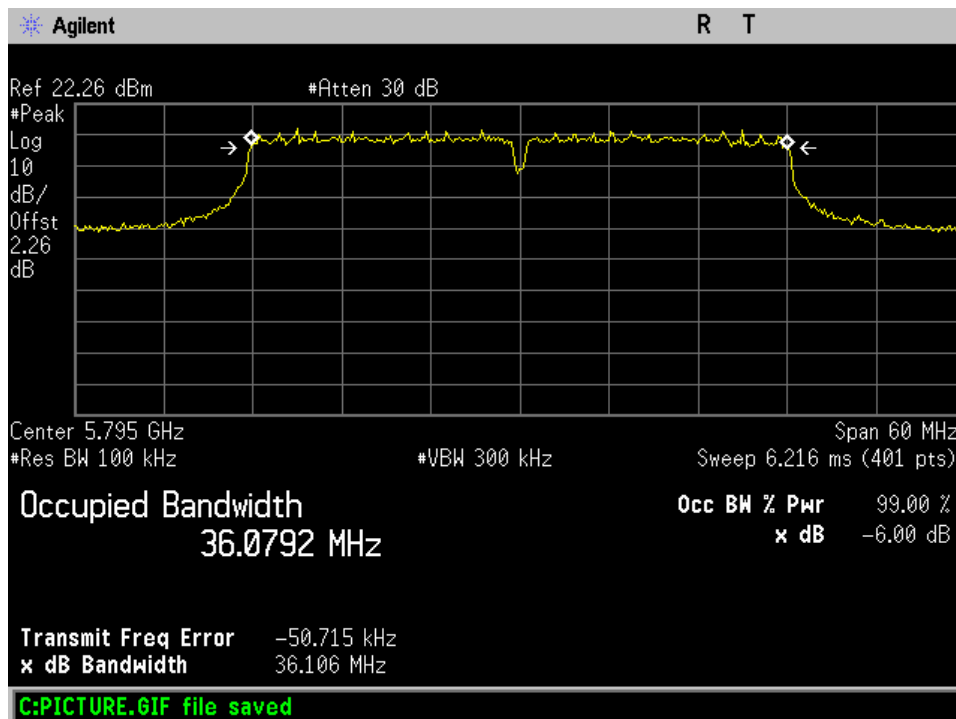

Annex B

Occupied Bandwidth

20 Mhz High Channel

20 Mhz Low Channel

20 Mhz Mid Channel

40 Mhz High Channel

40 Mhz Low Channel

80 Mhz Channel