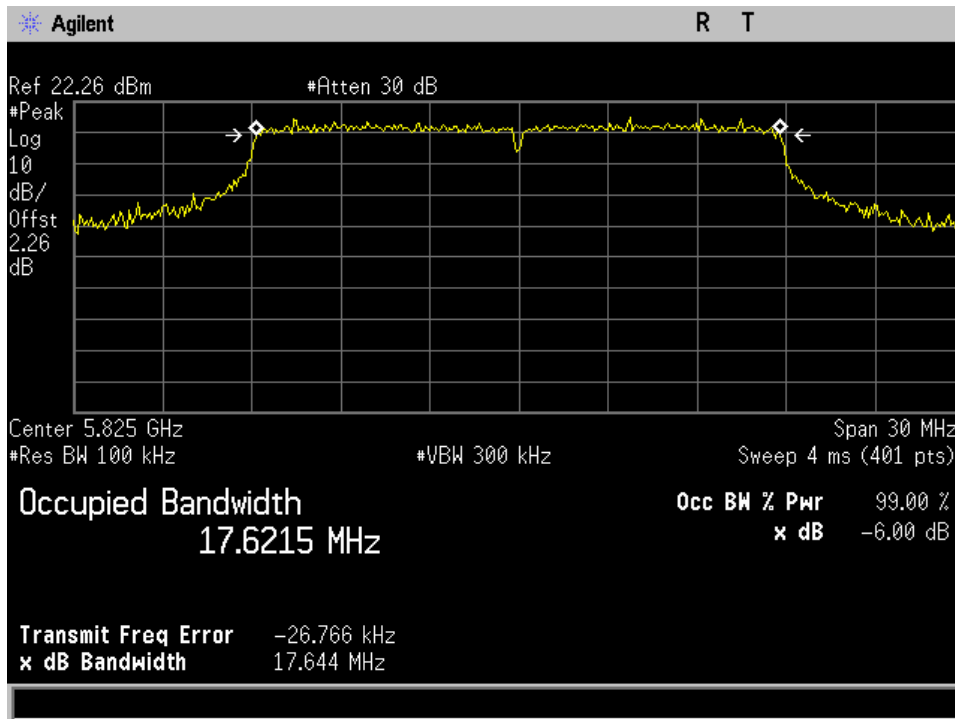

Annex B

Occupied Bandwidth

20 Mhz High Channel

20 Mhz Low Channel

20 Mhz Mid Channel

40 Mhz High Channel

40 Mhz Low Channel

80 Mhz Channel