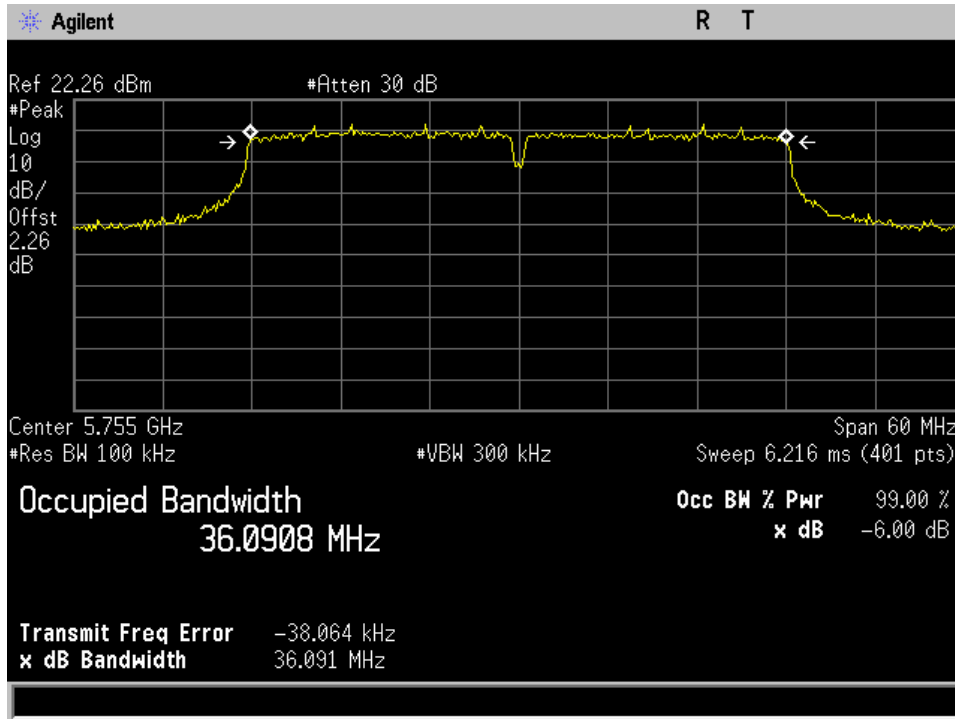

Annex B

Occupied Bandwidth

20 Mhz High Channel

20 Mhz Low Channel

20 Mhz Mid Channel

40 Mhz High Channel

40 Mhz Low Channel

80 Mhz Channel