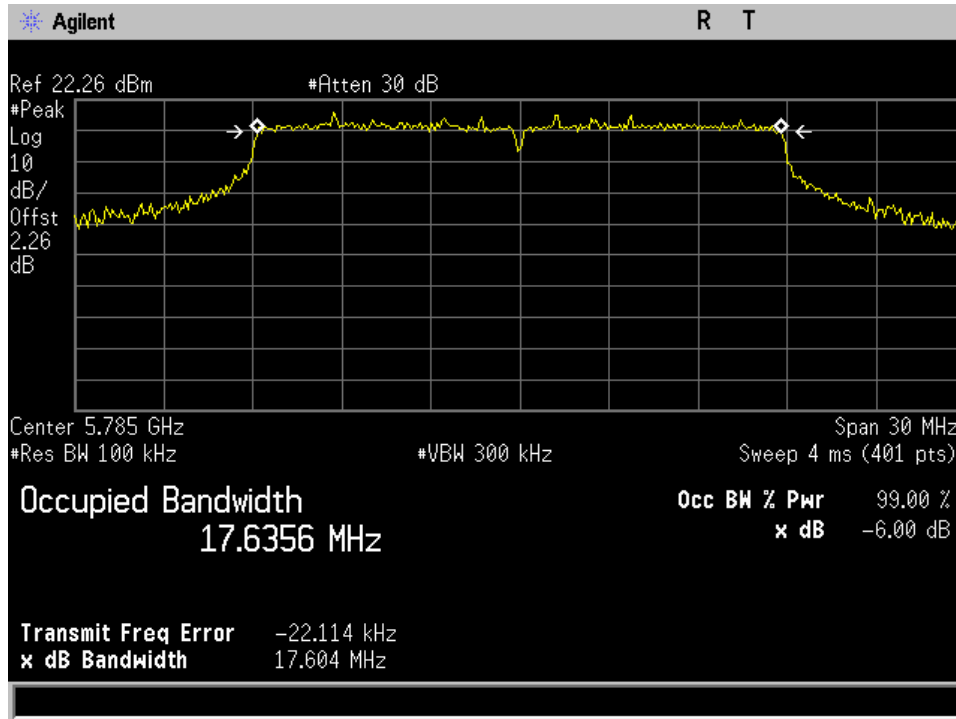

Annex B

Occupied Bandwidth

20 Mhz High Channel

20 Mhz Low Channel

20 Mhz Mid Channel

40 Mhz High Channel

40 Mhz Low Channel

80 Mhz Channel