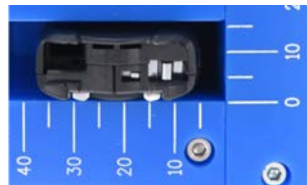

DENSO CORPORATION
Electronic Key
FCC ID: HYQ4AS
IC Number: 1551A-4AS

External Photos (Type A)

Top View

Left View

Front View

Right View

Rear View

Bottom View

Note:

The difference in appearances has no influence on RF performance.

Mechanical key is made by other manufacturer.

DENSO CORPORATION
Electronic Key
FCC ID: HYQ4AS
IC Number: 1551A-4AS

External Photos (Type B)

Top View

Left View

Front View

Right View

Rear View

Bottom View

Note:

The difference in appearances has no influence on RF performance.