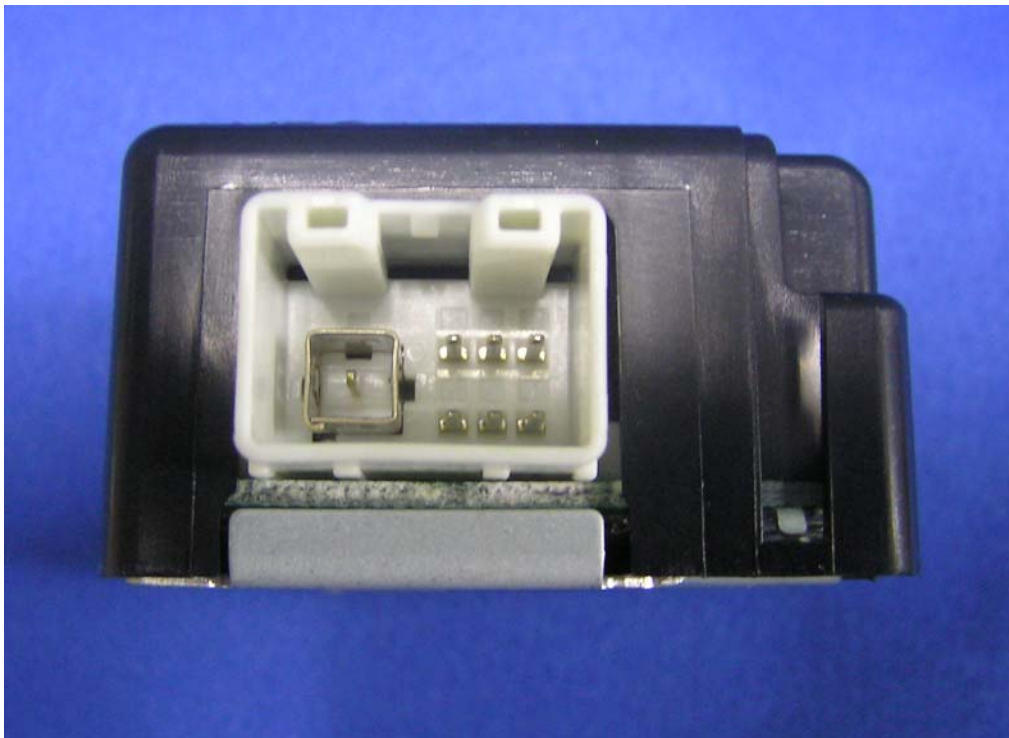

DENSO CORPORATION
Remote Keyless Entry System(Receiver)
FCC ID : HYQ13BZW

(External photos)

Front view

Rear view

DENSO CORPORATION
Remote Keyless Entry System(Receiver)
FCC ID : HYQ13BZW

SideA view

SideB view

DENSO CORPORATION
Remote Keyless Entry System(Receiver)
FCC ID : HYQ13BZW

Top view

Bottom view

DENSO CORPORATION
Remote Keyless Entry System(Receiver)
FCC ID : HYQ13BZW

Trunk Antenna (Front)

Trunk Antenna (Back)

DENSO CORPORATION
Remote Keyless Entry System(Receiver)
FCC ID : HYQ13BZW

Trunk Antenna (Side A)

Trunk Antenna (Side B)

DENSO CORPORATION
Remote Keyless Entry System(Receiver)
FCC ID : HYQ13BZW

Trunk Antenna (Top)

Trunk Antenna (Bottom)