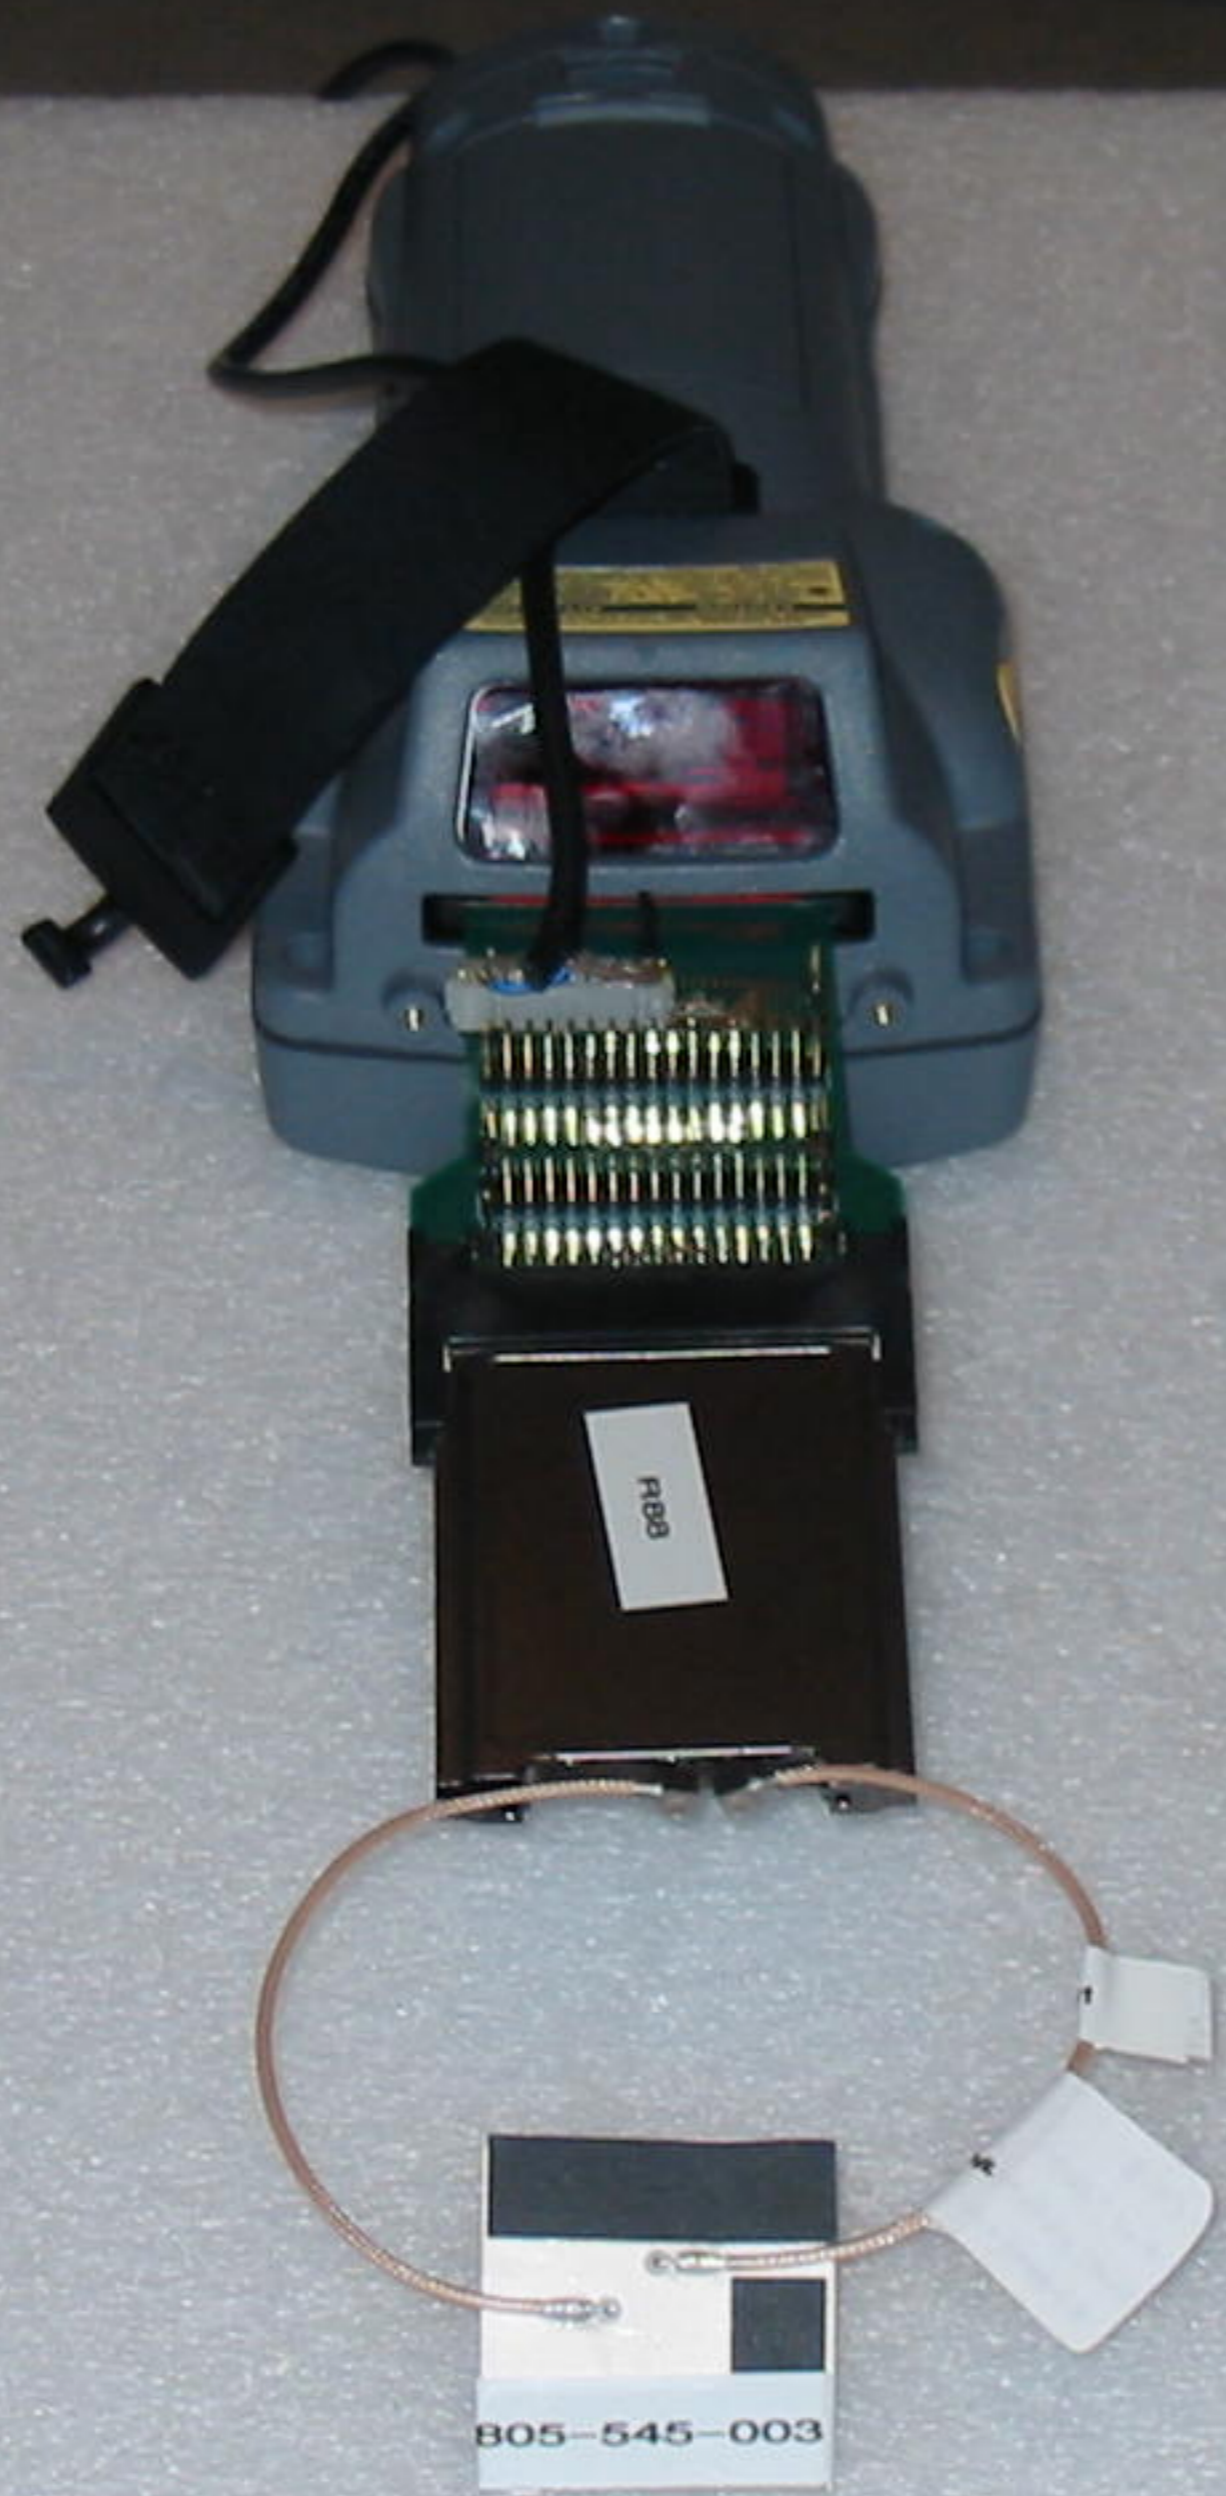

Exhibit S: Test Setup Photos

FCC ID: HN2PC24-11

063825-005
R01

7346
Antenna
R107R-A

R008

ANT PORT II

063825-005
063825-005
063825-005
063825-005

THE
ANTENNA
PART

RECEIVE ANTENNA
PART

RECEIVE ANTENNA PART II

RECEIVE ANTENNA PART II

F108

RECEIVE ANT PORT II

RECEIVE ANT PORT

100000

R88

RESISTANT PORT II

R88

805-545-003

R88