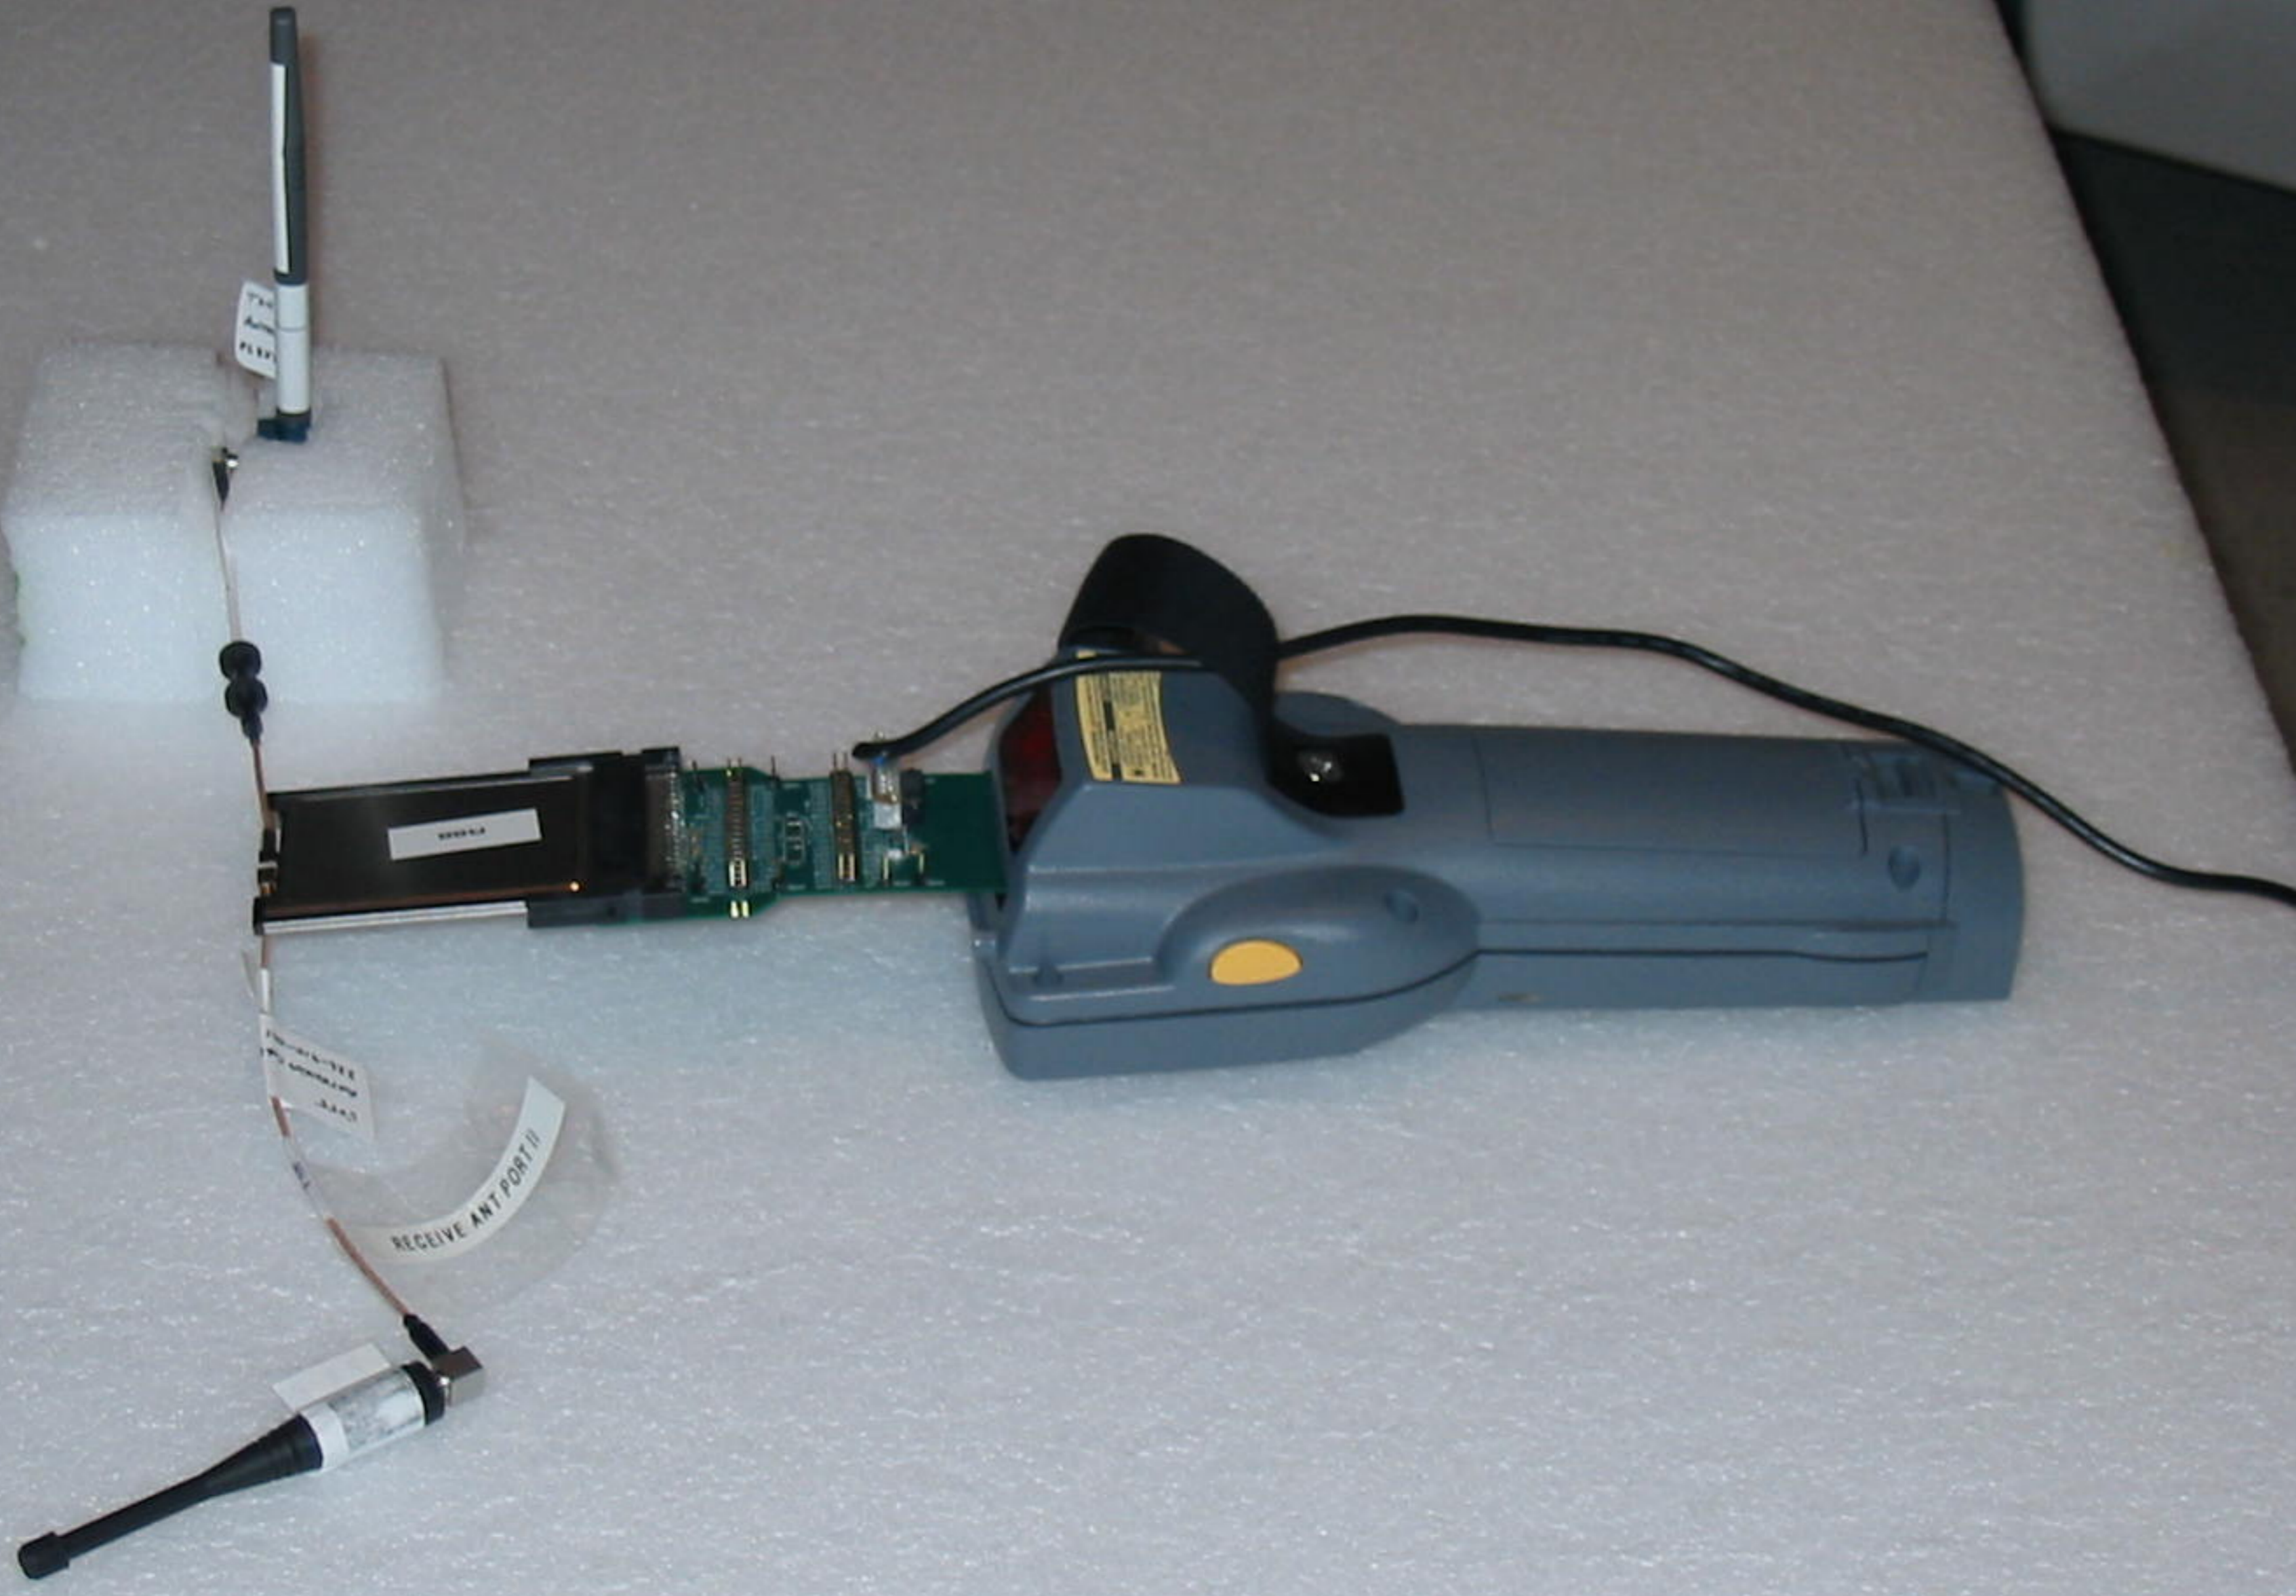

Exhibit S: Test Setup Photos

FCC ID: HN2PC24-11

063825-005
R01

7346
Antenna
R107R-A

R008

ANT PORT II

063825-005
063825-005
063825-005
063825-005

THE
ANTENNA
PART

RECEIVE ANTENNA
PART

RECEIVE ANTENNA PART II

RECEIVE ANTENNA PART II

F108

RECEIVE ANT PORT II

RECEIVE ANT PORT

100000

R88

RESISTANT PORT II

R88

805-545-003

R88