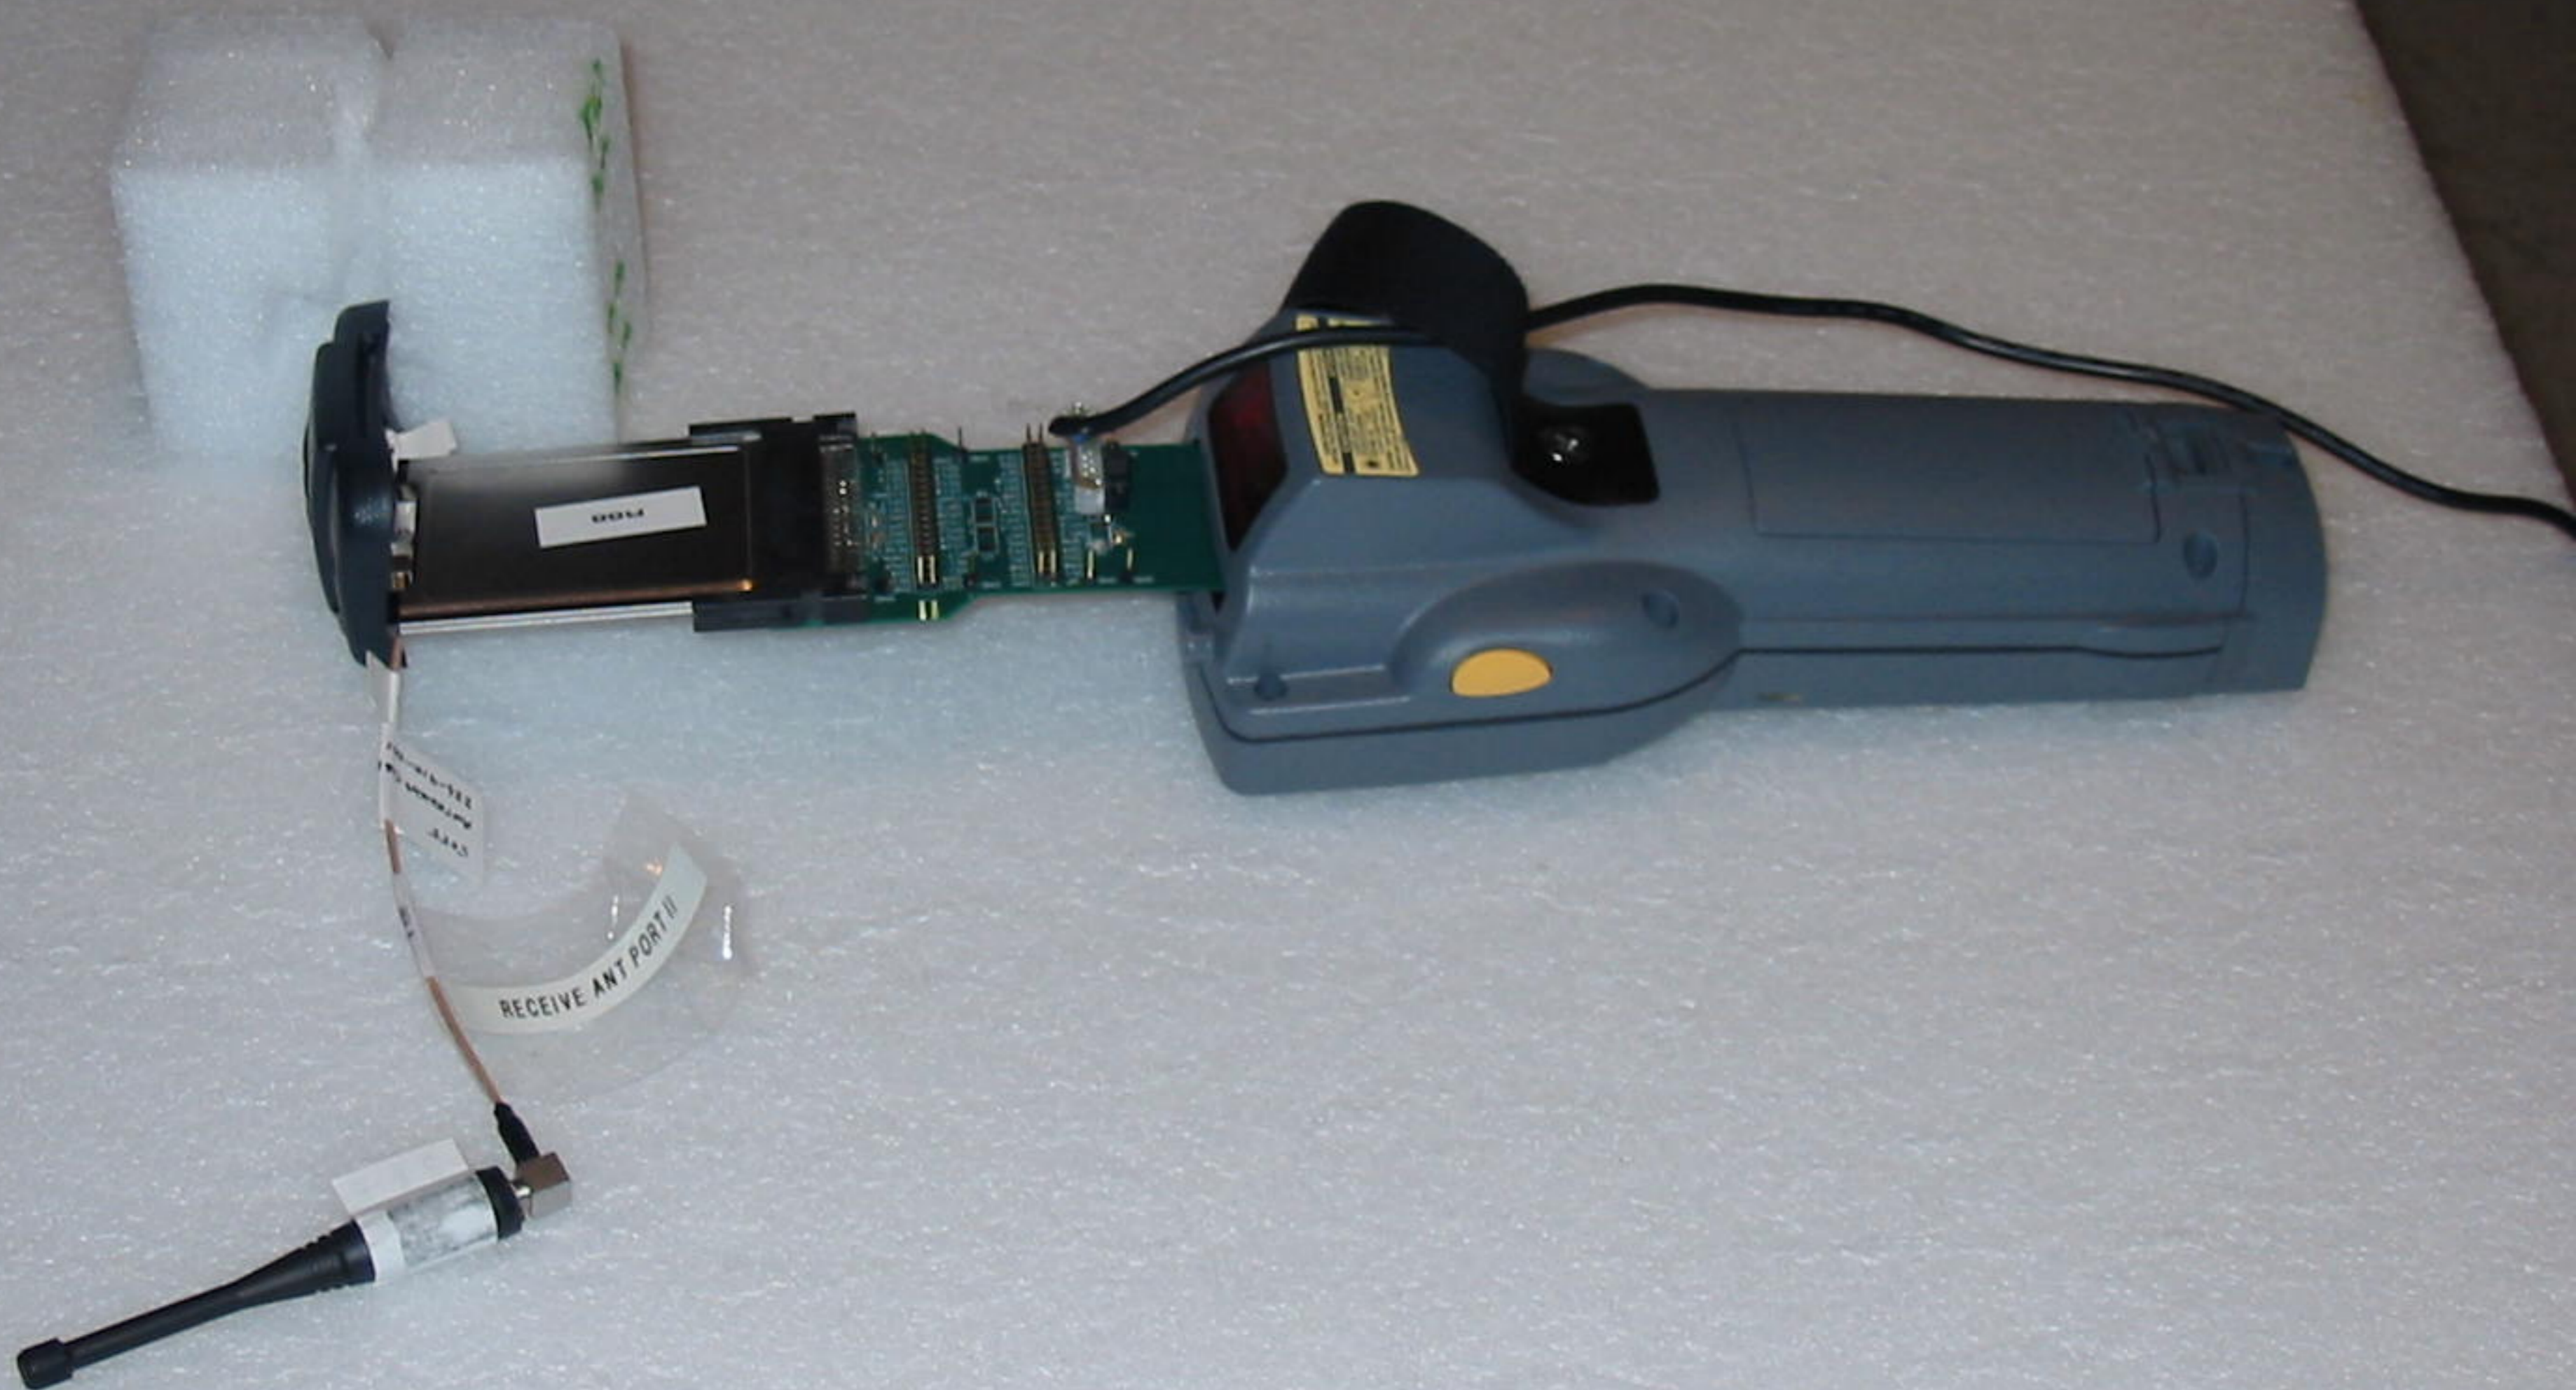

Exhibit S: Test Setup Photos

FCC ID: HN2PC24-11

063825-005
R01

7346
Antenna
R107R-A

R008

ANT PORT II

063825-005
063825-005
063825-005
063825-005

THE
ANTENNA
PART

RECEIVE ANTENNA
PART

RECEIVE ANTENNA PART II

RECEIVE ANTENNA PART II

F108

RECEIVE ANT PORT II

RECEIVE ANT PORT

100000

R88

RESISTANT PORT II

R88

805-545-003

R88