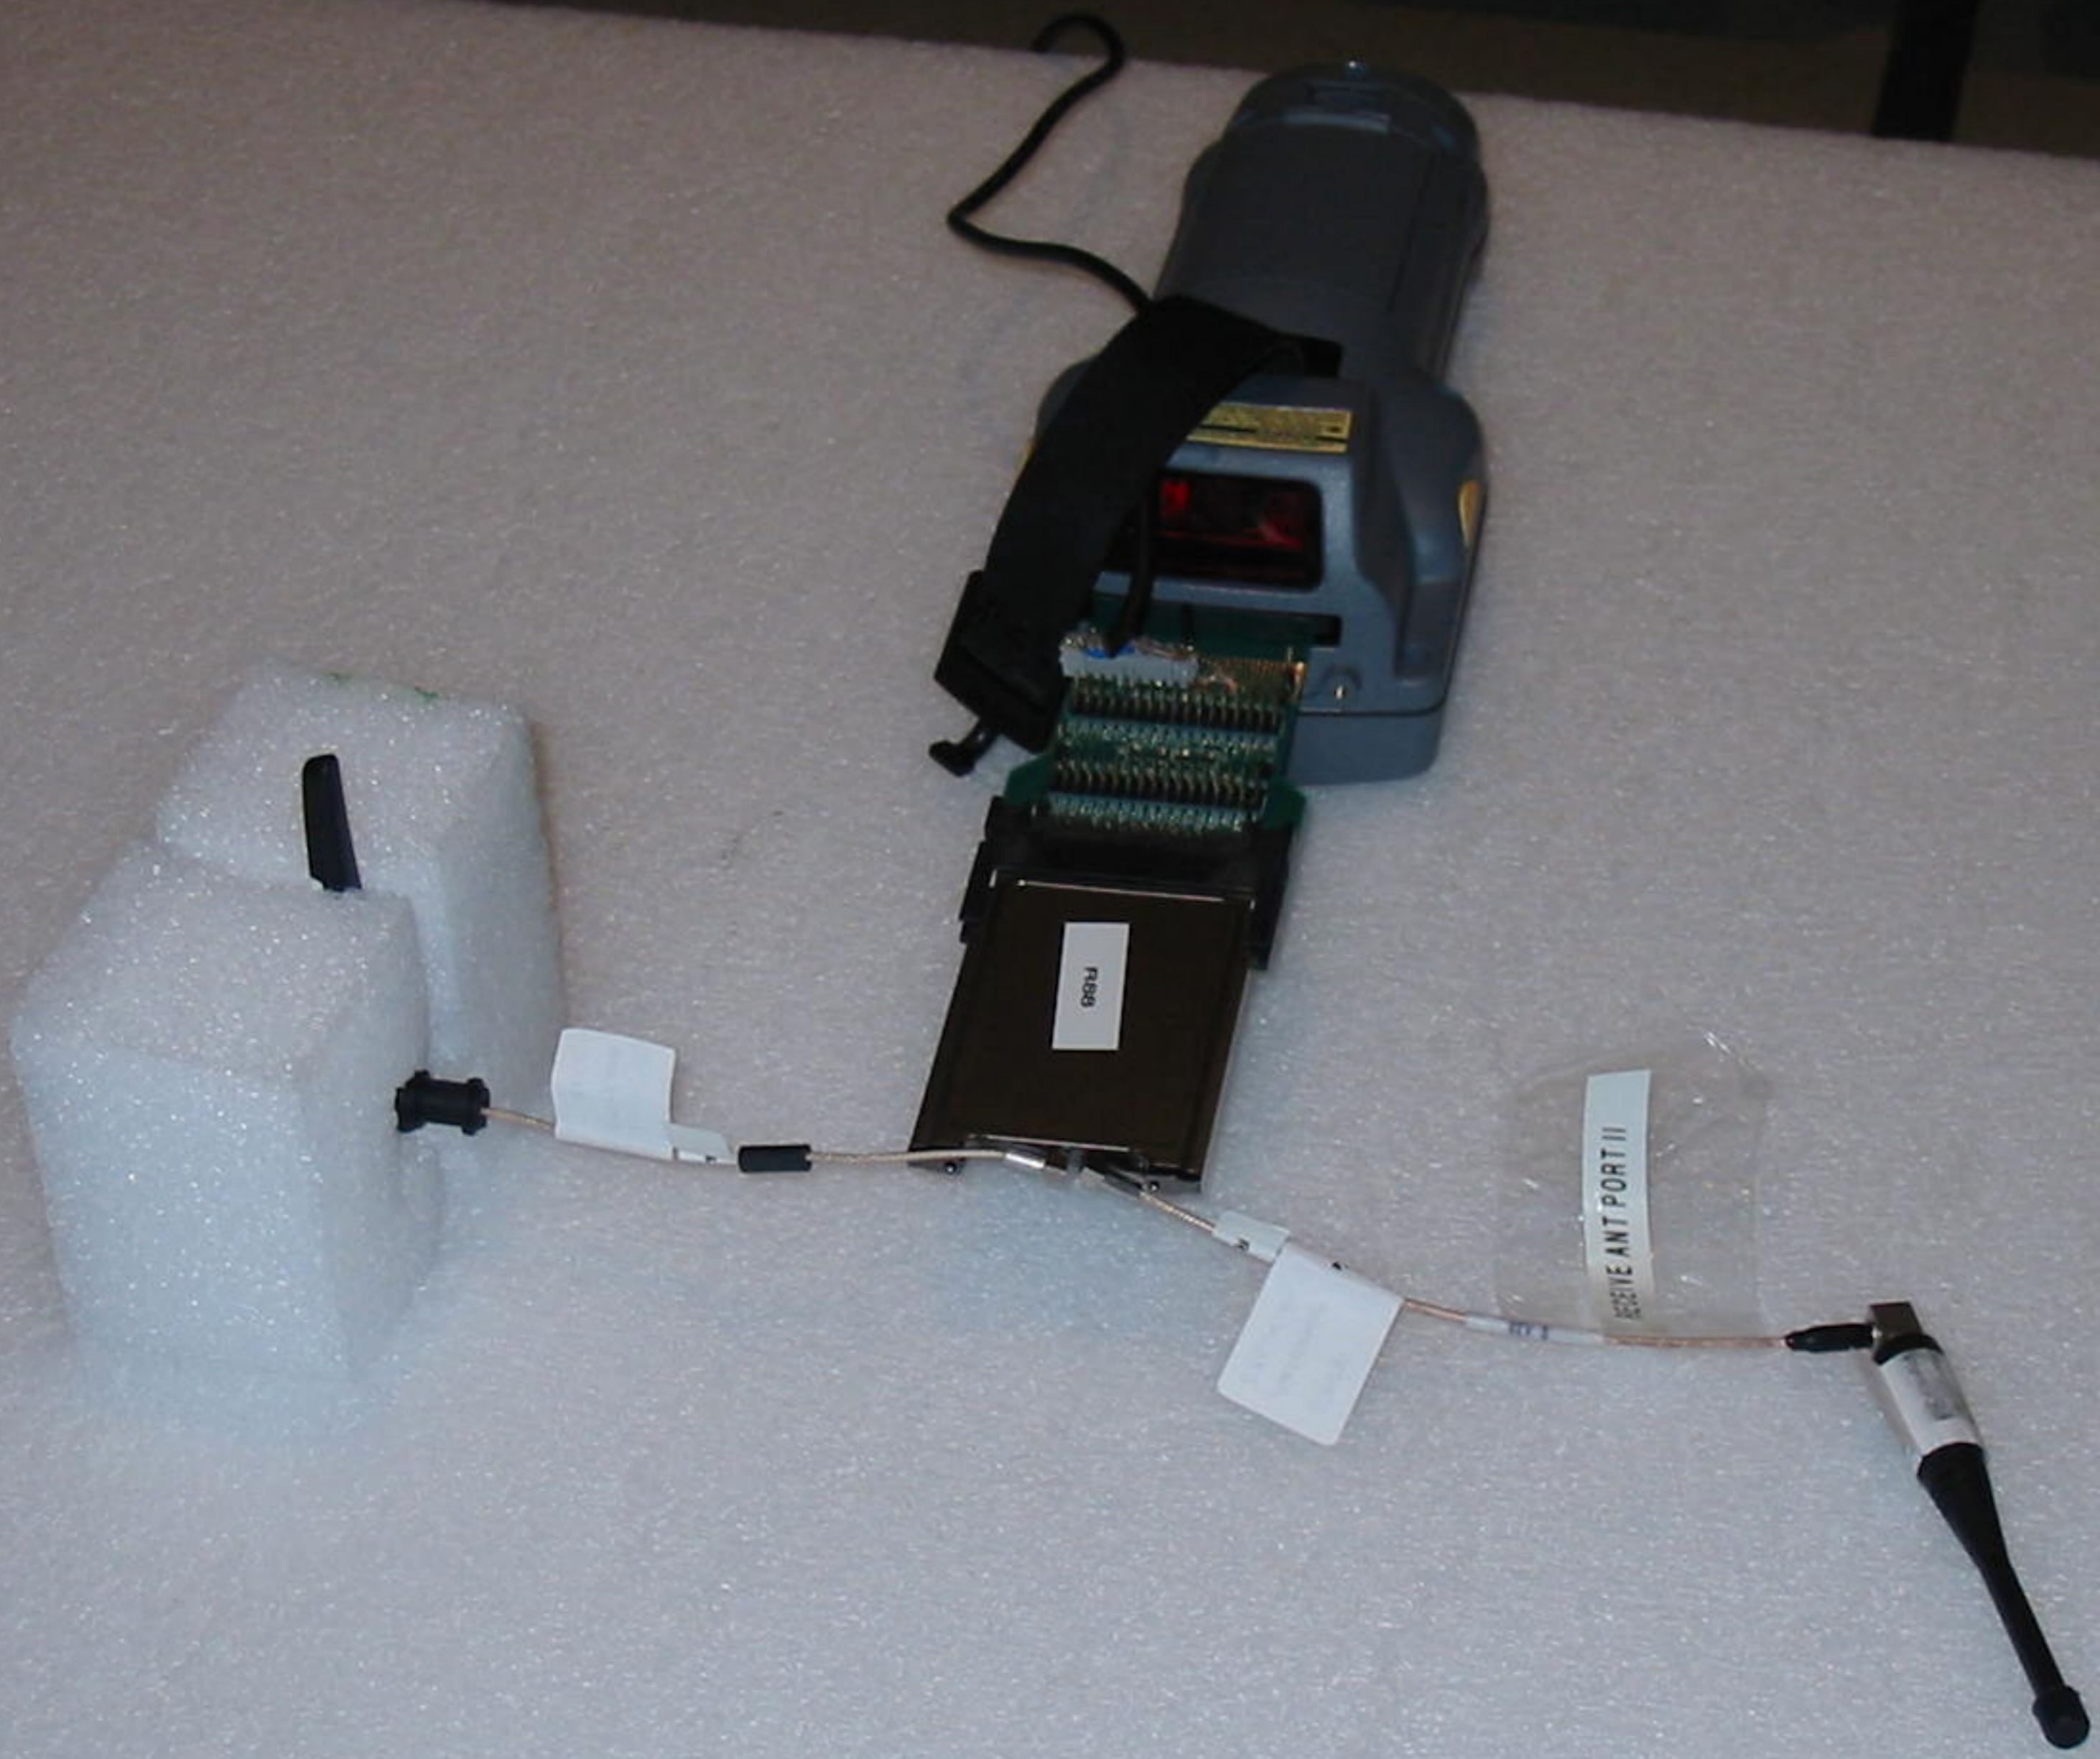

Exhibit S: Test Setup Photos

FCC ID: HN2PC24-11

063825-005
R01

7346
Antenna
R107R-A

R008

ANT PORT II

063825-005
063825-005
063825-005
063825-005

THE
ANTENNA
PART

RECEIVE ANTENNA
PART

RECEIVE ANTENNA PART II

RECEIVE ANTENNA PART II

F108

RECEIVE ANT PORT II

RECEIVE ANT PORT

100000

R88

RESISTANT PORT II

R88

805-545-003

R88