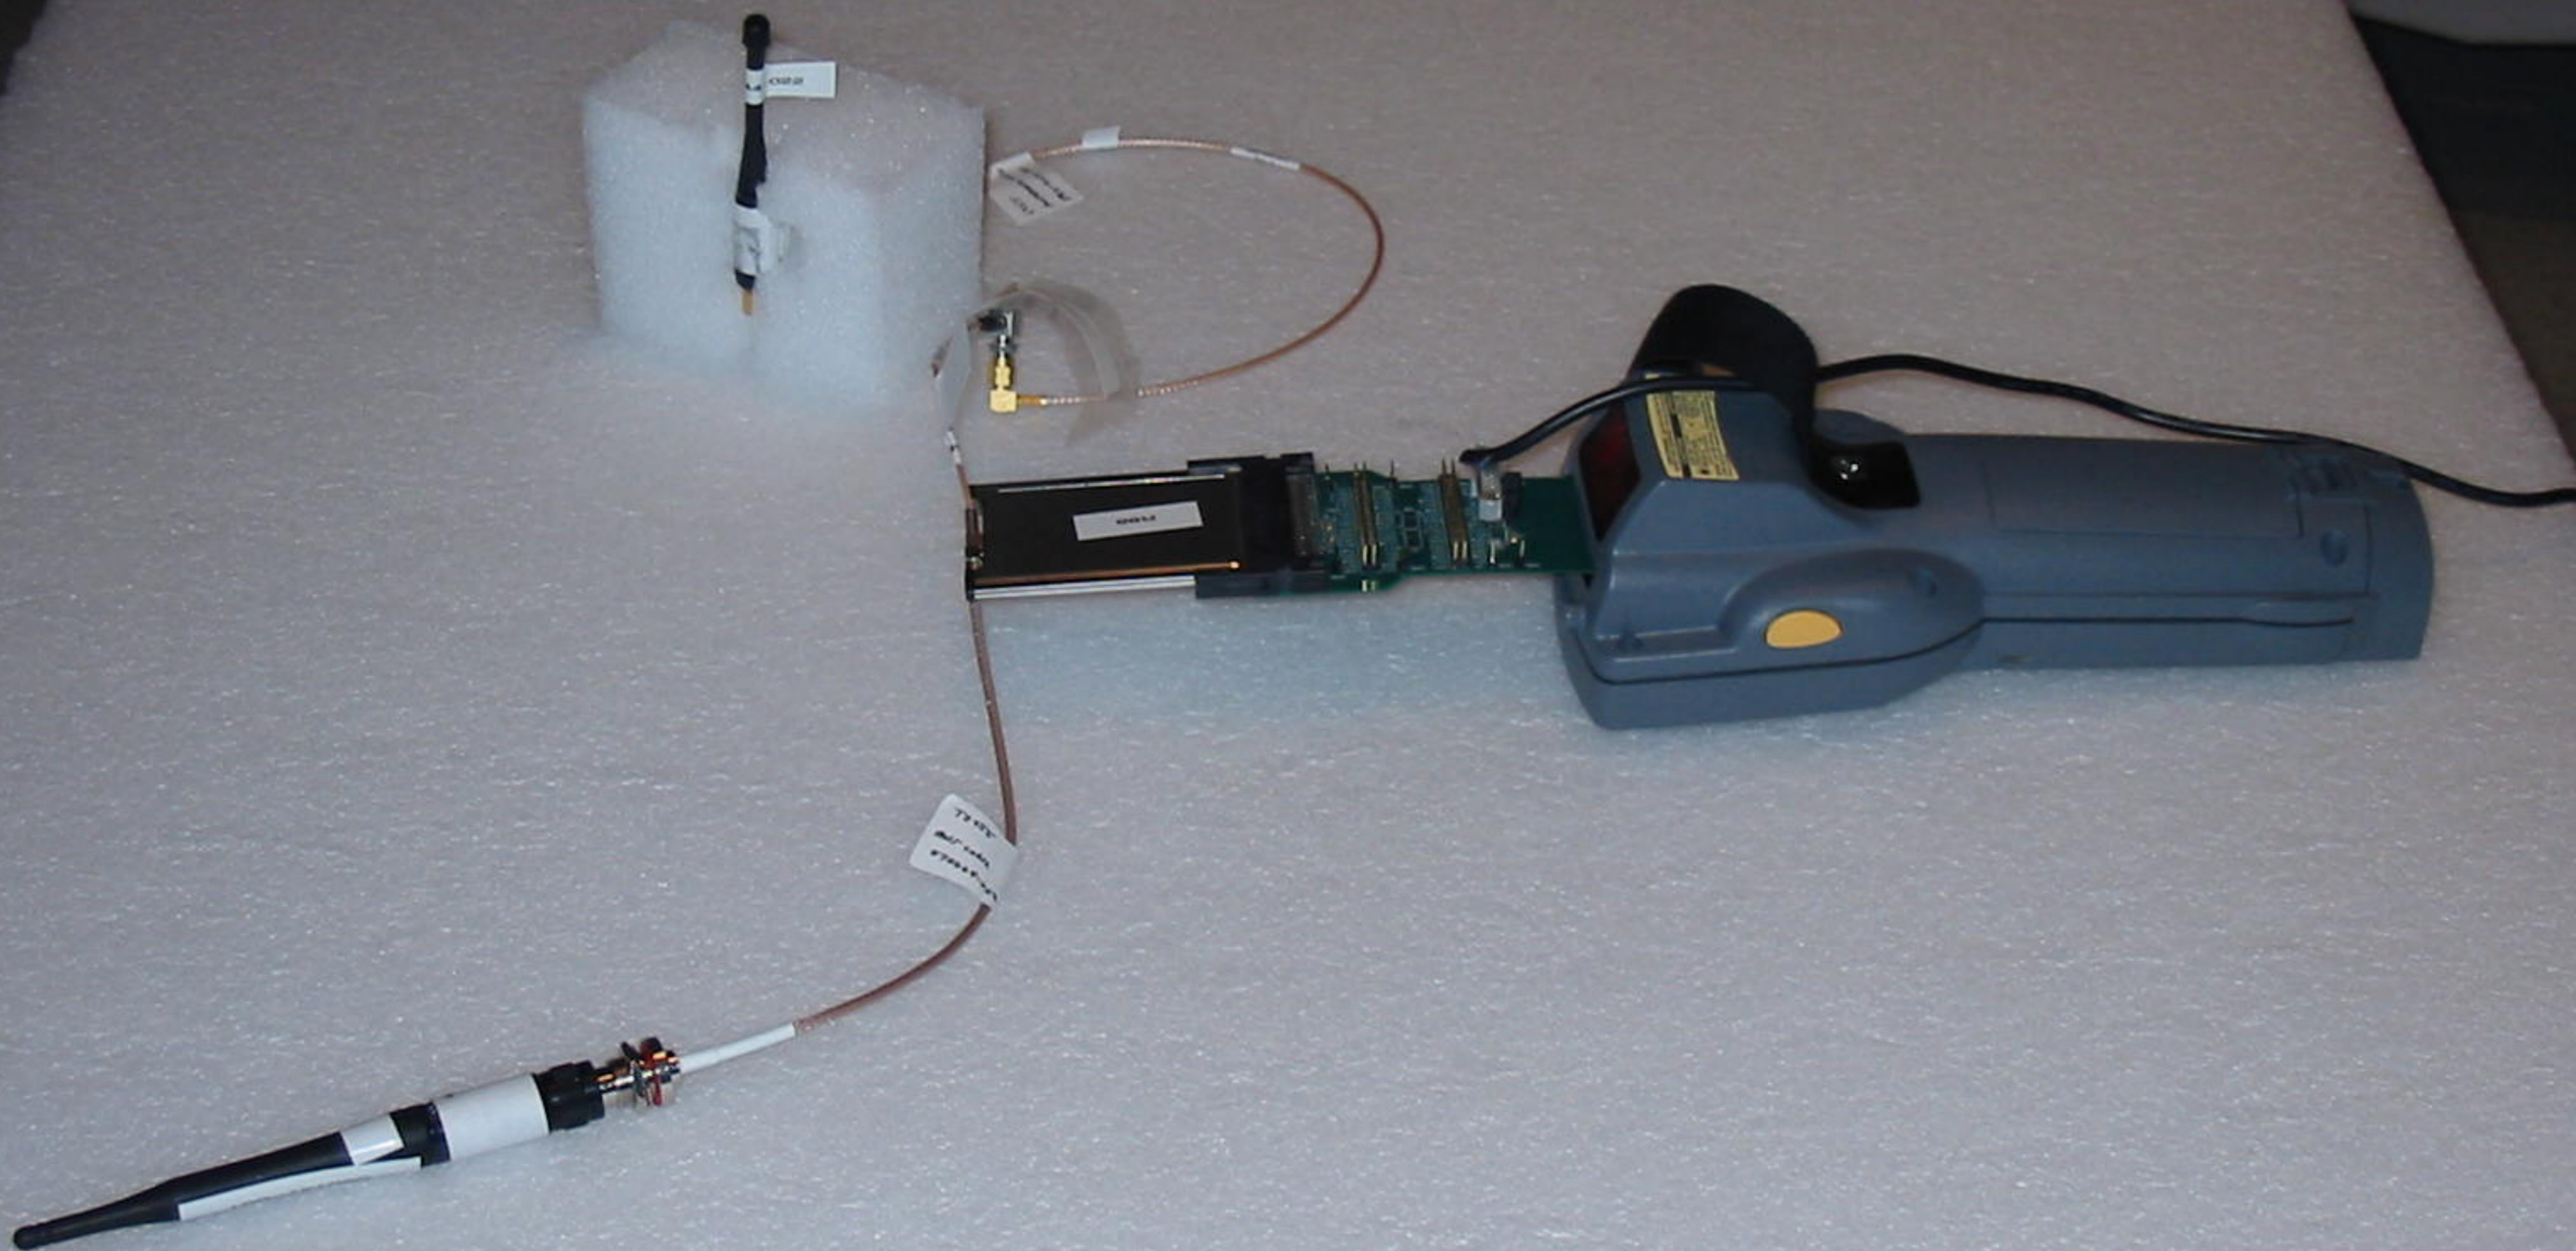

Exhibit S: Test Setup Photos

FCC ID: HN2PC24-11

063825-005
R01

7346
Antenna
R107R-A

R008

ANT PORT II

063825-005
063825-005
063825-005
063825-005

THE
ANTENNA
PART

RECEIVE ANTENNA
PART

RECEIVE ANTENNA PART II

RECEIVE ANTENNA PART II

F108

RECEIVE ANT PORT II

RECEIVE ANT PORT

100000

R88

RESISTANT PORT II

R88

805-545-003

R88