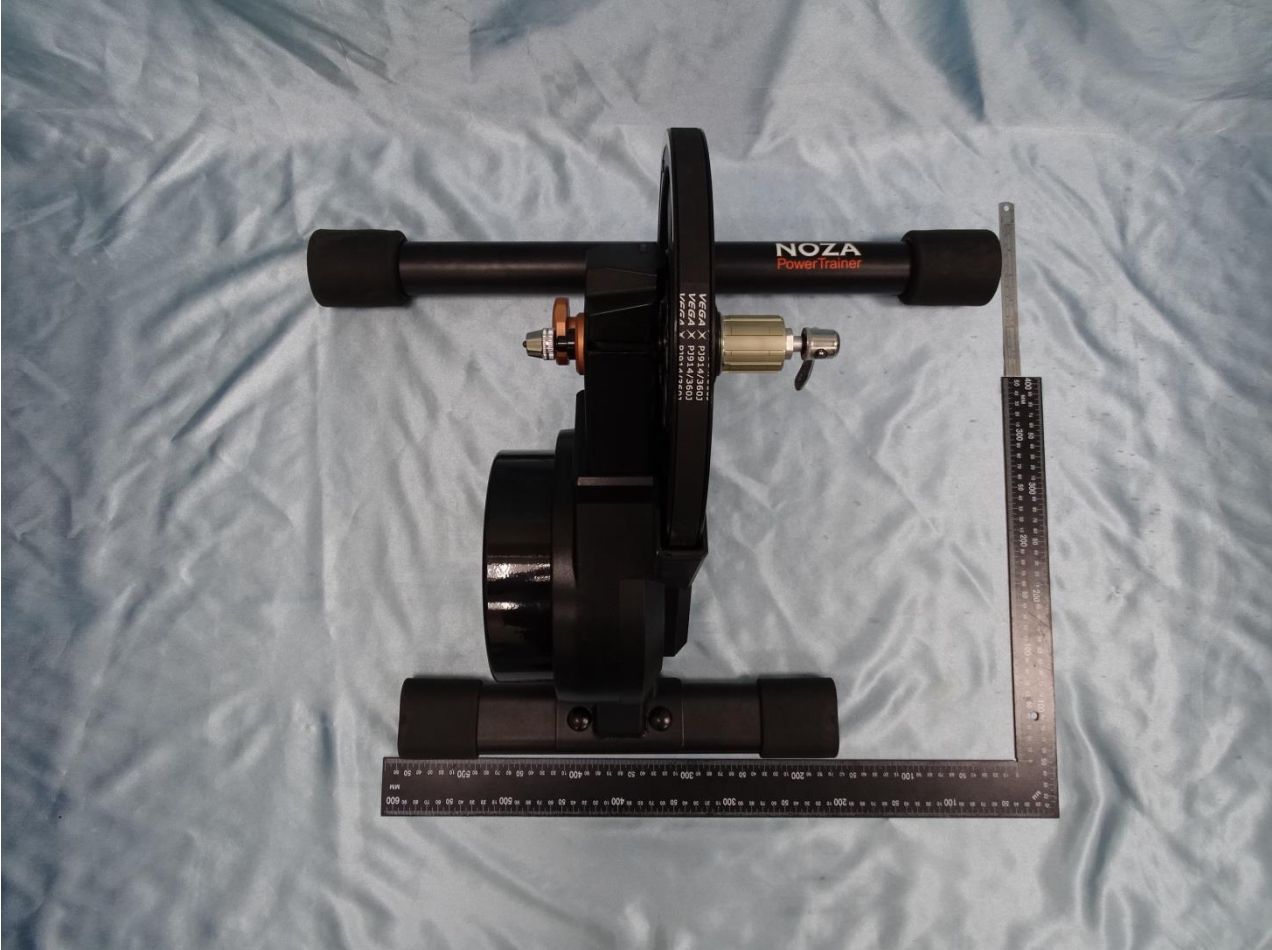

1. External Photograph of EUT

Brand Name: Xplova / Model Name: NOZA Nx (x : A-Z, 0-9)

Marketing Name: Xplova Noza bike power trainer

Brand Name: Xplova / Model Name: NOZA Nx (x : A-Z, 0-9)

Marketing Name: Xplova Noza bike power trainer

Brand Name: Xplova / Model Name: NOZA Nx (x : A-Z, 0-9)

Marketing Name: Xplova Noza bike power trainer

Brand Name: Xplova / Model Name: NOZA Nx (x : A-Z, 0-9)

Marketing Name: Xplova Noza bike power trainer