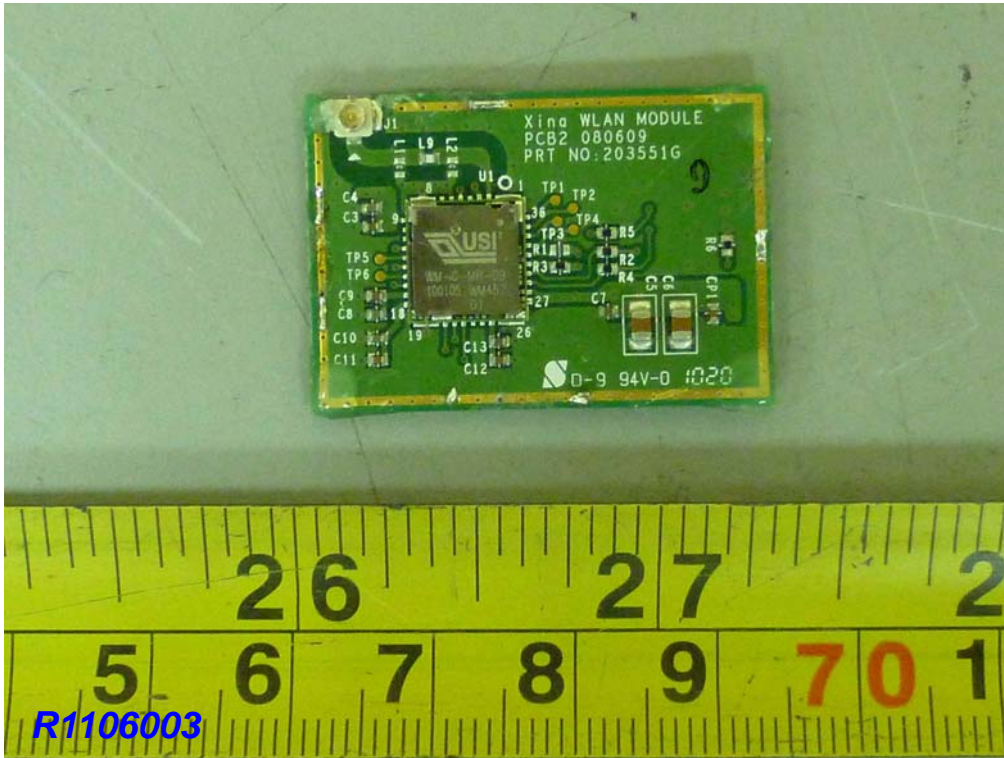

Model Name: MT650-ABUEAG

Model Name: MT650-ABUEAG
Main board

Model Name: MT650-ABUEAG
Components board

Model Name: MT650-ABUEAG
Components board

Model Name: MT650-ABUEAG
Components board

**Model Name: MT650-ABUEAG
Components board**

**Model Name: MT650-ABUEAG
Components board**

Model Name: MT650-ABUEAG
LCD

Model Name: MT650-ABUEAG
Bar Code Reader

Model Name: MT650-ABUEAG
Bar Code Reader

Model Name: MT650-ABUEAG
WLAN Module

Model Name: MT650-ABUEAG
WLAN Module

**Model Name: MT650-ABUEAG
WLAN Module**

**Model Name: MT650-ABUEAG
WLAN Module**

**Model Name: MT650-ABUEAG
WLAN Module Antenna**

R1106003