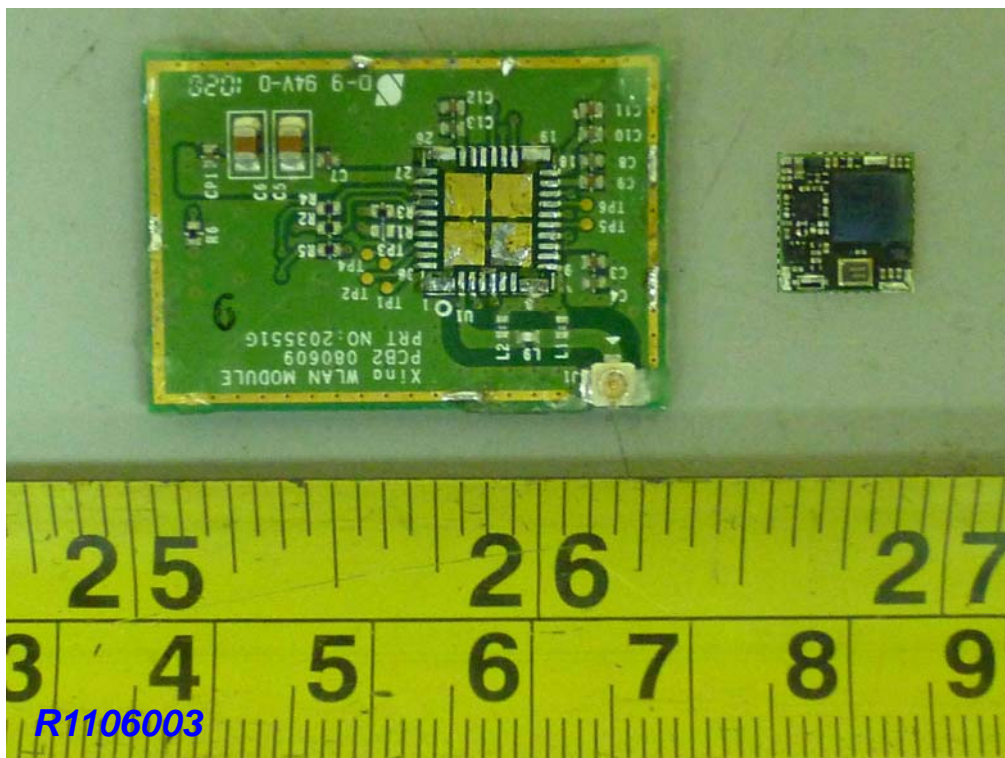

Model Name: MT650-ABUEAG

Model Name: MT650-ABUEAG
Main board

Model Name: MT650-ABUEAG
Components board

Model Name: MT650-ABUEAG
Components board

Model Name: MT650-ABUEAG
Components board

**Model Name: MT650-ABUEAG
Components board**

**Model Name: MT650-ABUEAG
Components board**

Model Name: MT650-ABUEAG
LCD

Model Name: MT650-ABUEAG
Bar Code Reader

Model Name: MT650-ABUEAG
Bar Code Reader

Model Name: MT650-ABUEAG
WLAN Module

Model Name: MT650-ABUEAG
WLAN Module

**Model Name: MT650-ABUEAG
WLAN Module**

**Model Name: MT650-ABUEAG
WLAN Module**

**Model Name: MT650-ABUEAG
WLAN Module Antenna**

R1106003