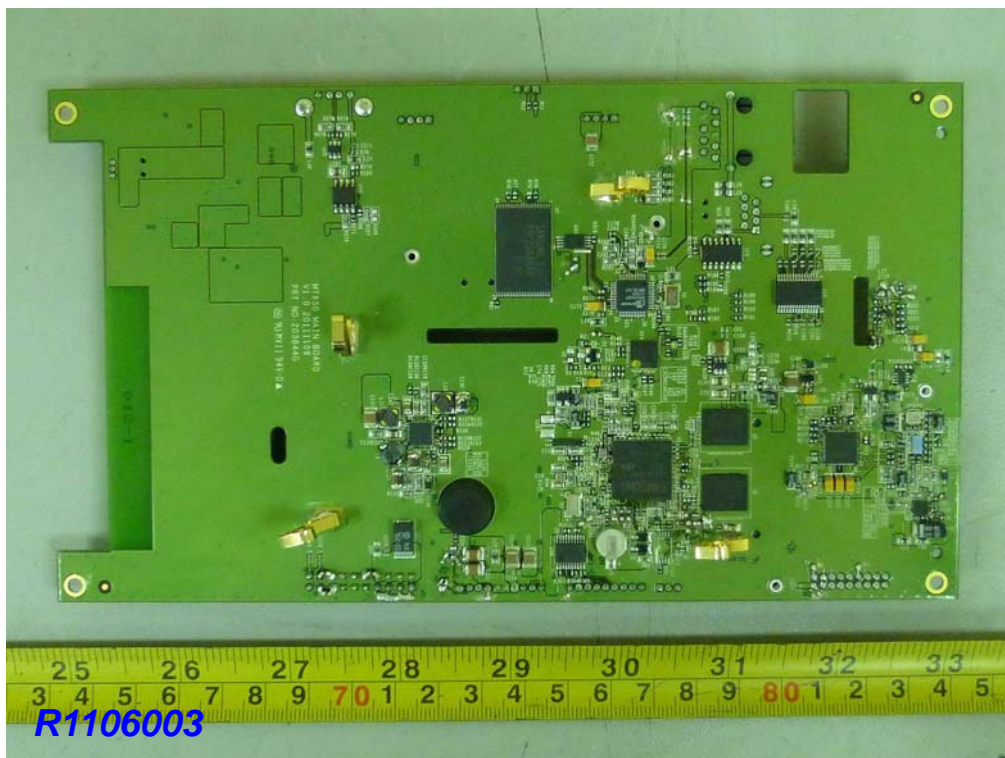

Model Name: MT650-ABUEAG

Model Name: MT650-ABUEAG
Main board

Model Name: MT650-ABUEAG
Components board

Model Name: MT650-ABUEAG
Components board

Model Name: MT650-ABUEAG
Components board

**Model Name: MT650-ABUEAG
Components board**

**Model Name: MT650-ABUEAG
Components board**

Model Name: MT650-ABUEAG
LCD

Model Name: MT650-ABUEAG
Bar Code Reader

Model Name: MT650-ABUEAG
Bar Code Reader

Model Name: MT650-ABUEAG
WLAN Module

Model Name: MT650-ABUEAG
WLAN Module