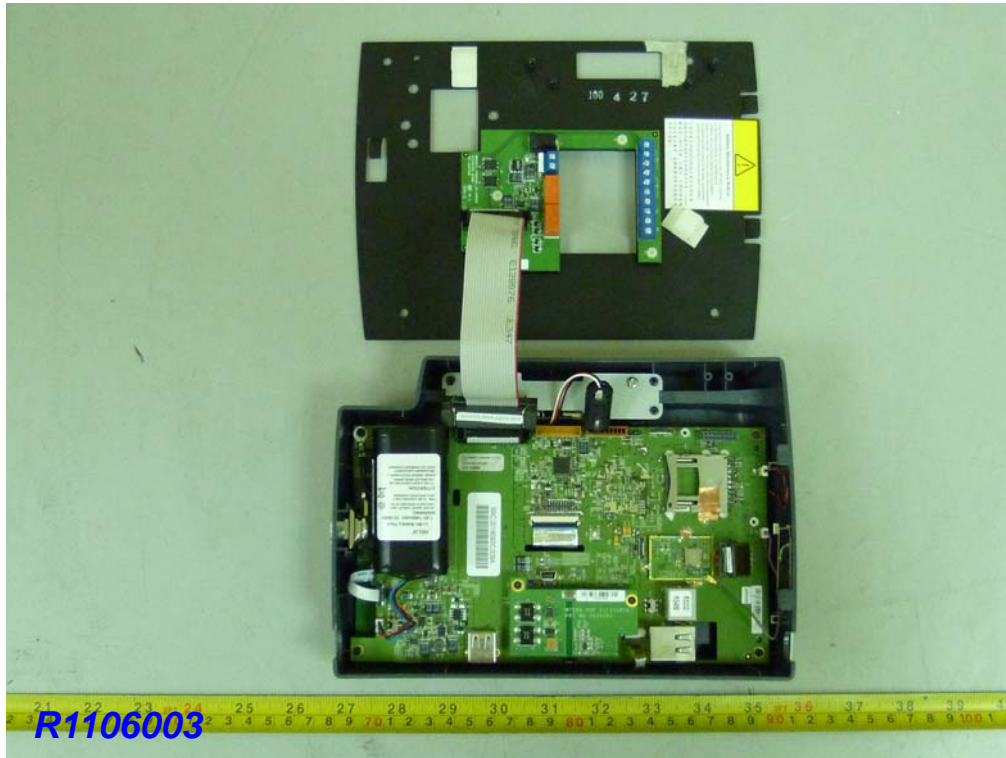

Model Name: MT650-ABUEAG

Model Name: MT650-ABUEAG
Main board

Model Name: MT650-ABUEAG
Components board

Model Name: MT650-ABUEAG
Components board

Model Name: MT650-ABUEAG
Components board

**Model Name: MT650-ABUEAG
Components board**

**Model Name: MT650-ABUEAG
Components board**

Model Name: MT650-ABUEAG
LCD

Model Name: MT650-ABUEAG
Bar Code Reader

Model Name: MT650-ABUEAG
Bar Code Reader

Model Name: MT650-ABUEAG
WLAN Module

Model Name: MT650-ABUEAG
WLAN Module