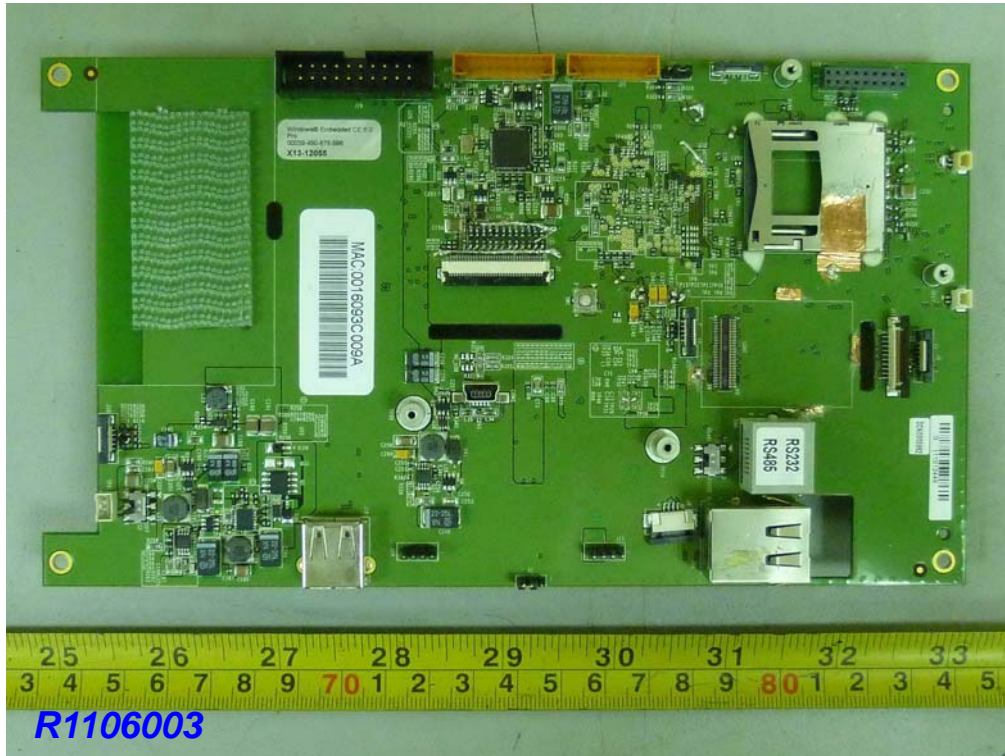

Model Name: MT650-ABUEAG

Model Name: MT650-ABUEAG
Main board

Model Name: MT650-ABUEAG
Components board

Model Name: MT650-ABUEAG
Components board

Model Name: MT650-ABUEAG
Components board

**Model Name: MT650-ABUEAG
Components board**

**Model Name: MT650-ABUEAG
Components board**

Model Name: MT650-ABUEAG
LCD

Model Name: MT650-ABUEAG
Bar Code Reader

Model Name: MT650-ABUEAG
Bar Code Reader

Model Name: MT650-ABUEAG
WLAN Module

Model Name: MT650-ABUEAG
WLAN Module