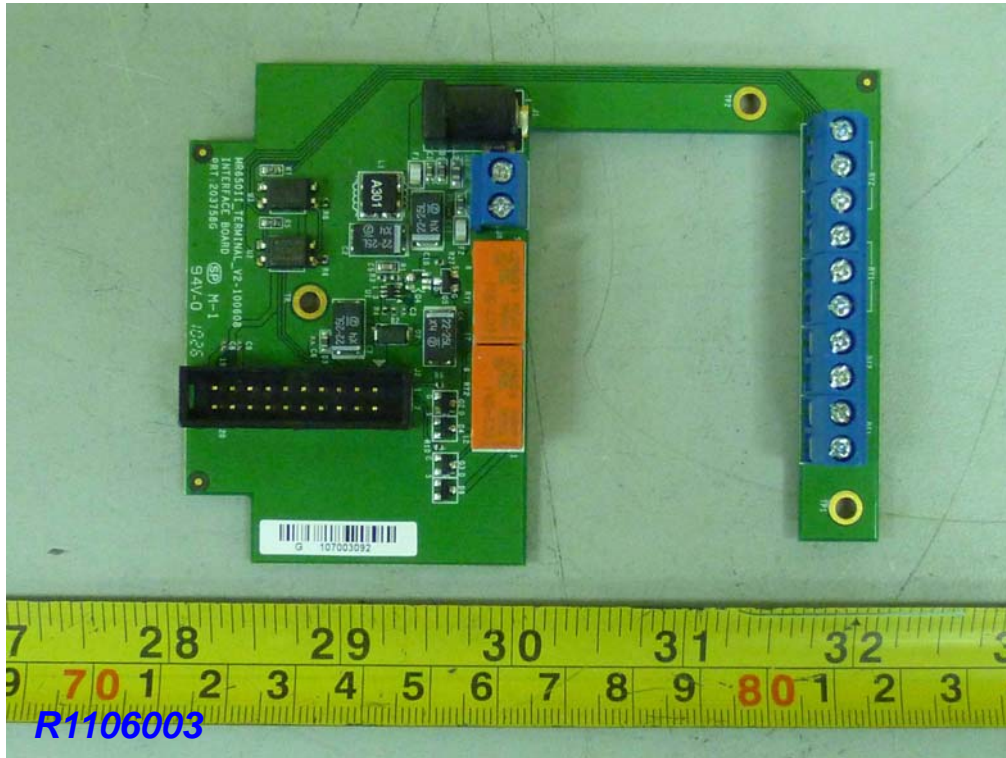

Model Name: MT650-ABUEAG

Model Name: MT650-ABUEAG
Main board

Model Name: MT650-ABUEAG
Components board

Model Name: MT650-ABUEAG
Components board

Model Name: MT650-ABUEAG
Components board

**Model Name: MT650-ABUEAG
Components board**

**Model Name: MT650-ABUEAG
Components board**

Model Name: MT650-ABUEAG
LCD

Model Name: MT650-ABUEAG
Bar Code Reader

Model Name: MT650-ABUEAG
Bar Code Reader

Model Name: MT650-ABUEAG
WLAN Module

Model Name: MT650-ABUEAG
WLAN Module

**Model Name: MT650-ABUEAG
WLAN Module**

**Model Name: MT650-ABUEAG
WLAN Module**

**Model Name: MT650-ABUEAG
WLAN Module Antenna**

R1106003