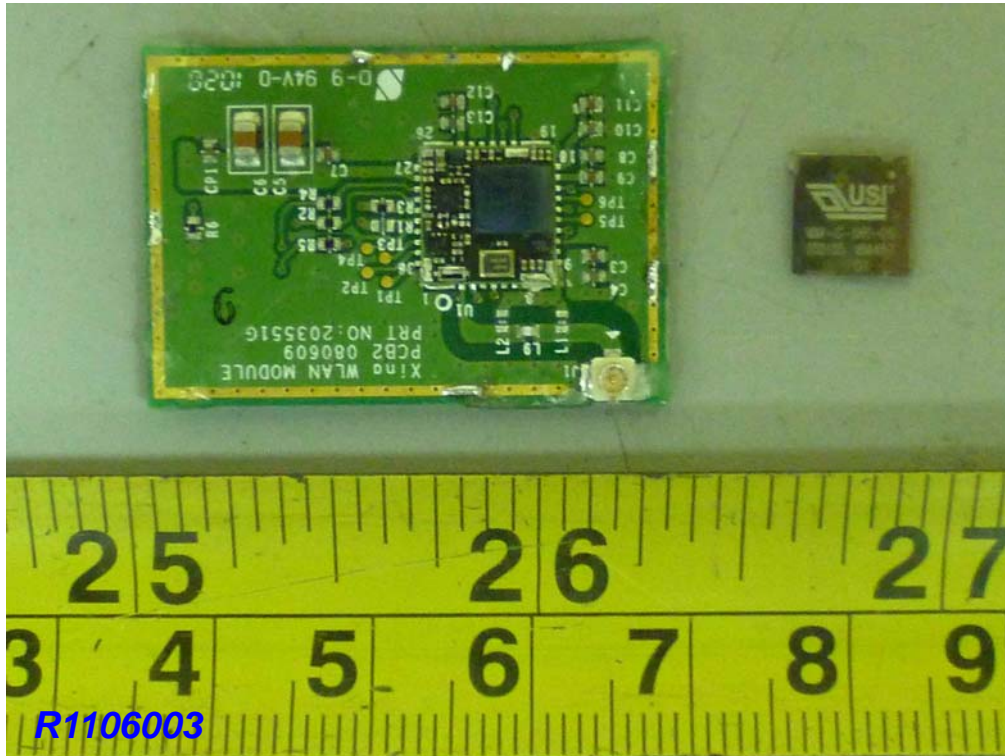

Model Name: MT650-ABUEAG

Model Name: MT650-ABUEAG
Main board

Model Name: MT650-ABUEAG
Components board

Model Name: MT650-ABUEAG
Components board

Model Name: MT650-ABUEAG
Components board

**Model Name: MT650-ABUEAG
Components board**

**Model Name: MT650-ABUEAG
Components board**

Model Name: MT650-ABUEAG
LCD

Model Name: MT650-ABUEAG
Bar Code Reader

Model Name: MT650-ABUEAG
Bar Code Reader

Model Name: MT650-ABUEAG
WLAN Module

Model Name: MT650-ABUEAG
WLAN Module

**Model Name: MT650-ABUEAG
WLAN Module**

**Model Name: MT650-ABUEAG
WLAN Module**

**Model Name: MT650-ABUEAG
WLAN Module Antenna**

R1106003