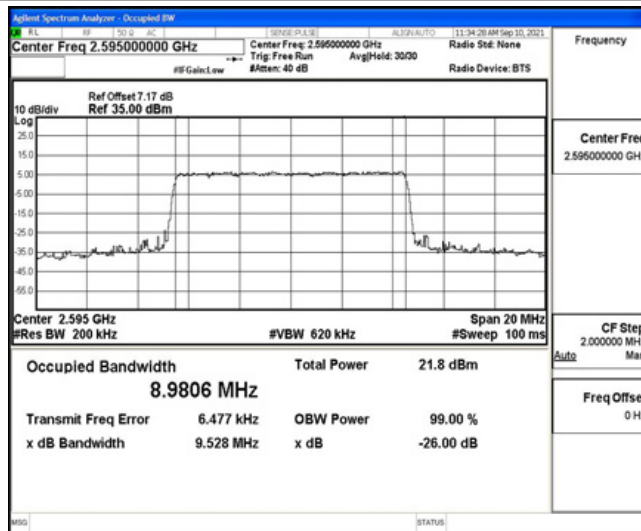

Test Graphs

Band38-5MHz-16QAM-37775-25RB#0

Band38-5MHz-16QAM-38000-25RB#0

Band38-5MHz-16QAM-38225-25RB#0

Band38-10MHz-QPSK-37800-50RB#0

Band38-10MHz-QPSK-38000-50RB#0

Band38-10MHz-QPSK-38200-50RB#0

Band38-10MHz-16QAM-37800-50RB#0