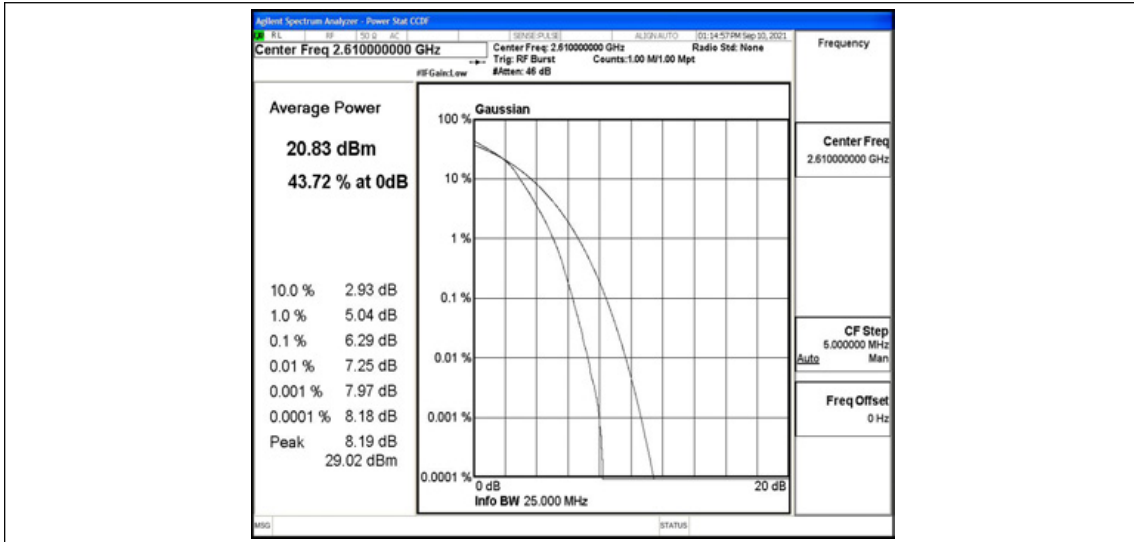

Band38-20MHz-16QAM-38000-100RB#0

Band38-20MHz-16QAM-38150-1RB#0

Band38-20MHz-16QAM-38150-100RB#0

N.3 26dB Bandwidth and Occupied Bandwidth

Test Result

Band	Bandwidth	Modulation	Channel	RB Configuration	Occupied Bandwidth (MHz)	26dB Bandwidth (MHz)	Verdict
Band38	5MHz	QPSK	37775	25RB#0	4.5056	4.787	PASS
Band38	5MHz	QPSK	38000	25RB#0	4.4921	4.802	PASS
Band38	5MHz	QPSK	38225	25RB#0	4.5040	4.762	PASS
Band38	5MHz	16QAM	37775	25RB#0	4.4934	4.801	PASS
Band38	5MHz	16QAM	38000	25RB#0	4.4929	4.788	PASS
Band38	5MHz	16QAM	38225	25RB#0	4.4938	4.769	PASS
Band38	10MHz	QPSK	37800	50RB#0	8.9900	9.481	PASS
Band38	10MHz	QPSK	38000	50RB#0	8.9806	9.528	PASS
Band38	10MHz	QPSK	38200	50RB#0	8.9710	9.483	PASS
Band38	10MHz	16QAM	37800	50RB#0	8.9920	9.450	PASS
Band38	10MHz	16QAM	38000	50RB#0	8.9771	9.507	PASS
Band38	10MHz	16QAM	38200	50RB#0	8.9793	9.499	PASS
Band38	15MHz	QPSK	37825	75RB#0	13.446	14.25	PASS
Band38	15MHz	QPSK	38000	75RB#0	13.477	14.21	PASS
Band38	15MHz	QPSK	38175	75RB#0	13.497	14.22	PASS
Band38	15MHz	16QAM	37825	75RB#0	13.469	14.22	PASS
Band38	15MHz	16QAM	38000	75RB#0	13.327	14.22	PASS
Band38	15MHz	16QAM	38175	75RB#0	13.466	14.22	PASS
Band38	20MHz	QPSK	37850	100RB#0	17.931	18.92	PASS
Band38	20MHz	QPSK	38000	100RB#0	17.903	18.90	PASS
Band38	20MHz	QPSK	38150	100RB#0	17.944	18.93	PASS
Band38	20MHz	16QAM	37850	100RB#0	17.961	18.94	PASS
Band38	20MHz	16QAM	38000	100RB#0	17.959	18.78	PASS
Band38	20MHz	16QAM	38150	100RB#0	17.948	18.94	PASS