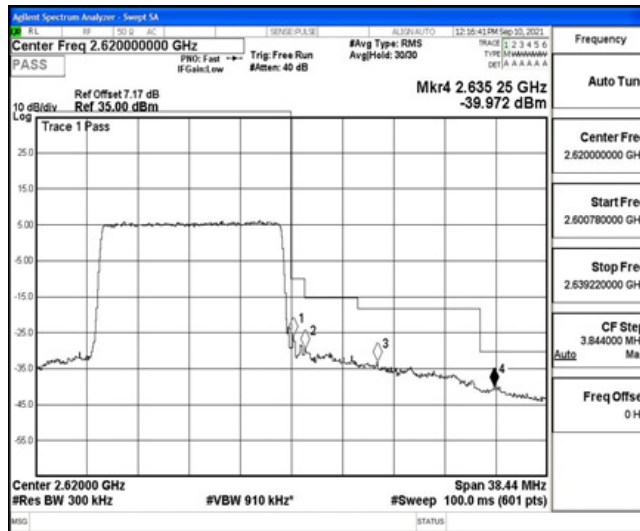

Band38-15MHz-16QAM-38175-75RB#0