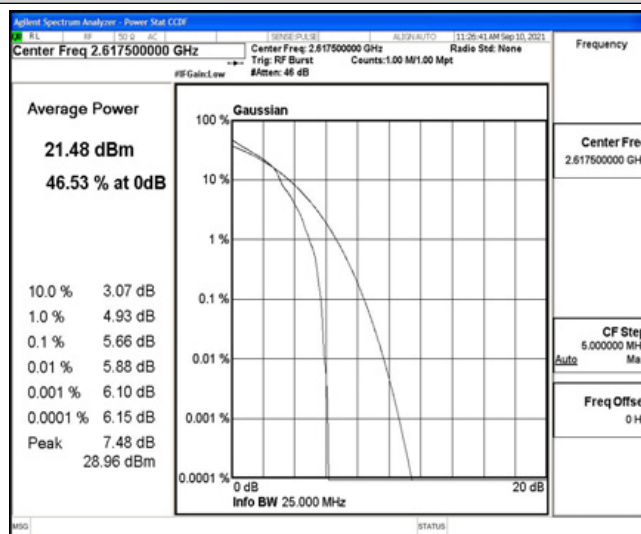

Band38-5MHz-16QAM-38225-1RB#0