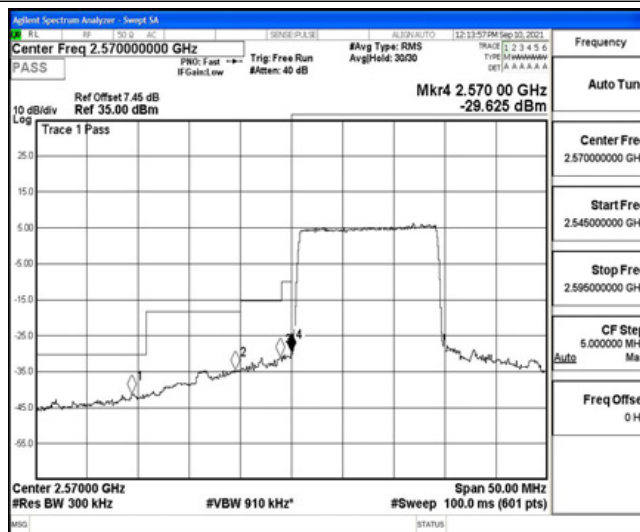

Band38-15MHz-16QAM-37825-75RB#0