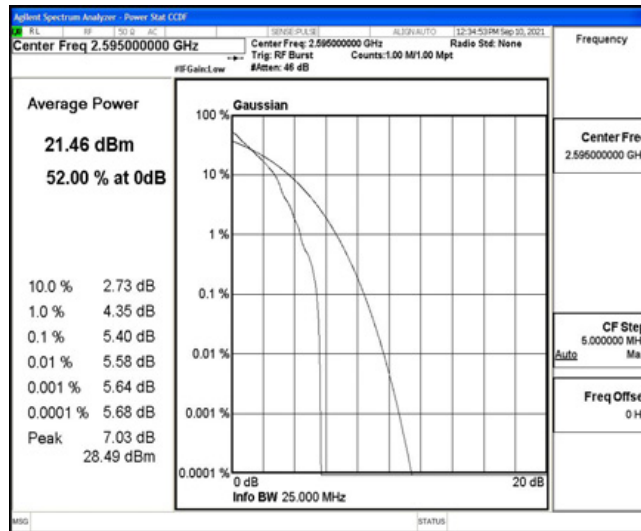

Band38-15MHz-QPSK-38000-1RB#0