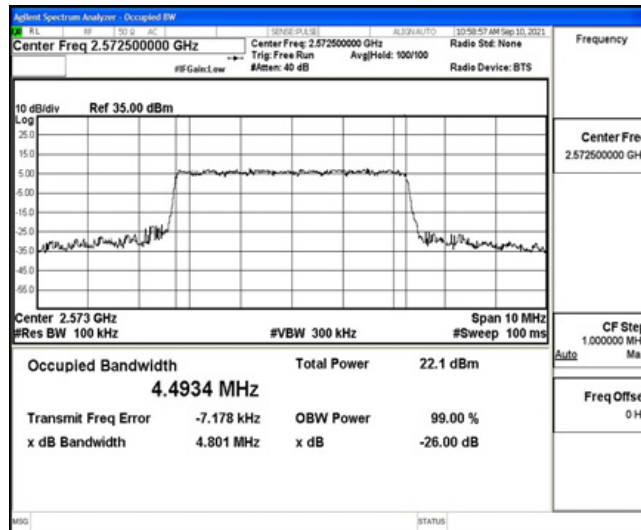

Band38-5MHz-16QAM-37775-25RB#0