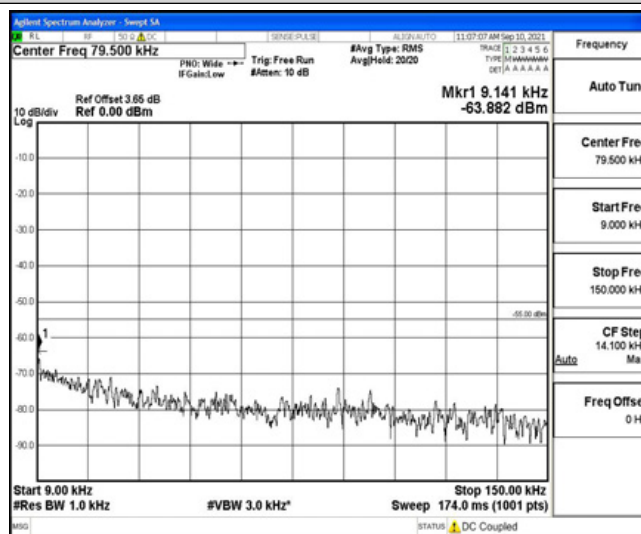

Band38-5MHz-16QAM-37775-1RB#0-Range1:0.009~0.15MHz

Band38-5MHz-16QAM-37775-1RB#0-Range2:0.15~30MHz