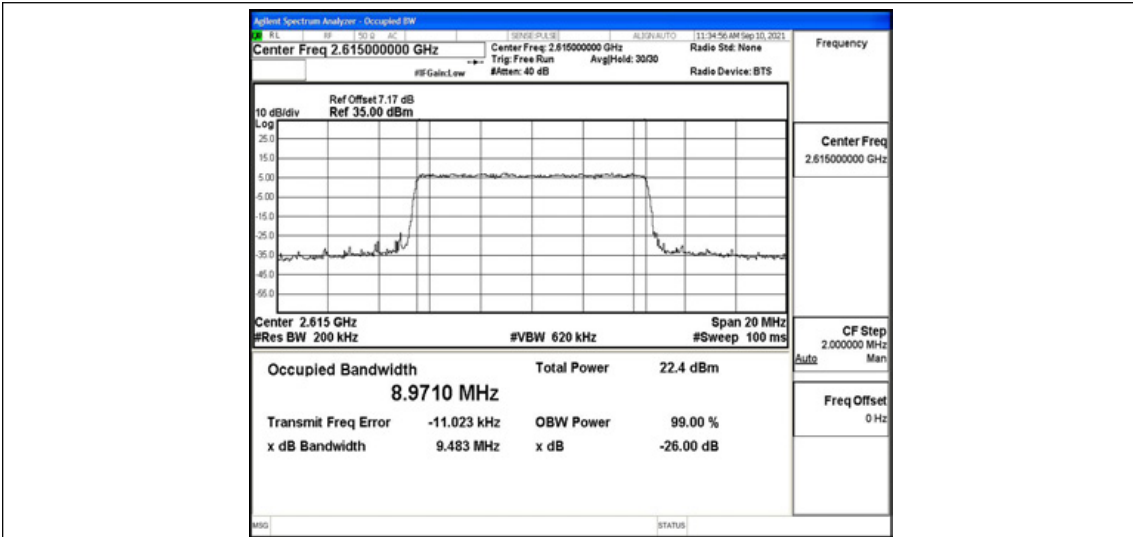

Test Graphs

Band38-5MHz-16QAM-37775-25RB#0

Band38-5MHz-16QAM-38000-25RB#0

Band38-5MHz-16QAM-38225-25RB#0

Band38-10MHz-QPSK-37800-50RB#0

Band38-10MHz-QPSK-38000-50RB#0

Band38-10MHz-QPSK-38200-50RB#0

Band38-10MHz-16QAM-37800-50RB#0