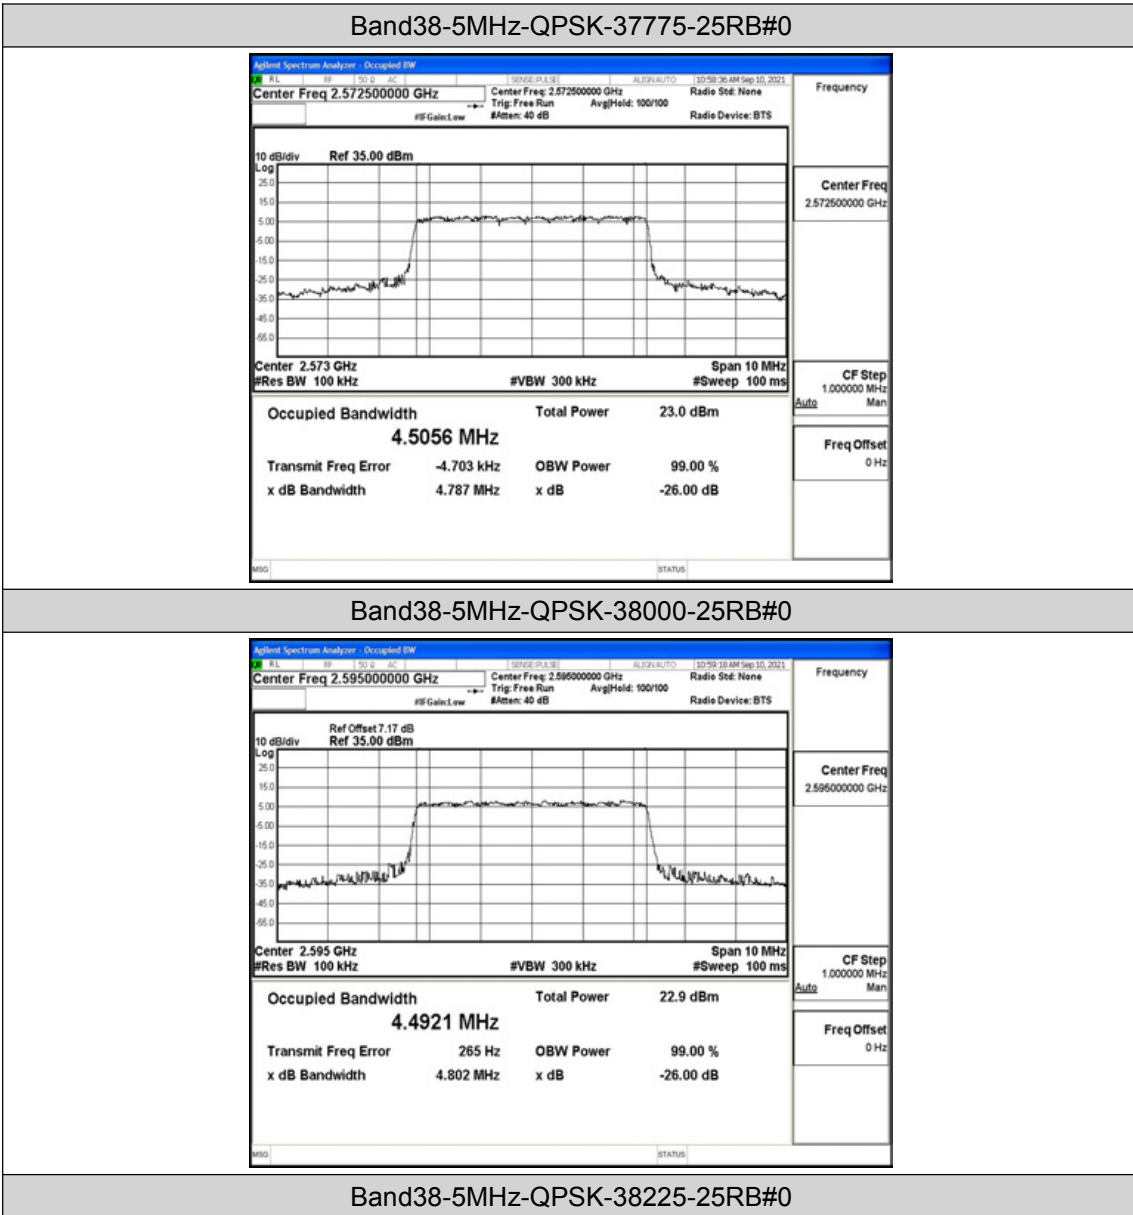

Test Graphs