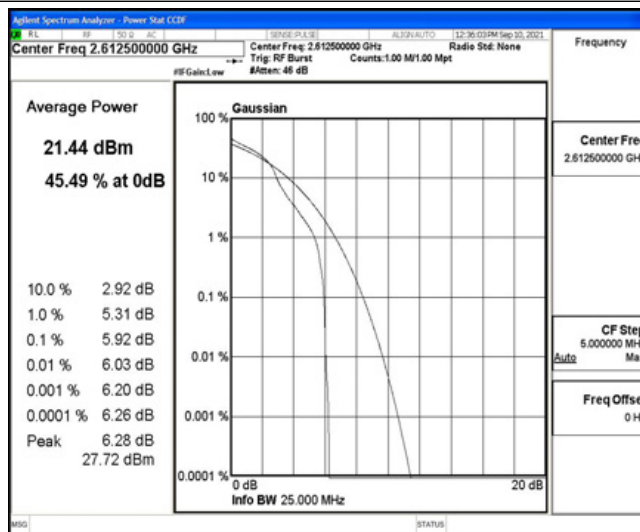

Band38-15MHz-16QAM-37825-75RB#0

Band38-15MHz-16QAM-38000-1RB#0

Band38-15MHz-16QAM-38000-75RB#0

Band38-15MHz-16QAM-38175-1RB#0

Band38-15MHz-16QAM-38175-75RB#0

Band38-20MHz-QPSK-37850-1RB#0

Band38-20MHz-QPSK-37850-100RB#0