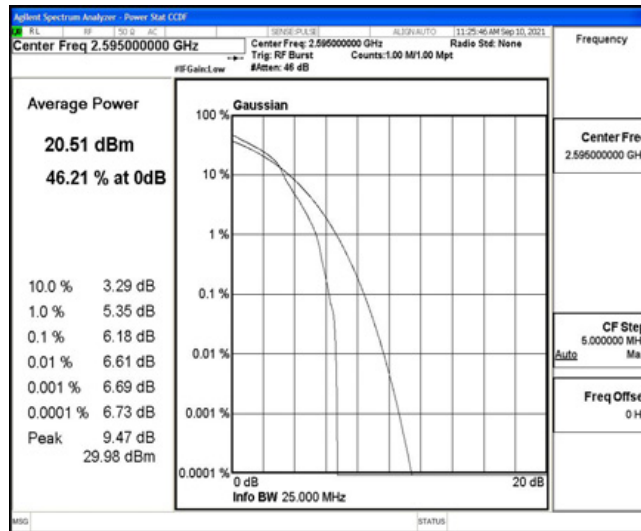

Test Graphs

Band38-5MHz-QPSK-38000-25RB#0

Band38-5MHz-QPSK-38225-1RB#0

Band38-5MHz-QPSK-38225-25RB#0

Band38-5MHz-16QAM-3775-1RB#0

Band38-5MHz-16QAM-3775-25RB#0

Band38-5MHz-16QAM-38000-1RB#0

Band38-5MHz-16QAM-38000-25RB#0