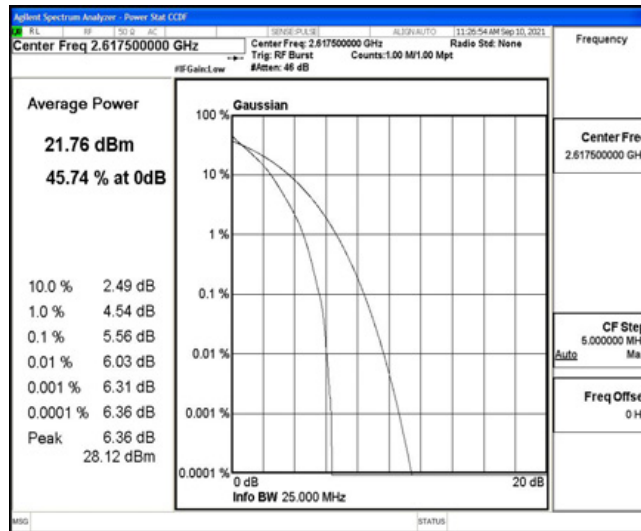

Test Graphs

Band38-5MHz-QPSK-38000-25RB#0

Band38-5MHz-QPSK-38225-1RB#0

Band38-5MHz-QPSK-38225-25RB#0

Band38-5MHz-16QAM-3775-1RB#0

Band38-5MHz-16QAM-3775-25RB#0

Band38-5MHz-16QAM-38000-1RB#0

Band38-5MHz-16QAM-38000-25RB#0