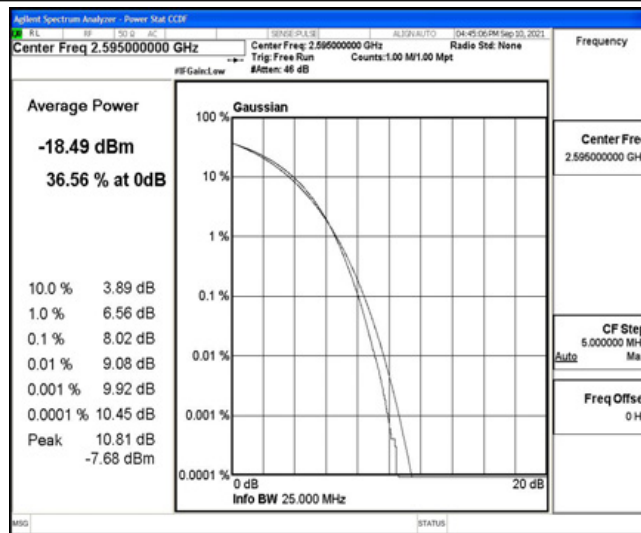

Band38-20MHz-QPSK-38000-1RB#0