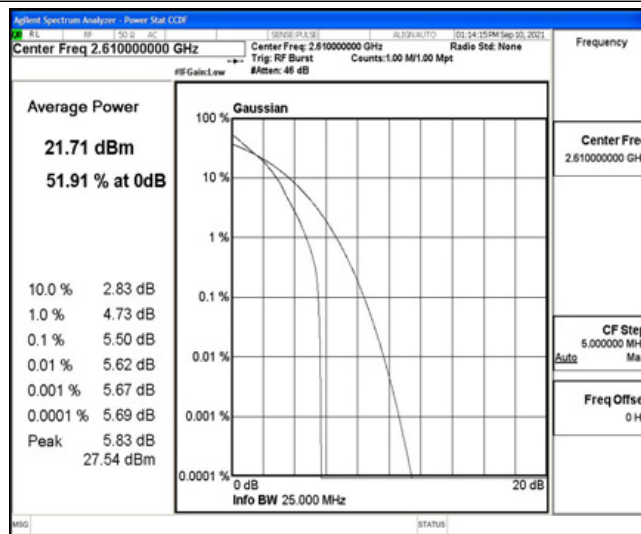

Band38-20MHz-QPSK-38150-1RB#0