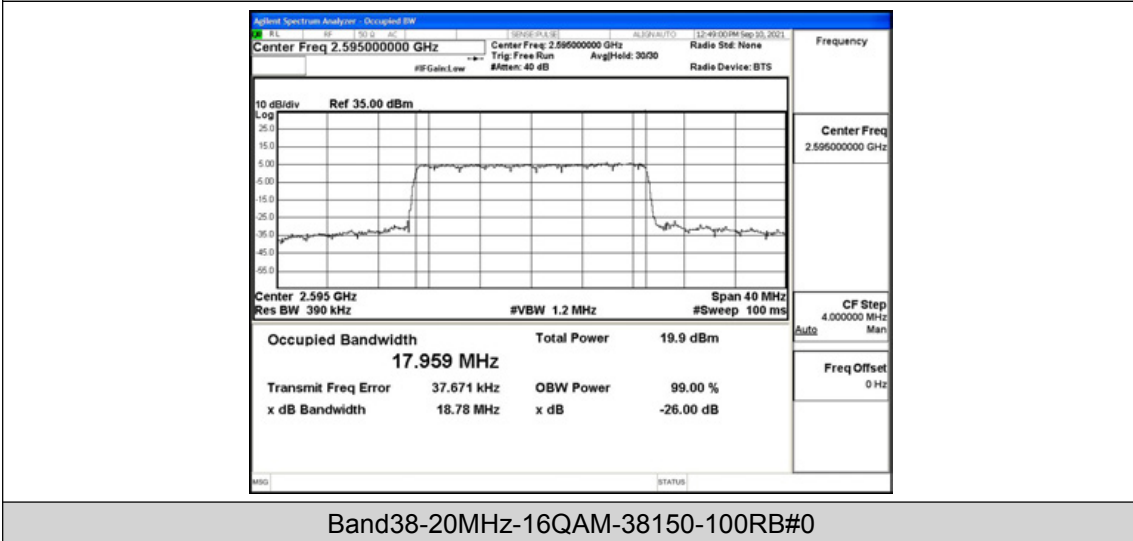

Band38-15MHz-16QAM-38175-75RB#0

Band38-20MHz-QPSK-37850-100RB#0

Band38-20MHz-QPSK-38000-100RB#0

Band38-20MHz-QPSK-38150-100RB#0

Band38-20MHz-16QAM-37850-100RB#0

Band38-20MHz-16QAM-38000-100RB#0

Band38-20MHz-16QAM-38150-100RB#0