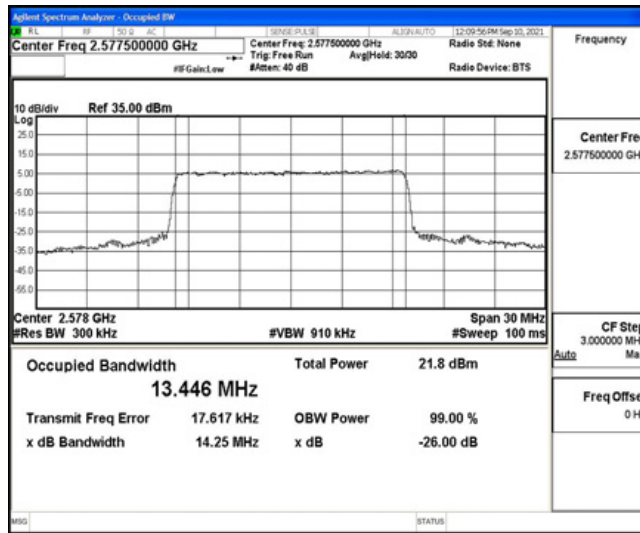

Band38-15MHz-QPSK-37825-75RB#0