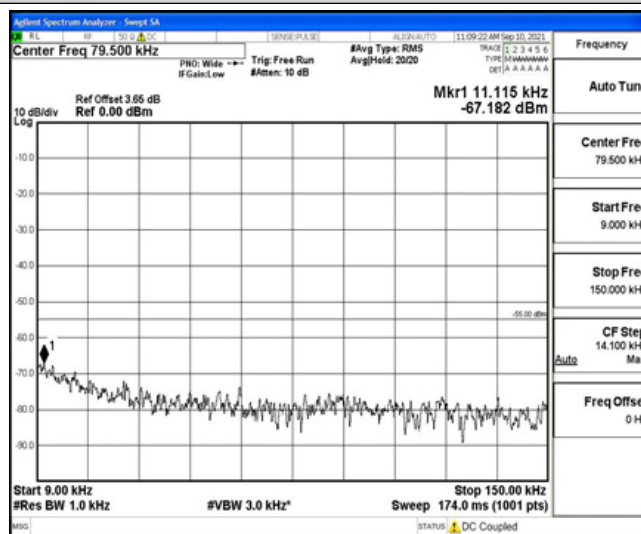

Band38-5MHz-QPSK-38000-1RB#0-Range1:0.009~0.15MHz