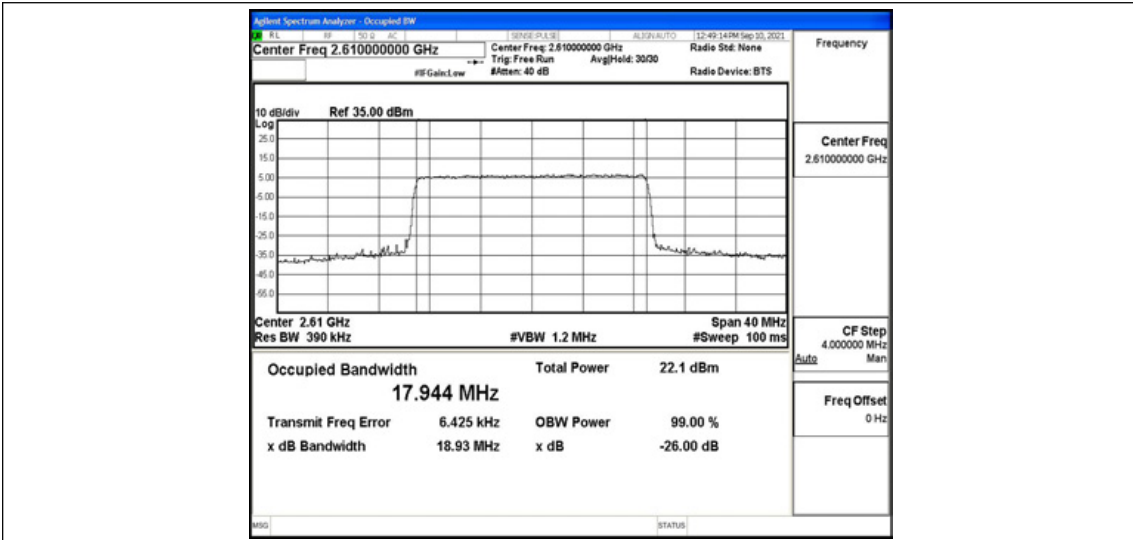

Band38-15MHz-16QAM-38175-75RB#0

Band38-20MHz-QPSK-37850-100RB#0

Band38-20MHz-QPSK-38000-100RB#0

Band38-20MHz-QPSK-38150-100RB#0

Band38-20MHz-16QAM-37850-100RB#0

Band38-20MHz-16QAM-38000-100RB#0

Band38-20MHz-16QAM-38150-100RB#0