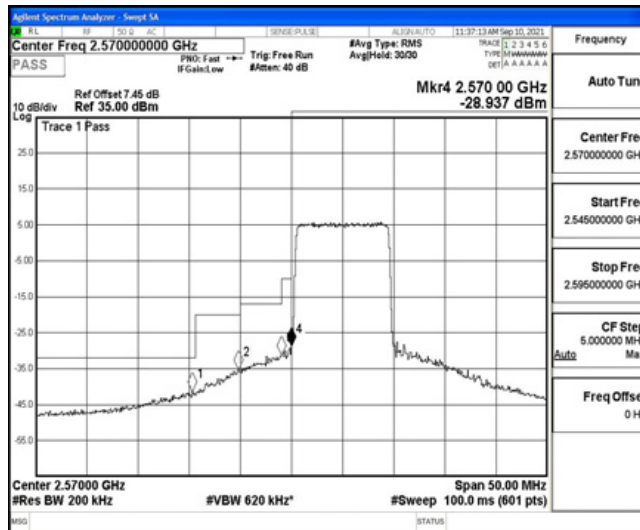

N.4 Band Edge

Test Result

Band38-5MHz-16QAM-38225-25RB#0

Band38-10MHz-QPSK-37800-50RB#0

Band38-10MHz-QPSK-38200-50RB#0

Band38-10MHz-16QAM-37800-50RB#0

Band38-10MHz-16QAM-38200-50RB#0

Band38-15MHz-QPSK-37825-75RB#0