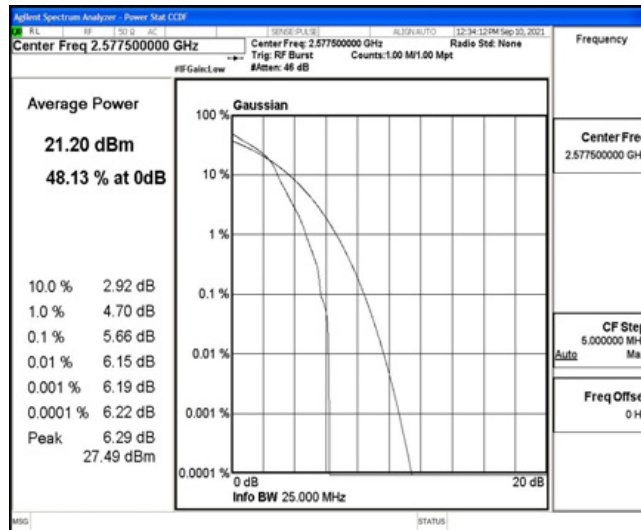

Band38-15MHz-QPSK-37825-1RB#0

Band38-15MHz-QPSK-37825-75RB#0

Band38-15MHz-QPSK-38000-1RB#0

Band38-15MHz-QPSK-38000-75RB#0

Band38-15MHz-QPSK-38175-1RB#0

Band38-15MHz-QPSK-38175-75RB#0

Band38-15MHz-16QAM-37825-1RB#0