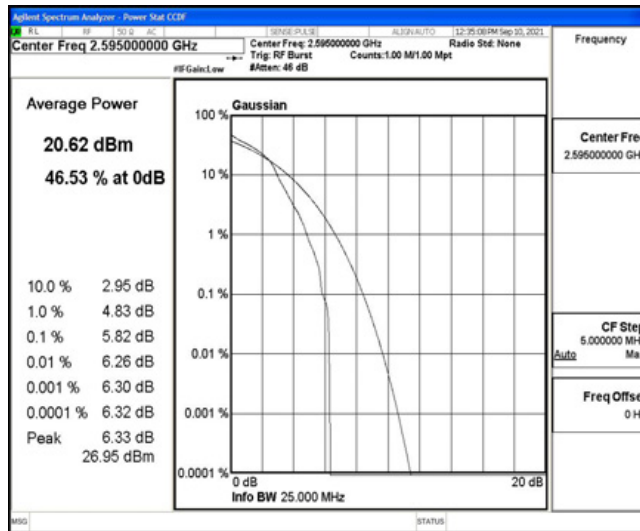

Band38-15MHz-16QAM-38000-1RB#0