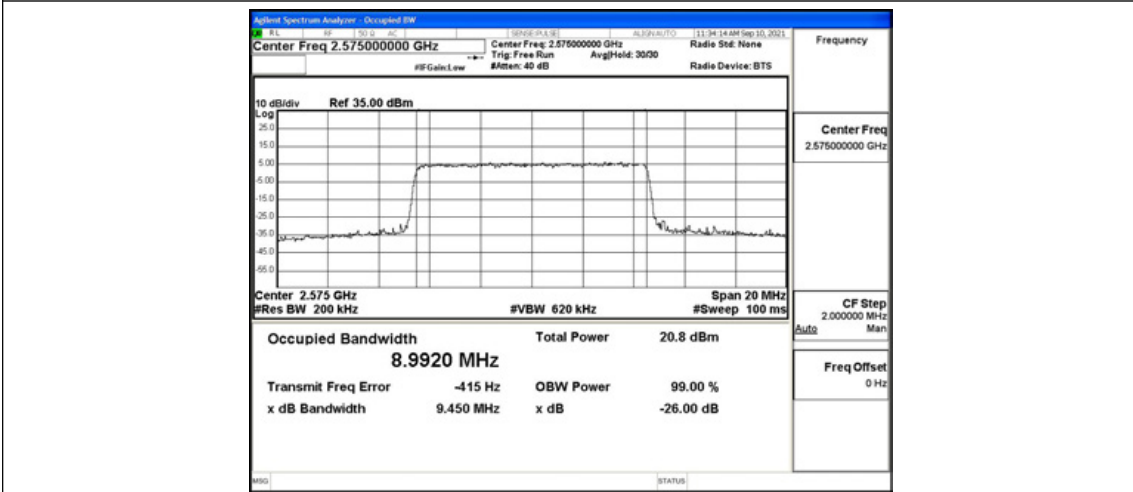

Test Graphs

Band38-5MHz-16QAM-37775-25RB#0

Band38-5MHz-16QAM-38000-25RB#0

Band38-5MHz-16QAM-38225-25RB#0

Band38-10MHz-QPSK-37800-50RB#0

Band38-10MHz-QPSK-38000-50RB#0

Band38-10MHz-QPSK-38200-50RB#0

Band38-10MHz-16QAM-37800-50RB#0