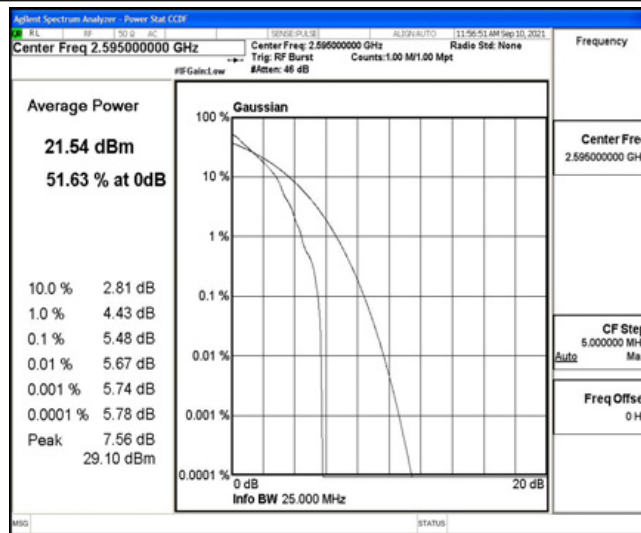

Band38-5MHz-16QAM-38225-1RB#0

Band38-5MHz-16QAM-38225-25RB#0

Band38-10MHz-QPSK-37800-1RB#0

Band38-10MHz-QPSK-37800-50RB#0

Band38-10MHz-QPSK-38000-1RB#0

Band38-10MHz-QPSK-38000-50RB#0

Band38-10MHz-QPSK-38200-1RB#0