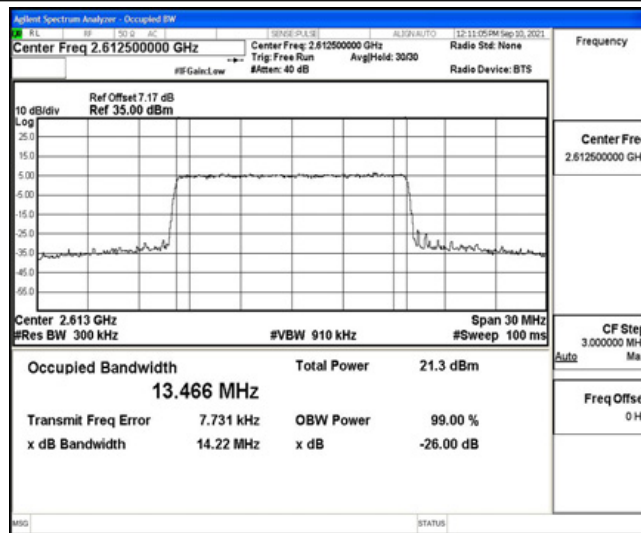

Band38-15MHz-16QAM-38175-75RB#0