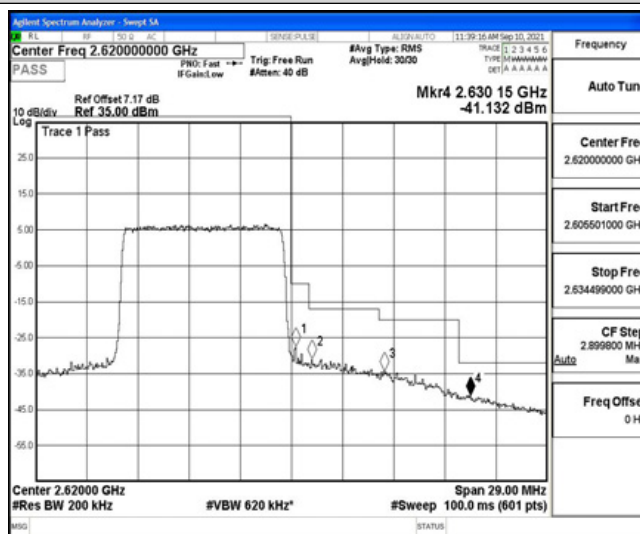

N.4 Band Edge

Test Result

Band38-5MHz-16QAM-38225-25RB#0

Band38-10MHz-QPSK-37800-50RB#0

Band38-10MHz-QPSK-38200-50RB#0

Band38-10MHz-16QAM-37800-50RB#0

Band38-10MHz-16QAM-38200-50RB#0

Band38-15MHz-QPSK-37825-75RB#0