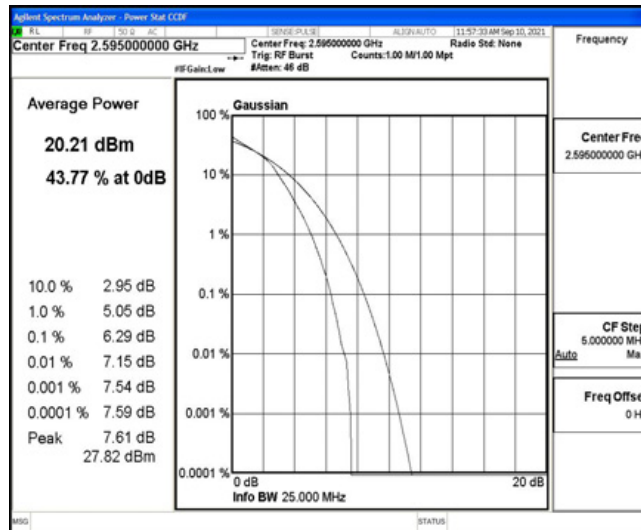

Band38-10MHz-QPSK-38200-50RB#0

Band38-10MHz-16QAM-37800-1RB#0

Band38-10MHz-16QAM-37800-50RB#0

Band38-10MHz-16QAM-38000-1RB#0

Band38-10MHz-16QAM-38000-50RB#0

Band38-10MHz-16QAM-38200-1RB#0

Band38-10MHz-16QAM-38200-50RB#0