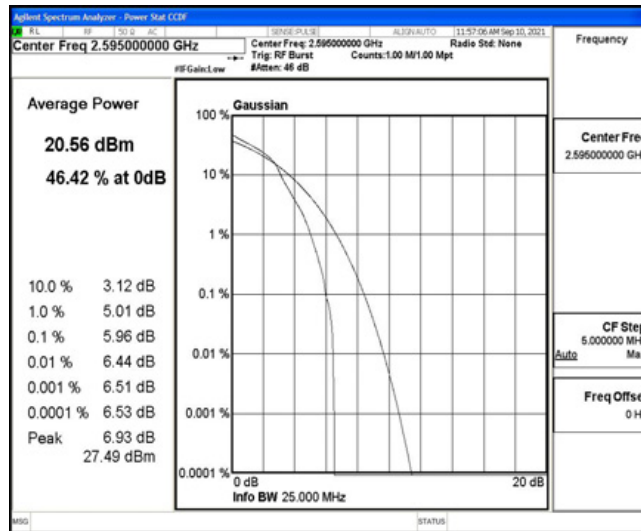

Band38-10MHz-QPSK-38200-50RB#0

Band38-10MHz-16QAM-37800-1RB#0

Band38-10MHz-16QAM-37800-50RB#0

Band38-10MHz-16QAM-38000-1RB#0

Band38-10MHz-16QAM-38000-50RB#0

Band38-10MHz-16QAM-38200-1RB#0

Band38-10MHz-16QAM-38200-50RB#0