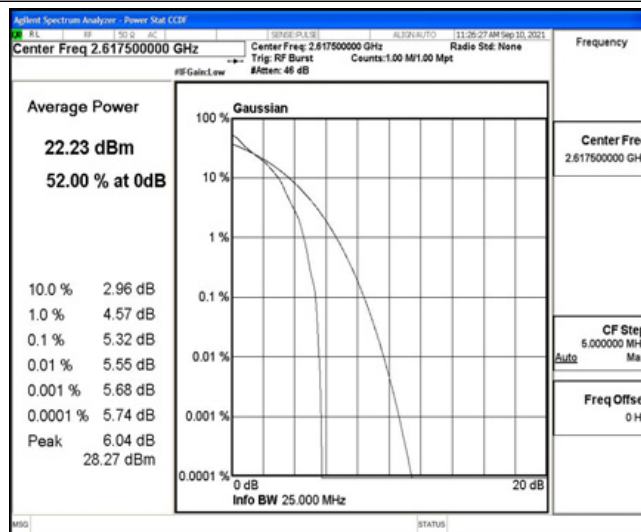

Test Graphs

Band38-5MHz-QPSK-38000-25RB#0

Band38-5MHz-QPSK-38225-1RB#0

Band38-5MHz-QPSK-38225-25RB#0

Band38-5MHz-16QAM-3775-1RB#0

Band38-5MHz-16QAM-3775-25RB#0

Band38-5MHz-16QAM-38000-1RB#0

Band38-5MHz-16QAM-38000-25RB#0