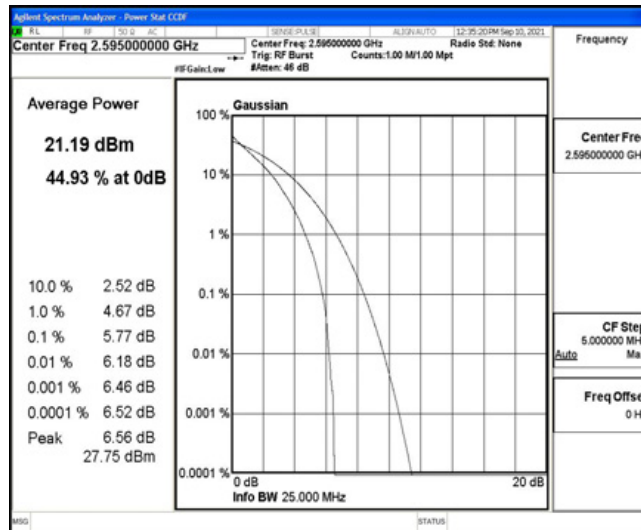

Band38-15MHz-QPSK-37825-1RB#0

Band38-15MHz-QPSK-37825-75RB#0

Band38-15MHz-QPSK-38000-1RB#0

Band38-15MHz-QPSK-38000-75RB#0

Band38-15MHz-QPSK-38175-1RB#0

Band38-15MHz-QPSK-38175-75RB#0

Band38-15MHz-16QAM-37825-1RB#0