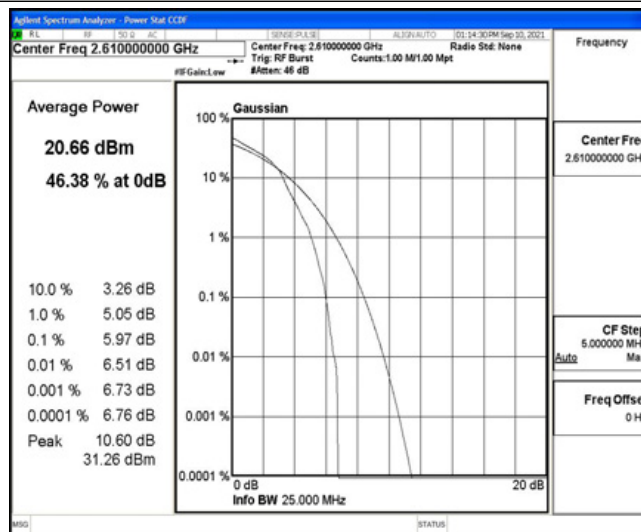

Band38-20MHz-16QAM-38000-100RB#0

Band38-20MHz-16QAM-38150-1RB#0

Band38-20MHz-16QAM-38150-100RB#0

N.3 26dB Bandwidth and Occupied Bandwidth

Test Result

Band	Bandwidth	Modulation	Channel	RB Configuration	Occupied Bandwidth (MHz)	26dB Bandwidth (MHz)	Verdict
Band38	5MHz	QPSK	37775	25RB#0	4.5056	4.787	PASS
Band38	5MHz	QPSK	38000	25RB#0	4.4921	4.802	PASS
Band38	5MHz	QPSK	38225	25RB#0	4.5040	4.762	PASS
Band38	5MHz	16QAM	37775	25RB#0	4.4934	4.801	PASS
Band38	5MHz	16QAM	38000	25RB#0	4.4929	4.788	PASS
Band38	5MHz	16QAM	38225	25RB#0	4.4938	4.769	PASS
Band38	10MHz	QPSK	37800	50RB#0	8.9900	9.481	PASS
Band38	10MHz	QPSK	38000	50RB#0	8.9806	9.528	PASS
Band38	10MHz	QPSK	38200	50RB#0	8.9710	9.483	PASS
Band38	10MHz	16QAM	37800	50RB#0	8.9920	9.450	PASS
Band38	10MHz	16QAM	38000	50RB#0	8.9771	9.507	PASS
Band38	10MHz	16QAM	38200	50RB#0	8.9793	9.499	PASS
Band38	15MHz	QPSK	37825	75RB#0	13.446	14.25	PASS
Band38	15MHz	QPSK	38000	75RB#0	13.477	14.21	PASS
Band38	15MHz	QPSK	38175	75RB#0	13.497	14.22	PASS
Band38	15MHz	16QAM	37825	75RB#0	13.469	14.22	PASS
Band38	15MHz	16QAM	38000	75RB#0	13.327	14.22	PASS
Band38	15MHz	16QAM	38175	75RB#0	13.466	14.22	PASS
Band38	20MHz	QPSK	37850	100RB#0	17.931	18.92	PASS
Band38	20MHz	QPSK	38000	100RB#0	17.903	18.90	PASS
Band38	20MHz	QPSK	38150	100RB#0	17.944	18.93	PASS
Band38	20MHz	16QAM	37850	100RB#0	17.961	18.94	PASS
Band38	20MHz	16QAM	38000	100RB#0	17.959	18.78	PASS
Band38	20MHz	16QAM	38150	100RB#0	17.948	18.94	PASS