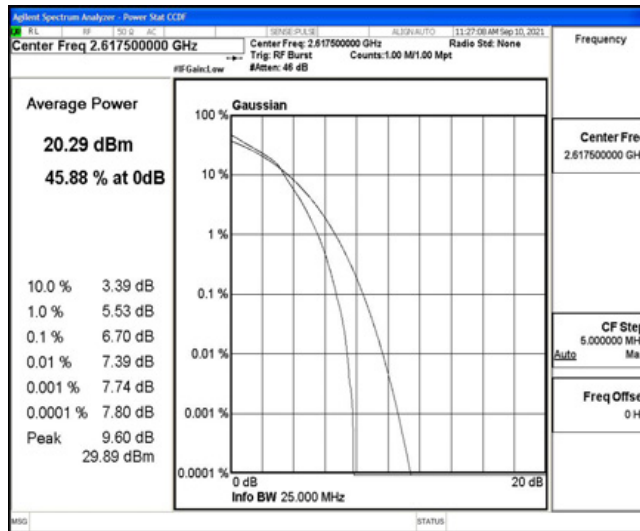

Band38-5MHz-16QAM-38225-25RB#0