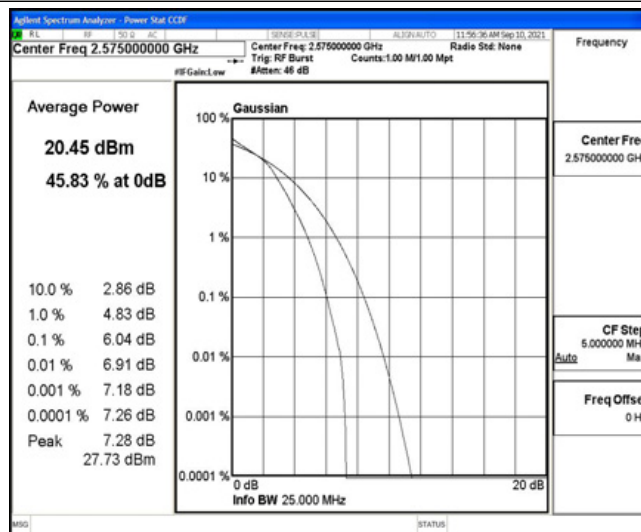

Band38-10MHz-16QAM-37800-50RB#0