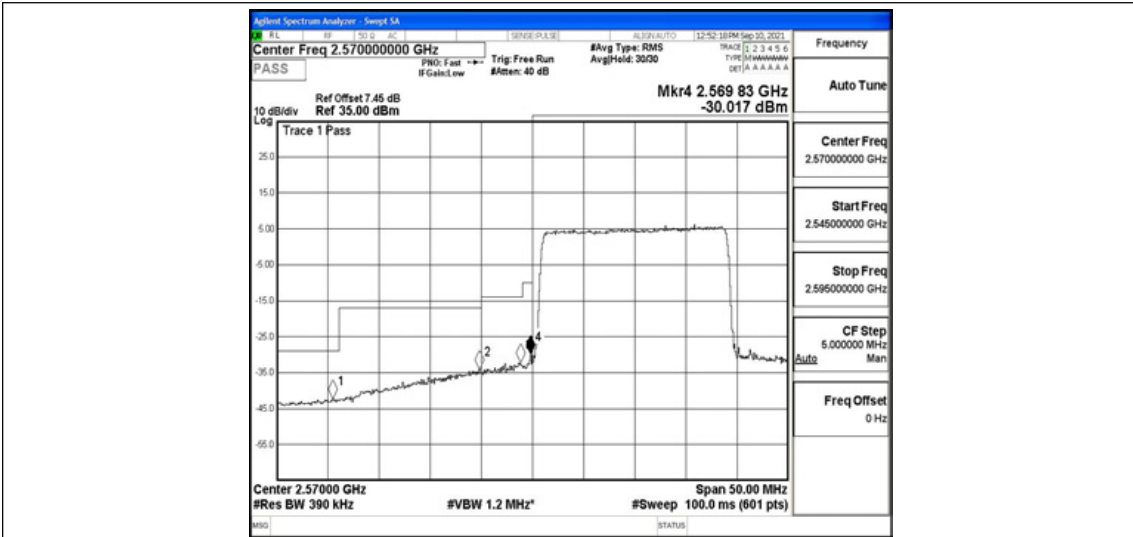

Band38-15MHz-QPSK-38175-75RB#0

Band38-15MHz-16QAM-37825-75RB#0

Band38-15MHz-16QAM-38175-75RB#0

Band38-20MHz-QPSK-37850-100RB#0

Band38-20MHz-QPSK-38150-100RB#0

Band38-20MHz-16QAM-37850-100RB#0

Band38-20MHz-16QAM-38150-100RB#0