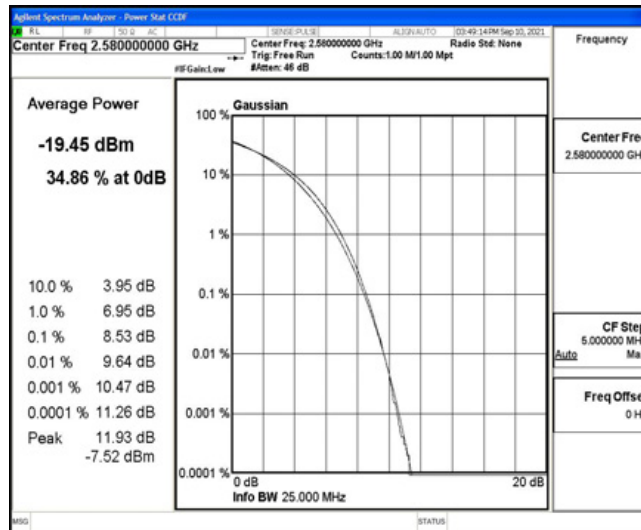

Band38-15MHz-16QAM-37825-75RB#0

Band38-15MHz-16QAM-38000-1RB#0

Band38-15MHz-16QAM-38000-75RB#0

Band38-15MHz-16QAM-38175-1RB#0

Band38-15MHz-16QAM-38175-75RB#0

Band38-20MHz-QPSK-37850-1RB#0

Band38-20MHz-QPSK-37850-100RB#0