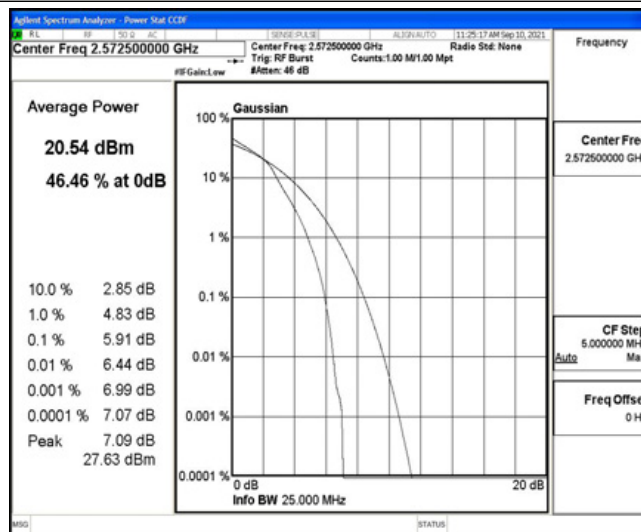

Test Graphs

Band38-5MHz-QPSK-38000-25RB#0

Band38-5MHz-QPSK-38225-1RB#0

Band38-5MHz-QPSK-38225-25RB#0

Band38-5MHz-16QAM-3775-1RB#0

Band38-5MHz-16QAM-3775-25RB#0

Band38-5MHz-16QAM-38000-1RB#0

Band38-5MHz-16QAM-38000-25RB#0