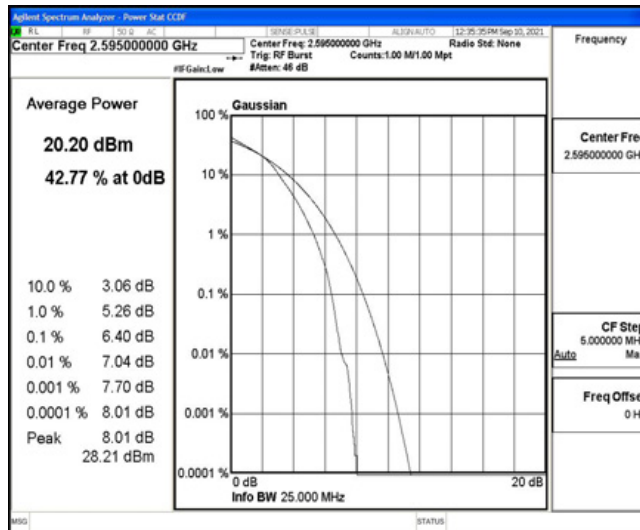

Band38-15MHz-16QAM-38000-75RB#0