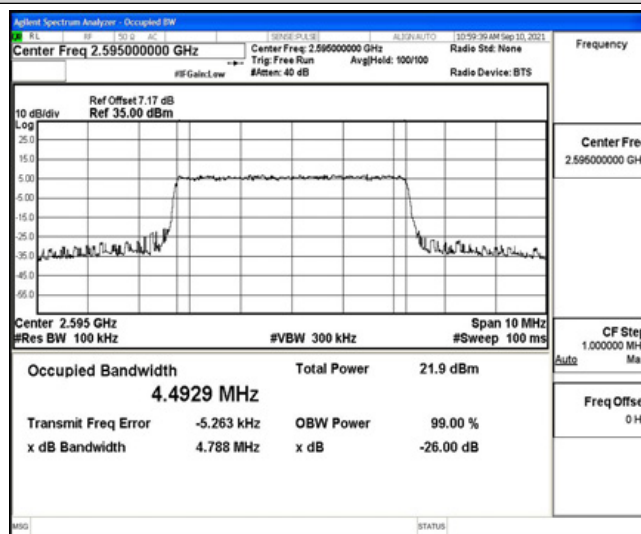

Test Graphs

Band38-5MHz-16QAM-37775-25RB#0

Band38-5MHz-16QAM-38000-25RB#0

Band38-5MHz-16QAM-38225-25RB#0

Band38-10MHz-QPSK-37800-50RB#0

Band38-10MHz-QPSK-38000-50RB#0

Band38-10MHz-QPSK-38200-50RB#0

Band38-10MHz-16QAM-37800-50RB#0