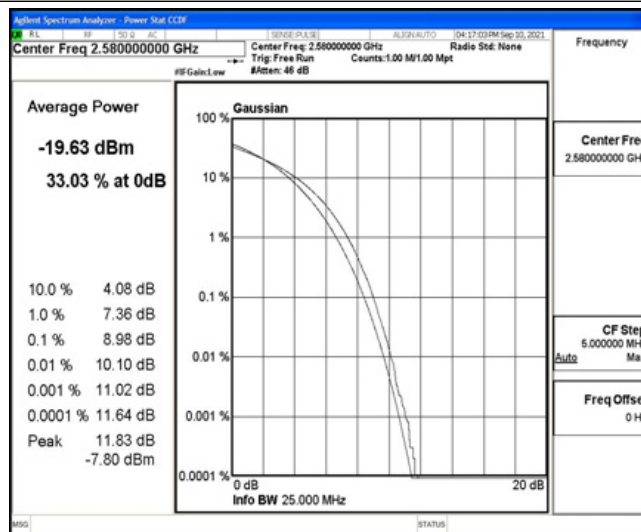

Band38-15MHz-16QAM-37825-75RB#0

Band38-15MHz-16QAM-38000-1RB#0

Band38-15MHz-16QAM-38000-75RB#0

Band38-15MHz-16QAM-38175-1RB#0

Band38-15MHz-16QAM-38175-75RB#0

Band38-20MHz-QPSK-37850-1RB#0

Band38-20MHz-QPSK-37850-100RB#0