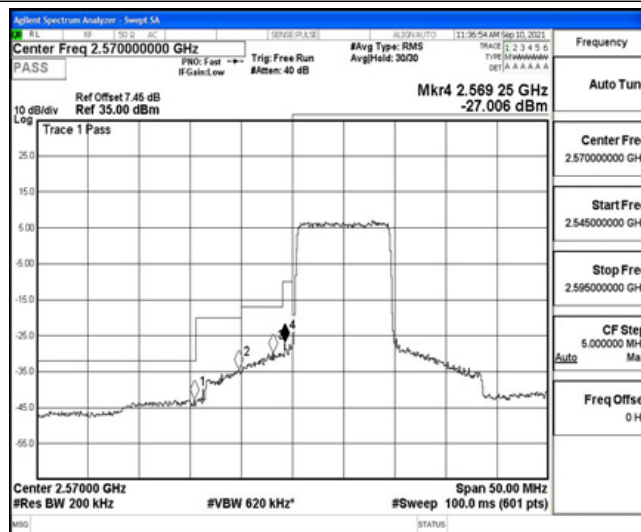

N.4 Band Edge

Test Result

Band38-5MHz-16QAM-38225-25RB#0

Band38-10MHz-QPSK-37800-50RB#0

Band38-10MHz-QPSK-38200-50RB#0

Band38-10MHz-16QAM-37800-50RB#0

Band38-10MHz-16QAM-38200-50RB#0

Band38-15MHz-QPSK-37825-75RB#0