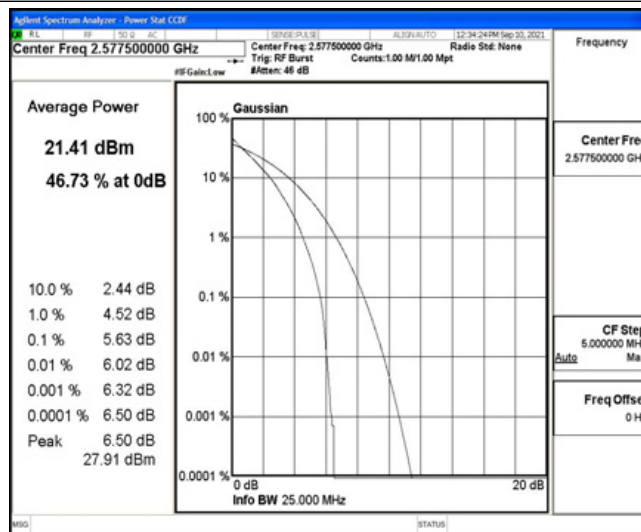

Band38-15MHz-QPSK-37825-75RB#0