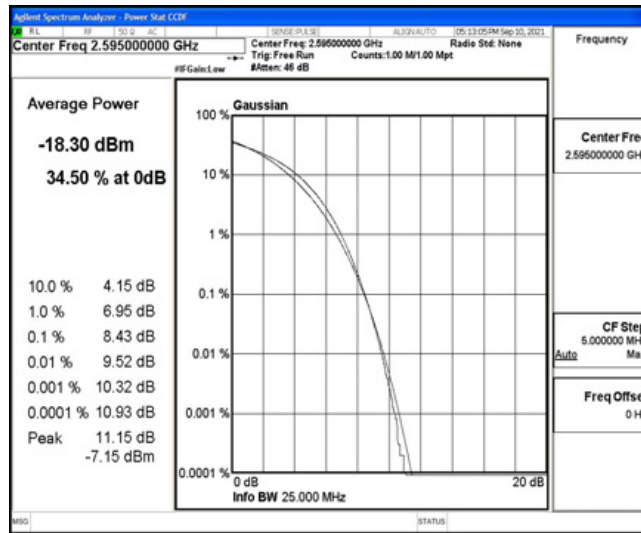

Band38-20MHz-QPSK-38000-100RB#0