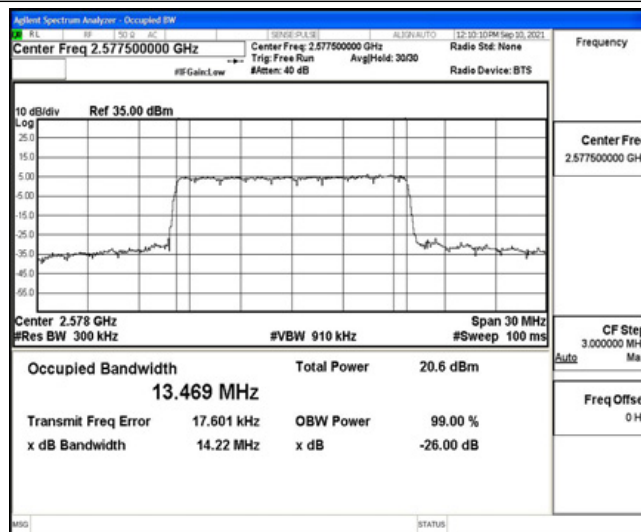

Band38-10MHz-16QAM-38000-50RB#0

Band38-10MHz-16QAM-38200-50RB#0

Band38-15MHz-QPSK-37825-75RB#0

Band38-15MHz-QPSK-38000-75RB#0

Band38-15MHz-QPSK-38175-75RB#0

Band38-15MHz-16QAM-37825-75RB#0

Band38-15MHz-16QAM-38000-75RB#0