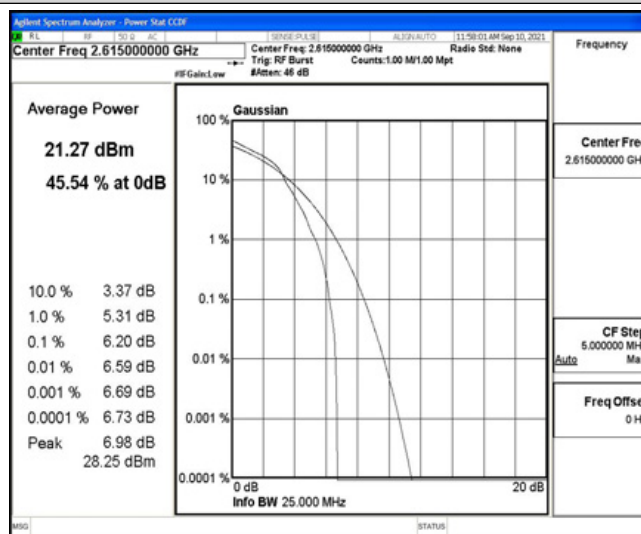

Band38-10MHz-QPSK-38200-50RB#0

Band38-10MHz-16QAM-37800-1RB#0

Band38-10MHz-16QAM-37800-50RB#0

Band38-10MHz-16QAM-38000-1RB#0

Band38-10MHz-16QAM-38000-50RB#0

Band38-10MHz-16QAM-38200-1RB#0

Band38-10MHz-16QAM-38200-50RB#0