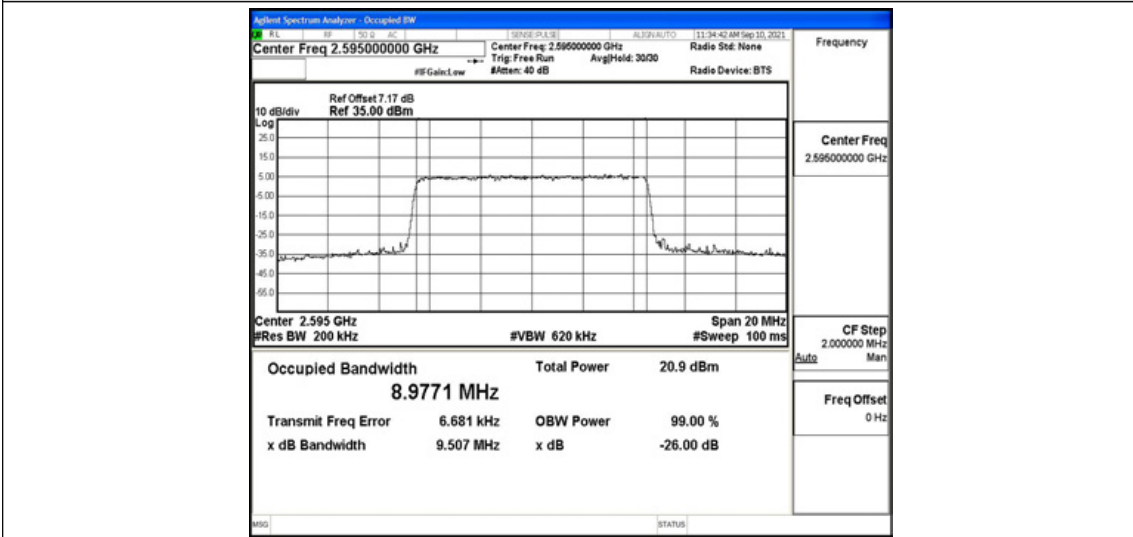

Band38-10MHz-16QAM-38000-50RB#0