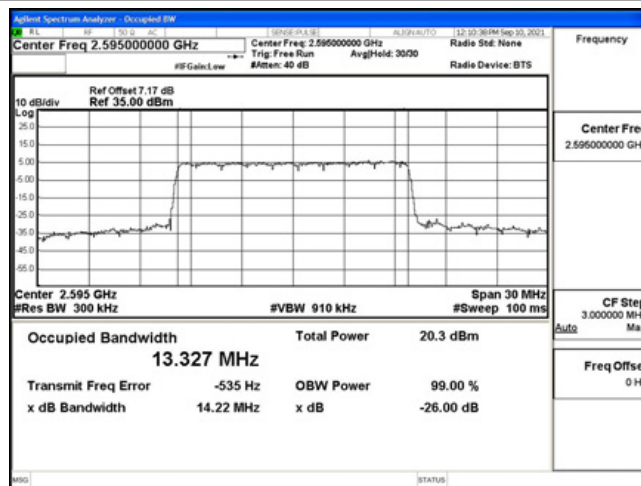

Band38-10MHz-16QAM-38000-50RB#0

Band38-10MHz-16QAM-38200-50RB#0

Band38-15MHz-QPSK-37825-75RB#0

Band38-15MHz-QPSK-38000-75RB#0

Band38-15MHz-QPSK-38175-75RB#0

Band38-15MHz-16QAM-37825-75RB#0

Band38-15MHz-16QAM-38000-75RB#0