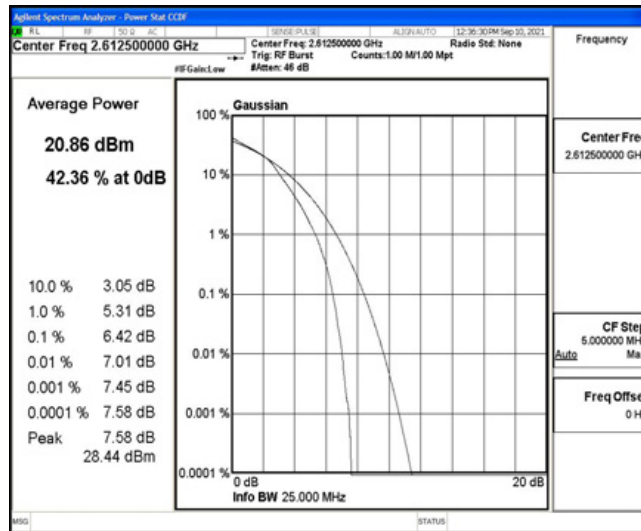

Band38-15MHz-16QAM-37825-75RB#0

Band38-15MHz-16QAM-38000-1RB#0

Band38-15MHz-16QAM-38000-75RB#0

Band38-15MHz-16QAM-38175-1RB#0

Band38-15MHz-16QAM-38175-75RB#0

Band38-20MHz-QPSK-37850-1RB#0

Band38-20MHz-QPSK-37850-100RB#0