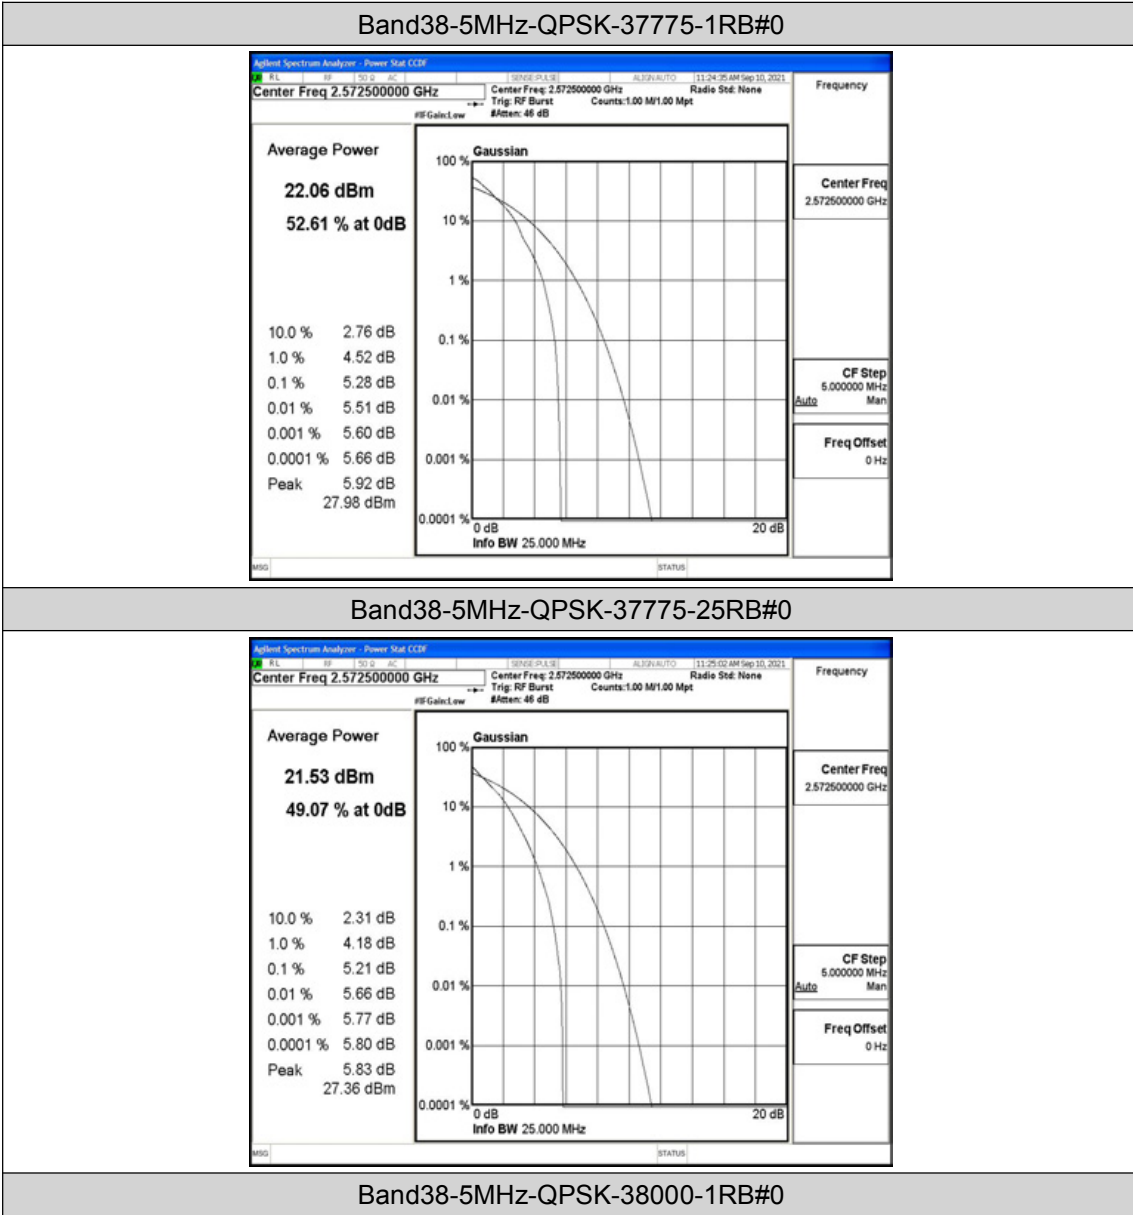

Test Graphs