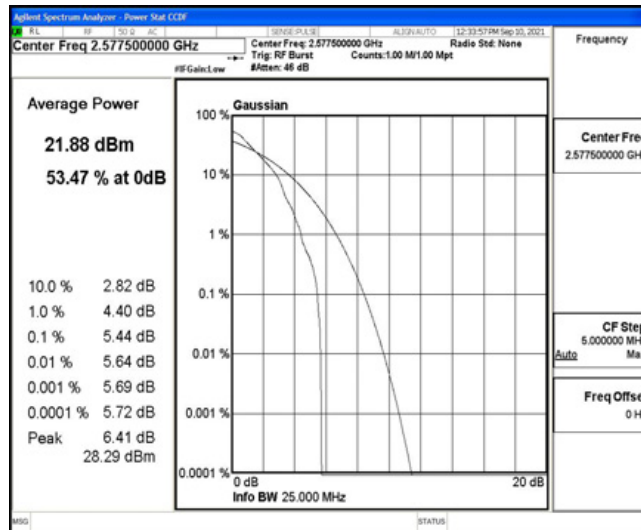

Band38-15MHz-QPSK-37825-1RB#0