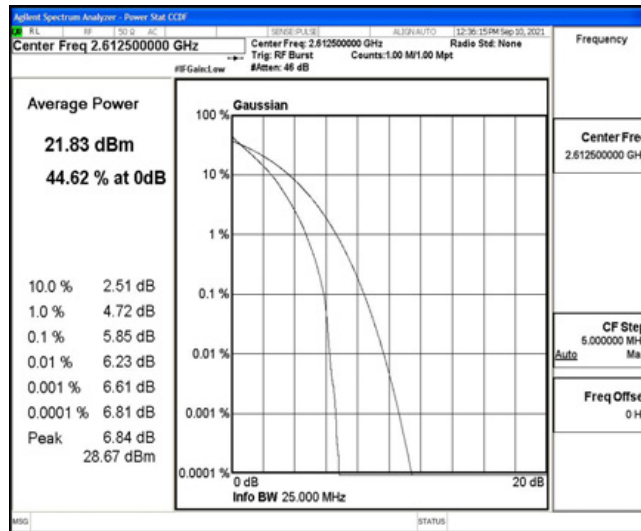

Band38-15MHz-QPSK-37825-1RB#0

Band38-15MHz-QPSK-37825-75RB#0

Band38-15MHz-QPSK-38000-1RB#0

Band38-15MHz-QPSK-38000-75RB#0

Band38-15MHz-QPSK-38175-1RB#0

Band38-15MHz-QPSK-38175-75RB#0

Band38-15MHz-16QAM-37825-1RB#0