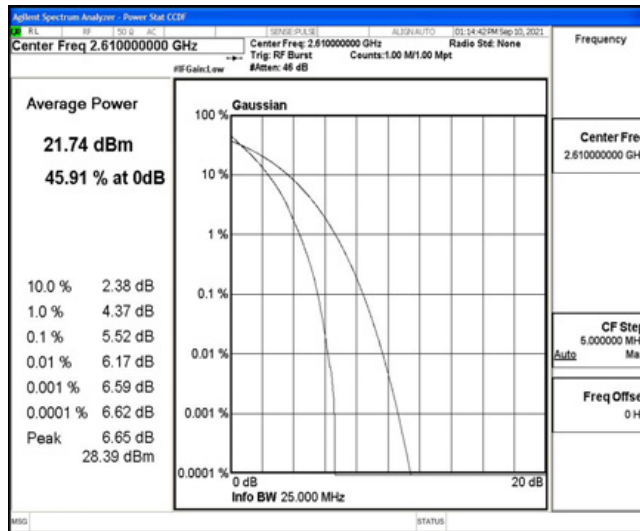

Band38-20MHz-QPSK-38150-100RB#0