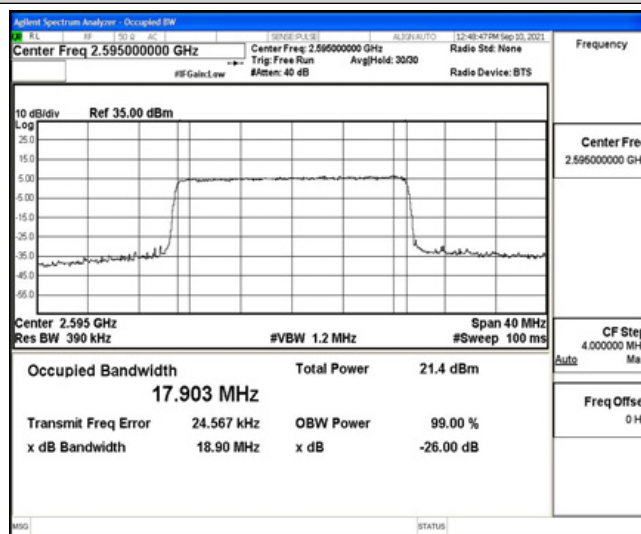

Band38-20MHz-QPSK-38000-100RB#0