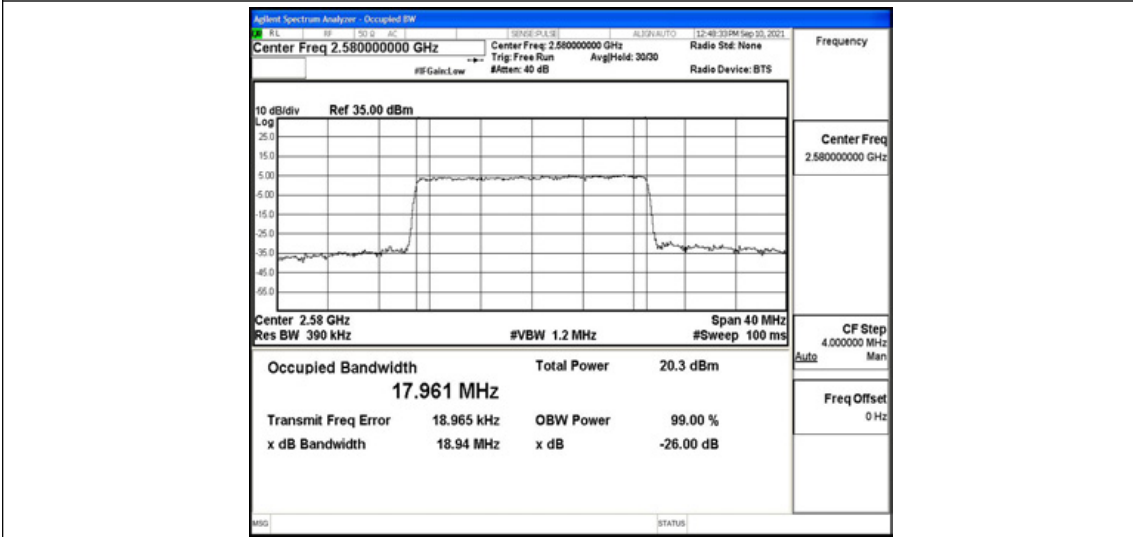

Band38-15MHz-16QAM-38175-75RB#0

Band38-20MHz-QPSK-37850-100RB#0

Band38-20MHz-QPSK-38000-100RB#0

Band38-20MHz-QPSK-38150-100RB#0

Band38-20MHz-16QAM-37850-100RB#0

Band38-20MHz-16QAM-38000-100RB#0

Band38-20MHz-16QAM-38150-100RB#0