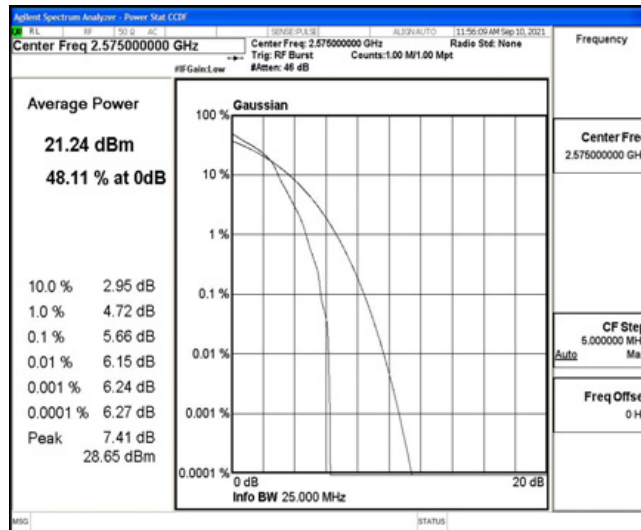

Band38-10MHz-16QAM-37800-1RB#0