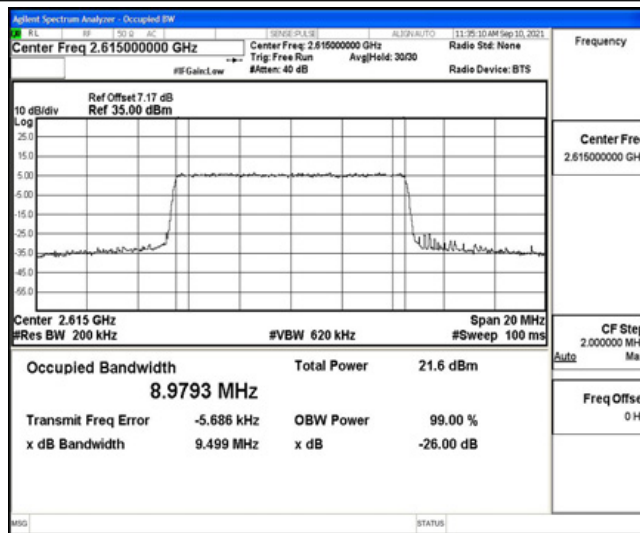

Band38-10MHz-16QAM-38200-50RB#0