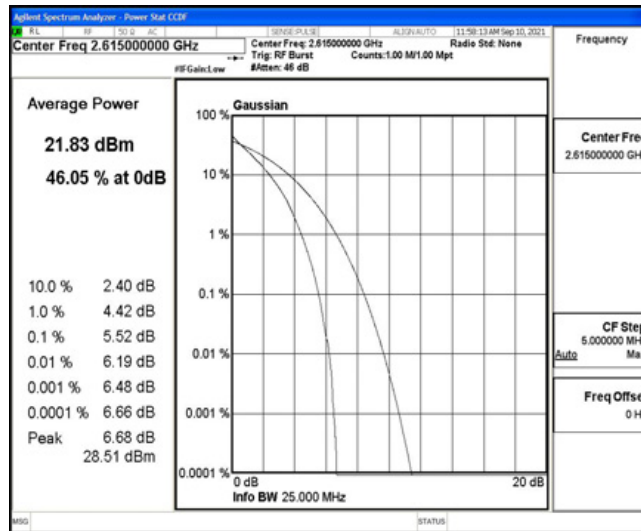

Band38-10MHz-QPSK-38200-50RB#0