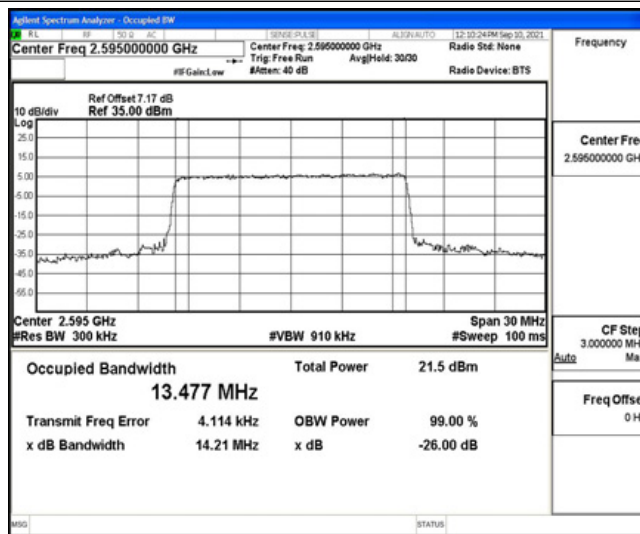

Band38-10MHz-16QAM-38000-50RB#0

Band38-10MHz-16QAM-38200-50RB#0

Band38-15MHz-QPSK-37825-75RB#0

Band38-15MHz-QPSK-38000-75RB#0

Band38-15MHz-QPSK-38175-75RB#0

Band38-15MHz-16QAM-37825-75RB#0

Band38-15MHz-16QAM-38000-75RB#0