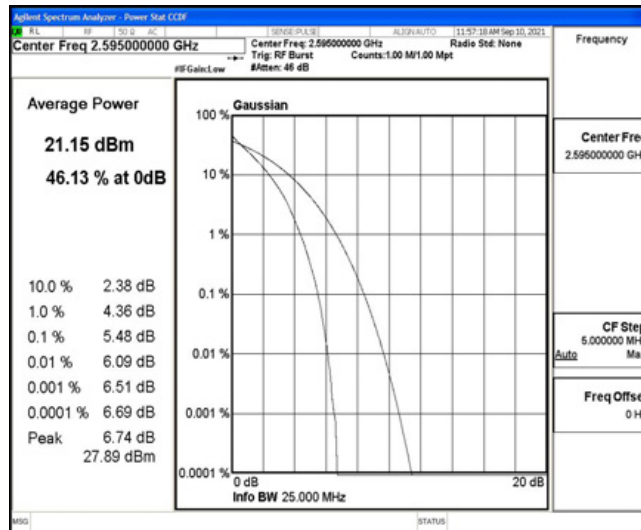

Band38-10MHz-QPSK-38000-50RB#0