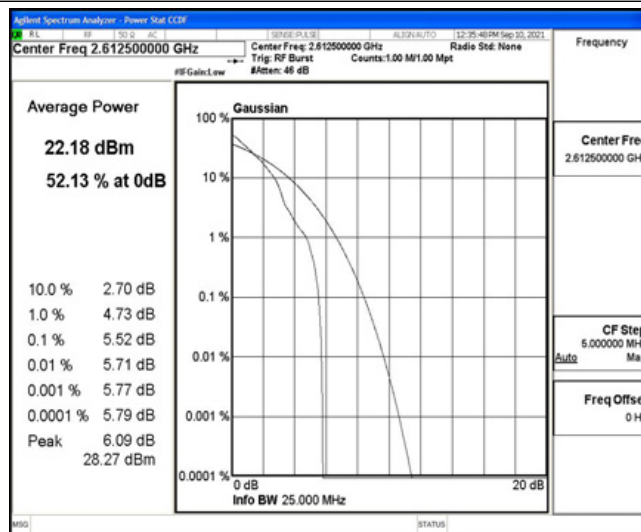

Band38-15MHz-QPSK-37825-1RB#0

Band38-15MHz-QPSK-37825-75RB#0

Band38-15MHz-QPSK-38000-1RB#0

Band38-15MHz-QPSK-38000-75RB#0

Band38-15MHz-QPSK-38175-1RB#0

Band38-15MHz-QPSK-38175-75RB#0

Band38-15MHz-16QAM-37825-1RB#0