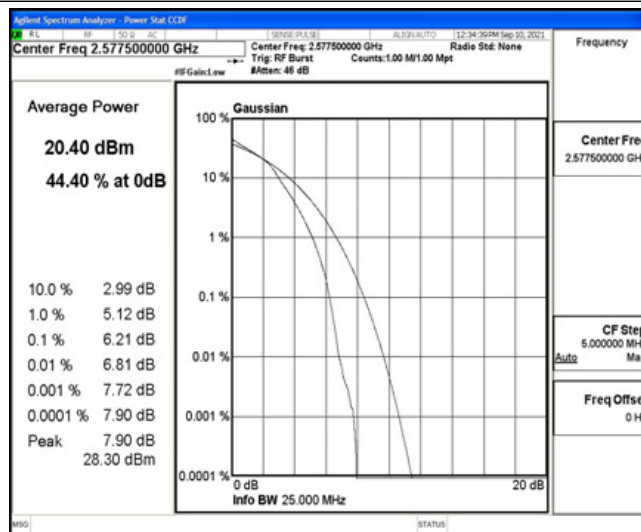

Band38-15MHz-16QAM-37825-75RB#0