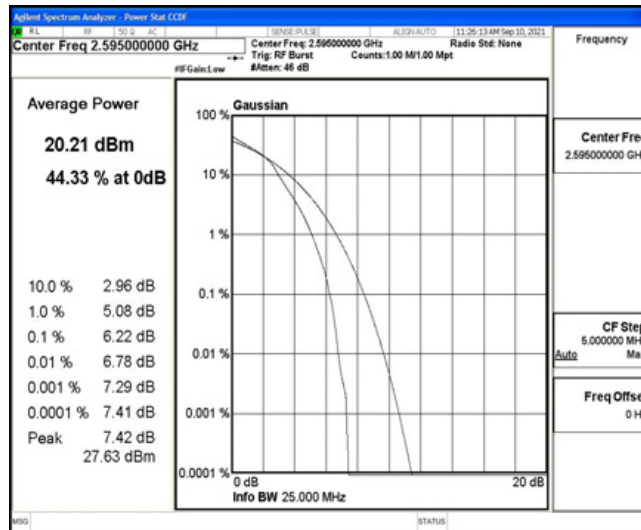

Test Graphs

Band38-5MHz-QPSK-38000-25RB#0

Band38-5MHz-QPSK-38225-1RB#0

Band38-5MHz-QPSK-38225-25RB#0

Band38-5MHz-16QAM-3775-1RB#0

Band38-5MHz-16QAM-3775-25RB#0

Band38-5MHz-16QAM-38000-1RB#0

Band38-5MHz-16QAM-38000-25RB#0