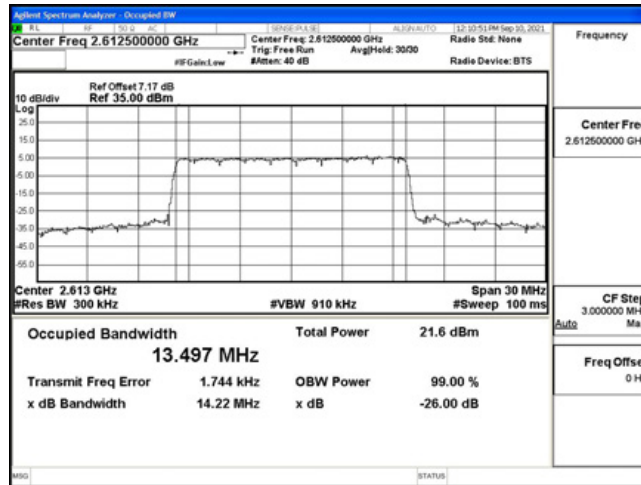

Band38-10MHz-16QAM-38000-50RB#0

Band38-10MHz-16QAM-38200-50RB#0

Band38-15MHz-QPSK-37825-75RB#0

Band38-15MHz-QPSK-38000-75RB#0

Band38-15MHz-QPSK-38175-75RB#0

Band38-15MHz-16QAM-37825-75RB#0

Band38-15MHz-16QAM-38000-75RB#0