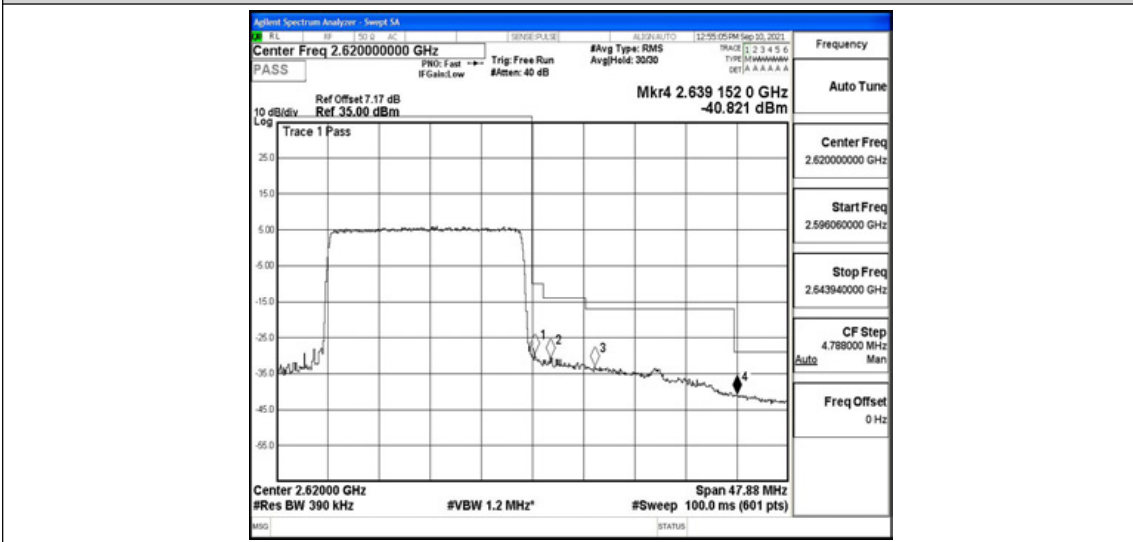

Band38-15MHz-QPSK-38175-75RB#0

Band38-15MHz-16QAM-37825-75RB#0

Band38-15MHz-16QAM-38175-75RB#0

Band38-20MHz-QPSK-37850-100RB#0

Band38-20MHz-QPSK-38150-100RB#0

Band38-20MHz-16QAM-37850-100RB#0

Band38-20MHz-16QAM-38150-100RB#0