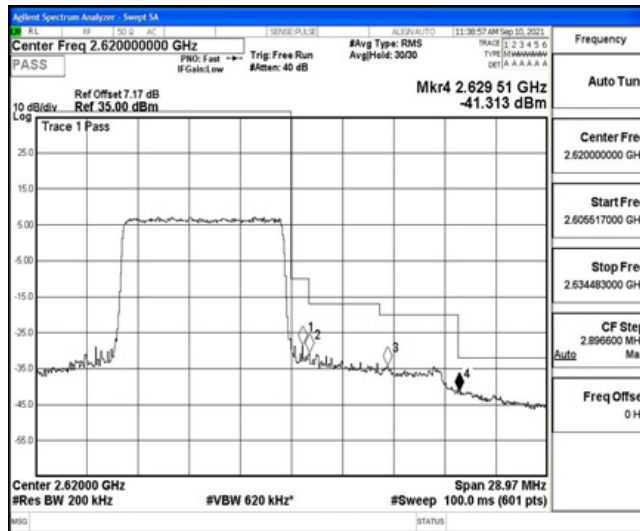

N.4 Band Edge

Test Result

Band38-5MHz-16QAM-38225-25RB#0

Band38-10MHz-QPSK-37800-50RB#0

Band38-10MHz-QPSK-38200-50RB#0

Band38-10MHz-16QAM-37800-50RB#0

Band38-10MHz-16QAM-38200-50RB#0

Band38-15MHz-QPSK-37825-75RB#0