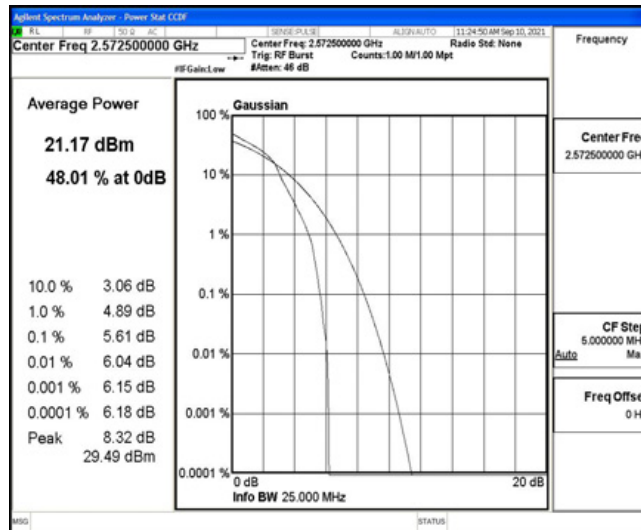

Test Graphs

Band38-5MHz-QPSK-38000-25RB#0

Band38-5MHz-QPSK-38225-1RB#0

Band38-5MHz-QPSK-38225-25RB#0

Band38-5MHz-16QAM-3775-1RB#0

Band38-5MHz-16QAM-3775-25RB#0

Band38-5MHz-16QAM-38000-1RB#0

Band38-5MHz-16QAM-38000-25RB#0