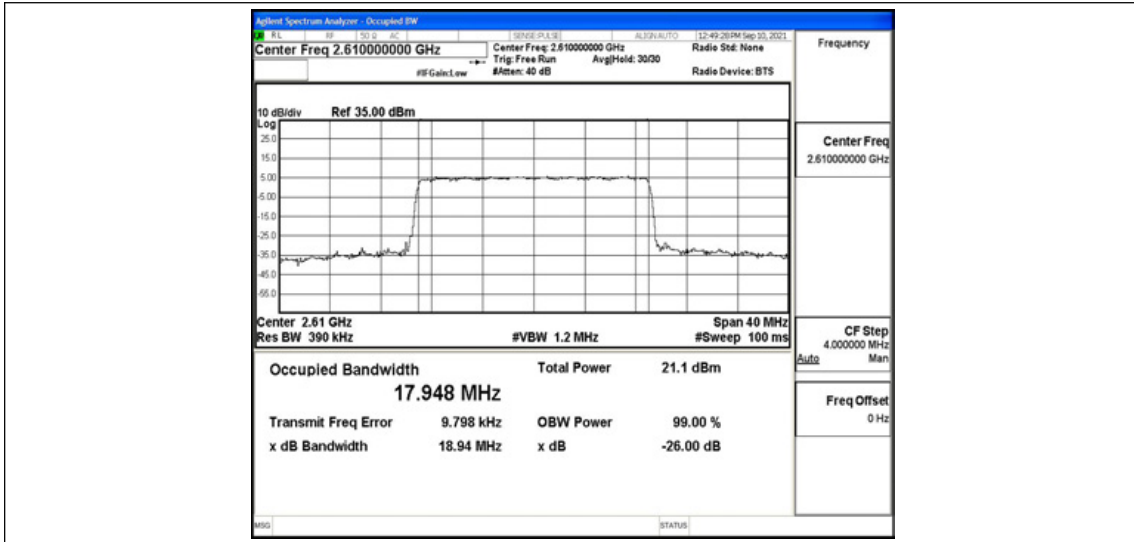

Band38-15MHz-16QAM-38175-75RB#0

Band38-20MHz-QPSK-37850-100RB#0

Band38-20MHz-QPSK-38000-100RB#0

Band38-20MHz-QPSK-38150-100RB#0

Band38-20MHz-16QAM-37850-100RB#0

Band38-20MHz-16QAM-38000-100RB#0

Band38-20MHz-16QAM-38150-100RB#0