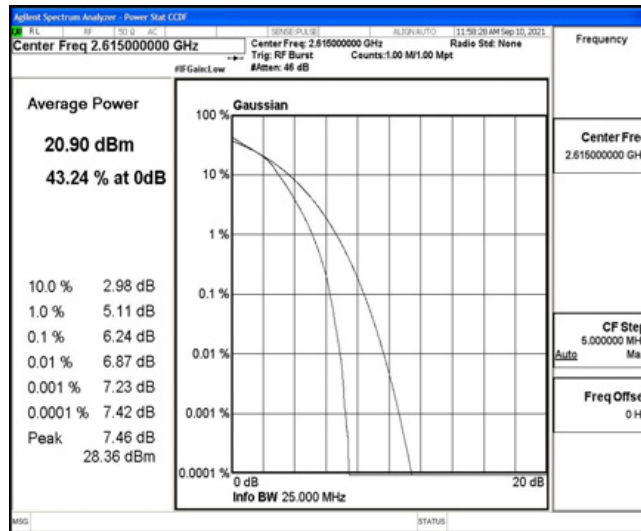

Band38-10MHz-QPSK-38200-50RB#0

Band38-10MHz-16QAM-37800-1RB#0

Band38-10MHz-16QAM-37800-50RB#0

Band38-10MHz-16QAM-38000-1RB#0

Band38-10MHz-16QAM-38000-50RB#0

Band38-10MHz-16QAM-38200-1RB#0

Band38-10MHz-16QAM-38200-50RB#0