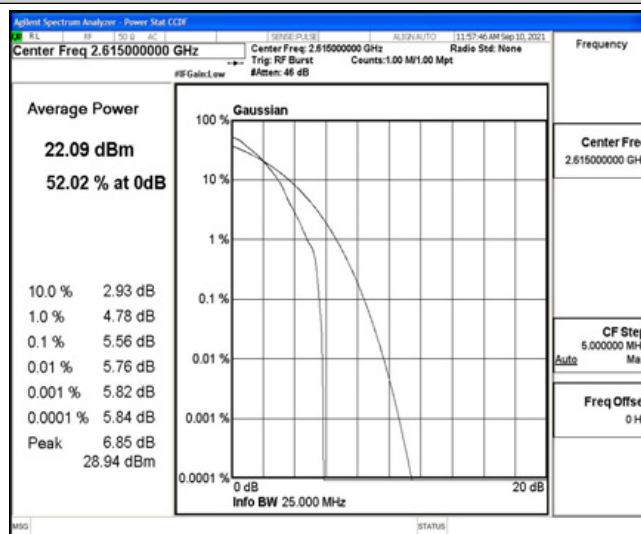

Band38-5MHz-16QAM-38225-1RB#0

Band38-5MHz-16QAM-38225-25RB#0

Band38-10MHz-QPSK-37800-1RB#0

Band38-10MHz-QPSK-37800-50RB#0

Band38-10MHz-QPSK-38000-1RB#0

Band38-10MHz-QPSK-38000-50RB#0

Band38-10MHz-QPSK-38200-1RB#0