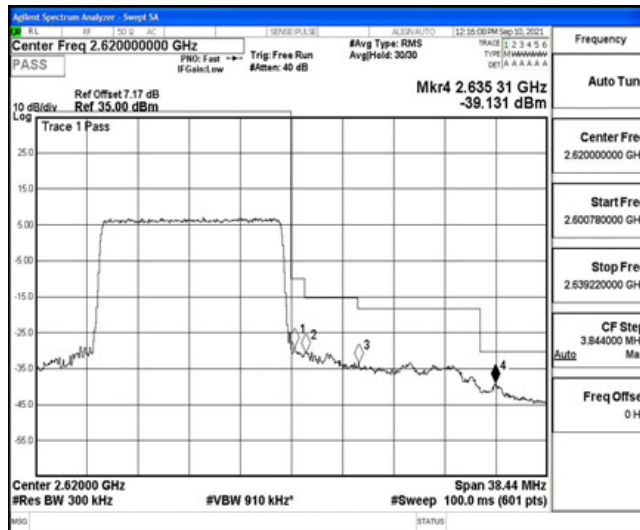

Band38-15MHz-QPSK-38175-75RB#0