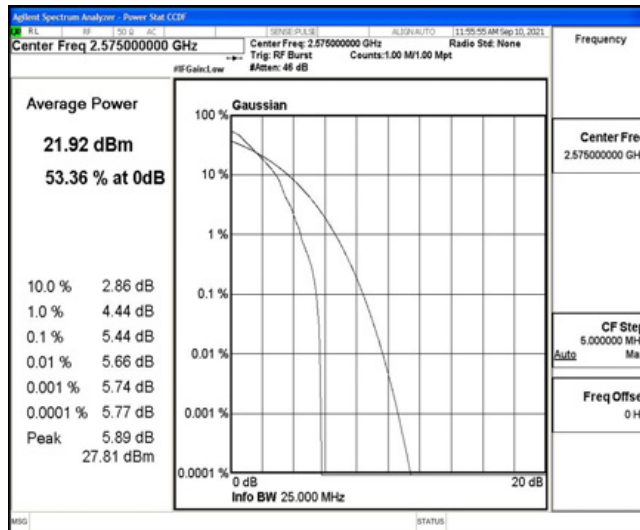

Band38-10MHz-QPSK-37800-1RB#0