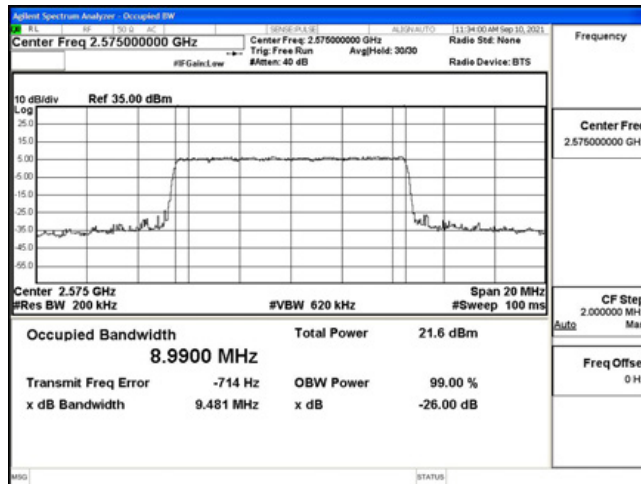

Test Graphs

Band38-5MHz-16QAM-37775-25RB#0

Band38-5MHz-16QAM-38000-25RB#0

Band38-5MHz-16QAM-38225-25RB#0

Band38-10MHz-QPSK-37800-50RB#0

Band38-10MHz-QPSK-38000-50RB#0

Band38-10MHz-QPSK-38200-50RB#0

Band38-10MHz-16QAM-37800-50RB#0