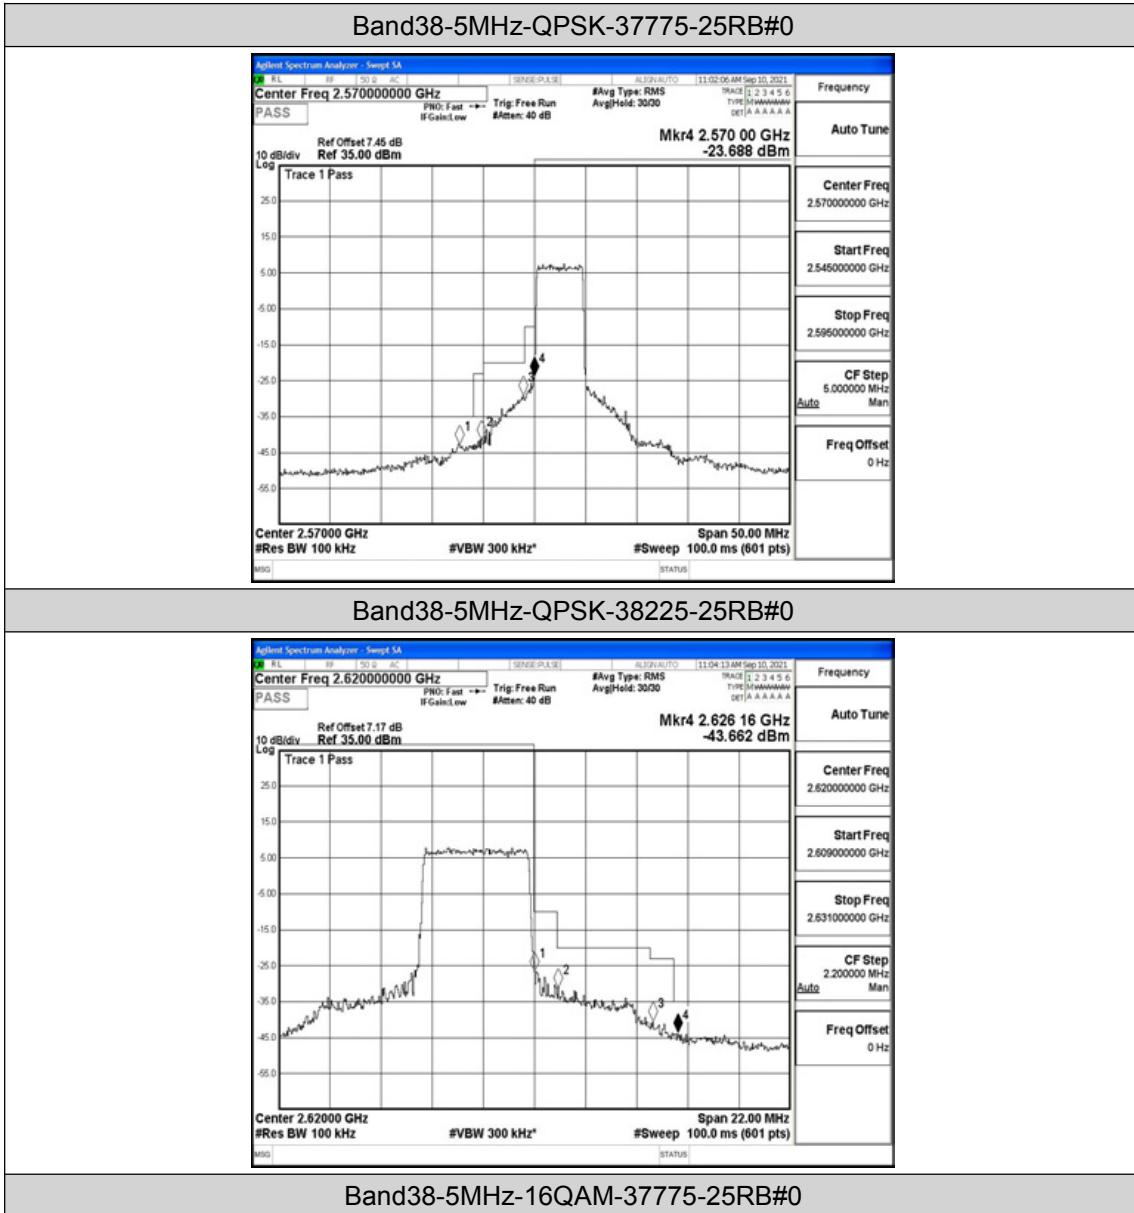

N.4 Band Edge

Test Result

Band38-5MHz-16QAM-38225-25RB#0

Band38-10MHz-QPSK-37800-50RB#0

Band38-10MHz-QPSK-38200-50RB#0

Band38-10MHz-16QAM-37800-50RB#0

Band38-10MHz-16QAM-38200-50RB#0

Band38-15MHz-QPSK-37825-75RB#0