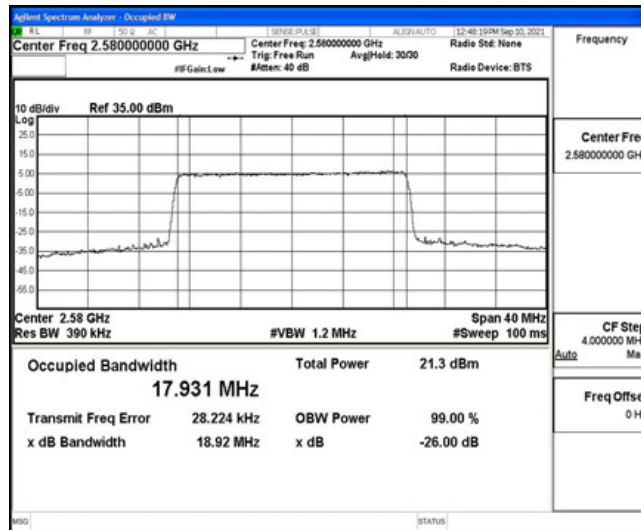

Band38-20MHz-QPSK-37850-100RB#0