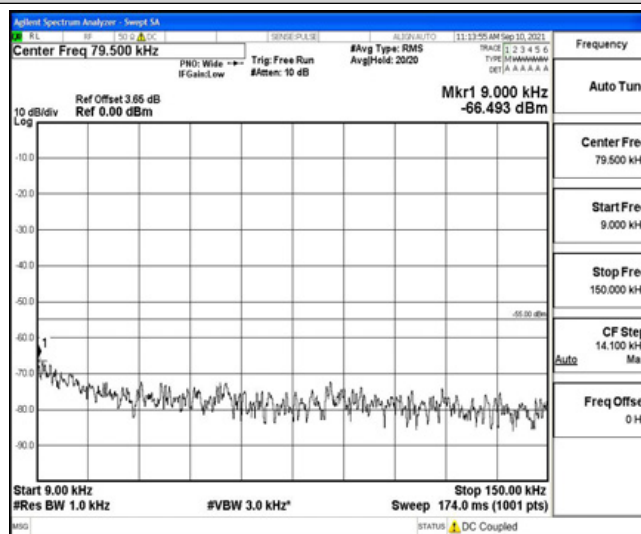

Band38-5MHz-QPSK-38225-1RB#0-Range1:0.009~0.15MHz