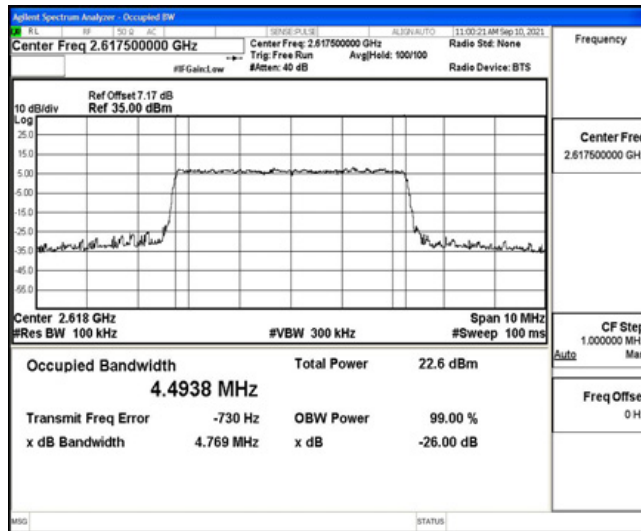

Test Graphs

Band38-5MHz-16QAM-37775-25RB#0

Band38-5MHz-16QAM-38000-25RB#0

Band38-5MHz-16QAM-38225-25RB#0

Band38-10MHz-QPSK-37800-50RB#0

Band38-10MHz-QPSK-38000-50RB#0

Band38-10MHz-QPSK-38200-50RB#0

Band38-10MHz-16QAM-37800-50RB#0