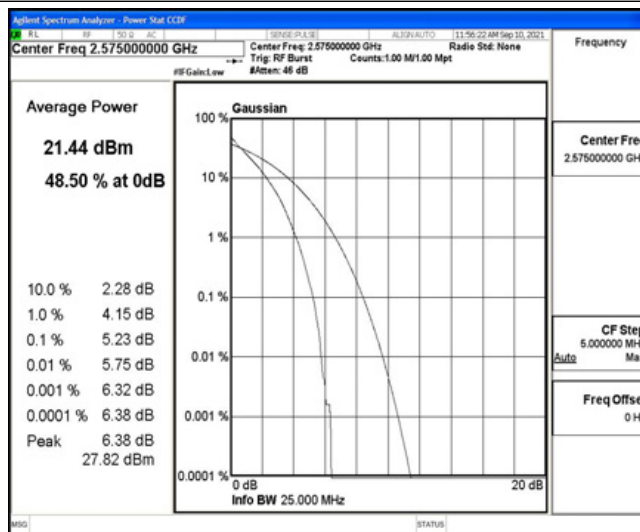

Band38-5MHz-16QAM-38225-1RB#0

Band38-5MHz-16QAM-38225-25RB#0

Band38-10MHz-QPSK-37800-1RB#0

Band38-10MHz-QPSK-37800-50RB#0

Band38-10MHz-QPSK-38000-1RB#0

Band38-10MHz-QPSK-38000-50RB#0

Band38-10MHz-QPSK-38200-1RB#0