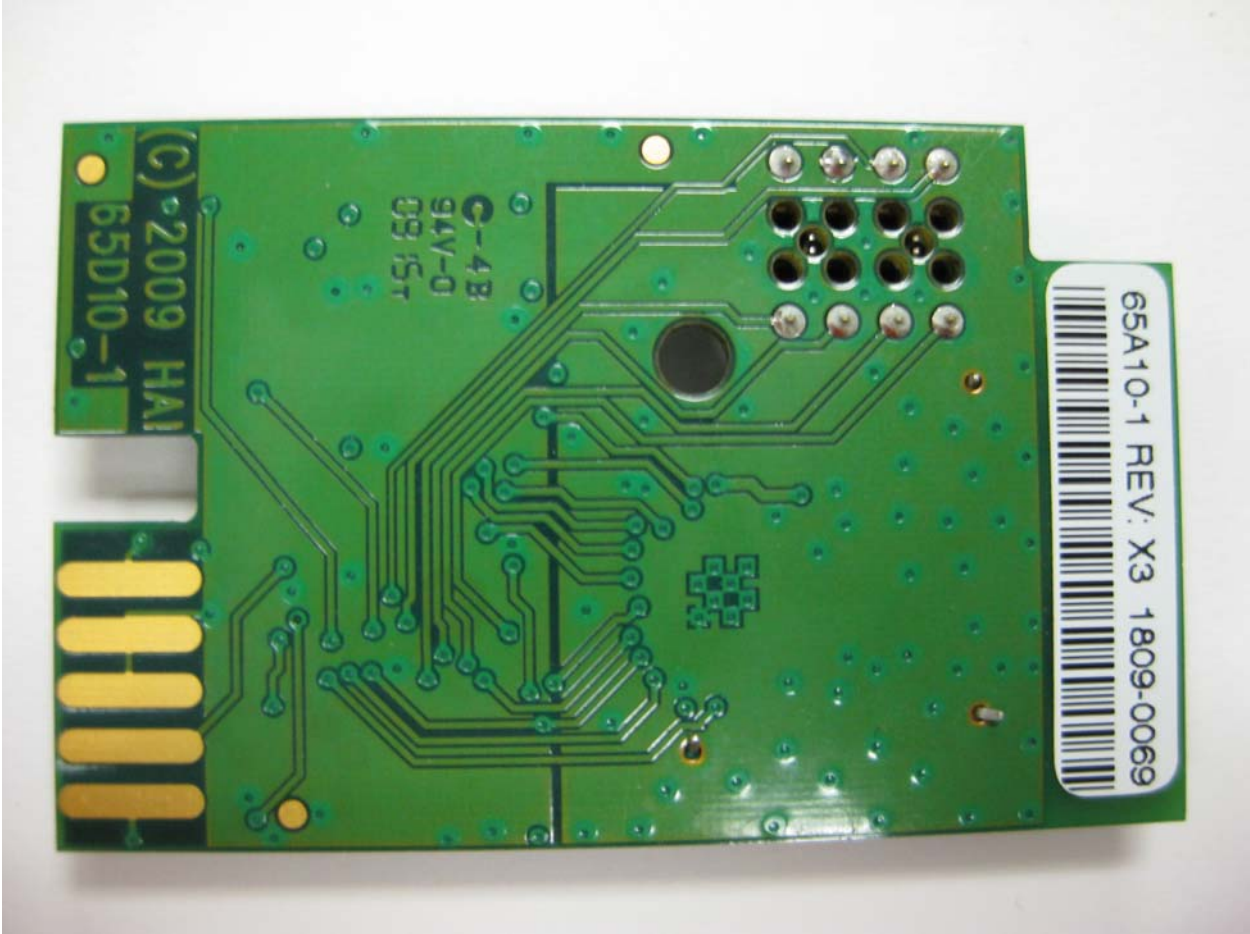

EXTERNAL PHOTOS

Company Name	Home Automation, Inc.
Model #	65A10-1
FCC ID #	HHC-65A101
IC #	1516A-65A101

External View – Shielded

<u>EXTERNAL PHOTOS</u>	
Company Name	Home Automation, Inc.
Model #	65A10-1
FCC ID #	HHC-65A101
IC #	1516A-65A101

External View – Backside

<u>EXTERNAL PHOTOS</u>	
Company Name	Home Automation, Inc.
Model #	65A10-1
FCC ID #	HHC-65A101
IC #	1516A-65A101

Close Up of Internal Antenna