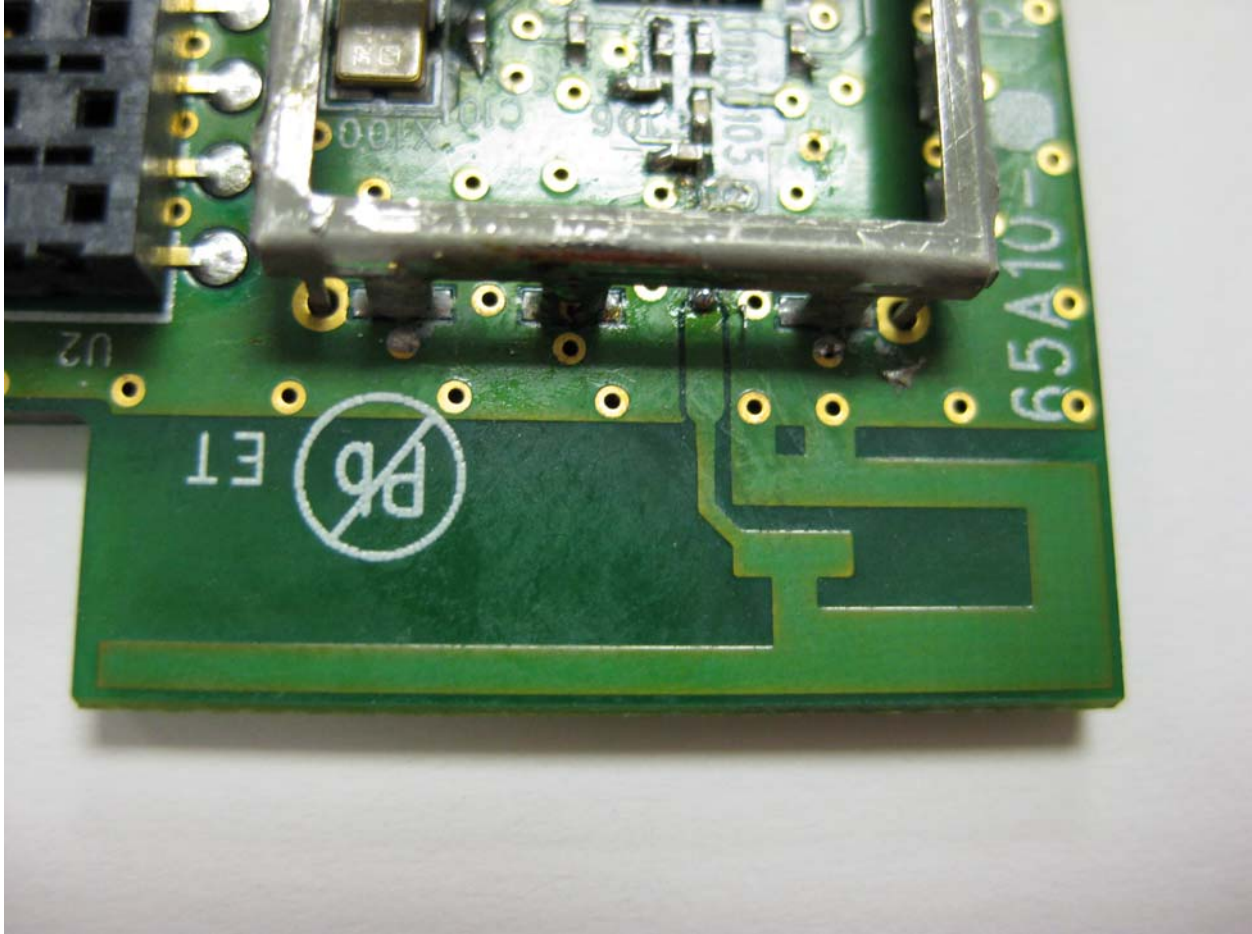

EXTERNAL PHOTOS

Company Name	Home Automation, Inc.
Model #	65A10-1
FCC ID #	HHC-65A101
IC #	1516A-65A101

External View – Shielded

<u>EXTERNAL PHOTOS</u>	
Company Name	Home Automation, Inc.
Model #	65A10-1
FCC ID #	HHC-65A101
IC #	1516A-65A101

External View – Backside

<u>EXTERNAL PHOTOS</u>	
Company Name	Home Automation, Inc.
Model #	65A10-1
FCC ID #	HHC-65A101
IC #	1516A-65A101

Close Up of Internal Antenna