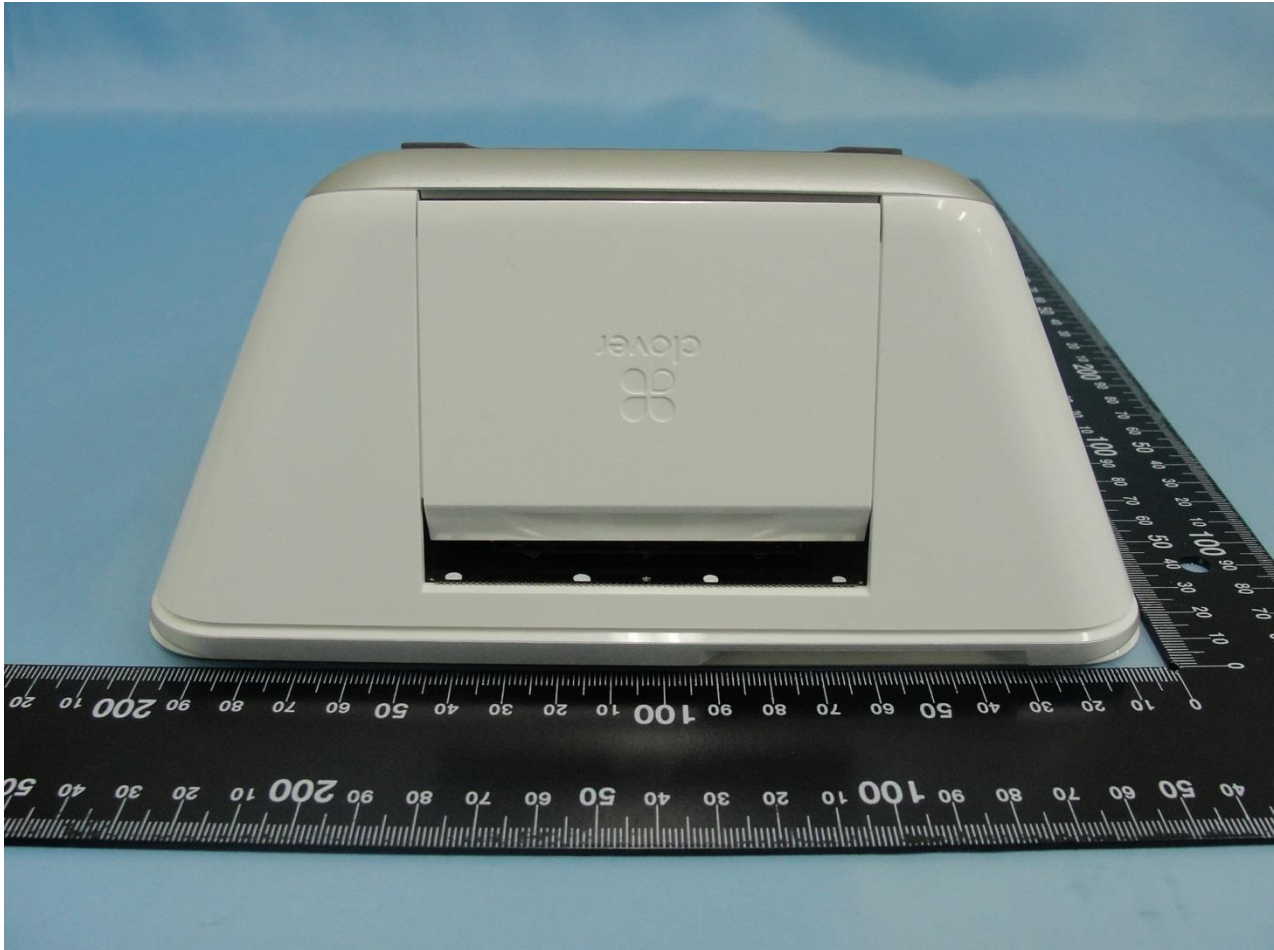

Brand Name: Clover / Model Name: C300

Brand Name: Clover / Model Name: C300

Brand Name: Clover / Model Name: C300

Brand Name: Clover / Model Name: C300

2. Photograph of Accessory

Brand Name: Clover / Model Name: C300

Specification of Accessory		
AC Adapter	Brand Name	Clover
	Model Name	FSP040-RHBN2
Battery	Brand Name	McNair
	Model Name	NLP103040
USB Cable	Brand Name	VSO
	Model Name	N-801-000-00011459
WLAN Module	Brand Name	AzureWave
	Model Name	AW-AH691A
LCD Panel	Brand Name	LG
	Model Name	LD070WX7-SMN3
Camera 1	Brand Name	mcNEX
	Model Name	YJ3_1.2M_FF
Camera 2	Brand Name	LITEON
	Model Name	4SF145T2
LAN Cable	Brand Name	N/A
	Model Name	N/A
	Signal Cable	2.7 meter, non-shielded cable without ferrite core
HUB	Brand Name	N/A
	Model Name	N/A
	Signal Cable	1.1 meter, shielded cable without ferrite core