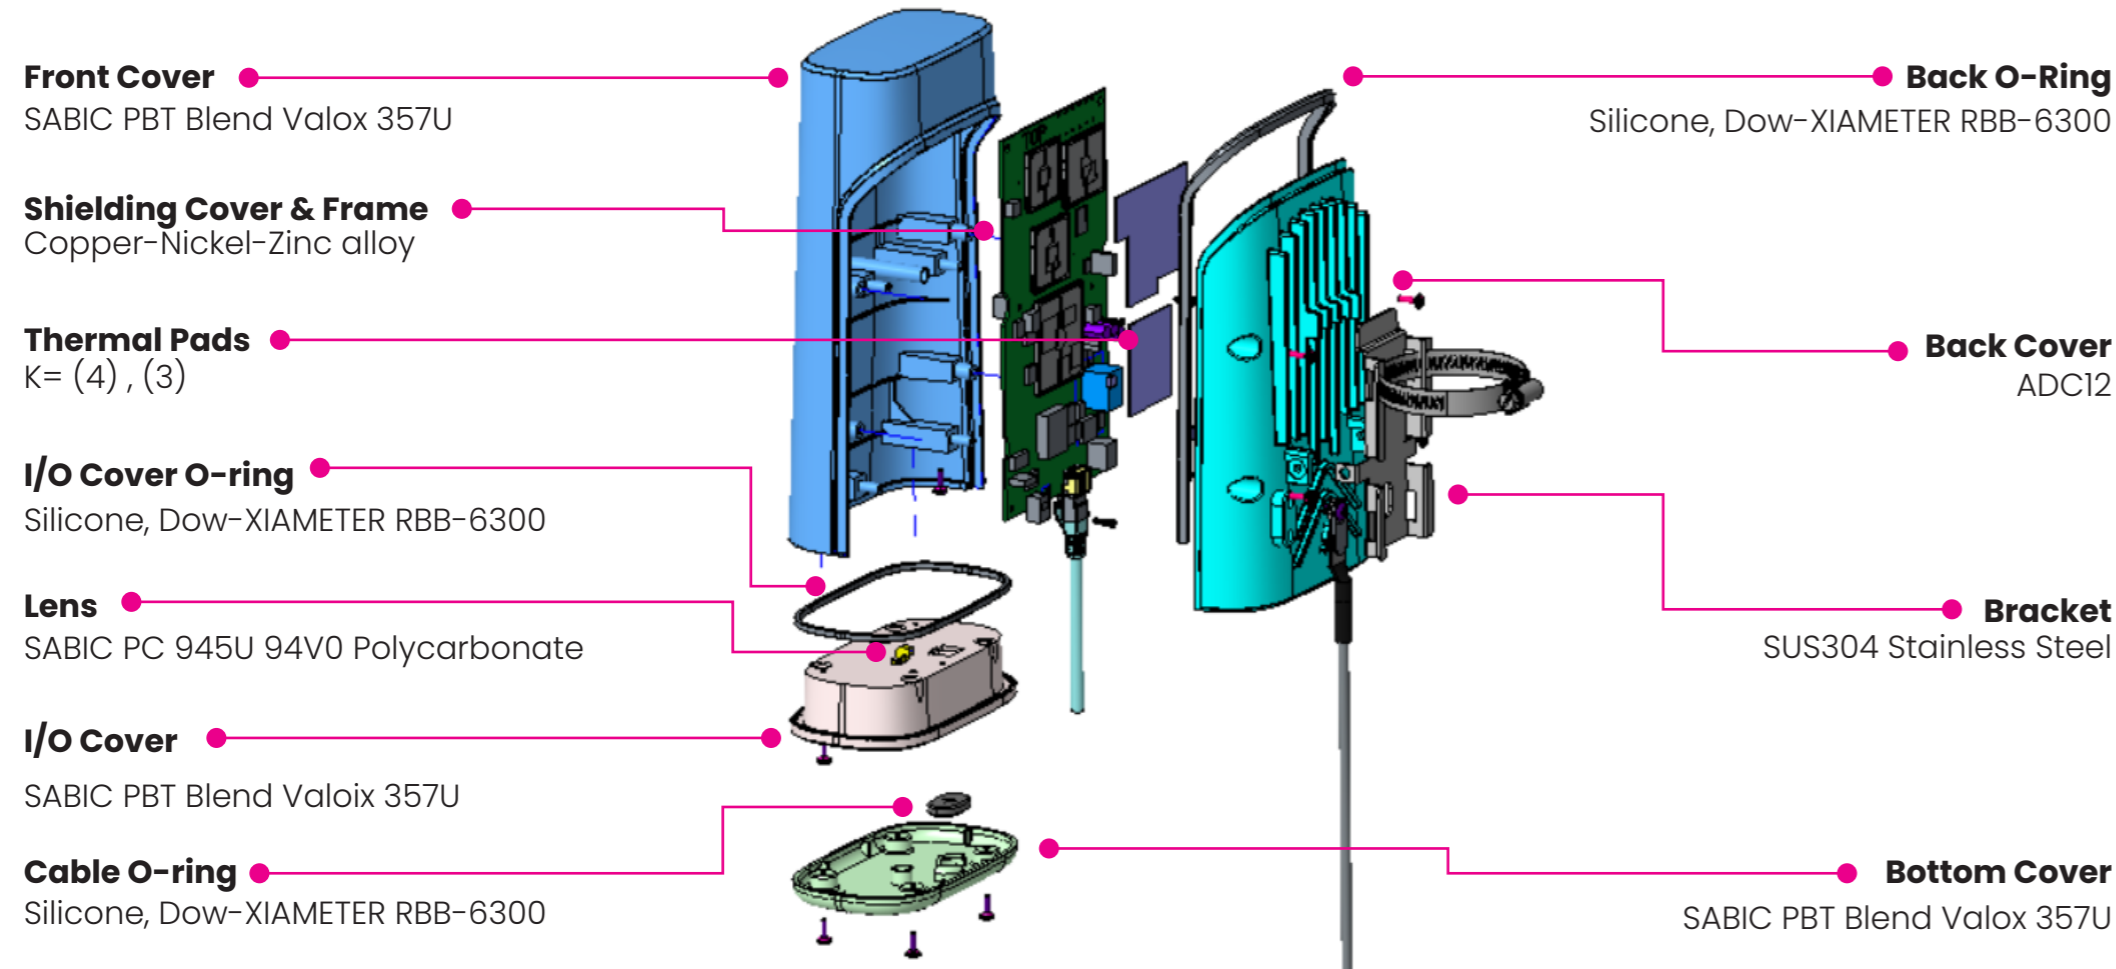

SDG-9712o CMF

All Plastic Painted White:
Great Century Paints Co., Ltd.
LH-002 Taico White

All Metal Painted White:
AkzoNobel powdercoat,
Interpon D810, RAL 9003

- MAC Address Format:**
- All caps, with colon separators
- Serial Number Format:**
- 9712O: Model Number (all caps)
 - XY: HW Version
 - X = A-Z (major revision)
 - Y = 0-9 (minor revision)
 - MY: Month/Year of manufacture
 - Month: 1=Jan, 2=Feb, A=Oct, B=Nov, etc
 - Year: Last digit of year (3=2023, etc)
 - 0: Factory Code (ODM designated)
 - nnnnnnn: S/N, 7 numeric digits
- Manuf. Date Format:**
- MMM: 3-letter abbr (Jun = June)
 - YYYY: 4-digit calendar year