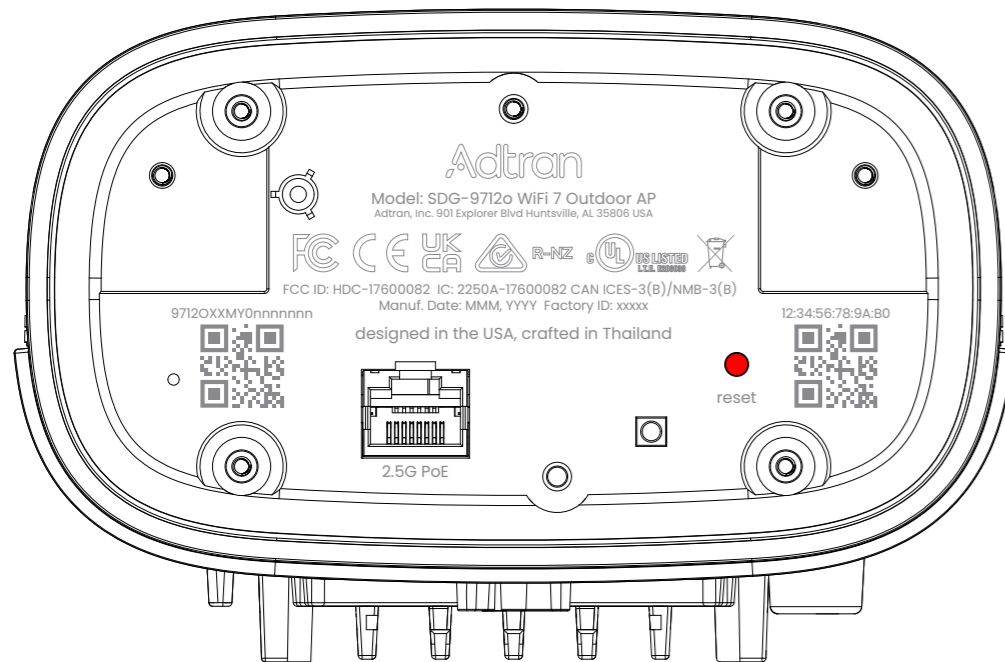

SDG-9712o CMF

All Plastic Painted White:
Great Century Paints Co., Ltd.
LH-002 Taico White

All Metal Painted White:
AkzoNobel powdercoat,
Interpon D810, RAL 9003

- MAC Address Format:**
- All caps, with colon separators
- Serial Number Format:**
- 9712O: Model Number (all caps)
 - XY: HW Version
 - X = A-Z (major revision)
 - Y = 0-9 (minor revision)
 - MY: Month/Year of manufacture
 - Month: 1=Jan, 2=Feb, A=Oct, B=Nov, etc
 - Year: Last digit of year (3=2023, etc)
 - 0: Factory Code (ODM designated)
 - nnnnnnn: S/N, 7 numeric digits
- Manuf. Date Format:**
- MMM: 3-letter abbr (Jun = June)
 - YYYY: 4-digit calendar year