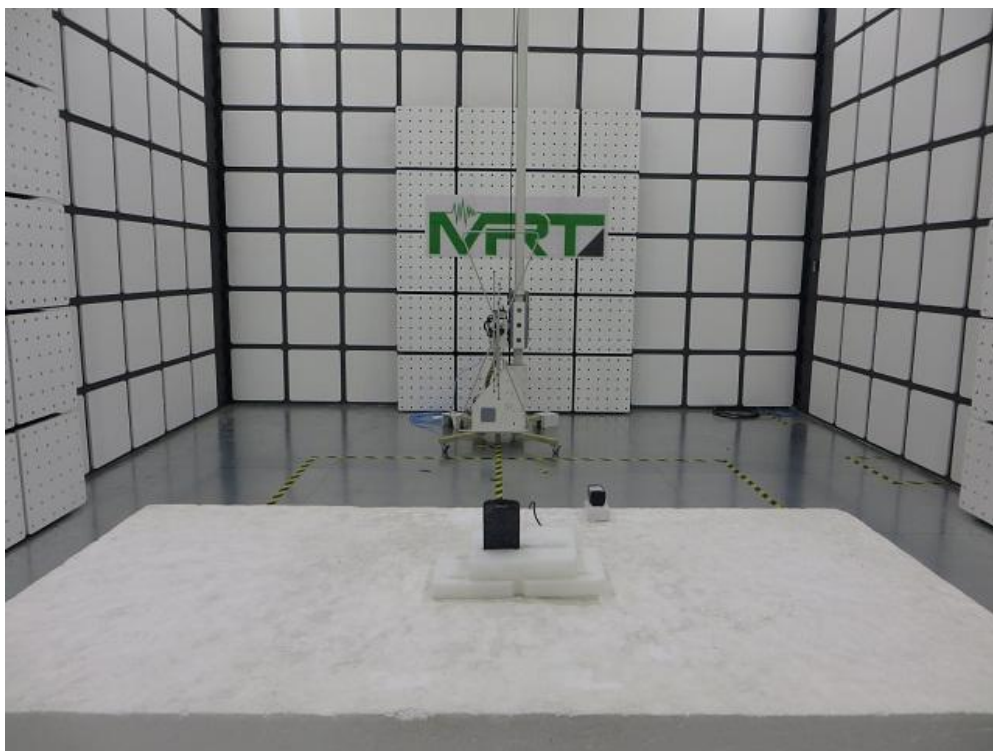

FCC Part15C & 15E Test Setup Photo

Description: Conducted Measurement Test Setup

Description: DFS Measurement Test Setup

Description: Front view of Conducted Emission Test Setup

Description: Back view of Conducted Emission Test Setup

Description: Radiated Emission Test Setup for 9kHz ~ 30MHz

Description: Radiated Emission Test Setup for 30MHz ~ 1GHz

Description: Radiated Emission Test Setup for 1GHz ~ 18GHz

Description: Radiated Emission Test Setup for 18GHz ~ 40GHz

SAR TEST SETUP PHOTOS

Right Head Cheek

Right Head Tilt (15°)

Left Head Cheek

Left Head Tilt (15°)

Back Side (10mm)

Front Side (10mm)

Left Edge (10mm)