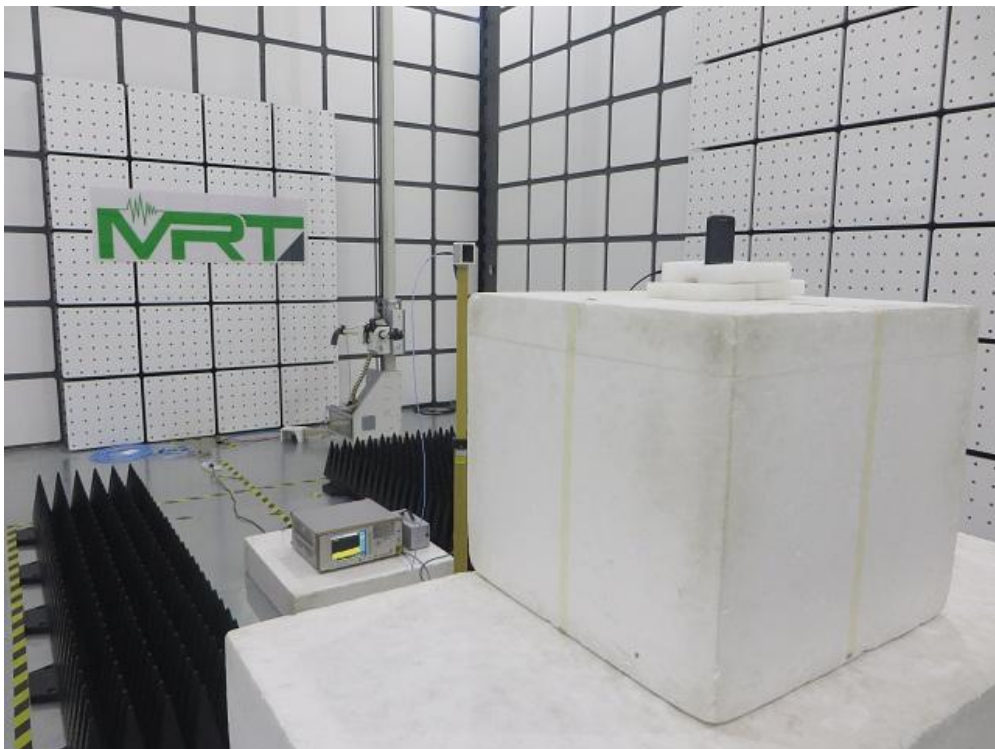

FCC Part15C & 15E Test Setup Photo

Description: Conducted Measurement Test Setup

Description: DFS Measurement Test Setup

Description: Front view of Conducted Emission Test Setup

Description: Back view of Conducted Emission Test Setup

SAR TEST SETUP PHOTOS

Right Head Cheek

Right Head Tilt (15°)

Left Head Cheek

Left Head Tilt (15°)

Back Side (10mm)

Front Side (10mm)

Left Edge (10mm)