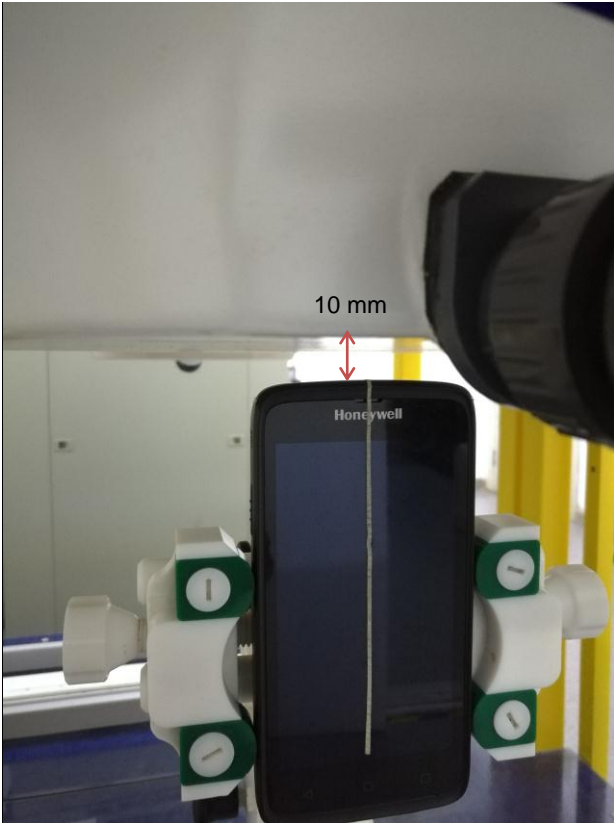

FCC Part15C & 15E Test Setup Photo

Description: Conducted Measurement Test Setup

Description: DFS Measurement Test Setup

Description: Front view of Conducted Emission Test Setup

Description: Back view of Conducted Emission Test Setup

SAR TEST SETUP PHOTOS

Right Head Cheek

Right Head Tilt (15°)

Left Head Cheek

Left Head Tilt (15°)

Back Side (10mm)

Front Side (10mm)

Left Edge (10mm)

Right Edge (10mm)

Top Edge (10mm)

Bottom Edge (10mm)