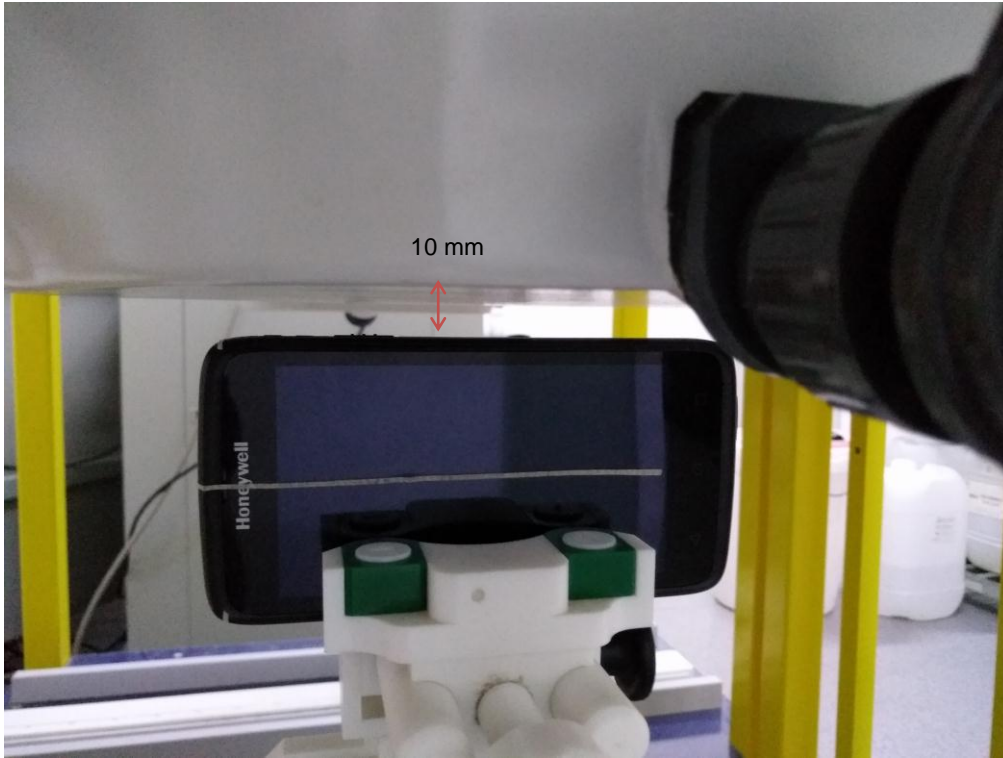

FCC Part15C & 15E Test Setup Photo

Description: Conducted Measurement Test Setup

Description: DFS Measurement Test Setup

Description: Front view of Conducted Emission Test Setup

Description: Back view of Conducted Emission Test Setup

SAR TEST SETUP PHOTOS

Right Head Cheek

Right Head Tilt (15°)

Left Head Cheek

Left Head Tilt (15°)

Back Side (10mm)

Front Side (10mm)

Left Edge (10mm)

Right Edge (10mm)

Top Edge (10mm)

Bottom Edge (10mm)