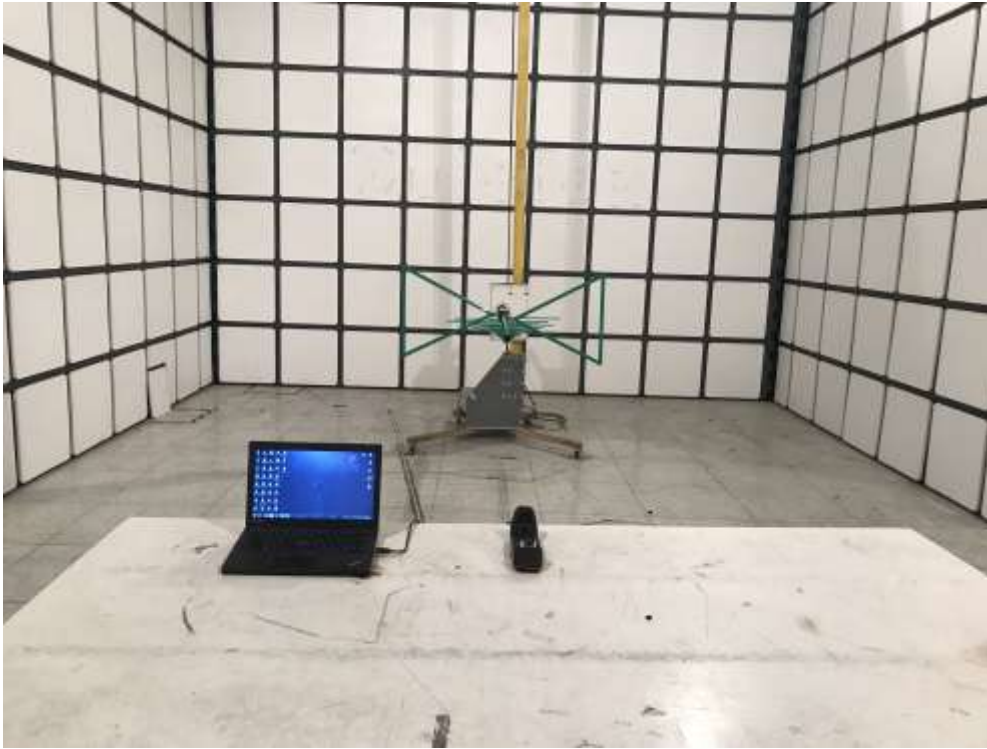

## FCC Part15.247&IC Test Setup Photograph

Description: Front View of Conducted emission Test Setup

Description: Side View of Conducted emission Test Setup

Description: Radiated Emission Test Setup for Below 1GHz

Description: Radiated Emission Test Setup for 1~18GHz

Description: Radiated Emission Test Setup for Above 18GHz