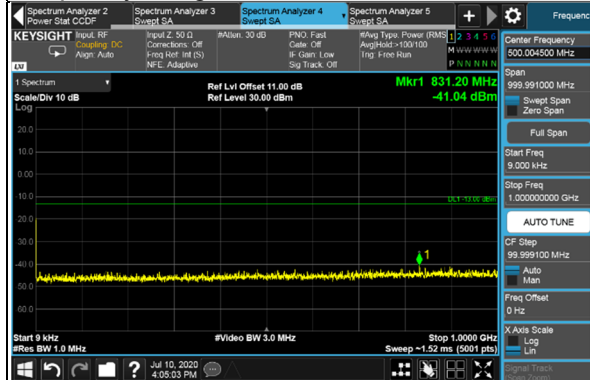

Channel 2175

Frequency Range : 9kHz~1GHz

Frequency Range : 1GHz~26.5GHz

Channel 2300

Frequency Range : 9kHz~1GHz

Frequency Range : 1GHz~26.5GHz

LTE Band 4 NB-IoT Guard band

Signal at lower (Fixed on chain 0)

LTE Band 4 NB-IoT Guard band / Channel Bandwidth: 10MHz

Channel 2000

Frequency Range : 9kHz~1GHz

Frequency Range : 1GHz~26.5GHz

Channel 2175

Frequency Range : 9kHz~1GHz

Frequency Range : 1GHz~26.5GHz

Channel 2350