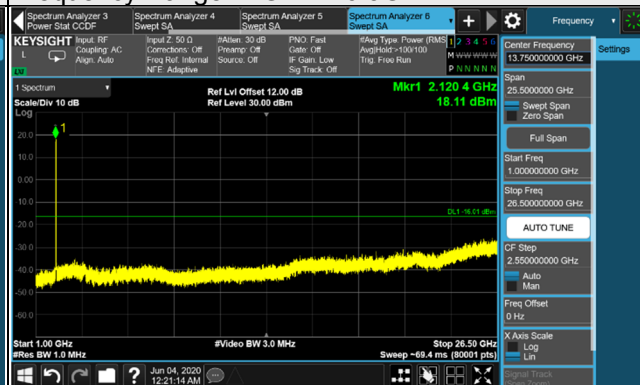

Frequency Range : 9kHz~1GHz

Frequency Range : 1GHz~26.5GHz

*The 9kHz signal over the limit is from Spectrum.

LTE Band 4 / Chain 1 / Channel Bandwidth: 20MHz

Channel 2050

Frequency Range : 9kHz~1GHz

Frequency Range : 1GHz~26.5GHz

Channel 2175

Frequency Range : 9kHz~1GHz

Frequency Range : 1GHz~26.5GHz

Channel 2300

Frequency Range : 9kHz~1GHz

Frequency Range : 1GHz~26.5GHz

LTE Band 4 NB-IoT Guard band

Signal at lower (Fixed on chain 0)

LTE Band 4 NB-IoT Guard band / Channel Bandwidth: 10MHz

Channel 2000

Frequency Range : 9kHz~1GHz

Frequency Range : 1GHz~26.5GHz

Channel 2175

Frequency Range : 9kHz~1GHz

Frequency Range : 1GHz~26.5GHz

Channel 2350