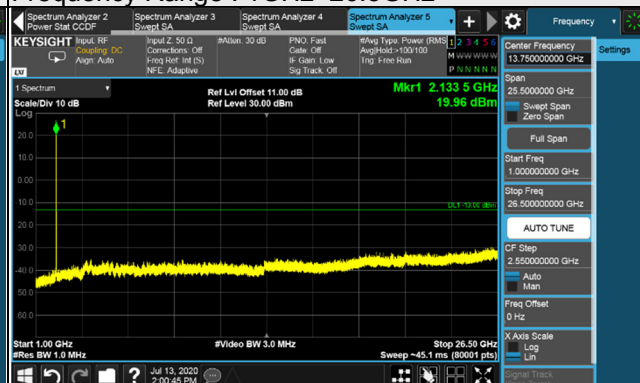

LTE Band 4 NB-IoT Guard band / Channel Bandwidth: 10MHz

Channel 2000

Frequency Range : 9kHz~1GHz

Frequency Range : 1GHz~26.5GHz

Channel 2175

Frequency Range : 9kHz~1GHz

Frequency Range : 1GHz~26.5GHz

Channel 2350

Frequency Range : 9kHz~1GHz

Frequency Range : 1GHz~26.5GHz

*The 9kHz signal over the limit is from Spectrum.

LTE Band 4 NB-IoT Guard band / Channel Bandwidth: 15MHz

Channel 2025

Frequency Range : 9kHz~1GHz

Frequency Range : 1GHz~26.5GHz

Channel 2175

Frequency Range : 9kHz~1GHz

Frequency Range : 1GHz~26.5GHz

Channel 2325

Frequency Range : 9kHz~1GHz

Frequency Range : 1GHz~26.5GHz

*The 9kHz signal over the limit is from Spectrum.