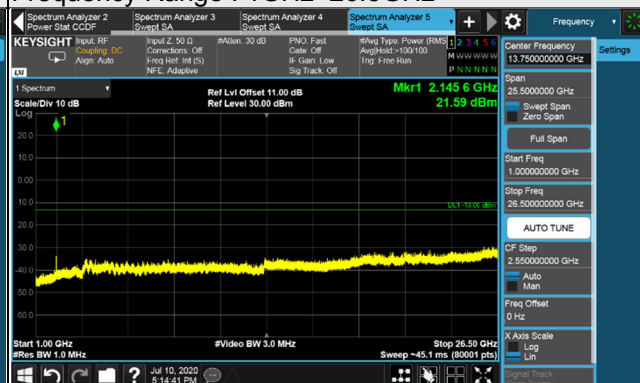

Channel 2175

Frequency Range : 9kHz~1GHz

Frequency Range : 1GHz~26.5GHz

Channel 2300

Frequency Range : 9kHz~1GHz

Frequency Range : 1GHz~26.5GHz

LTE Band 4 NB-IoT Guard band

Signal at lower (Fixed on chain 0)

LTE Band 4 NB-IoT Guard band / Channel Bandwidth: 10MHz

Channel 2000

Frequency Range : 9kHz~1GHz

Frequency Range : 1GHz~26.5GHz

Channel 2175

Frequency Range : 9kHz~1GHz

Frequency Range : 1GHz~26.5GHz

Channel 2350

Frequency Range : 9kHz~1GHz

Frequency Range : 1GHz~26.5GHz

*The 9kHz signal over the limit is from Spectrum.

LTE Band 4 NB-IoT Guard band / Channel Bandwidth: 15MHz

Channel 2025

Frequency Range : 9kHz~1GHz