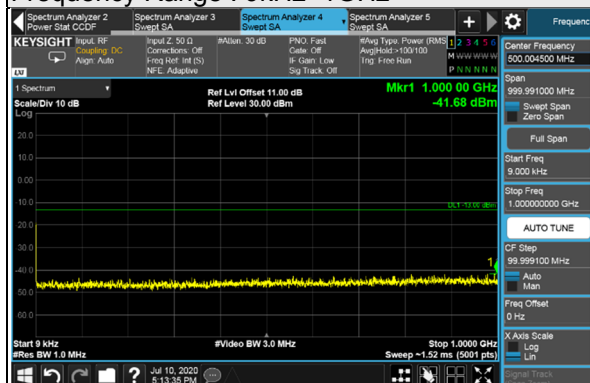

Channel 2175

Frequency Range : 9kHz~1GHz

Frequency Range : 1GHz~26.5GHz

Channel 2300

Frequency Range : 9kHz~1GHz

Frequency Range : 1GHz~26.5GHz

LTE Band 4 NB-IoT Guard band

Signal at lower (Fixed on chain 0)

LTE Band 4 NB-IoT Guard band / Channel Bandwidth: 10MHz

Channel 2000

Frequency Range : 9kHz~1GHz

Frequency Range : 1GHz~26.5GHz

Channel 2175

Frequency Range : 9kHz~1GHz

Frequency Range : 1GHz~26.5GHz

Channel 2350

Frequency Range : 9kHz~1GHz

Frequency Range : 1GHz~26.5GHz

*The 9kHz signal over the limit is from Spectrum.

LTE Band 4 NB-IoT Guard band / Channel Bandwidth: 15MHz

Channel 2025

Frequency Range : 9kHz~1GHz