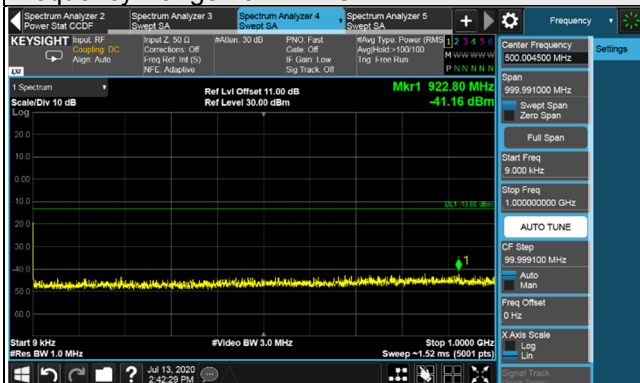

LTE Band 4 NB-IoT Guard band / Channel Bandwidth: 10MHz

Channel 2000

Frequency Range : 9kHz~1GHz

Frequency Range : 1GHz~26.5GHz

Channel 2175

Frequency Range : 9kHz~1GHz

Frequency Range : 1GHz~26.5GHz

Channel 2350

Frequency Range : 9kHz~1GHz

Frequency Range : 1GHz~26.5GHz

*The 9kHz signal over the limit is from Spectrum.

LTE Band 4 NB-IoT Guard band / Channel Bandwidth: 15MHz

Channel 2025

Frequency Range : 9kHz~1GHz

Frequency Range : 1GHz~26.5GHz

Channel 2175

Frequency Range : 9kHz~1GHz

Frequency Range : 1GHz~26.5GHz

Channel 2325

Frequency Range : 9kHz~1GHz

Frequency Range : 1GHz~26.5GHz

*The 9kHz signal over the limit is from Spectrum.