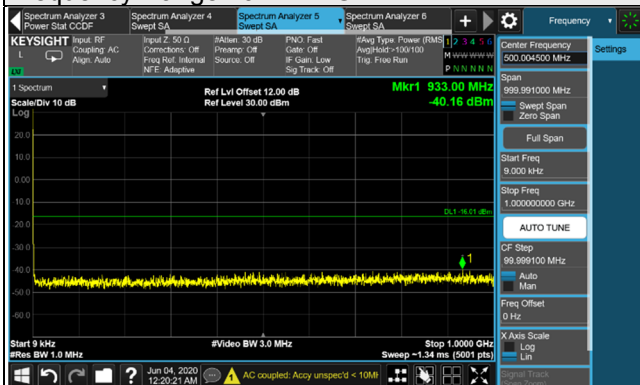

Frequency Range : 9kHz~1GHz

Frequency Range : 1GHz~26.5GHz

*The 9kHz signal over the limit is from Spectrum.

LTE Band 4 / Chain 1 / Channel Bandwidth: 20MHz

Channel 2050

Frequency Range : 9kHz~1GHz

Frequency Range : 1GHz~26.5GHz

Channel 2175

Frequency Range : 9kHz~1GHz

Frequency Range : 1GHz~26.5GHz

Channel 2300

Frequency Range : 9kHz~1GHz

Frequency Range : 1GHz~26.5GHz

LTE Band 4 NB-IoT Guard band

Signal at lower (Fixed on chain 0)

LTE Band 4 NB-IoT Guard band / Channel Bandwidth: 10MHz

Channel 2000

Frequency Range : 9kHz~1GHz

Frequency Range : 1GHz~26.5GHz

Channel 2175

Frequency Range : 9kHz~1GHz

Frequency Range : 1GHz~26.5GHz

Channel 2350