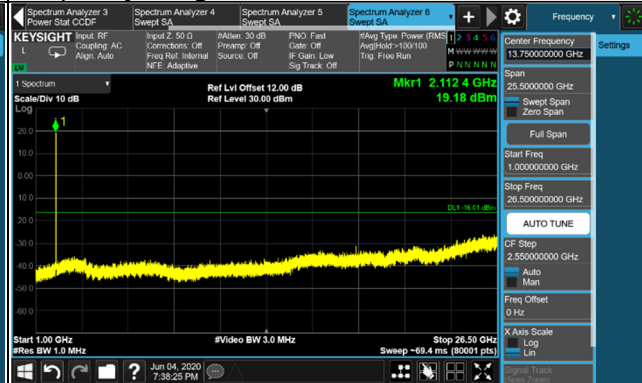

LTE Band 4 / Chain 1 / Channel Bandwidth: 15MHz

Channel 2025

Frequency Range : 9kHz~1GHz

Frequency Range : 1GHz~26.5GHz

Channel 2175

Frequency Range : 9kHz~1GHz

Frequency Range : 1GHz~26.5GHz

Channel 2325

Frequency Range : 9kHz~1GHz

Frequency Range : 1GHz~26.5GHz

*The 9kHz signal over the limit is from Spectrum.

LTE Band 4 / Chain 1 / Channel Bandwidth: 20MHz

Channel 2050

Frequency Range : 9kHz~1GHz

Frequency Range : 1GHz~26.5GHz

Channel 2175

Frequency Range : 9kHz~1GHz

Frequency Range : 1GHz~26.5GHz

Channel 2300

Frequency Range : 9kHz~1GHz

Frequency Range : 1GHz~26.5GHz

LTE Band 4 NB-IoT Guard band

Signal at lower (Fixed on chain 0)

LTE Band 4 NB-IoT Guard band / Channel Bandwidth: 10MHz

Channel 2000

Frequency Range : 9kHz~1GHz

Frequency Range : 1GHz~26.5GHz

Channel 2175

Frequency Range : 9kHz~1GHz

Frequency Range : 1GHz~26.5GHz

Channel 2350