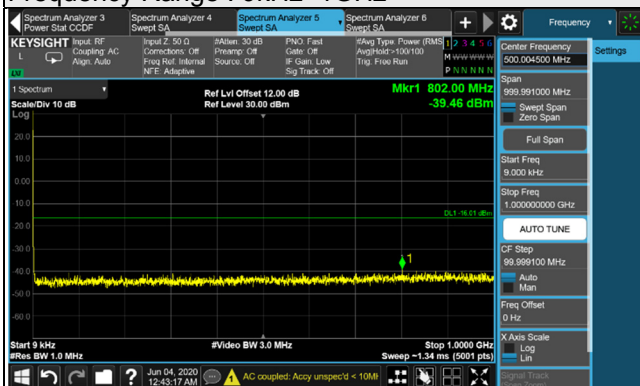

Frequency Range : 9kHz~1GHz

Frequency Range : 1GHz~26.5GHz

*The 9kHz signal over the limit is from Spectrum.

LTE Band 4 / Chain 1 / Channel Bandwidth: 20MHz

Channel 2050

Frequency Range : 9kHz~1GHz

Frequency Range : 1GHz~26.5GHz

Channel 2175

Frequency Range : 9kHz~1GHz

Frequency Range : 1GHz~26.5GHz

Channel 2300

Frequency Range : 9kHz~1GHz

Frequency Range : 1GHz~26.5GHz

LTE Band 4 NB-IoT Guard band

Signal at lower (Fixed on chain 0)

LTE Band 4 NB-IoT Guard band / Channel Bandwidth: 10MHz

Channel 2000

Frequency Range : 9kHz~1GHz

Frequency Range : 1GHz~26.5GHz

Channel 2175

Frequency Range : 9kHz~1GHz

Frequency Range : 1GHz~26.5GHz

Channel 2350