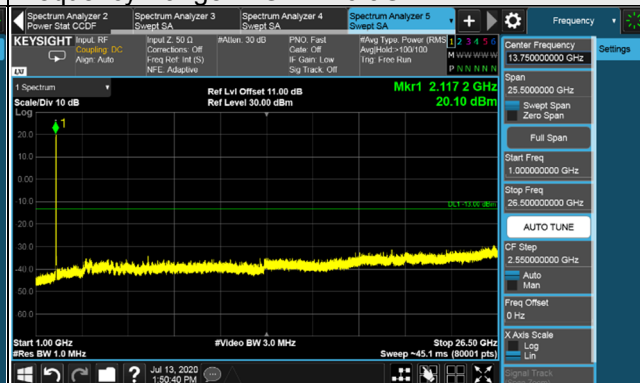

Frequency Range : 1GHz~26.5GHz