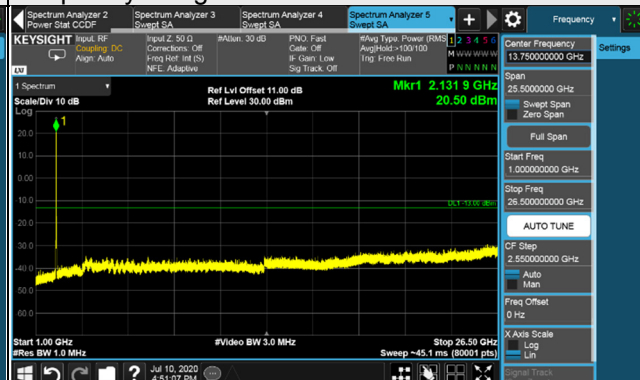

Channel 2175

Frequency Range : 9kHz~1GHz

Frequency Range : 1GHz~26.5GHz

Channel 2300

Frequency Range : 9kHz~1GHz

Frequency Range : 1GHz~26.5GHz

LTE Band 4 NB-IoT Guard band

Signal at lower (Fixed on chain 0)

LTE Band 4 NB-IoT Guard band / Channel Bandwidth: 10MHz

Channel 2000

Frequency Range : 9kHz~1GHz

Frequency Range : 1GHz~26.5GHz

Channel 2175

Frequency Range : 9kHz~1GHz

Frequency Range : 1GHz~26.5GHz

Channel 2350

Frequency Range : 9kHz~1GHz

Frequency Range : 1GHz~26.5GHz

*The 9kHz signal over the limit is from Spectrum.

LTE Band 4 NB-IoT Guard band / Channel Bandwidth: 15MHz

Channel 2025

Frequency Range : 9kHz~1GHz