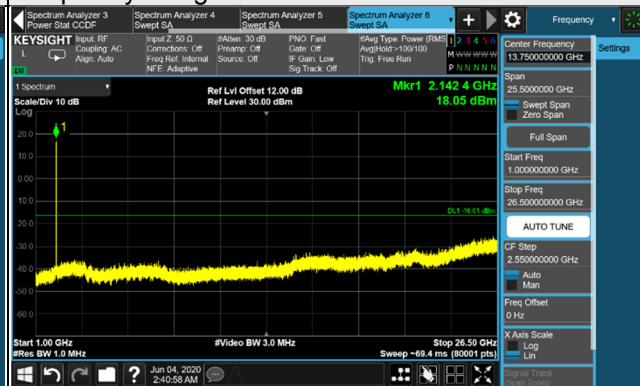

Frequency Range : 9kHz~1GHz

Frequency Range : 1GHz~26.5GHz

*The 9kHz signal over the limit is from Spectrum.

LTE Band 4 / Chain 1 / Channel Bandwidth: 20MHz

Channel 2050

Frequency Range : 9kHz~1GHz

Frequency Range : 1GHz~26.5GHz

Channel 2175

Frequency Range : 9kHz~1GHz

Frequency Range : 1GHz~26.5GHz

Channel 2300

Frequency Range : 9kHz~1GHz

Frequency Range : 1GHz~26.5GHz

LTE Band 4 NB-IoT Guard band

Signal at lower (Fixed on chain 0)

LTE Band 4 NB-IoT Guard band / Channel Bandwidth: 10MHz

Channel 2000

Frequency Range : 9kHz~1GHz

Frequency Range : 1GHz~26.5GHz

Channel 2175

Frequency Range : 9kHz~1GHz

Frequency Range : 1GHz~26.5GHz

Channel 2350