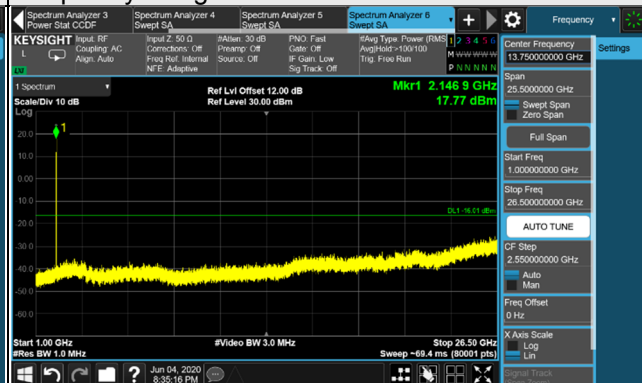

LTE Band 4 / Chain 1 / Channel Bandwidth: 15MHz

Channel 2025

Frequency Range : 9kHz~1GHz

Frequency Range : 1GHz~26.5GHz

Channel 2175

Frequency Range : 9kHz~1GHz

Frequency Range : 1GHz~26.5GHz

Channel 2325

Frequency Range : 9kHz~1GHz

Frequency Range : 1GHz~26.5GHz

*The 9kHz signal over the limit is from Spectrum.

LTE Band 4 / Chain 1 / Channel Bandwidth: 20MHz

Channel 2050

Frequency Range : 9kHz~1GHz

Frequency Range : 1GHz~26.5GHz

Channel 2175

Frequency Range : 9kHz~1GHz

Frequency Range : 1GHz~26.5GHz

Channel 2300

Frequency Range : 9kHz~1GHz

Frequency Range : 1GHz~26.5GHz

LTE Band 4 NB-IoT Guard band

Signal at lower (Fixed on chain 0)

LTE Band 4 NB-IoT Guard band / Channel Bandwidth: 10MHz

Channel 2000

Frequency Range : 9kHz~1GHz

Frequency Range : 1GHz~26.5GHz

Channel 2175

Frequency Range : 9kHz~1GHz

Frequency Range : 1GHz~26.5GHz

Channel 2350