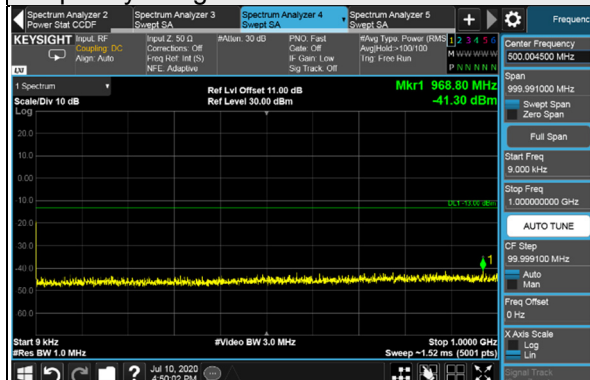

Channel 2175

Frequency Range : 9kHz~1GHz

Frequency Range : 1GHz~26.5GHz

Channel 2300

Frequency Range : 9kHz~1GHz

Frequency Range : 1GHz~26.5GHz

LTE Band 4 NB-IoT Guard band

Signal at lower (Fixed on chain 0)

LTE Band 4 NB-IoT Guard band / Channel Bandwidth: 10MHz

Channel 2000

Frequency Range : 9kHz~1GHz

Frequency Range : 1GHz~26.5GHz

Channel 2175

Frequency Range : 9kHz~1GHz

Frequency Range : 1GHz~26.5GHz

Channel 2350

Frequency Range : 9kHz~1GHz

Frequency Range : 1GHz~26.5GHz

*The 9kHz signal over the limit is from Spectrum.

LTE Band 4 NB-IoT Guard band / Channel Bandwidth: 15MHz

Channel 2025

Frequency Range : 9kHz~1GHz