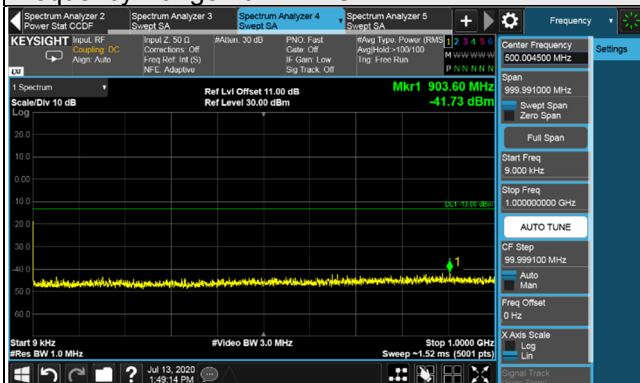

LTE Band 4 NB-IoT Guard band / Channel Bandwidth: 10MHz

Channel 2000

Frequency Range : 9kHz~1GHz

Frequency Range : 1GHz~26.5GHz

Channel 2175

Frequency Range : 9kHz~1GHz

Frequency Range : 1GHz~26.5GHz

Channel 2350

Frequency Range : 9kHz~1GHz

Frequency Range : 1GHz~26.5GHz

*The 9kHz signal over the limit is from Spectrum.

LTE Band 4 NB-IoT Guard band / Channel Bandwidth: 15MHz

Channel 2025

Frequency Range : 9kHz~1GHz