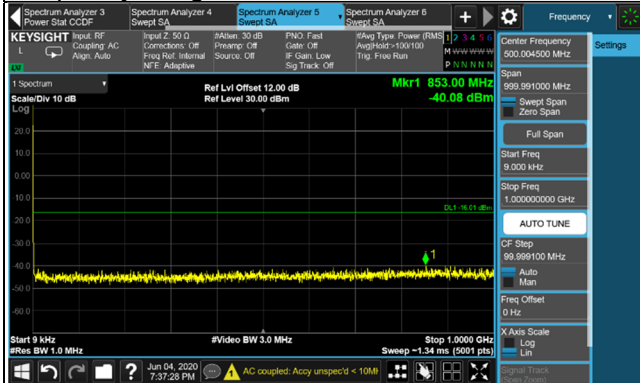

LTE Band 4 / Chain 1 / Channel Bandwidth: 15MHz

Channel 2025

Frequency Range : 9kHz~1GHz

Frequency Range : 1GHz~26.5GHz

Channel 2175

Frequency Range : 9kHz~1GHz

Frequency Range : 1GHz~26.5GHz

Channel 2325

Frequency Range : 9kHz~1GHz

Frequency Range : 1GHz~26.5GHz

*The 9kHz signal over the limit is from Spectrum.

LTE Band 4 / Chain 1 / Channel Bandwidth: 20MHz

Channel 2050

Frequency Range : 9kHz~1GHz

Frequency Range : 1GHz~26.5GHz

Channel 2175

Frequency Range : 9kHz~1GHz

Frequency Range : 1GHz~26.5GHz

Channel 2300

Frequency Range : 9kHz~1GHz

Frequency Range : 1GHz~26.5GHz

LTE Band 4 NB-IoT Guard band

Signal at lower (Fixed on chain 0)

LTE Band 4 NB-IoT Guard band / Channel Bandwidth: 10MHz

Channel 2000

Frequency Range : 9kHz~1GHz

Frequency Range : 1GHz~26.5GHz

Channel 2175

Frequency Range : 9kHz~1GHz

Frequency Range : 1GHz~26.5GHz

Channel 2350