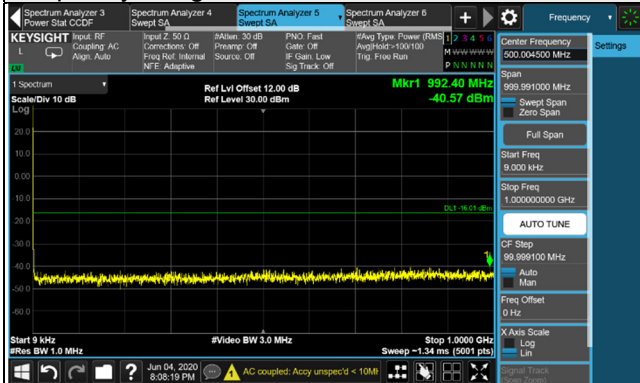

LTE Band 4 / Chain 1 / Channel Bandwidth: 15MHz

Channel 2025

Frequency Range : 9kHz~1GHz

Frequency Range : 1GHz~26.5GHz

Channel 2175

Frequency Range : 9kHz~1GHz

Frequency Range : 1GHz~26.5GHz

Channel 2325

Frequency Range : 9kHz~1GHz

Frequency Range : 1GHz~26.5GHz

*The 9kHz signal over the limit is from Spectrum.

LTE Band 4 / Chain 1 / Channel Bandwidth: 20MHz

Channel 2050

Frequency Range : 9kHz~1GHz

Frequency Range : 1GHz~26.5GHz

Channel 2175

Frequency Range : 9kHz~1GHz

Frequency Range : 1GHz~26.5GHz

Channel 2300

Frequency Range : 9kHz~1GHz

Frequency Range : 1GHz~26.5GHz

LTE Band 4 NB-IoT Guard band

Signal at lower (Fixed on chain 0)