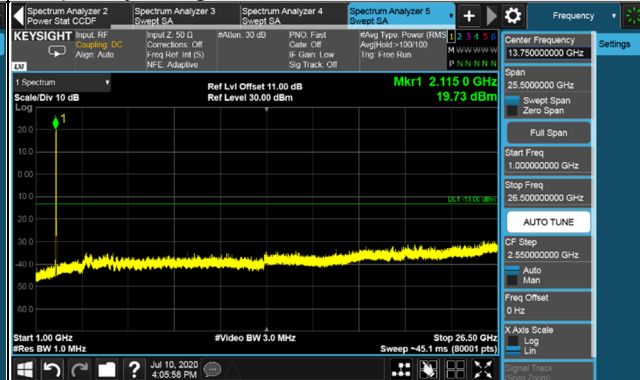

Frequency Range : 9kHz~1GHz

Frequency Range : 1GHz~26.5GHz

*The 9kHz signal over the limit is from Spectrum.

LTE Band 4 / Chain 1 / Channel Bandwidth: 20MHz

Channel 2050

Frequency Range : 9kHz~1GHz

Frequency Range : 1GHz~26.5GHz

Channel 2175

Frequency Range : 9kHz~1GHz

Frequency Range : 1GHz~26.5GHz

Channel 2300

Frequency Range : 9kHz~1GHz

Frequency Range : 1GHz~26.5GHz

LTE Band 4 NB-IoT Guard band

Signal at lower (Fixed on chain 0)

LTE Band 4 NB-IoT Guard band / Channel Bandwidth: 10MHz

Channel 2000

Frequency Range : 9kHz~1GHz

Frequency Range : 1GHz~26.5GHz

Channel 2175

Frequency Range : 9kHz~1GHz

Frequency Range : 1GHz~26.5GHz

Channel 2350