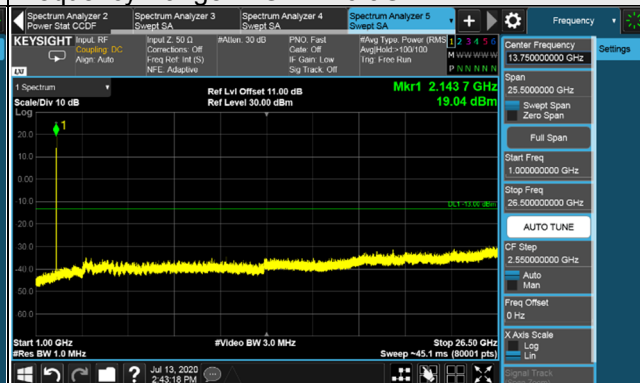

Frequency Range : 9kHz~1GHz

Frequency Range : 1GHz~26.5GHz

*The 9kHz signal over the limit is from Spectrum.

LTE Band 4 NB-IoT Guard band / Channel Bandwidth: 15MHz

Channel 2025

Frequency Range : 9kHz~1GHz

Frequency Range : 1GHz~26.5GHz

Channel 2175

Frequency Range : 9kHz~1GHz

Frequency Range : 1GHz~26.5GHz

Channel 2325

Frequency Range : 9kHz~1GHz

Frequency Range : 1GHz~26.5GHz

*The 9kHz signal over the limit is from Spectrum.