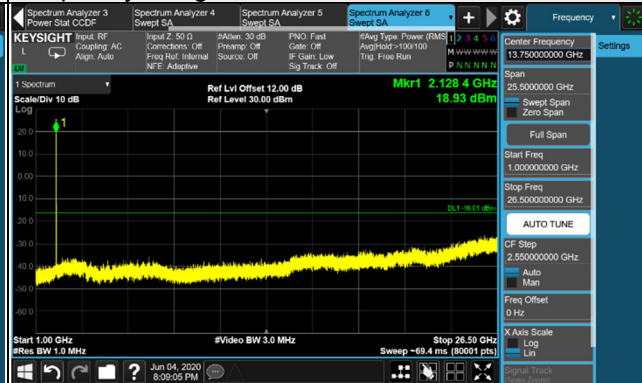

LTE Band 4 / Chain 1 / Channel Bandwidth: 15MHz

Channel 2025

Frequency Range : 9kHz~1GHz

Frequency Range : 1GHz~26.5GHz

Channel 2175

Frequency Range : 9kHz~1GHz

Frequency Range : 1GHz~26.5GHz

Channel 2325

Frequency Range : 9kHz~1GHz

Frequency Range : 1GHz~26.5GHz

*The 9kHz signal over the limit is from Spectrum.

LTE Band 4 / Chain 1 / Channel Bandwidth: 20MHz

Channel 2050

Frequency Range : 9kHz~1GHz

Frequency Range : 1GHz~26.5GHz

Channel 2175

Frequency Range : 9kHz~1GHz

Frequency Range : 1GHz~26.5GHz

Channel 2300

Frequency Range : 9kHz~1GHz

Frequency Range : 1GHz~26.5GHz

LTE Band 4 NB-IoT Guard band

Signal at lower (Fixed on chain 0)

LTE Band 4 NB-IoT Guard band / Channel Bandwidth: 10MHz

Channel 2000

Frequency Range : 9kHz~1GHz

Frequency Range : 1GHz~26.5GHz

Channel 2175

Frequency Range : 9kHz~1GHz

Frequency Range : 1GHz~26.5GHz

Channel 2350