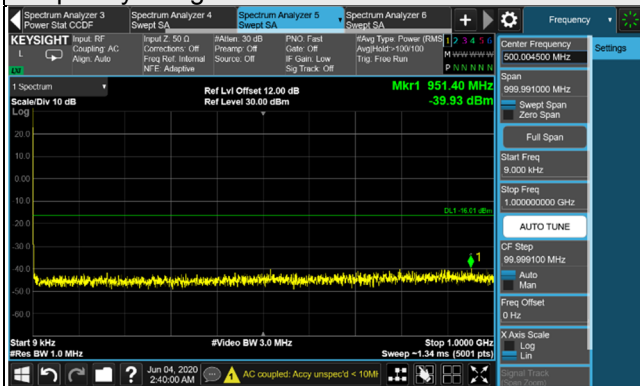

Channel 2175

Frequency Range : 9kHz~1GHz

Frequency Range : 1GHz~26.5GHz

Channel 2300

Frequency Range : 9kHz~1GHz

Frequency Range : 1GHz~26.5GHz

LTE Band 4 NB-IoT Guard band

Signal at lower (Fixed on chain 0)

LTE Band 4 NB-IoT Guard band / Channel Bandwidth: 10MHz

Channel 2000

Frequency Range : 9kHz~1GHz

Frequency Range : 1GHz~26.5GHz

Channel 2175

Frequency Range : 9kHz~1GHz

Frequency Range : 1GHz~26.5GHz

Channel 2350