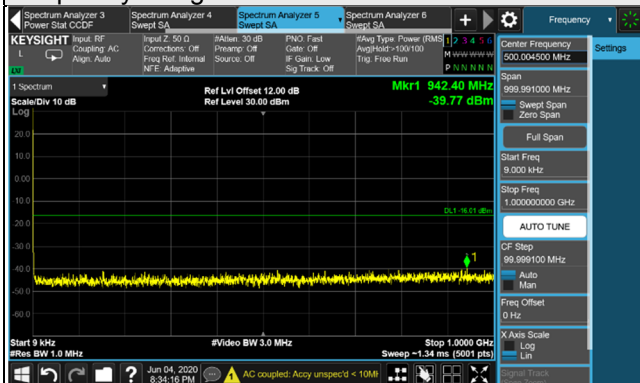

LTE Band 4 / Chain 1 / Channel Bandwidth: 15MHz

Channel 2025

Frequency Range : 9kHz~1GHz

Frequency Range : 1GHz~26.5GHz

Channel 2175

Frequency Range : 9kHz~1GHz

Frequency Range : 1GHz~26.5GHz

Channel 2325

Frequency Range : 9kHz~1GHz

Frequency Range : 1GHz~26.5GHz

*The 9kHz signal over the limit is from Spectrum.

LTE Band 4 / Chain 1 / Channel Bandwidth: 20MHz

Channel 2050

Frequency Range : 9kHz~1GHz

Frequency Range : 1GHz~26.5GHz

Channel 2175

Frequency Range : 9kHz~1GHz

Frequency Range : 1GHz~26.5GHz

Channel 2300

Frequency Range : 9kHz~1GHz

Frequency Range : 1GHz~26.5GHz

LTE Band 4 NB-IoT Guard band

Signal at lower (Fixed on chain 0)

LTE Band 4 NB-IoT Guard band / Channel Bandwidth: 10MHz

Channel 2000

Frequency Range : 9kHz~1GHz

Frequency Range : 1GHz~26.5GHz

Channel 2175

Frequency Range : 9kHz~1GHz

Frequency Range : 1GHz~26.5GHz

Channel 2350