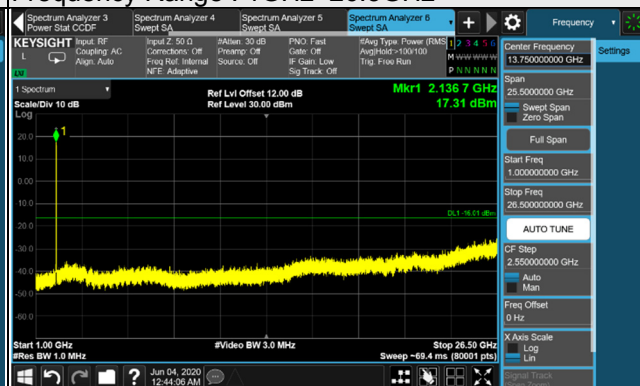

Frequency Range : 9kHz~1GHz

Frequency Range : 1GHz~26.5GHz

*The 9kHz signal over the limit is from Spectrum.

LTE Band 4 / Chain 1 / Channel Bandwidth: 20MHz

Channel 2050

Frequency Range : 9kHz~1GHz

Frequency Range : 1GHz~26.5GHz

Channel 2175

Frequency Range : 9kHz~1GHz

Frequency Range : 1GHz~26.5GHz

Channel 2300

Frequency Range : 9kHz~1GHz

Frequency Range : 1GHz~26.5GHz

LTE Band 4 NB-IoT Guard band

Signal at lower (Fixed on chain 0)

LTE Band 4 NB-IoT Guard band / Channel Bandwidth: 10MHz

Channel 2000

Frequency Range : 9kHz~1GHz

Frequency Range : 1GHz~26.5GHz

Channel 2175

Frequency Range : 9kHz~1GHz

Frequency Range : 1GHz~26.5GHz

Channel 2350