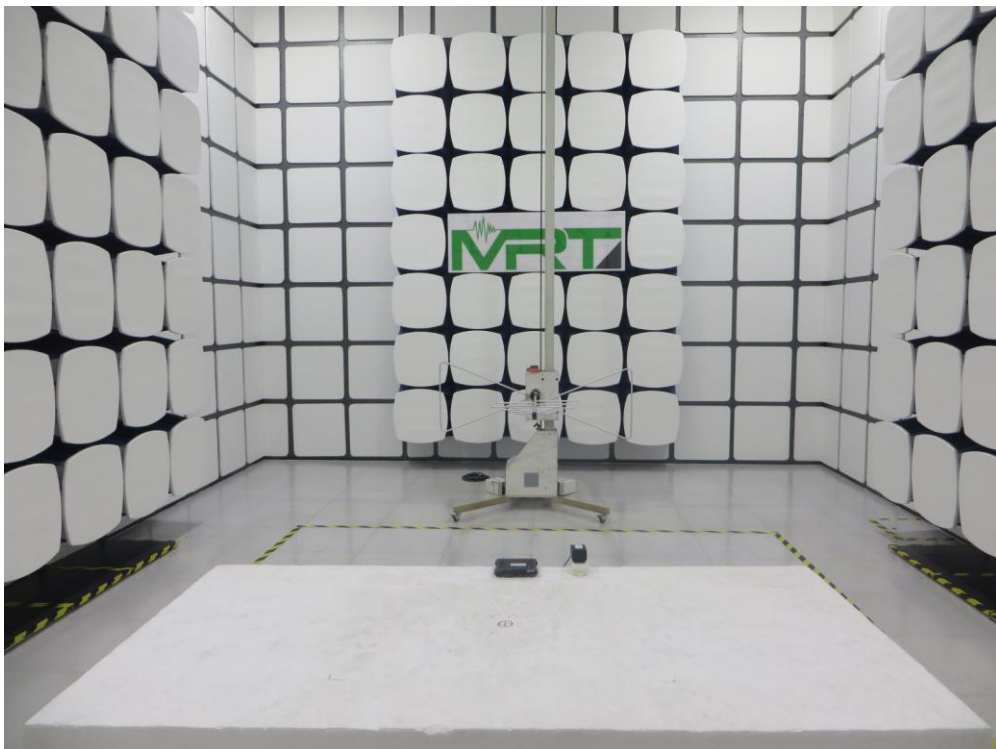

FCC Part15C Test Setup Photo

Description: Front view of Conducted Emission Test Setup

Description: Back view of Conducted Emission Test Setup

Description: Radiated Emission Test Setup for 9kHz ~ 30MHz

Description: Radiated Emission Test Setup for 30MHz ~ 1GHz

Description: Radiated Emission Test Setup for 1GHz ~ 18GHz

Description: Radiated Emission Test Setup for 18GHz ~ 25GHz