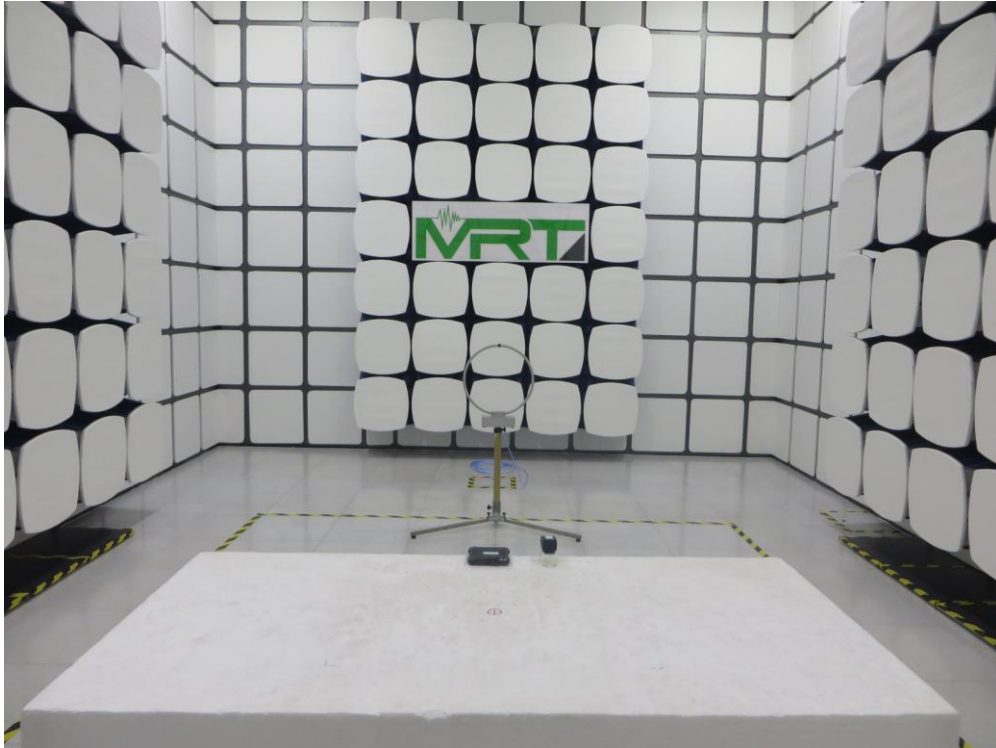

FCC Part15C Test Setup Photo

Description: Front view of Conducted Emission Test Setup

Description: Back view of Conducted Emission Test Setup

Description: Radiated Emission Test Setup for 9kHz ~ 30MHz

Description: Radiated Emission Test Setup for 30MHz ~ 1GHz

Description: Radiated Emission Test Setup for 1GHz ~ 18GHz

Description: Radiated Emission Test Setup for 18GHz ~ 25GHz