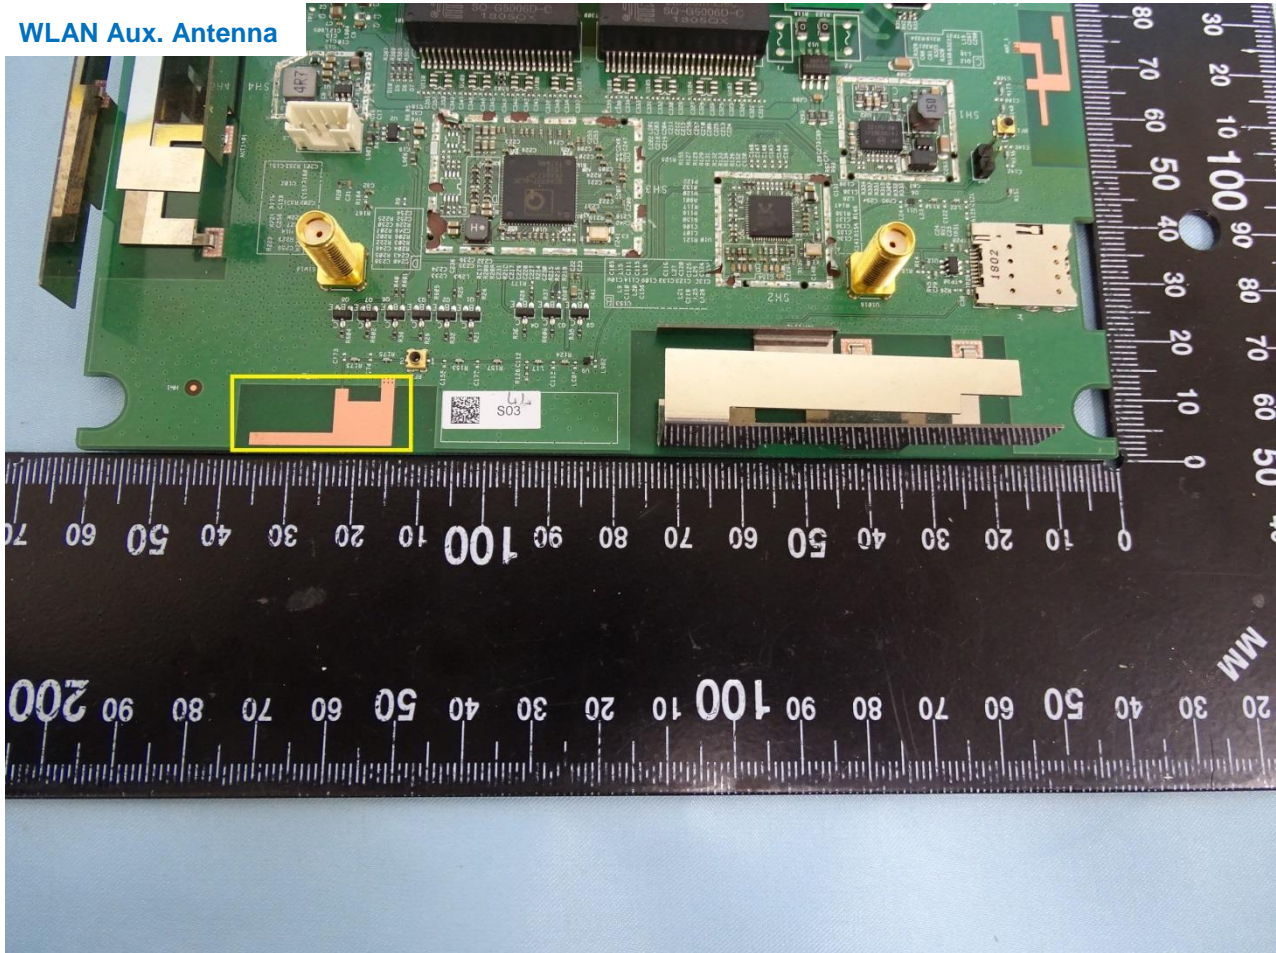

Brand Name: Movistar / Model Name: RTL0055VW-D112

WLAN Aux. Antenna

————THE END————