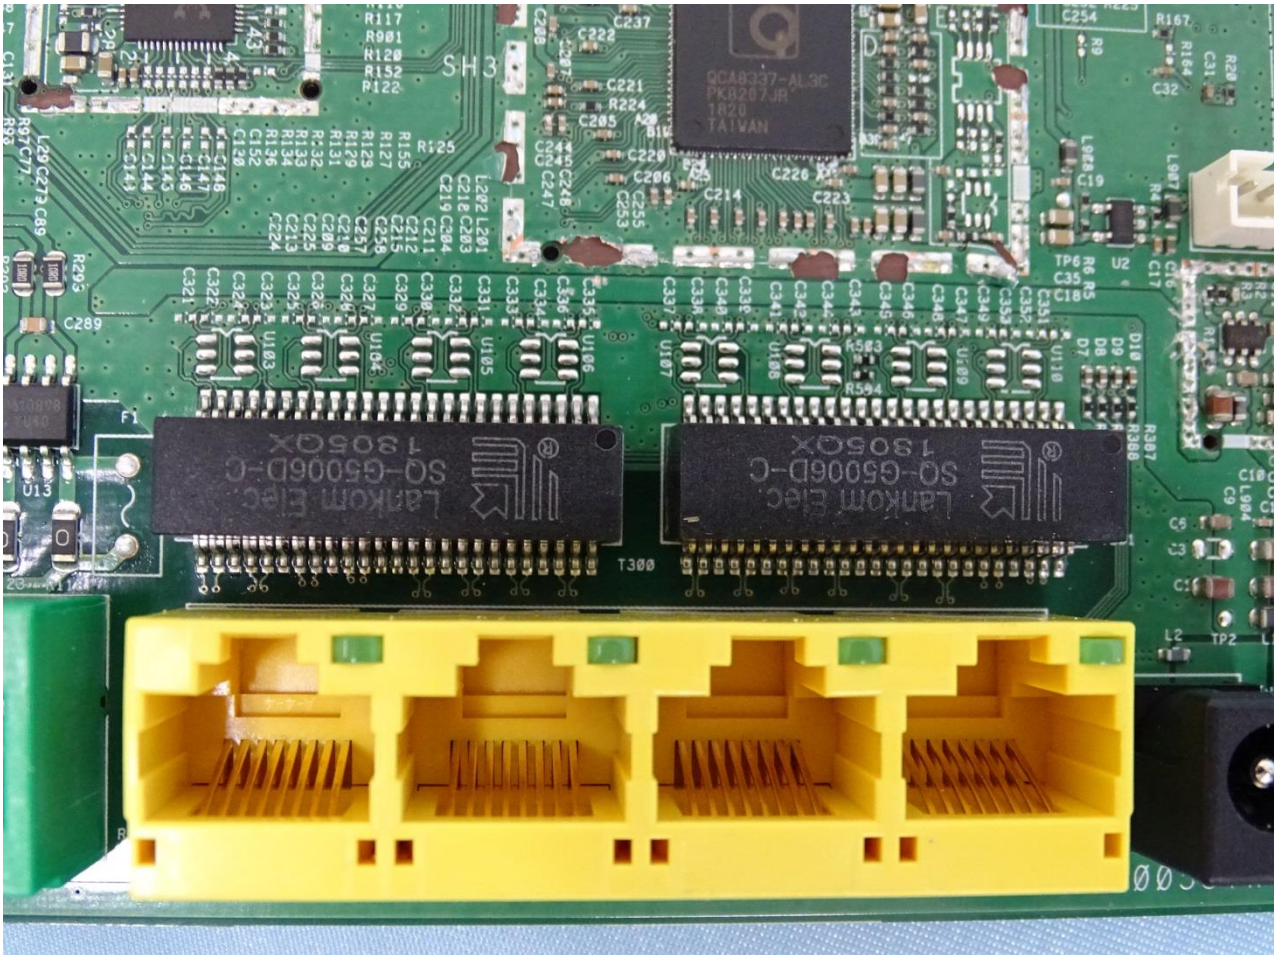

Brand Name: Movistar / Model Name: RTL0055VW-D112

Brand Name: Movistar / Model Name: RTL0055VW-D112

Brand Name: Movistar / Model Name: RTL0055VW-D112

Brand Name: Movistar / Model Name: RTL0055VW-D112

Brand Name: Movistar / Model Name: RTL0055VW-D112

Brand Name: Movistar / Model Name: RTL0055VW-D112

Brand Name: Movistar / Model Name: RTL0055VW-D112

WWAN Main Antenna

Brand Name: Movistar / Model Name: RTL0055VW-D112

WWAN Aux. Antenna

Brand Name: Movistar / Model Name: RTL0055VW-D112

WLAN Main Antenna

Brand Name: Movistar / Model Name: RTL0055VW-D112

WLAN Aux. Antenna

————THE END————