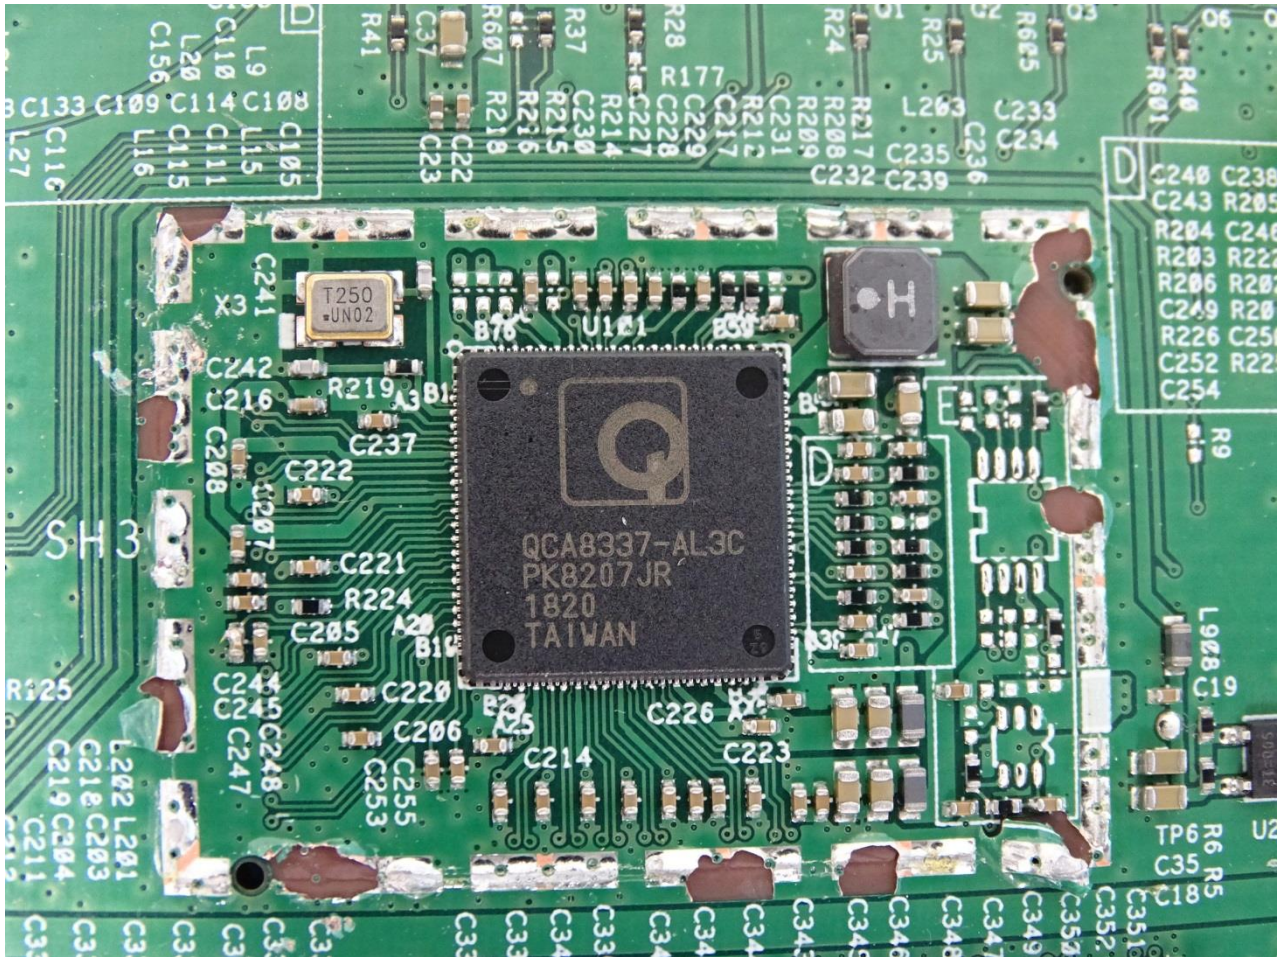

Brand Name: Movistar / Model Name: RTL0055VW-D112

Brand Name: Movistar / Model Name: RTL0055VW-D112

Brand Name: Movistar / Model Name: RTL0055VW-D112

Brand Name: Movistar / Model Name: RTL0055VW-D112

Brand Name: Movistar / Model Name: RTL0055VW-D112

Brand Name: Movistar / Model Name: RTL0055VW-D112

Brand Name: Movistar / Model Name: RTL0055VW-D112

WWAN Main Antenna

Brand Name: Movistar / Model Name: RTL0055VW-D112

WWAN Aux. Antenna

Brand Name: Movistar / Model Name: RTL0055VW-D112

WLAN Main Antenna

Brand Name: Movistar / Model Name: RTL0055VW-D112

WLAN Aux. Antenna

————THE END————