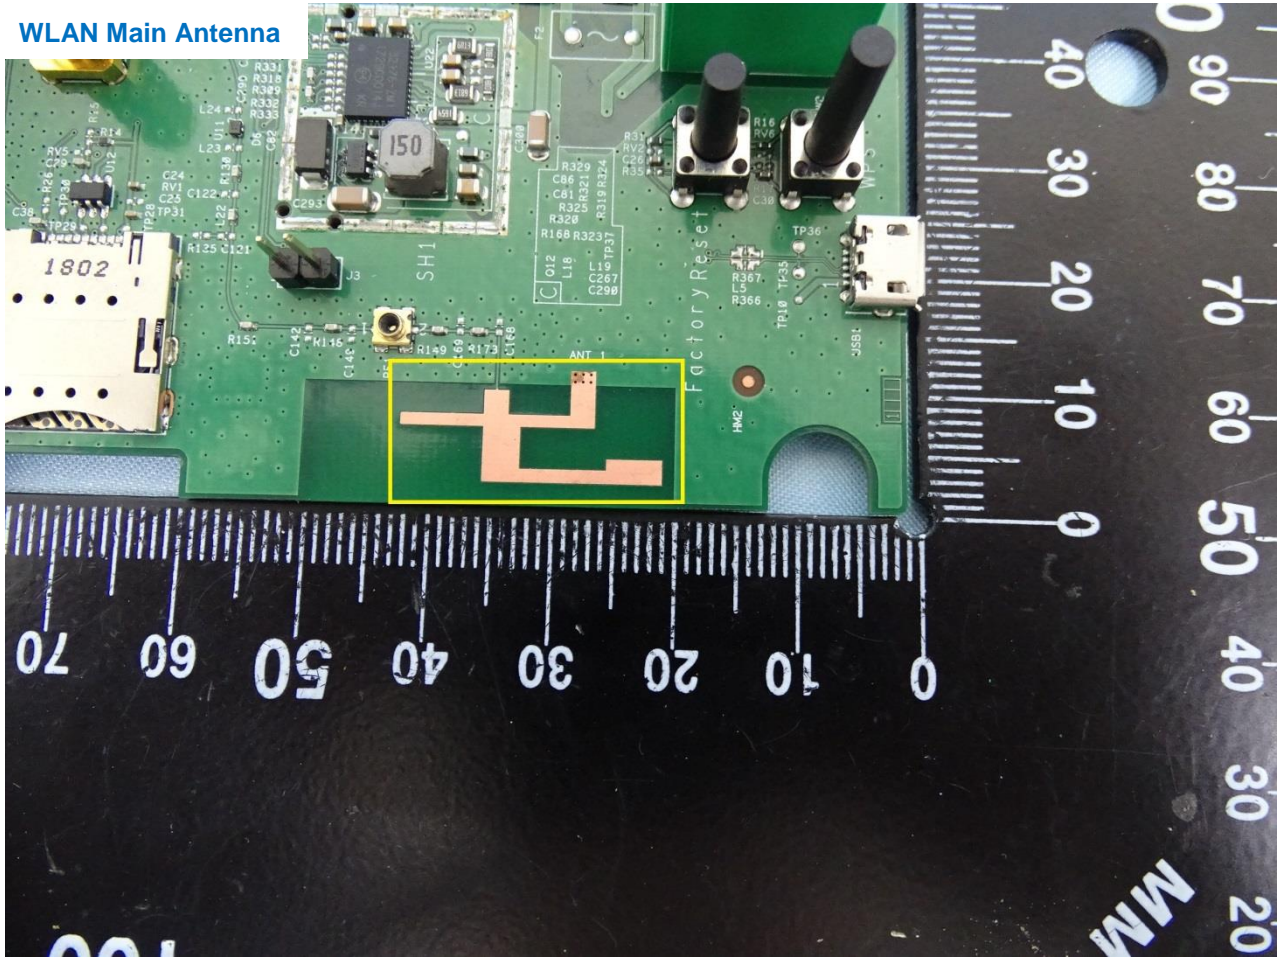

Brand Name: Movistar / Model Name: RTL0055VW-D112

WLAN Main Antenna