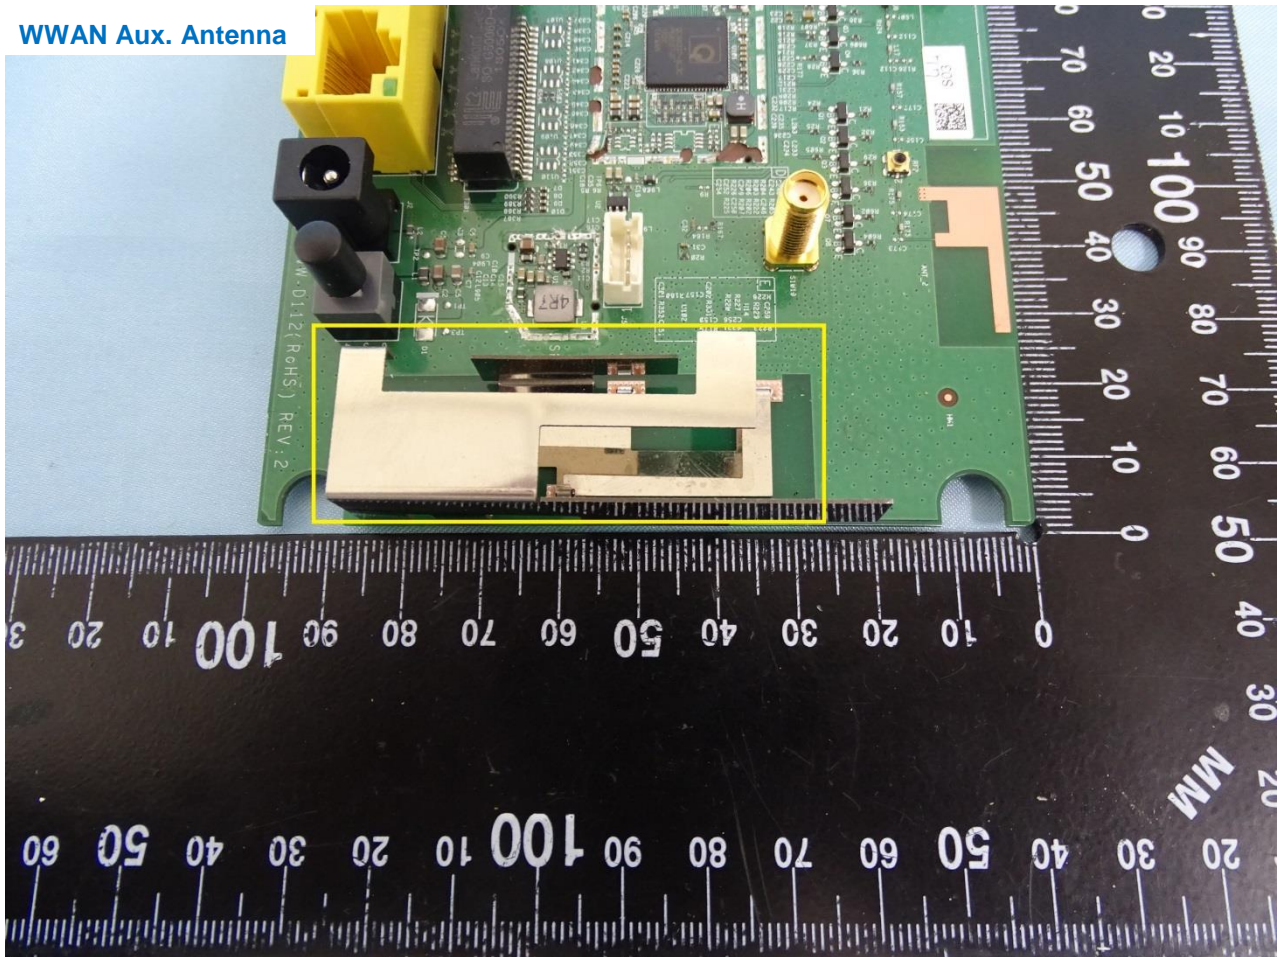

Brand Name: Movistar / Model Name: RTL0055VW-D112

Brand Name: Movistar / Model Name: RTL0055VW-D112

WWAN Main Antenna

Brand Name: Movistar / Model Name: RTL0055VW-D112

WWAN Aux. Antenna

Brand Name: Movistar / Model Name: RTL0055VW-D112