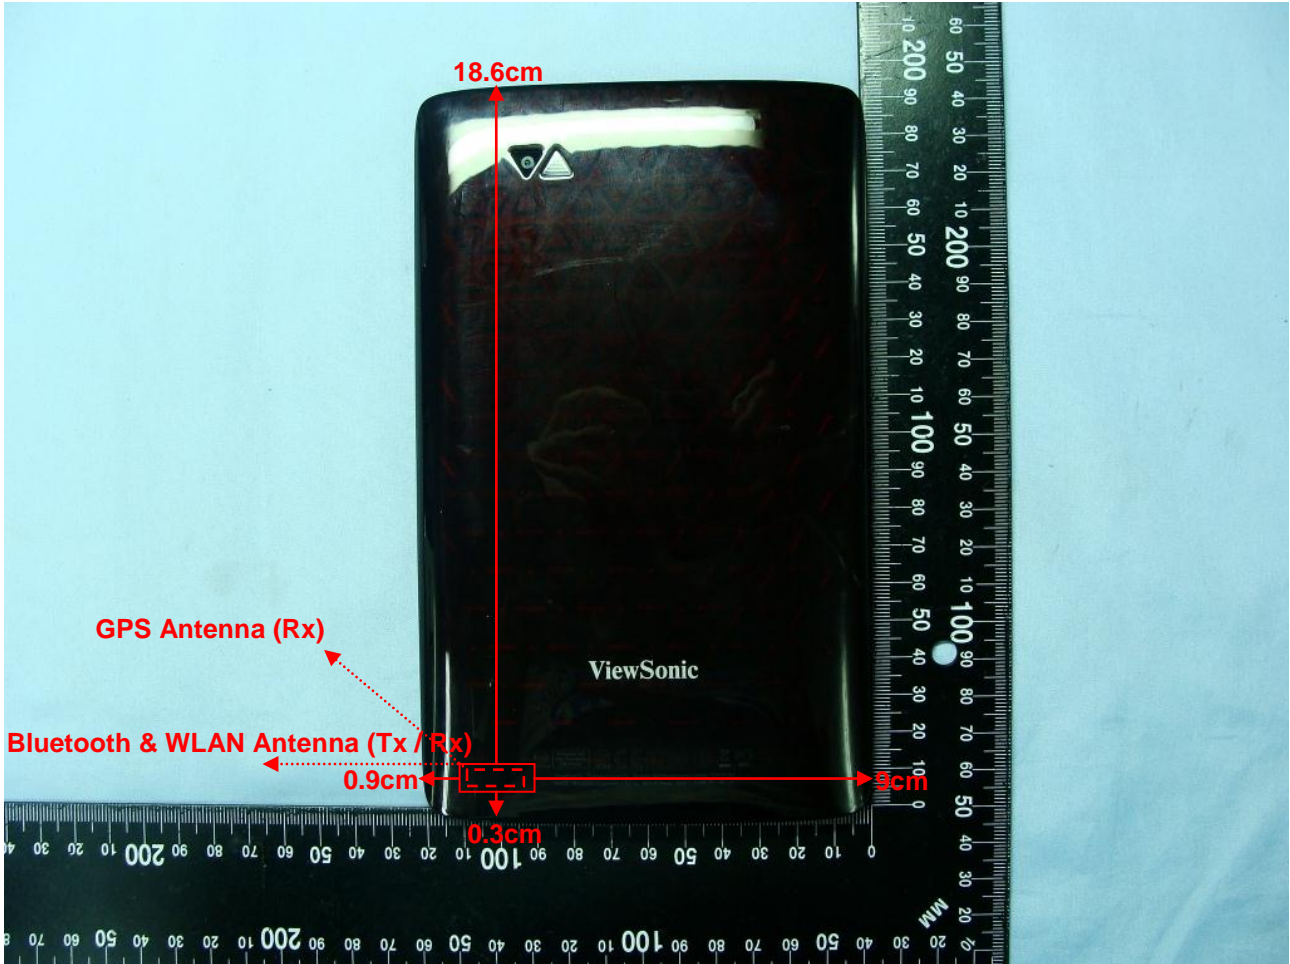

Brand Name: ViewSonic / Model Name: VS14109

Antenna location	Length	Width
Bluetooth & WLAN Antenna (TX / RX)	2.0 cm	0.6 cm
GPS Antenna (RX)	1.7 cm	0.7 cm