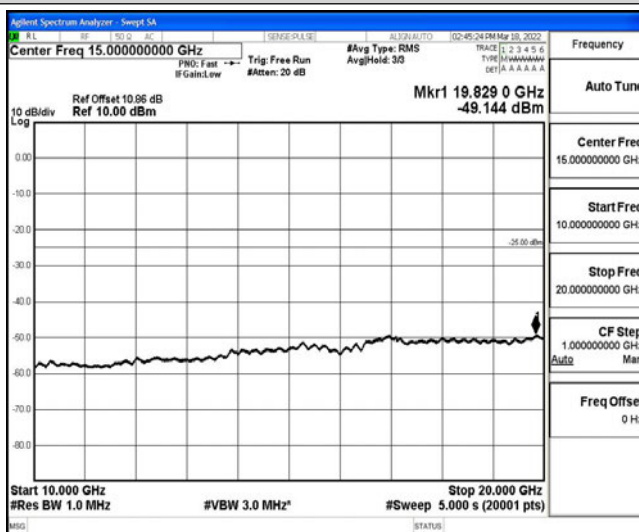

Band38-15MHz-QPSK-38000-1RB#0-Range4:1000~10000MHz

Band38-15MHz-QPSK-38000-1RB#0-Range5:10000~20000MHz

Band38-15MHz-QPSK-38000-1RB#0-Range6:20000~26500MHz

Band38-15MHz-QPSK-38175-1RB#0-Range1:0.009~0.15MHz