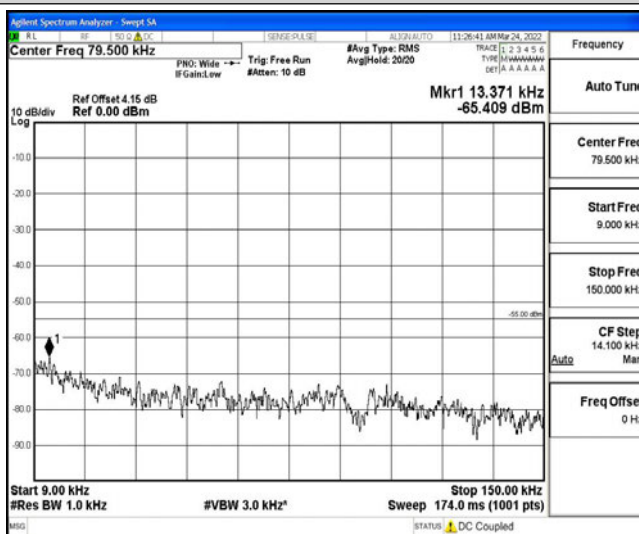

Band38-15MHz-16QAM-38000-1RB#0-Range5:10000~20000MHz

Band38-15MHz-16QAM-38000-1RB#0-Range6:20000~26500MHz

Band38-15MHz-16QAM-38175-1RB#0-Range1:0.009~0.15MHz

Band38-15MHz-16QAM-38175-1RB#0-Range2:0.15~30MHz