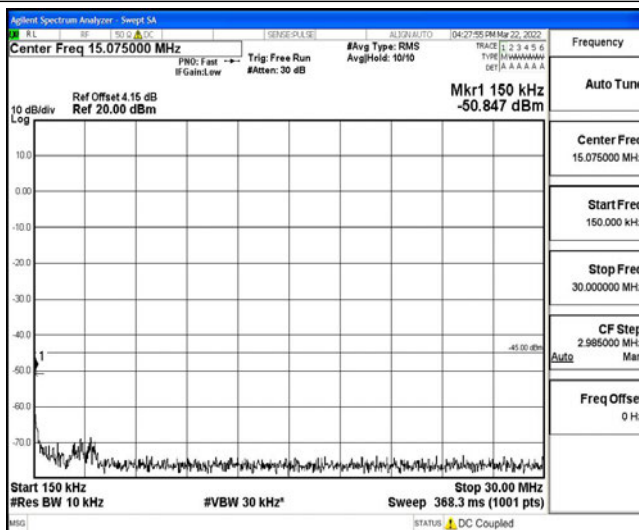

Band38-20MHz-16QAM-38000-1RB#0-Range6:20000~26500MHz

Band38-20MHz-16QAM-38150-1RB#0-Range1:0.009~0.15MHz

Band38-20MHz-16QAM-38150-1RB#0-Range2:0.15~30MHz

Band38-20MHz-16QAM-38150-1RB#0-Range3:30~1000MHz

Band38-20MHz-16QAM-38150-1RB#0-Range4: 1000~10000MHz