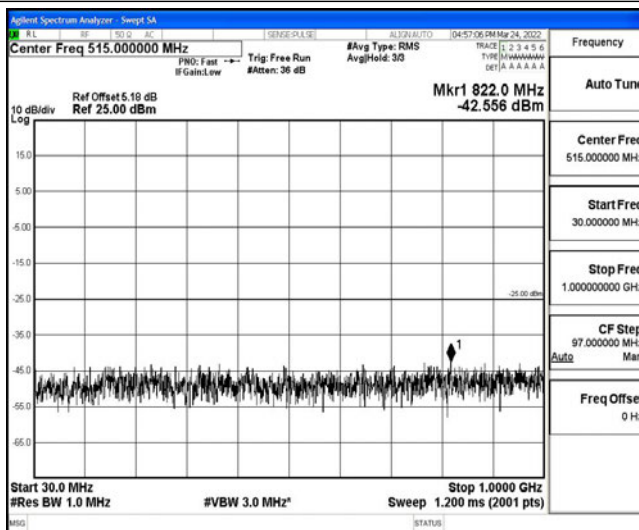

Band38-20MHz-16QAM-38000-1RB#0-Range1:0.009~0.15MHz

Band38-20MHz-16QAM-38000-1RB#0-Range2:0.15~30MHz

Band38-20MHz-16QAM-38000-1RB#0-Range3:30~1000MHz

Band38-20MHz-16QAM-38000-1RB#0-Range4:1000~10000MHz

Band38-20MHz-16QAM-38000-1RB#0-Range5:10000~20000MHz