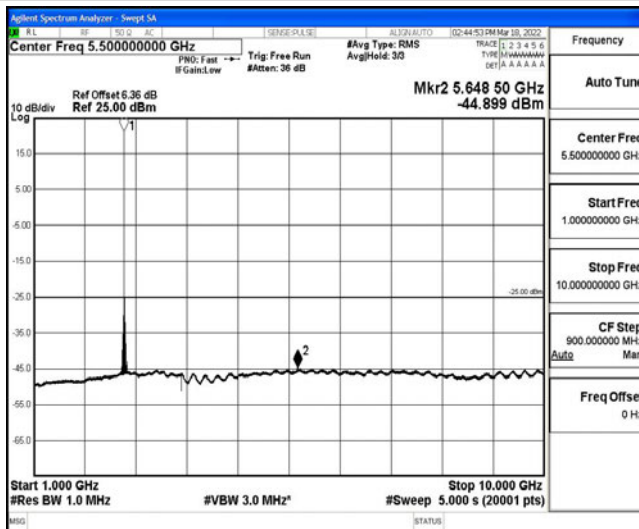

Band38-15MHz-QPSK-38000-1RB#0-Range4:1000~10000MHz

Band38-15MHz-QPSK-38000-1RB#0-Range5:10000~20000MHz

Band38-15MHz-QPSK-38000-1RB#0-Range6:20000~26500MHz

Band38-15MHz-QPSK-38175-1RB#0-Range1:0.009~0.15MHz