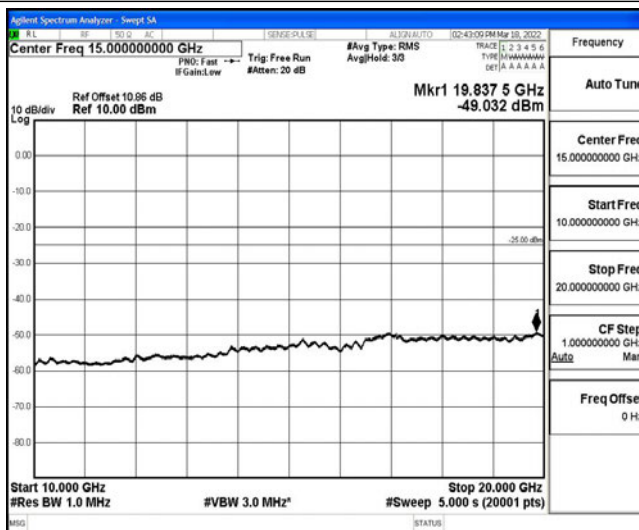

Band38-15MHz-16QAM-37825-1RB#0-Range1:0.009~0.15MHz

Band38-15MHz-16QAM-37825-1RB#0-Range2:0.15~30MHz

Band38-15MHz-16QAM-37825-1RB#0-Range3:30~1000MHz

Band38-15MHz-16QAM-37825-1RB#0-Range4:1000~10000MHz

Band38-15MHz-16QAM-37825-1RB#0-Range5:10000~20000MHz