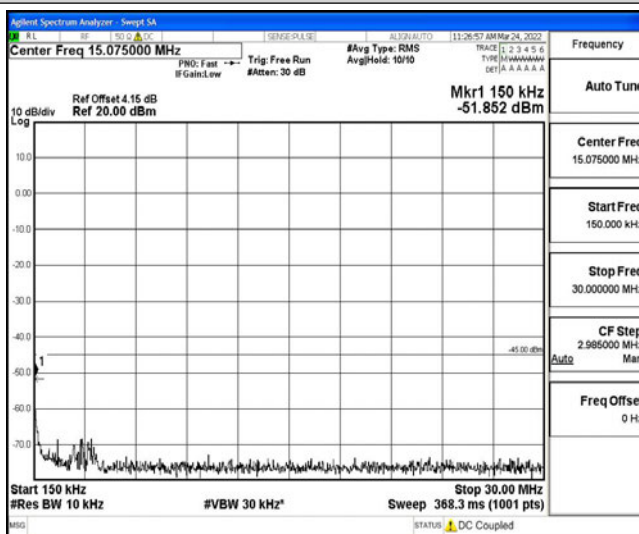

Band38-15MHz-16QAM-38000-1RB#0-Range5:10000~20000MHz

Band38-15MHz-16QAM-38000-1RB#0-Range6:20000~26500MHz

Band38-15MHz-16QAM-38175-1RB#0-Range1:0.009~0.15MHz

Band38-15MHz-16QAM-38175-1RB#0-Range2:0.15~30MHz