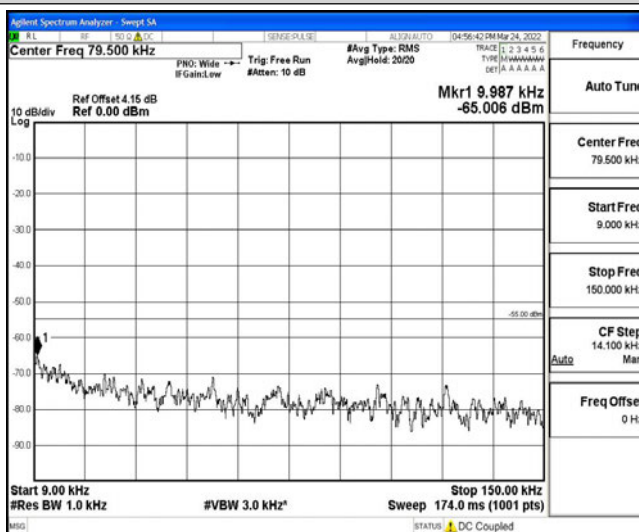

Band38-20MHz-16QAM-38000-1RB#0-Range1:0.009~0.15MHz