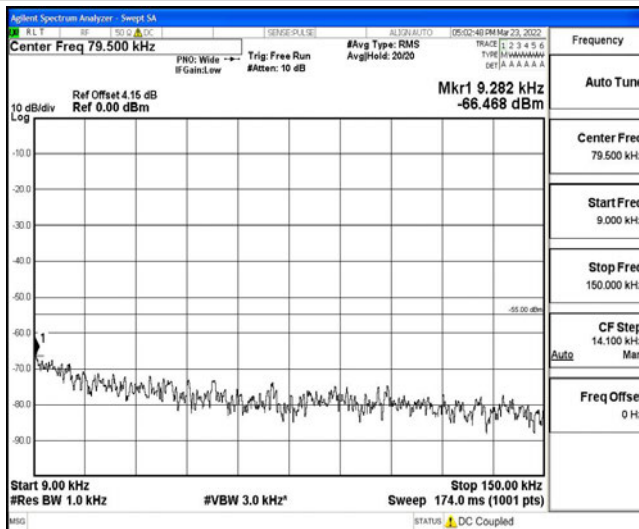

Band38-15MHz-16QAM-38000-1RB#0-Range1:0.009~0.15MHz