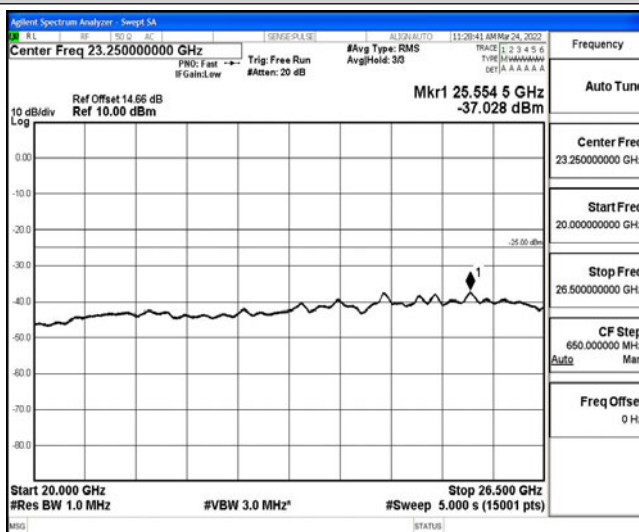

Band38-15MHz-16QAM-38175-1RB#0-Range3:30~1000MHz

Band38-15MHz-16QAM-38175-1RB#0-Range4:1000~10000MHz

Band38-15MHz-16QAM-38175-1RB#0-Range5:10000~20000MHz

Band38-15MHz-16QAM-38175-1RB#0-Range6:20000~26500MHz