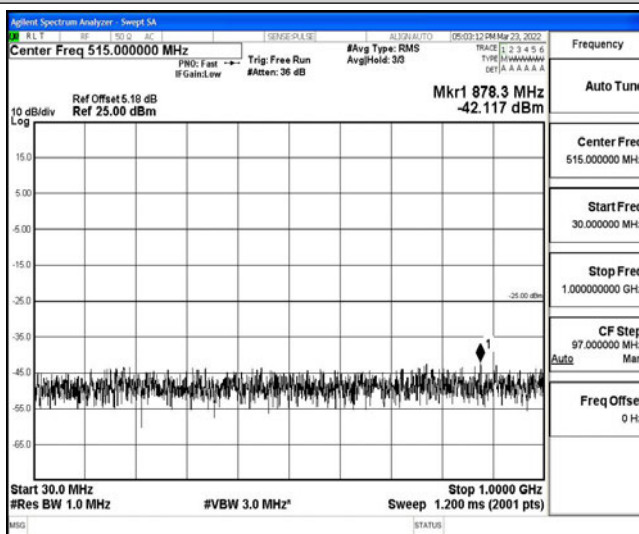

Band38-15MHz-16QAM-37825-1RB#0-Range6:20000~26500MHz

Band38-15MHz-16QAM-38000-1RB#0-Range1:0.009~0.15MHz

Band38-15MHz-16QAM-38000-1RB#0-Range2:0.15~30MHz

Band38-15MHz-16QAM-38000-1RB#0-Range3:30~1000MHz

Band38-15MHz-16QAM-38000-1RB#0-Range4:1000~10000MHz