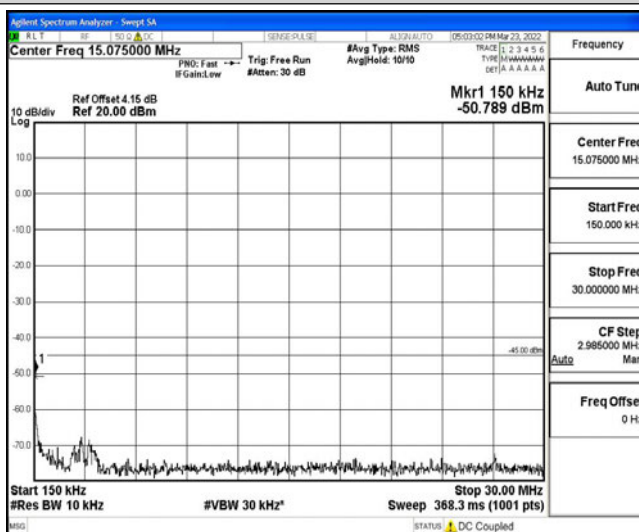

Band38-15MHz-16QAM-37825-1RB#0-Range6:20000~26500MHz

Band38-15MHz-16QAM-38000-1RB#0-Range1:0.009~0.15MHz

Band38-15MHz-16QAM-38000-1RB#0-Range2:0.15~30MHz

Band38-15MHz-16QAM-38000-1RB#0-Range3:30~1000MHz

Band38-15MHz-16QAM-38000-1RB#0-Range4:1000~10000MHz