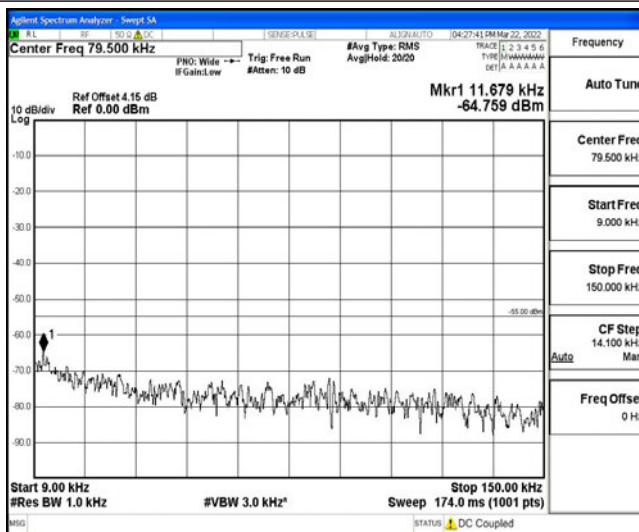

Band38-20MHz-16QAM-38150-1RB#0-Range1:0.009~0.15MHz