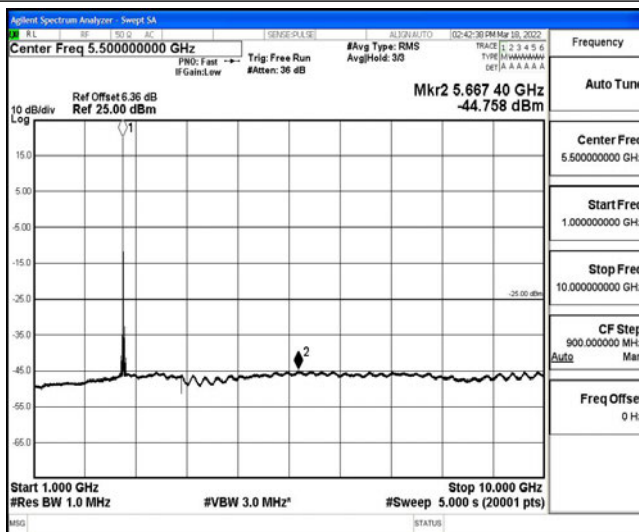

Band38-15MHz-16QAM-37825-1RB#0-Range1:0.009~0.15MHz

Band38-15MHz-16QAM-37825-1RB#0-Range2:0.15~30MHz

Band38-15MHz-16QAM-37825-1RB#0-Range3:30~1000MHz

Band38-15MHz-16QAM-37825-1RB#0-Range4:1000~10000MHz

Band38-15MHz-16QAM-37825-1RB#0-Range5:10000~20000MHz