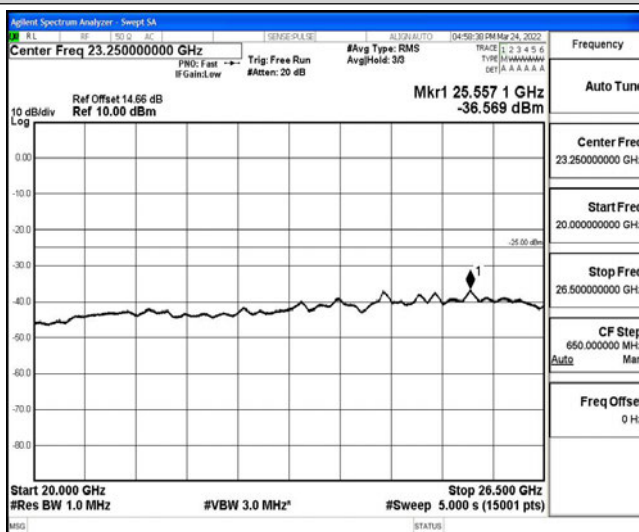

Band38-20MHz-16QAM-38000-1RB#0-Range6:20000~26500MHz