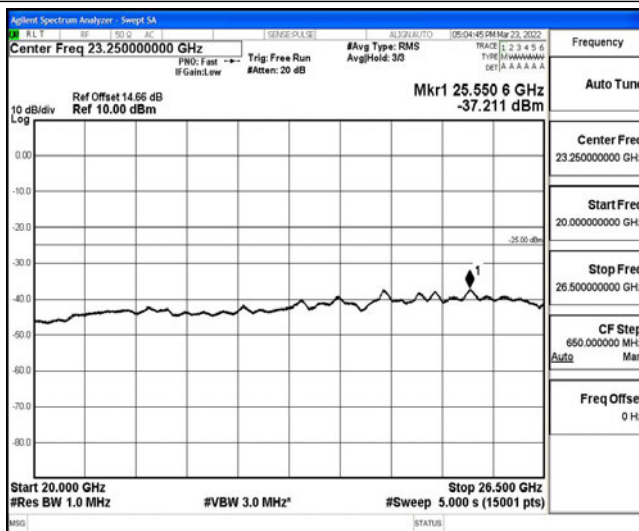

Band38-15MHz-16QAM-38000-1RB#0-Range6:20000~26500MHz