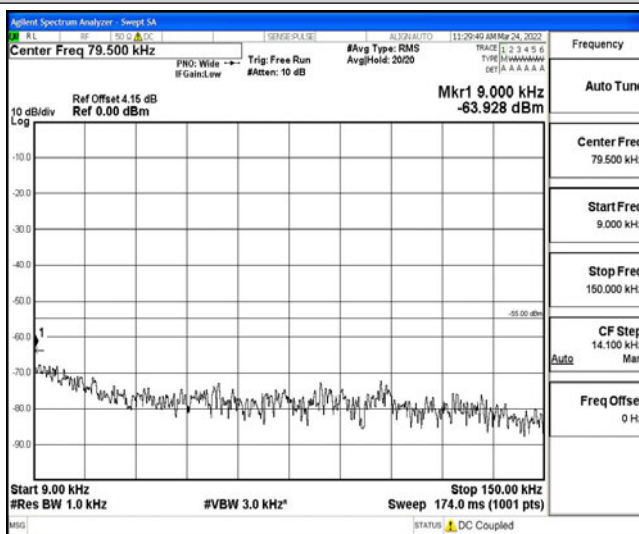

Band38-20MHz-QPSK-37850-1RB#0-Range1:0.009~0.15MHz