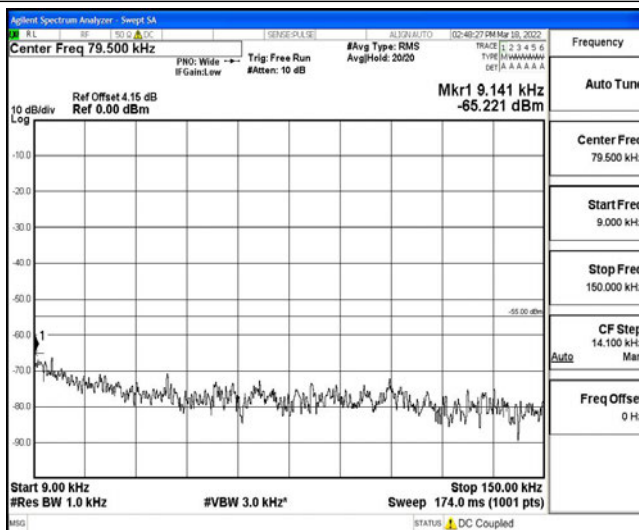

Band38-15MHz-QPSK-38000-1RB#0-Range4:1000~10000MHz

Band38-15MHz-QPSK-38000-1RB#0-Range5:10000~20000MHz

Band38-15MHz-QPSK-38000-1RB#0-Range6:20000~26500MHz

Band38-15MHz-QPSK-38175-1RB#0-Range1:0.009~0.15MHz