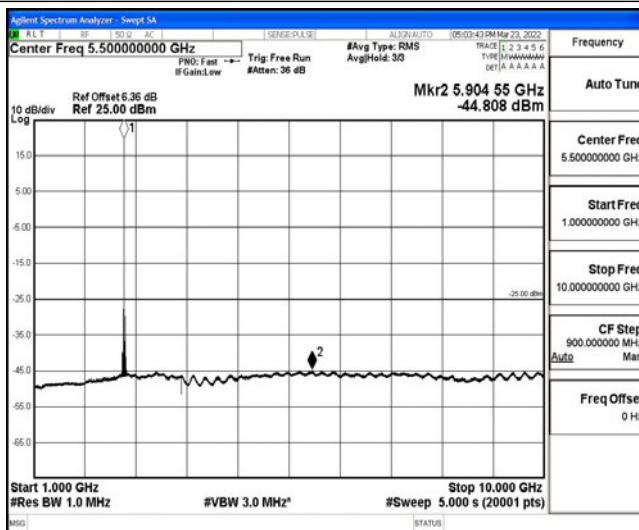

Band38-15MHz-16QAM-37825-1RB#0-Range6:20000~26500MHz

Band38-15MHz-16QAM-38000-1RB#0-Range1:0.009~0.15MHz

Band38-15MHz-16QAM-38000-1RB#0-Range2:0.15~30MHz

Band38-15MHz-16QAM-38000-1RB#0-Range3:30~1000MHz

Band38-15MHz-16QAM-38000-1RB#0-Range4:1000~10000MHz