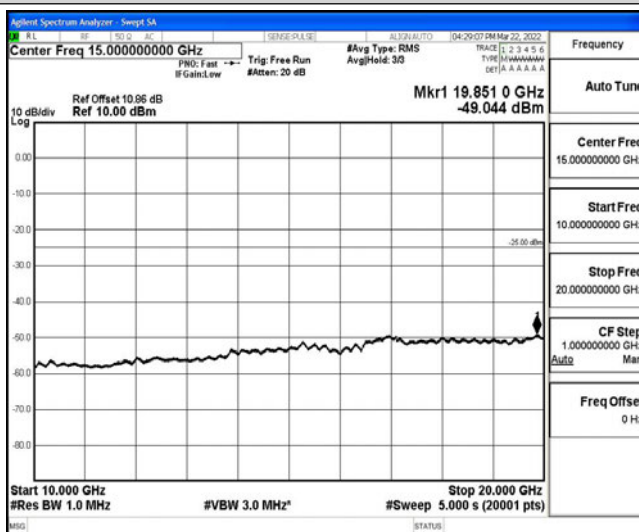

Band38-20MHz-16QAM-38150-1RB#0-Range5: 10000~20000MHz