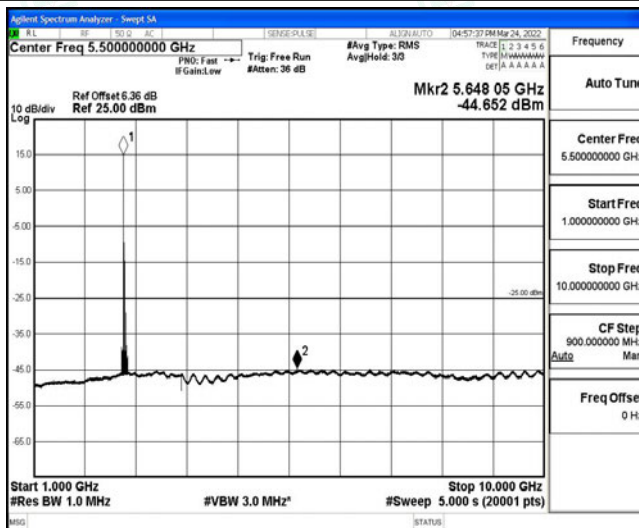

Band38-20MHz-16QAM-38000-1RB#0-Range1:0.009~0.15MHz

Band38-20MHz-16QAM-38000-1RB#0-Range2:0.15~30MHz

Band38-20MHz-16QAM-38000-1RB#0-Range3:30~1000MHz

Band38-20MHz-16QAM-38000-1RB#0-Range4:1000~10000MHz

Band38-20MHz-16QAM-38000-1RB#0-Range5:10000~20000MHz