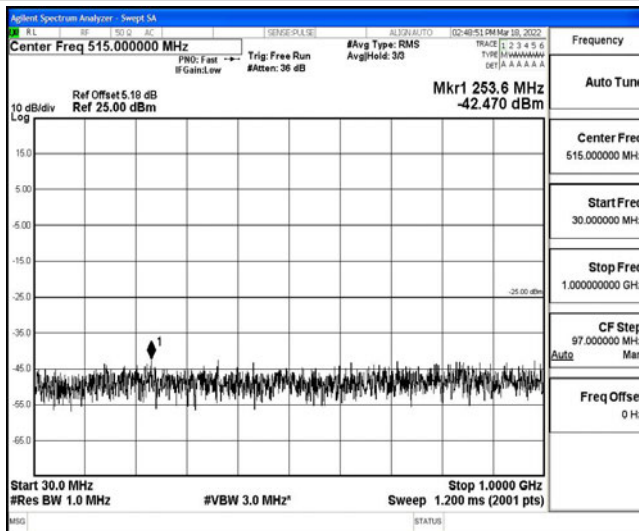

Band38-15MHz-QPSK-38175-1RB#0-Range3:30~1000MHz