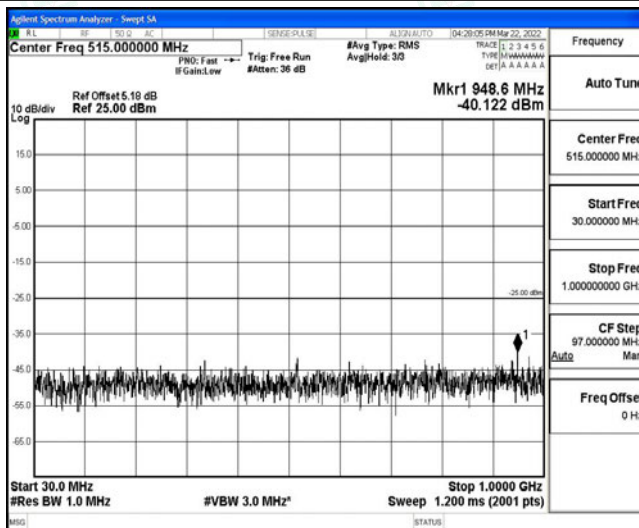

Band38-20MHz-16QAM-38000-1RB#0-Range6:20000~26500MHz

Band38-20MHz-16QAM-38150-1RB#0-Range1:0.009~0.15MHz

Band38-20MHz-16QAM-38150-1RB#0-Range2:0.15~30MHz

Band38-20MHz-16QAM-38150-1RB#0-Range3:30~1000MHz

Band38-20MHz-16QAM-38150-1RB#0-Range4: 1000~10000MHz