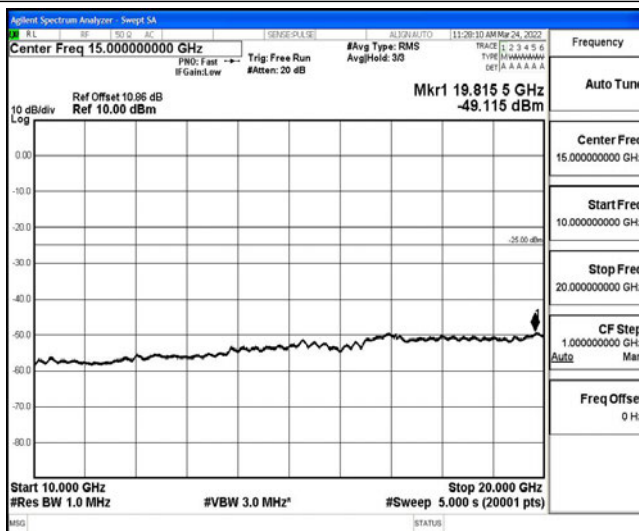

Band38-15MHz-16QAM-38175-1RB#0-Range3:30~1000MHz

Band38-15MHz-16QAM-38175-1RB#0-Range4:1000~10000MHz

Band38-15MHz-16QAM-38175-1RB#0-Range5:10000~20000MHz

Band38-15MHz-16QAM-38175-1RB#0-Range6:20000~26500MHz