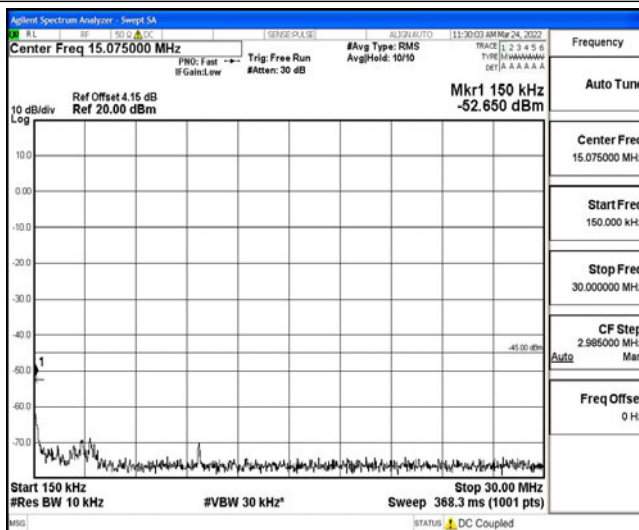

Band38-20MHz-QPSK-37850-1RB#0-Range2:0.15~30MHz

Band38-20MHz-QPSK-37850-1RB#0-Range3:30~1000MHz