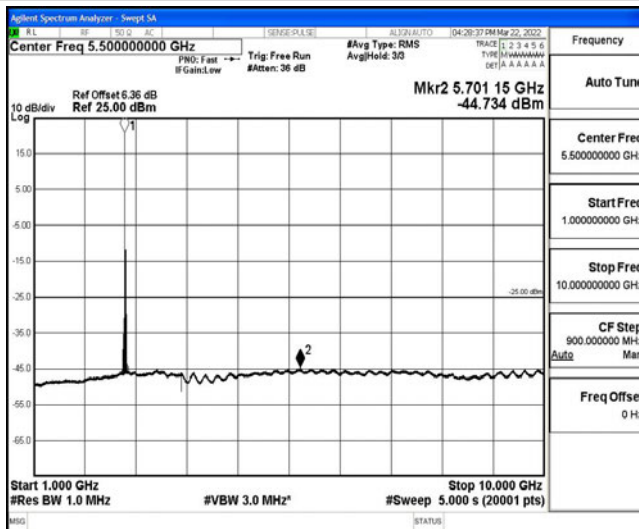

Band38-20MHz-16QAM-38000-1RB#0-Range6:20000~26500MHz

Band38-20MHz-16QAM-38150-1RB#0-Range1:0.009~0.15MHz

Band38-20MHz-16QAM-38150-1RB#0-Range2:0.15~30MHz

Band38-20MHz-16QAM-38150-1RB#0-Range3:30~1000MHz

Band38-20MHz-16QAM-38150-1RB#0-Range4: 1000~10000MHz

Band38-20MHz-16QAM-38150-1RB#0-Range5: 10000~20000MHz

Band38-20MHz-16QAM-38150-1RB#0-Range6:20000~26500MHz