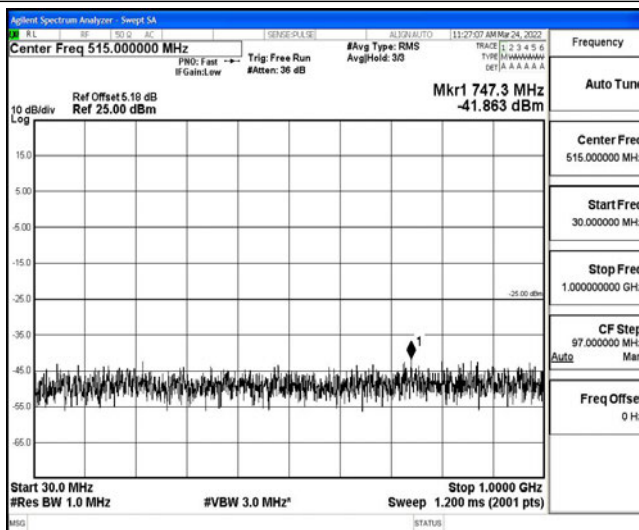

Band38-15MHz-16QAM-38175-1RB#0-Range3:30~1000MHz

Band38-15MHz-16QAM-38175-1RB#0-Range4:1000~10000MHz