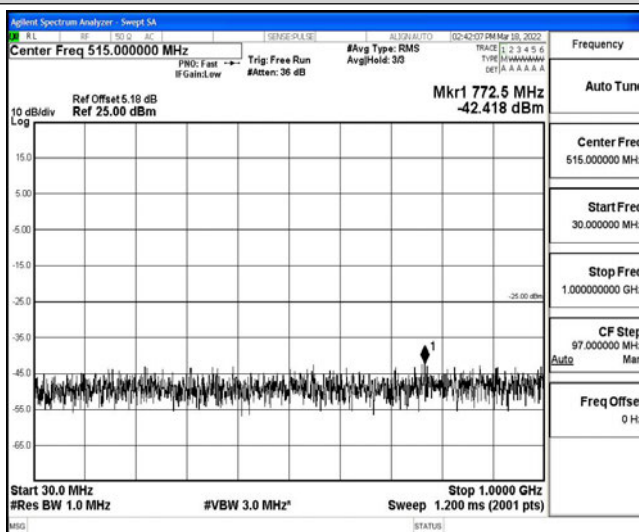

Band38-15MHz-16QAM-37825-1RB#0-Range1:0.009~0.15MHz

Band38-15MHz-16QAM-37825-1RB#0-Range2:0.15~30MHz

Band38-15MHz-16QAM-37825-1RB#0-Range3:30~1000MHz

Band38-15MHz-16QAM-37825-1RB#0-Range4:1000~10000MHz

Band38-15MHz-16QAM-37825-1RB#0-Range5:10000~20000MHz