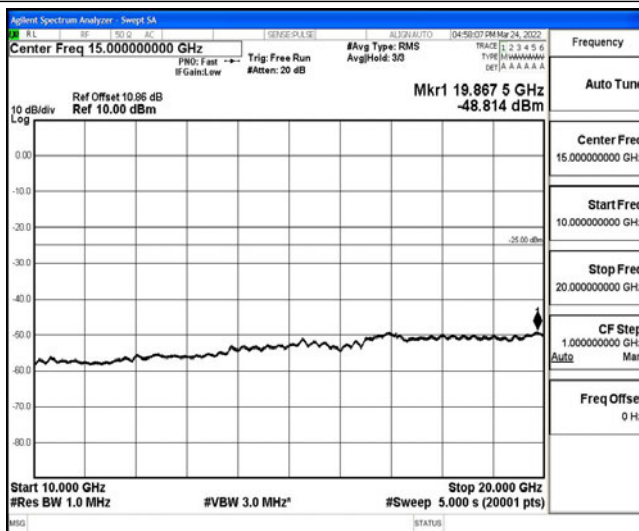

Band38-20MHz-16QAM-38000-1RB#0-Range1:0.009~0.15MHz

Band38-20MHz-16QAM-38000-1RB#0-Range2:0.15~30MHz

Band38-20MHz-16QAM-38000-1RB#0-Range3:30~1000MHz

Band38-20MHz-16QAM-38000-1RB#0-Range4:1000~10000MHz

Band38-20MHz-16QAM-38000-1RB#0-Range5:10000~20000MHz