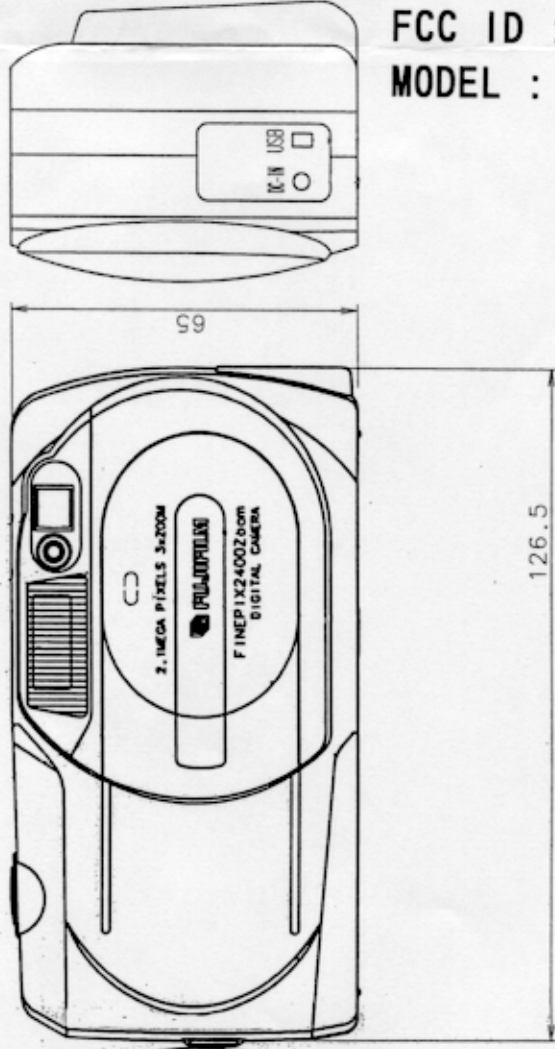

(13) Overall Appearance:
"Front"

"Rear"

"Bottom"

← FCC ID: F5GFP-2400

(14) Rating Plate including FCC ID and the statement per Sec. 15.19(a)(3):
" Rating Plate "

" Owner's Manual "

FCC Statement

This device complies with part 15 of the FCC Rules. Operation is subject to the following two conditions: (1) This device may not cause harmful interference, and (2) this device must accept any interference received, including interference that may cause undesired operation.

FCC ID : F5GFP-2400

MODEL : FinePix2400 ZOOM

DIGITAL CAMERA FCC ID: F5GFP-2400
FinePix 2400 ZOOM 5V  4W

CE

No.

BB11835-300

FUJI PHOTO FILM CO., LTD.
MADE IN CHINA / FABRIQUE EN CHINE

FCC ID : F5GFP-2400
MODEL : FinePix2400 ZOOM

FinePix 2400 ZOOM

Fcc Id Label