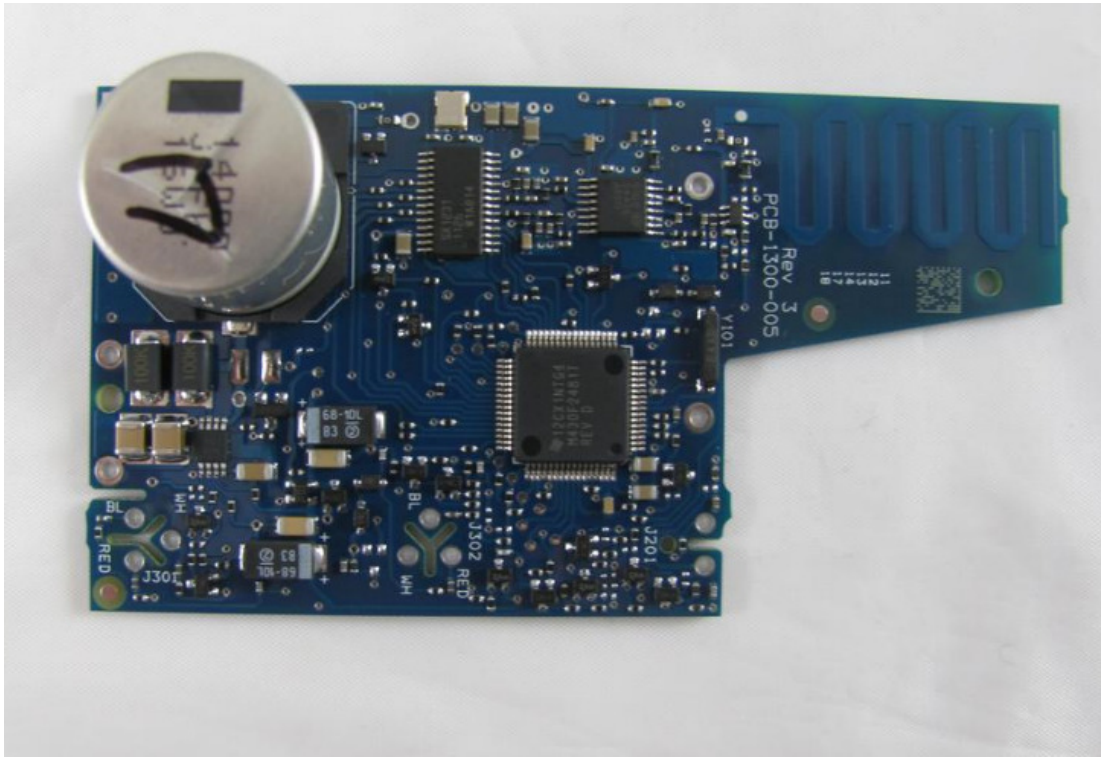

100WC, 100WRC, internal photos;

\*Note, Pit and Remote units of the same register configuration use the same PCB, just a different outer package.

Itron Confidential