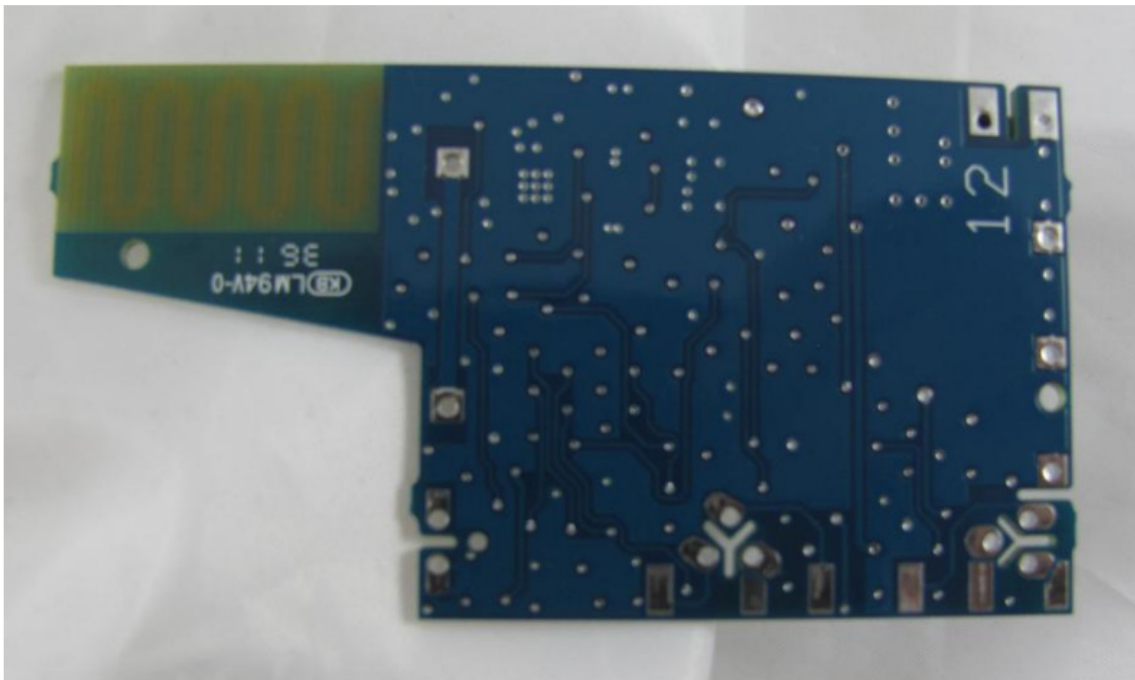

100WC, 100WRC, internal photos;

\*Note, Pit and Remote units of the same register configuration use the same PCB, just a different outer package.

Itron Confidential