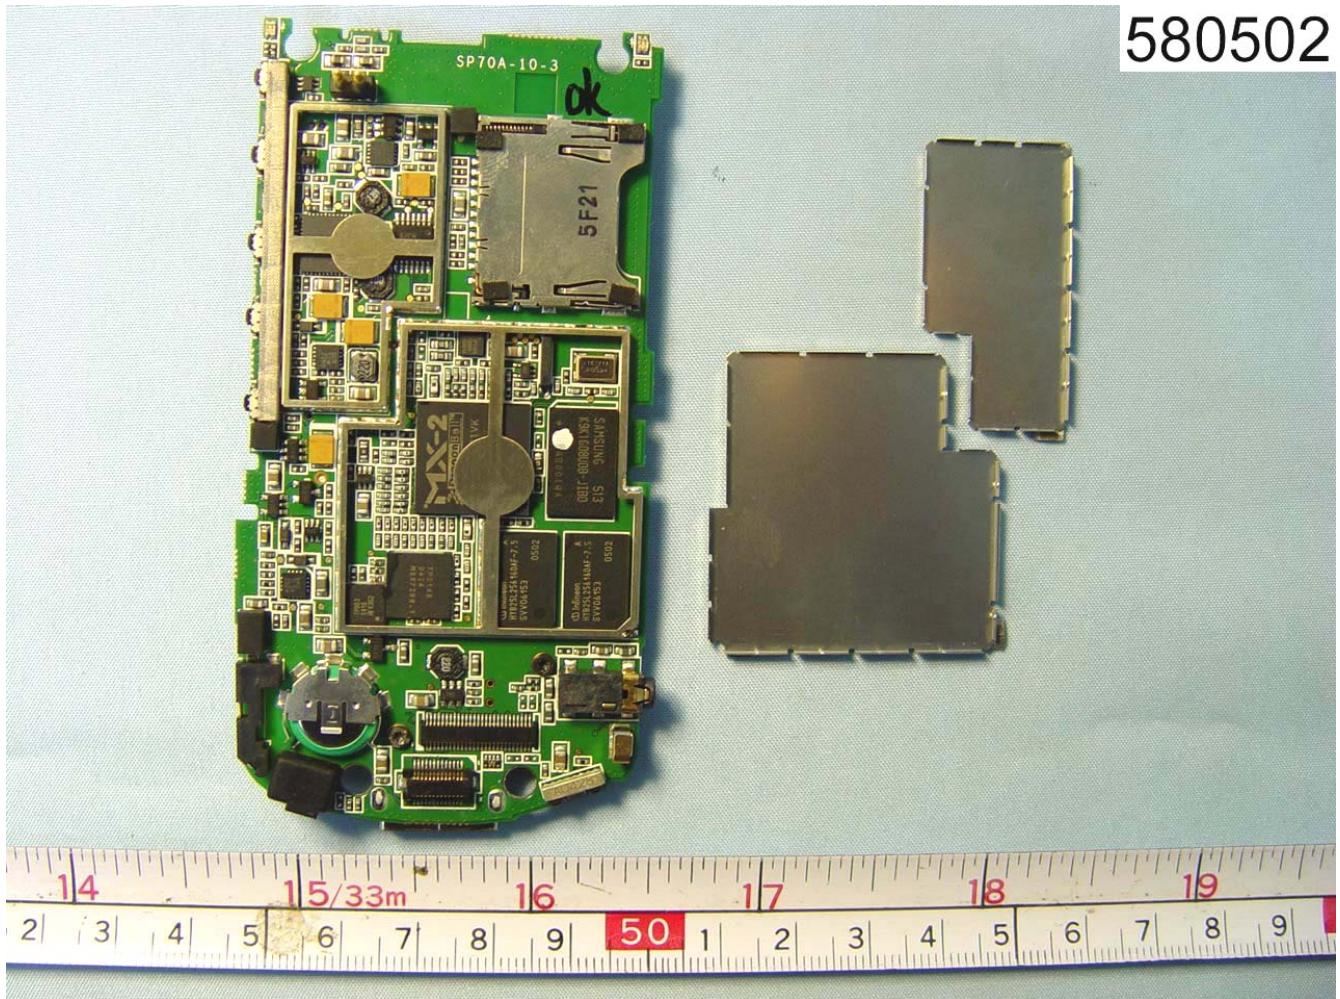

TEL : 886-2-2696-2468

FAX : 886-2-2696-2255

FCC ID : ESN-SP70B

PAGE NUMBER : B10 OF B14

ISSUED DATE : Sep. 27, 2005

Rev. 01

SPORTON International Inc.

TEL : 886-2-2696-2468