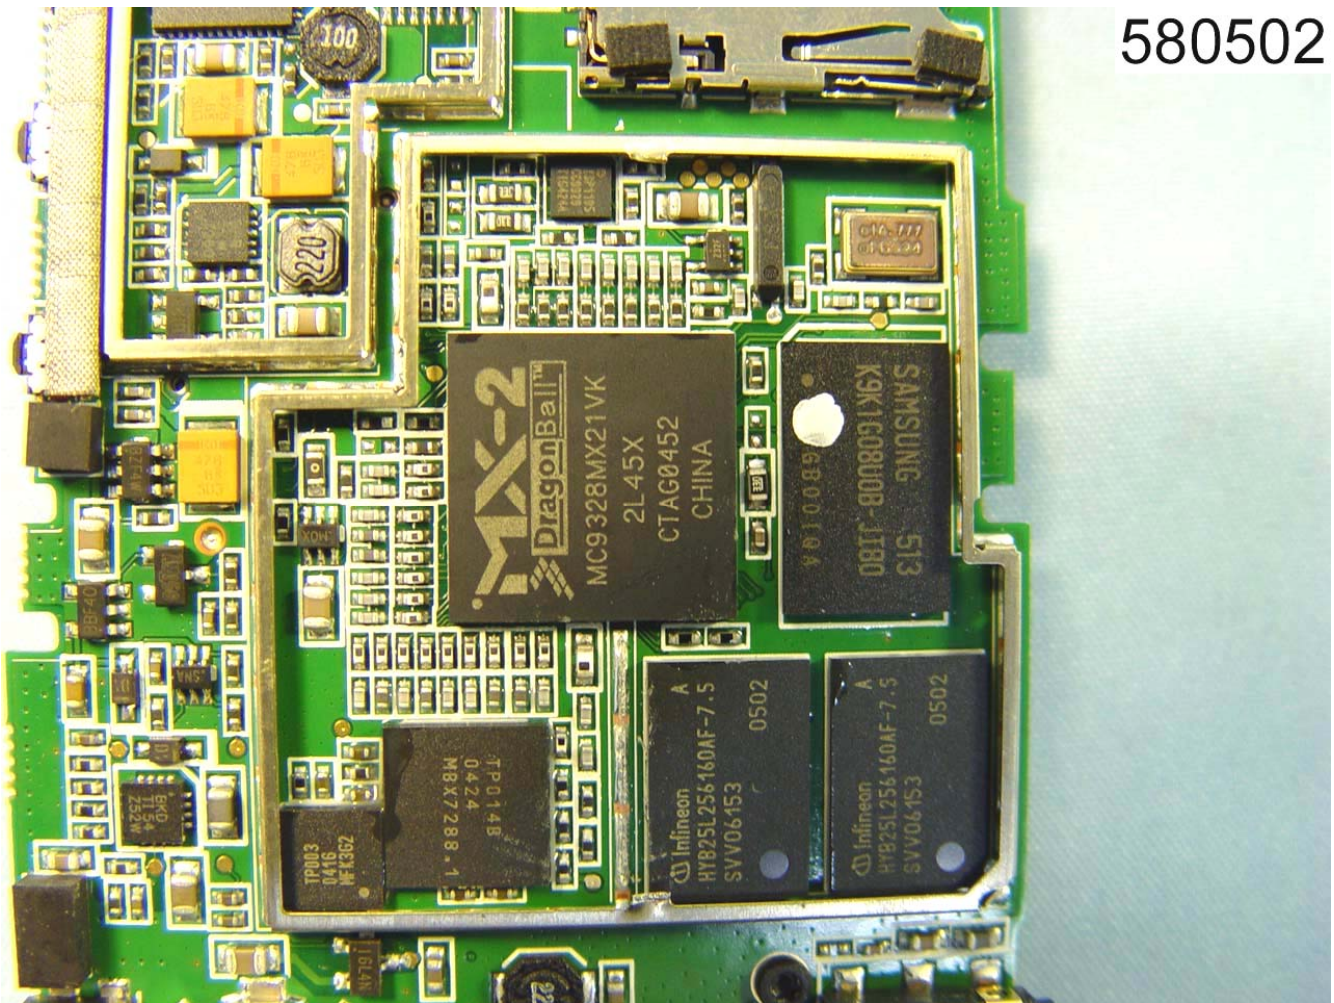

FAX : 886-2-2696-2255

FCC ID : ESN-SP70B

PAGE NUMBER : B11 OF B14

ISSUED DATE : Sep. 27, 2005

Rev. 01

580502

580502

SPORTON International Inc.