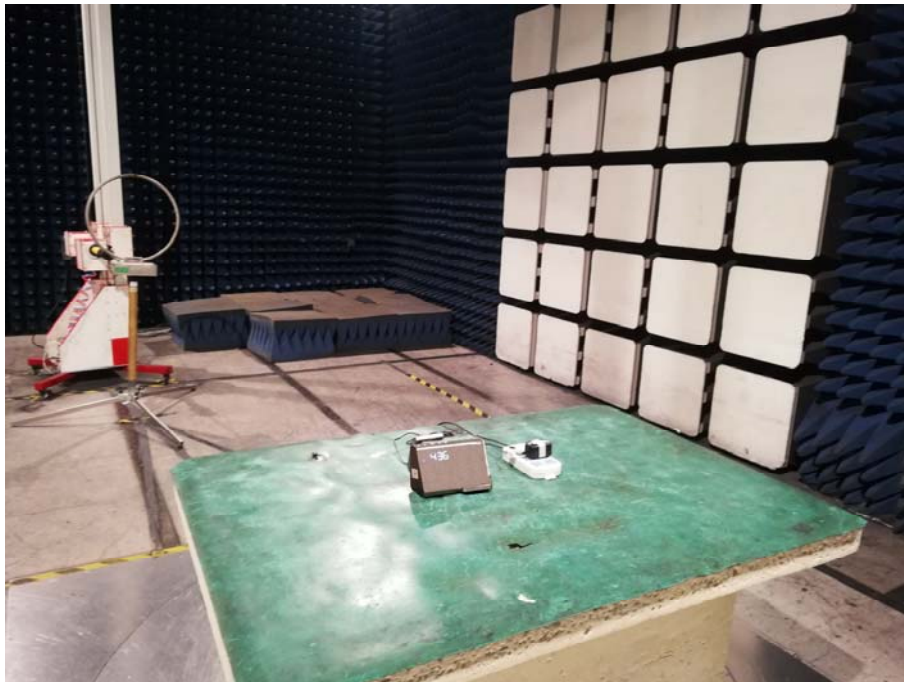

Setup photos

WPT:

Photo of Power Line Conducted Emission Measurement

Radiated Spurious Emissions(9kHz-30MHz)

Radiated Spurious Emissions(30MHz-1GHz)

MPE:

BT:

Conducted Spurious Emissions

Radiated Spurious Emissions(9kHz-30MHz)

Radiated Spurious Emissions(30MHz-1GHz)

Radiated Spurious Emissions(above 1GHz)