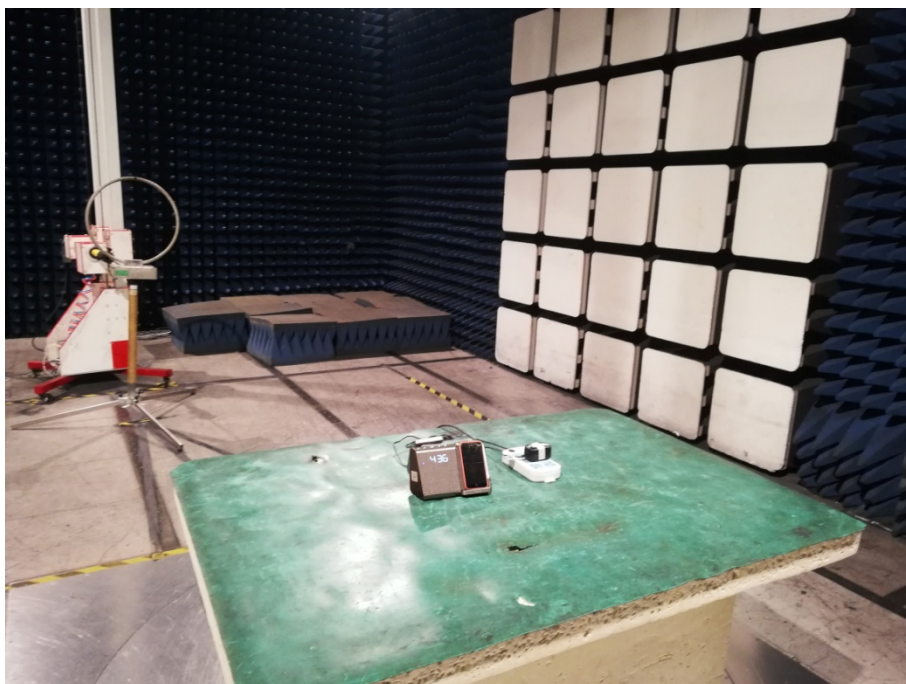

Setup photos

WPT:

Photo of Power Line Conducted Emission Measurement

Radiated Spurious Emissions(9kHz-30MHz)

Radiated Spurious Emissions(30MHz-1GHz)

MPE:

BT:

Conducted Spurious Emissions

Radiated Spurious Emissions(9kHz-30MHz)

Radiated Spurious Emissions(30MHz-1GHz)

Radiated Spurious Emissions(above 1GHz)