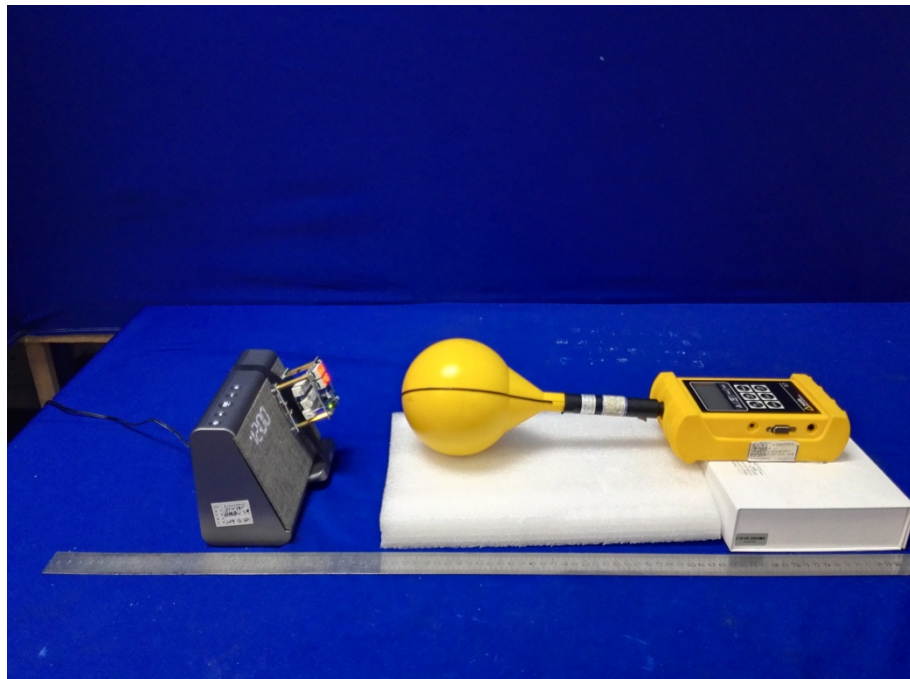

Setup photos

WPT:

Photo of Power Line Conducted Emission Measurement

Radiated Spurious Emissions(9kHz-30MHz)

Radiated Spurious Emissions(30MHz-1GHz)

MPE:

BT:

Conducted Spurious Emissions

Radiated Spurious Emissions(9kHz-30MHz)

Radiated Spurious Emissions(30MHz-1GHz)

Radiated Spurious Emissions(above 1GHz)