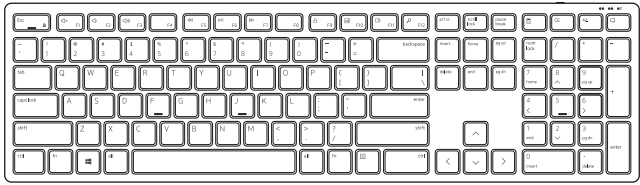

<https://www.dell.com/support/drivers>

<https://www.dell.com/support>
https://www.dell.com/regulatory_compliance

Dell Pro Wireless Keyboard and Mouse

KM5221W

Quick Start Guide

1

①

②