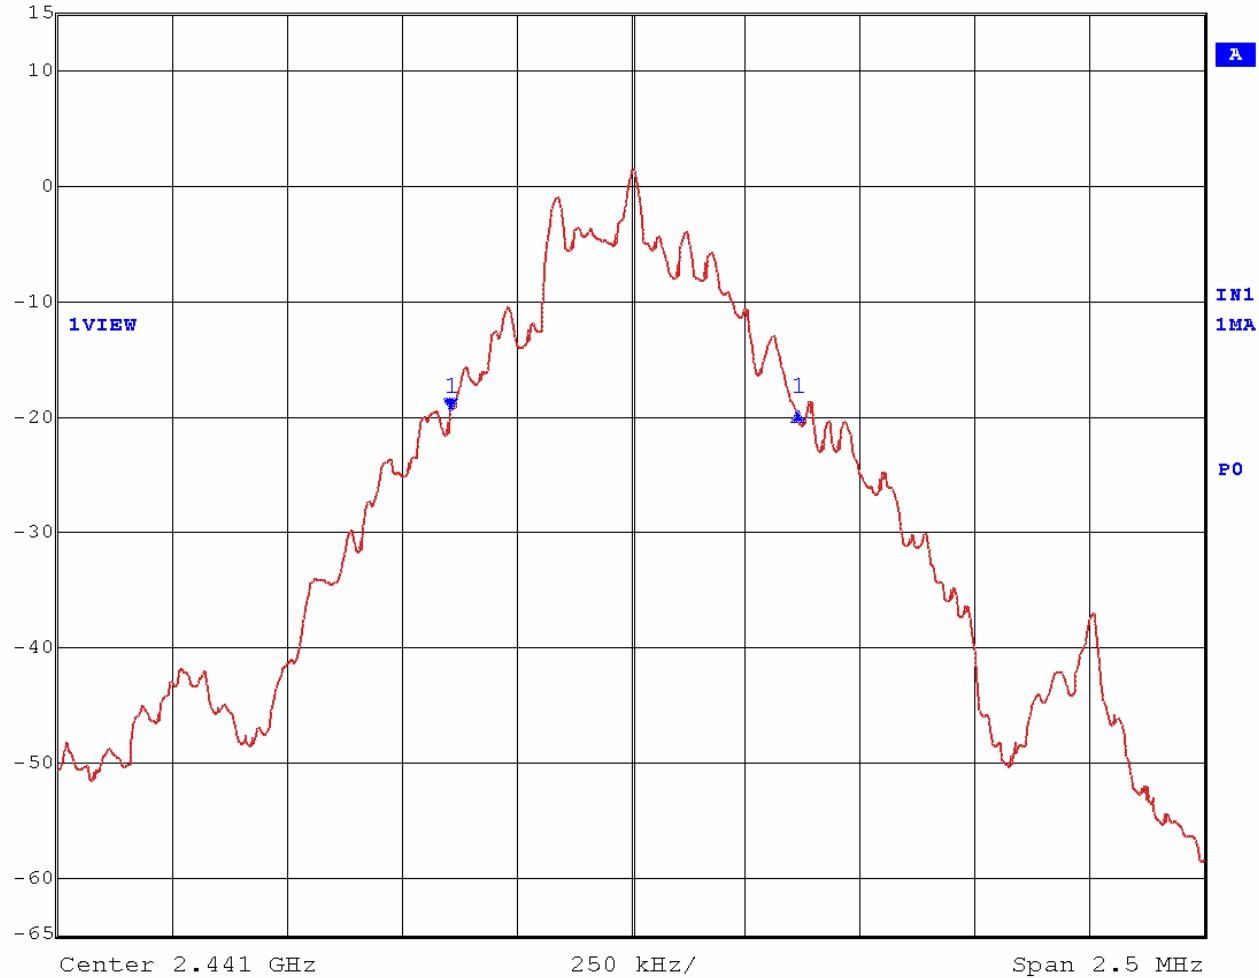

EMC Technologies Report Number: M061027_Cert_EYTF3CSFT_WLAN

APPENDIX J

20dB Bandwidth

20dB Bandwidth – Channel 1

	Delta 1 [T1]	RBW	30 kHz	RF Att	30 dB
Ref Lvl	-0.14 dB	VBW	100 kHz		
15 dBm	751.50300601 kHz	SWT	7 ms	Unit	dBm

Date: 17.JAN.2006 11:59:50

20dB Bandwidth – Channel 40

	Delta 1 [T1]	RBW	30 kHz	RF Att	30 dB
Ref Lvl	-0.03 dB	VBW	100 kHz		
15 dBm	756.51302605 kHz	SWT	7 ms	Unit	dBm

Date: 17.JAN.2006 11:56:24

20dB Bandwidth – Channel 79

	Delta 1 [T1]	RBW	30 kHz	RF Att	30 dB
Ref Lvl	-0.01 dB	VBW	100 kHz		
15 dBm	756.51302605 kHz	SWT	7 ms	Unit	dBm

Date: 17.JAN.2006 11:53:37