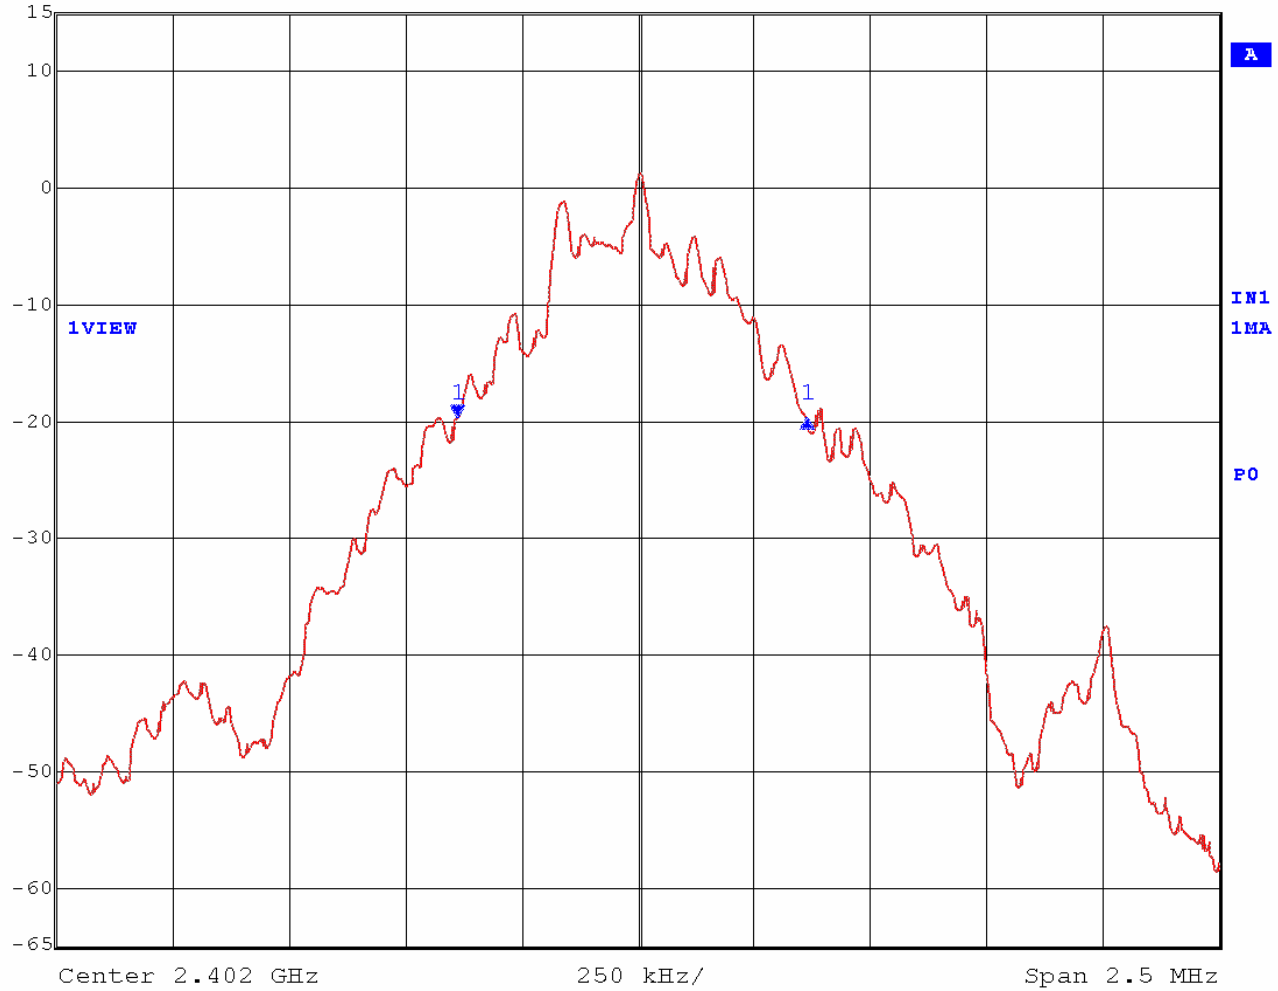

EMC Technologies Report Number: M061027_Cert_EYTF3CSFT_WLAN

APPENDIX J

20dB Bandwidth

20dB Bandwidth – Channel 1

	Delta 1 [T1]	RBW	30 kHz	RF Att	30 dB
Ref Lvl	-0.14 dB	VBW	100 kHz		
15 dBm	751.50300601 kHz	SWT	7 ms	Unit	dBm

Date: 17.JAN.2006 11:59:50

20dB Bandwidth – Channel 40

	Delta 1 [T1]	RBW	30 kHz	RF Att	30 dB
Ref Lvl	-0.03 dB	VBW	100 kHz		
15 dBm	756.51302605 kHz	SWT	7 ms	Unit	dBm

Date: 17.JAN.2006 11:56:24

20dB Bandwidth – Channel 79

	Delta 1 [T1]	RBW	30 kHz	RF Att	30 dB
Ref Lvl	-0.01 dB	VBW	100 kHz		
15 dBm	756.51302605 kHz	SWT	7 ms	Unit	dBm

Date: 17.JAN.2006 11:53:37