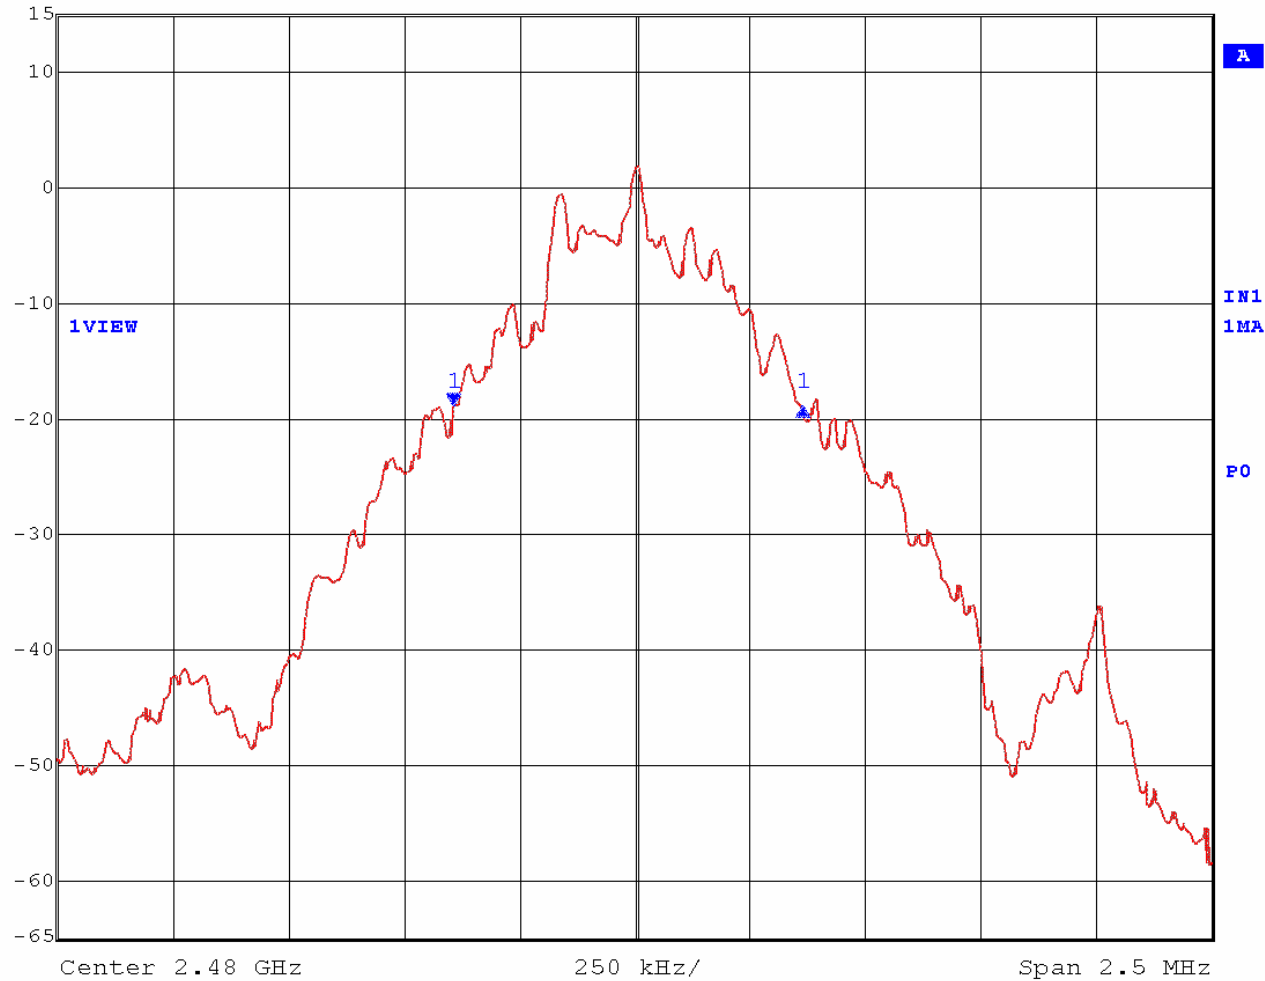

EMC Technologies Report Number: M061027_Cert_EYTF3CSFT_WLAN

APPENDIX J

20dB Bandwidth

20dB Bandwidth – Channel 1

	Delta 1 [T1]	RBW	30 kHz	RF Att	30 dB
Ref Lvl	-0.14 dB	VBW	100 kHz		
15 dBm	751.50300601 kHz	SWT	7 ms	Unit	dBm

Date: 17.JAN.2006 11:59:50

20dB Bandwidth – Channel 40

	Delta 1 [T1]	RBW	30 kHz	RF Att	30 dB
Ref Lvl	-0.03 dB	VBW	100 kHz		
15 dBm	756.51302605 kHz	SWT	7 ms	Unit	dBm

Date: 17.JAN.2006 11:56:24

20dB Bandwidth – Channel 79

	Delta 1 [T1]	RBW	30 kHz	RF Att	30 dB
Ref Lvl	-0.01 dB	VBW	100 kHz		
15 dBm	756.51302605 kHz	SWT	7 ms	Unit	dBm

Date: 17.JAN.2006 11:53:37