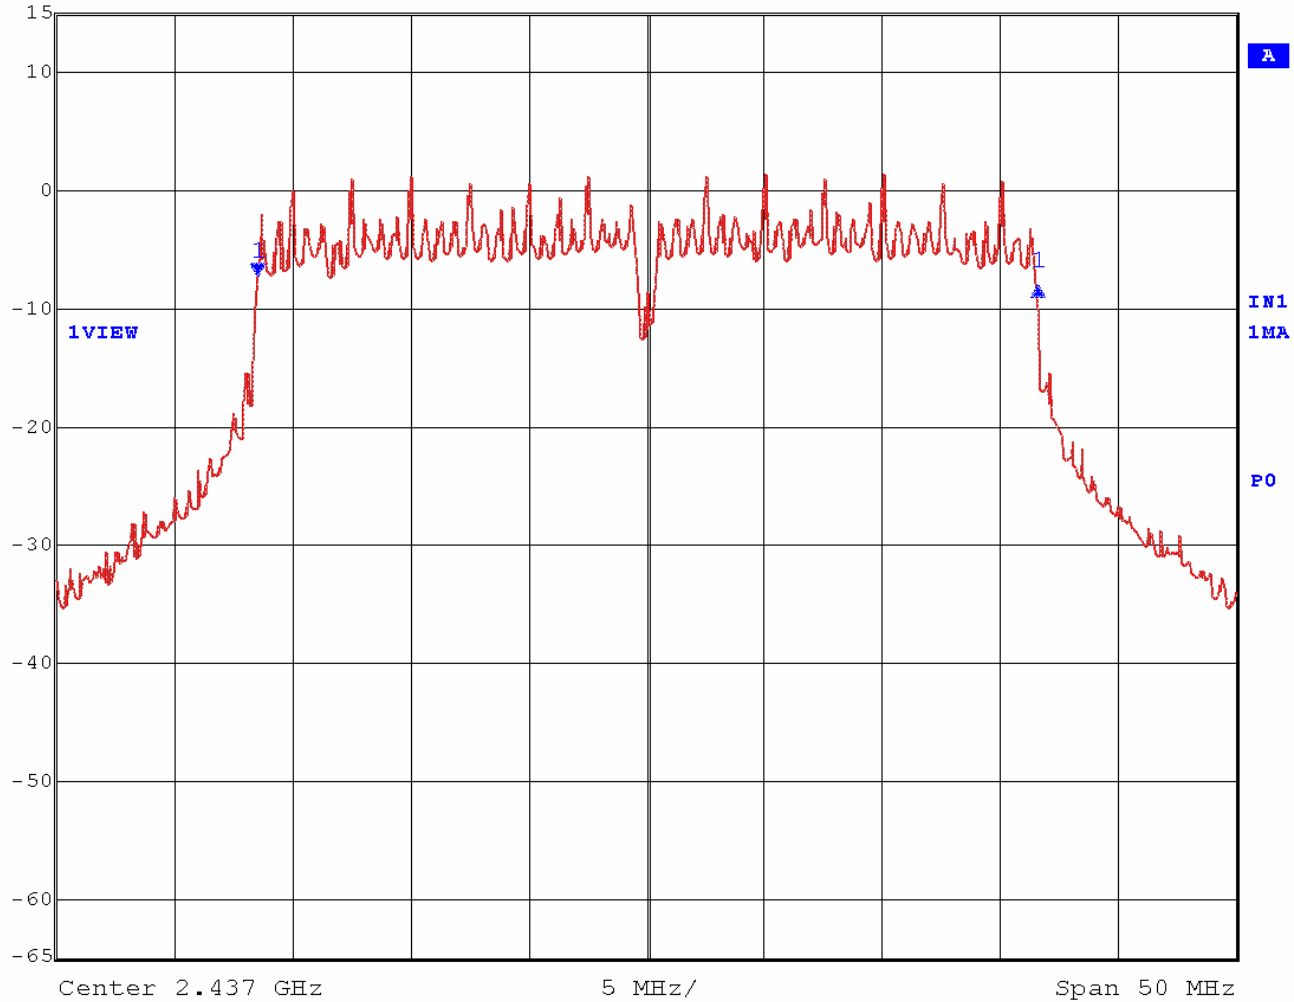

	Delta 1 [T1]	RBW	100 kHz	RF Att	30 dB
Ref Lvl	-0.63 dB	VBW	300 kHz		
15 dBm	16.59318637 MHz	SWT	5 ms	Unit	dBm

Date: 17.FEB.2006 09:33:50

6dB Bandwidth – Channel 6 (Turbo)

	Delta 1 [T1]	RBW	100 kHz	RF Att	30 dB
Ref Lvl	-0.82 dB	VBW	300 kHz		
15 dBm	33.08617234 MHz	SWT	12.5 ms	Unit	dBm