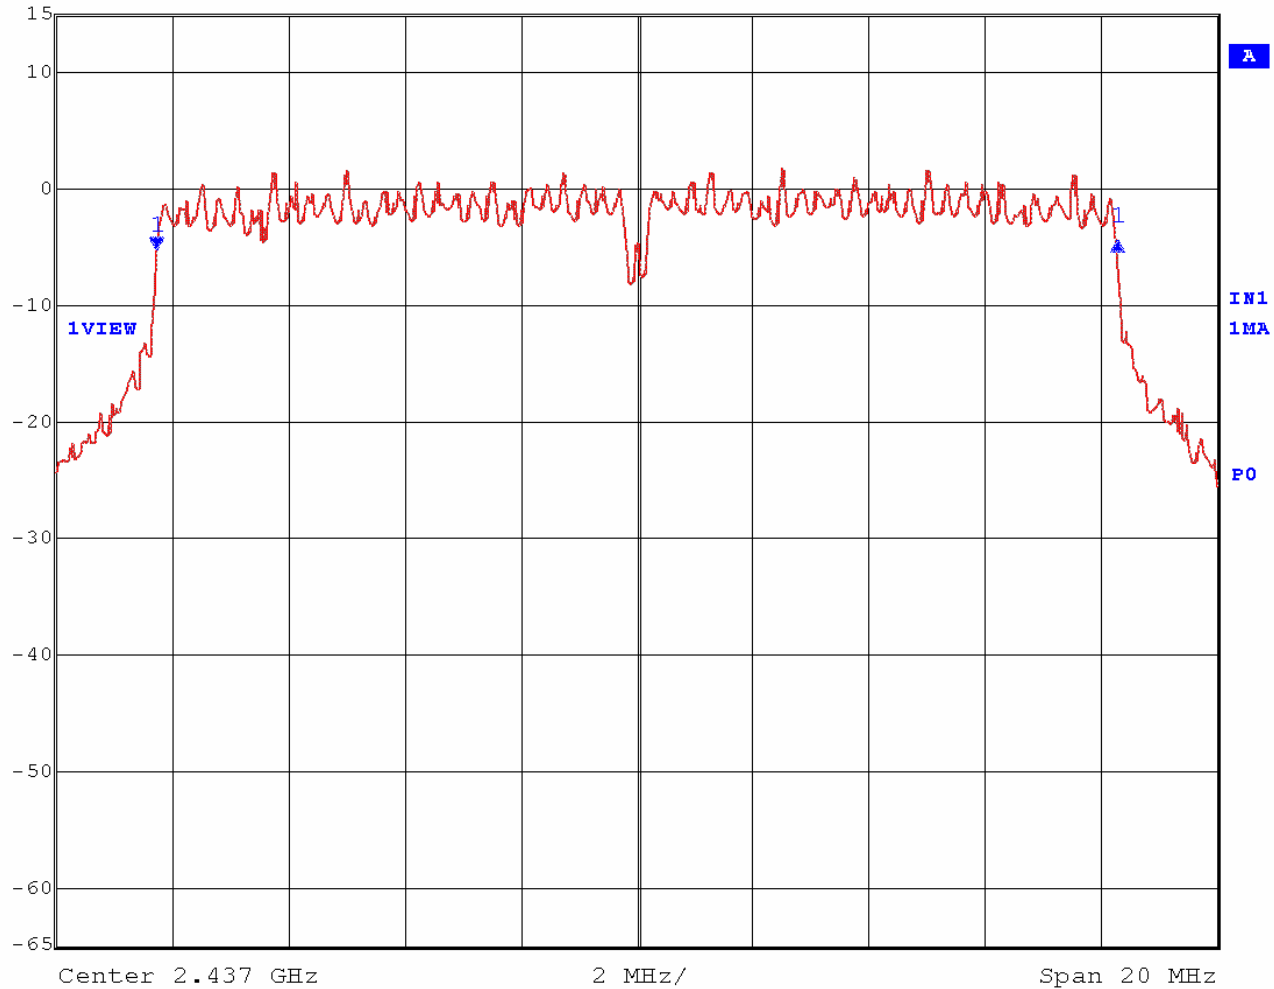

EMC Technologies Report Number: M060760_Cert_AR5BXB6_DTS_BT

APPENDIX J3

BANDWIDTH - 802.11g

6dB Bandwidth – Channel 1

	Delta 1 [T1]	RBW	100 kHz	RF Att	30 dB
Ref Lvl	0.07 dB	VBW	300 kHz		
15 dBm	16.59318637 MHz	SWT	5 ms	Unit	dBm

Date: 17.FEB.2006 09:32:18

6 dB Bandwidth – Channel 6

	Delta 1 [T1]	REW	100 kHz	RF Att	30 dB
Ref Lvl	0.71 dB	VBW	300 kHz		
15 dBm	16.55310621 MHz	SWT	5 ms	Unit	dBm

Date: 17.FEB.2006 09:35:23

6dB Bandwidth – Channel 11

	Delta 1 [T1]	RBW	100 kHz	RF Att	30 dB
Ref Lvl	-0.63 dB	VBW	300 kHz		
15 dBm	16.59318637 MHz	SWT	5 ms	Unit	dBm

Date: 17.FEB.2006 09:33:50

6dB Bandwidth – Channel 6 (Turbo)

	Delta 1 [T1]	RBW	100 kHz	RF Att	30 dB
Ref Lvl	-0.82 dB	VBW	300 kHz		
15 dBm	33.08617234 MHz	SWT	12.5 ms	Unit	dBm