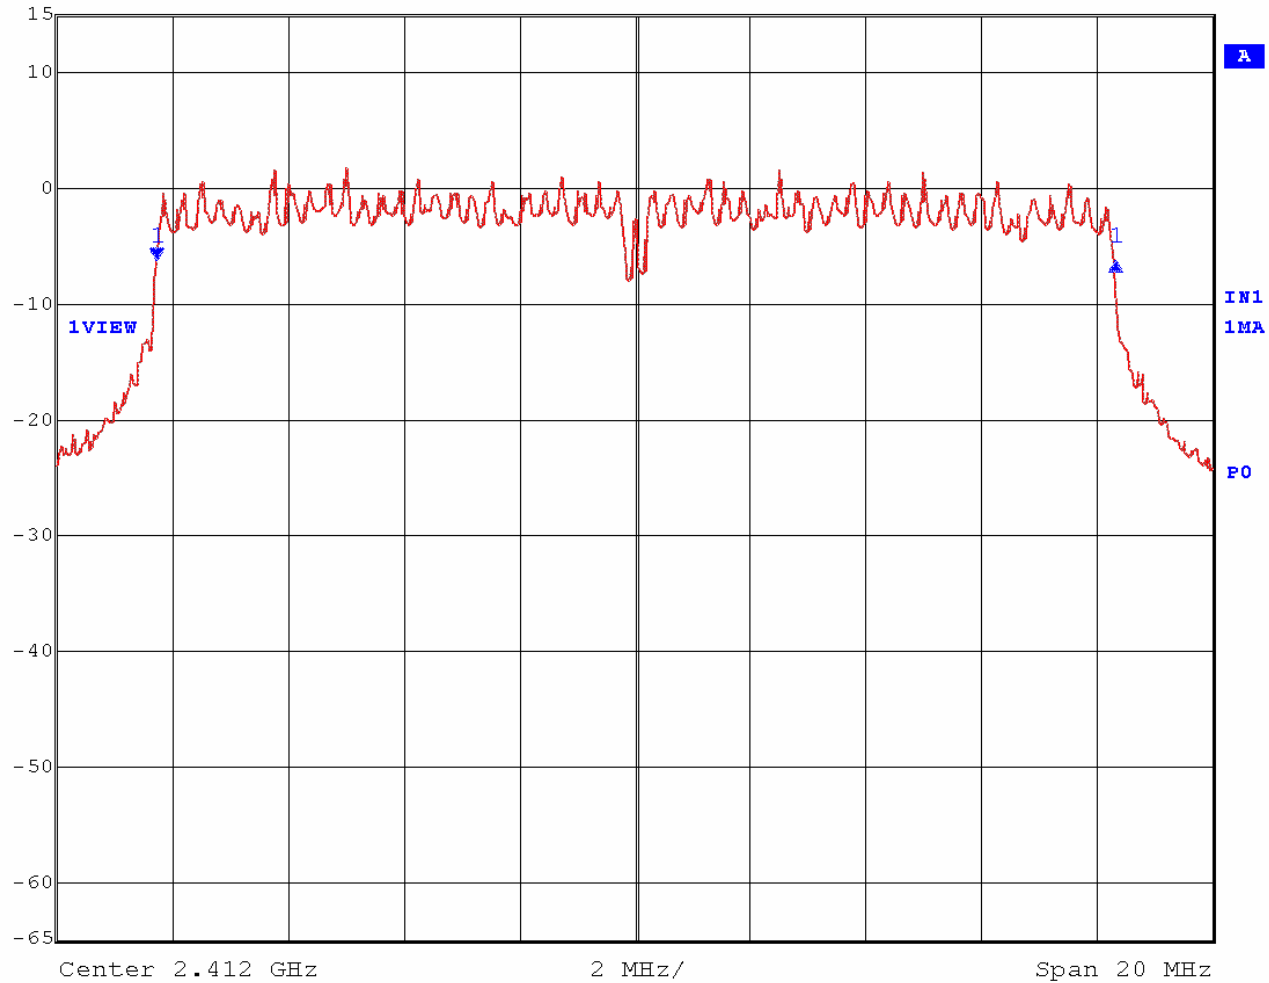

EMC Technologies Report Number: M060760_Cert_AR5BXB6_DTS_BT

APPENDIX J3

BANDWIDTH - 802.11g

6dB Bandwidth – Channel 1

	Delta 1 [T1]	RBW	100 kHz	RF Att	30 dB
Ref Lvl	0.07 dB	VBW	300 kHz		
15 dBm	16.59318637 MHz	SWT	5 ms	Unit	dBm

Date: 17.FEB.2006 09:32:18

6 dB Bandwidth – Channel 6

	Delta 1 [T1]	REW	100 kHz	RF Att	30 dB
Ref Lvl	0.71 dB	VBW	300 kHz		
15 dBm	16.55310621 MHz	SWT	5 ms	Unit	dBm

Date: 17.FEB.2006 09:35:23

6dB Bandwidth – Channel 11

	Delta 1 [T1]	RBW	100 kHz	RF Att	30 dB
Ref Lvl	-0.63 dB	VBW	300 kHz		
15 dBm	16.59318637 MHz	SWT	5 ms	Unit	dBm

Date: 17.FEB.2006 09:33:50

6dB Bandwidth – Channel 6 (Turbo)

	Delta 1 [T1]	RBW	100 kHz	RF Att	30 dB
Ref Lvl	-0.82 dB	VBW	300 kHz		
15 dBm	33.08617234 MHz	SWT	12.5 ms	Unit	dBm