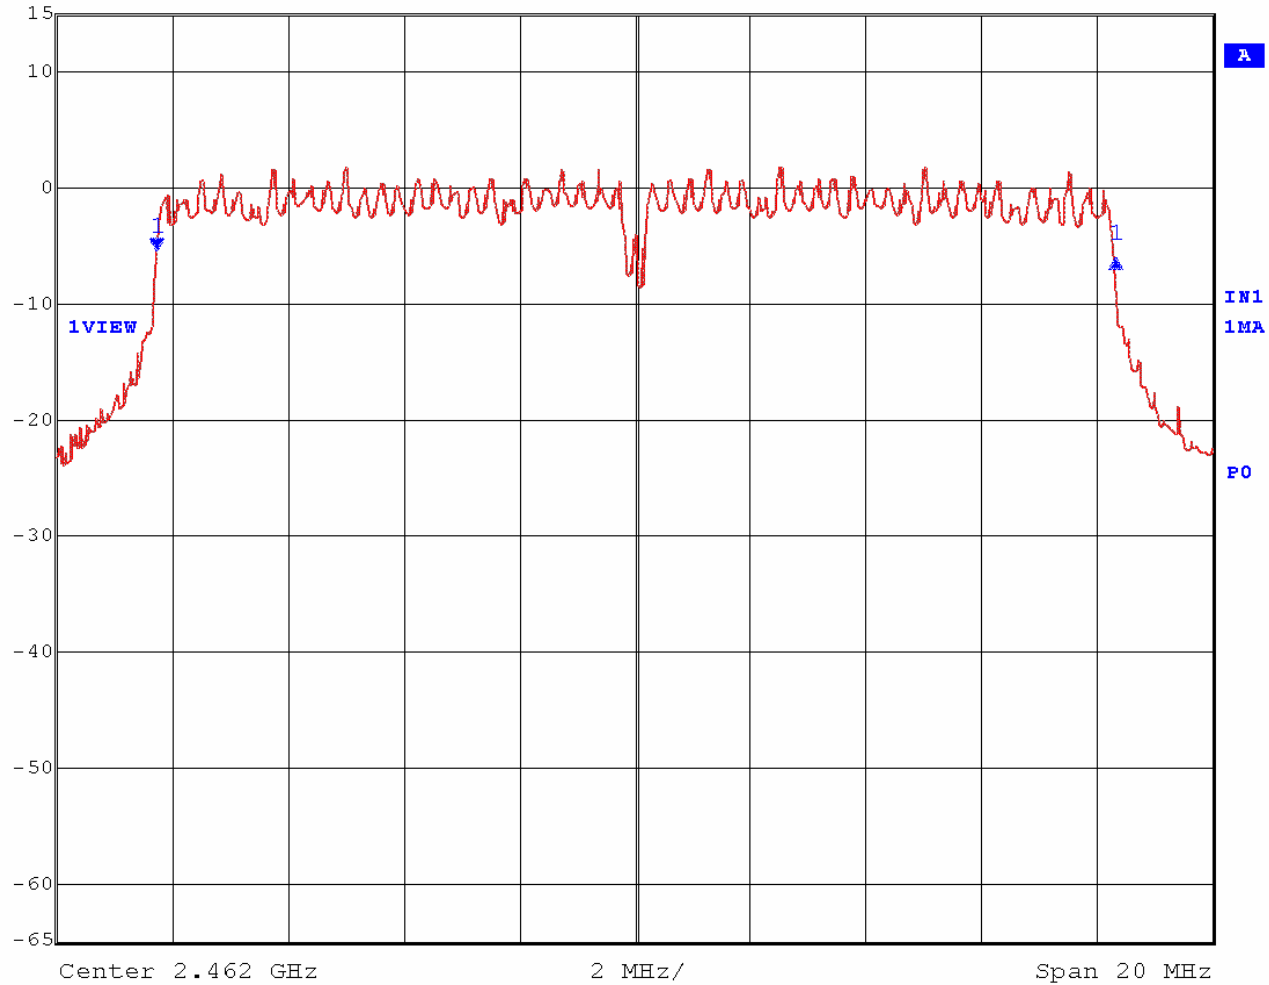

EMC Technologies Report Number: M060760_Cert_AR5BXB6_DTS_BT

APPENDIX J3

BANDWIDTH - 802.11g

6dB Bandwidth – Channel 1

	Delta 1 [T1]	RBW	100 kHz	RF Att	30 dB
Ref Lvl	0.07 dB	VBW	300 kHz		
15 dBm	16.59318637 MHz	SWT	5 ms	Unit	dBm

Date: 17.FEB.2006 09:32:18

6 dB Bandwidth – Channel 6

	Delta 1 [T1]	REW	100 kHz	RF Att	30 dB
Ref Lvl	0.71 dB	VBW	300 kHz		
15 dBm	16.55310621 MHz	SWT	5 ms	Unit	dBm

Date: 17.FEB.2006 09:35:23

6dB Bandwidth – Channel 11

	Delta 1 [T1]	RBW	100 kHz	RF Att	30 dB
Ref Lvl	-0.63 dB	VBW	300 kHz		
15 dBm	16.59318637 MHz	SWT	5 ms	Unit	dBm

Date: 17.FEB.2006 09:33:50

6dB Bandwidth – Channel 6 (Turbo)

	Delta 1 [T1]	RBW	100 kHz	RF Att	30 dB
Ref Lvl	-0.82 dB	VBW	300 kHz		
15 dBm	33.08617234 MHz	SWT	12.5 ms	Unit	dBm