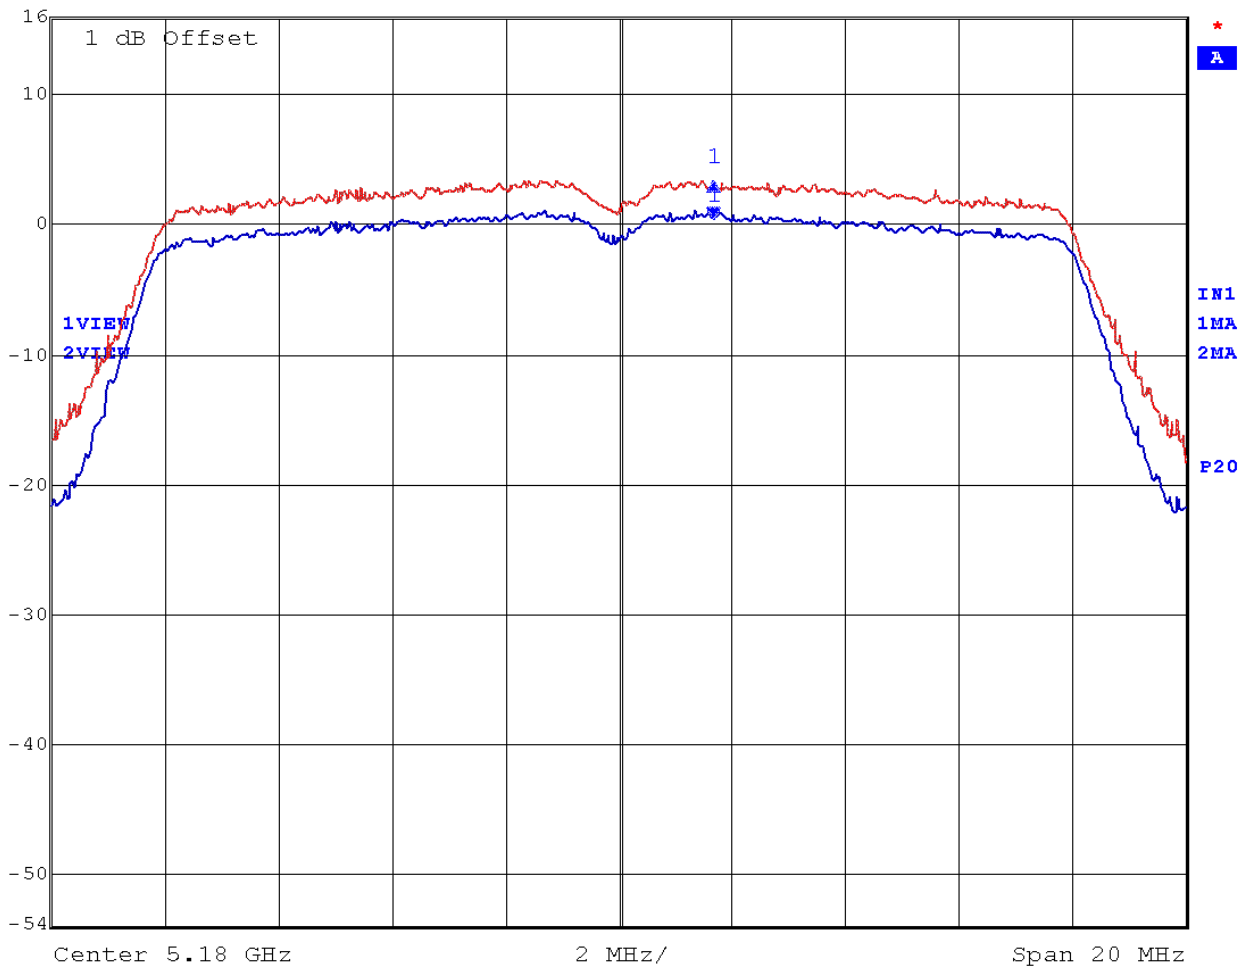

EMC Technologies Report Number: M040842_Cert_Ocampa3_Cal2_11abg_NII_BT

**APPENDIX M
PEAK EXCURSION - Calexico2 802.11a (NII)**

Peak Excursion - Channel 36

 Delta 1 [T1] RBW 1 MHz RF Att 50 dB
Ref Lvl 3.02 dB VBW 300 kHz
16 dBm 0.00000000 Hz SWT 5 ms Unit dBm

Date: 28.AUG.2004 12:30:40

Peak Excursion – Channel 52

 **Delta 1 [T1]** RBW 1 MHz RF Att 50 dB
Ref Lvl 2.63 dB VBW 300 kHz
16 dBm 0.00000000 Hz SWT 5 ms Unit dBm

Date: 28.AUG.2004 12:28:44