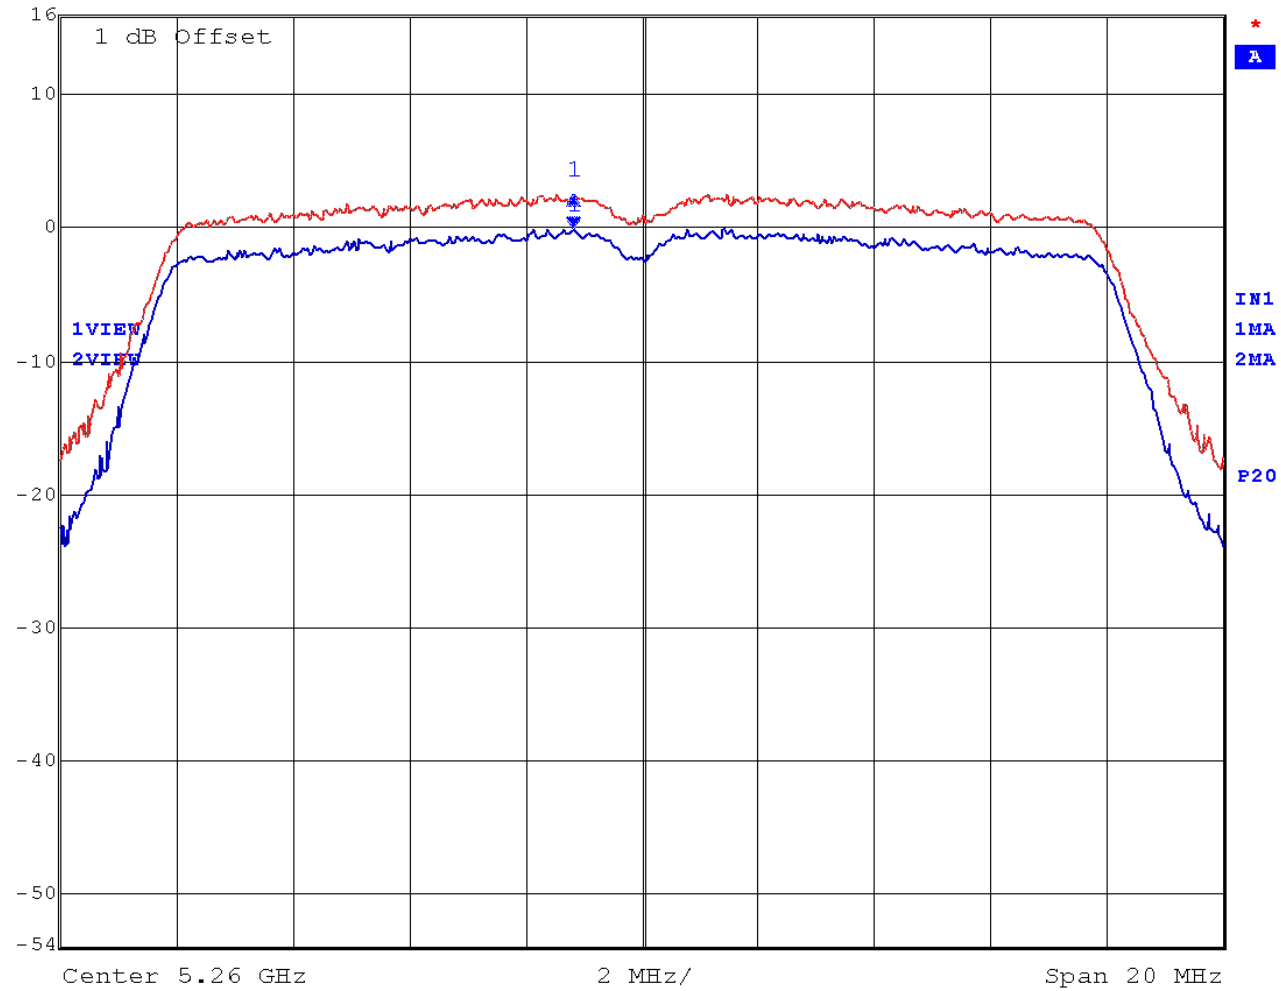

EMC Technologies Report Number: M040842_Cert_Ocampa3_Cal2_11abg_NII_BT

**APPENDIX M
PEAK EXCURSION - Calexico2 802.11a (NII)**

Peak Excursion - Channel 36

 Delta 1 [T1] RBW 1 MHz RF Att 50 dB
Ref Lvl 3.02 dB VBW 300 kHz
16 dBm 0.00000000 Hz SWT 5 ms Unit dBm

Date: 28.AUG.2004 12:30:40

Peak Excursion – Channel 52

 **Delta 1 [T1]** RBW 1 MHz RF Att 50 dB
Ref Lvl 2.63 dB VBW 300 kHz
16 dBm 0.00000000 Hz SWT 5 ms Unit dBm

Date: 28.AUG.2004 12:28:44