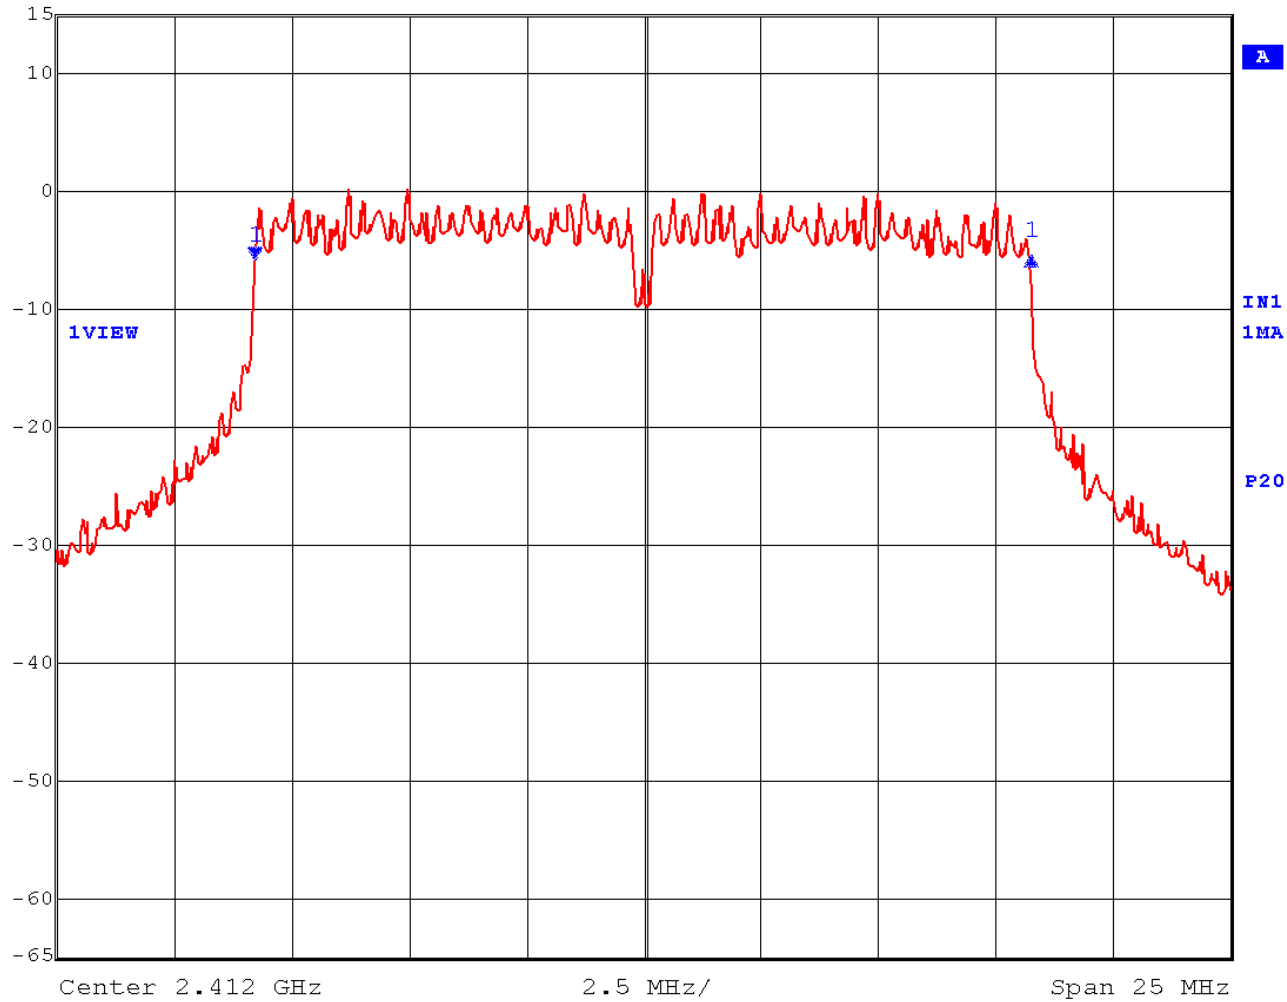

EMC Technologies Report Number: M040405_Cert_Emilia_Atheros_2.4_BT

6 dB BANDWIDTH - Atheros 802.11g

6dB Bandwidth – Channel 1

Max/Ref Lvl	Delta 1 [T1]	RBW	100 kHz	RF Att	50 dB
15 dBm	0.40 dB	VBW	300 kHz		
15 dBm	16.53306613 MHz	SWT	6.5 ms	Unit	dBm

Date: 8.FEB.2004 12:20:44

6dB Bandwidth – Channel 6

Max/Ref Lvl	Delta 1 [T1]	RBW	100 kHz	RF Att	50 dB
15 dBm	0.54 dB	VBW	300 kHz		
15 dBm	16.53306613 MHz	SWT	6.5 ms	Unit	dBm

Date: 8.FEB.2004 12:22:58

6dB Bandwidth – Channel 11

Max/Ref Lvl	Delta 1 [T1]	RBW	100 kHz	RF Att	50 dB
15 dBm	0.79 dB	VBW	300 kHz		
15 dBm	16.53306613 MHz	SWT	6.5 ms	Unit	dBm

Date: 8.FEB.2004 12:28:01

6dB Bandwidth – Channel 6 (TURBO)

Max/Ref Lvl	Delta 1 [T1]	RBW	100 kHz	RF Att	50 dB
15 dBm	0.77 dB	VBW	300 kHz		
15 dBm	32.76553106 MHz	SWT	12.5 ms	Unit	dBm