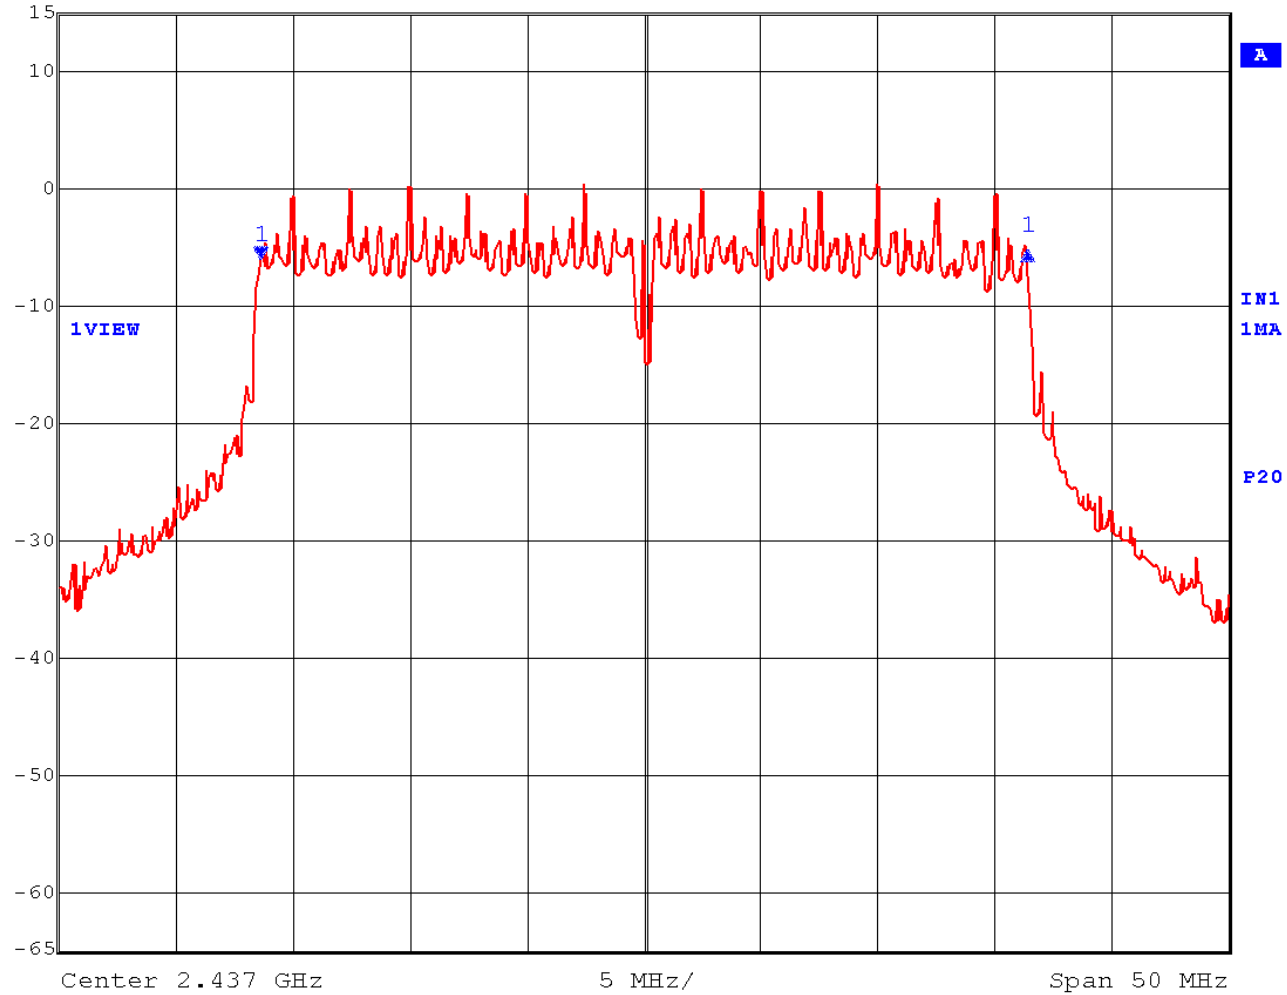

EMC Technologies Report Number: M040405_Cert_Emilia_Atheros_2.4_BT

6 dB BANDWIDTH - Atheros 802.11g

6dB Bandwidth – Channel 1

Max/Ref Lvl	Delta 1 [T1]	RBW	100 kHz	RF Att	50 dB
15 dBm	0.40 dB	VBW	300 kHz		
15 dBm	16.53306613 MHz	SWT	6.5 ms	Unit	dBm

Date: 8.FEB.2004 12:20:44

6dB Bandwidth – Channel 6

Max/Ref Lvl	Delta 1 [T1]	RBW	100 kHz	RF Att	50 dB
15 dBm	0.54 dB	VBW	300 kHz		
15 dBm	16.53306613 MHz	SWT	6.5 ms	Unit	dBm

Date: 8.FEB.2004 12:22:58

6dB Bandwidth – Channel 11

Max/Ref Lvl	Delta 1 [T1]	RBW	100 kHz	RF Att	50 dB
15 dBm	0.79 dB	VBW	300 kHz		
15 dBm	16.53306613 MHz	SWT	6.5 ms	Unit	dBm

Date: 8.FEB.2004 12:28:01

6dB Bandwidth – Channel 6 (TURBO)

Max/Ref Lvl	Delta 1 [T1]	RBW	100 kHz	RF Att	50 dB
15 dBm	0.77 dB	VBW	300 kHz		
15 dBm	32.76553106 MHz	SWT	12.5 ms	Unit	dBm