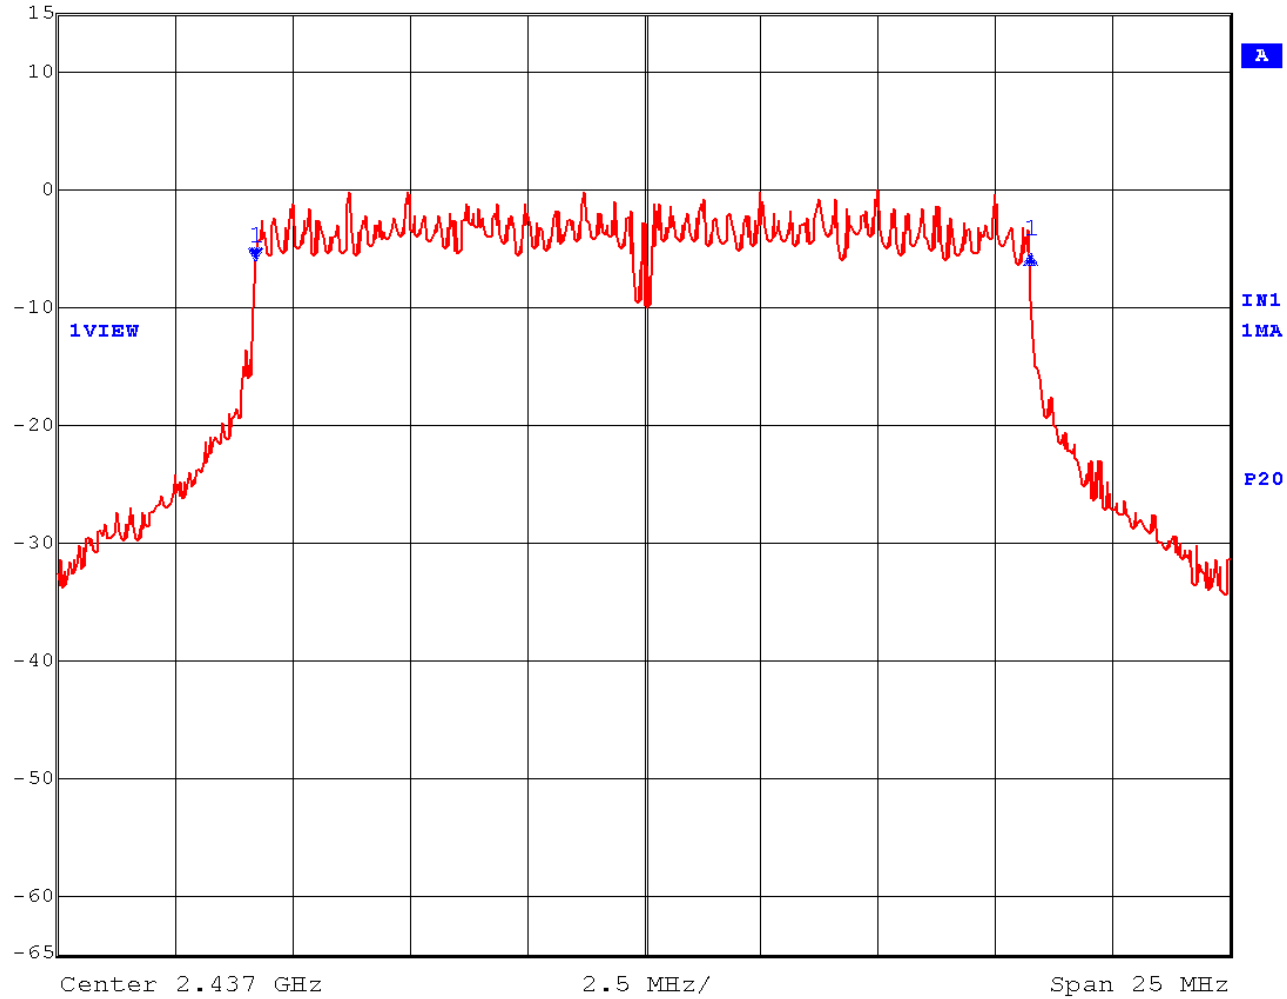

EMC Technologies Report Number: M040405_Cert_Emilia_Atheros_2.4_BT

6 dB BANDWIDTH - Atheros 802.11g

6dB Bandwidth – Channel 1

Max/Ref Lvl	Delta 1 [T1]	RBW	100 kHz	RF Att	50 dB
15 dBm	0.40 dB	VBW	300 kHz		
15 dBm	16.53306613 MHz	SWT	6.5 ms	Unit	dBm

Date: 8.FEB.2004 12:20:44

6dB Bandwidth – Channel 6

Max/Ref Lvl	Delta 1 [T1]	RBW	100 kHz	RF Att	50 dB
15 dBm	0.54 dB	VBW	300 kHz		
15 dBm	16.53306613 MHz	SWT	6.5 ms	Unit	dBm

Date: 8.FEB.2004 12:22:58

6dB Bandwidth – Channel 11

Max/Ref Lvl	Delta 1 [T1]	RBW	100 kHz	RF Att	50 dB
15 dBm	0.79 dB	VBW	300 kHz		
15 dBm	16.53306613 MHz	SWT	6.5 ms	Unit	dBm

Date: 8.FEB.2004 12:28:01

6dB Bandwidth – Channel 6 (TURBO)

Max/Ref Lvl	Delta 1 [T1]	RBW	100 kHz	RF Att	50 dB
15 dBm	0.77 dB	VBW	300 kHz		
15 dBm	32.76553106 MHz	SWT	12.5 ms	Unit	dBm