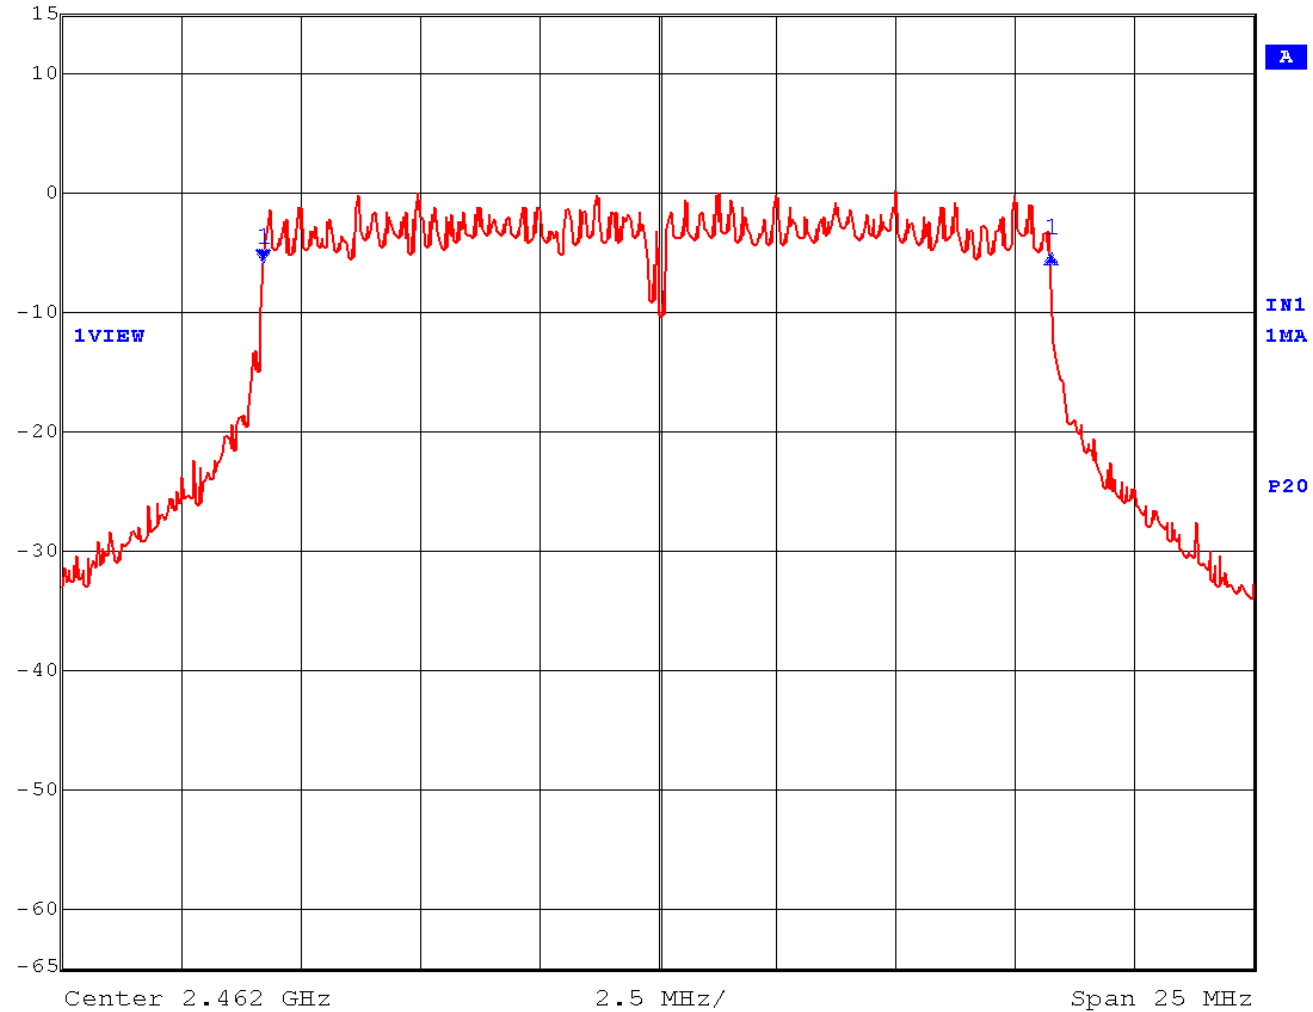

EMC Technologies Report Number: M040405_Cert_Emilia_Atheros_2.4_BT

6 dB BANDWIDTH - Atheros 802.11g

6dB Bandwidth – Channel 1

Max/Ref Lvl	Delta 1 [T1]	RBW	100 kHz	RF Att	50 dB
15 dBm	0.40 dB	VBW	300 kHz		
15 dBm	16.53306613 MHz	SWT	6.5 ms	Unit	dBm

Date: 8.FEB.2004 12:20:44

6dB Bandwidth – Channel 6

Max/Ref Lvl	Delta 1 [T1]	RBW	100 kHz	RF Att	50 dB
15 dBm	0.54 dB	VBW	300 kHz		
15 dBm	16.53306613 MHz	SWT	6.5 ms	Unit	dBm

Date: 8.FEB.2004 12:22:58

6dB Bandwidth – Channel 11

Max/Ref Lvl	Delta 1 [T1]	RBW	100 kHz	RF Att	50 dB
15 dBm	0.79 dB	VBW	300 kHz		
15 dBm	16.53306613 MHz	SWT	6.5 ms	Unit	dBm

Date: 8.FEB.2004 12:28:01

6dB Bandwidth – Channel 6 (TURBO)

Max/Ref Lvl	Delta 1 [T1]	RBW	100 kHz	RF Att	50 dB
15 dBm	0.77 dB	VBW	300 kHz		
15 dBm	32.76553106 MHz	SWT	12.5 ms	Unit	dBm