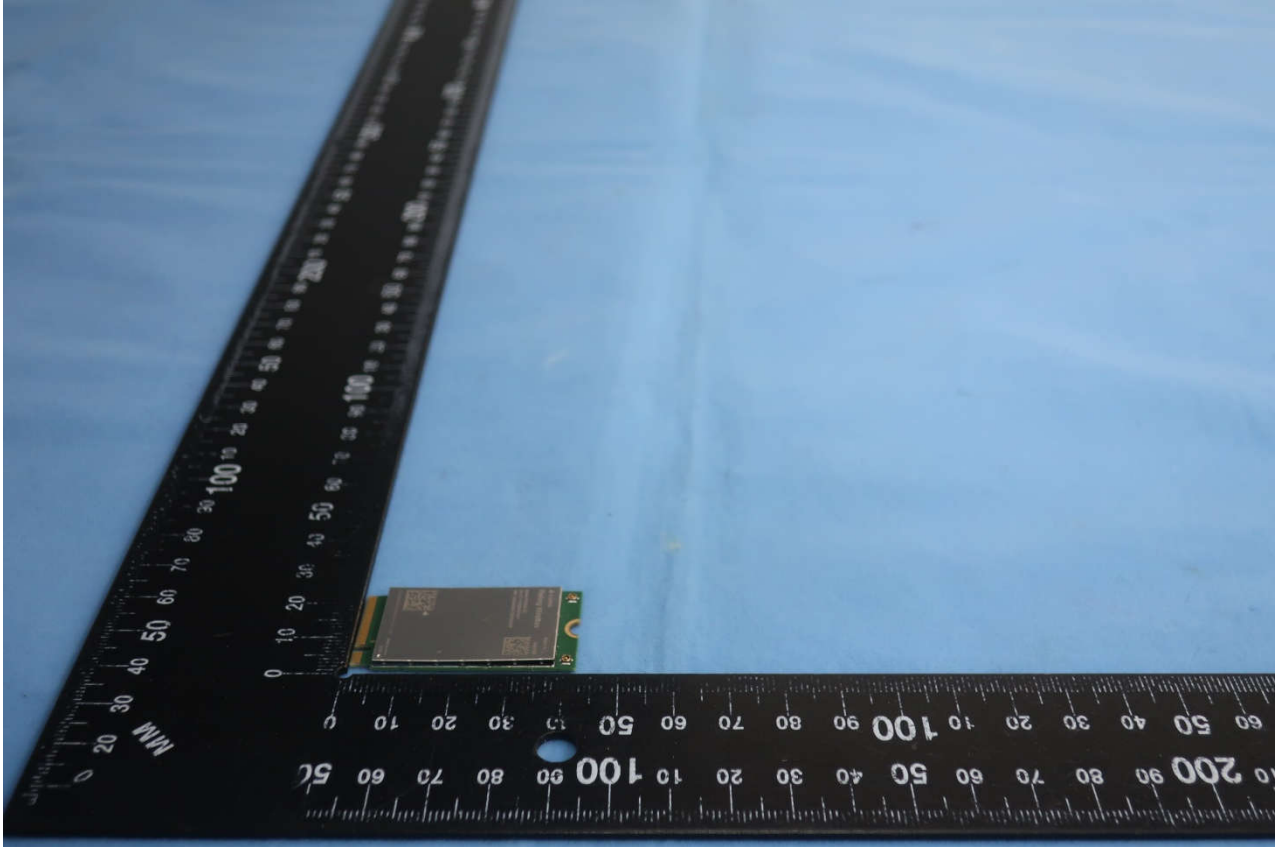

1. External Photograph of EUT

Brand Name: Rolling Wireless; Model Name: RW520-GL

Brand Name: Rolling Wireless; Model Name: RW520-GL

Brand Name: Rolling Wireless; Model Name: RW520-GL

Brand Name: Rolling Wireless; Model Name: RW520-GL

Brand Name: Rolling Wireless; Model Name: RW520-GL

Brand Name: Rolling Wireless; Model Name: RW520-GL

2. Photograph of Accessory

Brand Name: Rolling Wireless; Model Name: RW520-GL

Brand Name: Rolling Wireless; Model Name: RW520-GL

Brand Name: Rolling Wireless; Model Name: RW520-GL

Brand Name: Rolling Wireless; Model Name: RW520-GL