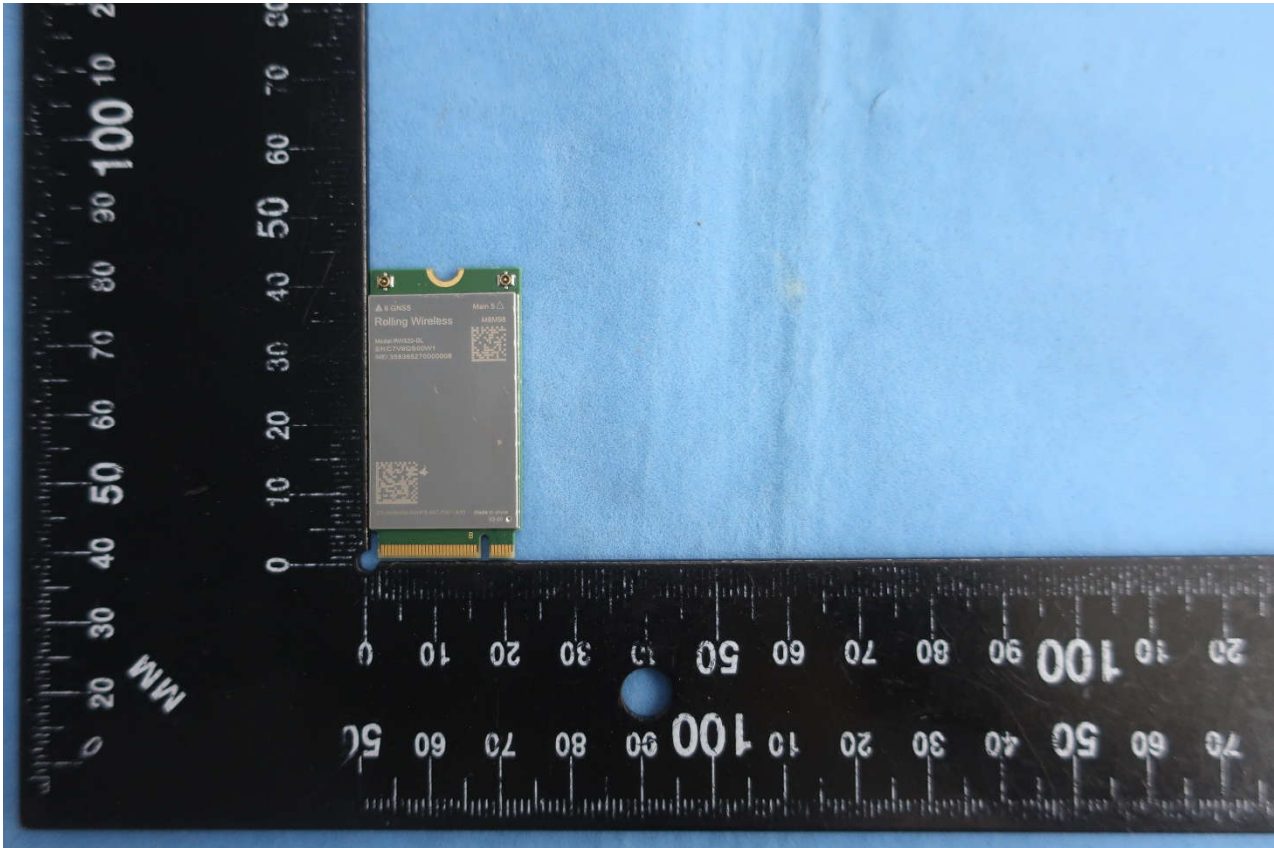

1. External Photograph of EUT

Brand Name: Rolling Wireless; Model Name: RW520-GL

Brand Name: Rolling Wireless; Model Name: RW520-GL

Brand Name: Rolling Wireless; Model Name: RW520-GL

Brand Name: Rolling Wireless; Model Name: RW520-GL

Brand Name: Rolling Wireless; Model Name: RW520-GL

Brand Name: Rolling Wireless; Model Name: RW520-GL

2. Photograph of Accessory

Brand Name: Rolling Wireless; Model Name: RW520-GL

Brand Name: Rolling Wireless; Model Name: RW520-GL

Brand Name: Rolling Wireless; Model Name: RW520-GL

Brand Name: Rolling Wireless; Model Name: RW520-GL