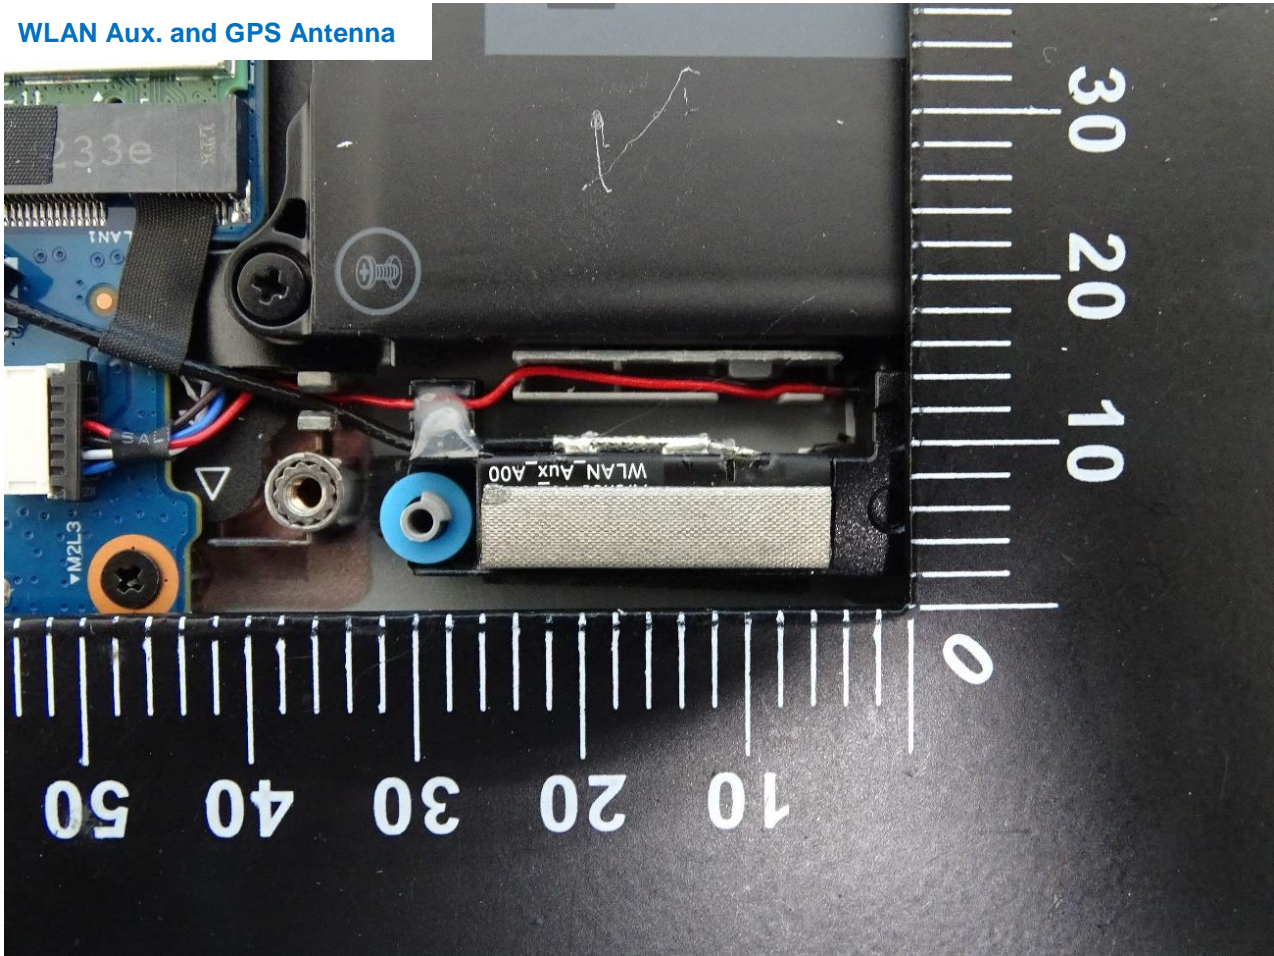

3. Internal Photograph of the Host

Host with Speed Antenna and Auden Antenna

With WWAN Module (FM101R-GL), WLAN Module (AX211NGW) and NFC Module (DWRFID2305-01)

WWAN Main Antenna

WWAN Aux. and GPS Antenna

WLAN Aux. and GPS Antenna

NFC Antenna

With WWAN Module (FM101R-GL), WLAN Module (RTL8852BE) and NFC Module

WWAN Main Antenna

WWAN Aux. and GPS Antenna

WLAN Main Antenna

WLAN Aux. and GPS Antenna

—THE END—