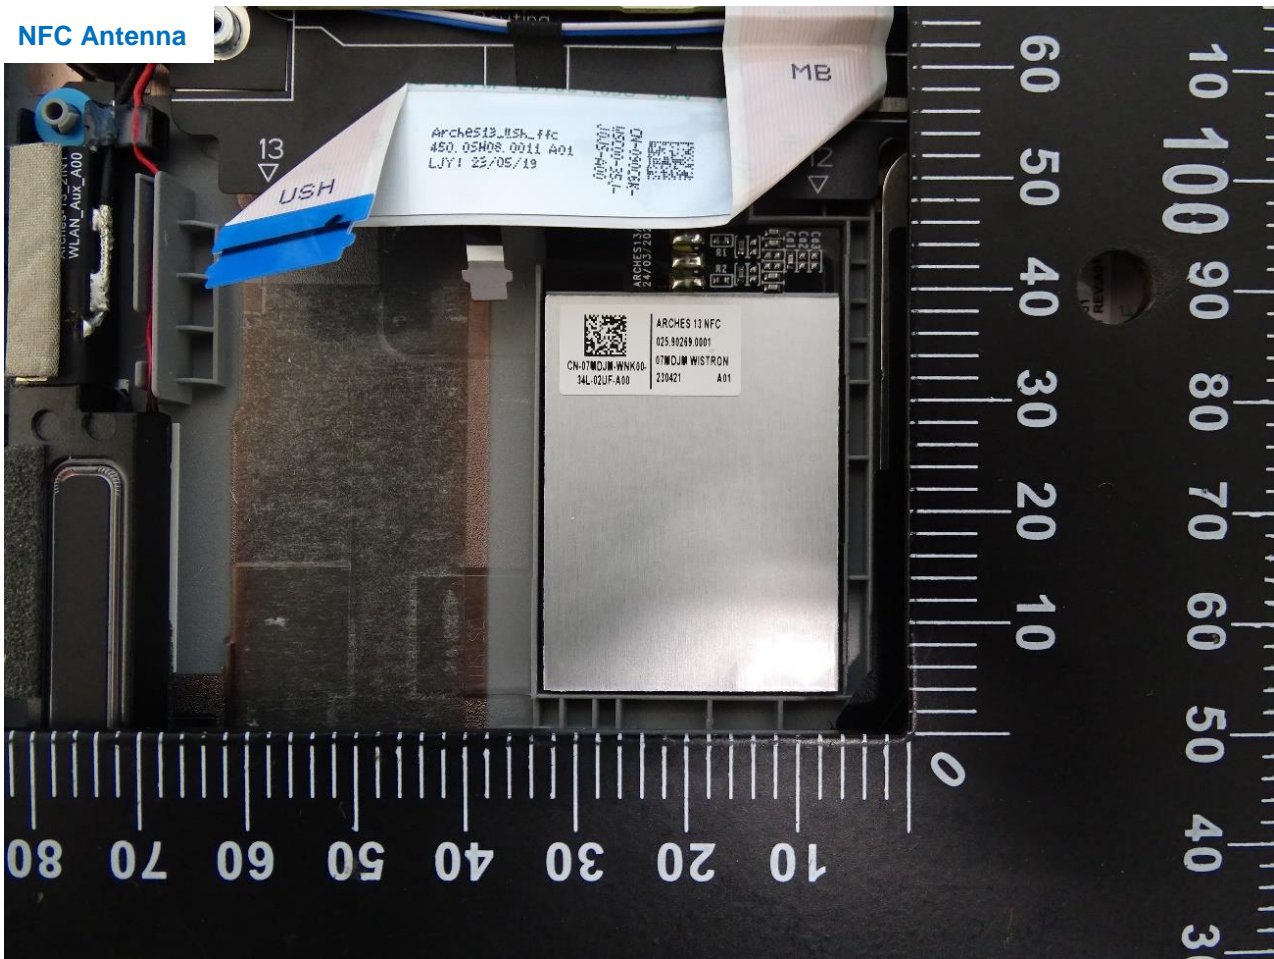

3. Internal Photograph of the Host

Host with Speed Antenna and Auden Antenna

With WWAN Module (FM101R-GL), WLAN Module (AX211NGW) and NFC Module (DWRFID2305-01)

WWAN Main Antenna

WWAN Aux. and GPS Antenna

WLAN Aux. and GPS Antenna

NFC Antenna

With WWAN Module (FM101R-GL), WLAN Module (RTL8852BE) and NFC Module

WWAN Main Antenna

WWAN Aux. and GPS Antenna

WLAN Main Antenna

WLAN Aux. and GPS Antenna

—THE END—