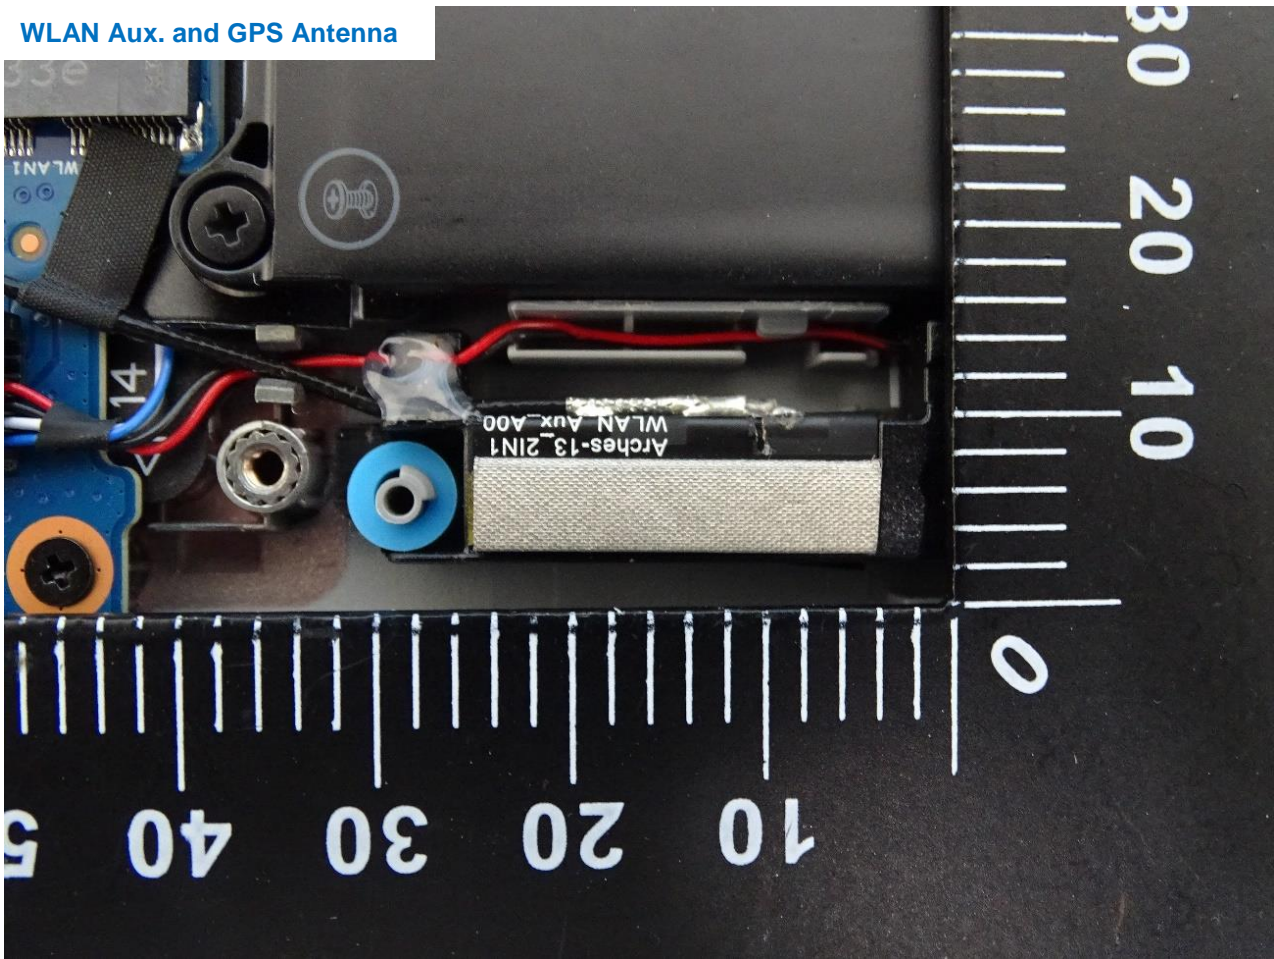

3. Internal Photograph of the Host

Host with Speed Antenna and Auden Antenna

With WWAN Module (FM101R-GL), WLAN Module (AX211NGW) and NFC Module (DWRFID2305-01)

WWAN Main Antenna

WWAN Aux. and GPS Antenna

WLAN Aux. and GPS Antenna

NFC Antenna

With WWAN Module (FM101R-GL), WLAN Module (RTL8852BE) and NFC Module

WWAN Main Antenna

WWAN Aux. and GPS Antenna

WLAN Main Antenna

WLAN Aux. and GPS Antenna

—THE END—