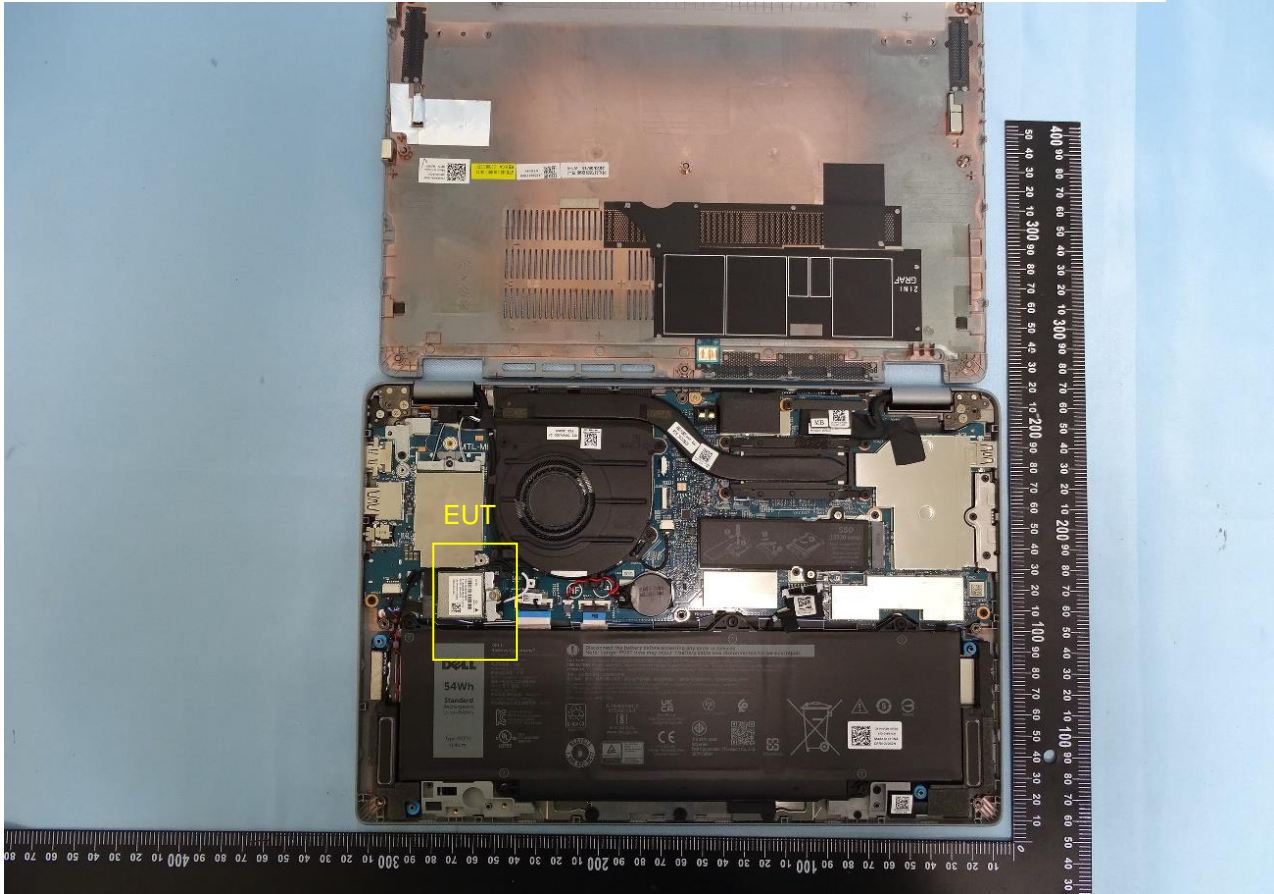

3. Internal Photograph of the Host

Host with Speed Antenna and Auden Antenna

With WWAN Module (FM101R-GL), WLAN Module (AX211NGW) and NFC Module (DWRFID2305-01)

WWAN Main Antenna

WWAN Aux. and GPS Antenna

WLAN Aux. and GPS Antenna

NFC Antenna

With WWAN Module (FM101R-GL), WLAN Module (RTL8852BE) and NFC Module

WWAN Main Antenna

WWAN Aux. and GPS Antenna

WLAN Main Antenna

WLAN Aux. and GPS Antenna

—THE END—