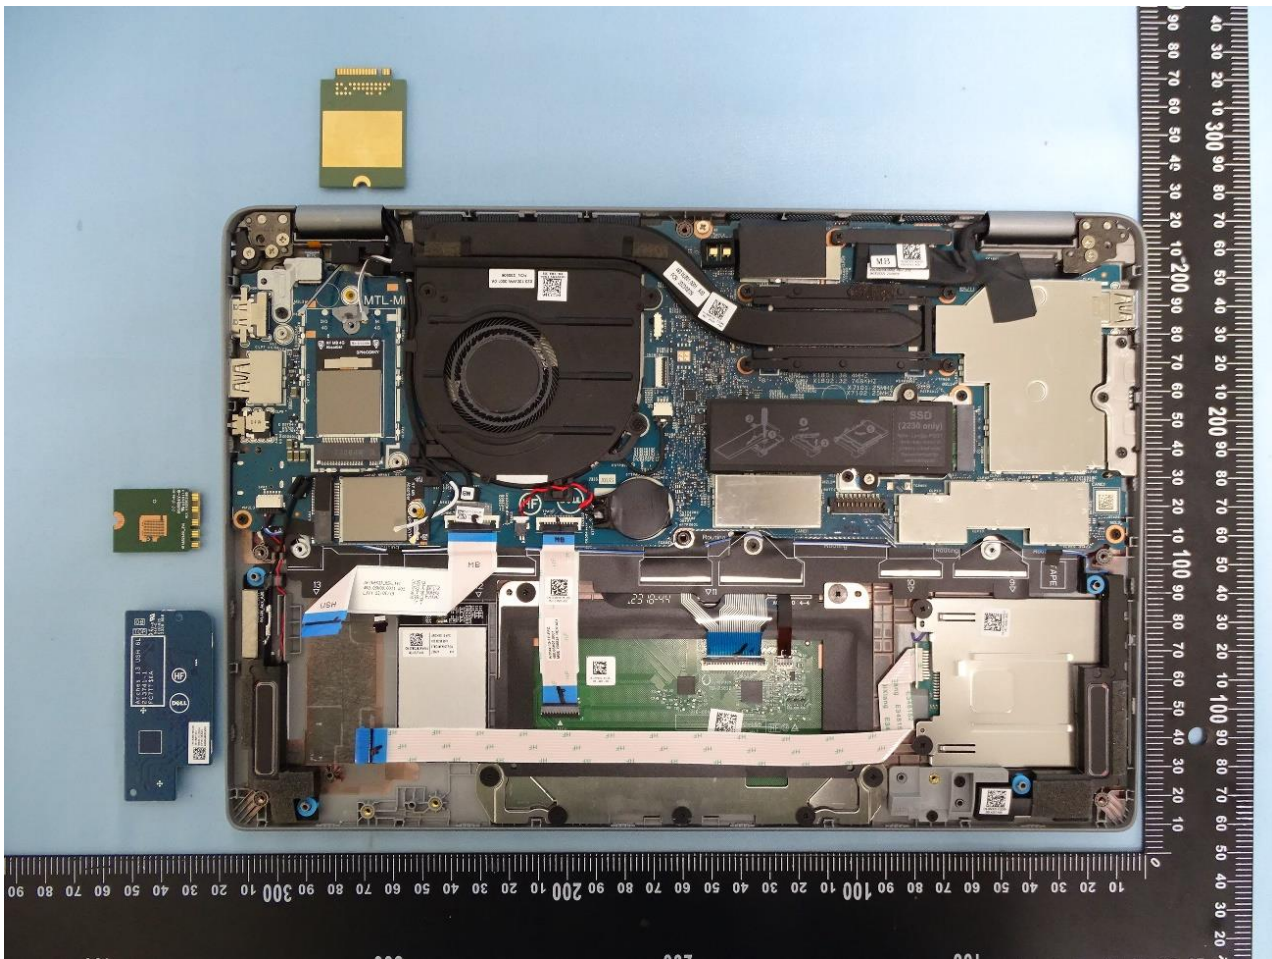

3. Internal Photograph of the Host

Host with Speed Antenna and Auden Antenna

With WWAN Module (FM101R-GL), WLAN Module (AX211NGW) and NFC Module (DWRFID2305-01)

WWAN Main Antenna

WWAN Aux. and GPS Antenna

WLAN Aux. and GPS Antenna

NFC Antenna

With WWAN Module (FM101R-GL), WLAN Module (RTL8852BE) and NFC Module

WWAN Main Antenna

WWAN Aux. and GPS Antenna

WLAN Main Antenna

WLAN Aux. and GPS Antenna

—THE END—