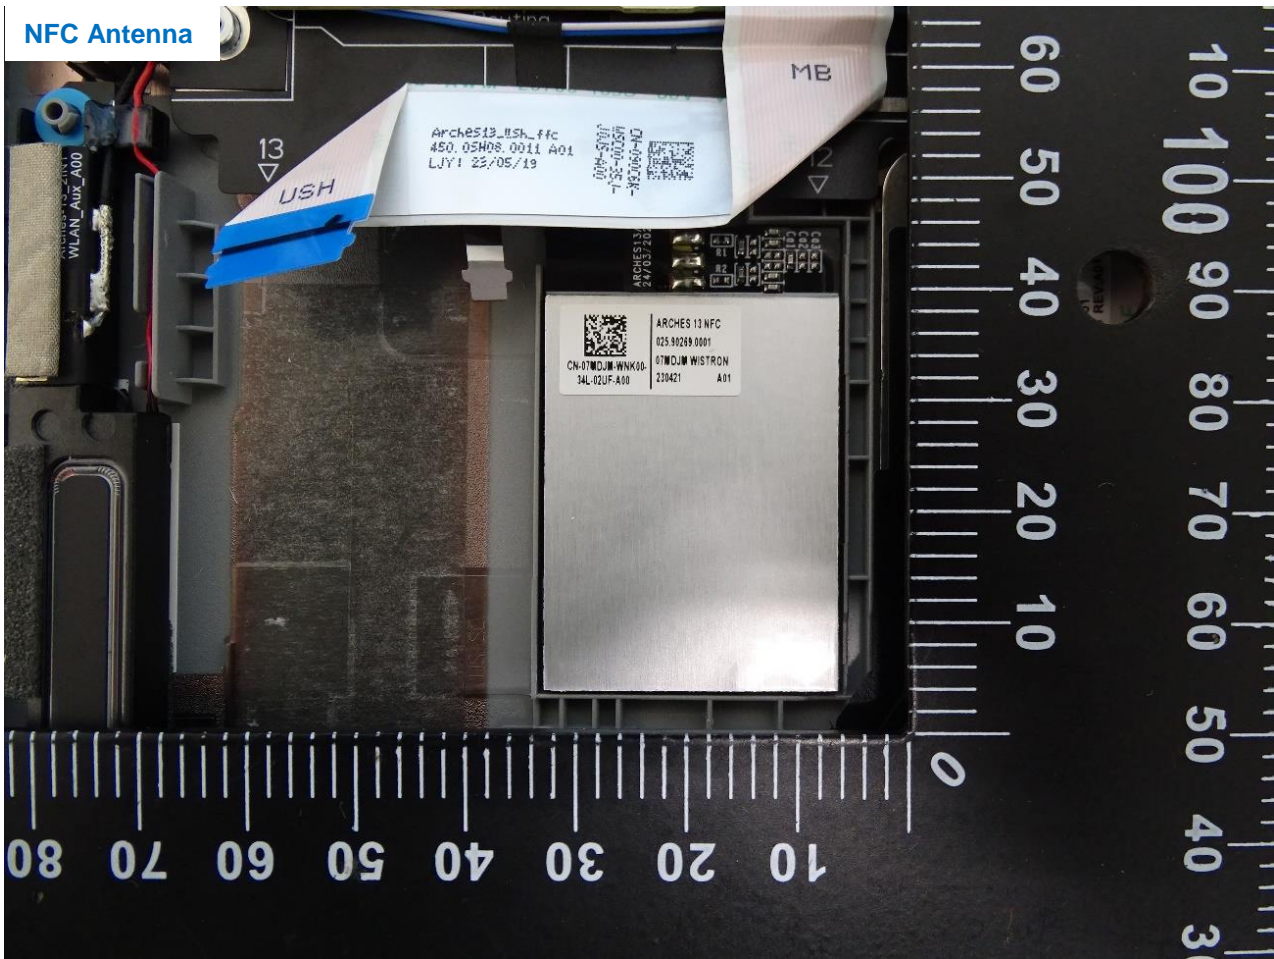

3. Internal Photograph of the Host

Host with Speed Antenna and Auden Antenna

With WWAN Module (FM101R-GL), WLAN Module (AX211NGW) and NFC Module (DWRFID2305-01)

WWAN Main Antenna

WWAN Aux. and GPS Antenna

WLAN Aux. and GPS Antenna

NFC Antenna

With WWAN Module (FM101R-GL), WLAN Module (RTL8852BE) and NFC Module

WWAN Main Antenna

WWAN Aux. and GPS Antenna

WLAN Main Antenna

WLAN Aux. and GPS Antenna

—THE END—