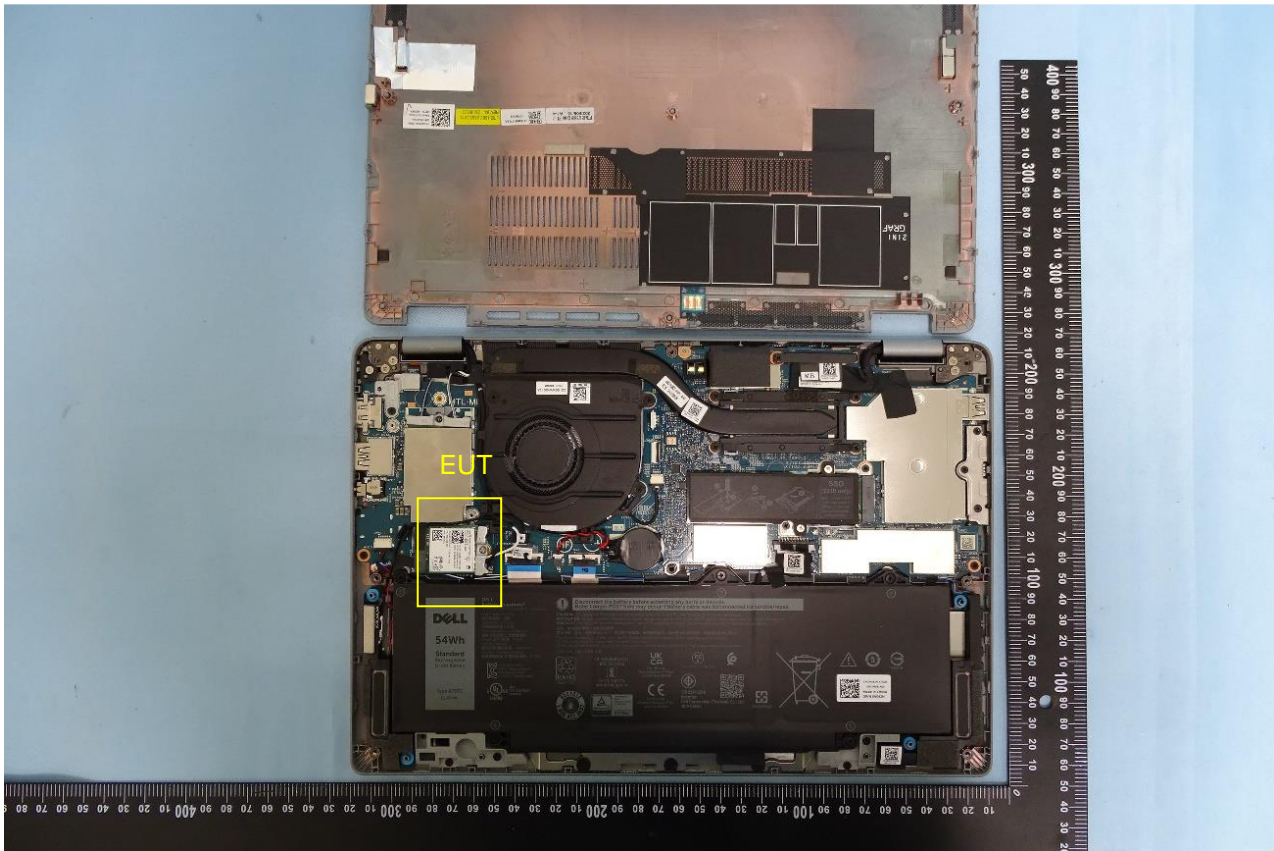

3. Internal Photograph of the Host

Host with Speed Antenna and Auden Antenna

With WWAN Module (FM101R-GL), WLAN Module (AX211NGW) and NFC Module (DWRFID2305-01)

WWAN Main Antenna

WWAN Aux. and GPS Antenna

WLAN Aux. and GPS Antenna

NFC Antenna

With WWAN Module (FM101R-GL), WLAN Module (RTL8852BE) and NFC Module

WWAN Main Antenna

WWAN Aux. and GPS Antenna

WLAN Main Antenna

WLAN Aux. and GPS Antenna

—THE END—