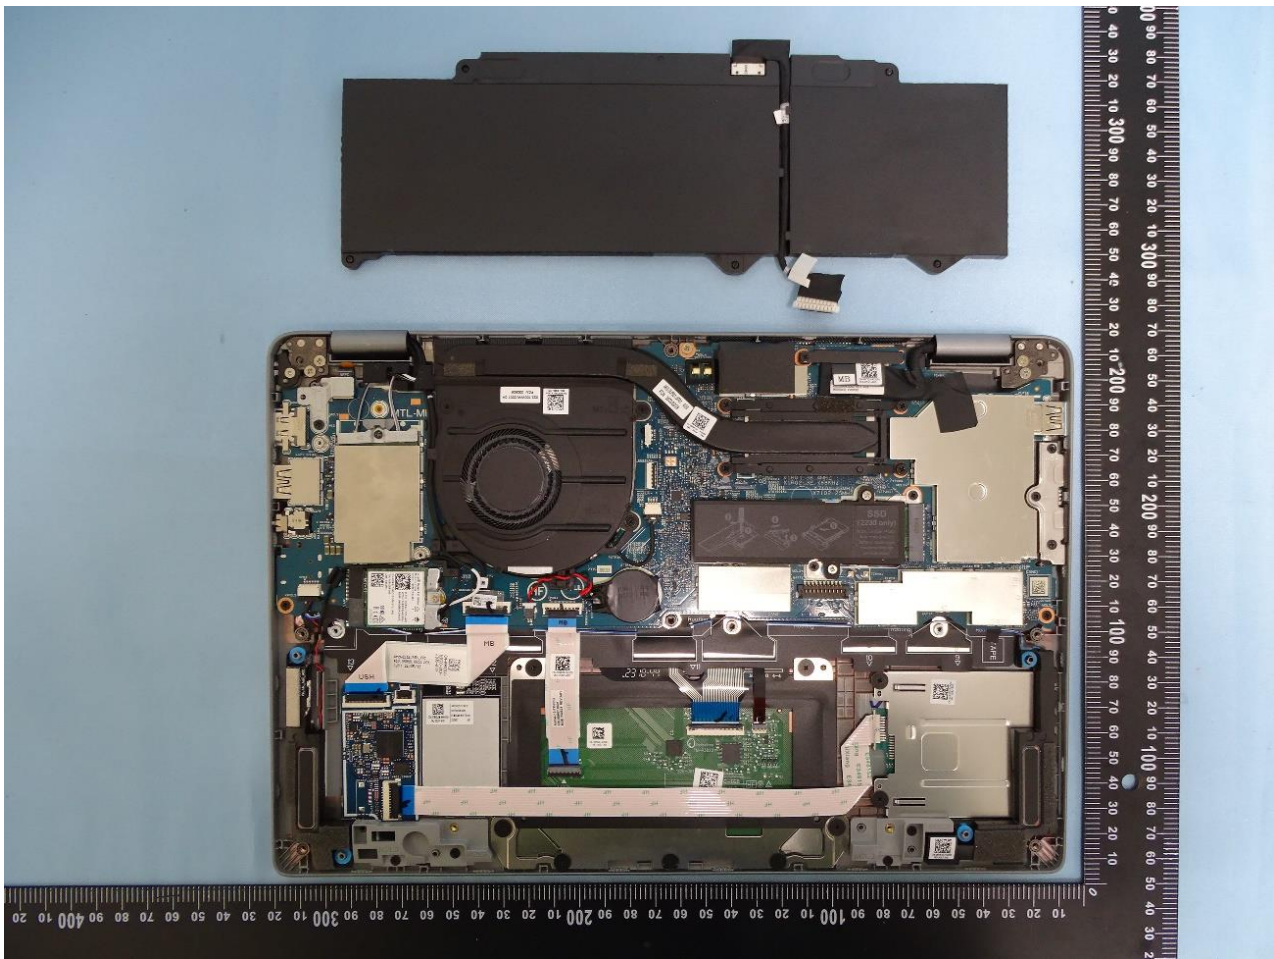

3. Internal Photograph of the Host

Host with Speed Antenna and Auden Antenna

With WWAN Module (FM101R-GL), WLAN Module (AX211NGW) and NFC Module (DWRFID2305-01)

WWAN Main Antenna

WWAN Aux. and GPS Antenna

WLAN Aux. and GPS Antenna

NFC Antenna

With WWAN Module (FM101R-GL), WLAN Module (RTL8852BE) and NFC Module

WWAN Main Antenna

WWAN Aux. and GPS Antenna

WLAN Main Antenna

WLAN Aux. and GPS Antenna

—THE END—