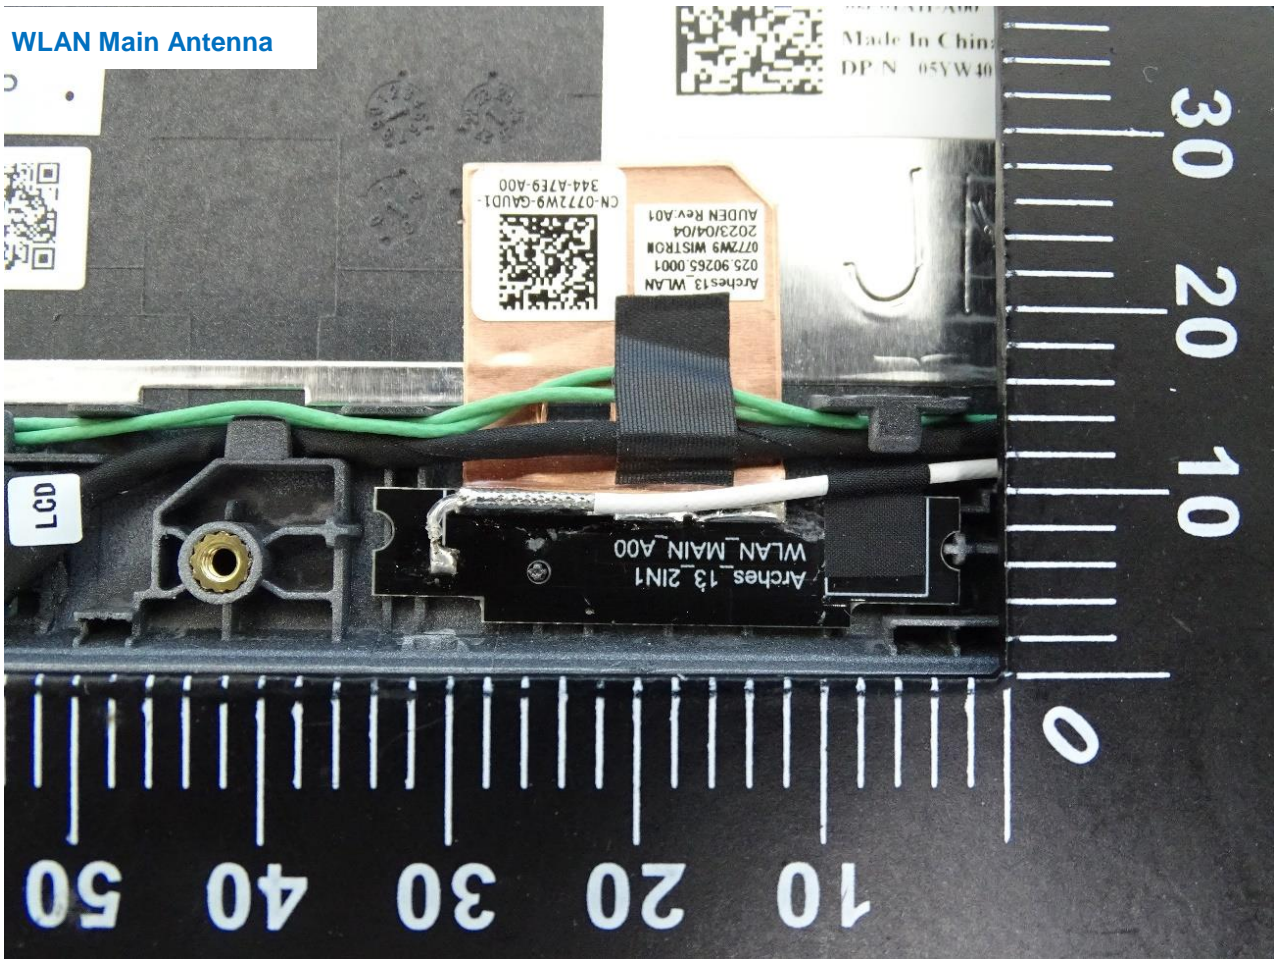

3. Internal Photograph of the Host

Host with Speed Antenna and Auden Antenna

With WWAN Module (FM101R-GL), WLAN Module (AX211NGW) and NFC Module (DWRFID2305-01)

WWAN Main Antenna

WWAN Aux. and GPS Antenna

WLAN Aux. and GPS Antenna

NFC Antenna

With WWAN Module (FM101R-GL), WLAN Module (RTL8852BE) and NFC Module

WWAN Main Antenna

WWAN Aux. and GPS Antenna

WLAN Main Antenna

WLAN Aux. and GPS Antenna

—THE END—