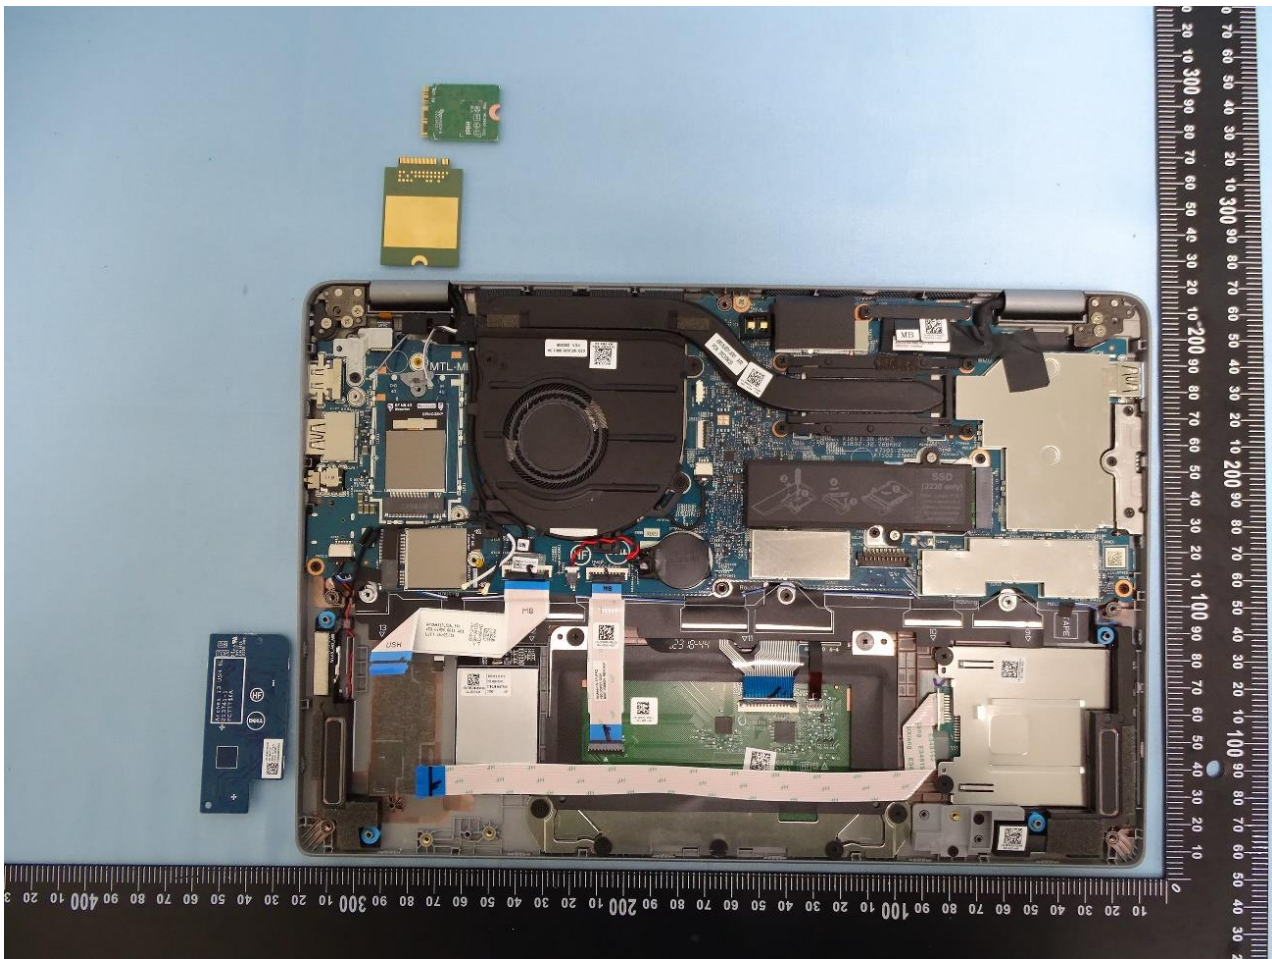

3. Internal Photograph of the Host

Host with Speed Antenna and Auden Antenna

With WWAN Module (FM101R-GL), WLAN Module (AX211NGW) and NFC Module (DWRFID2305-01)

WWAN Main Antenna

WWAN Aux. and GPS Antenna

WLAN Aux. and GPS Antenna

NFC Antenna

With WWAN Module (FM101R-GL), WLAN Module (RTL8852BE) and NFC Module

WWAN Main Antenna

WWAN Aux. and GPS Antenna

WLAN Main Antenna

WLAN Aux. and GPS Antenna

—THE END—