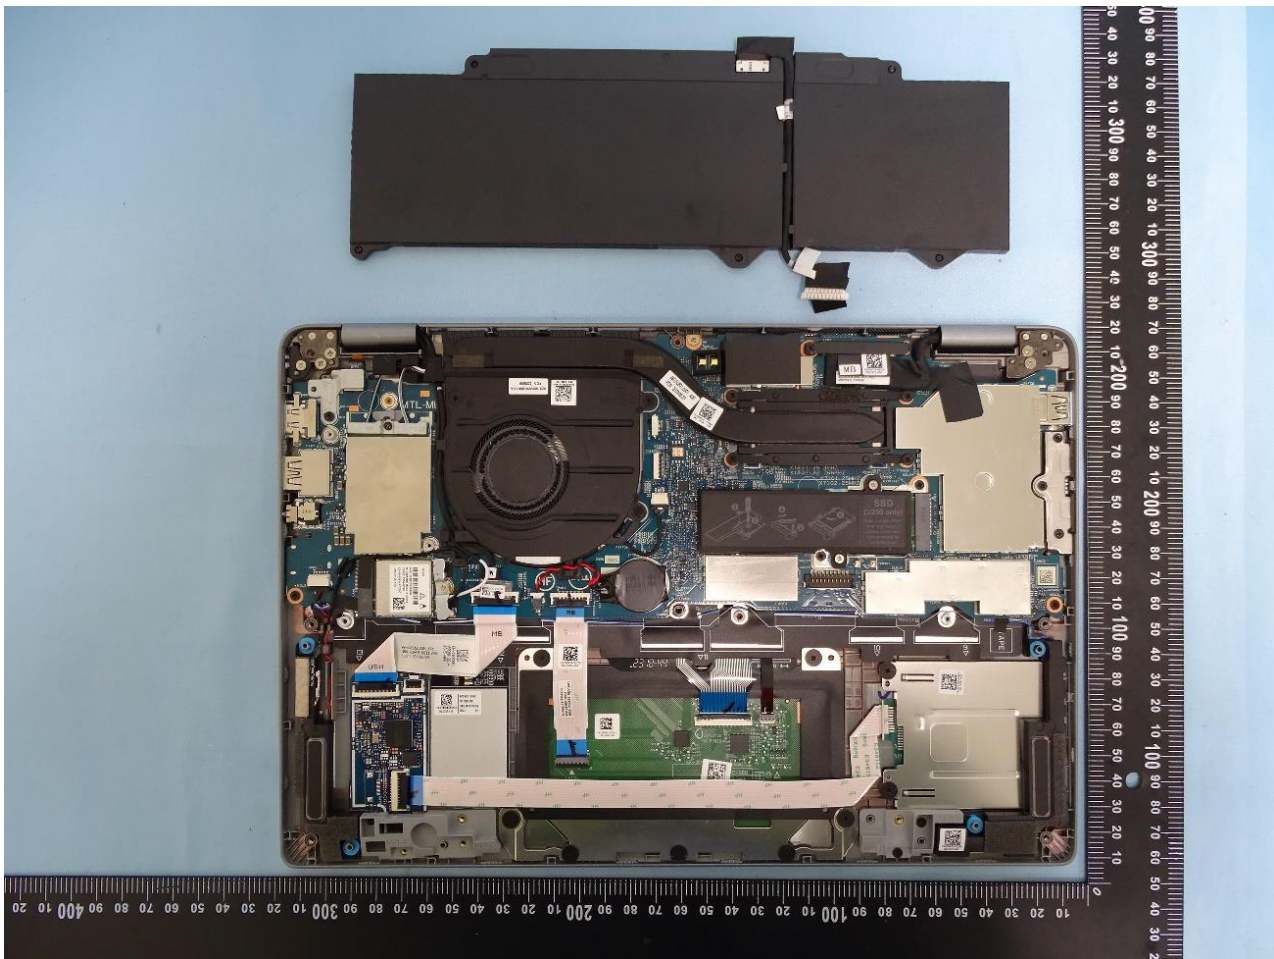

3. Internal Photograph of the Host

Host with Speed Antenna and Auden Antenna

With WWAN Module (FM101R-GL), WLAN Module (AX211NGW) and NFC Module (DWRFID2305-01)

WWAN Main Antenna

WWAN Aux. and GPS Antenna

WLAN Aux. and GPS Antenna

NFC Antenna

With WWAN Module (FM101R-GL), WLAN Module (RTL8852BE) and NFC Module

WWAN Main Antenna

WWAN Aux. and GPS Antenna

WLAN Main Antenna

WLAN Aux. and GPS Antenna

—THE END—