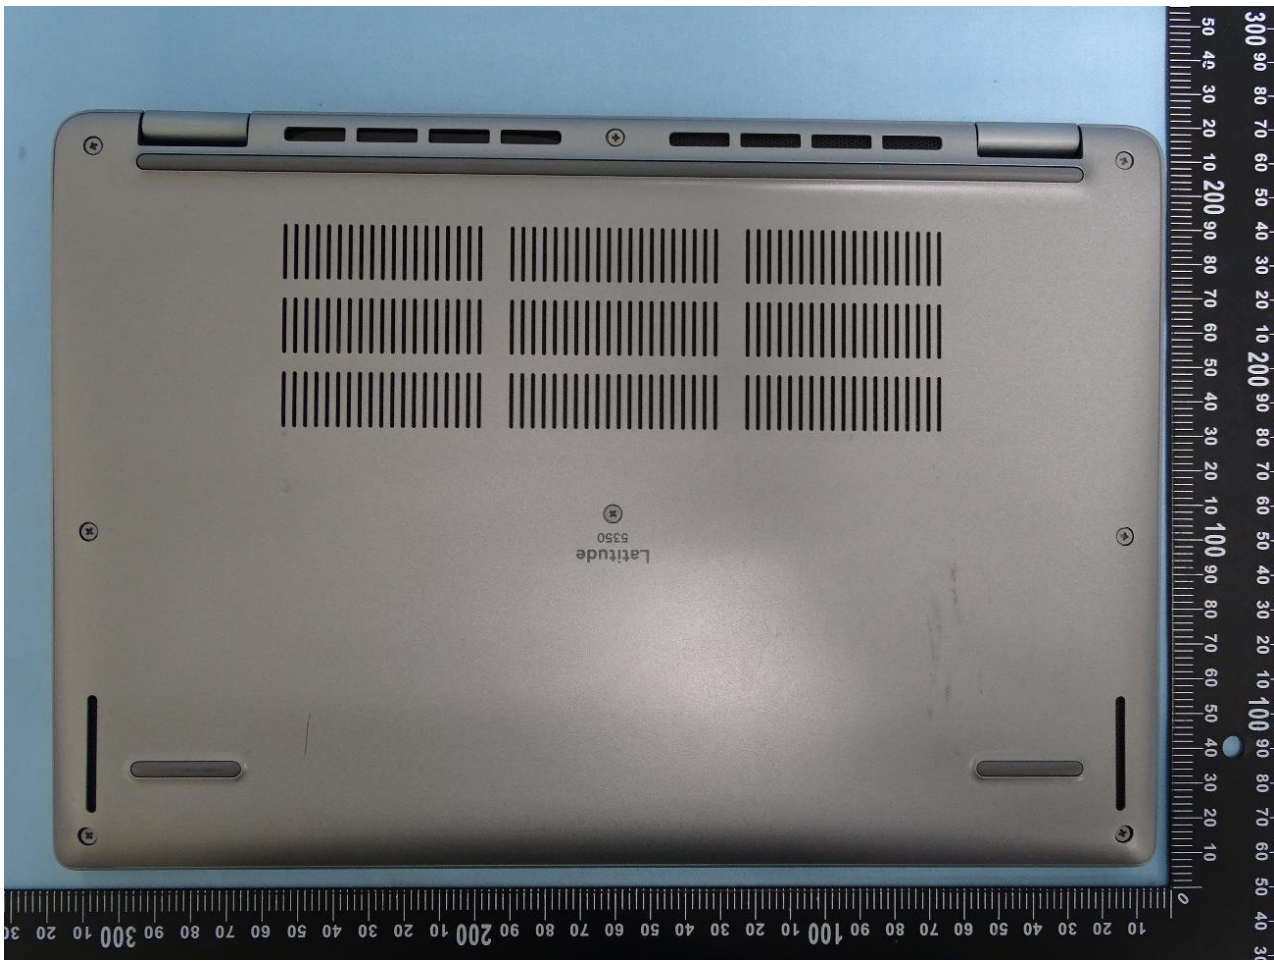

### 1. External Photograph of the Host

Host: Portable Computer (Brand Name: DELL /Model Name: P182G)

Auden Antenna and SPEED Antenna

## 2. Photograph of Accessory

**Brand Name:** Fibocom Wireless Inc.

**Model Name:** FM101R-GL

**Marketing Name:** LTE Module