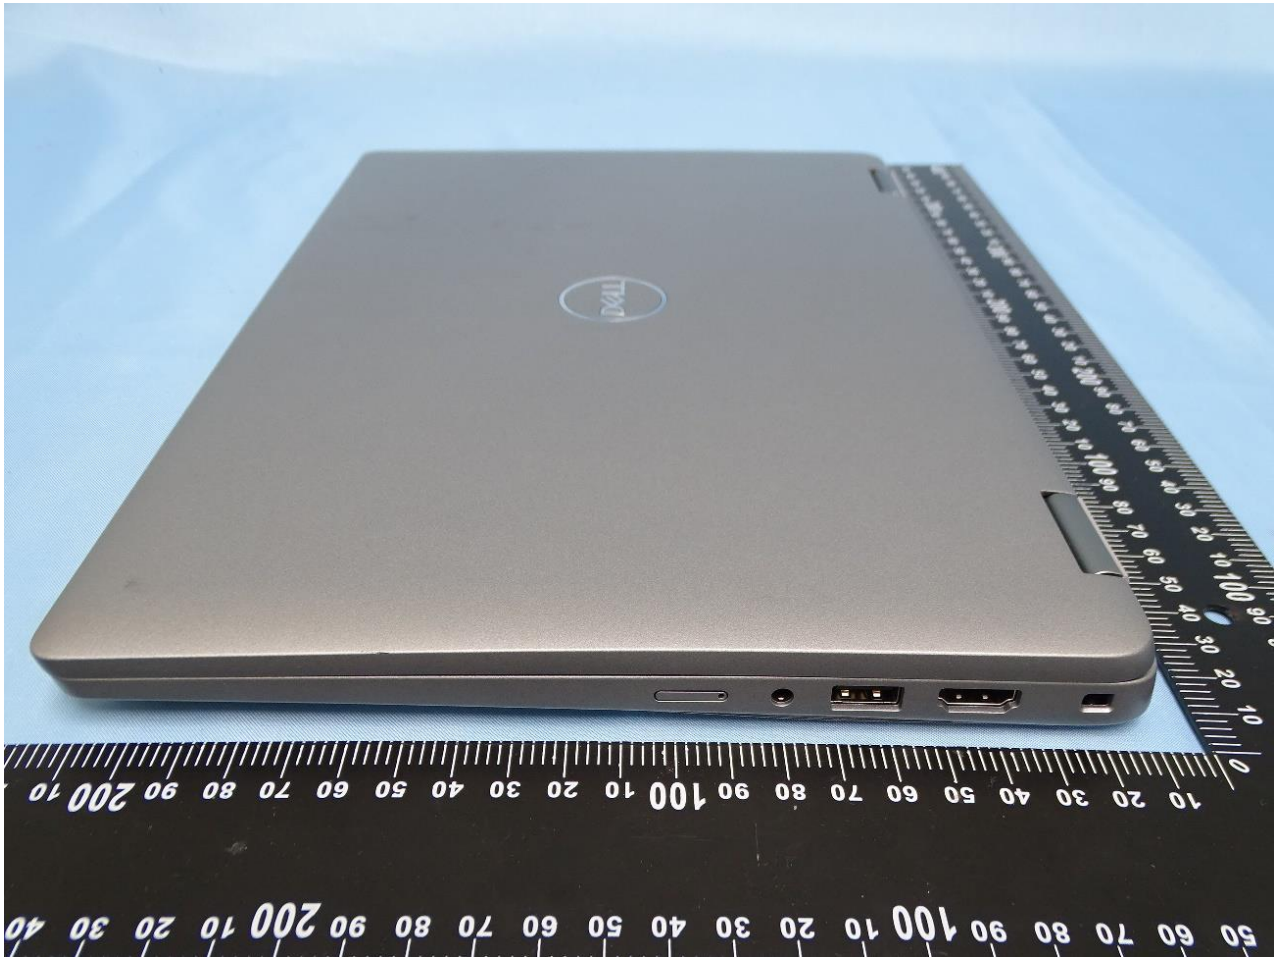

### 1. External Photograph of the Host

Host: Portable Computer (Brand Name: DELL /Model Name: P182G)

Auden Antenna and SPEED Antenna

## 2. Photograph of Accessory

**Brand Name:** Fibocom Wireless Inc.

**Model Name:** FM101R-GL

**Marketing Name:** LTE Module