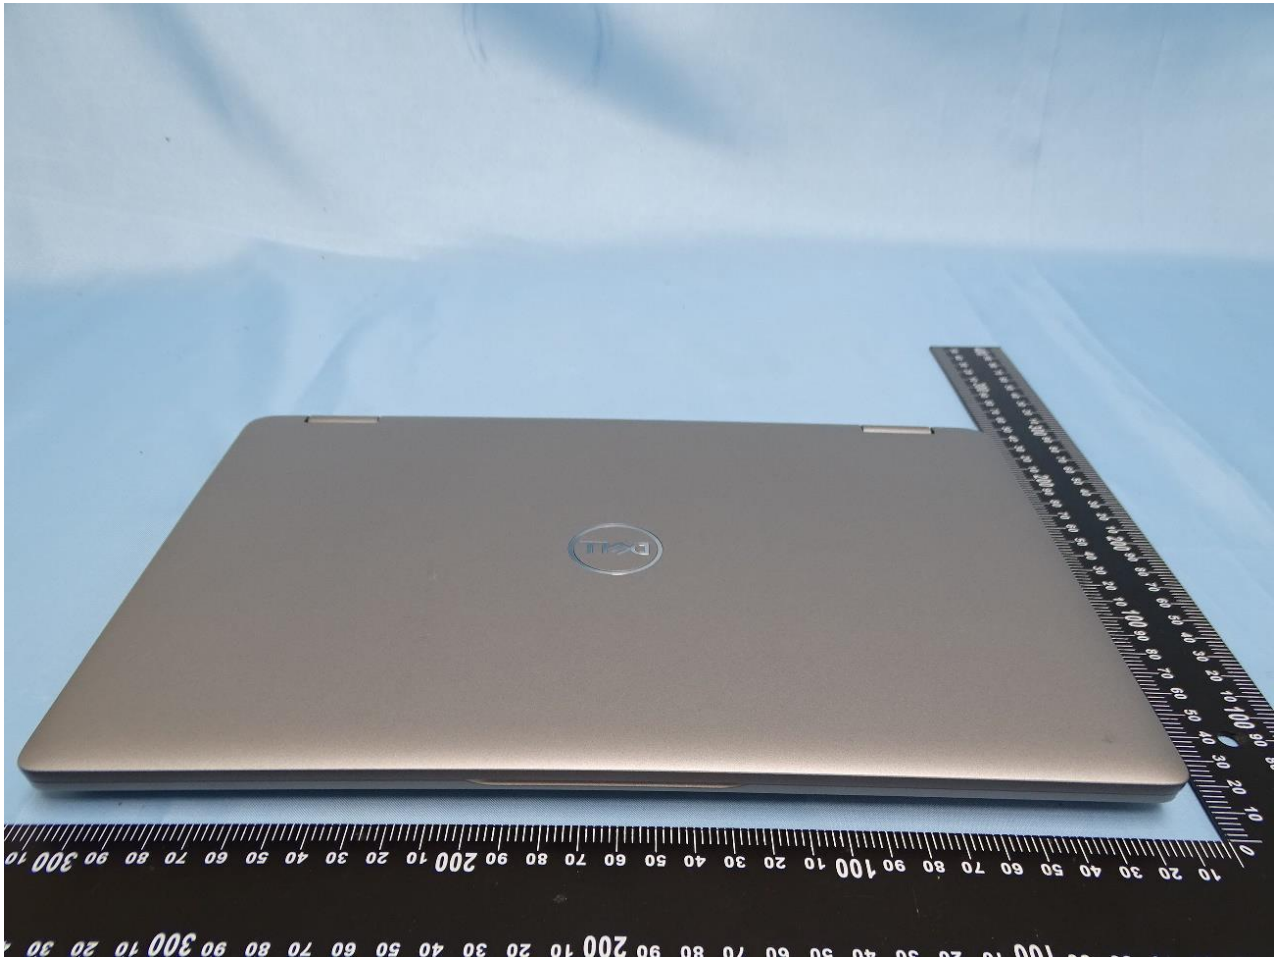

### 1. External Photograph of the Host

Host: Portable Computer (Brand Name: DELL /Model Name: P182G)

Auden Antenna and SPEED Antenna

## 2. Photograph of Accessory

**Brand Name:** Fibocom Wireless Inc.

**Model Name:** FM101R-GL

**Marketing Name:** LTE Module