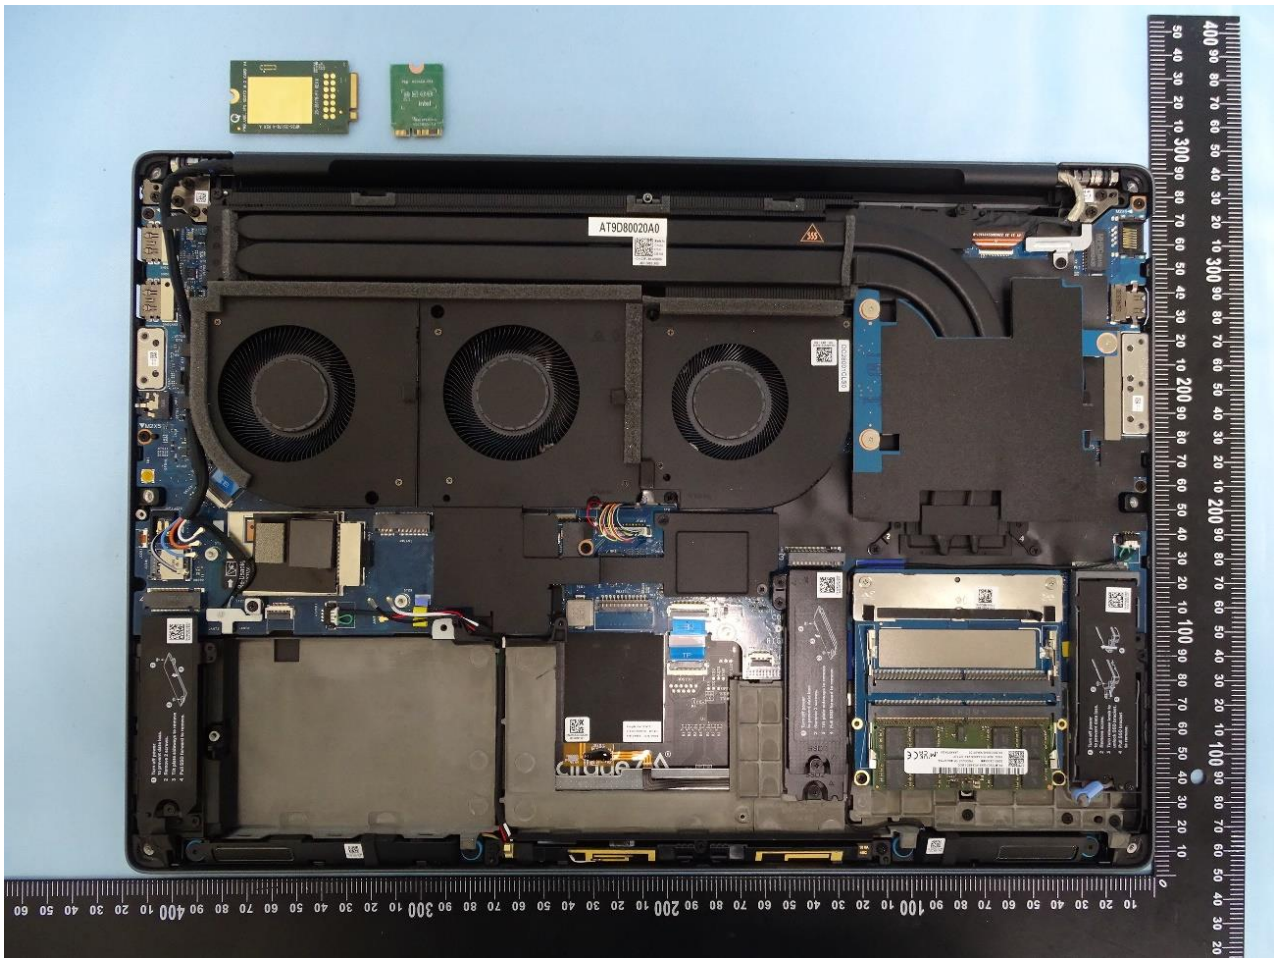

### 3. Internal Photograph of the Host

SPEED, Wistron NeWeb Corp. and Auden Techno Corp. Antenna

NFC Module

WLAN Main Antenna for Wistron NeWeb Corp.

WLAN Aux. and Bluetooth Antenna for Wistron NeWeb Corp.