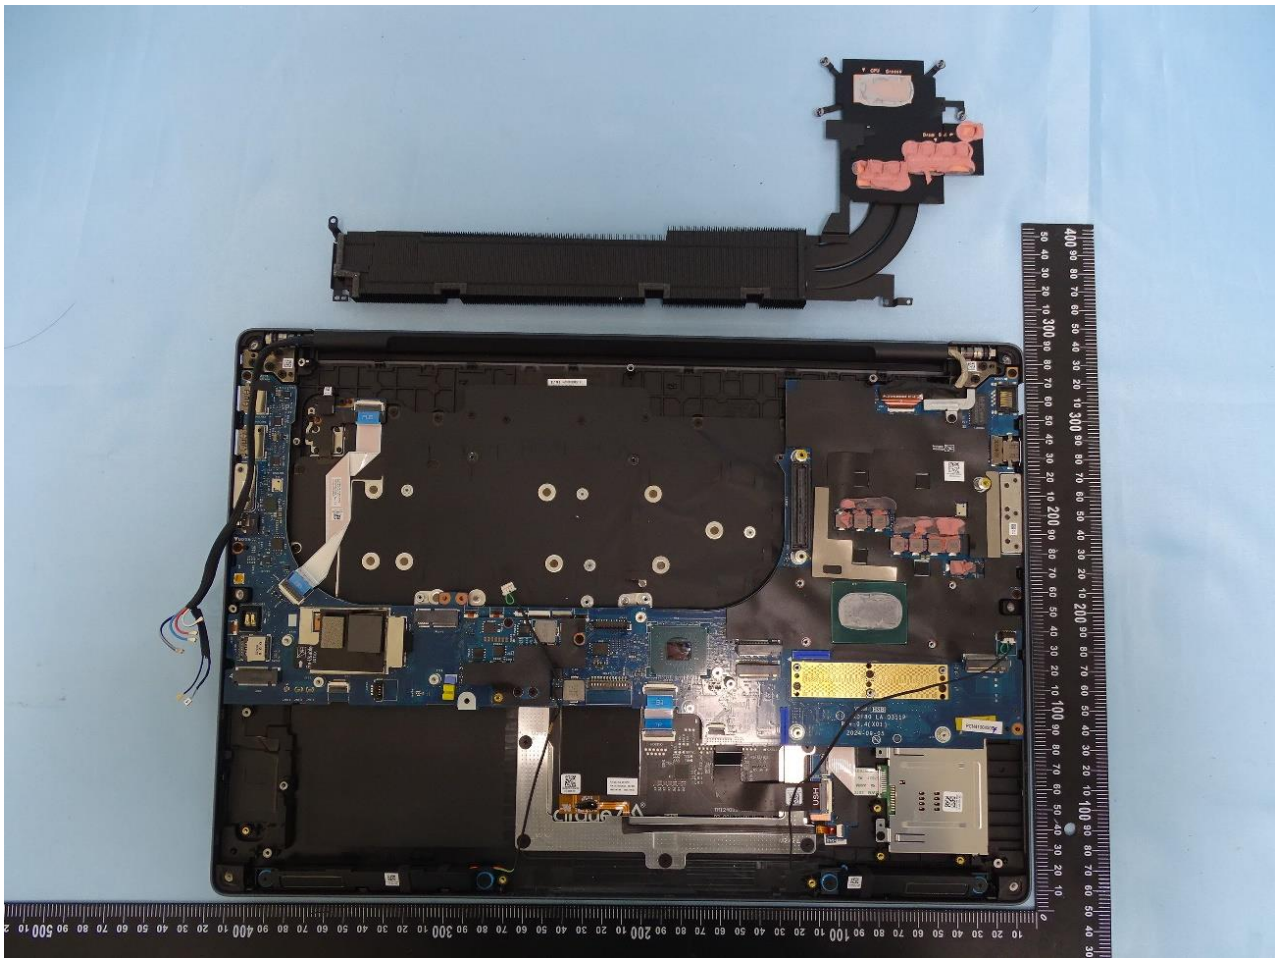

### 3. Internal Photograph of the Host

SPEED, Wistron NeWeb Corp. and Auden Techno Corp. Antenna

NFC Module

WLAN Main Antenna for Wistron NeWeb Corp.

WLAN Aux. and Bluetooth Antenna for Wistron NeWeb Corp.