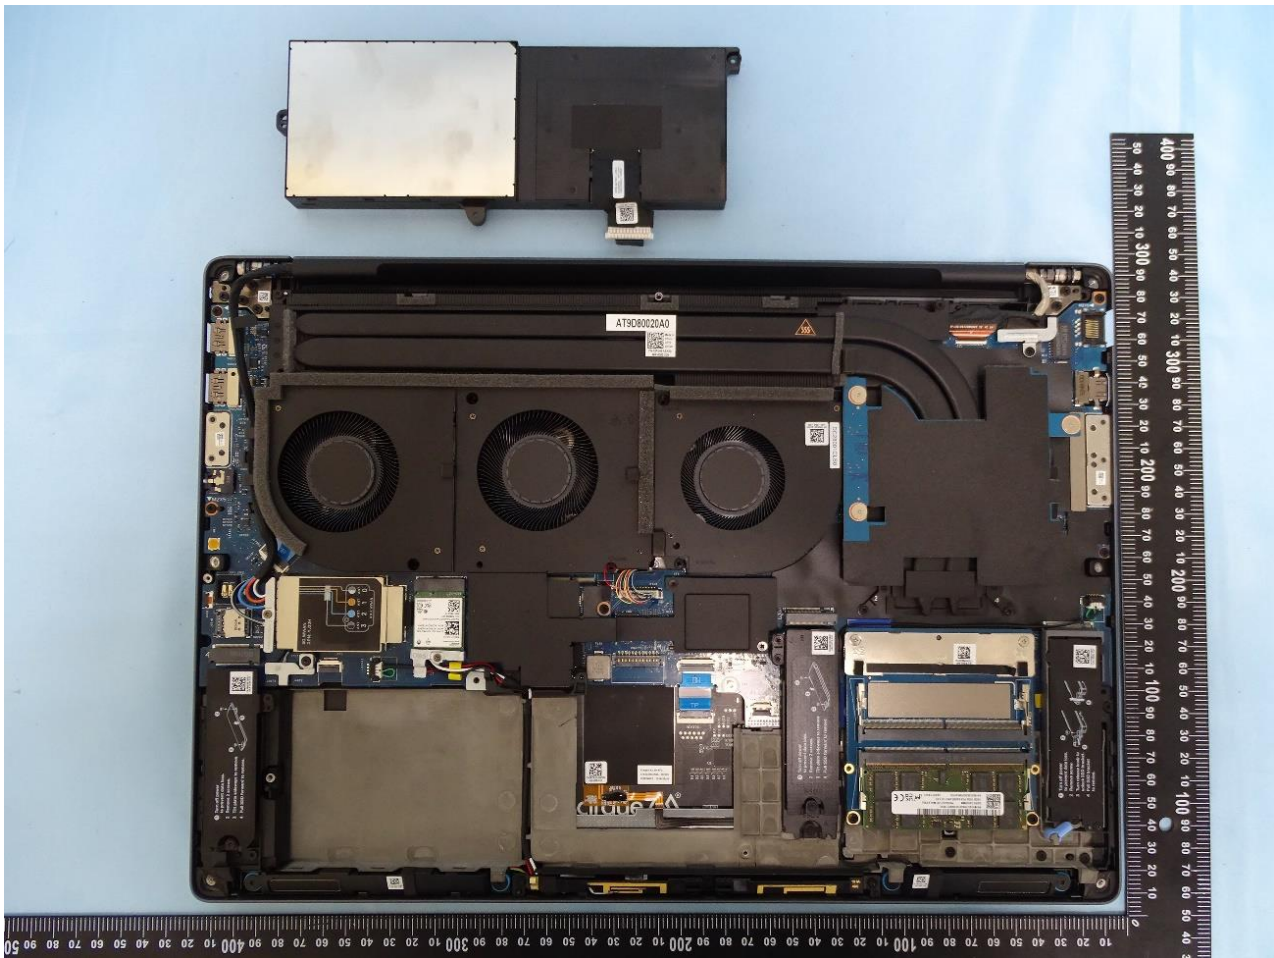

### 3. Internal Photograph of the Host

SPEED, Wistron NeWeb Corp. and Auden Techno Corp. Antenna

NFC Module

WLAN Main Antenna for Wistron NeWeb Corp.

WLAN Aux. and Bluetooth Antenna for Wistron NeWeb Corp.