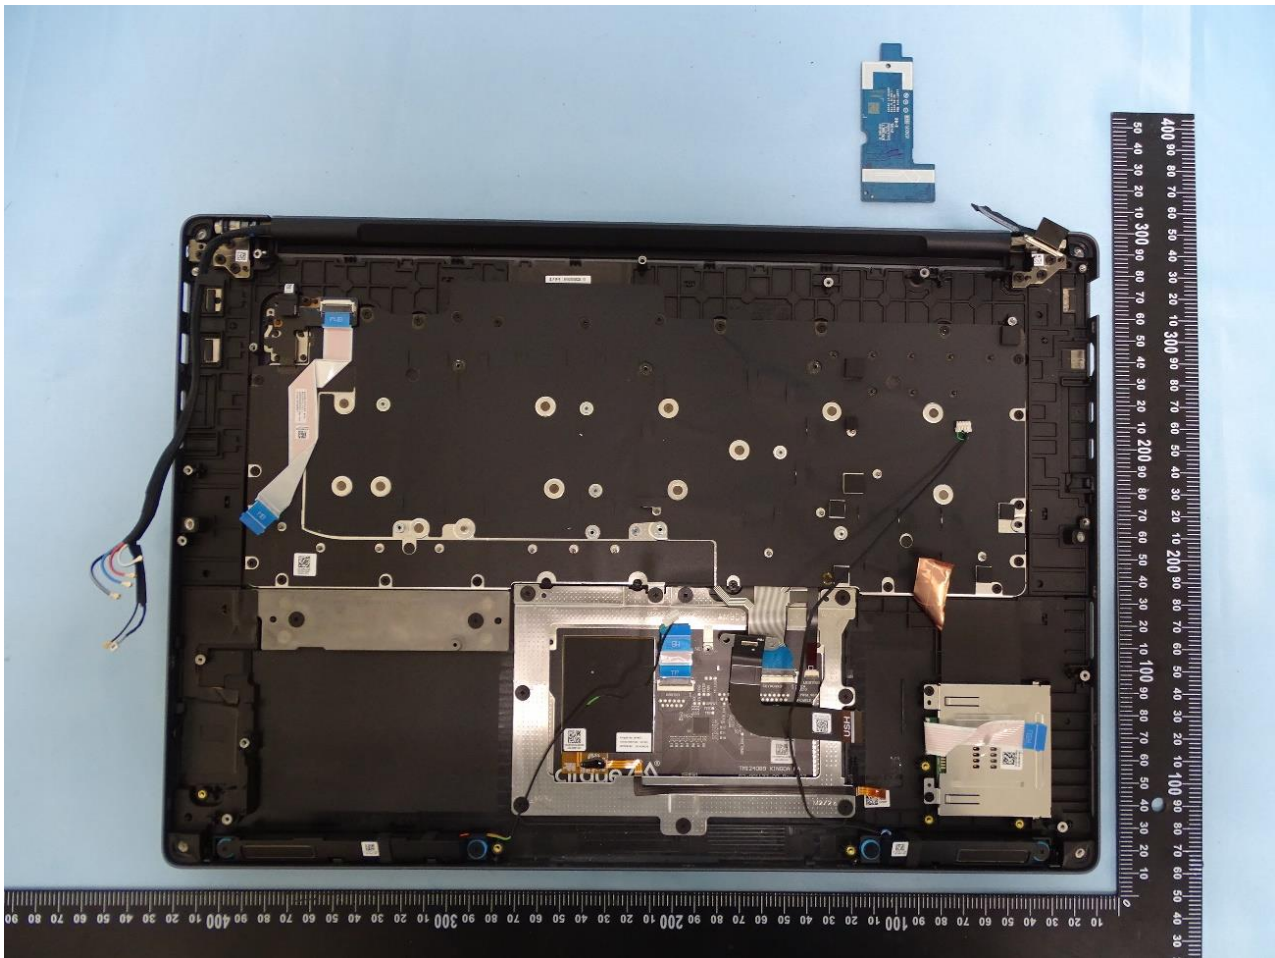

### 3. Internal Photograph of the Host

SPEED, Wistron NeWeb Corp. and Auden Techno Corp. Antenna

NFC Module

WLAN Main Antenna for Wistron NeWeb Corp.

WLAN Aux. and Bluetooth Antenna for Wistron NeWeb Corp.