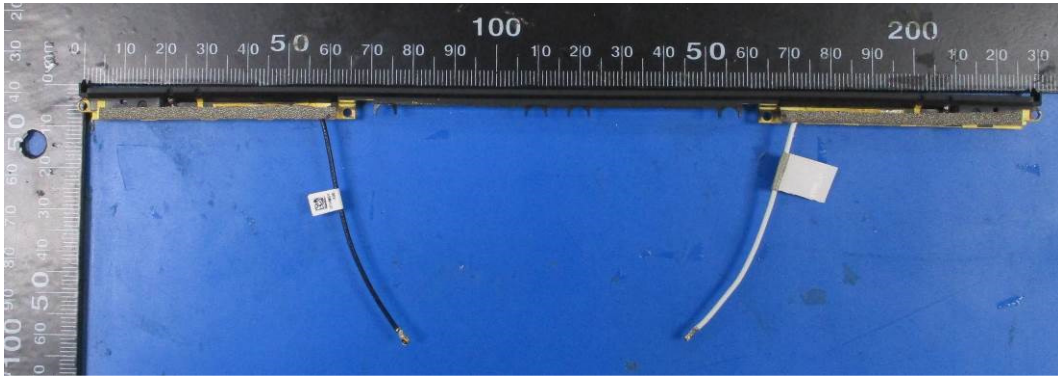

Include front view photo of all 2 antennas here.

Antenna Manufacturer: WNC

Antenna Part Number: 81ELA115.G34 (Main), 81ELA115.G34 (Aux)

Include back view photo of all 2 antennas here.

Antenna Manufacturer: WNC

Antenna Part Number: 81ELA115.G34 (Main), 81ELA115.G34 (Aux)