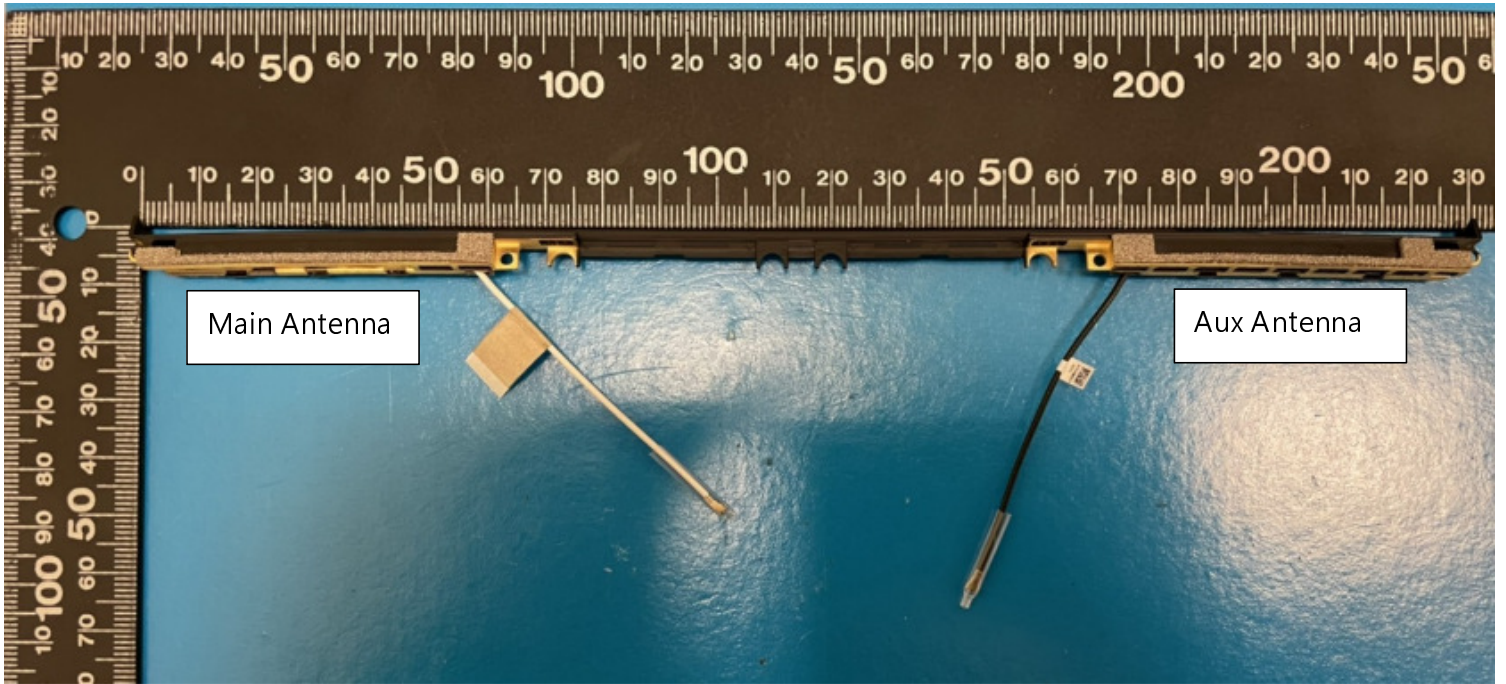

Include front view photo of all 2 antennas here.

Antenna Manufacturer: Hong-BO Co., Ltd.

Antenna Part Number: DC33002M80L (330-24006) (Main), DC33002M80L (330-24006) (Aux)

Include back view photo of all 2 antennas here.

Antenna Manufacturer: Hong-BO Co., Ltd.

Antenna Part Number: DC33002M80L (330-24006) (Main), DC33002M80L (330-24006) (Aux)

Note: antenna photo should include L type ruler

Include front view photo of all 2 antennas here.

Note: antenna photo should include L type ruler