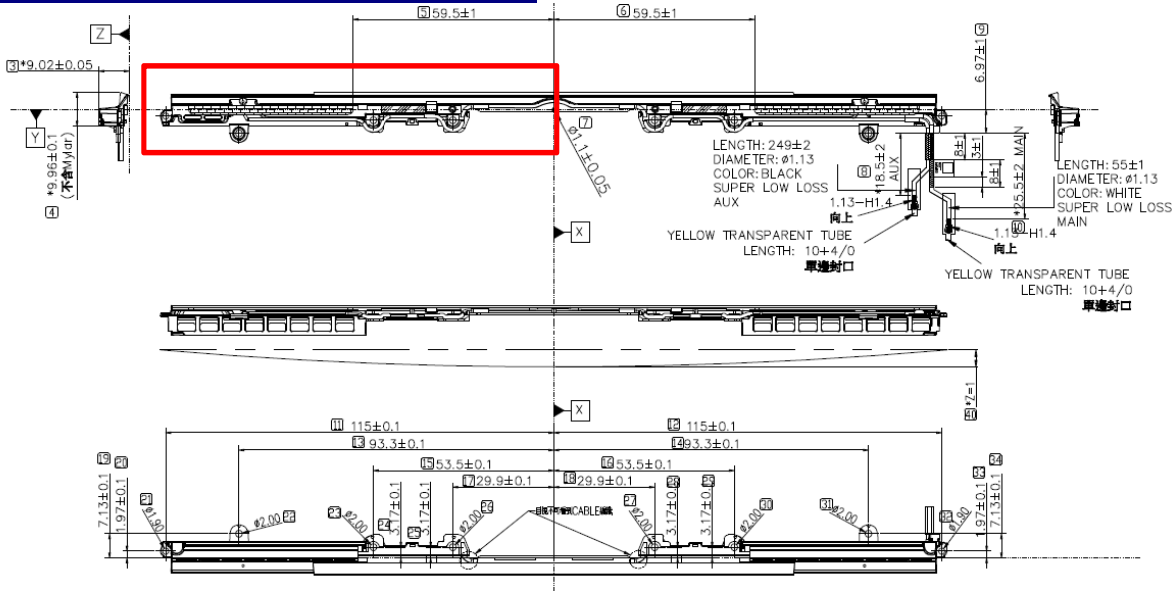

Section 2. Dimensioned Photos or Drawings of Antennas

Include a dimensioned photo and dimensioned drawing of Main antenna here.

Main Antenna Dimensioned Drawing:

Main Antenna Photo:

Include a dimensioned photo and dimensioned drawing of Aux antenna here.

Aux Antenna Dimensioned Drawing:

Aux Antenna Photo:

Include front view photo of all 2 antennas here.

Antenna Manufacturer: WNC

Antenna Part Number: DC33002L21L (81ELA115.G09)(Main), DC33002L21L (81ELA115.G09) (Aux)