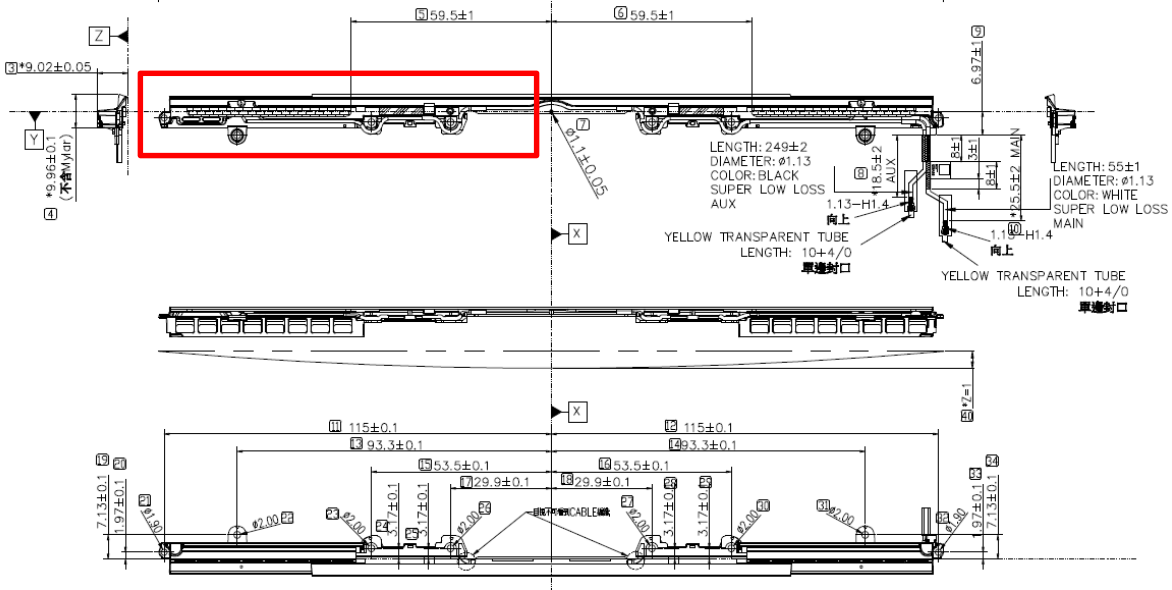

Section 2. Dimensioned Photos or Drawings of Antennas

Include a dimensioned photo and dimensioned drawing of Main antenna here.

Main Antenna Dimensioned Drawing:

Main Antenna Photo:

Include a dimensioned photo and dimensioned drawing of Aux antenna here.

Aux Antenna Dimensioned Drawing:

Aux Antenna Photo:

Include front view photo of all 2 antennas here.

Antenna Manufacturer: WNC

Antenna Part Number: DC33002L20L (81ELA115.G08) (Main), DC33002L20L (81ELA115.G08) (Aux)