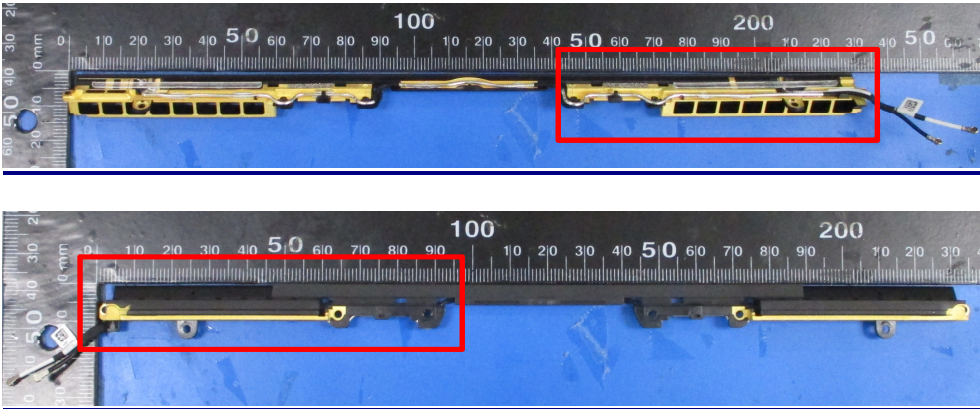

Include back view photo of all 2 antennas here.

Antenna Manufacturer: Hong-BO Co., Ltd.

Antenna Part Number: DC33002KZ1L (330-24005)(Main), DC33002KZ1L (330-24005) (Aux)

Note: antenna photo should include L type ruler

Section 2. Dimensioned Photos or Drawings of Antennas

Include a dimensioned photo and dimensioned drawing of Main antenna here.

Main Antenna Dimensioned Drawing:

Main Antenna Photo:

Include a dimensioned photo and dimensioned drawing of Aux antenna here.