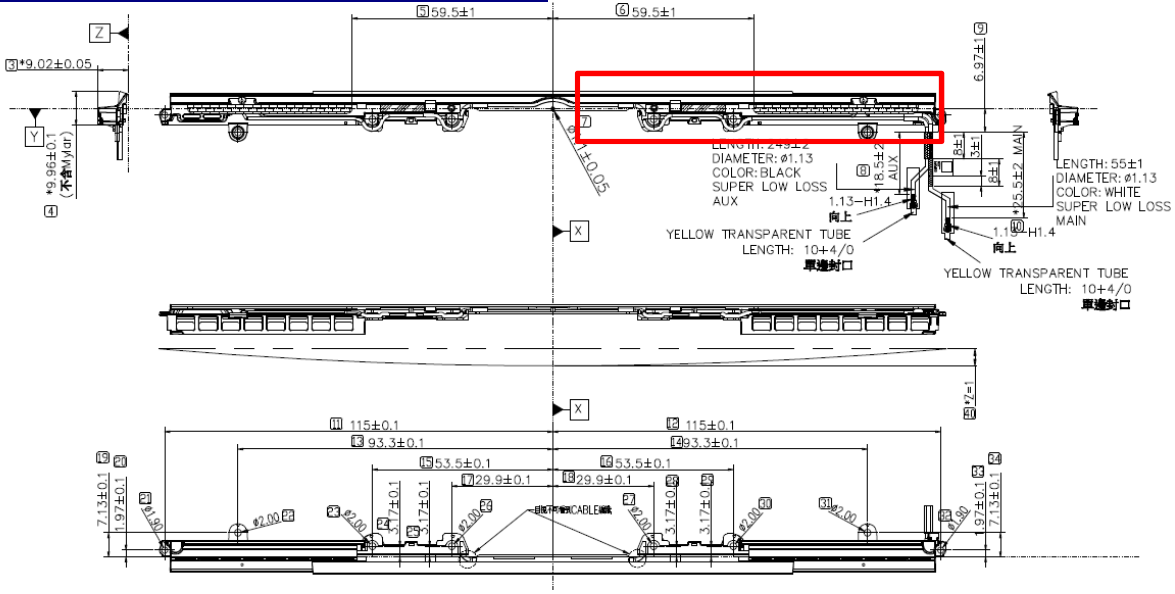

Include back view photo of all 2 antennas here.

Antenna Manufacturer: WNC

Antenna Part Number: DC33002L20L (81ELA115.G08) (Main), DC33002L20L (81ELA115.G08) (Aux)

Note: antenna photo should include L type ruler

Section 2. Dimensioned Photos or Drawings of Antennas

Include a dimensioned photo and dimensioned drawing of Main antenna here.

Main Antenna Dimensioned Drawing:

Main Antenna Photo:

Include a dimensioned photo and dimensioned drawing of Aux antenna here.