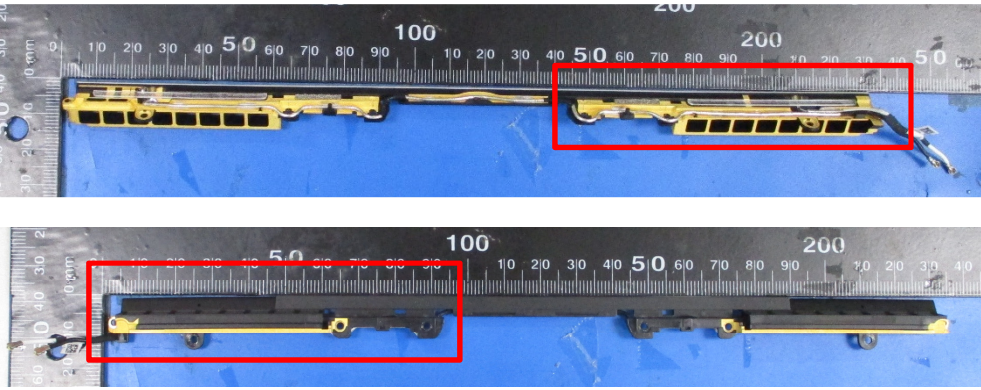

Include back view photo of all 2 antennas here.

Antenna Manufacturer: WNC

Antenna Part Number: DC33002L20L (81ELA115.G08) (Main), DC33002L20L (81ELA115.G08) (Aux)

Note: antenna photo should include L type ruler

Section 2. Dimensioned Photos or Drawings of Antennas

Include a dimensioned photo and dimensioned drawing of Main antenna here.

Main Antenna Dimensioned Drawing:

Main Antenna Photo:

Include a dimensioned photo and dimensioned drawing of Aux antenna here.