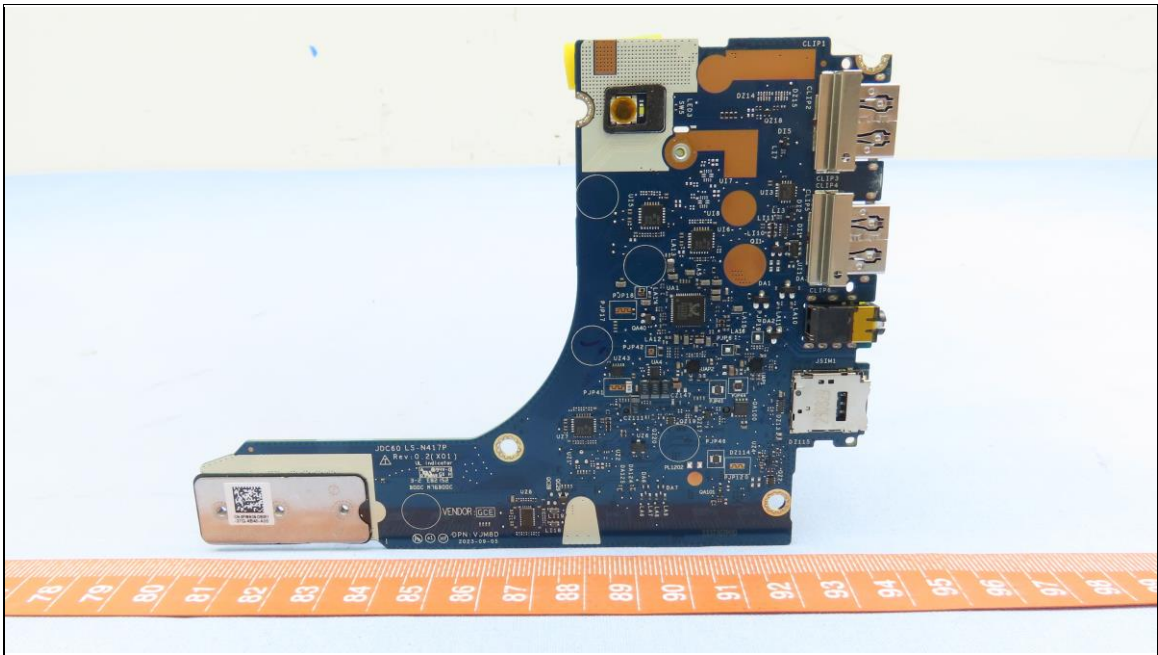

BUREAU
VERITAS

CONSTRUCTION PHOTOS OF EUT

Brand : DELL / Model : DWRFD2303

End-product Portable Computer (Brand: DELL / Model: P126F)

BUREAU
VERITAS

BUREAU VERITAS

BUREAU
VERITAS