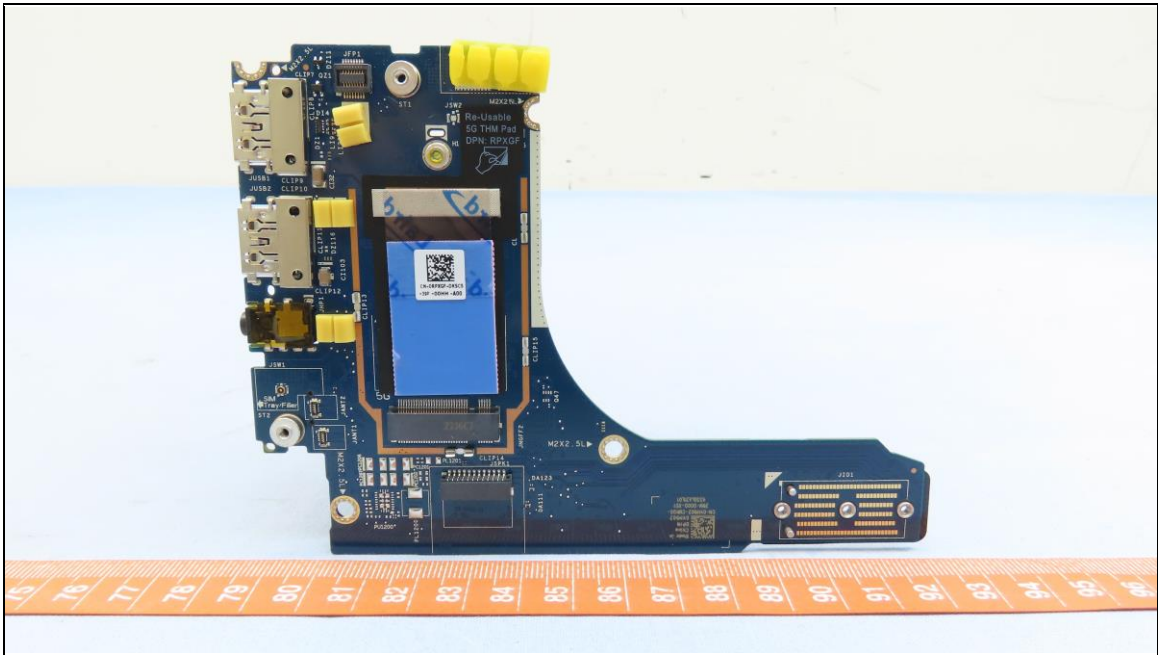

BUREAU
VERITAS

CONSTRUCTION PHOTOS OF EUT

Brand : DELL / Model : DWRFD2303

End-product Portable Computer (Brand: DELL / Model: P126F)

BUREAU
VERITAS

BUREAU VERITAS

BUREAU
VERITAS