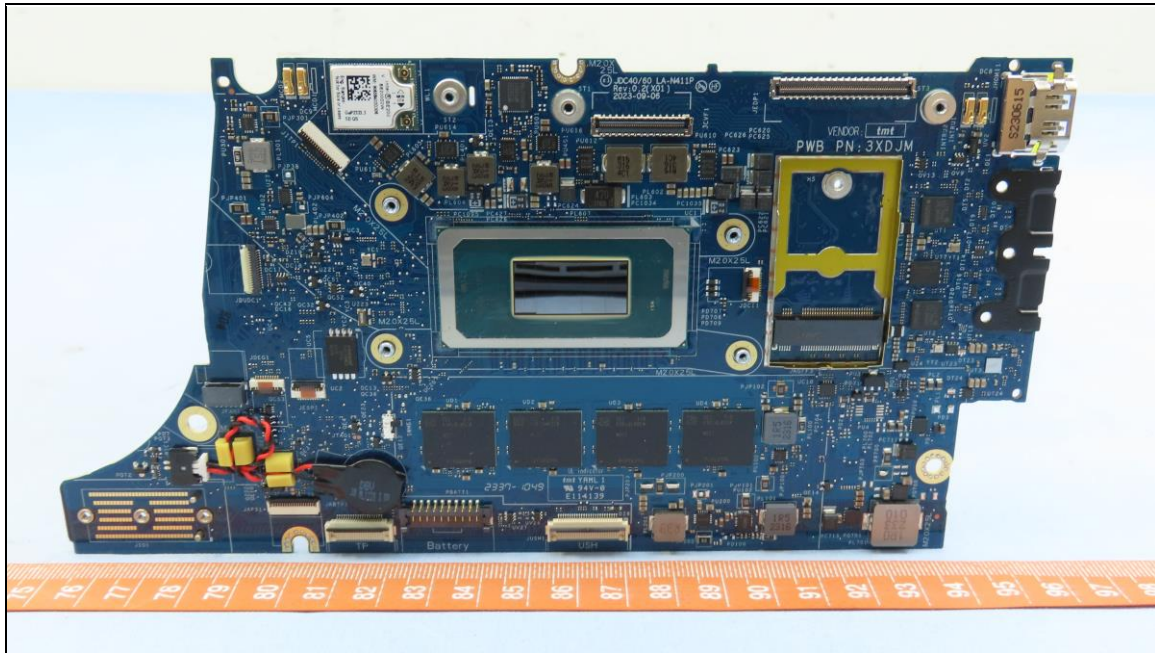

BUREAU
VERITAS

CONSTRUCTION PHOTOS OF EUT

Brand : DELL / Model : DWRFD2303

End-product Portable Computer (Brand: DELL / Model: P126F)

BUREAU
VERITAS

BUREAU VERITAS

BUREAU
VERITAS