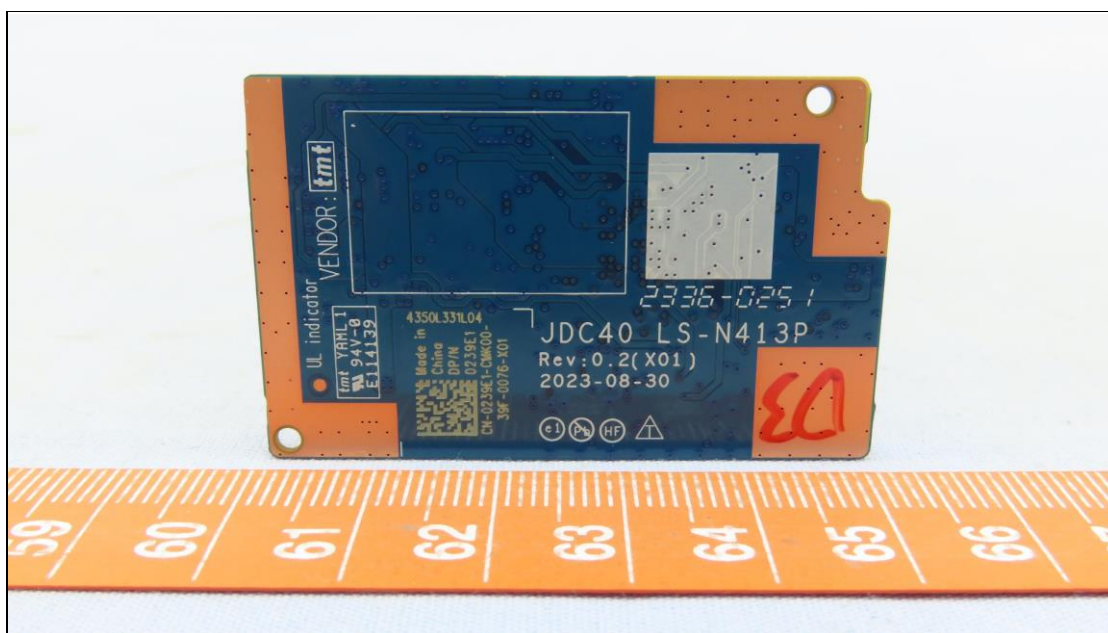

BUREAU
VERITAS

CONSTRUCTION PHOTOS OF EUT

Brand : DELL / Model : DWRFD2303

End-product Portable Computer (Brand: DELL / Model: P126F)

BUREAU
VERITAS

BUREAU VERITAS

BUREAU
VERITAS