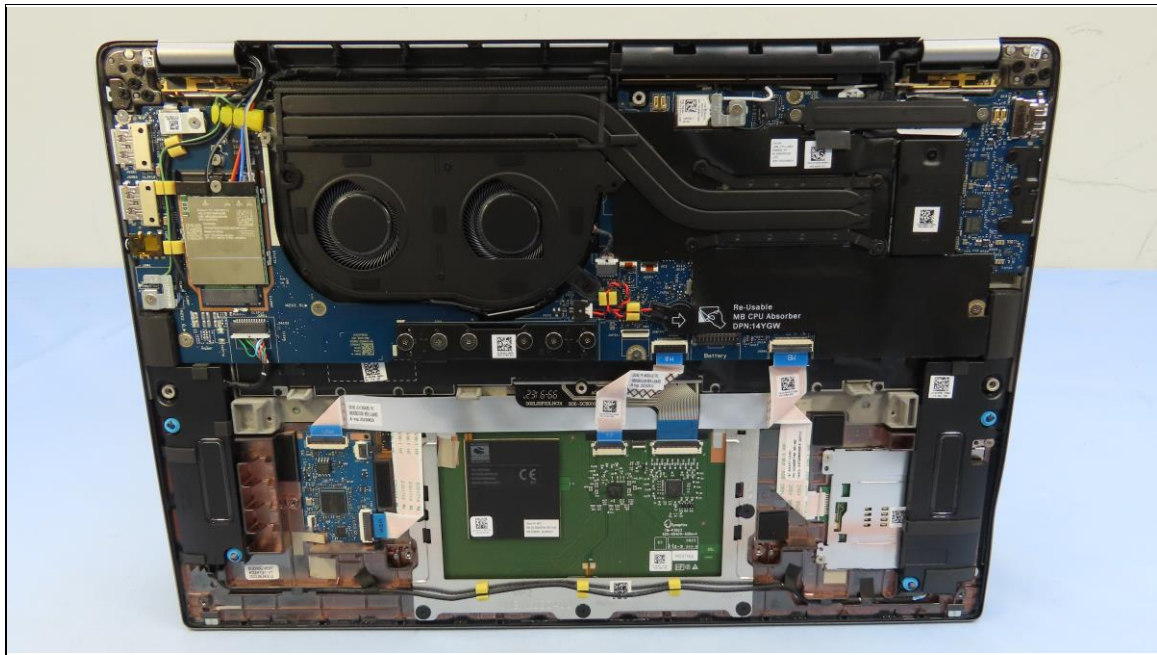

BUREAU
VERITAS

CONSTRUCTION PHOTOS OF EUT

Brand : DELL / Model : DWRFD2303

End-product Portable Computer (Brand: DELL / Model: P126F)

BUREAU
VERITAS

BUREAU VERITAS

BUREAU
VERITAS