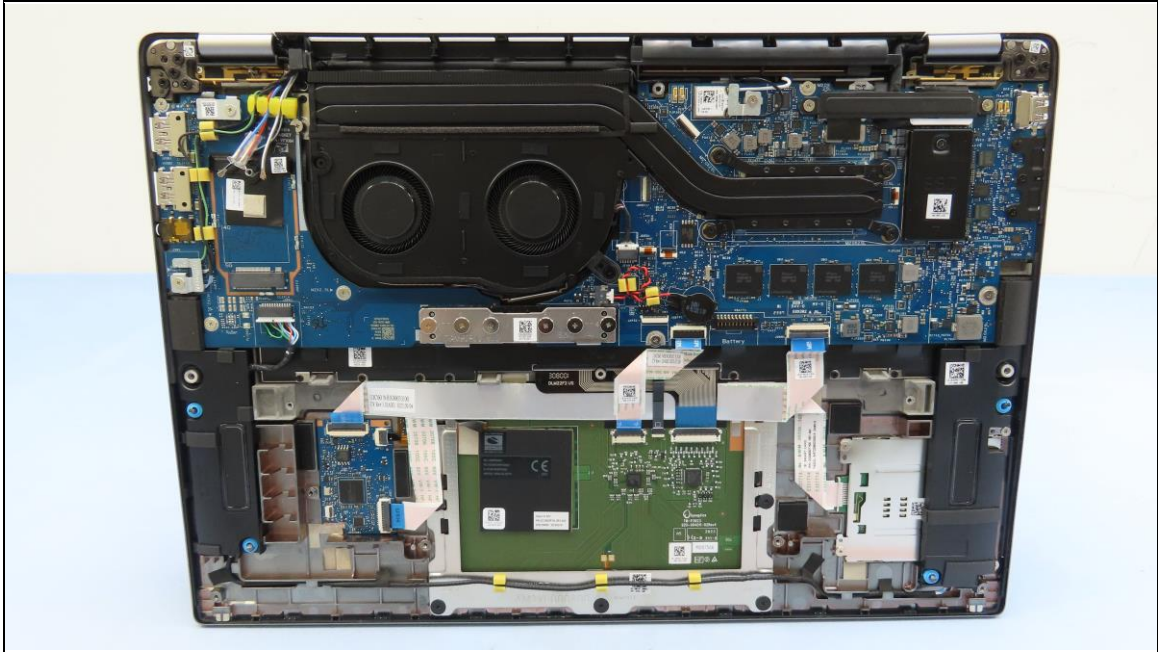

BUREAU
VERITAS

CONSTRUCTION PHOTOS OF EUT

Brand : DELL / Model : DWRFD2303

End-product Portable Computer (Brand: DELL / Model: P126F)

BUREAU
VERITAS

BUREAU VERITAS

BUREAU
VERITAS