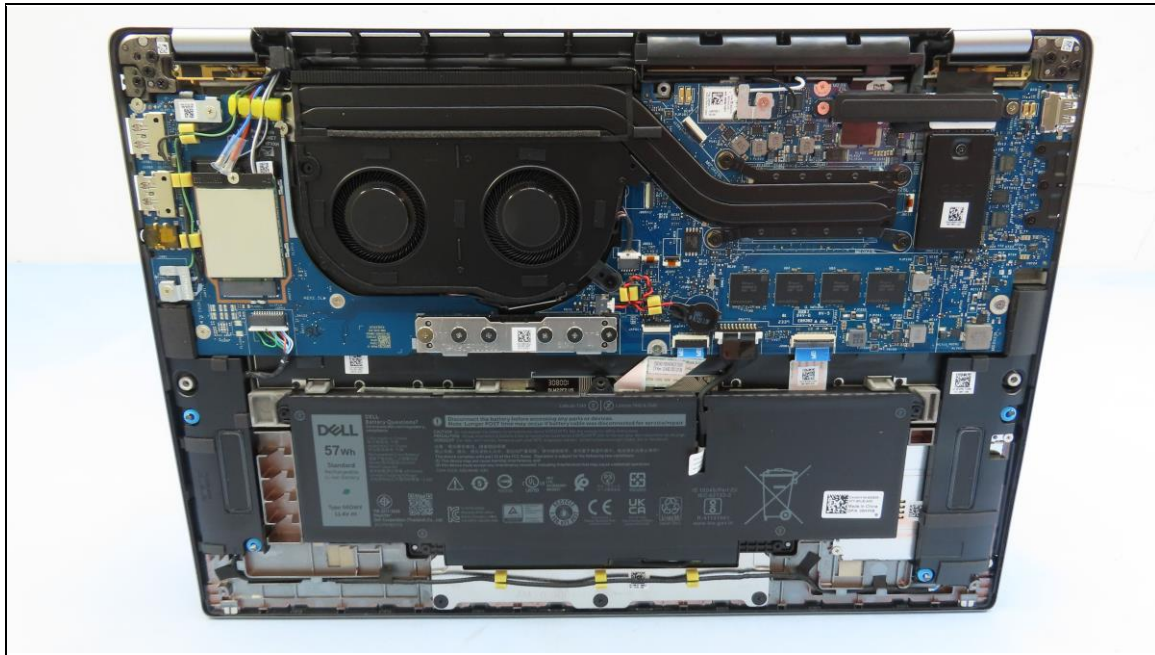

BUREAU
VERITAS

CONSTRUCTION PHOTOS OF EUT

Brand : DELL / Model : DWRFD2303

End-product Portable Computer (Brand: DELL / Model: P126F)

BUREAU
VERITAS

BUREAU VERITAS

BUREAU
VERITAS