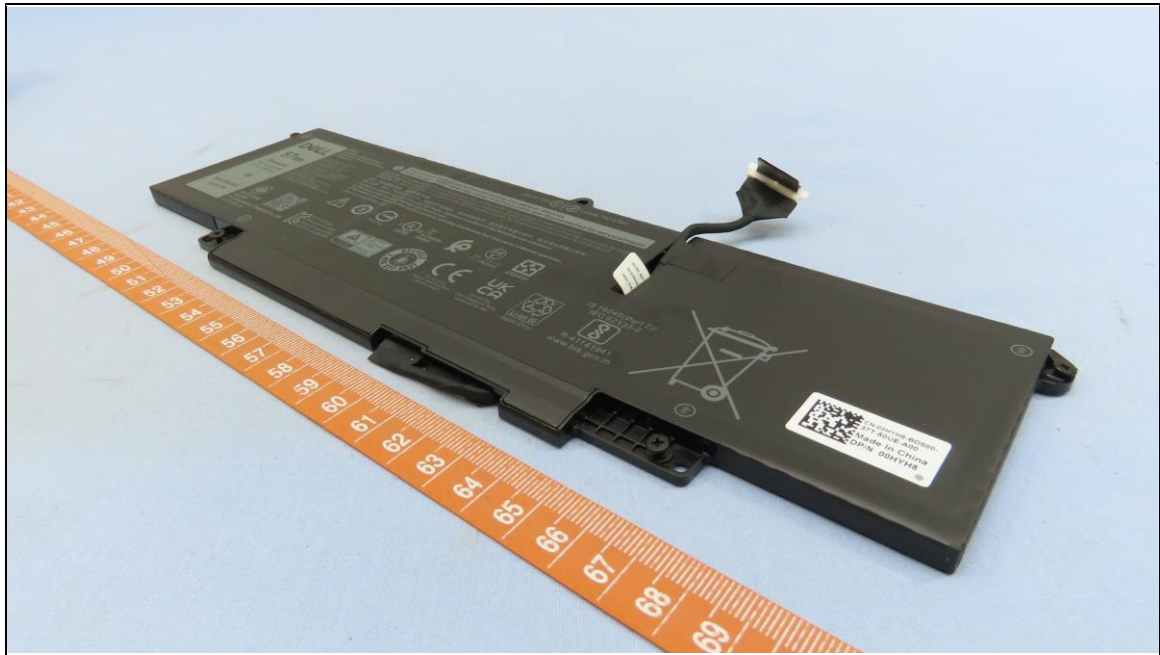

BUREAU
VERITAS

CONSTRUCTION PHOTOS OF EUT

Brand : DELL / Model : DWRFD2303

End-product Portable Computer (Brand: DELL / Model: P126F)

BUREAU
VERITAS

BUREAU VERITAS

BUREAU
VERITAS