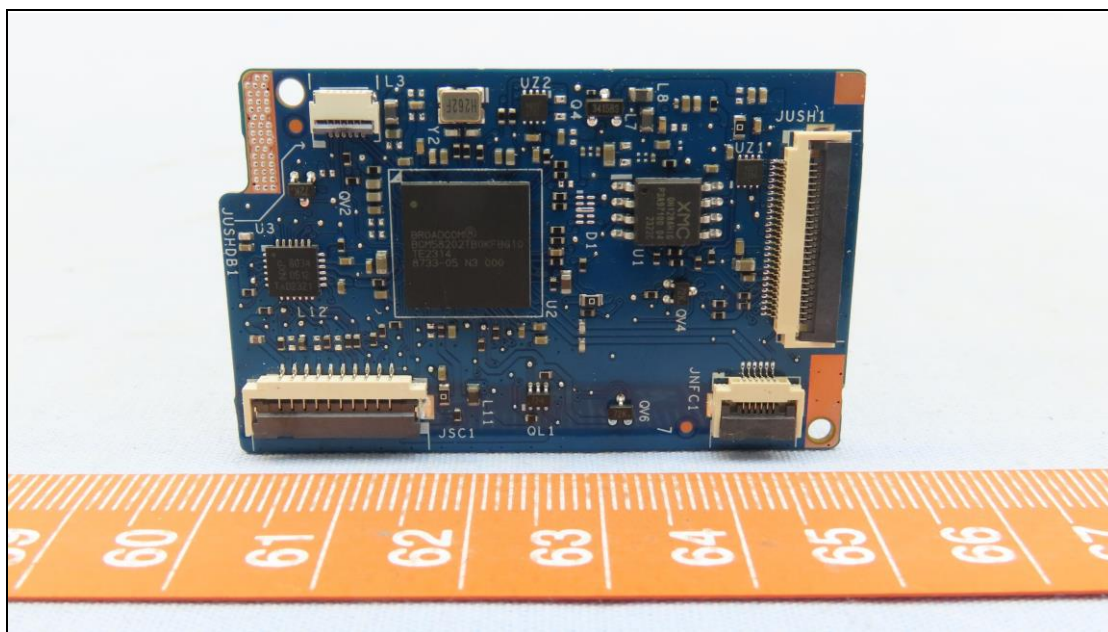

BUREAU
VERITAS

CONSTRUCTION PHOTOS OF EUT

Brand : DELL / Model : DWRFD2303

End-product Portable Computer (Brand: DELL / Model: P126F)

BUREAU
VERITAS

BUREAU VERITAS

BUREAU
VERITAS