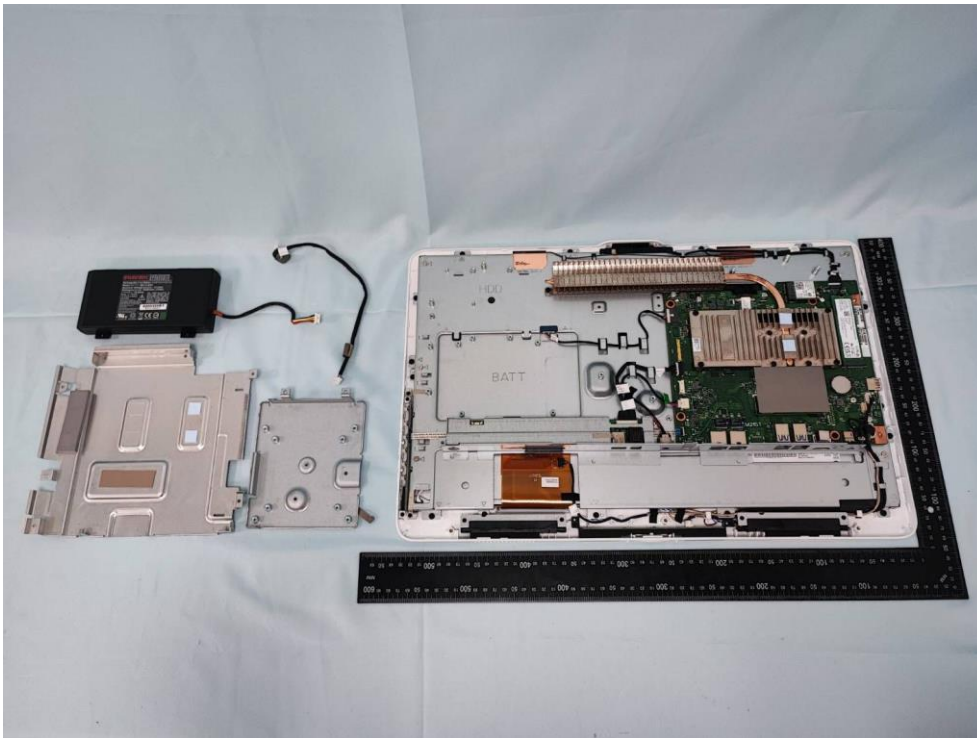

(13) EUT Photo