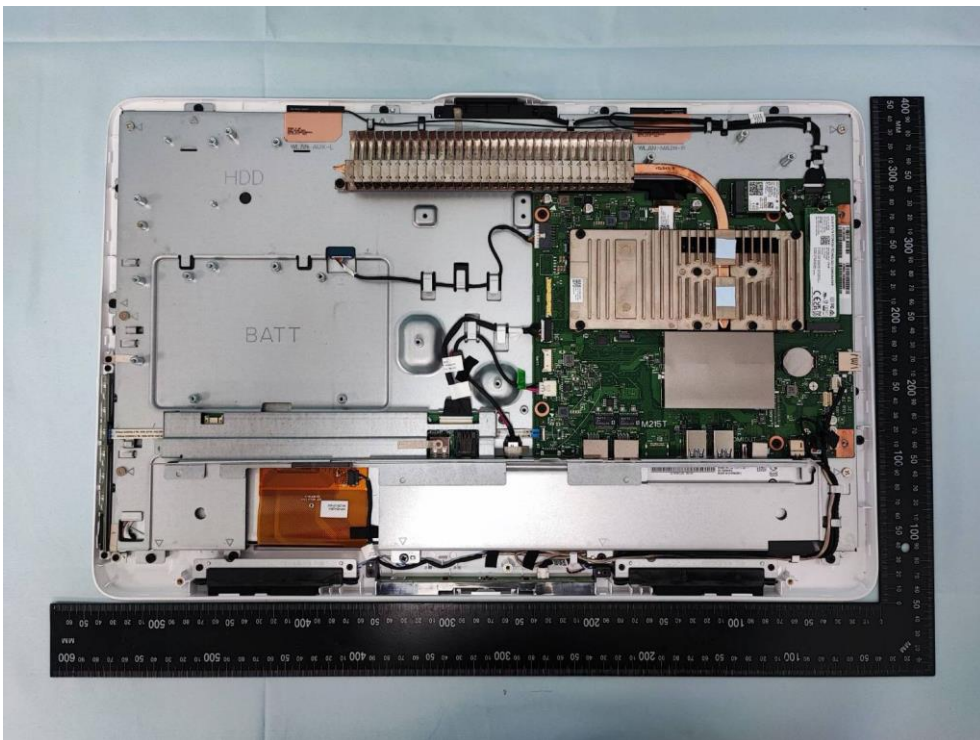

Product: Intel® Wi-Fi 6E AX210

Brand Name: Intel

Model Number: AX210NGW

Internal Photograph

(1) EUT Photo

(2) EUT Photo

(3) EUT Photo

(4) EUT Photo

(13) EUT Photo

(14) EUT Photo

(15) EUT Photo

(16) EUT Photo

(17) EUT Photo

(18) EUT Photo

(19) EUT Photo

(20) EUT Photo