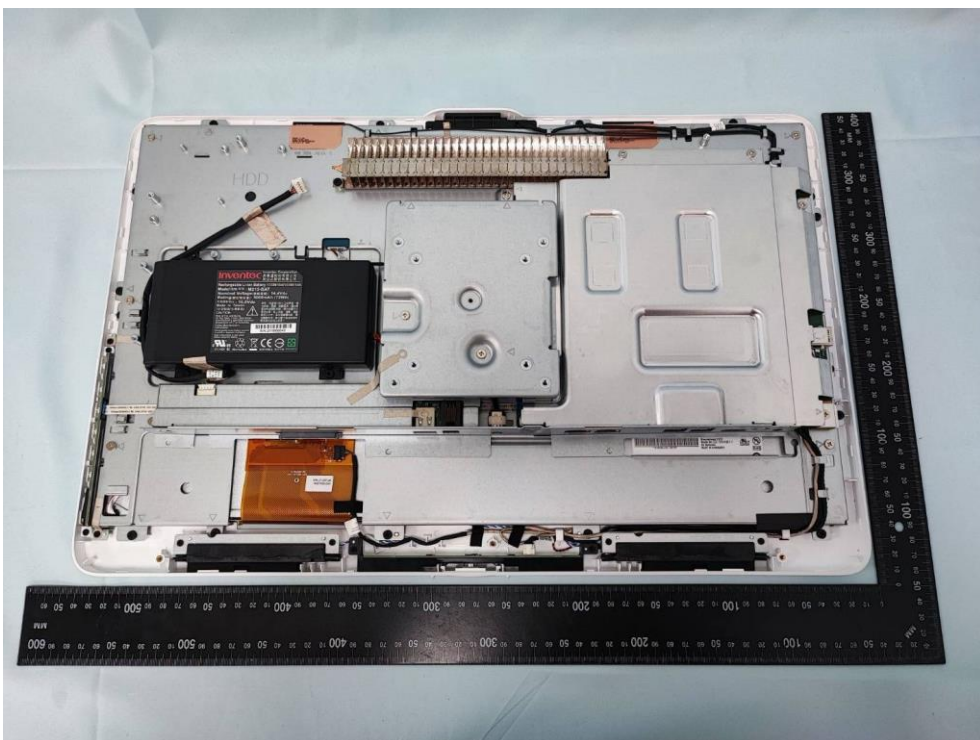

Product: Intel® Wi-Fi 6E AX210

Brand Name: Intel

Model Number: AX210NGW

Internal Photograph

(1) EUT Photo

(2) EUT Photo

(3) EUT Photo

(4) EUT Photo

(5) EUT Photo

(6) EUT Photo

(7) EUT Photo

(8) EUT Photo

(9) EUT Photo

(10) EUT Photo

(11) EUT Photo

(12) EUT Photo